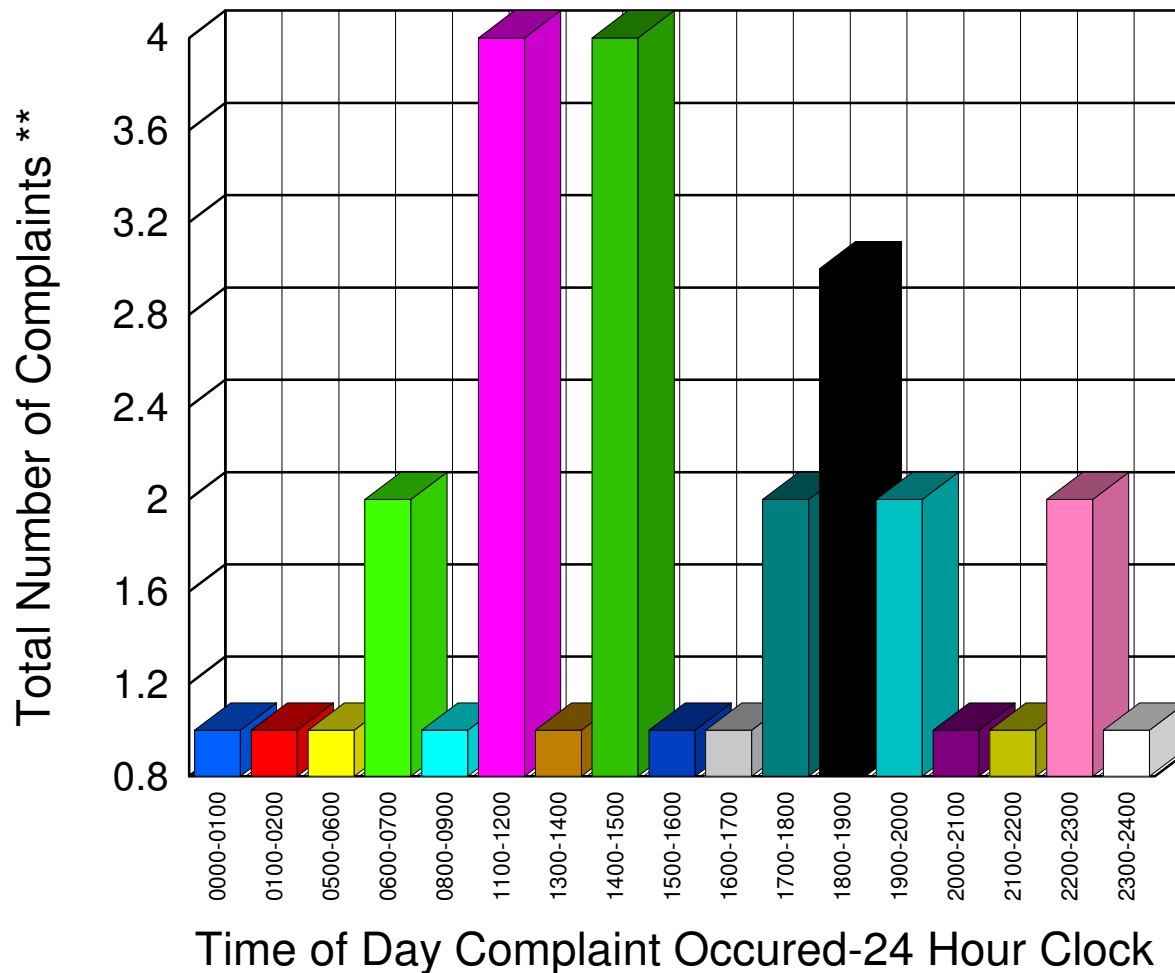

Total 122

** Complaints taken by Muskegon Sheriff's Office

Muskegon County Sheriff's Office

Listing of Offense Reports--Montague Township 04/01/2006 to 04/28/2006

0000-0100	1
0100-0200	1
0500-0600	1
0600-0700	2
0800-0900	1
1100-1200	4
1300-1400	1
1400-1500	4
1500-1600	1
1600-1700	1
1700-1800	2
1800-1900	3
1900-2000	2
2000-2100	1
2100-2200	1
2200-2300	2
2300-2400	1