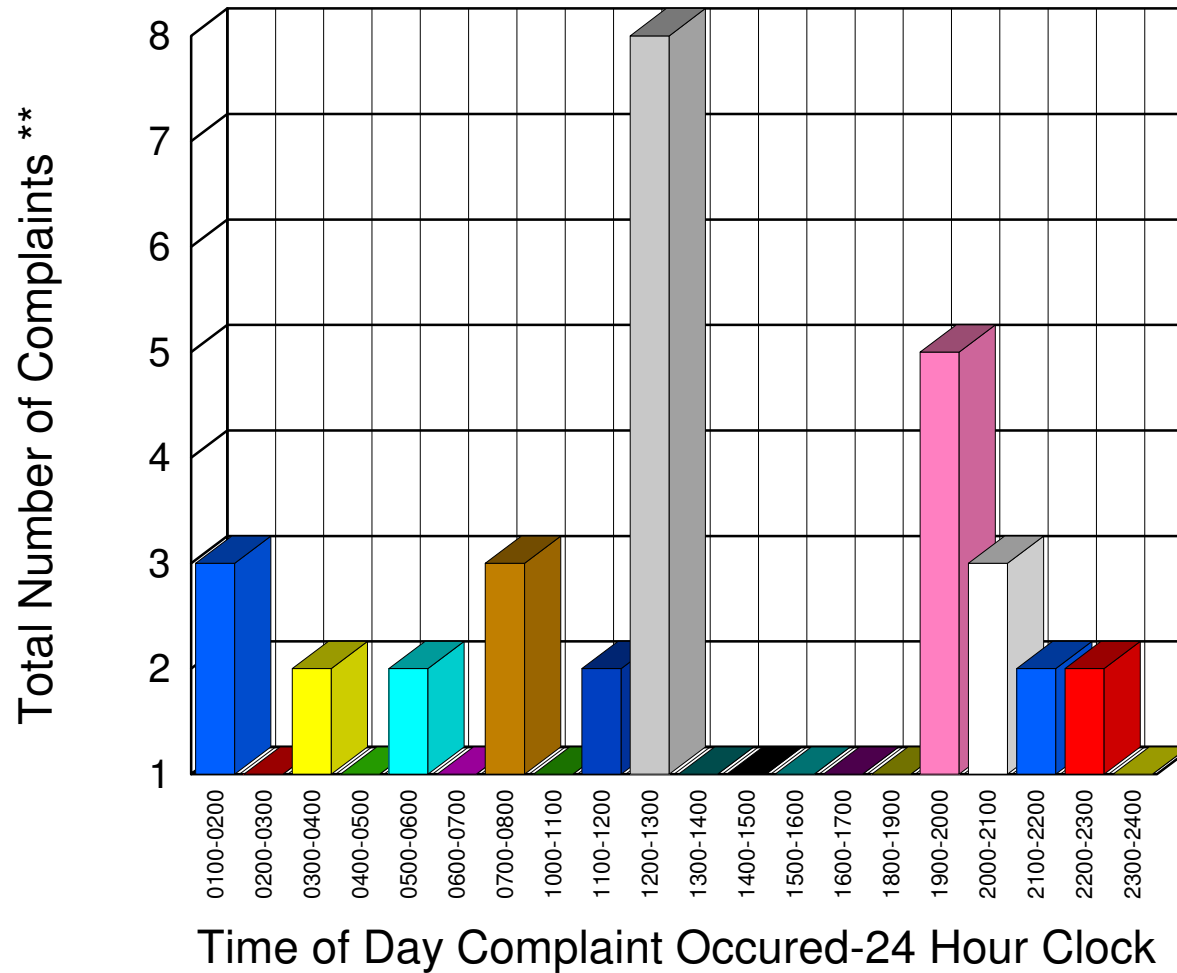

Total **29**

** Complaints taken by Muskegon Sheriff's Office

Muskegon County Sheriff's Office

Listing of Offense Reports--Moorland Township 04/01/2006 to 04/30/2006

0100-0200	3
0400-0500	2
0600-0700	1
0700-0800	1
0900-1000	2
1000-1100	2
1200-1300	1
1300-1400	3
1400-1500	1
1500-1600	1
1600-1700	2
1700-1800	2
1800-1900	3
1900-2000	1
2000-2100	1
2100-2200	1
2200-2300	1
2300-2400	2

Total **30**

** Complaints taken by Muskegon Sheriff's Office

Muskegon County Sheriff's Office

Listing of Offense Reports--Ravenna and Ravenna Township 04/02/2006 to 04/30/2006

0100-0200	3
0200-0300	1
0300-0400	2
0400-0500	1
0500-0600	2
0600-0700	1
0700-0800	3
1000-1100	1
1100-1200	2
1200-1300	8
1300-1400	1
1400-1500	1
1500-1600	1
1600-1700	1
1800-1900	1
1900-2000	5
2000-2100	3
2100-2200	2
2200-2300	2
2300-2400	1

Total 42

** Complaints taken by Muskegon Sheriff's Office

Muskegon County Sheriff's Office

Listing of Offense Reports--Sullivan Township 04/01/2006 to 04/29/2006

0000-0100	1
0600-0700	1
0700-0800	1
0900-1000	1
1100-1200	1
1300-1400	1
1400-1500	3
1500-1600	3
1600-1700	2
1700-1800	3
1800-1900	1
1900-2000	1
2000-2100	3
2300-2400	2