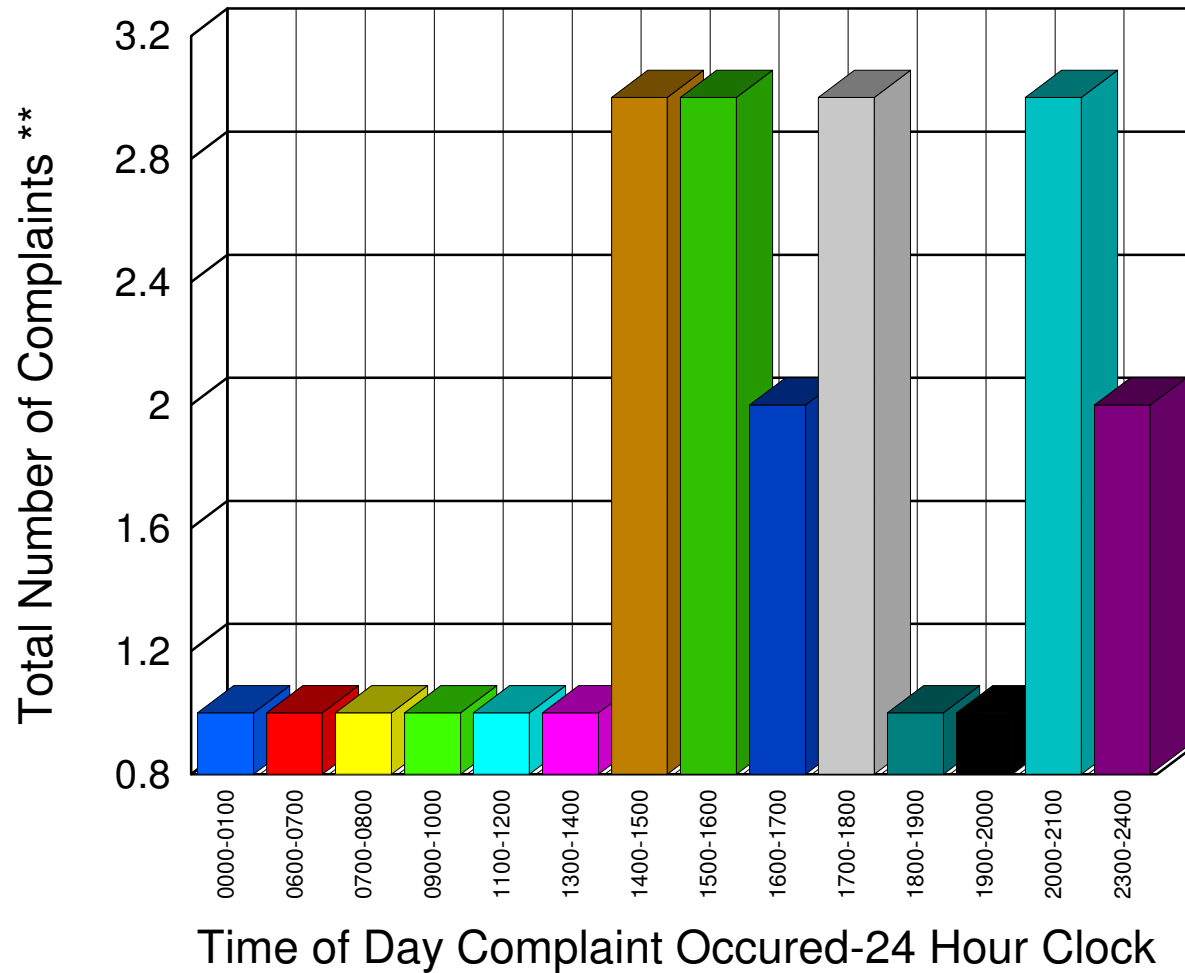

Total **29**

** Complaints taken by Muskegon Sheriff's Office

Muskegon County Sheriff's Office

Listing of Offense Reports--Moorland Township 04/01/2006 to 04/30/2006

0100-0200	3
0400-0500	2
0600-0700	1
0700-0800	1
0900-1000	2
1000-1100	2
1200-1300	1
1300-1400	3
1400-1500	1
1500-1600	1
1600-1700	2
1700-1800	2
1800-1900	3
1900-2000	1
2000-2100	1
2100-2200	1
2200-2300	1
2300-2400	2

Total **30**

** Complaints taken by Muskegon Sheriff's Office

Muskegon County Sheriff's Office

Listing of Offense Reports--Ravenna and Ravenna Township 04/02/2006 to 04/30/2006

0100-0200	3
0200-0300	1
0300-0400	2
0400-0500	1
0500-0600	2
0600-0700	1
0700-0800	3
1000-1100	1
1100-1200	2
1200-1300	8
1300-1400	1
1400-1500	1
1500-1600	1
1600-1700	1
1800-1900	1
1900-2000	5
2000-2100	3
2100-2200	2
2200-2300	2
2300-2400	1

Total 42

** Complaints taken by Muskegon Sheriff's Office

Muskegon County Sheriff's Office

Listing of Offense Reports--Sullivan Township 04/01/2006 to 04/29/2006

0000-0100	1
0600-0700	1
0700-0800	1
0900-1000	1
1100-1200	1
1300-1400	1
1400-1500	3
1500-1600	3
1600-1700	2
1700-1800	3
1800-1900	1
1900-2000	1
2000-2100	3
2300-2400	2