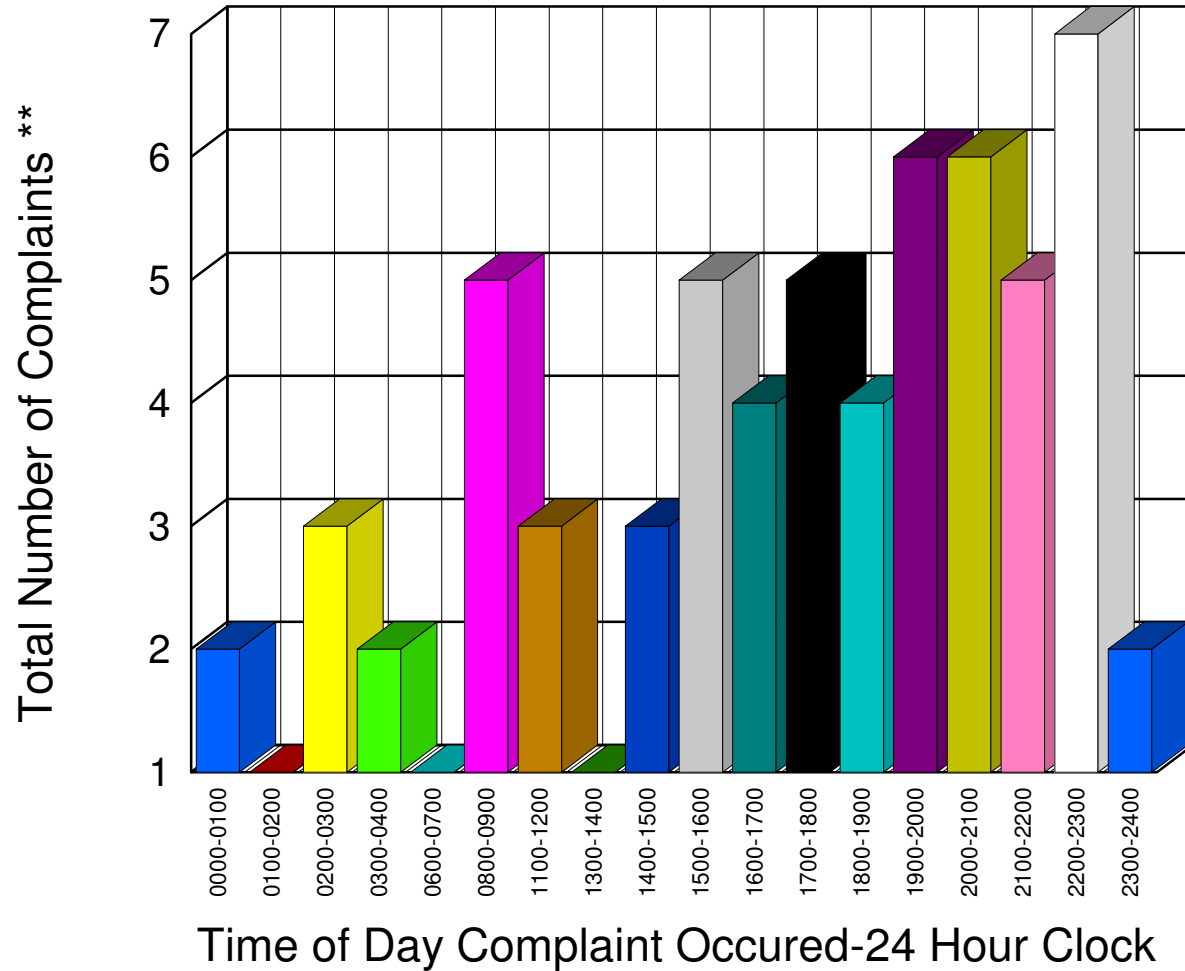

Muskegon County Sheriff's Office

Listing of Offense Reports--HoltonTownship 04/01/2006 to 04/30/2006

0000-0100	2
0100-0200	1
0200-0300	3
0300-0400	2
0600-0700	1
0800-0900	5
1100-1200	3
1300-1400	1
1400-1500	3
1500-1600	5
1600-1700	4
1700-1800	5
1800-1900	4
1900-2000	6
2000-2100	6
2100-2200	5
2200-2300	7
2300-2400	2

Total 65

** Complaints taken by Muskegon Sheriff's Office