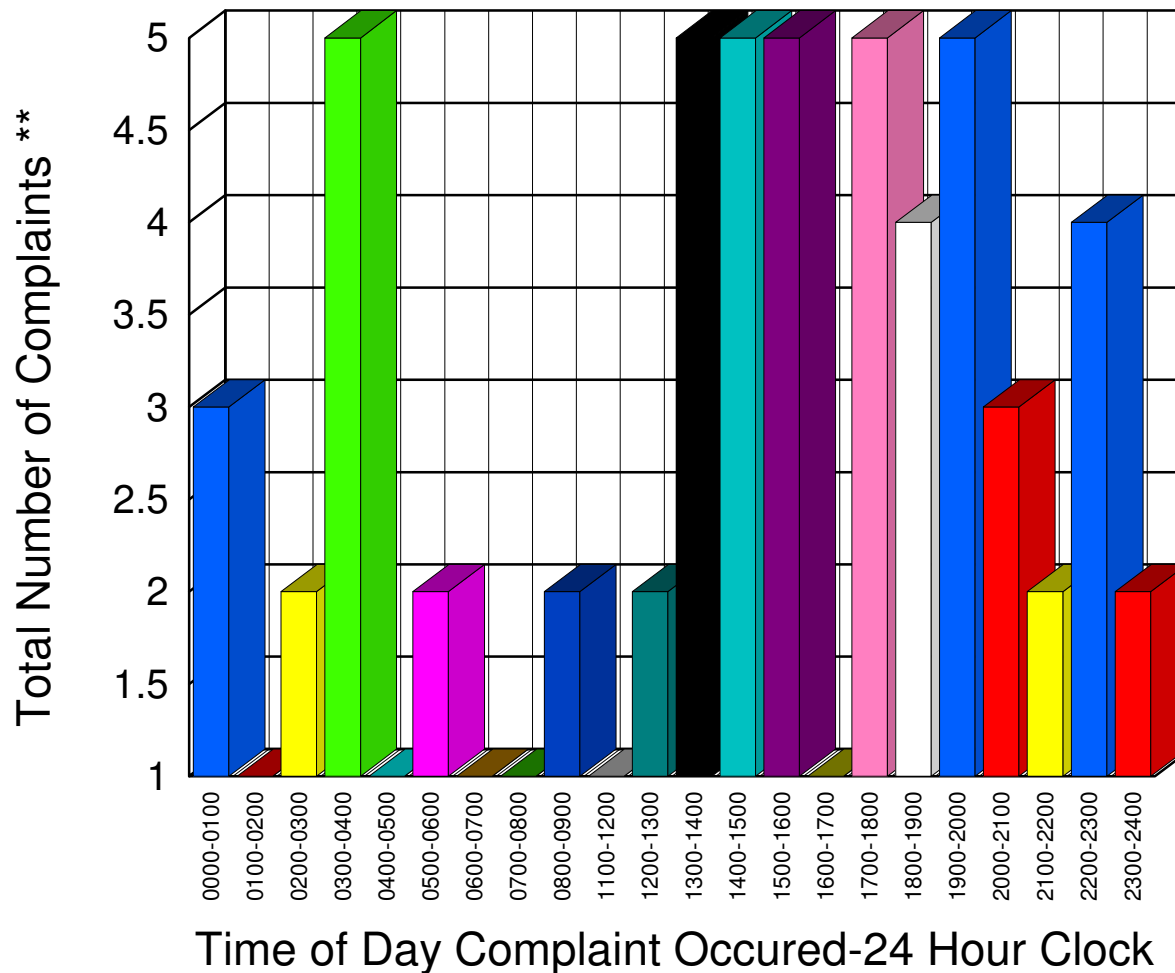

Total 42

** Complaints taken by Muskegon Sheriff's Office

Muskegon County Sheriff's Office

Listing of Offense Reports--Sullivan Township 04/01/2006 to 04/29/2006

0000-0100	1
0600-0700	1
0700-0800	1
0900-1000	1
1100-1200	1
1300-1400	1
1400-1500	3
1500-1600	3
1600-1700	2
1700-1800	3
1800-1900	1
1900-2000	1
2000-2100	3
2300-2400	2

Total **24**

** Complaints taken by Muskegon Sheriff's Office

Muskegon County Sheriff's Office

Listing of Offense Reports--White River Township 04/04/2006 to 04/29/2006

<u>0000-0100</u>	<u>1</u>
<u>0200-0300</u>	<u>2</u>
<u>0300-0400</u>	<u>1</u>
<u>0800-0900</u>	<u>1</u>
<u>1100-1200</u>	<u>2</u>
<u>1600-1700</u>	<u>1</u>
<u>1800-1900</u>	<u>1</u>

Total	9
-------	---

** Complaints taken by Muskegon Sheriff's Office

Muskegon County Sheriff's Office

Listing of Offense Reports--Whitehall Township 04/01/2006 to 04/30/2006

0000-0100	3
0100-0200	1
0200-0300	2
0300-0400	5
0400-0500	1
0500-0600	2
0600-0700	1
0700-0800	1
0800-0900	2
1100-1200	1
1200-1300	2
1300-1400	5
1400-1500	5
1500-1600	5
1600-1700	1
1700-1800	5
1800-1900	4
1900-2000	5
2000-2100	3
2100-2200	2
2200-2300	4
2300-2400	2