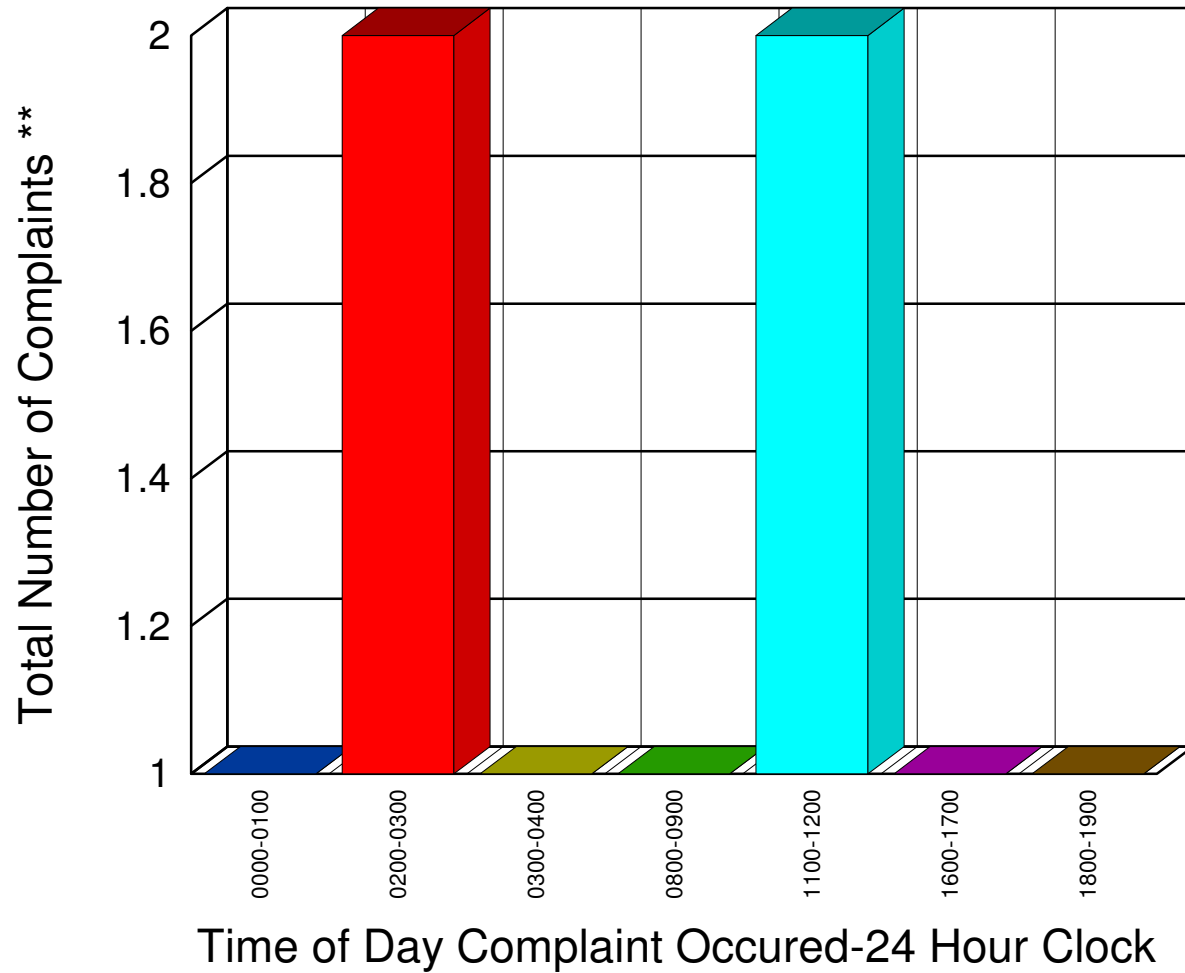

Muskegon County Sheriff's Office

Listing of Offense Reports--White River Township 04/04/2006 to 04/29/2006

<u>0000-0100</u>	<u>1</u>
<u>0200-0300</u>	<u>2</u>
<u>0300-0400</u>	<u>1</u>
<u>0800-0900</u>	<u>1</u>
<u>1100-1200</u>	<u>2</u>
<u>1600-1700</u>	<u>1</u>
<u>1800-1900</u>	<u>1</u>

Total	9

** Complaints taken by Muskegon Sheriff's Office