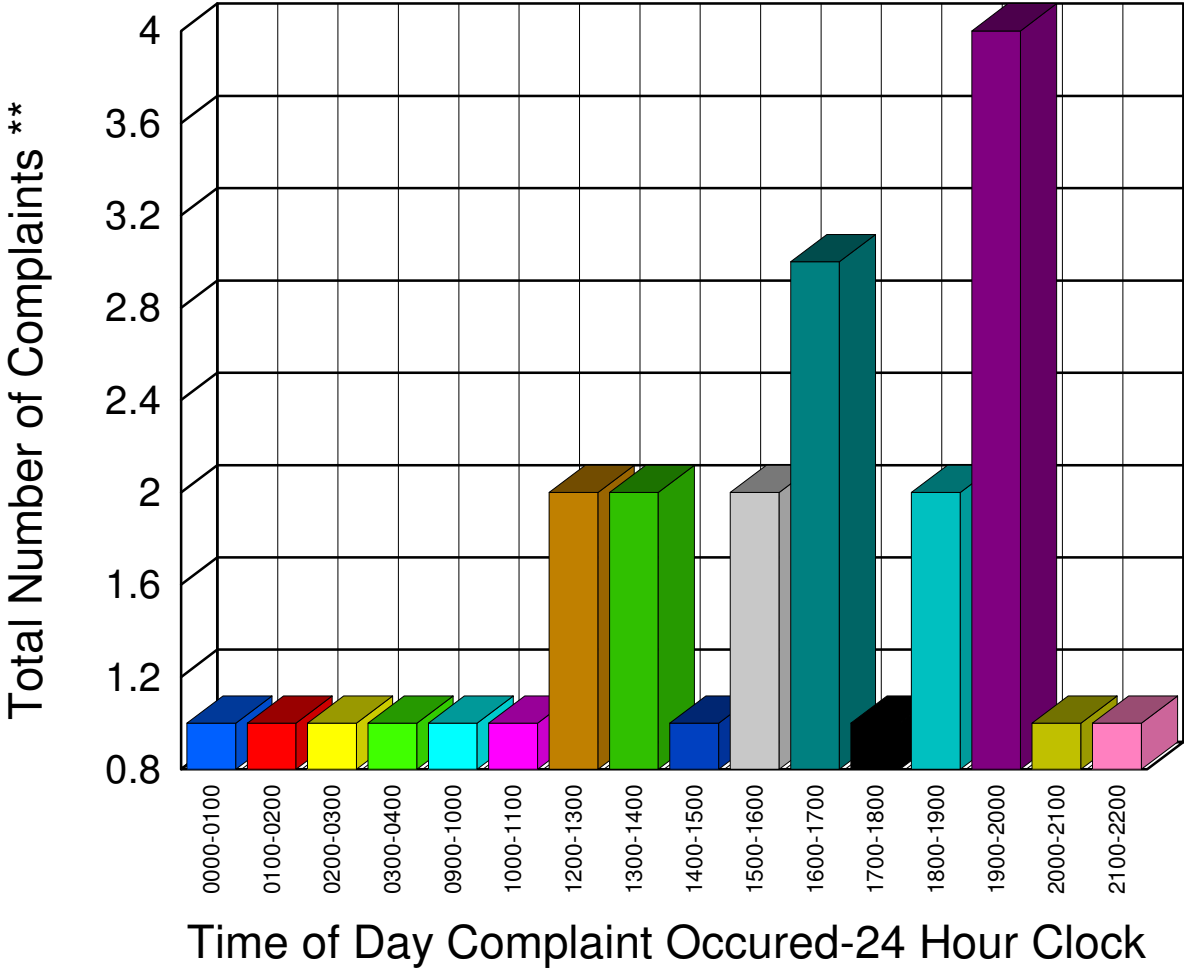

Total 44

** Complaints taken by Muskegon Sheriff's Office

Muskegon County Sheriff's Office

Listing of Offense Reports - Laketon Township - 04/01/2008 17:44:00 to 04/30/2008 08:00:00

0000-0100	5
0100-0200	2
0200-0300	3
0300-0400	3
0400-0500	2
0600-0700	2
0700-0800	3
0900-1000	1
1000-1100	2
1200-1300	6
1300-1400	3
1400-1500	3
1500-1600	6
1600-1700	5
1700-1800	6
1800-1900	4
1900-2000	4
2000-2100	4
2100-2200	5
2200-2300	3
2300-2400	1

Total 73

** Complaints taken by Muskegon Sheriff's Office

Muskegon County Sheriff's Office

Listing of Offense Reports - Montague Township - 04/01/2008 12:00:00 to 04/30/2008 00:00:00

0400-0500	1
0700-0800	2
1100-1200	3
1200-1300	1
1300-1400	1
1400-1500	1
1500-1600	1
1600-1700	2
1700-1800	1
1800-1900	1
2000-2100	1
2100-2200	2
2200-2300	2

Total **19**

** Complaints taken by Muskegon Sheriff's Office

Muskegon County Sheriff's Office

Listing of Offense Reports - Moorland Township - 04/03/2008 04:00:13 to 04/26/2008 18:18:59

0000-0100	1
0100-0200	1
0200-0300	1
0300-0400	1
0900-1000	1
1000-1100	1
1200-1300	2
1300-1400	2
1400-1500	1
1500-1600	2
1600-1700	3
1700-1800	1
1800-1900	2
1900-2000	4
2000-2100	1
2100-2200	1