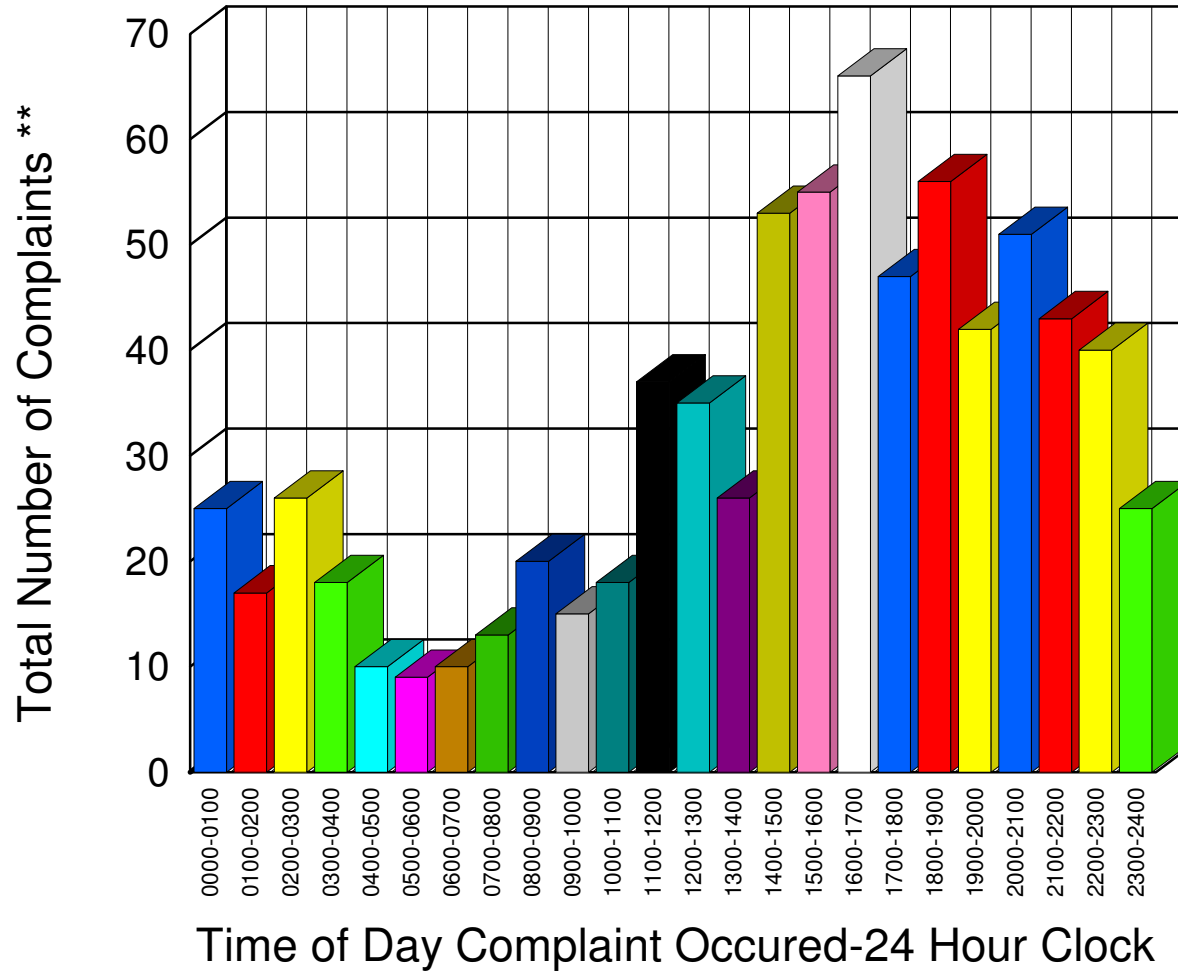

Muskegon County Sheriff's Office

Listing of Offense Reports-- 04/01/2008 00:00:00 to 04/30/2008 23:27:59

0000-0100	25
0100-0200	17
0200-0300	26
0300-0400	18
0400-0500	10
0500-0600	9
0600-0700	10
0700-0800	13
0800-0900	20
0900-1000	15
1000-1100	18
1100-1200	37
1200-1300	35
1300-1400	26
1400-1500	53
1500-1600	55
1600-1700	66
1700-1800	47
1800-1900	56
1900-2000	42
2000-2100	51
2100-2200	43
2200-2300	40
2300-2400	25

Total 757

** Complaints taken by Muskegon Sheriff's Office

Muskegon County Sheriff's Office

Listing of Offense Reports - Blue Lake Township - 04/03/2008 19:47:59 to 04/30/2008 21:49:59

0000-0100	1
0600-0700	1
0900-1000	1
1100-1200	3
1200-1300	1
1400-1500	1
1500-1600	4
1600-1700	3
1700-1800	1
1800-1900	2
1900-2000	3
2000-2100	3
2100-2200	3
2200-2300	1
2300-2400	3

Total	18
-------	----

** Complaints taken by Muskegon Sheriff's Office

Muskegon County Sheriff's Office

Listing of Offense Reports - White River Township - 04/06/2008 04:33:59 to 04/25/2008 18:59:59

<u>0000-0100</u>	<u>1</u>
<u>0400-0500</u>	<u>1</u>
<u>1500-1600</u>	<u>1</u>
<u>1800-1900</u>	<u>1</u>
<u>2200-2300</u>	<u>1</u>

Total	5
-------	---

** Complaints taken by Muskegon Sheriff's Office

Muskegon County Sheriff's Office

Listing of Offense Reports - Whitehall Township - 04/01/2008 11:32:00 to 04/30/2008 22:19:59

0000-0100	1
0100-0200	2
0200-0300	3
0300-0400	1
0500-0600	1
1100-1200	1
1200-1300	1
1300-1400	3
1400-1500	1
1500-1600	5
1600-1700	5
1700-1800	2
1800-1900	1
1900-2000	1
2000-2100	2
2100-2200	5
2200-2300	5
2300-2400	1