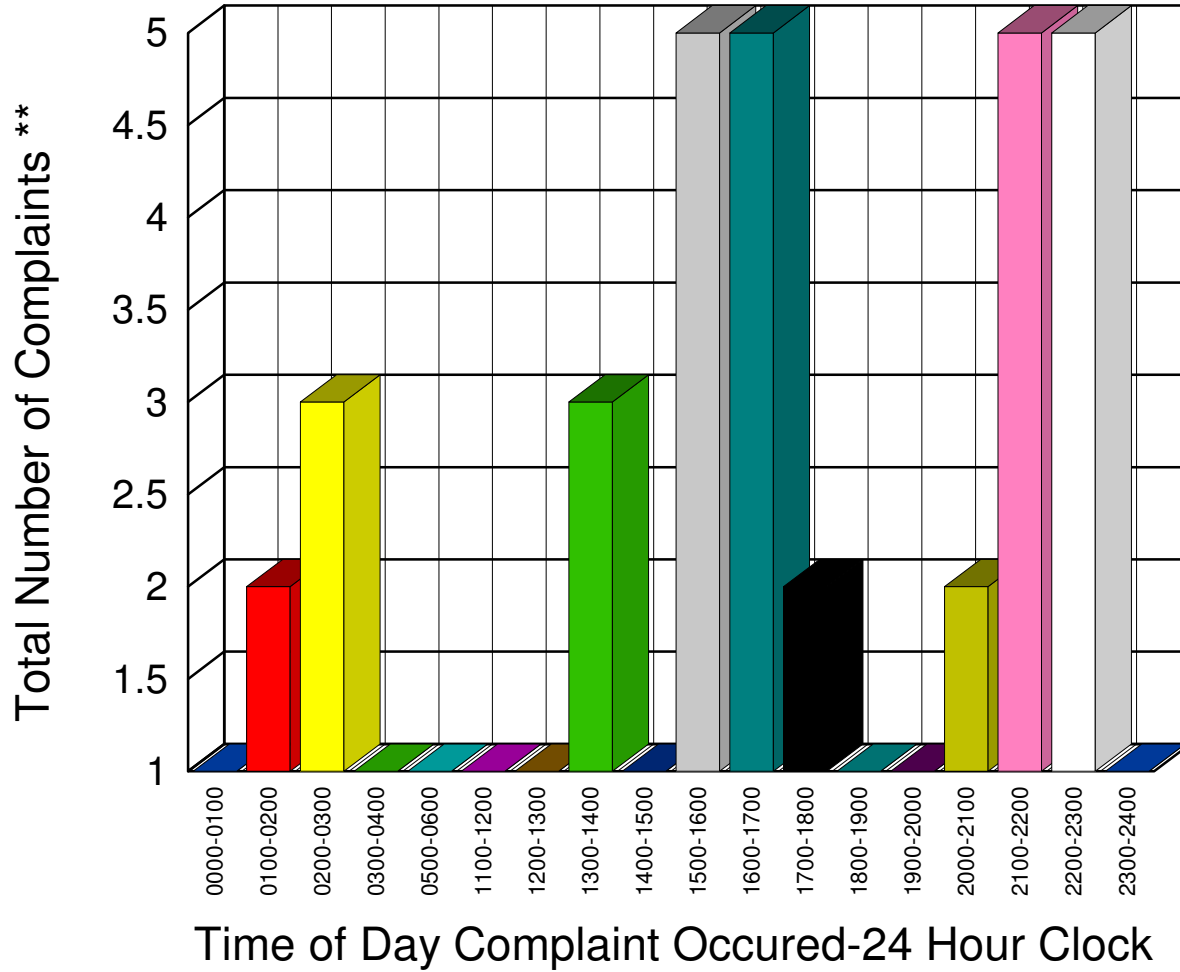

Listing of Offense Reports - Sullivan Township - 04/01/2008 23:15:00 to 04/30/2008 12:18:00

0000-0100	1
0800-0900	1
1100-1200	2
1200-1300	1
1300-1400	1
1500-1600	2
1700-1800	2
1800-1900	3
2000-2100	2
2300-2400	3

Total	18
-------	----

** Complaints taken by Muskegon Sheriff's Office

Muskegon County Sheriff's Office

Listing of Offense Reports - White River Township - 04/06/2008 04:33:59 to 04/25/2008 18:59:59

<u>0000-0100</u>	<u>1</u>
<u>0400-0500</u>	<u>1</u>
<u>1500-1600</u>	<u>1</u>
<u>1800-1900</u>	<u>1</u>
<u>2200-2300</u>	<u>1</u>

Total	5
-------	---

** Complaints taken by Muskegon Sheriff's Office

Muskegon County Sheriff's Office

Listing of Offense Reports - Whitehall Township - 04/01/2008 11:32:00 to 04/30/2008 22:19:59

0000-0100	1
0100-0200	2
0200-0300	3
0300-0400	1
0500-0600	1
1100-1200	1
1200-1300	1
1300-1400	3
1400-1500	1
1500-1600	5
1600-1700	5
1700-1800	2
1800-1900	1
1900-2000	1
2000-2100	2
2100-2200	5
2200-2300	5
2300-2400	1