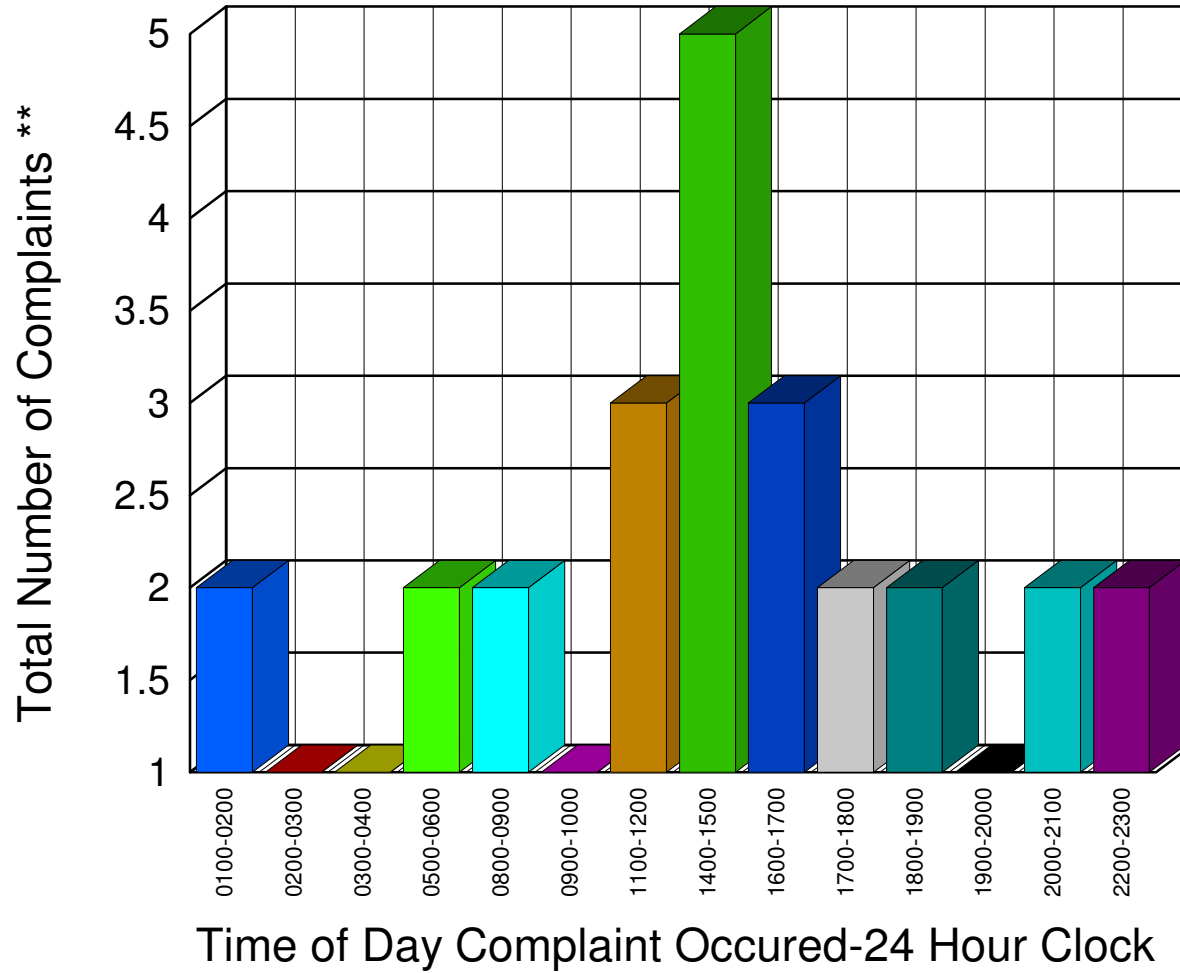

Muskegon County Sheriff's Office

Listing of Offense Reports - Casnovia Village and Township - 04/01/2008 05:30:00 to 04/30/2008 16:54:59

0100-0200	2
0200-0300	1
0300-0400	1
0500-0600	2
0800-0900	2
0900-1000	1
1100-1200	3
1400-1500	5
1600-1700	3
1700-1800	2
1800-1900	2
1900-2000	1
2000-2100	2
2200-2300	2

Total	29

** Complaints taken by Muskegon Sheriff's Office