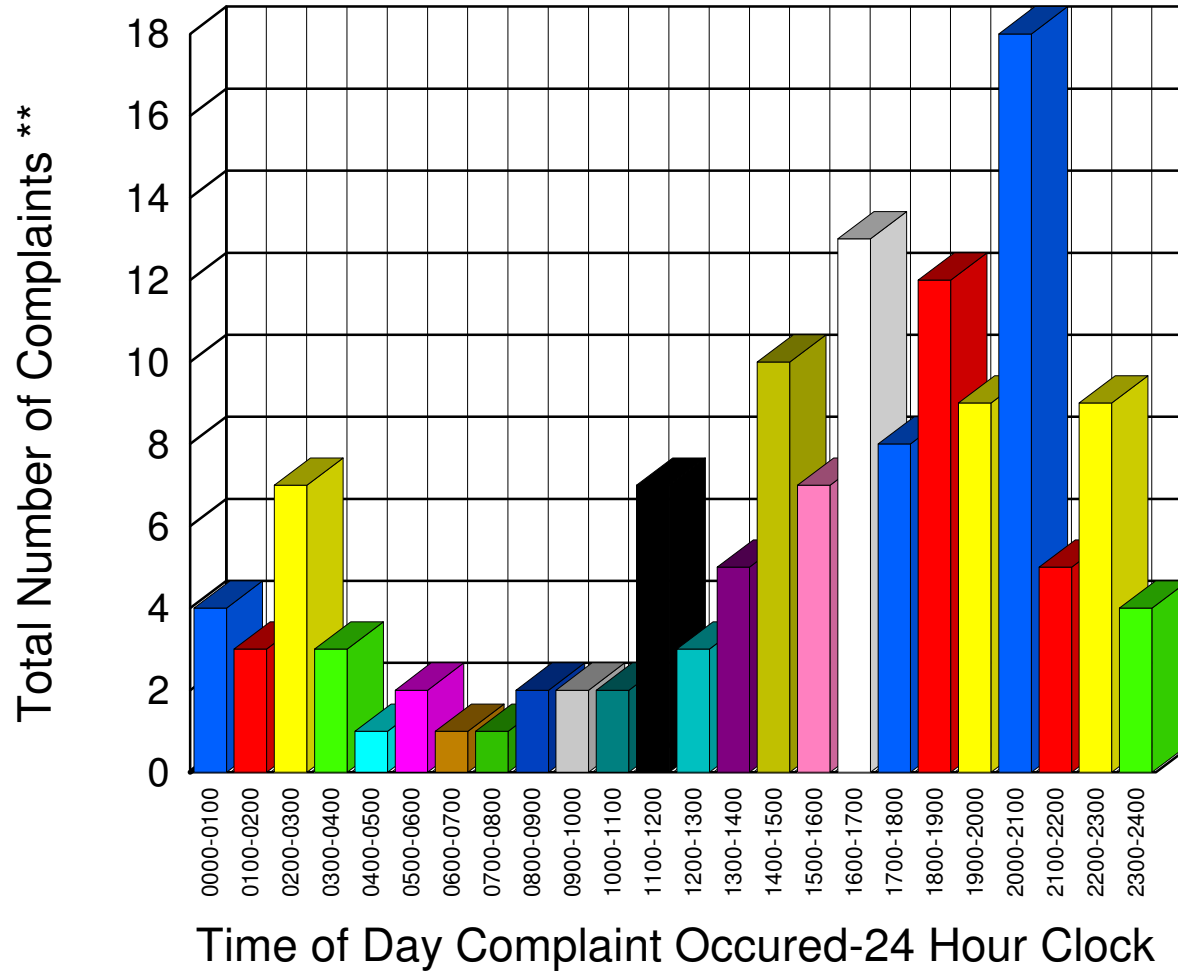

Muskegon County Sheriff's Office

Listing of Offense Reports - Cedar Creek Township - 04/01/2008 11:12:00 to 04/29/2008 10:45:00

<u>1000-1100</u>	<u>1</u>
<u>1100-1200</u>	<u>1</u>
<u>1500-1600</u>	<u>1</u>
<u>2200-2300</u>	<u>3</u>

0000-0100	4
0100-0200	3
0200-0300	7
0300-0400	3
0400-0500	1
0500-0600	2
0600-0700	1
0700-0800	1
0800-0900	2
0900-1000	2
1000-1100	2
1100-1200	7
1200-1300	3
1300-1400	5
1400-1500	10
1500-1600	7
1600-1700	13
1700-1800	8
1800-1900	12
1900-2000	9
2000-2100	18
2100-2200	5
2200-2300	9
2300-2400	4

Total	18
-------	----

** Complaints taken by Muskegon Sheriff's Office

Muskegon County Sheriff's Office

Listing of Offense Reports - White River Township - 04/06/2008 04:33:59 to 04/25/2008 18:59:59

<u>0000-0100</u>	<u>1</u>
<u>0400-0500</u>	<u>1</u>
<u>1500-1600</u>	<u>1</u>
<u>1800-1900</u>	<u>1</u>
<u>2200-2300</u>	<u>1</u>

Total	5
-------	---

** Complaints taken by Muskegon Sheriff's Office

Muskegon County Sheriff's Office

Listing of Offense Reports - Whitehall Township - 04/01/2008 11:32:00 to 04/30/2008 22:19:59

0000-0100	1
0100-0200	2
0200-0300	3
0300-0400	1
0500-0600	1
1100-1200	1
1200-1300	1
1300-1400	3
1400-1500	1
1500-1600	5
1600-1700	5
1700-1800	2
1800-1900	1
1900-2000	1
2000-2100	2
2100-2200	5
2200-2300	5
2300-2400	1