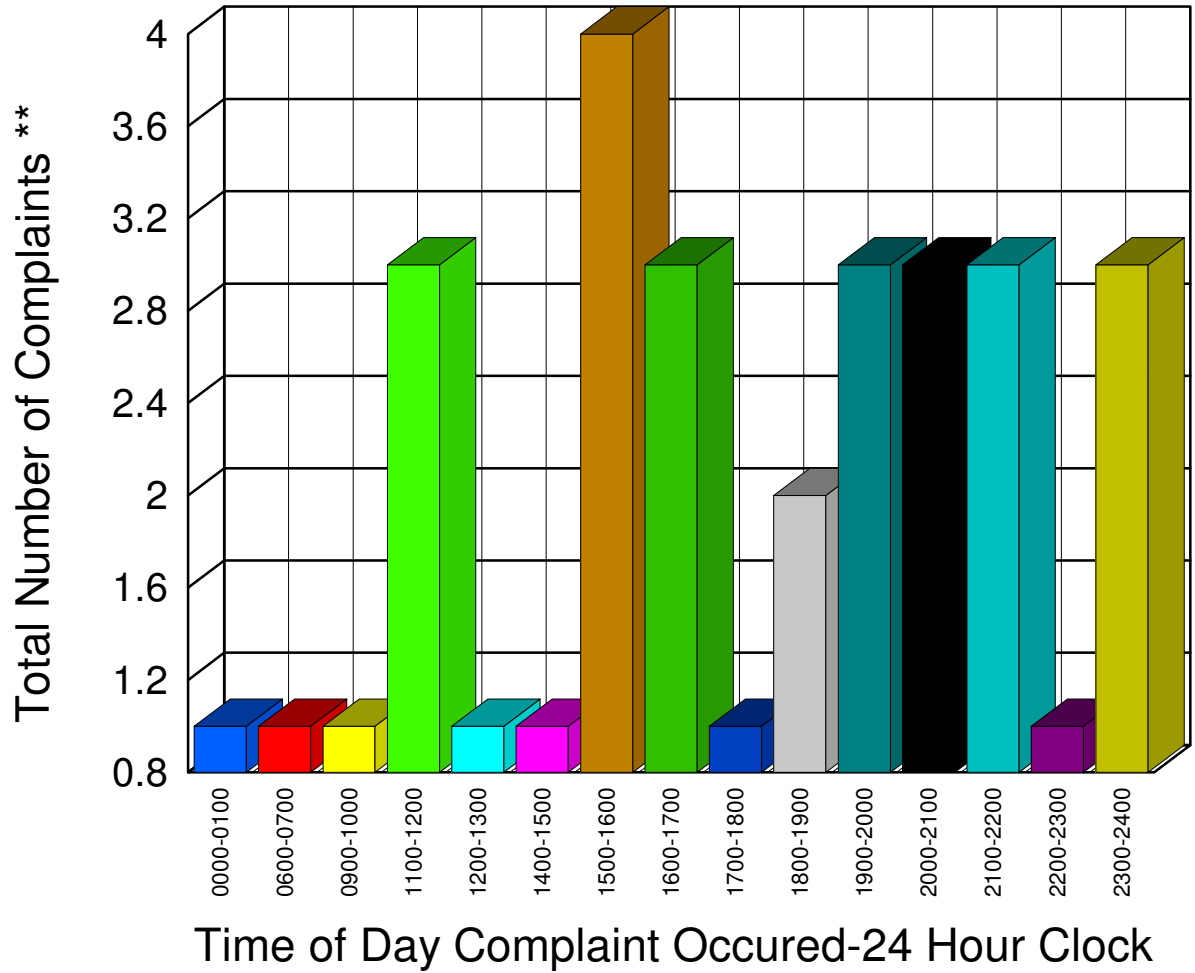

Muskegon County Sheriff's Office

Listing of Offense Reports-- 04/01/2008 00:00:00 to 04/30/2008 23:27:59

0000-0100	25
0100-0200	17
0200-0300	26
0300-0400	18
0400-0500	10
0500-0600	9
0600-0700	10
0700-0800	13
0800-0900	20
0900-1000	15
1000-1100	18
1100-1200	37
1200-1300	35
1300-1400	26
1400-1500	53
1500-1600	55
1600-1700	66
1700-1800	47
1800-1900	56
1900-2000	42
2000-2100	51
2100-2200	43
2200-2300	40
2300-2400	25

Total 757

** Complaints taken by Muskegon Sheriff's Office

Muskegon County Sheriff's Office

Listing of Offense Reports - Blue Lake Township - 04/03/2008 19:47:59 to 04/30/2008 21:49:59

0000-0100	1
0600-0700	1
0900-1000	1
1100-1200	3
1200-1300	1
1400-1500	1
1500-1600	4
1600-1700	3
1700-1800	1
1800-1900	2
1900-2000	3
2000-2100	3
2100-2200	3
2200-2300	1
2300-2400	3

Total	18
-------	----

** Complaints taken by Muskegon Sheriff's Office

Muskegon County Sheriff's Office

Listing of Offense Reports - White River Township - 04/06/2008 04:33:59 to 04/25/2008 18:59:59

<u>0000-0100</u>	<u>1</u>
<u>0400-0500</u>	<u>1</u>
<u>1500-1600</u>	<u>1</u>
<u>1800-1900</u>	<u>1</u>
<u>2200-2300</u>	<u>1</u>

Total	5
-------	---

** Complaints taken by Muskegon Sheriff's Office

Muskegon County Sheriff's Office

Listing of Offense Reports - Whitehall Township - 04/01/2008 11:32:00 to 04/30/2008 22:19:59

0000-0100	1
0100-0200	2
0200-0300	3
0300-0400	1
0500-0600	1
1100-1200	1
1200-1300	1
1300-1400	3
1400-1500	1
1500-1600	5
1600-1700	5
1700-1800	2
1800-1900	1
1900-2000	1
2000-2100	2
2100-2200	5
2200-2300	5
2300-2400	1