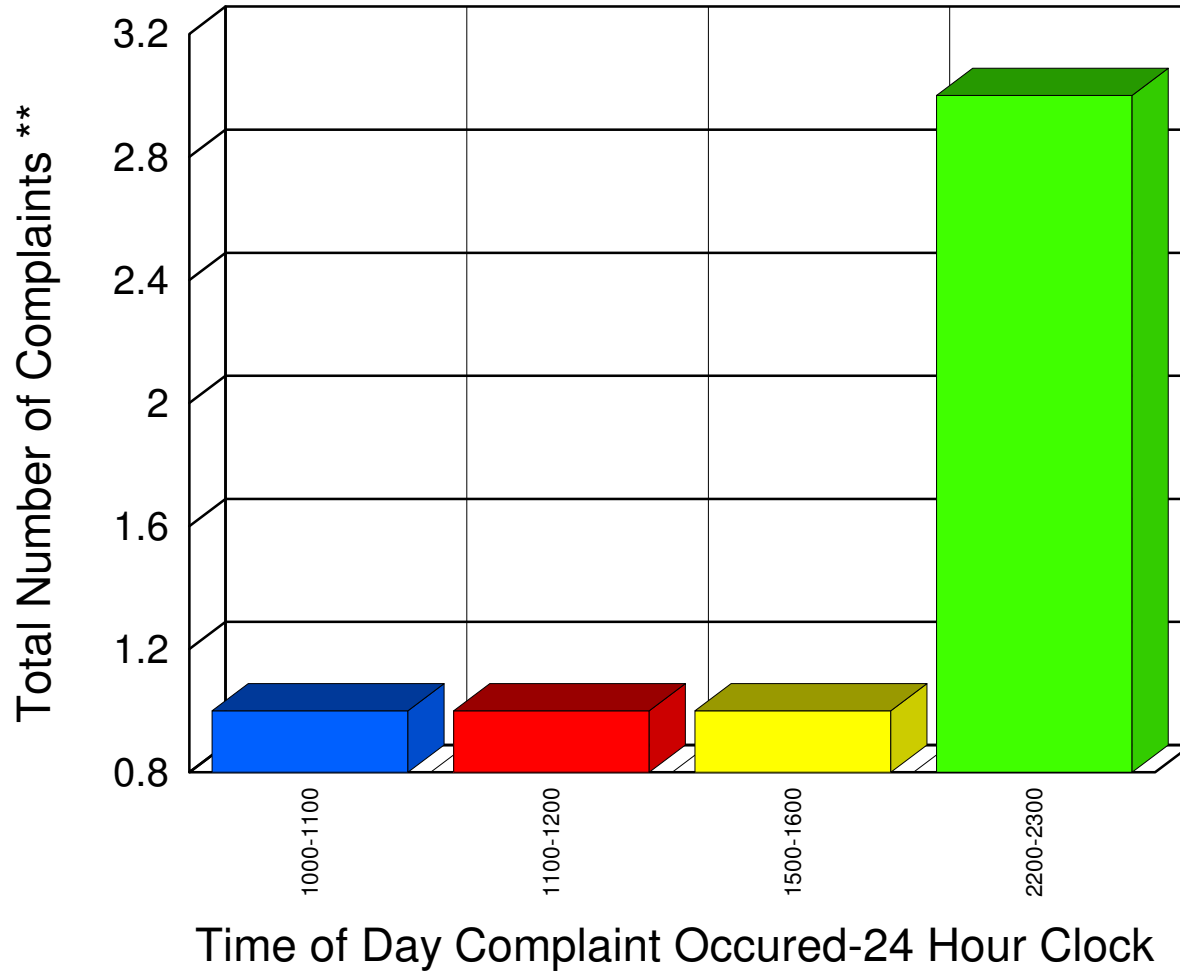

Muskegon County Sheriff's Office

Listing of Offense Reports - Cedar Creek Township - 04/01/2008 11:12:00 to 04/29/2008 10:45:00

<u>1000-1100</u>	<u>1</u>
<u>1100-1200</u>	<u>1</u>
<u>1500-1600</u>	<u>1</u>
<u>2200-2300</u>	<u>3</u>

Total	6

** Complaints taken by Muskegon Sheriff's Office