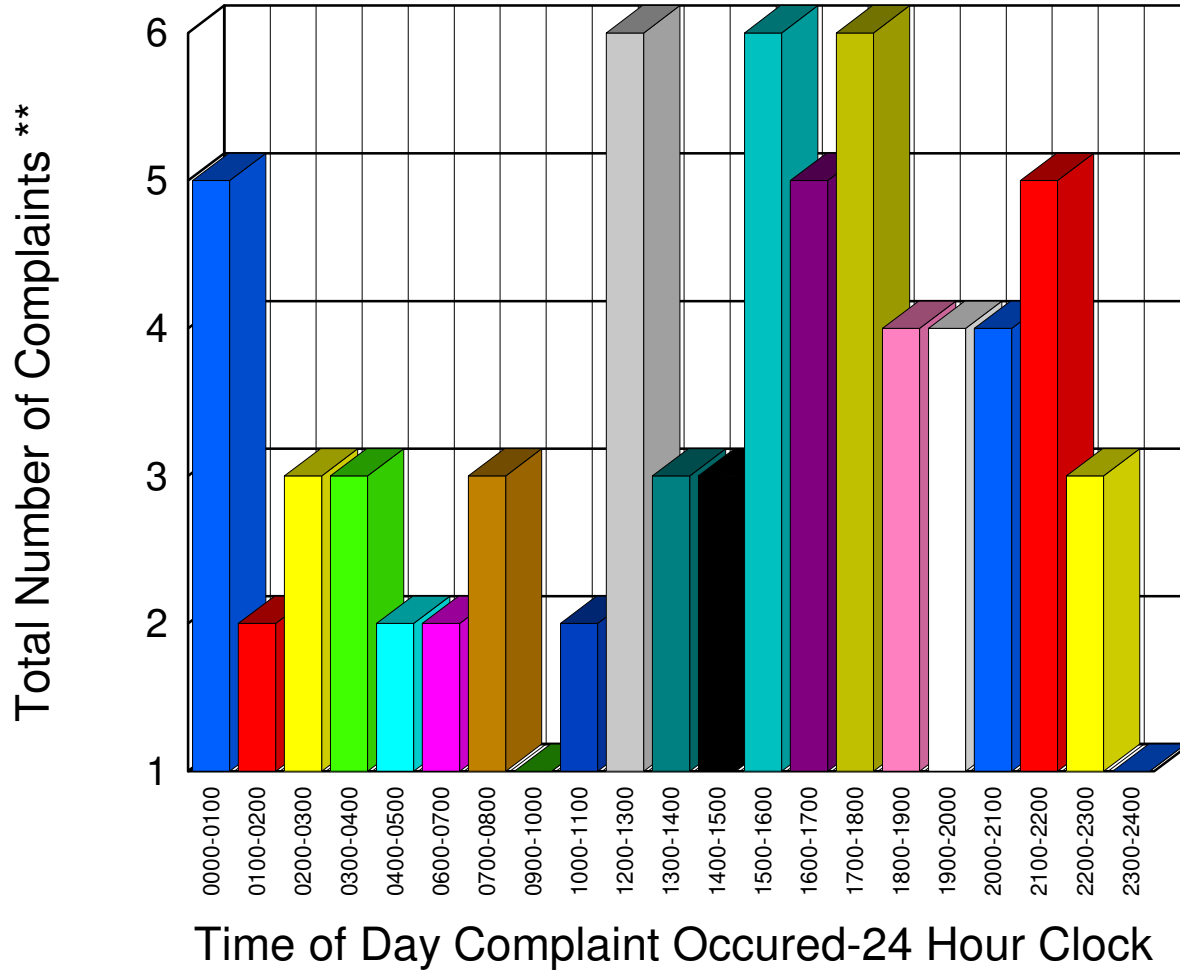

Total 44

** Complaints taken by Muskegon Sheriff's Office

Muskegon County Sheriff's Office

Listing of Offense Reports - Laketon Township - 04/01/2008 17:44:00 to 04/30/2008 08:00:00

0000-0100	5
0100-0200	2
0200-0300	3
0300-0400	3
0400-0500	2
0600-0700	2
0700-0800	3
0900-1000	1
1000-1100	2
1200-1300	6
1300-1400	3
1400-1500	3
1500-1600	6
1600-1700	5
1700-1800	6
1800-1900	4
1900-2000	4
2000-2100	4
2100-2200	5
2200-2300	3
2300-2400	1

Total	18
-------	----

** Complaints taken by Muskegon Sheriff's Office

Muskegon County Sheriff's Office

Listing of Offense Reports - White River Township - 04/06/2008 04:33:59 to 04/25/2008 18:59:59

<u>0000-0100</u>	<u>1</u>
<u>0400-0500</u>	<u>1</u>
<u>1500-1600</u>	<u>1</u>
<u>1800-1900</u>	<u>1</u>
<u>2200-2300</u>	<u>1</u>