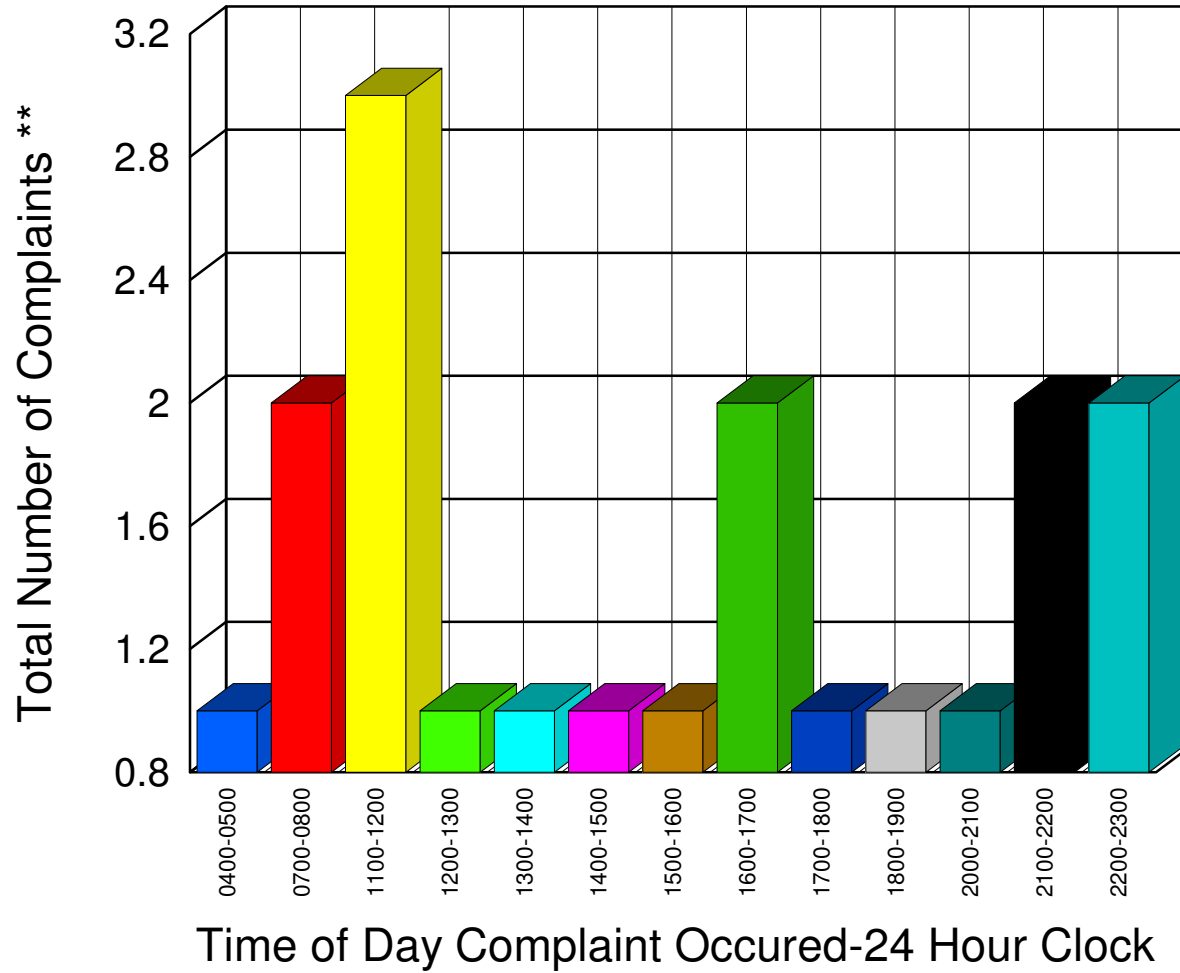

Muskegon County Sheriff's Office

Listing of Offense Reports - Montague Township - 04/01/2008 12:00:00 to 04/30/2008 00:00:00

0400-0500	1
0700-0800	2
1100-1200	3
1200-1300	1
1300-1400	1
1400-1500	1
1500-1600	1
1600-1700	2
1700-1800	1
1800-1900	1
2000-2100	1
2100-2200	2
2200-2300	2

Total **19**

** Complaints taken by Muskegon Sheriff's Office