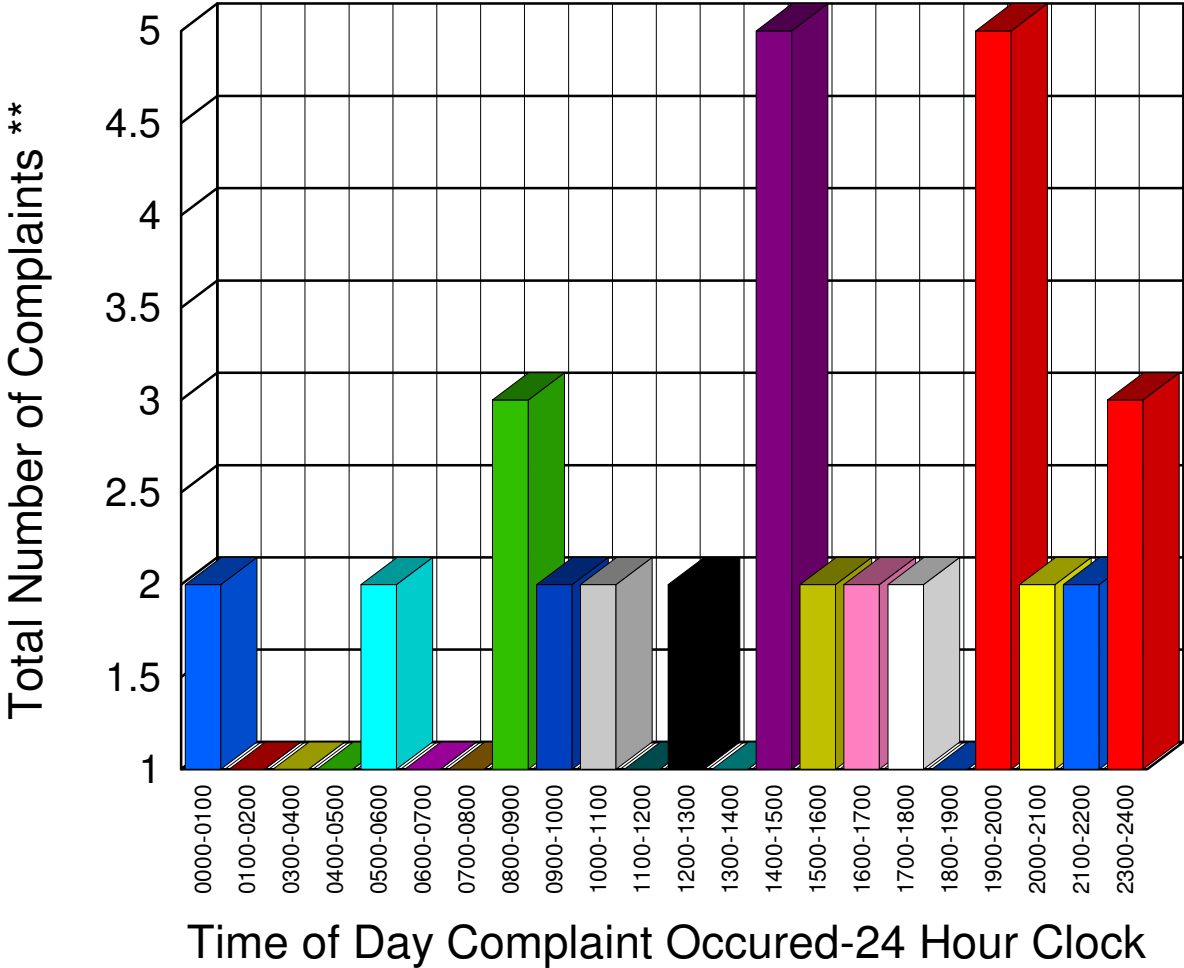

Total 67

** Complaints taken by Muskegon Sheriff's Office

Muskegon County Sheriff's Office

Listing of Offense Reports - Holton Township - 04/01/2008 06:25:00 to 04/27/2008 15:58:42

0000-0100	2
0100-0200	1
0300-0400	1
0400-0500	1
0500-0600	2
0600-0700	1
0700-0800	1
0800-0900	3
0900-1000	2
1000-1100	2
1100-1200	1
1200-1300	2
1300-1400	1
1400-1500	5
1500-1600	2
1600-1700	2
1700-1800	2
1800-1900	1
1900-2000	5
2000-2100	2
2100-2200	2
2300-2400	3

Total 44

** Complaints taken by Muskegon Sheriff's Office

Muskegon County Sheriff's Office

Listing of Offense Reports - Laketon Township - 04/01/2008 17:44:00 to 04/30/2008 08:00:00

0000-0100	5
0100-0200	2
0200-0300	3
0300-0400	3
0400-0500	2
0600-0700	2
0700-0800	3
0900-1000	1
1000-1100	2
1200-1300	6
1300-1400	3
1400-1500	3
1500-1600	6
1600-1700	5
1700-1800	6
1800-1900	4
1900-2000	4
2000-2100	4
2100-2200	5
2200-2300	3
2300-2400	1

Total	18
-------	----

** Complaints taken by Muskegon Sheriff's Office

Muskegon County Sheriff's Office

Listing of Offense Reports - White River Township - 04/06/2008 04:33:59 to 04/25/2008 18:59:59

<u>0000-0100</u>	<u>1</u>
<u>0400-0500</u>	<u>1</u>
<u>1500-1600</u>	<u>1</u>
<u>1800-1900</u>	<u>1</u>
<u>2200-2300</u>	<u>1</u>