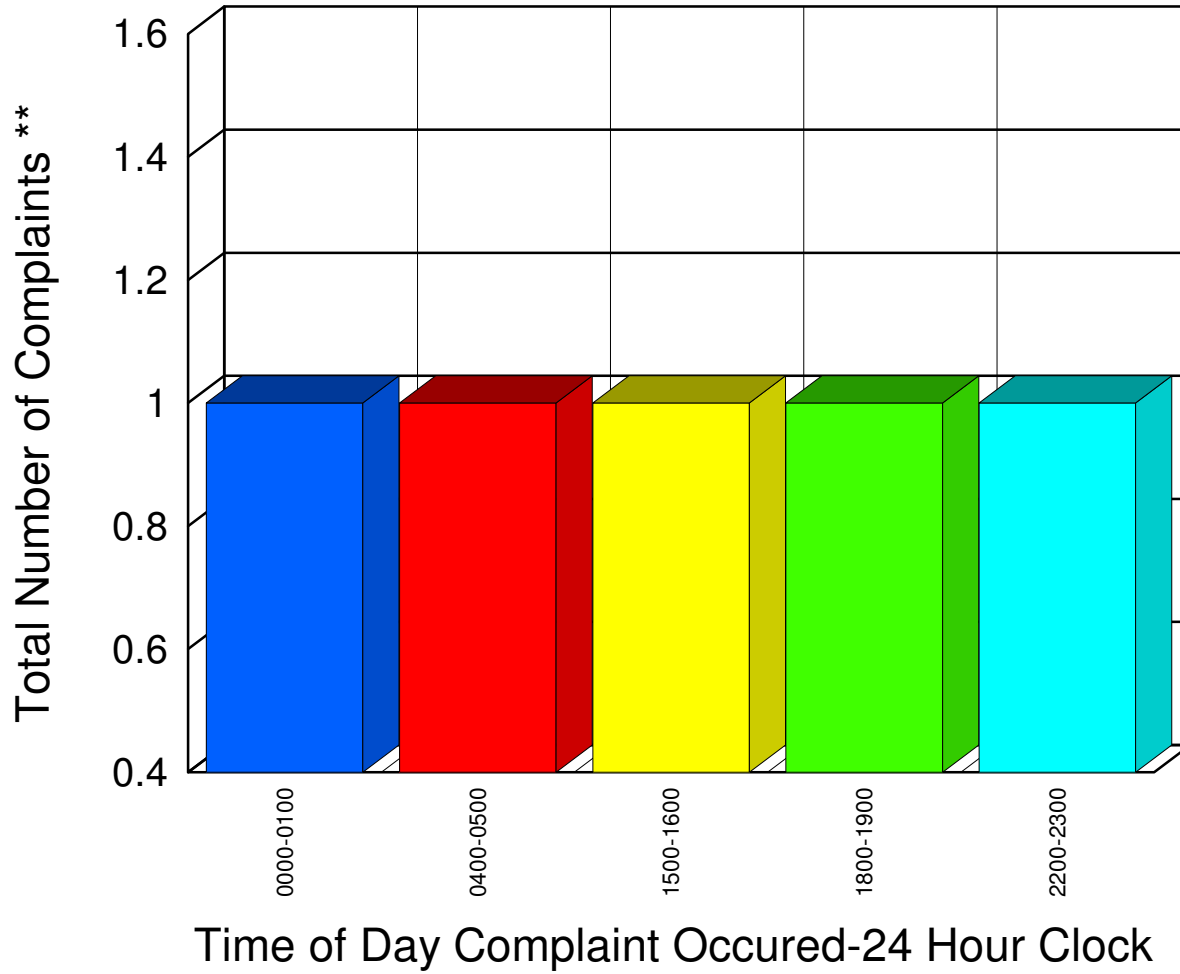

Listing of Offense Reports - Sullivan Township - 04/01/2008 23:15:00 to 04/30/2008 12:18:00

0000-0100	1
0800-0900	1
1100-1200	2
1200-1300	1
1300-1400	1
1500-1600	2
1700-1800	2
1800-1900	3
2000-2100	2
2300-2400	3

Total	18
-------	----

** Complaints taken by Muskegon Sheriff's Office

Muskegon County Sheriff's Office

Listing of Offense Reports - White River Township - 04/06/2008 04:33:59 to 04/25/2008 18:59:59

<u>0000-0100</u>	<u>1</u>
<u>0400-0500</u>	<u>1</u>
<u>1500-1600</u>	<u>1</u>
<u>1800-1900</u>	<u>1</u>
<u>2200-2300</u>	<u>1</u>