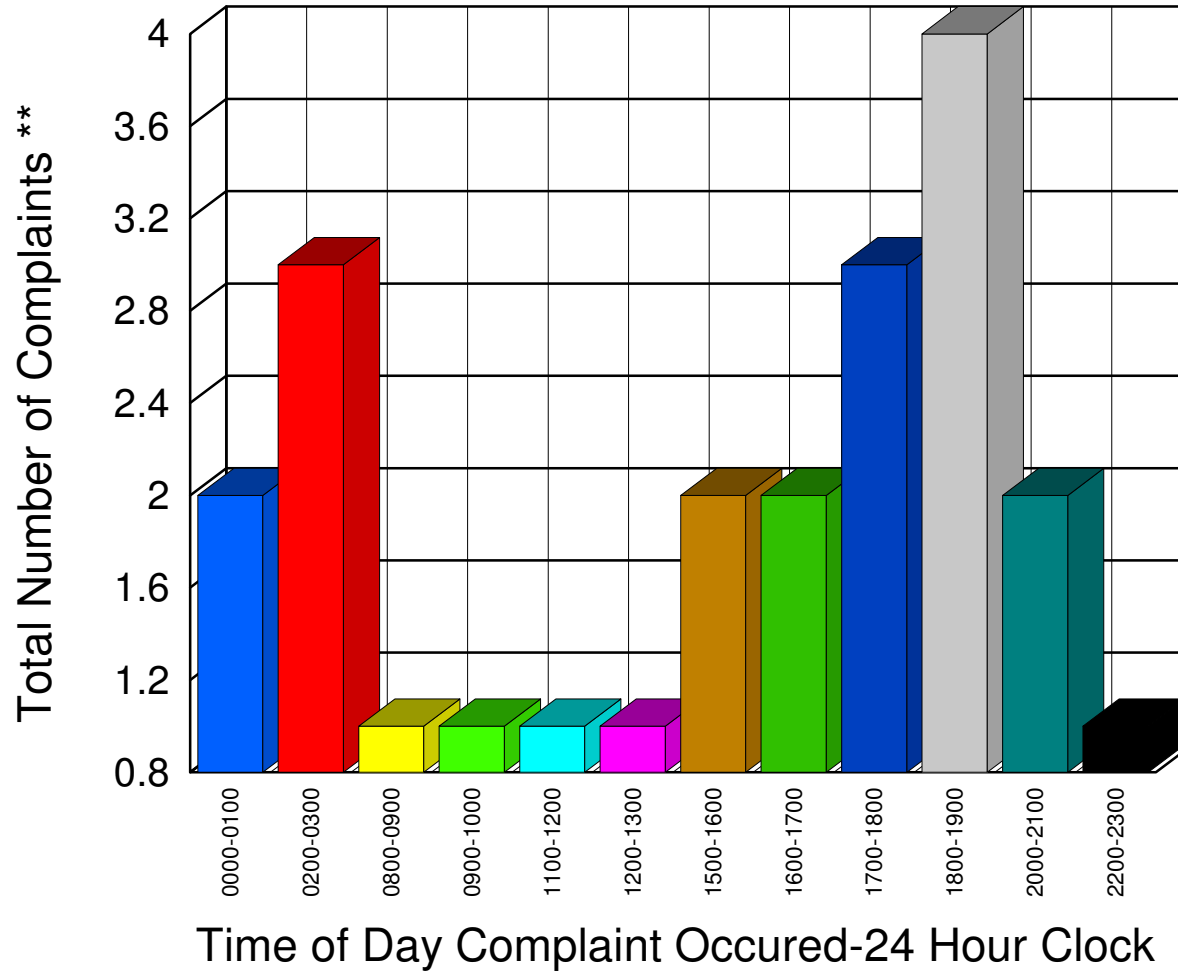

Muskegon County Sheriff's Office

Listing of Offense Reports - Ravenna Village and Township - 04/02/2008 08:19:00 to 04/27/2008 22:59:59

0000-0100	2
0200-0300	3
0800-0900	1
0900-1000	1
1100-1200	1
1200-1300	1
1500-1600	2
1600-1700	2
1700-1800	3
1800-1900	4
2000-2100	2
2200-2300	1

Total 23

** Complaints taken by Muskegon Sheriff's Office