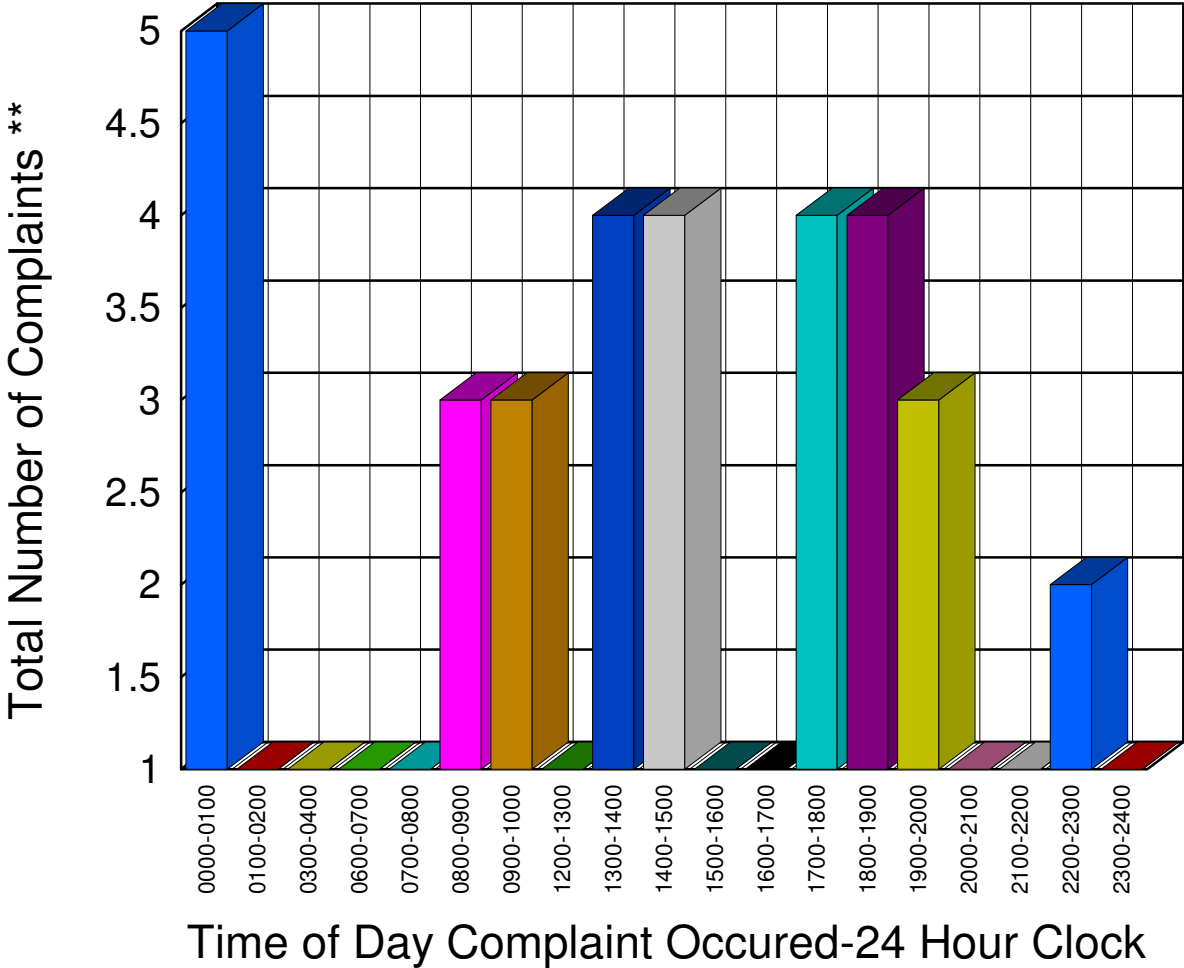

Muskegon County Sheriff's Office

Listing of Offense Reports - Holton Township - 04/01/2009 19:50:38 to 04/30/2009 03:25:51

0000-0100	5
0100-0200	1
0300-0400	1
0600-0700	1
0700-0800	1
0800-0900	3
0900-1000	3
1200-1300	1
1300-1400	4
1400-1500	4
1500-1600	1
1600-1700	1
1700-1800	4
1800-1900	4
1900-2000	3
2000-2100	1
2100-2200	1
2200-2300	2
2300-2400	1

Total 42

** Complaints taken by Muskegon Sheriff's Office