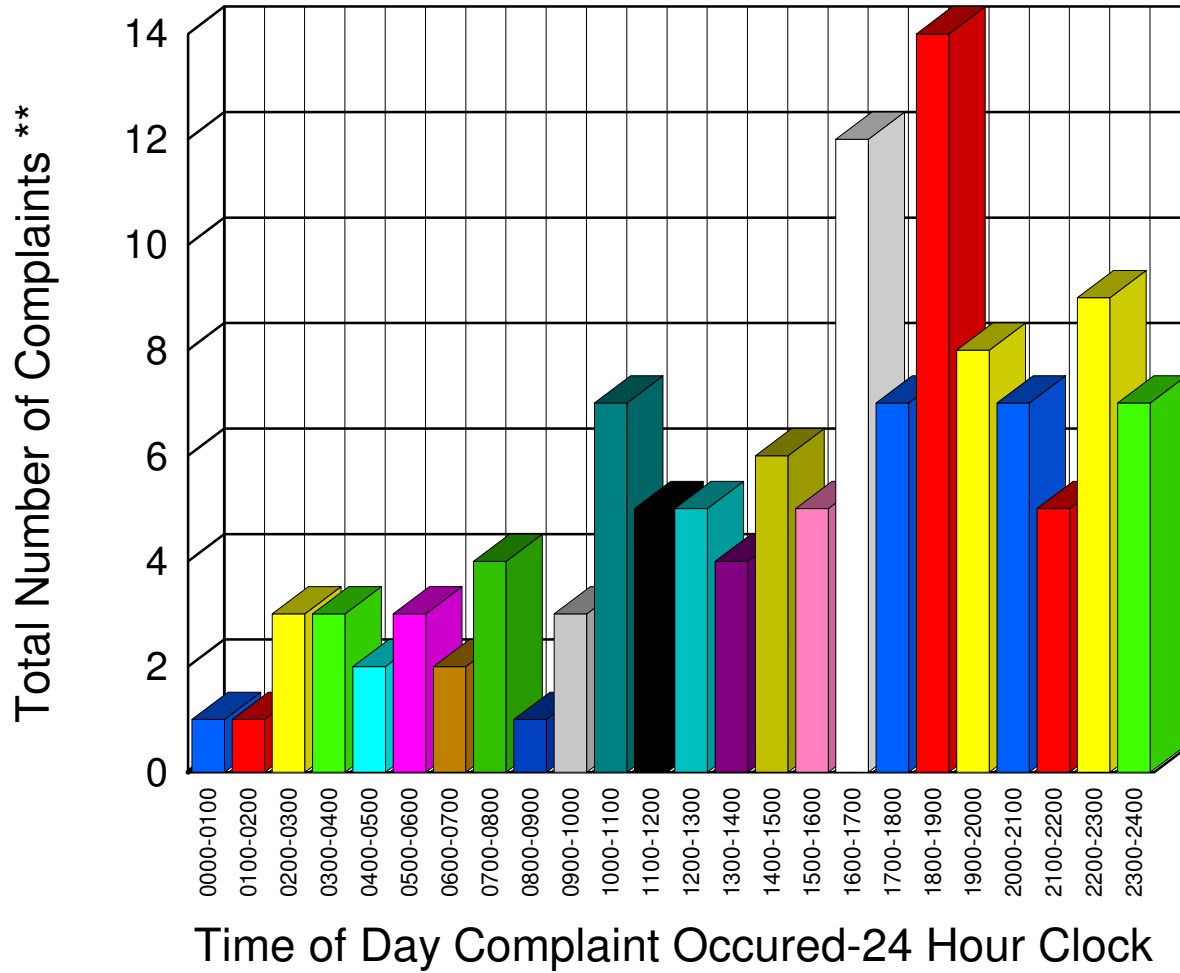

Total 1

** Complaints taken by Muskegon Sheriff's Office

Muskegon County Sheriff's Office

Listing of Offense Reports - Lakewood Club and Dalton Township - 04/01/2009 14:50:26 to 04/30/2009 19:47:53

0000-0100	7
0100-0200	3
0200-0300	5
0300-0400	2
0400-0500	3
0500-0600	1
0600-0700	2
0700-0800	4
0800-0900	3
1000-1100	2
1100-1200	5
1200-1300	4
1300-1400	4
1400-1500	6
1500-1600	8
1600-1700	9
1700-1800	9
1800-1900	14
1900-2000	12
2000-2100	6
2100-2200	5
2200-2300	8
2300-2400	6

Total 128

** Complaints taken by Muskegon Sheriff's Office

Muskegon County Sheriff's Office

Listing of Offense Reports - Egelston Township - 04/01/2009 17:45:59 to 04/30/2009 23:32:25

0000-0100	1
0100-0200	1
0200-0300	3
0300-0400	3
0400-0500	2
0500-0600	3
0600-0700	2
0700-0800	4
0800-0900	1
0900-1000	3
1000-1100	7
1100-1200	5
1200-1300	5
1300-1400	4
1400-1500	6
1500-1600	5
1600-1700	12
1700-1800	7
1800-1900	14
1900-2000	8
2000-2100	7
2100-2200	5
2200-2300	9
2300-2400	7

Total 28

** Complaints taken by Muskegon Sheriff's Office

Muskegon County Sheriff's Office

Listing of Offense Reports - White River Township - 04/01/2009 21:14:26 to 04/30/2009 02:31:31

<u>0000-0100</u>	<u>1</u>
<u>0200-0300</u>	<u>1</u>
<u>0500-0600</u>	<u>1</u>
<u>0900-1000</u>	<u>1</u>
<u>1100-1200</u>	<u>1</u>
<u>1500-1600</u>	<u>1</u>
<u>2100-2200</u>	<u>1</u>
<u>2200-2300</u>	<u>1</u>