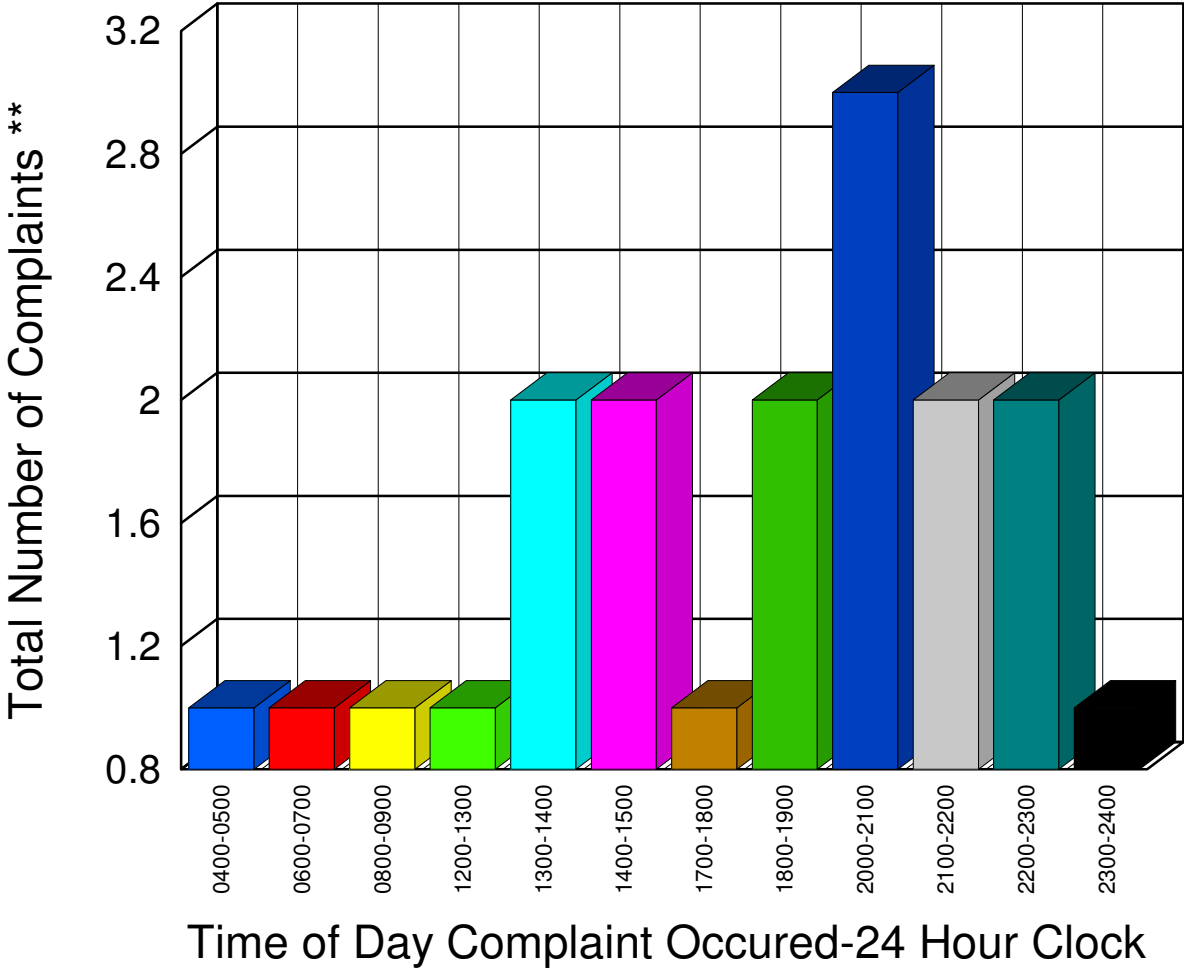

Muskegon County Sheriff's Office

Listing of Offense Reports - Moorland Township - 04/02/2009 21:57:30 to 04/29/2009 13:04:40

0400-0500	1
0600-0700	1
0800-0900	1
1200-1300	1
1300-1400	2
1400-1500	2
1700-1800	1
1800-1900	2
2000-2100	3
2100-2200	2
2200-2300	2
2300-2400	1

Total	19

** Complaints taken by Muskegon Sheriff's Office