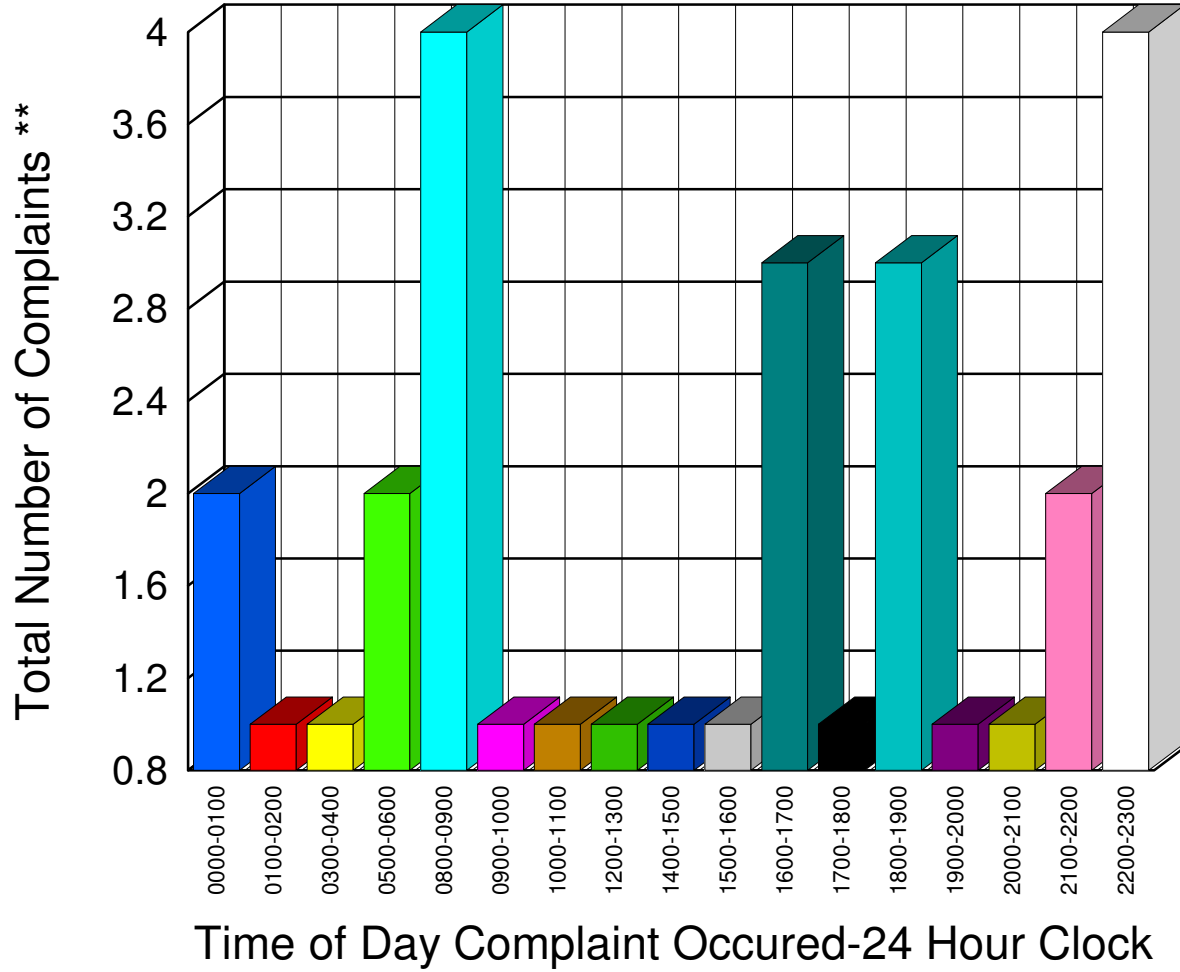

Muskegon County Sheriff's Office

Listing of Offense Reports-- 04/01/2009 00:00:00 to 04/30/2009 23:32:25

0000-0100	33
0100-0200	16
0200-0300	22
0300-0400	12
0400-0500	11
0500-0600	11
0600-0700	11
0700-0800	19
0800-0900	20
0900-1000	14
1000-1100	24
1100-1200	29
1200-1300	27
1300-1400	26
1400-1500	38
1500-1600	47
1600-1700	53
1700-1800	49
1800-1900	61
1900-2000	50
2000-2100	32
2100-2200	34
2200-2300	37
2300-2400	27

Total 703

** Complaints taken by Muskegon Sheriff's Office

Muskegon County Sheriff's Office

Listing of Offense Reports - Blue Lake Township - 04/01/2009 00:10:45 to 04/30/2009 09:00:31

0000-0100	2
0100-0200	1
0300-0400	1
0500-0600	2
0800-0900	4
0900-1000	1
1000-1100	1
1200-1300	1
1400-1500	1
1500-1600	1
1600-1700	3
1700-1800	1
1800-1900	3
1900-2000	1
2000-2100	1
2100-2200	2
2200-2300	4

Total 28

** Complaints taken by Muskegon Sheriff's Office

Muskegon County Sheriff's Office

Listing of Offense Reports - White River Township - 04/01/2009 21:14:26 to 04/30/2009 02:31:31

<u>0000-0100</u>	<u>1</u>
<u>0200-0300</u>	<u>1</u>
<u>0500-0600</u>	<u>1</u>
<u>0900-1000</u>	<u>1</u>
<u>1100-1200</u>	<u>1</u>
<u>1500-1600</u>	<u>1</u>
<u>2100-2200</u>	<u>1</u>
<u>2200-2300</u>	<u>1</u>

Total	8
-------	---

** Complaints taken by Muskegon Sheriff's Office

Muskegon County Sheriff's Office

Listing of Offense Reports - Whitehall Township - 04/01/2009 08:00:00 to 04/30/2009 21:19:41

0000-0100	1
0300-0400	1
0400-0500	1
0600-0700	1
0700-0800	1
1000-1100	1
1100-1200	1
1300-1400	1
1400-1500	2
1500-1600	3
1600-1700	5
1700-1800	3
1800-1900	2
1900-2000	2
2000-2100	3
2100-2200	3
2200-2300	2
2300-2400	3