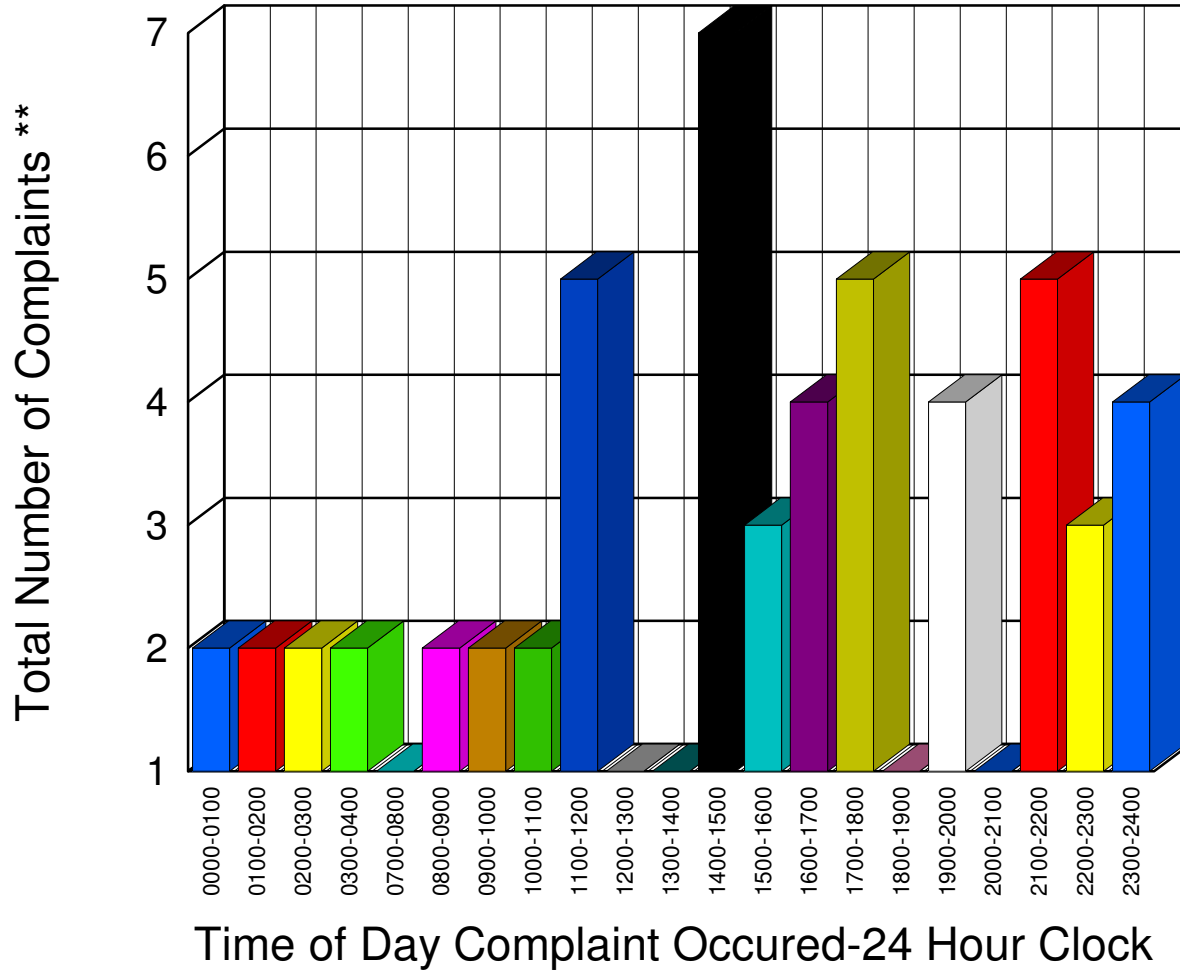

Muskegon County Sheriff's Office

Listing of Offense Reports - Laketon Township - 04/01/2009 15:05:00 to 04/30/2009 17:34:00

0000-0100	2
0100-0200	2
0200-0300	2
0300-0400	2
0700-0800	1
0800-0900	2
0900-1000	2
1000-1100	2
1100-1200	5
1200-1300	1
1300-1400	1
1400-1500	7
1500-1600	3
1600-1700	4
1700-1800	5
1800-1900	1
1900-2000	4
2000-2100	1
2100-2200	5
2200-2300	3
2300-2400	4

Total 59

** Complaints taken by Muskegon Sheriff's Office