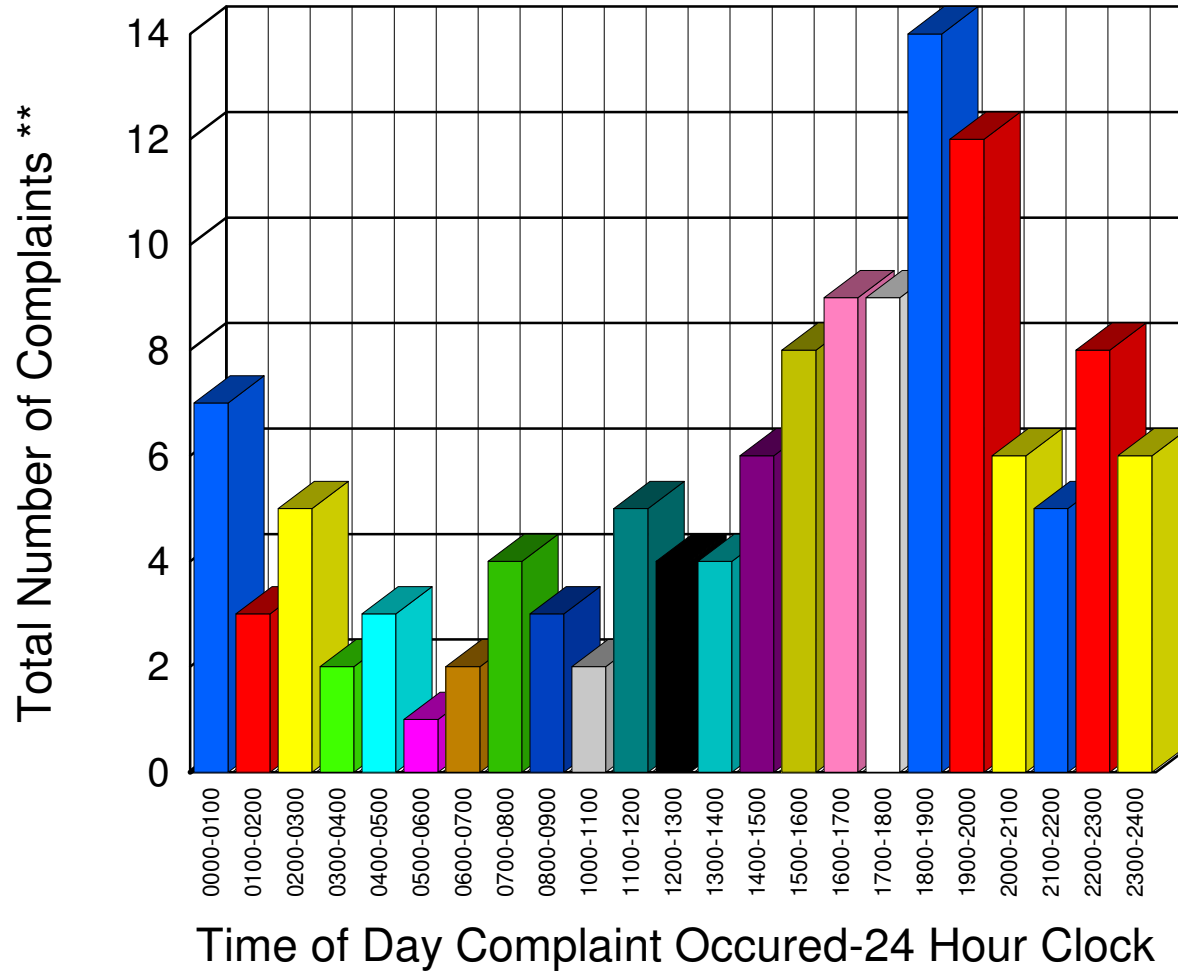

Total 703

** Complaints taken by Muskegon Sheriff's Office

Muskegon County Sheriff's Office

Listing of Offense Reports - Blue Lake Township - 04/01/2009 00:10:45 to 04/30/2009 09:00:31

0000-0100	2
0100-0200	1
0300-0400	1
0500-0600	2
0800-0900	4
0900-1000	1
1000-1100	1
1200-1300	1
1400-1500	1
1500-1600	1
1600-1700	3
1700-1800	1
1800-1900	3
1900-2000	1
2000-2100	1
2100-2200	2
2200-2300	4

Total 1

** Complaints taken by Muskegon Sheriff's Office

Muskegon County Sheriff's Office

Listing of Offense Reports - Lakewood Club and Dalton Township - 04/01/2009 14:50:26 to 04/30/2009 19:47:53

0000-0100	7
0100-0200	3
0200-0300	5
0300-0400	2
0400-0500	3
0500-0600	1
0600-0700	2
0700-0800	4
0800-0900	3
1000-1100	2
1100-1200	5
1200-1300	4
1300-1400	4
1400-1500	6
1500-1600	8
1600-1700	9
1700-1800	9
1800-1900	14
1900-2000	12
2000-2100	6
2100-2200	5
2200-2300	8
2300-2400	6

Total 28

** Complaints taken by Muskegon Sheriff's Office

Muskegon County Sheriff's Office

Listing of Offense Reports - White River Township - 04/01/2009 21:14:26 to 04/30/2009 02:31:31

<u>0000-0100</u>	<u>1</u>
<u>0200-0300</u>	<u>1</u>
<u>0500-0600</u>	<u>1</u>
<u>0900-1000</u>	<u>1</u>
<u>1100-1200</u>	<u>1</u>
<u>1500-1600</u>	<u>1</u>
<u>2100-2200</u>	<u>1</u>
<u>2200-2300</u>	<u>1</u>

Total	8
-------	---

** Complaints taken by Muskegon Sheriff's Office

Muskegon County Sheriff's Office

Listing of Offense Reports - Whitehall Township - 04/01/2009 08:00:00 to 04/30/2009 21:19:41

0000-0100	1
0300-0400	1
0400-0500	1
0600-0700	1
0700-0800	1
1000-1100	1
1100-1200	1
1300-1400	1
1400-1500	2
1500-1600	3
1600-1700	5
1700-1800	3
1800-1900	2
1900-2000	2
2000-2100	3
2100-2200	3
2200-2300	2
2300-2400	3