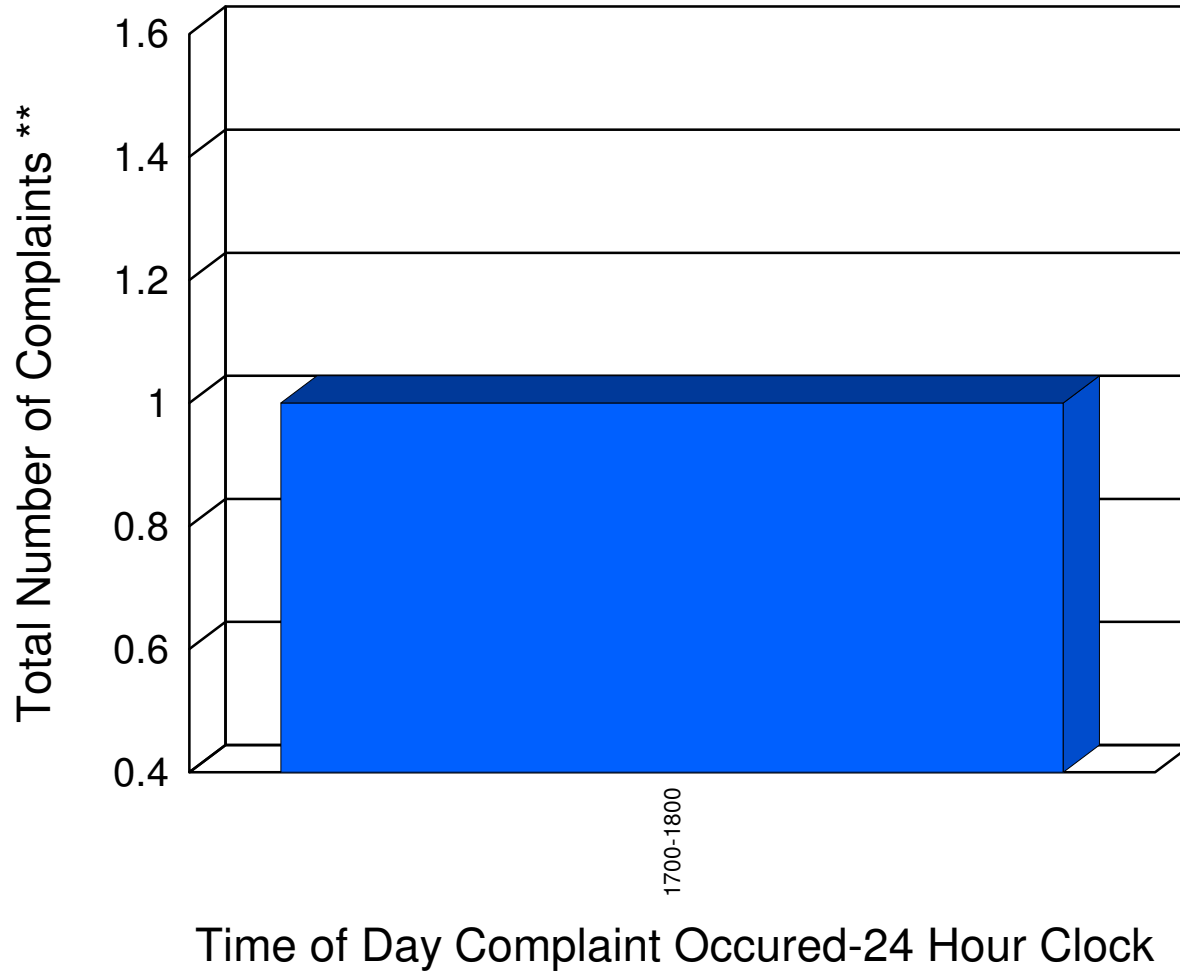

Muskegon County Sheriff's Office

Listing of Offense Reports - Cedar Creek Township - 04/02/2009 17:44:48 to 04/02/2009 17:44:48

1700-1800   1

Total   1

** Complaints taken by Muskegon Sheriff's Office

Muskegon County Sheriff's Office

Listing of Offense Reports - Lakewood Club and Dalton Township - 04/01/2009 14:50:26 to 04/30/2009 19:47:53

0000-0100	7
0100-0200	3
0200-0300	5
0300-0400	2
0400-0500	3
0500-0600	1
0600-0700	2
0700-0800	4
0800-0900	3
1000-1100	2
1100-1200	5
1200-1300	4
1300-1400	4
1400-1500	6
1500-1600	8
1600-1700	9
1700-1800	9
1800-1900	14
1900-2000	12
2000-2100	6
2100-2200	5
2200-2300	8
2300-2400	6