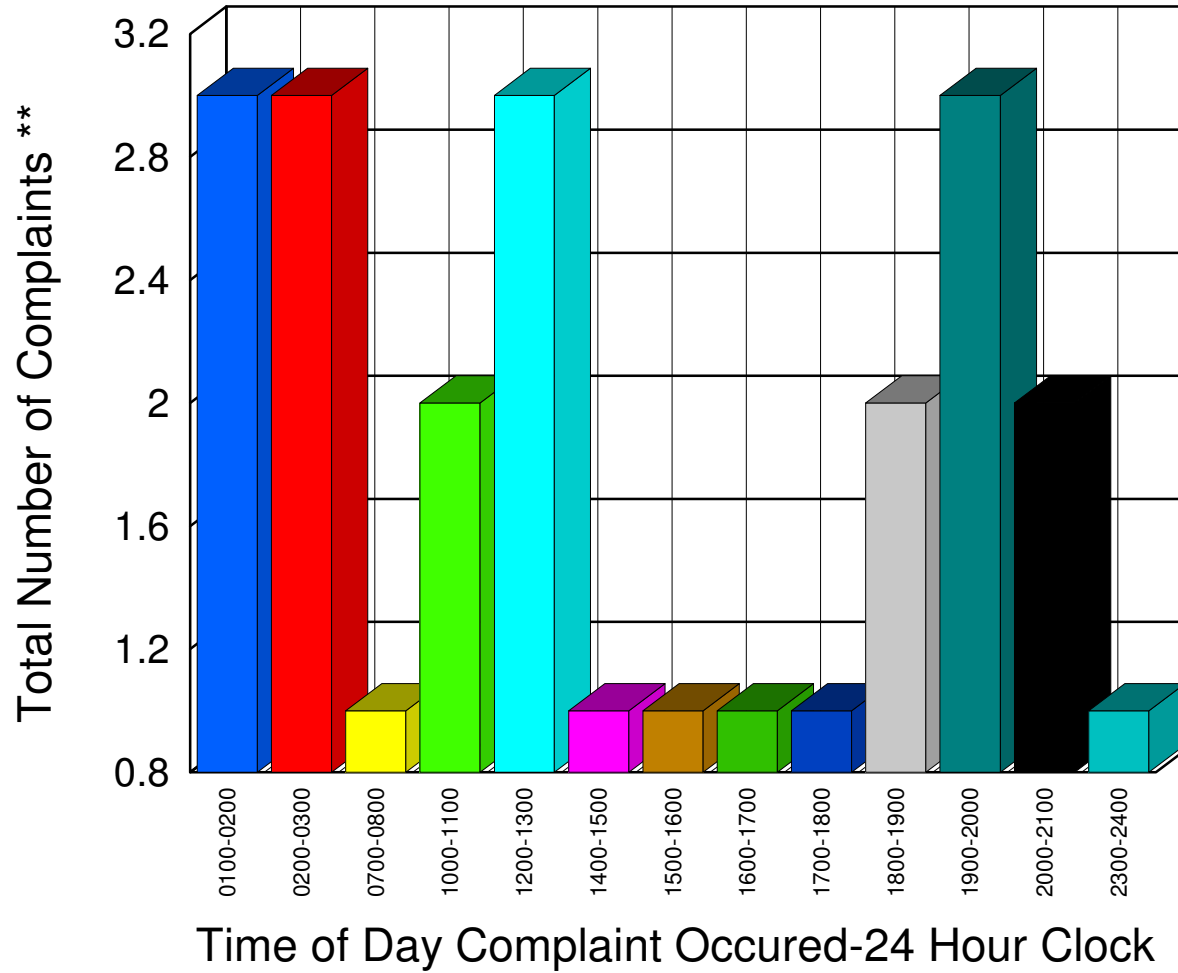

Muskegon County Sheriff's Office

Listing of Offense Reports - Ravenna Village and Township - 04/03/2009 10:09:00 to 04/30/2009 15:14:25

0100-0200	3
0200-0300	3
0700-0800	1
1000-1100	2
1200-1300	3
1400-1500	1
1500-1600	1
1600-1700	1
1700-1800	1
1800-1900	2
1900-2000	3
2000-2100	2
2300-2400	1

Total 24

** Complaints taken by Muskegon Sheriff's Office