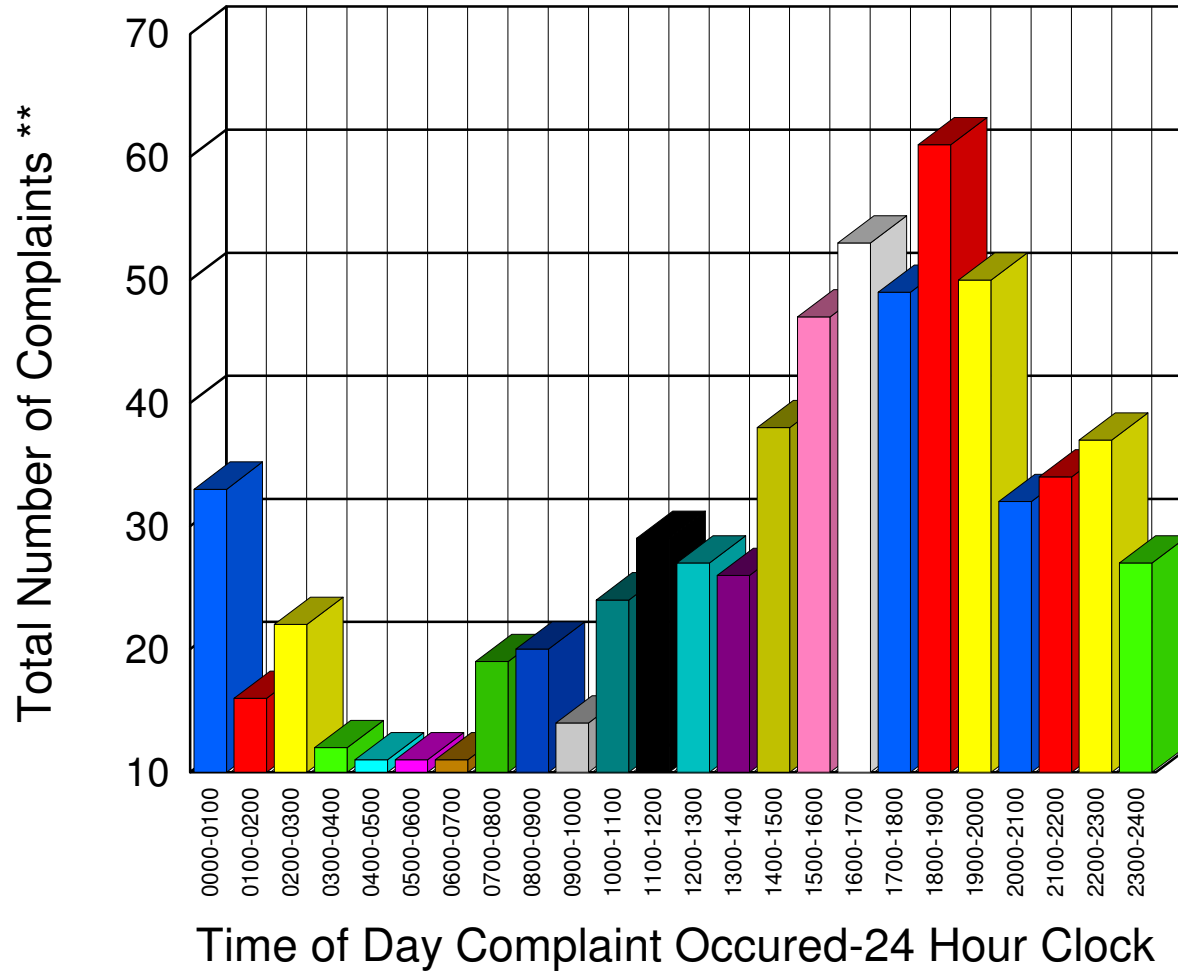

Muskegon County Sheriff's Office

Listing of Offense Reports-- 04/01/2009 00:00:00 to 04/30/2009 23:32:25

0000-0100	33
0100-0200	16
0200-0300	22
0300-0400	12
0400-0500	11
0500-0600	11
0600-0700	11
0700-0800	19
0800-0900	20
0900-1000	14
1000-1100	24
1100-1200	29
1200-1300	27
1300-1400	26
1400-1500	38
1500-1600	47
1600-1700	53
1700-1800	49
1800-1900	61
1900-2000	50
2000-2100	32
2100-2200	34
2200-2300	37
2300-2400	27

Total 703

** Complaints taken by Muskegon Sheriff's Office

Muskegon County Sheriff's Office

Listing of Offense Reports - Blue Lake Township - 04/01/2009 00:10:45 to 04/30/2009 09:00:31

0000-0100	2
0100-0200	1
0300-0400	1
0500-0600	2
0800-0900	4
0900-1000	1
1000-1100	1
1200-1300	1
1400-1500	1
1500-1600	1
1600-1700	3
1700-1800	1
1800-1900	3
1900-2000	1
2000-2100	1
2100-2200	2
2200-2300	4

Total 28

** Complaints taken by Muskegon Sheriff's Office

Muskegon County Sheriff's Office

Listing of Offense Reports - White River Township - 04/01/2009 21:14:26 to 04/30/2009 02:31:31

<u>0000-0100</u>	<u>1</u>
<u>0200-0300</u>	<u>1</u>
<u>0500-0600</u>	<u>1</u>
<u>0900-1000</u>	<u>1</u>
<u>1100-1200</u>	<u>1</u>
<u>1500-1600</u>	<u>1</u>
<u>2100-2200</u>	<u>1</u>
<u>2200-2300</u>	<u>1</u>

Total	8
-------	---

** Complaints taken by Muskegon Sheriff's Office

Muskegon County Sheriff's Office

Listing of Offense Reports - Whitehall Township - 04/01/2009 08:00:00 to 04/30/2009 21:19:41

0000-0100	1
0300-0400	1
0400-0500	1
0600-0700	1
0700-0800	1
1000-1100	1
1100-1200	1
1300-1400	1
1400-1500	2
1500-1600	3
1600-1700	5
1700-1800	3
1800-1900	2
1900-2000	2
2000-2100	3
2100-2200	3
2200-2300	2
2300-2400	3