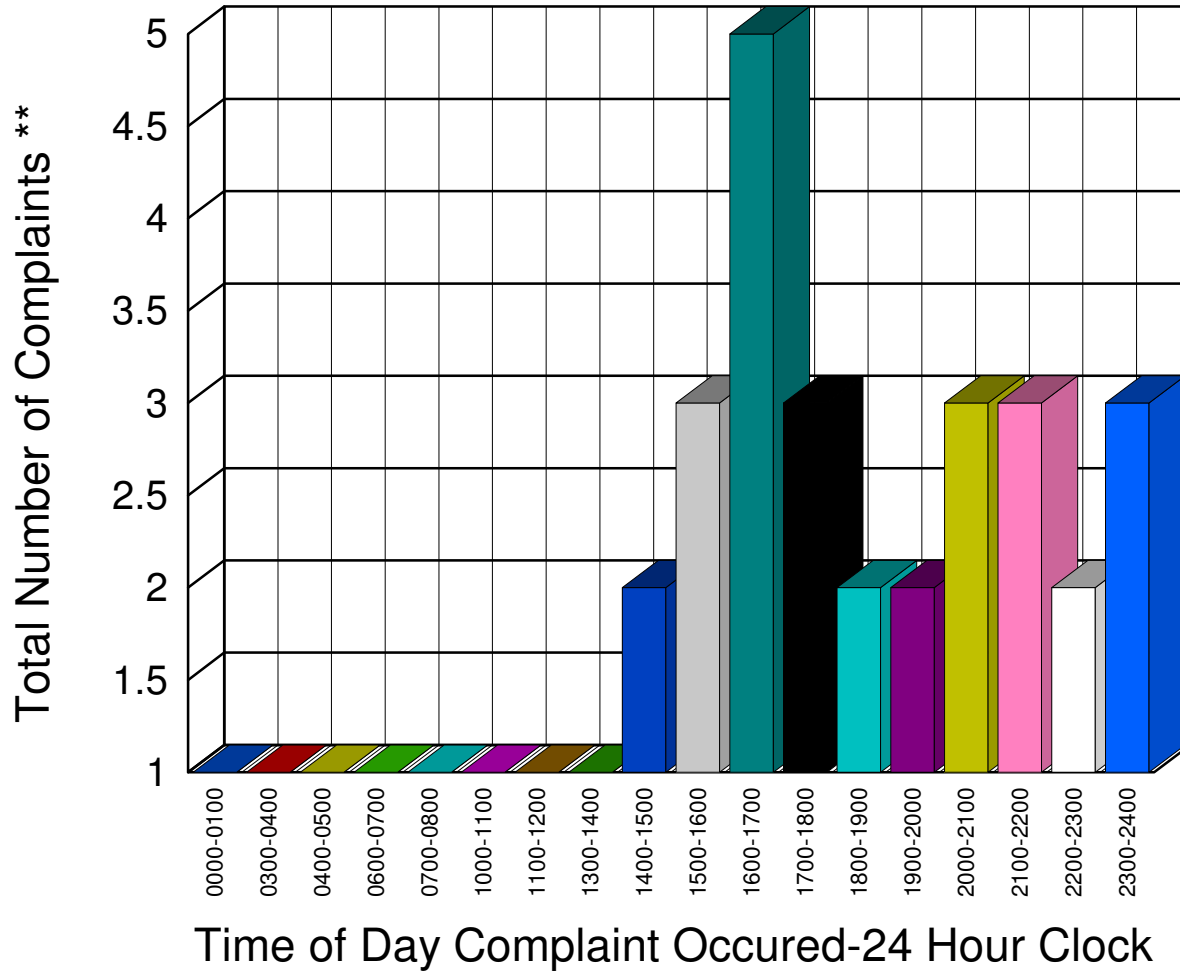

Muskegon County Sheriff's Office

Listing of Offense Reports - Sullivan Township - 04/01/2009 12:30:00 to 04/30/2009 19:00:00

0200-0300	2
0600-0700	1
0800-0900	2
1100-1200	2
1200-1300	2
1400-1500	1
1500-1600	1
1600-1700	3
1700-1800	2
1800-1900	3
1900-2000	3
2000-2100	2
2100-2200	4

Total 28

** Complaints taken by Muskegon Sheriff's Office

Muskegon County Sheriff's Office

Listing of Offense Reports - White River Township - 04/01/2009 21:14:26 to 04/30/2009 02:31:31

<u>0000-0100</u>	<u>1</u>
<u>0200-0300</u>	<u>1</u>
<u>0500-0600</u>	<u>1</u>
<u>0900-1000</u>	<u>1</u>
<u>1100-1200</u>	<u>1</u>
<u>1500-1600</u>	<u>1</u>
<u>2100-2200</u>	<u>1</u>
<u>2200-2300</u>	<u>1</u>

Total	8
-------	---

** Complaints taken by Muskegon Sheriff's Office

Muskegon County Sheriff's Office

Listing of Offense Reports - Whitehall Township - 04/01/2009 08:00:00 to 04/30/2009 21:19:41

0000-0100	1
0300-0400	1
0400-0500	1
0600-0700	1
0700-0800	1
1000-1100	1
1100-1200	1
1300-1400	1
1400-1500	2
1500-1600	3
1600-1700	5
1700-1800	3
1800-1900	2
1900-2000	2
2000-2100	3
2100-2200	3
2200-2300	2
2300-2400	3