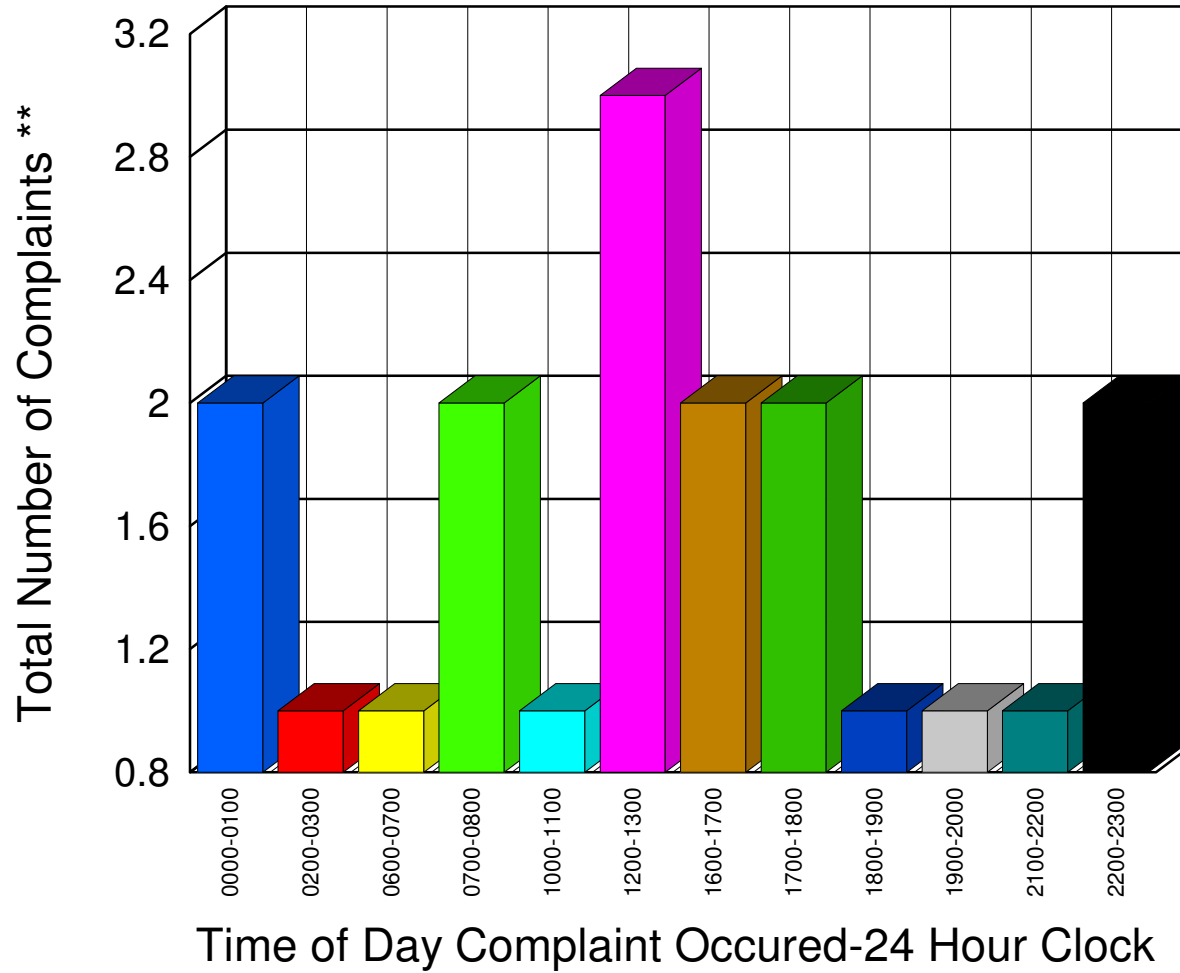

Muskegon County Sheriff's Office

Listing of Offense Reports - Montague Township - 04/02/2009 07:21:39 to 04/30/2009 02:38:00

0000-0100	2
0200-0300	1
0600-0700	1
0700-0800	2
1000-1100	1
1200-1300	3
1600-1700	2
1700-1800	2
1800-1900	1
1900-2000	1
2100-2200	1
2200-2300	2

Total **19**

** Complaints taken by Muskegon Sheriff's Office