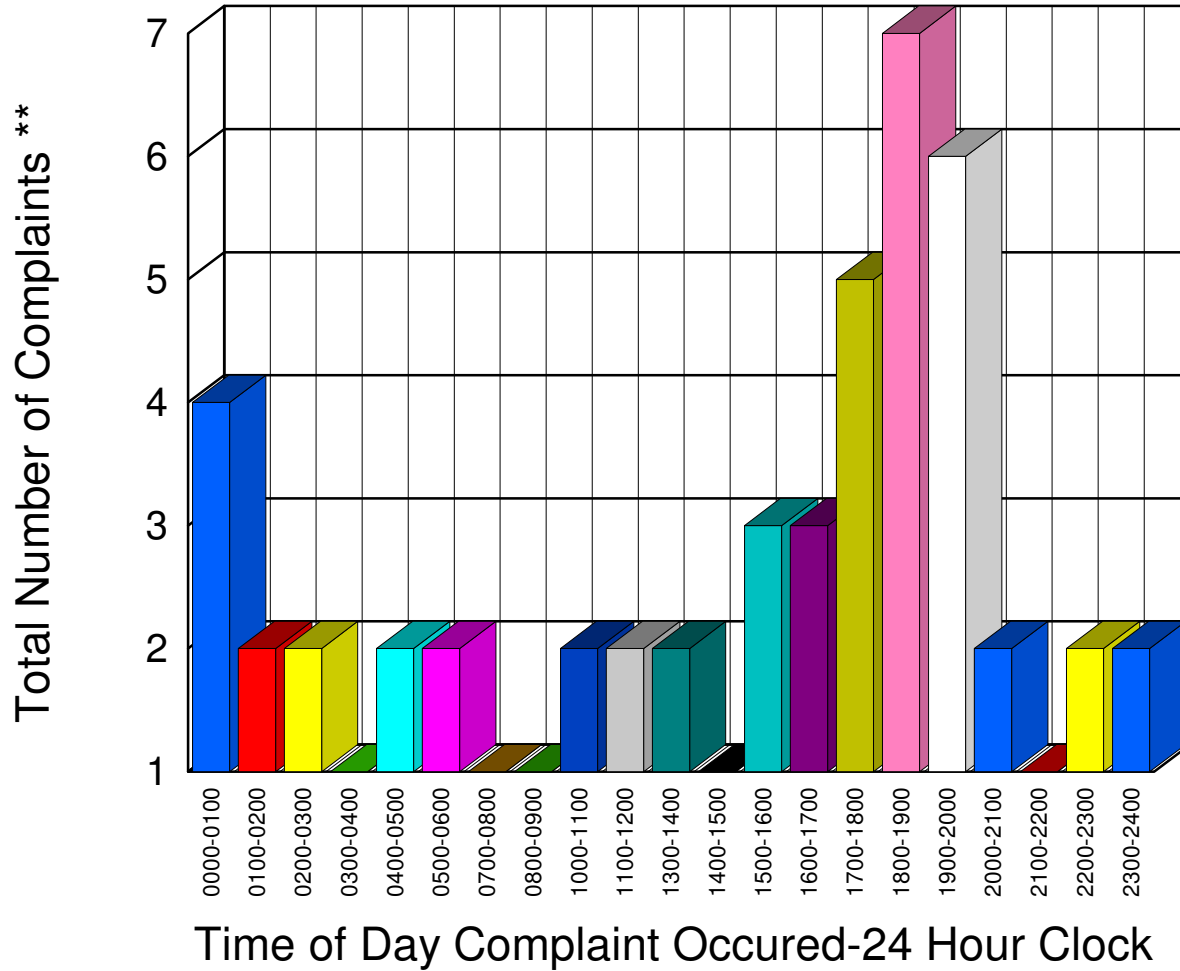

Total 128

** Complaints taken by Muskegon Sheriff's Office

Muskegon County Sheriff's Office

Listing of Offense Reports - Egelston Township - 04/01/2009 17:45:59 to 04/30/2009 23:32:25

0000-0100	1
0100-0200	1
0200-0300	3
0300-0400	3
0400-0500	2
0500-0600	3
0600-0700	2
0700-0800	4
0800-0900	1
0900-1000	3
1000-1100	7
1100-1200	5
1200-1300	5
1300-1400	4
1400-1500	6
1500-1600	5
1600-1700	12
1700-1800	7
1800-1900	14
1900-2000	8
2000-2100	7
2100-2200	5
2200-2300	9
2300-2400	7

Total 124

** Complaints taken by Muskegon Sheriff's Office

Muskegon County Sheriff's Office

Listing of Offense Reports - Fruitland Township - 04/02/2009 00:00:00 to 04/30/2009 04:24:55

0000-0100	4
0100-0200	2
0200-0300	2
0300-0400	1
0400-0500	2
0500-0600	2
0700-0800	1
0800-0900	1
1000-1100	2
1100-1200	2
1300-1400	2
1400-1500	1
1500-1600	3
1600-1700	3
1700-1800	5
1800-1900	7
1900-2000	6
2000-2100	2
2100-2200	1
2200-2300	2
2300-2400	2

Total 28

** Complaints taken by Muskegon Sheriff's Office

Muskegon County Sheriff's Office

Listing of Offense Reports - White River Township - 04/01/2009 21:14:26 to 04/30/2009 02:31:31

<u>0000-0100</u>	<u>1</u>
<u>0200-0300</u>	<u>1</u>
<u>0500-0600</u>	<u>1</u>
<u>0900-1000</u>	<u>1</u>
<u>1100-1200</u>	<u>1</u>
<u>1500-1600</u>	<u>1</u>
<u>2100-2200</u>	<u>1</u>
<u>2200-2300</u>	<u>1</u>

Total	8
-------	---

** Complaints taken by Muskegon Sheriff's Office

Muskegon County Sheriff's Office

Listing of Offense Reports - Whitehall Township - 04/01/2009 08:00:00 to 04/30/2009 21:19:41

0000-0100	1
0300-0400	1
0400-0500	1
0600-0700	1
0700-0800	1
1000-1100	1
1100-1200	1
1300-1400	1
1400-1500	2
1500-1600	3
1600-1700	5
1700-1800	3
1800-1900	2
1900-2000	2
2000-2100	3
2100-2200	3
2200-2300	2
2300-2400	3