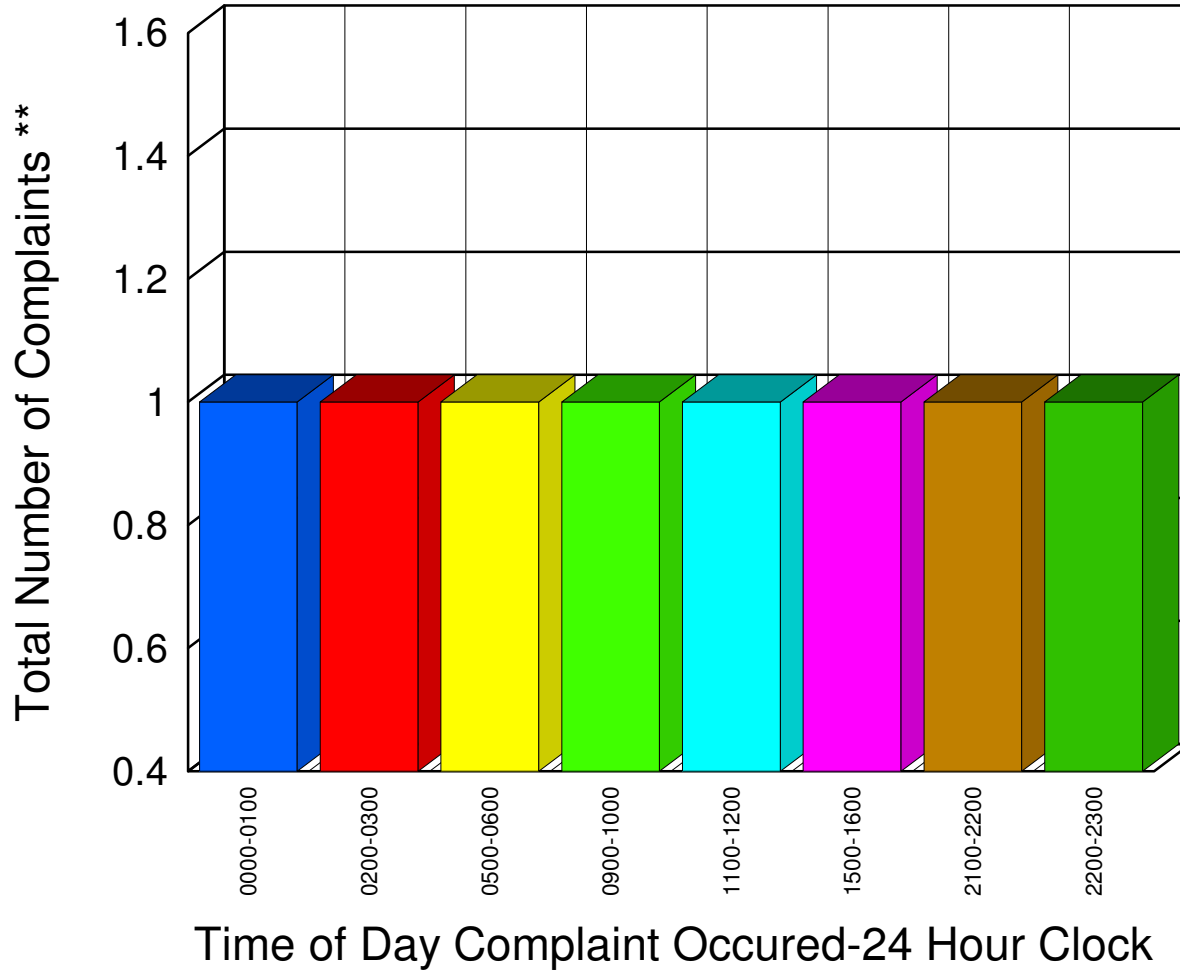

0100-0200	3
0200-0300	3
0700-0800	1
1000-1100	2
1200-1300	3
1400-1500	1
1500-1600	1
1600-1700	1
1700-1800	1
1800-1900	2
1900-2000	3
2000-2100	2
2300-2400	1

Total 24

** Complaints taken by Muskegon Sheriff's Office

Muskegon County Sheriff's Office

Listing of Offense Reports - Sullivan Township - 04/01/2009 12:30:00 to 04/30/2009 19:00:00

0200-0300	2
0600-0700	1
0800-0900	2
1100-1200	2
1200-1300	2
1400-1500	1
1500-1600	1
1600-1700	3
1700-1800	2
1800-1900	3
1900-2000	3
2000-2100	2
2100-2200	4

Total 28

** Complaints taken by Muskegon Sheriff's Office

Muskegon County Sheriff's Office

Listing of Offense Reports - White River Township - 04/01/2009 21:14:26 to 04/30/2009 02:31:31

<u>0000-0100</u>	<u>1</u>
<u>0200-0300</u>	<u>1</u>
<u>0500-0600</u>	<u>1</u>
<u>0900-1000</u>	<u>1</u>
<u>1100-1200</u>	<u>1</u>
<u>1500-1600</u>	<u>1</u>
<u>2100-2200</u>	<u>1</u>
<u>2200-2300</u>	<u>1</u>