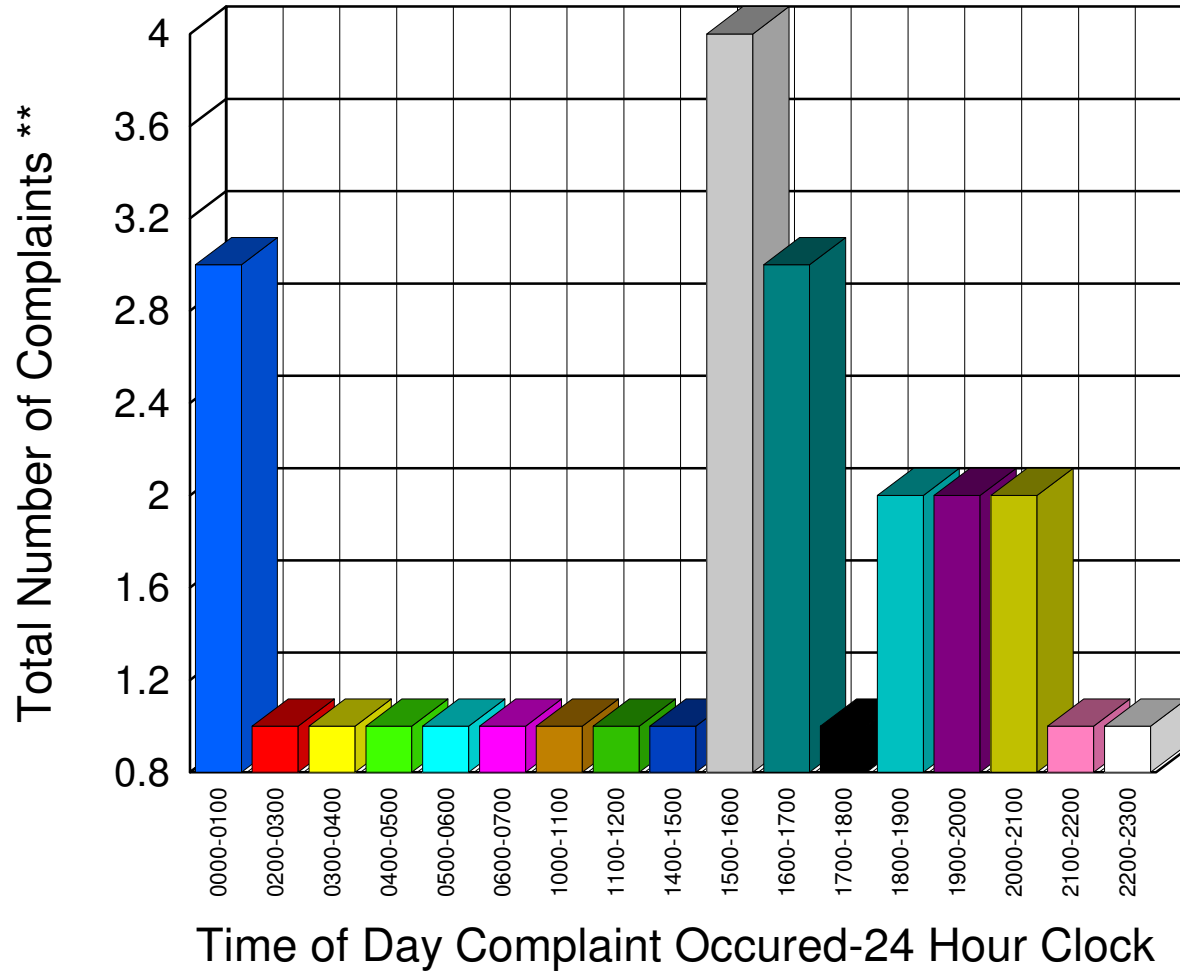

Muskegon County Sheriff's Office

Listing of Offense Reports - Casnovia Village and Township - 04/01/2009 10:53:04 to 04/28/2009 20:46:00

0000-0100	3
0200-0300	1
0300-0400	1
0400-0500	1
0500-0600	1
0600-0700	1
1000-1100	1
1100-1200	1
1400-1500	1
1500-1600	4
1600-1700	3
1700-1800	1
1800-1900	2
1900-2000	2
2000-2100	2
2100-2200	1
2200-2300	1

Total	27

** Complaints taken by Muskegon Sheriff's Office