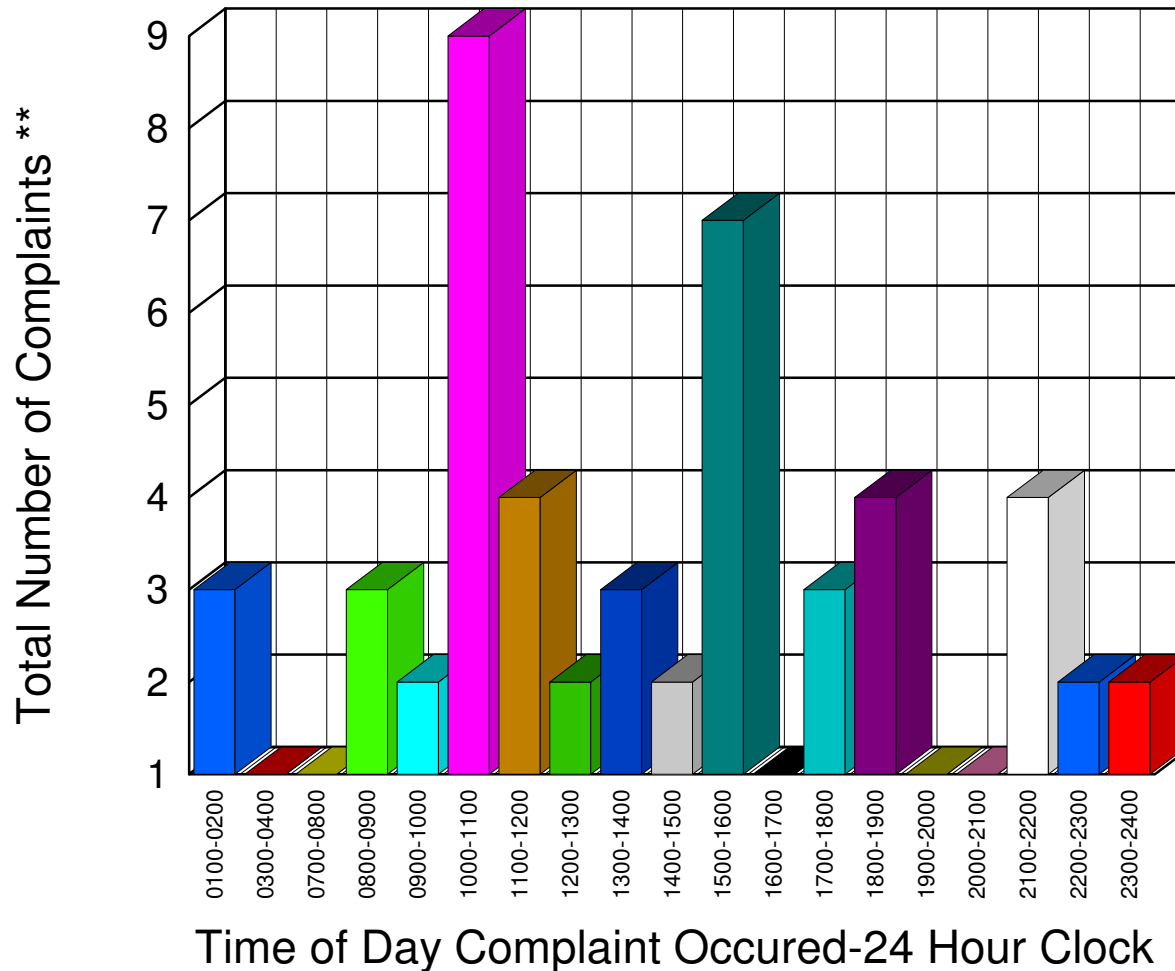

Total 38

** Complaints taken by Muskegon Sheriff's Office

Muskegon County Sheriff's Office

Listing of Offense Reports--Sullivan Township 08/01/2006 to 08/31/2006

0000-0100	2
0100-0200	2
0200-0300	1
0300-0400	1
0500-0600	1
0700-0800	1
0800-0900	4
0900-1000	1
1100-1200	4
1300-1400	2
1400-1500	2
1500-1600	1
1600-1700	3
1700-1800	1
1900-2000	1
2000-2100	1
2100-2200	3
2200-2300	2
2300-2400	1

Total 34

** Complaints taken by Muskegon Sheriff's Office

Muskegon County Sheriff's Office

Listing of Offense Reports--White River Township 08/02/2006 to 08/31/2006

0000-0100	1
0200-0300	1
0600-0700	1
0700-0800	1
1000-1100	1
1100-1200	2
1500-1600	2
1600-1700	2
1700-1800	3
1800-1900	2
1900-2000	1
2200-2300	1
2300-2400	1

Total 19

** Complaints taken by Muskegon Sheriff's Office

Muskegon County Sheriff's Office

Listing of Offense Reports--Whitehall Township 08/01/2006 to 08/31/2006

0100-0200	3
0300-0400	1
0700-0800	1
0800-0900	3
0900-1000	2
1000-1100	9
1100-1200	4
1200-1300	2
1300-1400	3
1400-1500	2
1500-1600	7
1600-1700	1
1700-1800	3
1800-1900	4
1900-2000	1
2000-2100	1
2100-2200	4
2200-2300	2
2300-2400	2