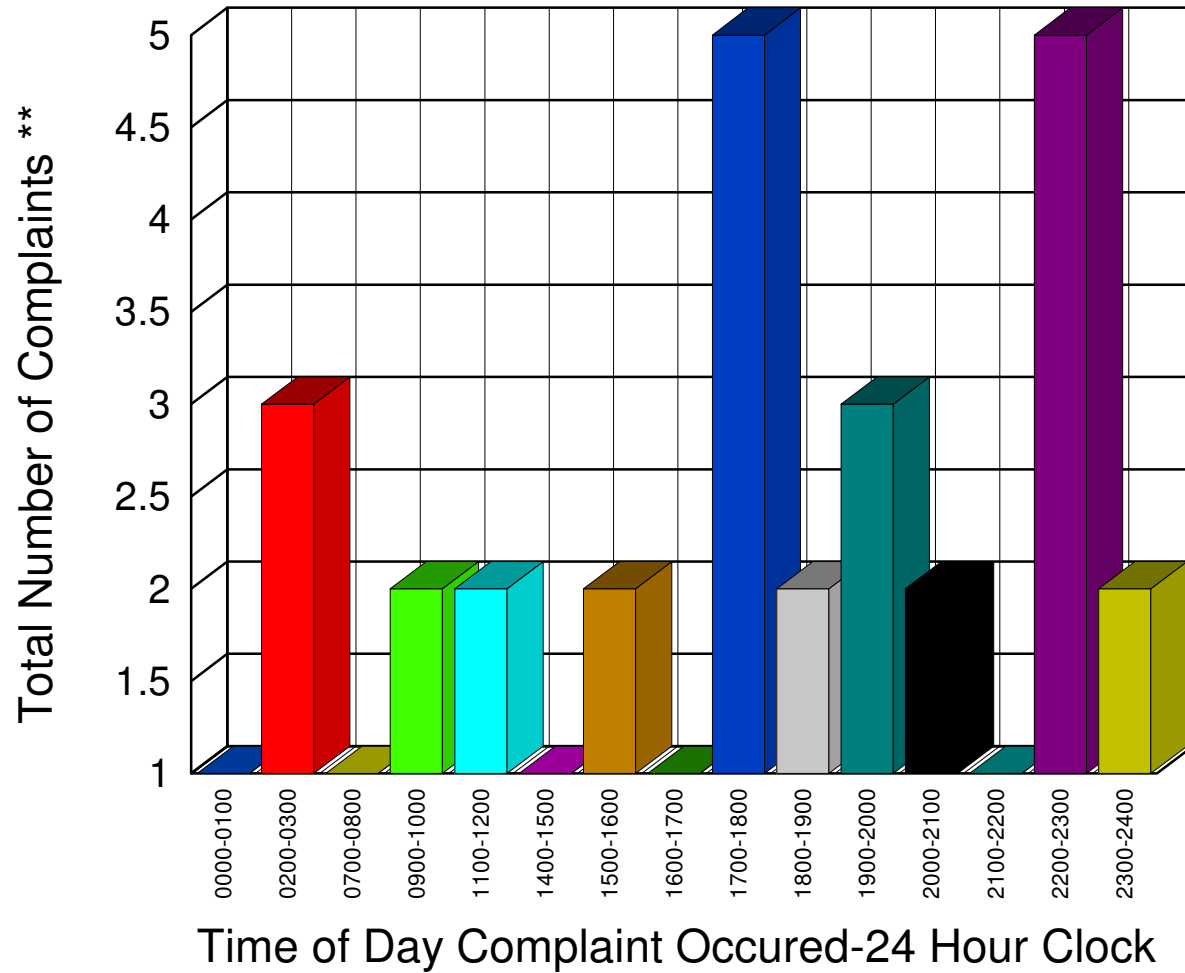

Muskegon County Sheriff's Office

Listing of Offense Reports--Casnovia and Casnovia Township 08/01/2006 to 08/30/2006

0000-0100	1
0200-0300	3
0700-0800	1
0900-1000	2
1100-1200	2
1400-1500	1
1500-1600	2
1600-1700	1
1700-1800	5
1800-1900	2
1900-2000	3
2000-2100	2
2100-2200	1
2200-2300	5
2300-2400	2

Total 33

** Complaints taken by Muskegon Sheriff's Office