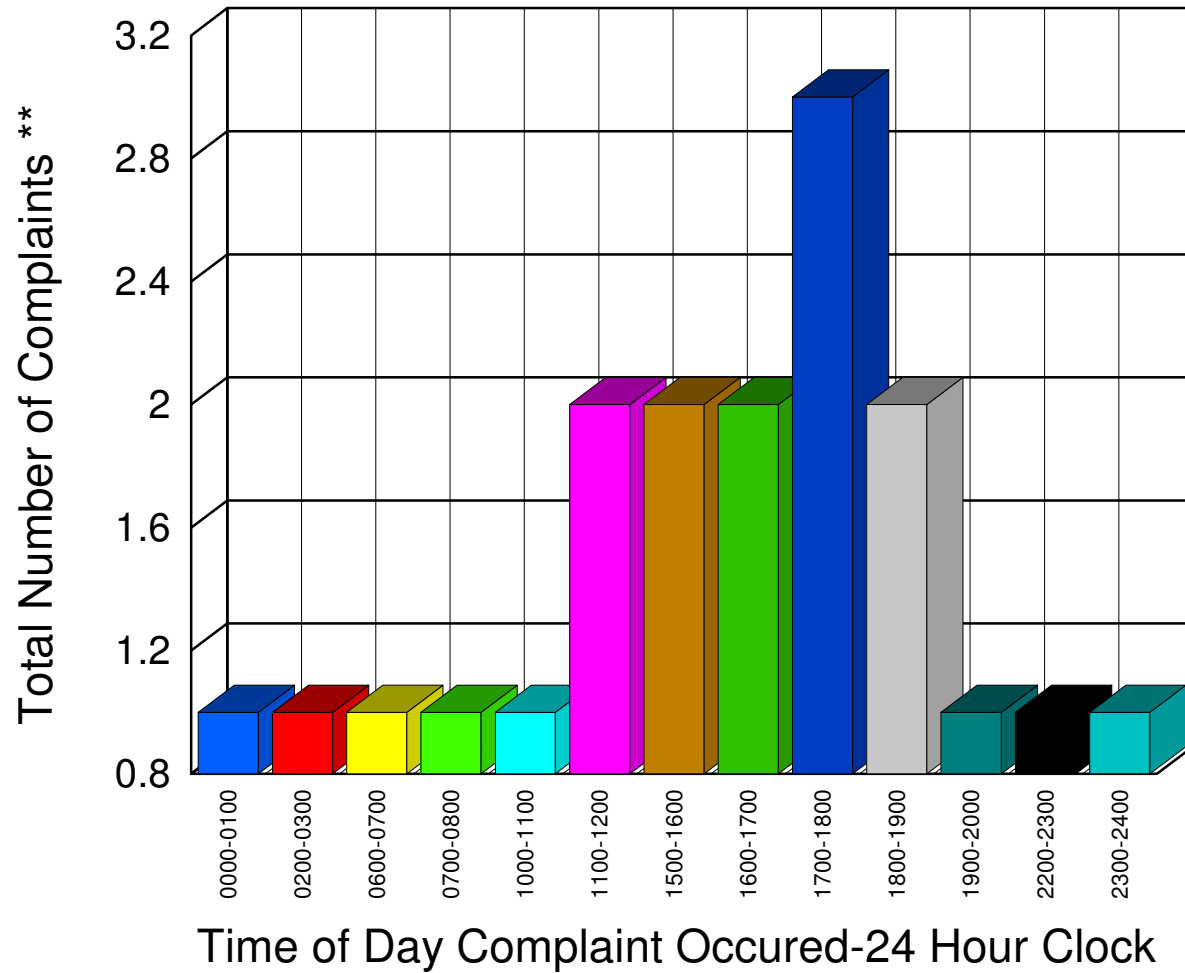

Total 35

** Complaints taken by Muskegon Sheriff's Office

Muskegon County Sheriff's Office

Listing of Offense Reports--Ravenna and Ravenna Township 08/02/2006 to 08/31/2006

0000-0100	5
0100-0200	1
0200-0300	1
0300-0400	3
0500-0600	1
0600-0700	1
0700-0800	1
0900-1000	2
1000-1100	1
1100-1200	3
1200-1300	2
1400-1500	2
1500-1600	3
1600-1700	1
1700-1800	1
1800-1900	3
1900-2000	1
2000-2100	1
2100-2200	2
2200-2300	2
2300-2400	1

Total 38

** Complaints taken by Muskegon Sheriff's Office

Muskegon County Sheriff's Office

Listing of Offense Reports--Sullivan Township 08/01/2006 to 08/31/2006

0000-0100	2
0100-0200	2
0200-0300	1
0300-0400	1
0500-0600	1
0700-0800	1
0800-0900	4
0900-1000	1
1100-1200	4
1300-1400	2
1400-1500	2
1500-1600	1
1600-1700	3
1700-1800	1
1900-2000	1
2000-2100	1
2100-2200	3
2200-2300	2
2300-2400	1

Total **34**

** Complaints taken by Muskegon Sheriff's Office

Muskegon County Sheriff's Office

Listing of Offense Reports--White River Township 08/02/2006 to 08/31/2006

0000-0100	1
0200-0300	1
0600-0700	1
0700-0800	1
1000-1100	1
1100-1200	2
1500-1600	2
1600-1700	2
1700-1800	3
1800-1900	2
1900-2000	1
2200-2300	1
2300-2400	1