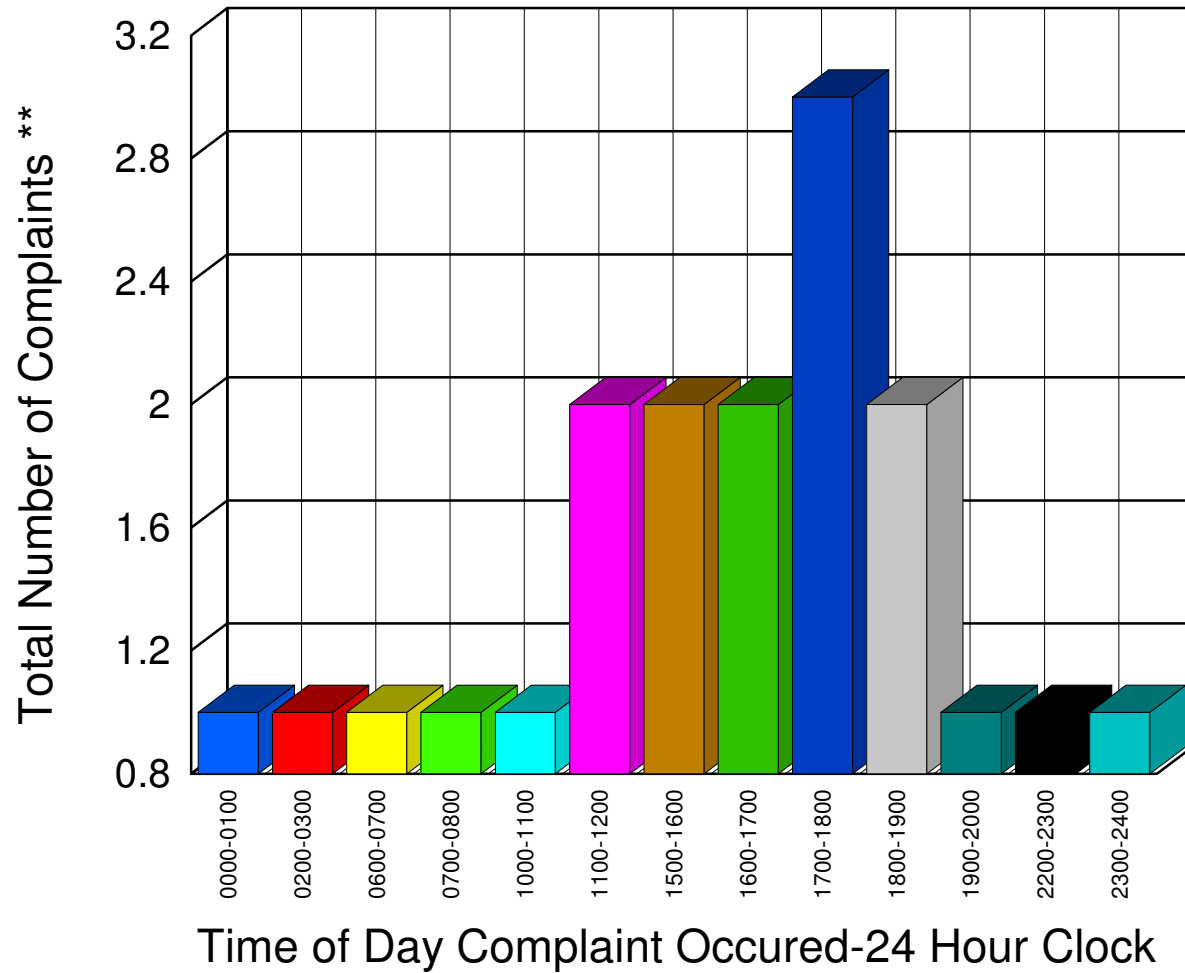

Total 35

** Complaints taken by Muskegon Sheriff's Office

Muskegon County Sheriff's Office

Listing of Offense Reports--Ravenna and Ravenna Township 08/02/2006 to 08/31/2006

0000-0100	5
0100-0200	1
0200-0300	1
0300-0400	3
0500-0600	1
0600-0700	1
0700-0800	1
0900-1000	2
1000-1100	1
1100-1200	3
1200-1300	2
1400-1500	2
1500-1600	3
1600-1700	1
1700-1800	1
1800-1900	3
1900-2000	1
2000-2100	1
2100-2200	2
2200-2300	2
2300-2400	1

Total 38

** Complaints taken by Muskegon Sheriff's Office

Muskegon County Sheriff's Office

Listing of Offense Reports--Sullivan Township 08/01/2006 to 08/31/2006

0000-0100	2
0100-0200	2
0200-0300	1
0300-0400	1
0500-0600	1
0700-0800	1
0800-0900	4
0900-1000	1
1100-1200	4
1300-1400	2
1400-1500	2
1500-1600	1
1600-1700	3
1700-1800	1
1900-2000	1
2000-2100	1
2100-2200	3
2200-2300	2
2300-2400	1

Total 34

** Complaints taken by Muskegon Sheriff's Office

Muskegon County Sheriff's Office

Listing of Offense Reports--White River Township 08/02/2006 to 08/31/2006

0000-0100	1
0200-0300	1
0600-0700	1
0700-0800	1
1000-1100	1
1100-1200	2
1500-1600	2
1600-1700	2
1700-1800	3
1800-1900	2
1900-2000	1
2200-2300	1
2300-2400	1