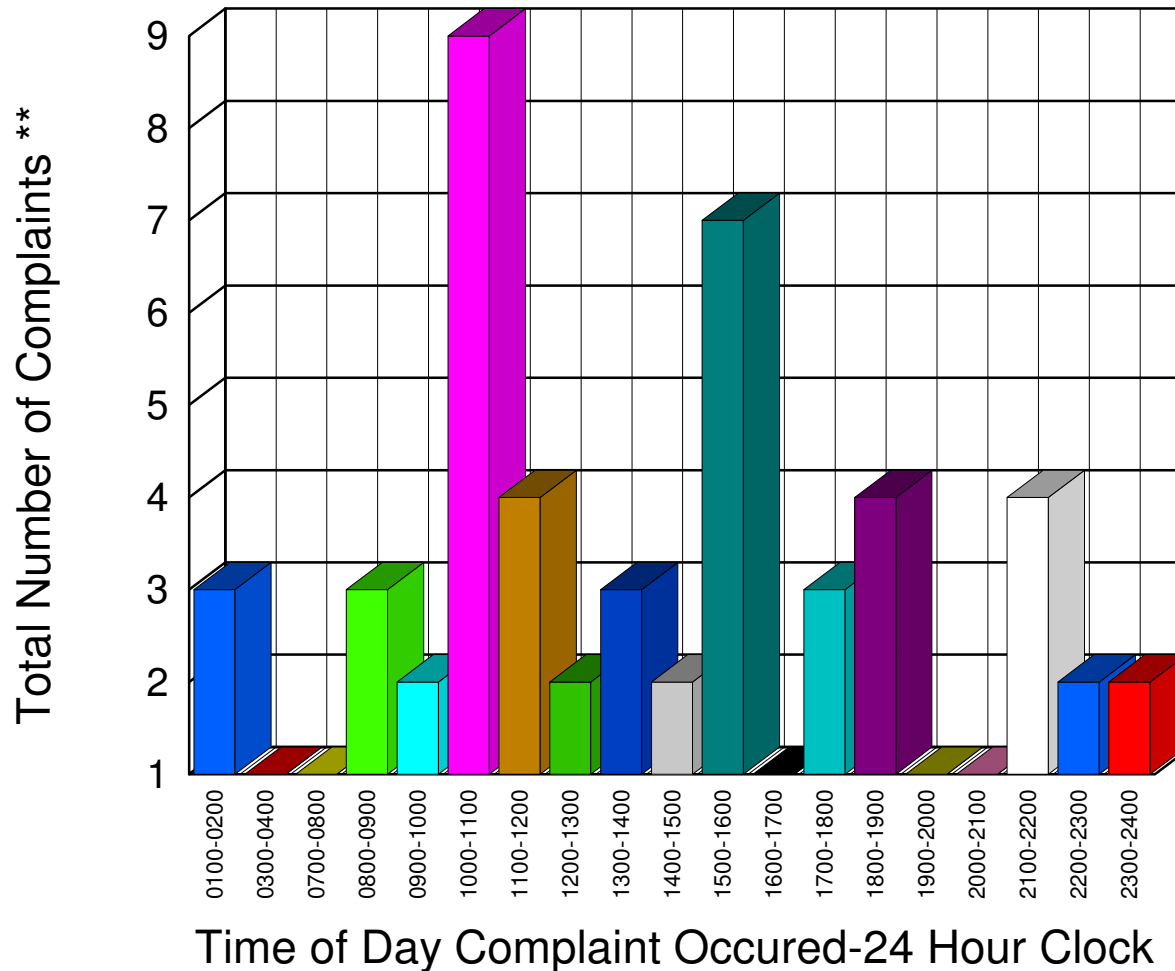

Total 38

** Complaints taken by Muskegon Sheriff's Office

Muskegon County Sheriff's Office

Listing of Offense Reports--Sullivan Township 08/01/2006 to 08/31/2006

0000-0100	2
0100-0200	2
0200-0300	1
0300-0400	1
0500-0600	1
0700-0800	1
0800-0900	4
0900-1000	1
1100-1200	4
1300-1400	2
1400-1500	2
1500-1600	1
1600-1700	3
1700-1800	1
1900-2000	1
2000-2100	1
2100-2200	3
2200-2300	2
2300-2400	1

Total **34**

** Complaints taken by Muskegon Sheriff's Office

Muskegon County Sheriff's Office

Listing of Offense Reports--White River Township 08/02/2006 to 08/31/2006

0000-0100	1
0200-0300	1
0600-0700	1
0700-0800	1
1000-1100	1
1100-1200	2
1500-1600	2
1600-1700	2
1700-1800	3
1800-1900	2
1900-2000	1
2200-2300	1
2300-2400	1

Total 19

** Complaints taken by Muskegon Sheriff's Office

Muskegon County Sheriff's Office

Listing of Offense Reports--Whitehall Township 08/01/2006 to 08/31/2006

0100-0200	3
0300-0400	1
0700-0800	1
0800-0900	3
0900-1000	2
1000-1100	9
1100-1200	4
1200-1300	2
1300-1400	3
1400-1500	2
1500-1600	7
1600-1700	1
1700-1800	3
1800-1900	4
1900-2000	1
2000-2100	1
2100-2200	4
2200-2300	2
2300-2400	2