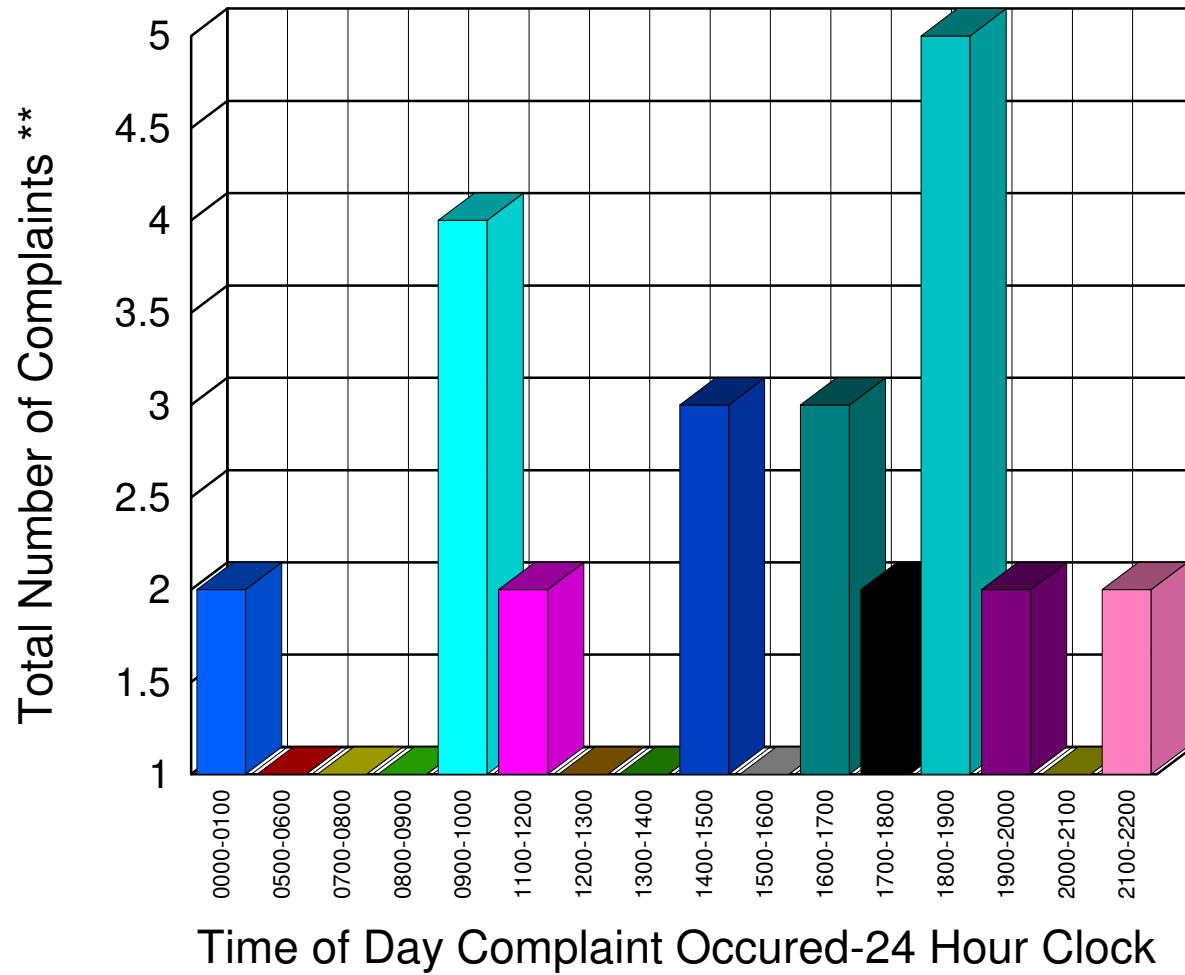

Muskegon County Sheriff's Office

Listing of Offense Reports--Montague Township 08/01/2006 to 08/31/2006

0000-0100	2
0500-0600	1
0700-0800	1
0800-0900	1
0900-1000	4
1100-1200	2
1200-1300	1
1300-1400	1
1400-1500	3
1500-1600	1
1600-1700	3
1700-1800	2
1800-1900	5
1900-2000	2
2000-2100	1
2100-2200	2

Total **32**

** Complaints taken by Muskegon Sheriff's Office