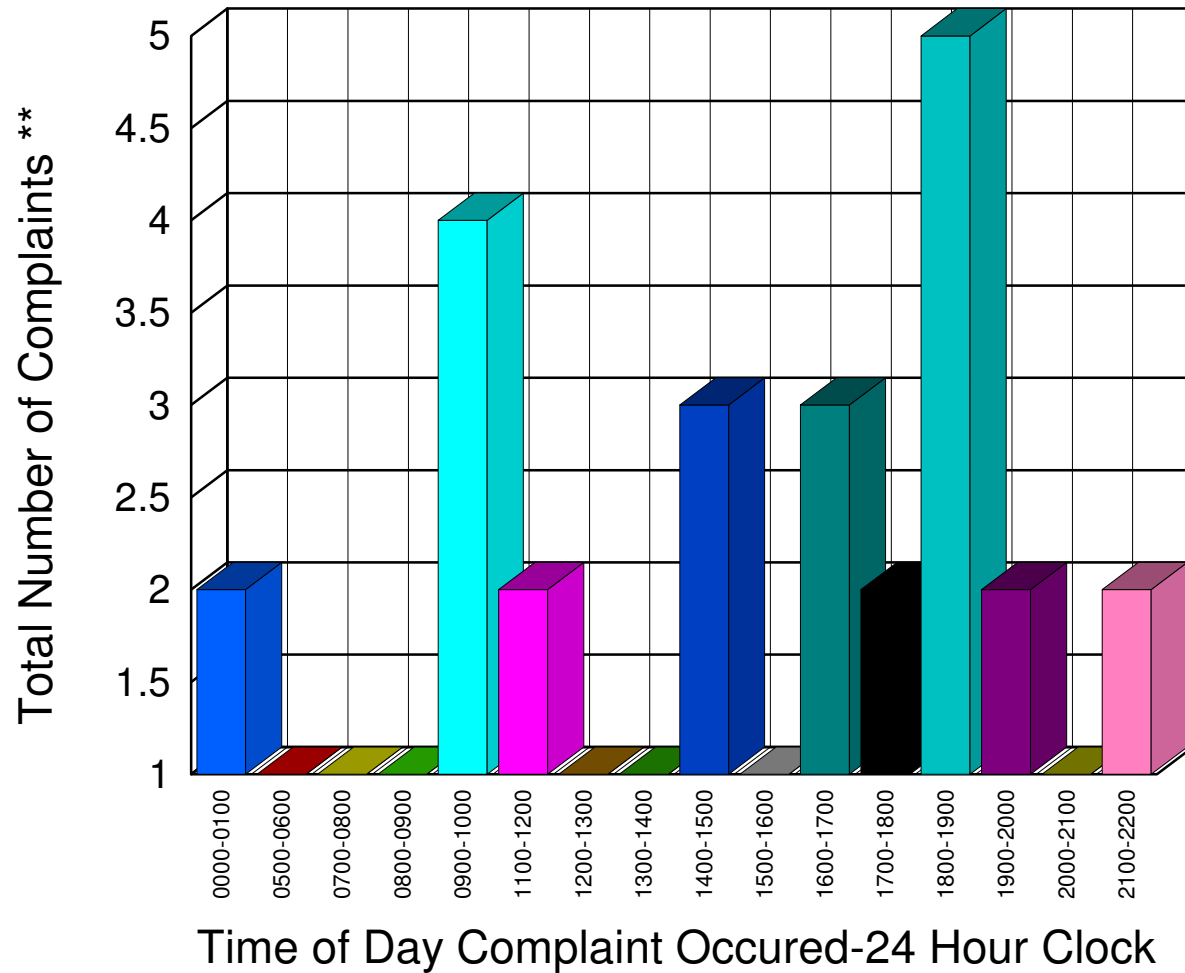

Muskegon County Sheriff's Office

Listing of Offense Reports--Montague Township 08/01/2006 to 08/31/2006

0000-0100	2
0500-0600	1
0700-0800	1
0800-0900	1
0900-1000	4
1100-1200	2
1200-1300	1
1300-1400	1
1400-1500	3
1500-1600	1
1600-1700	3
1700-1800	2
1800-1900	5
1900-2000	2
2000-2100	1
2100-2200	2

Total 32

** Complaints taken by Muskegon Sheriff's Office