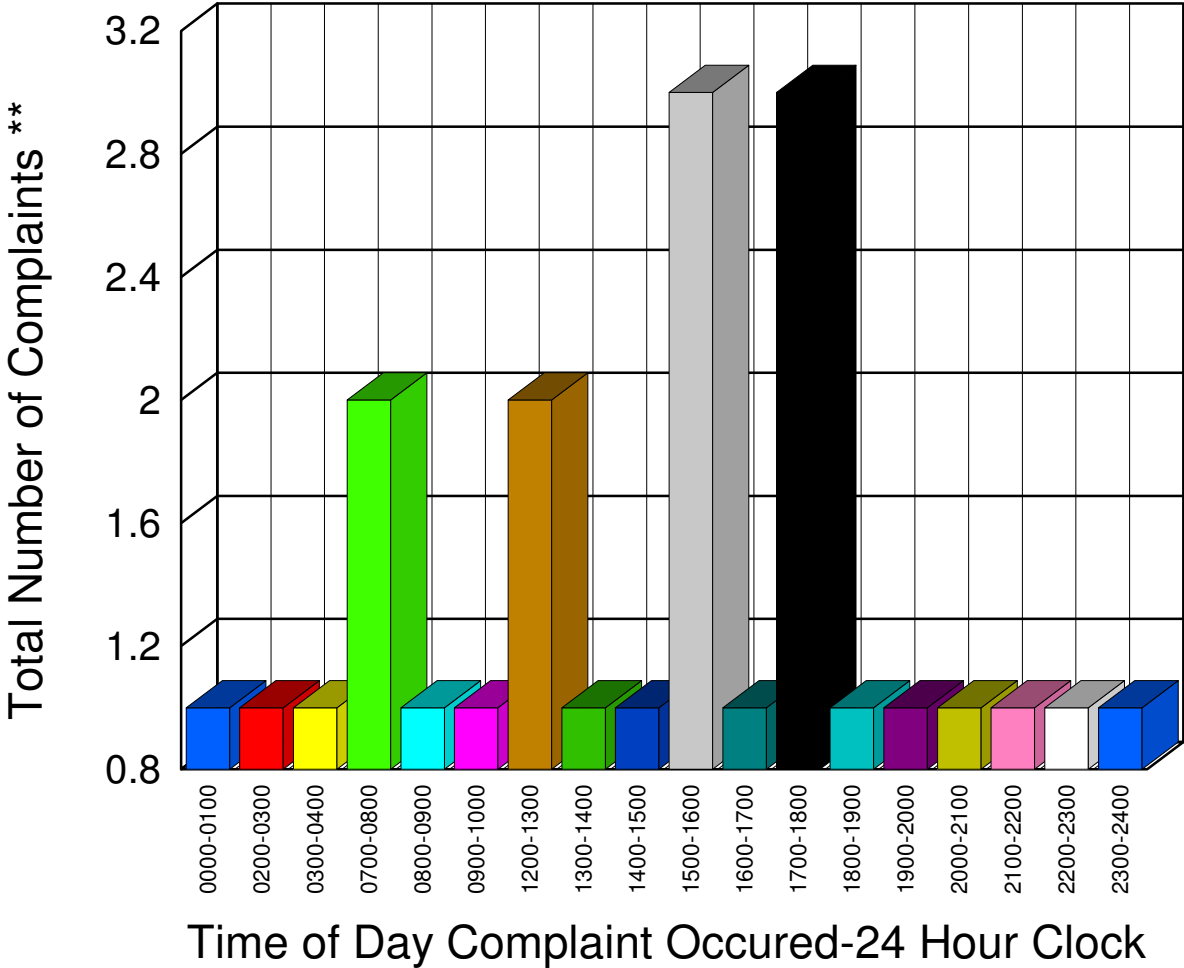

Total 48

** Complaints taken by Muskegon Sheriff's Office

Muskegon County Sheriff's Office

Listing of Offense Reports - Laketon Township - 08/01/2008 08:17:00 to 08/31/2008 19:29:59

0000-0100	3
0100-0200	6
0400-0500	2
0500-0600	1
0600-0700	1
0700-0800	1
0800-0900	3
0900-1000	1
1000-1100	2
1100-1200	7
1200-1300	5
1300-1400	9
1400-1500	5
1500-1600	6
1600-1700	7
1700-1800	5
1800-1900	6
1900-2000	6
2000-2100	11
2100-2200	4
2200-2300	11
2300-2400	1

Total **103**

** Complaints taken by Muskegon Sheriff's Office

Muskegon County Sheriff's Office

Listing of Offense Reports - Montague Township - 08/01/2008 07:14:00 to 08/30/2008 00:38:34

0000-0100	5
0100-0200	1
0500-0600	1
0700-0800	1
0800-0900	1
1000-1100	1
1100-1200	1
1200-1300	1
1300-1400	2
1400-1500	2
1500-1600	2
1600-1700	4
1800-1900	2
2100-2200	2
2200-2300	3

Total 29

** Complaints taken by Muskegon Sheriff's Office

Muskegon County Sheriff's Office

Listing of Offense Reports - Moorland Township - 08/02/2008 19:21:06 to 08/29/2008 08:58:53

0000-0100	1
0200-0300	1
0300-0400	1
0700-0800	2
0800-0900	1
0900-1000	1
1200-1300	2
1300-1400	1
1400-1500	1
1500-1600	3
1600-1700	1
1700-1800	3
1800-1900	1
1900-2000	1
2000-2100	1
2100-2200	1
2200-2300	1
2300-2400	1