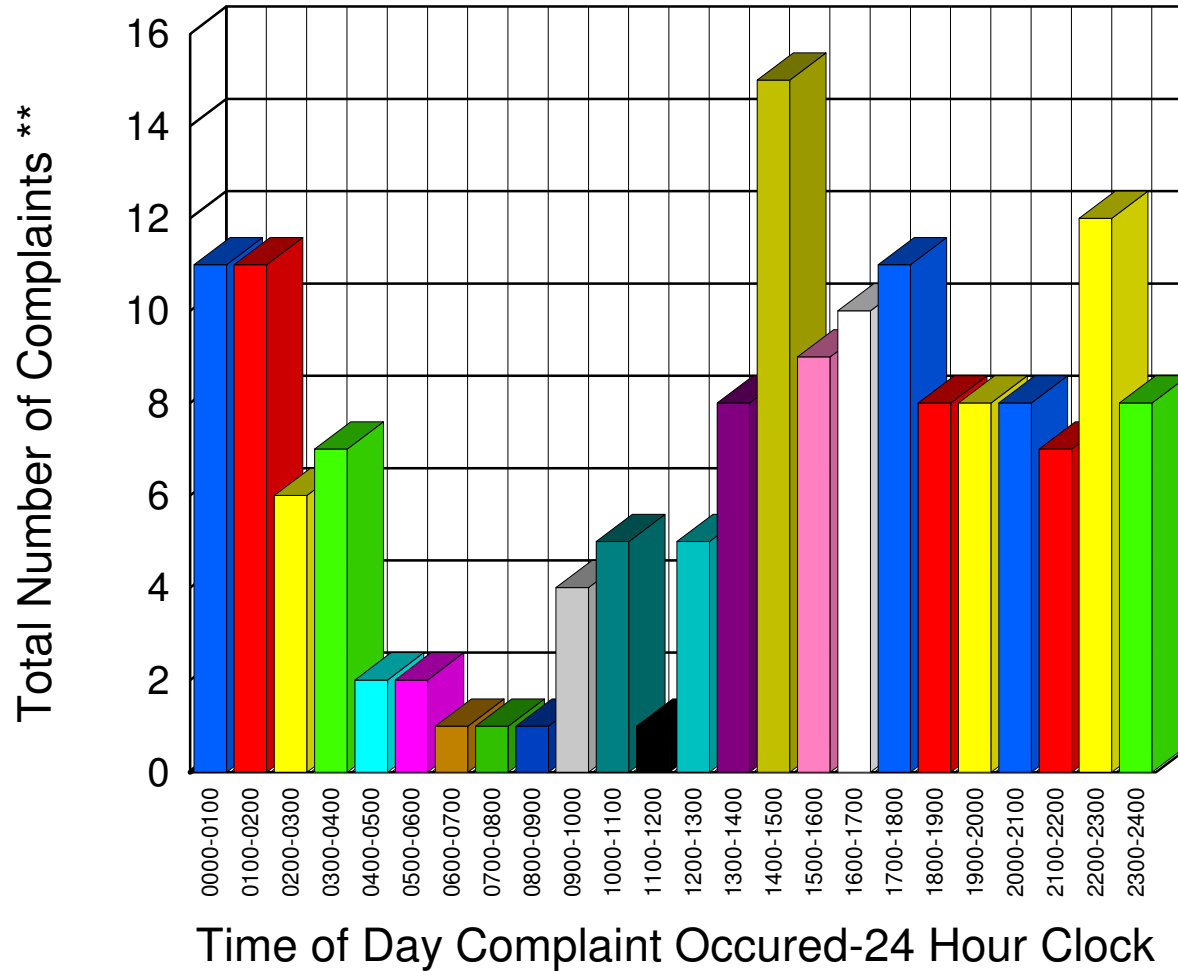

Total 38

** Complaints taken by Muskegon Sheriff's Office

Muskegon County Sheriff's Office

Listing of Offense Reports - Cedar Creek Township - 08/06/2008 14:00:00 to 08/14/2008 15:41:59

1300-1400 1

1500-1600 1

Total 2

** Complaints taken by Muskegon Sheriff's Office

Muskegon County Sheriff's Office

Listing of Offense Reports - Lakewood Club and Dalton Township - 08/01/2008 00:29:59 to 08/31/2008 18:56:10

0000-0100	11
0100-0200	11
0200-0300	6
0300-0400	7
0400-0500	2
0500-0600	2
0600-0700	1
0700-0800	1
0800-0900	1
0900-1000	4
1000-1100	5
1100-1200	1
1200-1300	5
1300-1400	8
1400-1500	15
1500-1600	9
1600-1700	10
1700-1800	11
1800-1900	8
1900-2000	8
2000-2100	8
2100-2200	7
2200-2300	12
2300-2400	8

Total 22

** Complaints taken by Muskegon Sheriff's Office

Muskegon County Sheriff's Office

Listing of Offense Reports - Sullivan Township - 08/01/2008 01:18:16 to 08/31/2008 21:09:34

0100-0200	1
0300-0400	3
0500-0600	1
0700-0800	1
1000-1100	1
1200-1300	2
1300-1400	3
1400-1500	4
1500-1600	3
1600-1700	1
1700-1800	3
1800-1900	4
1900-2000	3
2000-2100	2
2100-2200	3
2200-2300	2

Total	11
-------	----

** Complaints taken by Muskegon Sheriff's Office

Muskegon County Sheriff's Office

Listing of Offense Reports - Whitehall Township - 08/04/2008 00:44:19 to 08/31/2008 04:16:59

0000-0100	4
0200-0300	1
0400-0500	2
0500-0600	1
0600-0700	1
0700-0800	2
0900-1000	1
1000-1100	1
1100-1200	1
1200-1300	2
1300-1400	2
1400-1500	2
1500-1600	7
1600-1700	5
1700-1800	4
1800-1900	1
2000-2100	1
2100-2200	1
2200-2300	2
2300-2400	1