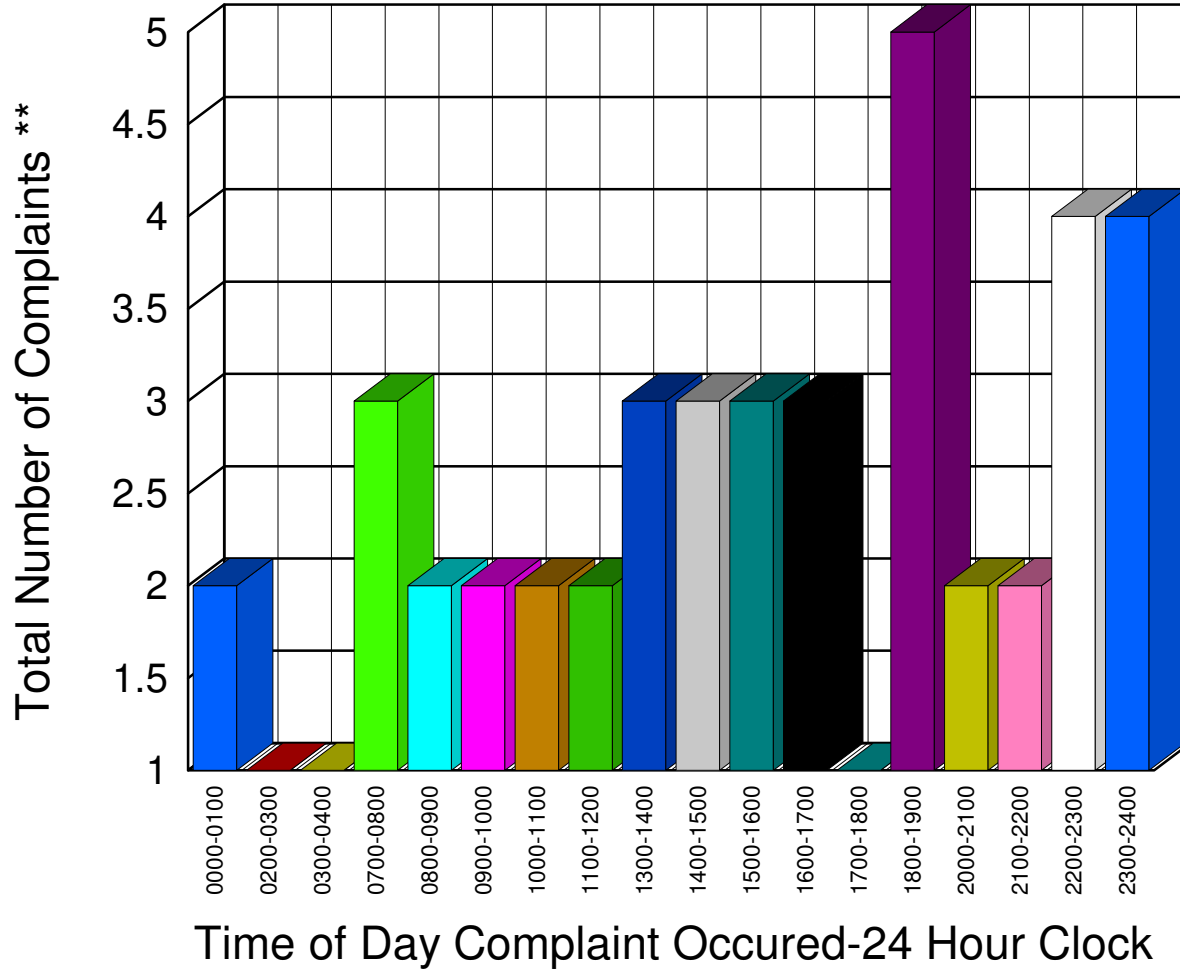

Muskegon County Sheriff's Office

Listing of Offense Reports - Blue Lake Township - 08/02/2008 15:24:00 to 08/31/2008 23:15:12

0000-0100	2
0200-0300	1
0300-0400	1
0700-0800	3
0800-0900	2
0900-1000	2
1000-1100	2
1100-1200	2
1300-1400	3
1400-1500	3
1500-1600	3
1600-1700	3
1700-1800	1
1800-1900	5
2000-2100	2
2100-2200	2
2200-2300	4
2300-2400	4

Total 45

** Complaints taken by Muskegon Sheriff's Office