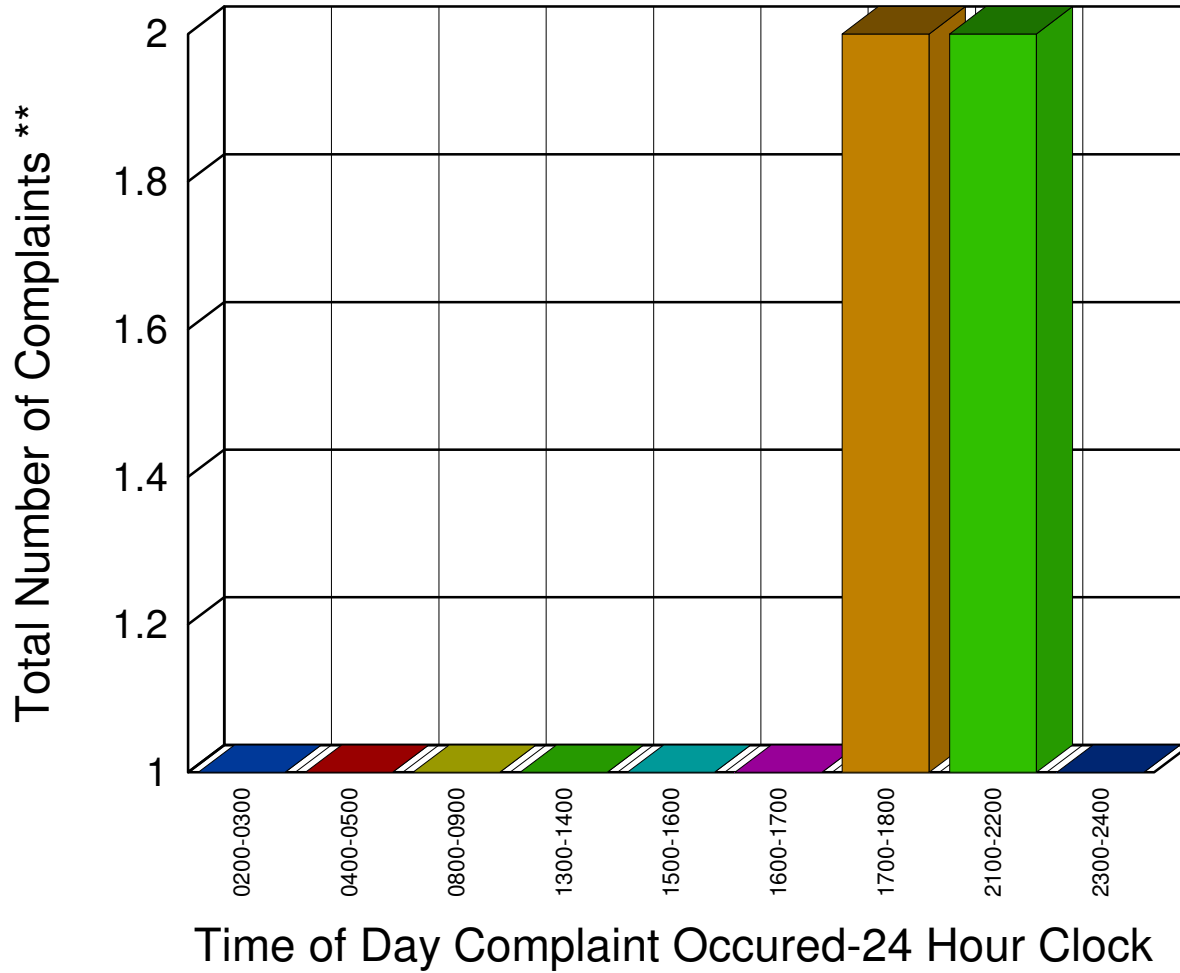

Total 24

** Complaints taken by Muskegon Sheriff's Office

Muskegon County Sheriff's Office

Listing of Offense Reports - Ravenna Village and Township - 08/04/2008 12:21:00 to 08/31/2008 12:30:00

0000-0100	1
0300-0400	1
0600-0700	2
0800-0900	3
1000-1100	1
1100-1200	2
1200-1300	2
1400-1500	2
1500-1600	1
1600-1700	2
1700-1800	1
1800-1900	1
1900-2000	1
2000-2100	1
2300-2400	1

Total 22

** Complaints taken by Muskegon Sheriff's Office

Muskegon County Sheriff's Office

Listing of Offense Reports - Sullivan Township - 08/01/2008 01:18:16 to 08/31/2008 21:09:34

0100-0200	1
0300-0400	3
0500-0600	1
0700-0800	1
1000-1100	1
1200-1300	2
1300-1400	3
1400-1500	4
1500-1600	3
1600-1700	1
1700-1800	3
1800-1900	4
1900-2000	3
2000-2100	2
2100-2200	3
2200-2300	2

Total	37
-------	----

** Complaints taken by Muskegon Sheriff's Office

Muskegon County Sheriff's Office

Listing of Offense Reports - White River Township - 08/01/2008 08:11:12 to 08/28/2008 23:30:00

0200-0300	1
0400-0500	1
0800-0900	1
1300-1400	1
1500-1600	1
1600-1700	1
1700-1800	2
2100-2200	2
2300-2400	1