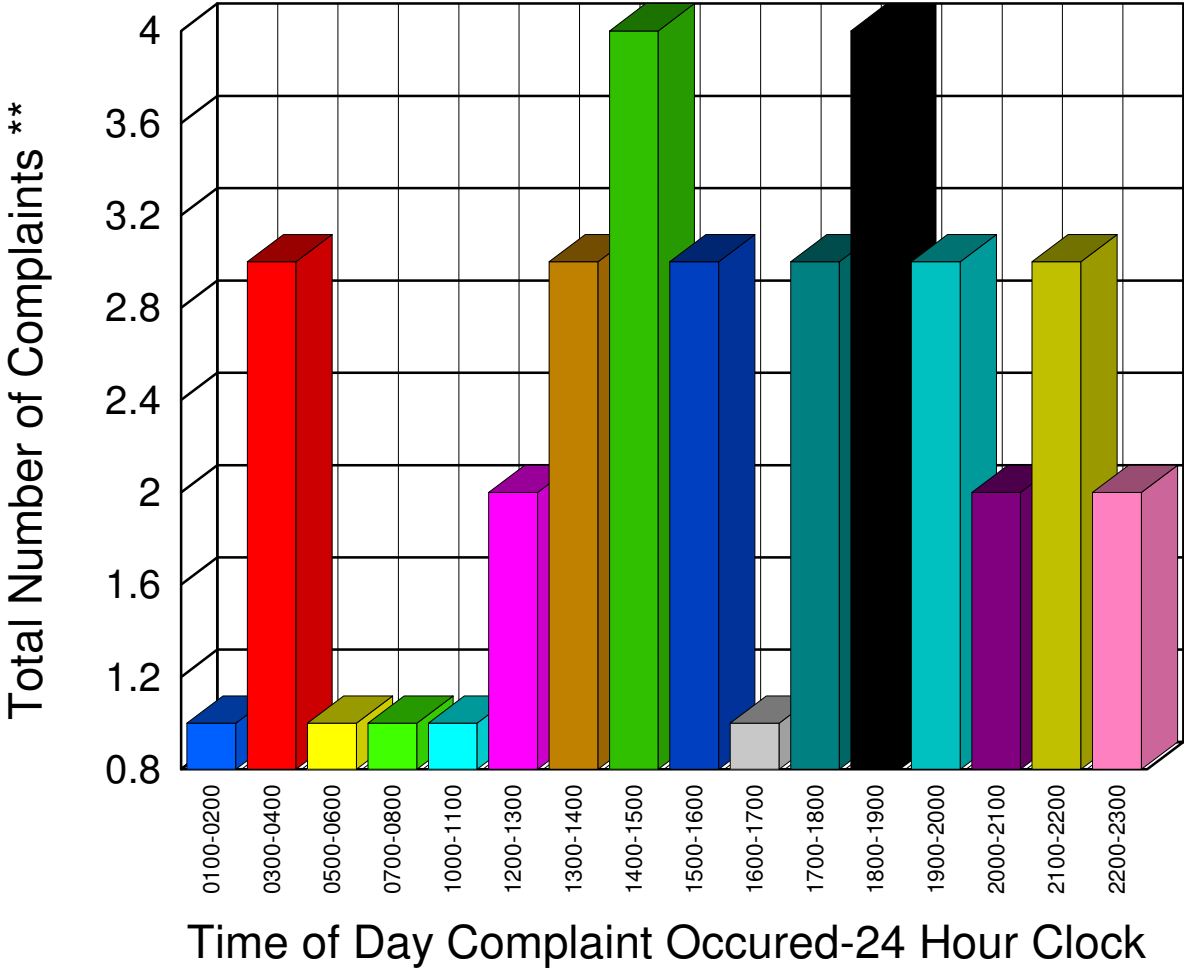

Total 29

** Complaints taken by Muskegon Sheriff's Office

Muskegon County Sheriff's Office

Listing of Offense Reports - Moorland Township - 08/02/2008 19:21:06 to 08/29/2008 08:58:53

0000-0100	1
0200-0300	1
0300-0400	1
0700-0800	2
0800-0900	1
0900-1000	1
1200-1300	2
1300-1400	1
1400-1500	1
1500-1600	3
1600-1700	1
1700-1800	3
1800-1900	1
1900-2000	1
2000-2100	1
2100-2200	1
2200-2300	1
2300-2400	1

Total 24

** Complaints taken by Muskegon Sheriff's Office

Muskegon County Sheriff's Office

Listing of Offense Reports - Ravenna Village and Township - 08/04/2008 12:21:00 to 08/31/2008 12:30:00

0000-0100	1
0300-0400	1
0600-0700	2
0800-0900	3
1000-1100	1
1100-1200	2
1200-1300	2
1400-1500	2
1500-1600	1
1600-1700	2
1700-1800	1
1800-1900	1
1900-2000	1
2000-2100	1
2300-2400	1

Total 22

** Complaints taken by Muskegon Sheriff's Office

Muskegon County Sheriff's Office

Listing of Offense Reports - Sullivan Township - 08/01/2008 01:18:16 to 08/31/2008 21:09:34

0100-0200	1
0300-0400	3
0500-0600	1
0700-0800	1
1000-1100	1
1200-1300	2
1300-1400	3
1400-1500	4
1500-1600	3
1600-1700	1
1700-1800	3
1800-1900	4
1900-2000	3
2000-2100	2
2100-2200	3
2200-2300	2