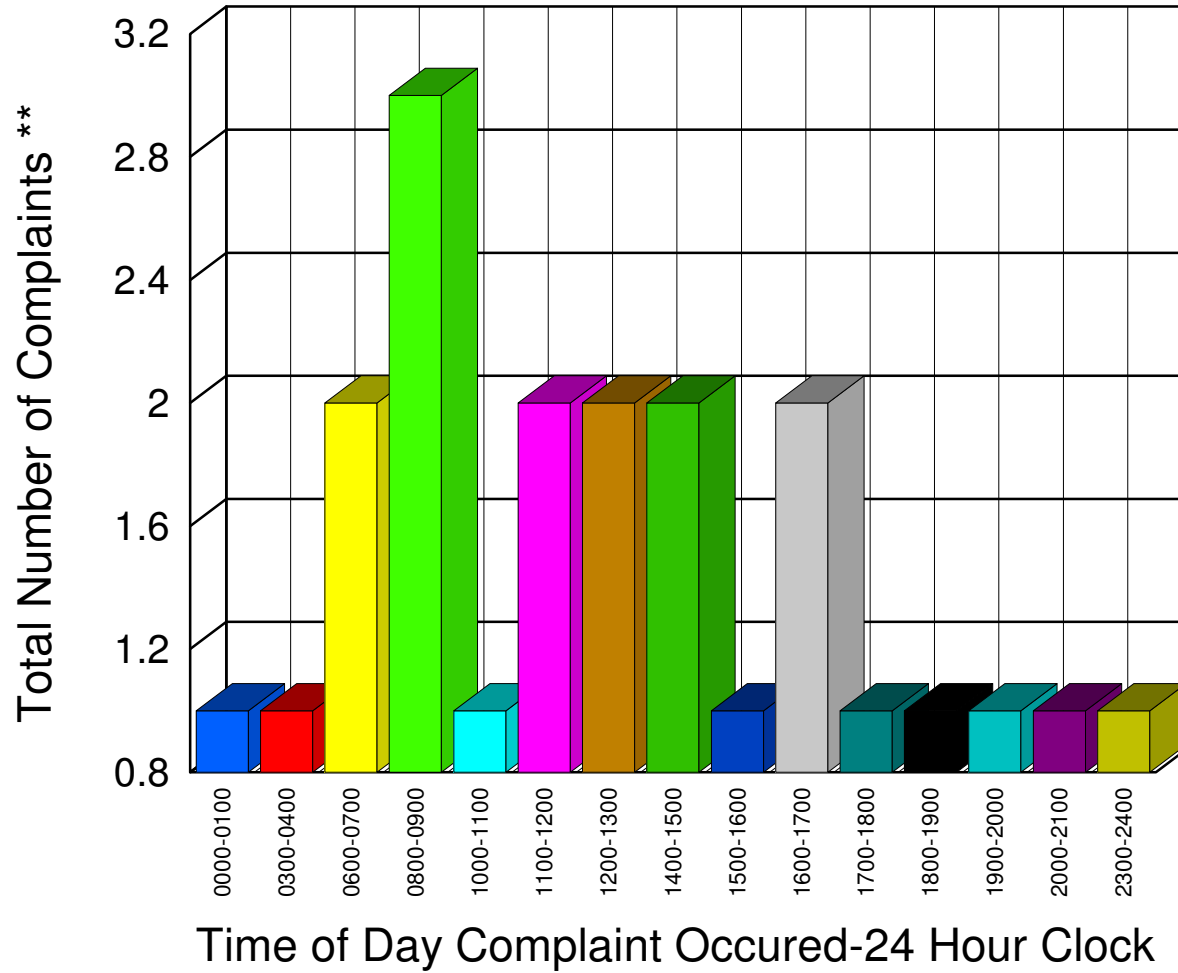

Total 29

** Complaints taken by Muskegon Sheriff's Office

Muskegon County Sheriff's Office

Listing of Offense Reports - Moorland Township - 08/02/2008 19:21:06 to 08/29/2008 08:58:53

0000-0100	1
0200-0300	1
0300-0400	1
0700-0800	2
0800-0900	1
0900-1000	1
1200-1300	2
1300-1400	1
1400-1500	1
1500-1600	3
1600-1700	1
1700-1800	3
1800-1900	1
1900-2000	1
2000-2100	1
2100-2200	1
2200-2300	1
2300-2400	1

Total 24

** Complaints taken by Muskegon Sheriff's Office

Muskegon County Sheriff's Office

Listing of Offense Reports - Ravenna Village and Township - 08/04/2008 12:21:00 to 08/31/2008 12:30:00

0000-0100	1
0300-0400	1
0600-0700	2
0800-0900	3
1000-1100	1
1100-1200	2
1200-1300	2
1400-1500	2
1500-1600	1
1600-1700	2
1700-1800	1
1800-1900	1
1900-2000	1
2000-2100	1
2300-2400	1

Total 22

** Complaints taken by Muskegon Sheriff's Office

Muskegon County Sheriff's Office

Listing of Offense Reports - Sullivan Township - 08/01/2008 01:18:16 to 08/31/2008 21:09:34

0100-0200	1
0300-0400	3
0500-0600	1
0700-0800	1
1000-1100	1
1200-1300	2
1300-1400	3
1400-1500	4
1500-1600	3
1600-1700	1
1700-1800	3
1800-1900	4
1900-2000	3
2000-2100	2
2100-2200	3
2200-2300	2