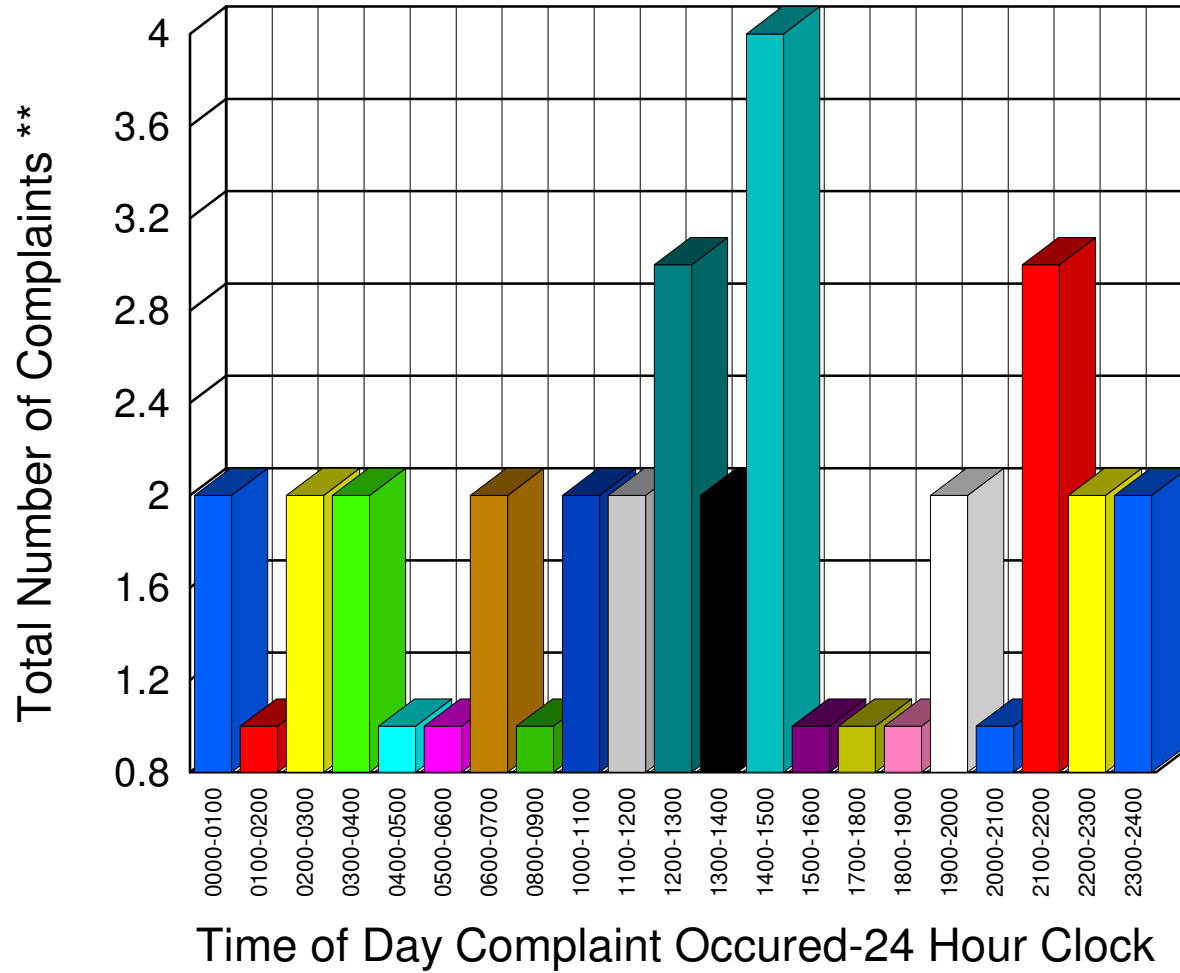

Muskegon County Sheriff's Office

Listing of Offense Reports - Casnovia Village and Township - 08/01/2008 02:32:34 to 08/31/2008 14:46:29

0000-0100	2
0100-0200	1
0200-0300	2
0300-0400	2
0400-0500	1
0500-0600	1
0600-0700	2
0800-0900	1
1000-1100	2
1100-1200	2
1200-1300	3
1300-1400	2
1400-1500	4
1500-1600	1
1700-1800	1
1800-1900	1
1900-2000	2
2000-2100	1
2100-2200	3
2200-2300	2
2300-2400	2

Total 38

** Complaints taken by Muskegon Sheriff's Office