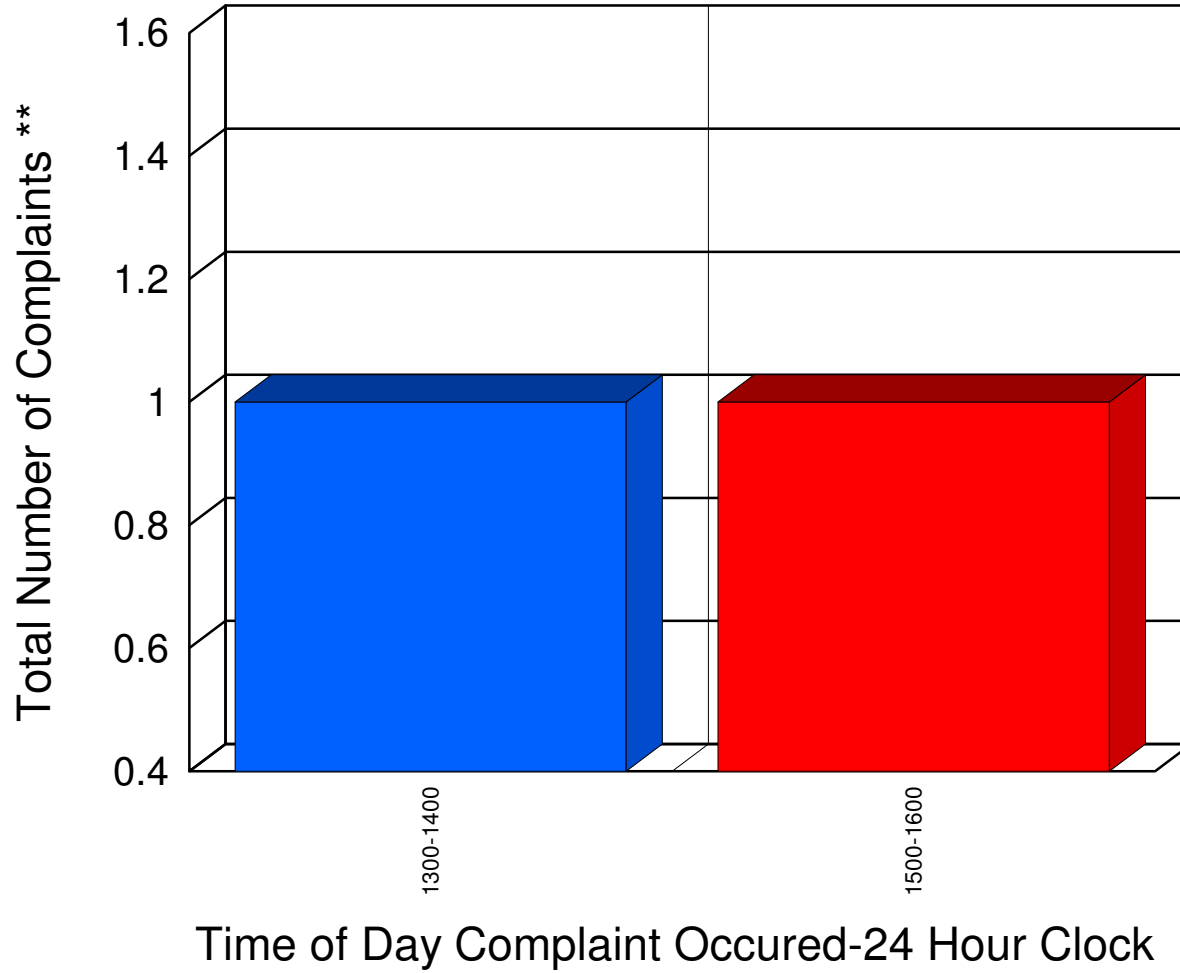

Muskegon County Sheriff's Office

Listing of Offense Reports - Cedar Creek Township - 08/06/2008 14:00:00 to 08/14/2008 15:41:59

1300-1400   1

1500-1600   1

Total   2

** Complaints taken by Muskegon Sheriff's Office

Muskegon County Sheriff's Office

Listing of Offense Reports - Lakewood Club and Dalton Township - 08/01/2008 00:29:59 to 08/31/2008 18:56:10

0000-0100	11
0100-0200	11
0200-0300	6
0300-0400	7
0400-0500	2
0500-0600	2
0600-0700	1
0700-0800	1
0800-0900	1
0900-1000	4
1000-1100	5
1100-1200	1
1200-1300	5
1300-1400	8
1400-1500	15
1500-1600	9
1600-1700	10
1700-1800	11
1800-1900	8
1900-2000	8
2000-2100	8
2100-2200	7
2200-2300	12
2300-2400	8