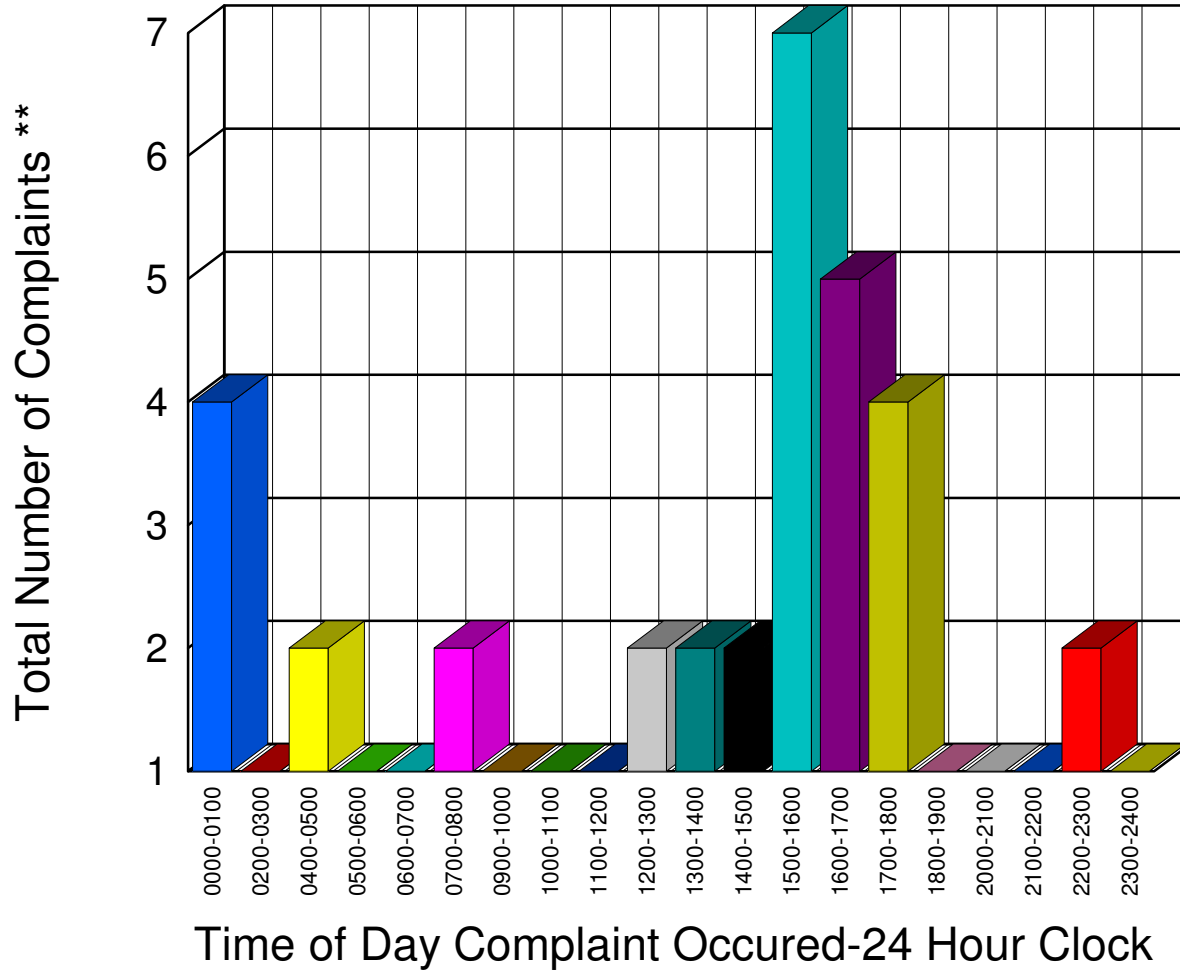

Total 22

** Complaints taken by Muskegon Sheriff's Office

Muskegon County Sheriff's Office

Listing of Offense Reports - Sullivan Township - 08/01/2008 01:18:16 to 08/31/2008 21:09:34

0100-0200	1
0300-0400	3
0500-0600	1
0700-0800	1
1000-1100	1
1200-1300	2
1300-1400	3
1400-1500	4
1500-1600	3
1600-1700	1
1700-1800	3
1800-1900	4
1900-2000	3
2000-2100	2
2100-2200	3
2200-2300	2

Total	37
-------	----

** Complaints taken by Muskegon Sheriff's Office

Muskegon County Sheriff's Office

Listing of Offense Reports - White River Township - 08/01/2008 08:11:12 to 08/28/2008 23:30:00

0200-0300	1
0400-0500	1
0800-0900	1
1300-1400	1
1500-1600	1
1600-1700	1
1700-1800	2
2100-2200	2
2300-2400	1

Total	11
-------	----

** Complaints taken by Muskegon Sheriff's Office

Muskegon County Sheriff's Office

Listing of Offense Reports - Whitehall Township - 08/04/2008 00:44:19 to 08/31/2008 04:16:59

0000-0100	4
0200-0300	1
0400-0500	2
0500-0600	1
0600-0700	1
0700-0800	2
0900-1000	1
1000-1100	1
1100-1200	1
1200-1300	2
1300-1400	2
1400-1500	2
1500-1600	7
1600-1700	5
1700-1800	4
1800-1900	1
2000-2100	1
2100-2200	1
2200-2300	2
2300-2400	1