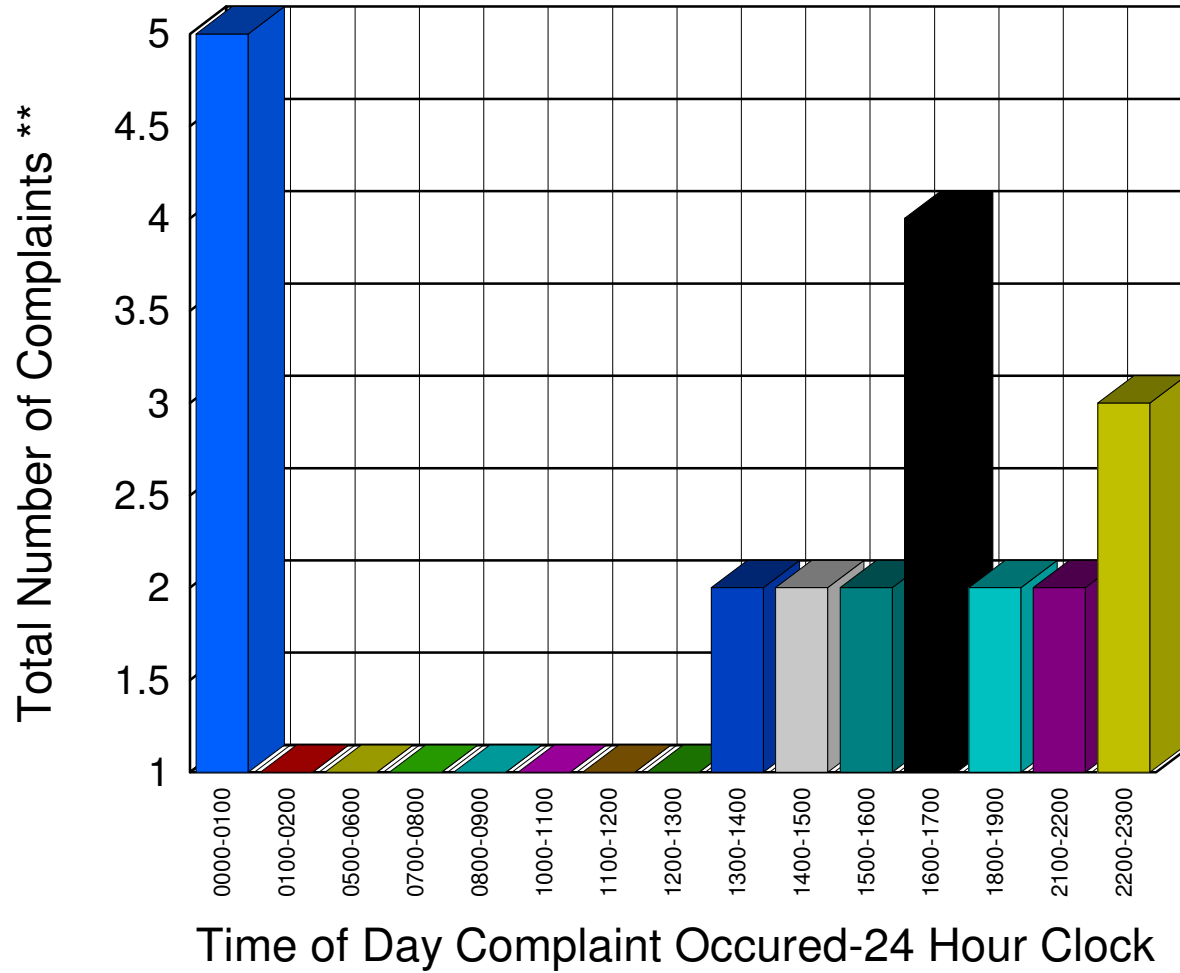

Muskegon County Sheriff's Office

Listing of Offense Reports - Montague Township - 08/01/2008 07:14:00 to 08/30/2008 00:38:34

0000-0100	5
0100-0200	1
0500-0600	1
0700-0800	1
0800-0900	1
1000-1100	1
1100-1200	1
1200-1300	1
1300-1400	2
1400-1500	2
1500-1600	2
1600-1700	4
1800-1900	2
2100-2200	2
2200-2300	3

Total 29

** Complaints taken by Muskegon Sheriff's Office