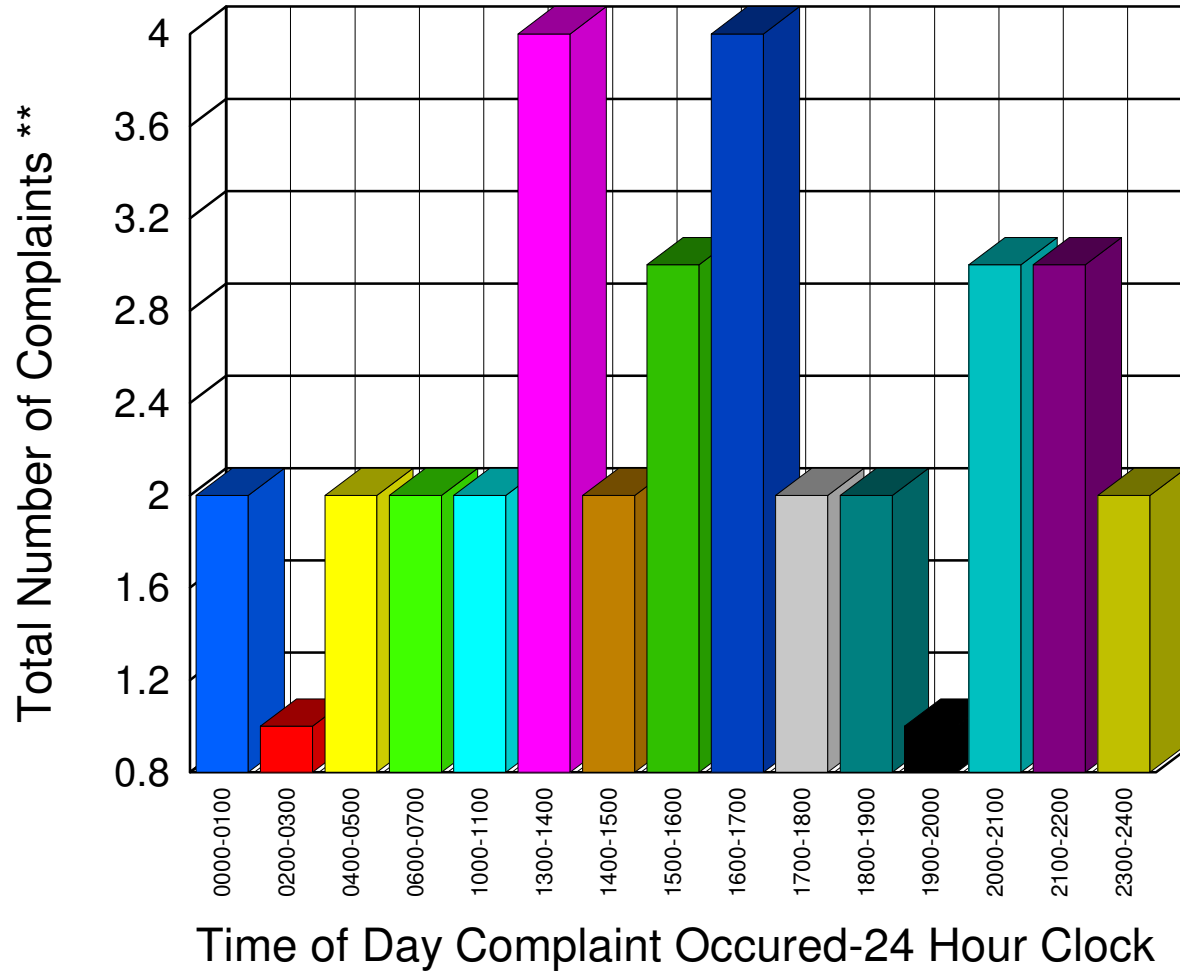

Muskegon County Sheriff's Office

Listing of Offense Reports - Casnovia Village and Township - 08/01/2009 13:32:38 to 08/31/2009 20:07:04

0000-0100	2
0200-0300	1
0400-0500	2
0600-0700	2
1000-1100	2
1300-1400	4
1400-1500	2
1500-1600	3
1600-1700	4
1700-1800	2
1800-1900	2
1900-2000	1
2000-2100	3
2100-2200	3
2300-2400	2

Total	35

** Complaints taken by Muskegon Sheriff's Office