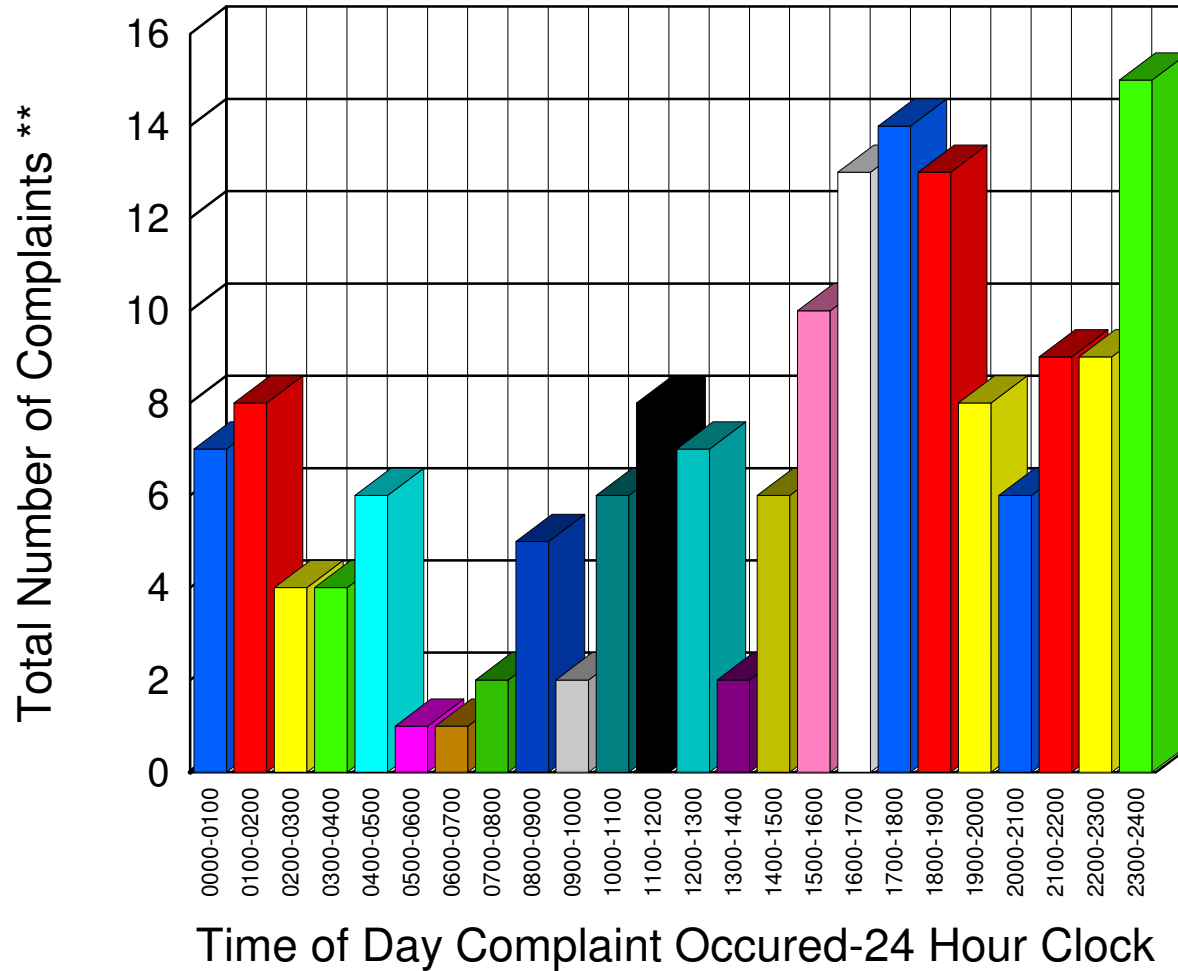

2100-2200 1

Total 2

** Complaints taken by Muskegon Sheriff's Office

Muskegon County Sheriff's Office

Listing of Offense Reports - Lakewood Club and Dalton Township - 08/01/2009 02:10:44 to 08/31/2009 23:38:11

0000-0100	7
0100-0200	8
0200-0300	4
0300-0400	4
0400-0500	6
0500-0600	1
0600-0700	1
0700-0800	2
0800-0900	5
0900-1000	2
1000-1100	6
1100-1200	8
1200-1300	7
1300-1400	2
1400-1500	6
1500-1600	10
1600-1700	13
1700-1800	14
1800-1900	13
1900-2000	8
2000-2100	6
2100-2200	9
2200-2300	9
2300-2400	15

Total	21
-------	----

** Complaints taken by Muskegon Sheriff's Office

Muskegon County Sheriff's Office

Listing of Offense Reports - White River Township - 08/03/2009 16:13:00 to 08/30/2009 18:22:46

<u>0000-0100</u>	<u>1</u>
<u>0300-0400</u>	<u>1</u>
<u>0800-0900</u>	<u>1</u>
<u>1300-1400</u>	<u>1</u>
<u>1500-1600</u>	<u>1</u>
<u>1600-1700</u>	<u>3</u>
<u>1700-1800</u>	<u>2</u>
<u>1800-1900</u>	<u>1</u>
<u>2000-2100</u>	<u>1</u>
<u>2100-2200</u>	<u>2</u>

Total 14

** Complaints taken by Muskegon Sheriff's Office

Muskegon County Sheriff's Office

Listing of Offense Reports - Whitehall Township - 08/01/2009 16:39:18 to 08/31/2009 10:00:00

0100-0200	1
0500-0600	2
0800-0900	1
0900-1000	5
1100-1200	3
1200-1300	1
1300-1400	1
1500-1600	5
1600-1700	1
1700-1800	1
1800-1900	2
1900-2000	1
2000-2100	1
2100-2200	2
2200-2300	2
2300-2400	1