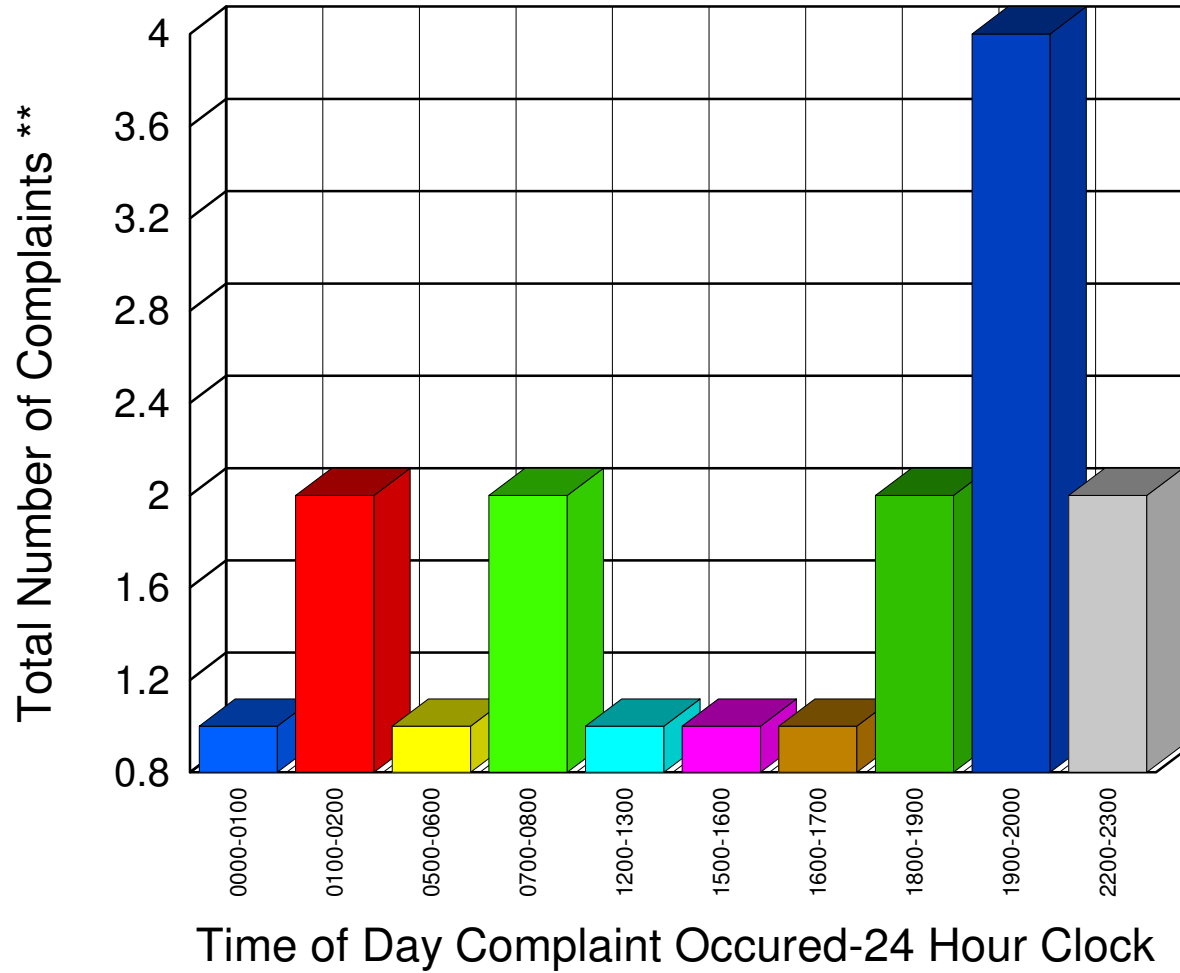

Muskegon County Sheriff's Office

Listing of Offense Reports - Montague Township - 08/01/2009 07:50:20 to 08/23/2009 01:15:21

0000-0100	1
0100-0200	2
0500-0600	1
0700-0800	2
1200-1300	1
1500-1600	1
1600-1700	1
1800-1900	2
1900-2000	4
2200-2300	2

Total 17

** Complaints taken by Muskegon Sheriff's Office