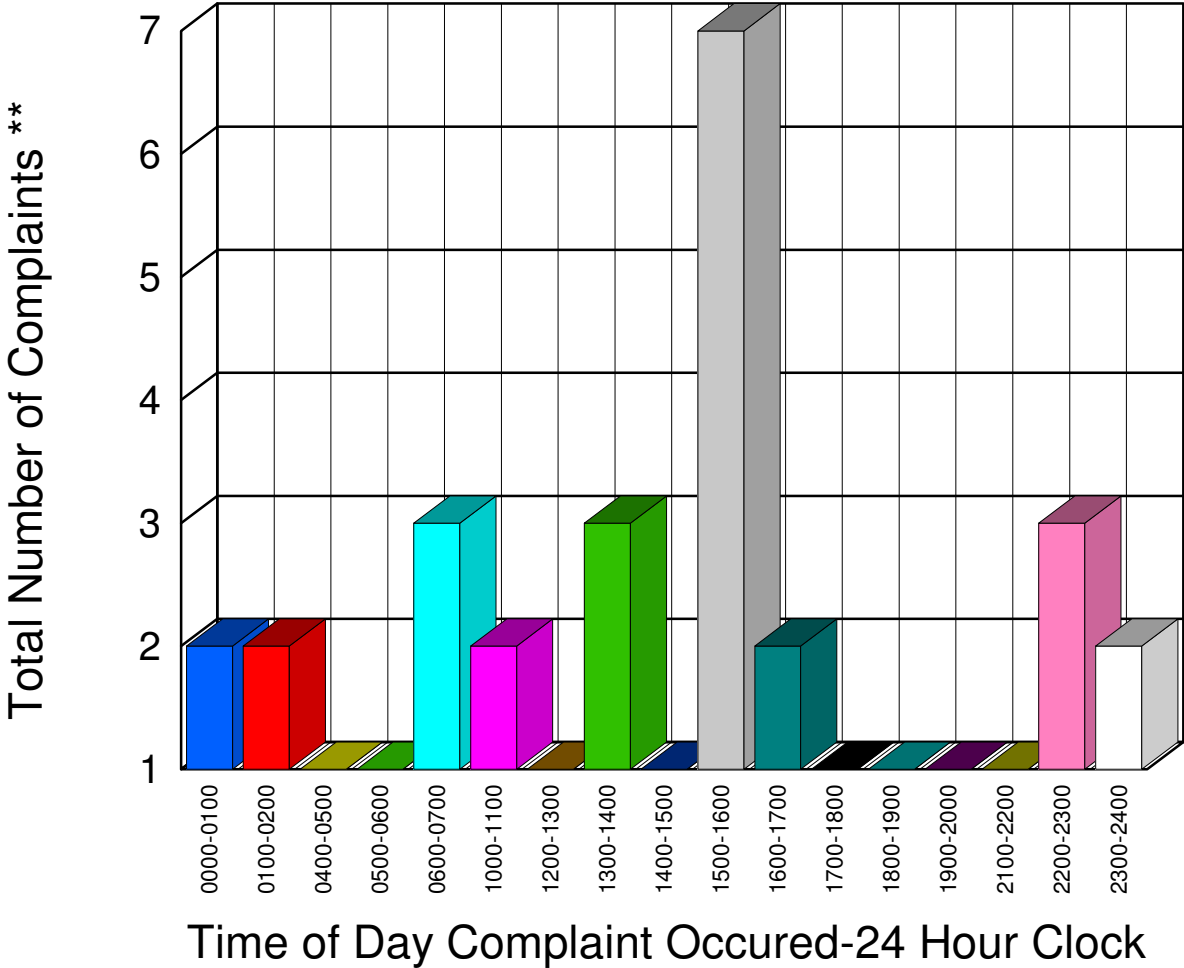

Total 73

** Complaints taken by Muskegon Sheriff's Office

Muskegon County Sheriff's Office

Listing of Offense Reports - Holton Township - 08/01/2009 13:04:21 to 08/31/2009 22:46:01

0000-0100	2
0100-0200	2
0400-0500	1
0500-0600	1
0600-0700	3
1000-1100	2
1200-1300	1
1300-1400	3
1400-1500	1
1500-1600	7
1600-1700	2
1700-1800	1
1800-1900	1
1900-2000	1
2100-2200	1
2200-2300	3
2300-2400	2