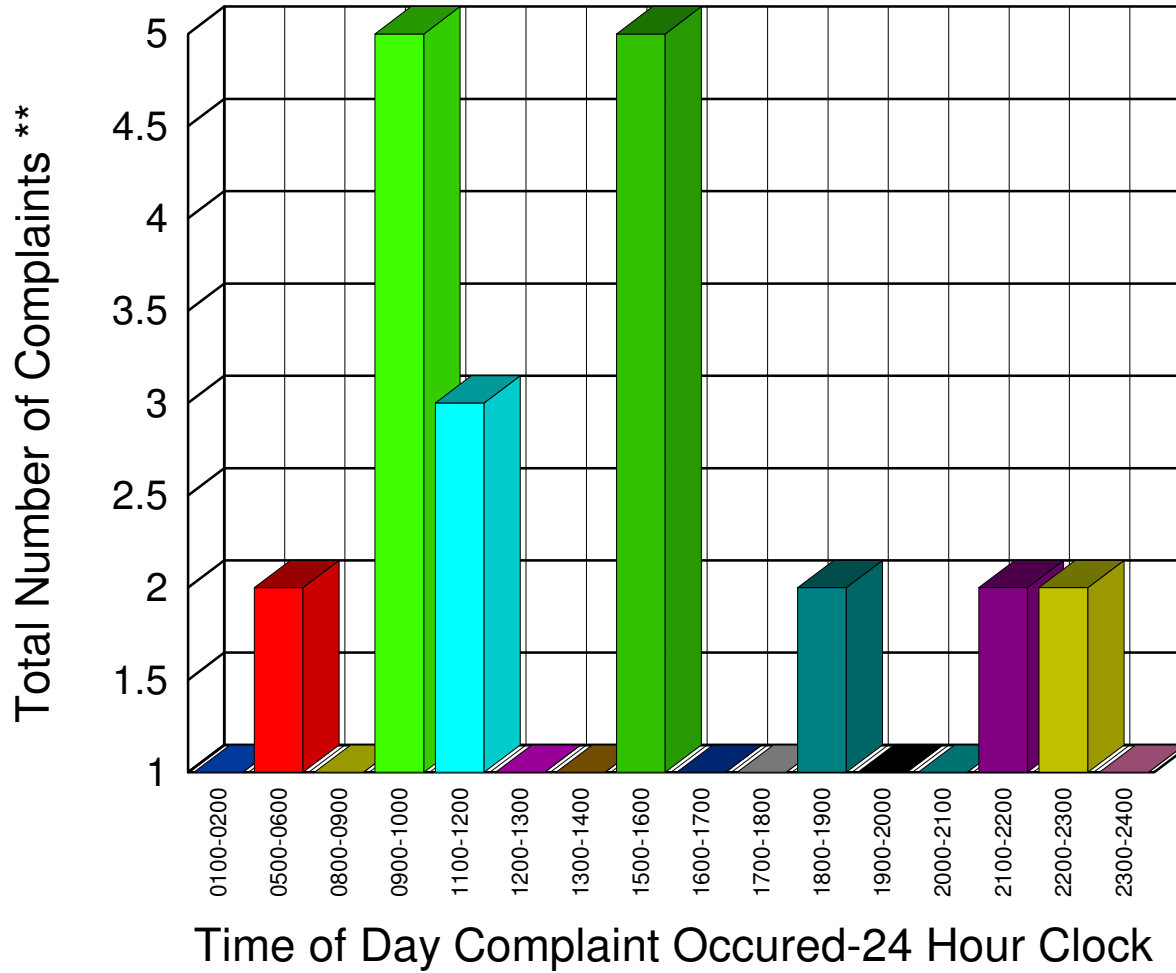

Total **29**

** Complaints taken by Muskegon Sheriff's Office

Muskegon County Sheriff's Office

Listing of Offense Reports - Sullivan Township - 08/06/2009 23:00:06 to 08/30/2009 22:00:00

0000-0100	1
0300-0400	1
0500-0600	1
0700-0800	1
0800-0900	1
1100-1200	1
1200-1300	1
1300-1400	1
1400-1500	1
1700-1800	1
1800-1900	3
1900-2000	2
2000-2100	1
2100-2200	2
2200-2300	2
2300-2400	1

Total	21
-------	----

** Complaints taken by Muskegon Sheriff's Office

Muskegon County Sheriff's Office

Listing of Offense Reports - White River Township - 08/03/2009 16:13:00 to 08/30/2009 18:22:46

<u>0000-0100</u>	<u>1</u>
<u>0300-0400</u>	<u>1</u>
<u>0800-0900</u>	<u>1</u>
<u>1300-1400</u>	<u>1</u>
<u>1500-1600</u>	<u>1</u>
<u>1600-1700</u>	<u>3</u>
<u>1700-1800</u>	<u>2</u>
<u>1800-1900</u>	<u>1</u>
<u>2000-2100</u>	<u>1</u>
<u>2100-2200</u>	<u>2</u>

Total 14

** Complaints taken by Muskegon Sheriff's Office

Muskegon County Sheriff's Office

Listing of Offense Reports - Whitehall Township - 08/01/2009 16:39:18 to 08/31/2009 10:00:00

0100-0200	1
0500-0600	2
0800-0900	1
0900-1000	5
1100-1200	3
1200-1300	1
1300-1400	1
1500-1600	5
1600-1700	1
1700-1800	1
1800-1900	2
1900-2000	1
2000-2100	1
2100-2200	2
2200-2300	2
2300-2400	1