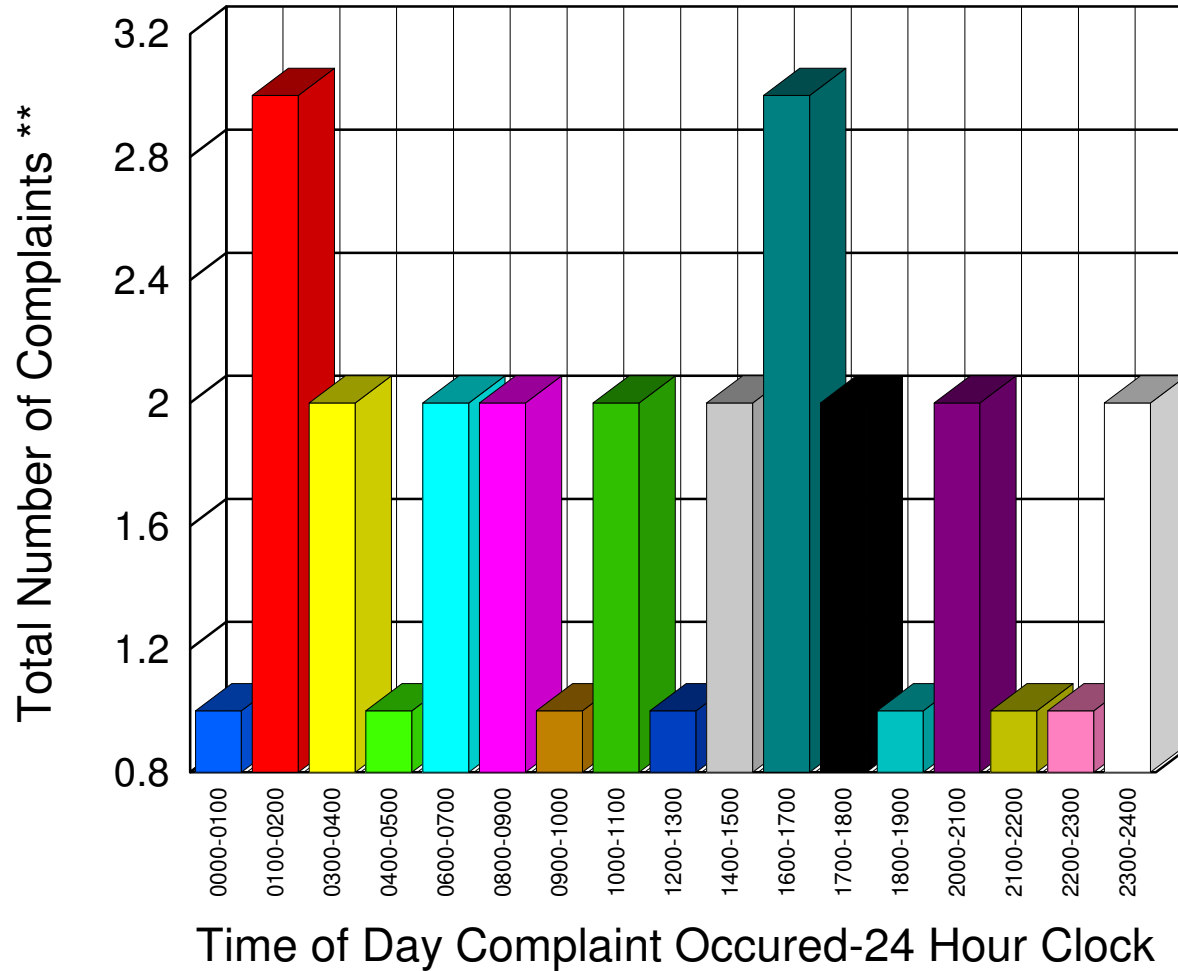

Muskegon County Sheriff's Office

Listing of Offense Reports - Ravenna Village and Township - 08/01/2009 12:57:51 to 08/31/2009 16:27:25

0000-0100	1
0100-0200	3
0300-0400	2
0400-0500	1
0600-0700	2
0800-0900	2
0900-1000	1
1000-1100	2
1200-1300	1
1400-1500	2
1600-1700	3
1700-1800	2
1800-1900	1
2000-2100	2
2100-2200	1
2200-2300	1
2300-2400	2

Total **29**

** Complaints taken by Muskegon Sheriff's Office