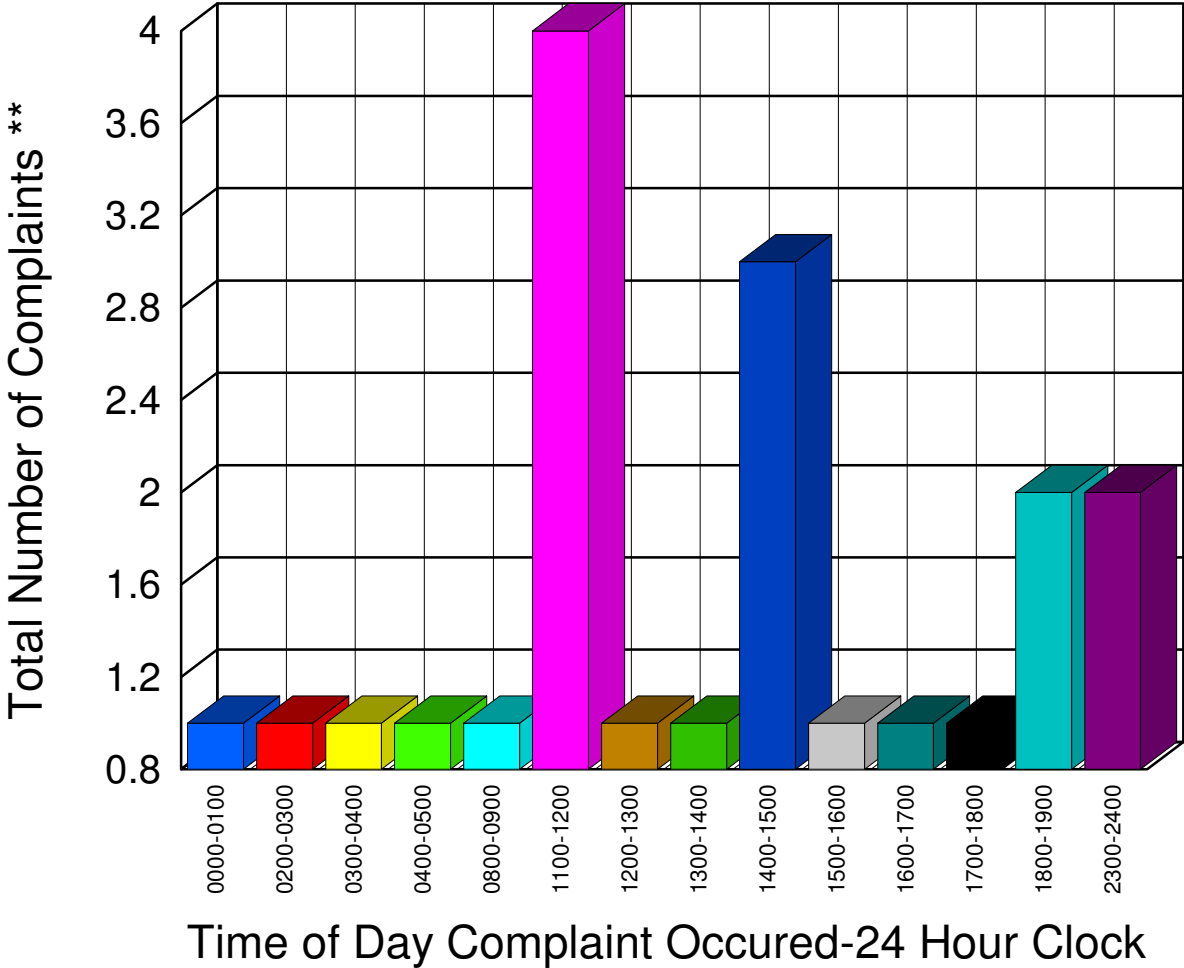

Muskegon County Sheriff's Office

Listing of Offense Reports - Moorland Township - 08/01/2009 00:00:25 to 08/31/2009 16:53:41

0000-0100	1
0200-0300	1
0300-0400	1
0400-0500	1
0800-0900	1
1100-1200	4
1200-1300	1
1300-1400	1
1400-1500	3
1500-1600	1
1600-1700	1
1700-1800	1
1800-1900	2
2300-2400	2

Total	21

** Complaints taken by Muskegon Sheriff's Office