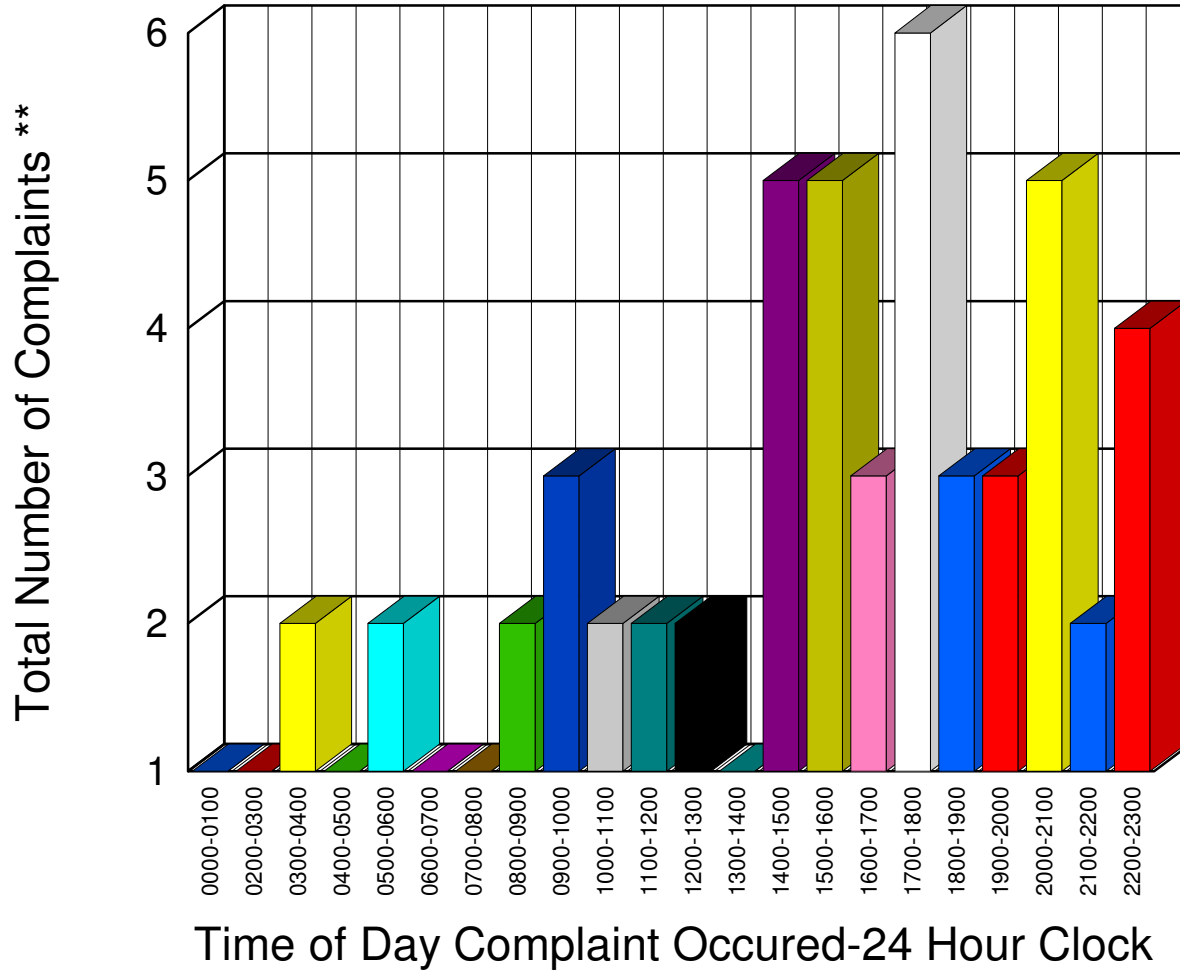

Total **41**

** Complaints taken by Muskegon Sheriff's Office

Muskegon County Sheriff's Office

Listing of Offense Reports - Sullivan Township - 12/01/2008 22:10:10 to 12/31/2008 18:18:02

0100-0200	2
0300-0400	1
0400-0500	2
0600-0700	3
0700-0800	1
0900-1000	1
1200-1300	1
1300-1400	1
1400-1500	3
1500-1600	2
1600-1700	1
1700-1800	2
1800-1900	2
1900-2000	1
2000-2100	1
2200-2300	3

Total	27
-------	----

** Complaints taken by Muskegon Sheriff's Office

Muskegon County Sheriff's Office

Listing of Offense Reports - White River Township - 12/12/2008 12:20:40 to 12/29/2008 22:38:25

<u>0100-0200</u>	<u>1</u>
<u>1100-1200</u>	<u>1</u>
<u>1200-1300</u>	<u>1</u>
<u>2000-2100</u>	<u>1</u>
<u>2200-2300</u>	<u>1</u>

Total	5
-------	---

** Complaints taken by Muskegon Sheriff's Office

Muskegon County Sheriff's Office

Listing of Offense Reports - Whitehall Township - 12/01/2008 14:29:27 to 12/31/2008 22:41:43

0000-0100	1
0200-0300	1
0300-0400	2
0400-0500	1
0500-0600	2
0600-0700	1
0700-0800	1
0800-0900	2
0900-1000	3
1000-1100	2
1100-1200	2
1200-1300	2
1300-1400	1
1400-1500	5
1500-1600	5
1600-1700	3
1700-1800	6
1800-1900	3
1900-2000	3
2000-2100	5
2100-2200	2
2200-2300	4

Total 57

** Complaints taken by Muskegon Sheriff's Office