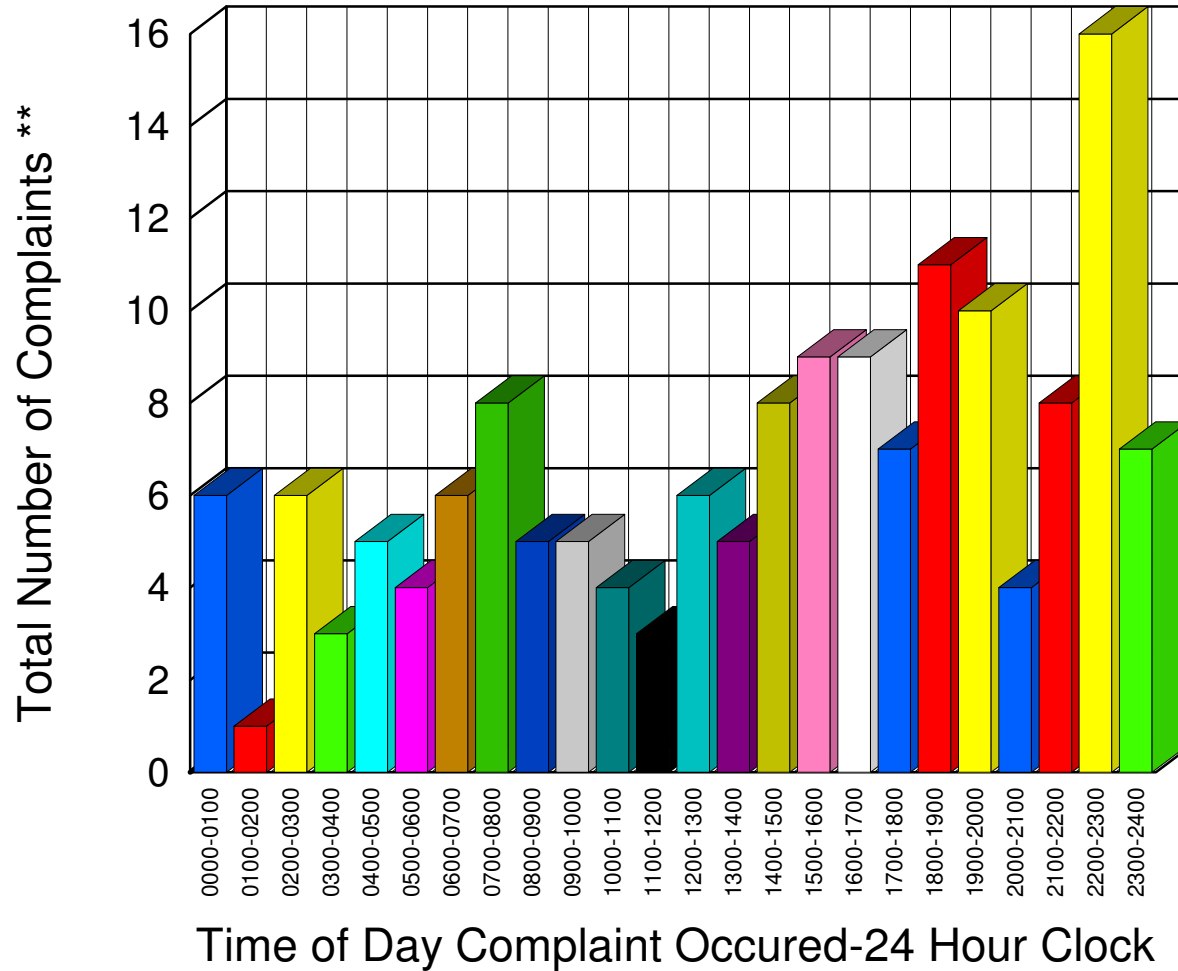

Total **830**

** Complaints taken by Muskegon Sheriff's Office

Muskegon County Sheriff's Office

Listing of Offense Reports - Blue Lake Township - 12/01/2008 20:50:40 to 12/29/2008 09:32:59

0000-0100	1
0100-0200	3
0300-0400	1
0500-0600	1
0600-0700	1
0800-0900	2
0900-1000	2
1000-1100	1
1200-1300	1
1300-1400	1
1500-1600	1
1600-1700	1
1700-1800	1
1800-1900	1
1900-2000	2
2000-2100	2
2100-2200	1
2300-2400	1

Total 30

** Complaints taken by Muskegon Sheriff's Office

Muskegon County Sheriff's Office

Listing of Offense Reports - Cedar Creek Township - 12/09/2008 11:36:00 to 12/31/2008 01:09:20

0100-0200 1

1100-1200 1

Total 2

** Complaints taken by Muskegon Sheriff's Office

Muskegon County Sheriff's Office

Listing of Offense Reports - Lakewood Club and Dalton Township - 12/01/2008 00:12:59 to 12/31/2008 18:21:11

0000-0100	6
0100-0200	1
0200-0300	6
0300-0400	3
0400-0500	5
0500-0600	4
0600-0700	6
0700-0800	8
0800-0900	5
0900-1000	5
1000-1100	4
1100-1200	3
1200-1300	6
1300-1400	5
1400-1500	8
1500-1600	9
1600-1700	9
1700-1800	7
1800-1900	11
1900-2000	10
2000-2100	4
2100-2200	8
2200-2300	16
2300-2400	7

Total	27
-------	----

** Complaints taken by Muskegon Sheriff's Office

Muskegon County Sheriff's Office

Listing of Offense Reports - White River Township - 12/12/2008 12:20:40 to 12/29/2008 22:38:25

<u>0100-0200</u>	<u>1</u>
<u>1100-1200</u>	<u>1</u>
<u>1200-1300</u>	<u>1</u>
<u>2000-2100</u>	<u>1</u>
<u>2200-2300</u>	<u>1</u>