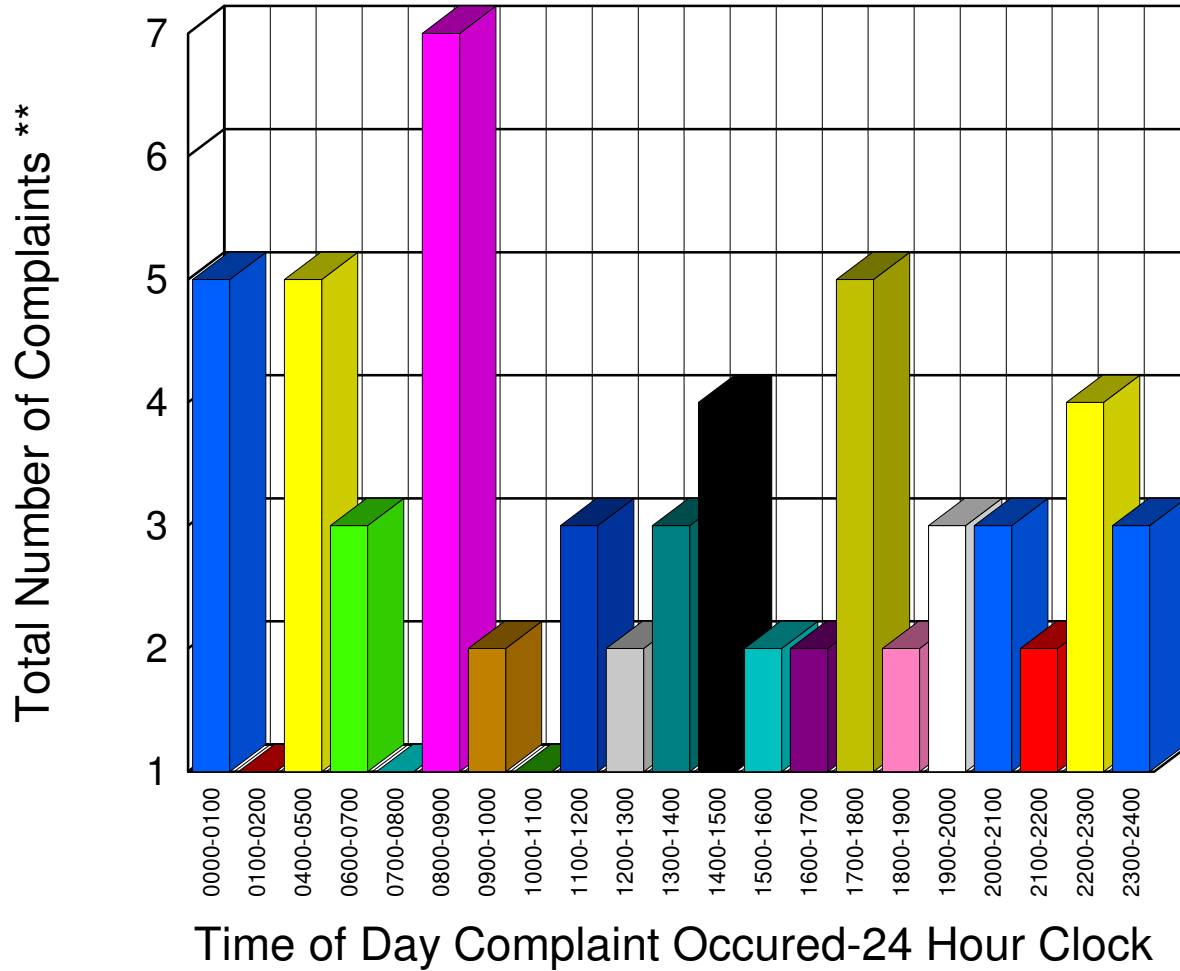

Total 2

** Complaints taken by Muskegon Sheriff's Office

Muskegon County Sheriff's Office

Listing of Offense Reports - Lakewood Club and Dalton Township - 12/01/2008 00:12:59 to 12/31/2008 18:21:11

0000-0100	6
0100-0200	1
0200-0300	6
0300-0400	3
0400-0500	5
0500-0600	4
0600-0700	6
0700-0800	8
0800-0900	5
0900-1000	5
1000-1100	4
1100-1200	3
1200-1300	6
1300-1400	5
1400-1500	8
1500-1600	9
1600-1700	9
1700-1800	7
1800-1900	11
1900-2000	10
2000-2100	4
2100-2200	8
2200-2300	16
2300-2400	7

Total **156**

** Complaints taken by Muskegon Sheriff's Office

Muskegon County Sheriff's Office

Listing of Offense Reports - Egelston Township - 12/01/2008 04:28:47 to 12/31/2008 20:58:44

0000-0100	5
0100-0200	5
0200-0300	2
0300-0400	4
0400-0500	2
0500-0600	3
0600-0700	2
0700-0800	1
0800-0900	3
0900-1000	3
1000-1100	5
1100-1200	5
1200-1300	4
1300-1400	10
1400-1500	5
1500-1600	8
1600-1700	10
1700-1800	11
1800-1900	5
1900-2000	7
2000-2100	4
2100-2200	6
2200-2300	5
2300-2400	2

Total 117

** Complaints taken by Muskegon Sheriff's Office

Muskegon County Sheriff's Office

Listing of Offense Reports - Fruitland Township - 12/01/2008 04:37:53 to 12/30/2008 18:00:29

0000-0100	5
0100-0200	1
0400-0500	5
0600-0700	3
0700-0800	1
0800-0900	7
0900-1000	2
1000-1100	1
1100-1200	3
1200-1300	2
1300-1400	3
1400-1500	4
1500-1600	2
1600-1700	2
1700-1800	5
1800-1900	2
1900-2000	3
2000-2100	3
2100-2200	2
2200-2300	4
2300-2400	3

Total	27
-------	----

** Complaints taken by Muskegon Sheriff's Office

Muskegon County Sheriff's Office

Listing of Offense Reports - White River Township - 12/12/2008 12:20:40 to 12/29/2008 22:38:25

<u>0100-0200</u>	<u>1</u>
<u>1100-1200</u>	<u>1</u>
<u>1200-1300</u>	<u>1</u>
<u>2000-2100</u>	<u>1</u>
<u>2200-2300</u>	<u>1</u>