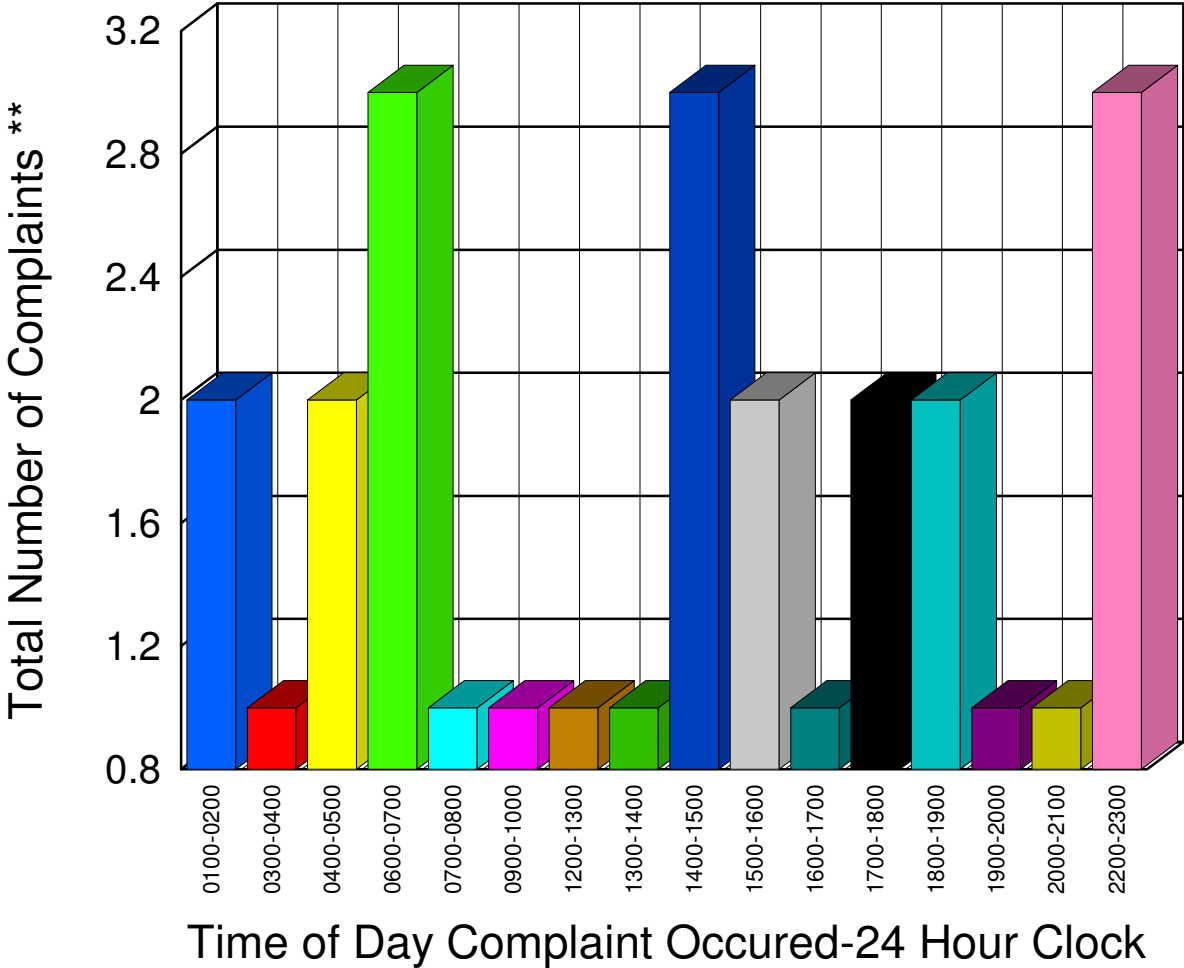

0000-0100	3
0200-0300	1
0400-0500	2
0600-0700	1
0700-0800	2
0800-0900	1
1000-1100	4
1100-1200	4
1300-1400	1
1400-1500	1
1600-1700	3
1700-1800	4
1800-1900	4
1900-2000	1
2000-2100	1
2100-2200	2
2200-2300	1
2300-2400	5

Total **41**

** Complaints taken by Muskegon Sheriff's Office

Muskegon County Sheriff's Office

Listing of Offense Reports - Sullivan Township - 12/01/2008 22:10:10 to 12/31/2008 18:18:02

0100-0200	2
0300-0400	1
0400-0500	2
0600-0700	3
0700-0800	1
0900-1000	1
1200-1300	1
1300-1400	1
1400-1500	3
1500-1600	2
1600-1700	1
1700-1800	2
1800-1900	2
1900-2000	1
2000-2100	1
2200-2300	3

Total	27
-------	----

** Complaints taken by Muskegon Sheriff's Office

Muskegon County Sheriff's Office

Listing of Offense Reports - White River Township - 12/12/2008 12:20:40 to 12/29/2008 22:38:25

<u>0100-0200</u>	<u>1</u>
<u>1100-1200</u>	<u>1</u>
<u>1200-1300</u>	<u>1</u>
<u>2000-2100</u>	<u>1</u>
<u>2200-2300</u>	<u>1</u>