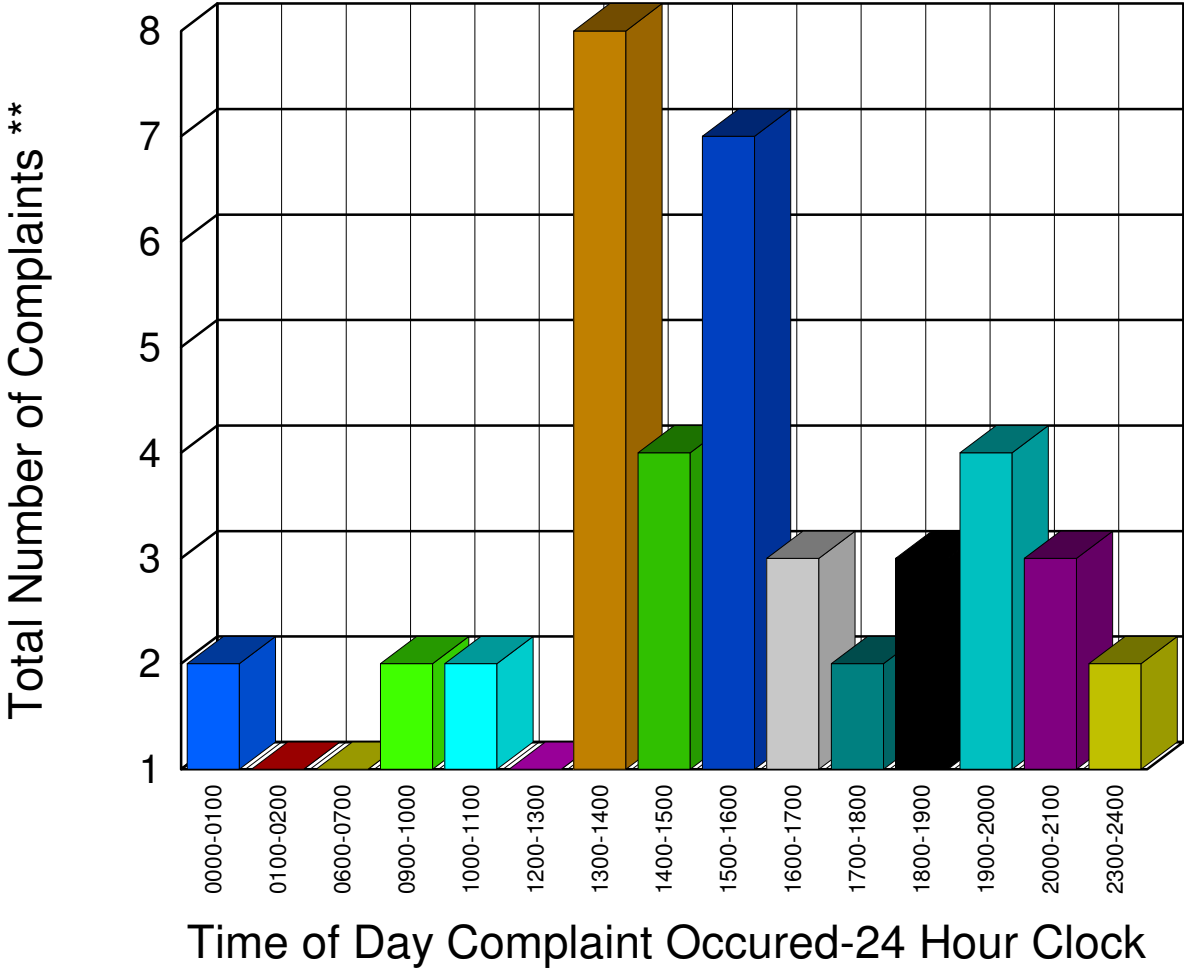

Total **156**

** Complaints taken by Muskegon Sheriff's Office

Muskegon County Sheriff's Office

Listing of Offense Reports - Egelston Township - 12/01/2008 04:28:47 to 12/31/2008 20:58:44

0000-0100	5
0100-0200	5
0200-0300	2
0300-0400	4
0400-0500	2
0500-0600	3
0600-0700	2
0700-0800	1
0800-0900	3
0900-1000	3
1000-1100	5
1100-1200	5
1200-1300	4
1300-1400	10
1400-1500	5
1500-1600	8
1600-1700	10
1700-1800	11
1800-1900	5
1900-2000	7
2000-2100	4
2100-2200	6
2200-2300	5
2300-2400	2

Total 117

** Complaints taken by Muskegon Sheriff's Office

Muskegon County Sheriff's Office

Listing of Offense Reports - Fruitland Township - 12/01/2008 04:37:53 to 12/30/2008 18:00:29

0000-0100	5
0100-0200	1
0400-0500	5
0600-0700	3
0700-0800	1
0800-0900	7
0900-1000	2
1000-1100	1
1100-1200	3
1200-1300	2
1300-1400	3
1400-1500	4
1500-1600	2
1600-1700	2
1700-1800	5
1800-1900	2
1900-2000	3
2000-2100	3
2100-2200	2
2200-2300	4
2300-2400	3

Total 63

** Complaints taken by Muskegon Sheriff's Office

Muskegon County Sheriff's Office

Listing of Offense Reports - Holton Township - 12/02/2008 06:49:59 to 12/30/2008 23:36:38

0000-0100	2
0100-0200	1
0600-0700	1
0900-1000	2
1000-1100	2
1200-1300	1
1300-1400	8
1400-1500	4
1500-1600	7
1600-1700	3
1700-1800	2
1800-1900	3
1900-2000	4
2000-2100	3
2300-2400	2

Total	27
-------	----

** Complaints taken by Muskegon Sheriff's Office

Muskegon County Sheriff's Office

Listing of Offense Reports - White River Township - 12/12/2008 12:20:40 to 12/29/2008 22:38:25

<u>0100-0200</u>	<u>1</u>
<u>1100-1200</u>	<u>1</u>
<u>1200-1300</u>	<u>1</u>
<u>2000-2100</u>	<u>1</u>
<u>2200-2300</u>	<u>1</u>