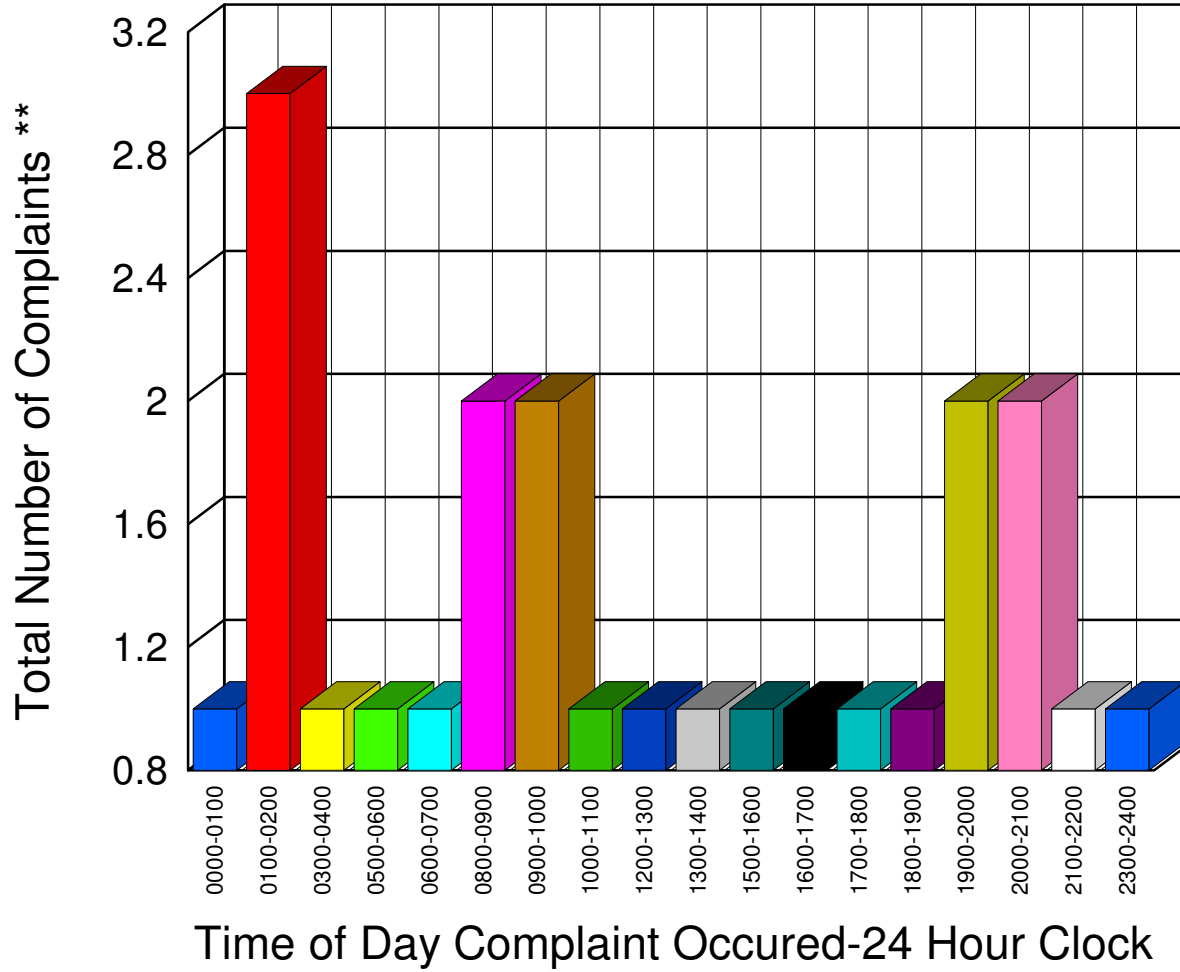

Muskegon County Sheriff's Office

Listing of Offense Reports-- 12/01/2008 00:00:00 to 12/31/2008 22:41:43

0000-0100	32
0100-0200	18
0200-0300	23
0300-0400	17
0400-0500	25
0500-0600	19
0600-0700	23
0700-0800	23
0800-0900	29
0900-1000	25
1000-1100	41
1100-1200	33
1200-1300	32
1300-1400	44
1400-1500	60
1500-1600	58
1600-1700	51
1700-1800	61
1800-1900	48
1900-2000	40
2000-2100	33
2100-2200	28
2200-2300	44
2300-2400	23

Total **830**

** Complaints taken by Muskegon Sheriff's Office

Muskegon County Sheriff's Office

Listing of Offense Reports - Blue Lake Township - 12/01/2008 20:50:40 to 12/29/2008 09:32:59

0000-0100	1
0100-0200	3
0300-0400	1
0500-0600	1
0600-0700	1
0800-0900	2
0900-1000	2
1000-1100	1
1200-1300	1
1300-1400	1
1500-1600	1
1600-1700	1
1700-1800	1
1800-1900	1
1900-2000	2
2000-2100	2
2100-2200	1
2300-2400	1

Total	27
-------	----

** Complaints taken by Muskegon Sheriff's Office

Muskegon County Sheriff's Office

Listing of Offense Reports - White River Township - 12/12/2008 12:20:40 to 12/29/2008 22:38:25

<u>0100-0200</u>	<u>1</u>
<u>1100-1200</u>	<u>1</u>
<u>1200-1300</u>	<u>1</u>
<u>2000-2100</u>	<u>1</u>
<u>2200-2300</u>	<u>1</u>

Total	5
-------	---

** Complaints taken by Muskegon Sheriff's Office

Muskegon County Sheriff's Office

Listing of Offense Reports - Whitehall Township - 12/01/2008 14:29:27 to 12/31/2008 22:41:43

0000-0100	1
0200-0300	1
0300-0400	2
0400-0500	1
0500-0600	2
0600-0700	1
0700-0800	1
0800-0900	2
0900-1000	3
1000-1100	2
1100-1200	2
1200-1300	2
1300-1400	1
1400-1500	5
1500-1600	5
1600-1700	3
1700-1800	6
1800-1900	3
1900-2000	3
2000-2100	5
2100-2200	2
2200-2300	4