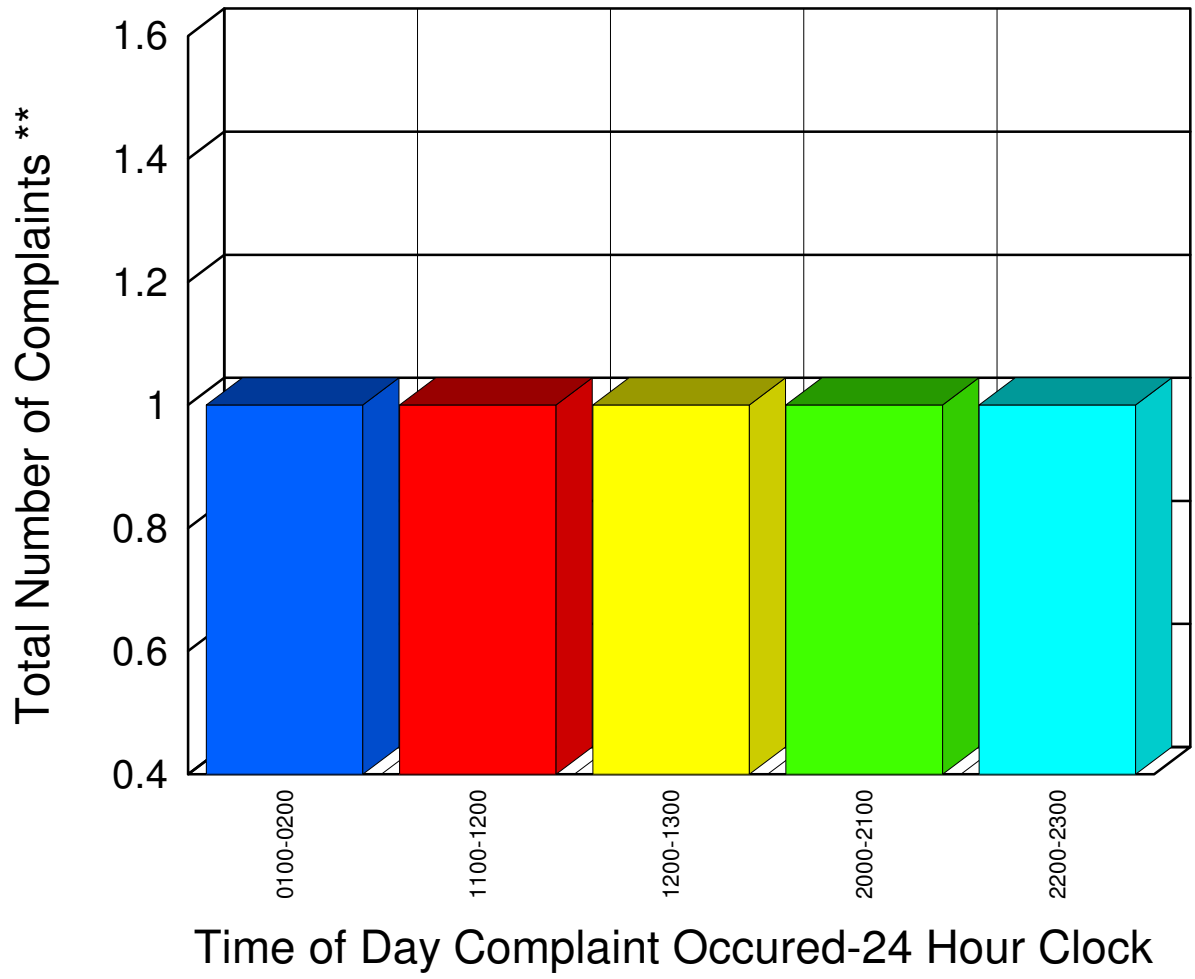

0000-0100	3
0200-0300	1
0400-0500	2
0600-0700	1
0700-0800	2
0800-0900	1
1000-1100	4
1100-1200	4
1300-1400	1
1400-1500	1
1600-1700	3
1700-1800	4
1800-1900	4
1900-2000	1
2000-2100	1
2100-2200	2
2200-2300	1
2300-2400	5

Total **41**

** Complaints taken by Muskegon Sheriff's Office

Muskegon County Sheriff's Office

Listing of Offense Reports - Sullivan Township - 12/01/2008 22:10:10 to 12/31/2008 18:18:02

0100-0200	2
0300-0400	1
0400-0500	2
0600-0700	3
0700-0800	1
0900-1000	1
1200-1300	1
1300-1400	1
1400-1500	3
1500-1600	2
1600-1700	1
1700-1800	2
1800-1900	2
1900-2000	1
2000-2100	1
2200-2300	3

Total	27
-------	----

** Complaints taken by Muskegon Sheriff's Office

Muskegon County Sheriff's Office

Listing of Offense Reports - White River Township - 12/12/2008 12:20:40 to 12/29/2008 22:38:25

<u>0100-0200</u>	<u>1</u>
<u>1100-1200</u>	<u>1</u>
<u>1200-1300</u>	<u>1</u>
<u>2000-2100</u>	<u>1</u>
<u>2200-2300</u>	<u>1</u>