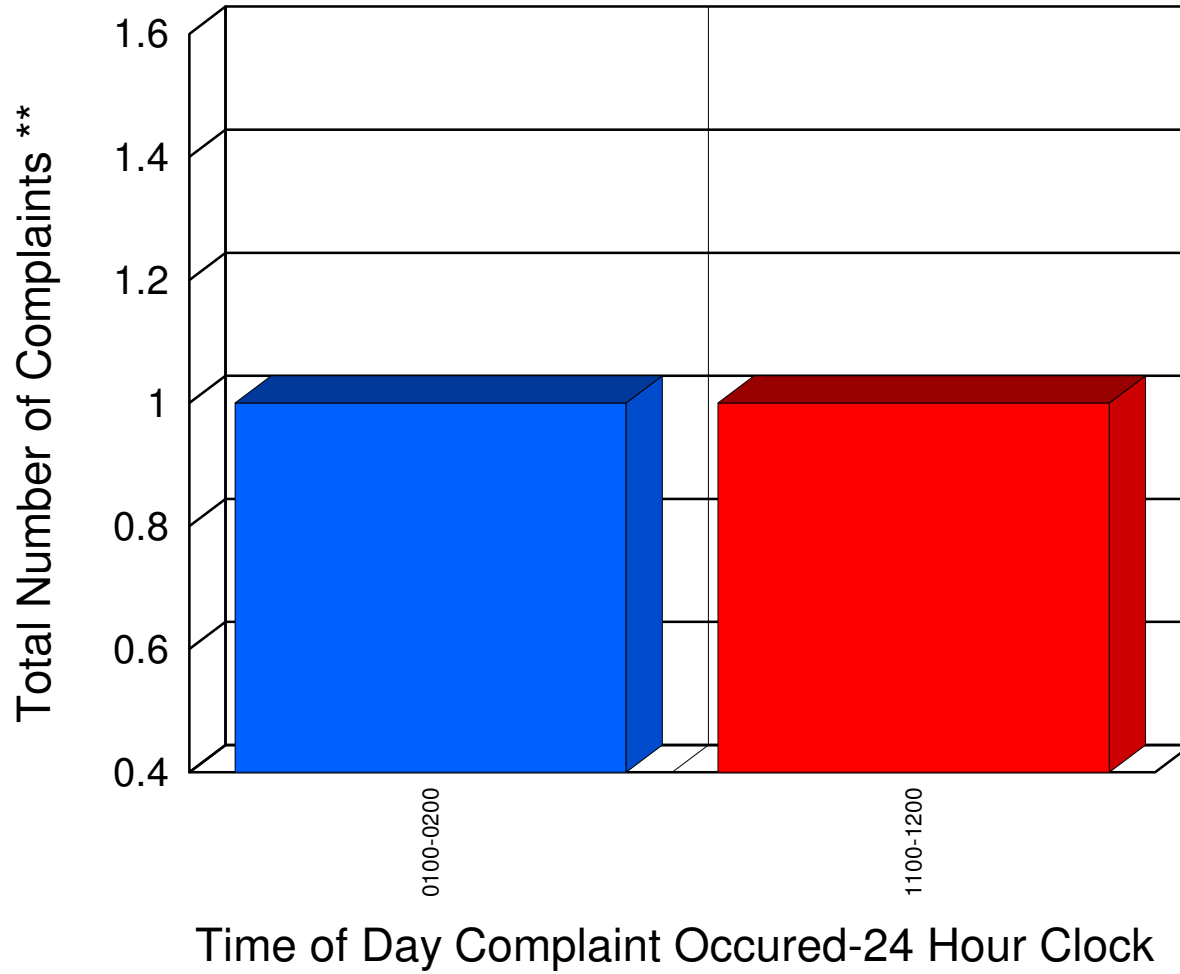

Muskegon County Sheriff's Office

Listing of Offense Reports - Cedar Creek Township - 12/09/2008 11:36:00 to 12/31/2008 01:09:20

0100-0200   1

1100-1200   1

Total   2

** Complaints taken by Muskegon Sheriff's Office

Muskegon County Sheriff's Office

Listing of Offense Reports - Lakewood Club and Dalton Township - 12/01/2008 00:12:59 to 12/31/2008 18:21:11

0000-0100	6
0100-0200	1
0200-0300	6
0300-0400	3
0400-0500	5
0500-0600	4
0600-0700	6
0700-0800	8
0800-0900	5
0900-1000	5
1000-1100	4
1100-1200	3
1200-1300	6
1300-1400	5
1400-1500	8
1500-1600	9
1600-1700	9
1700-1800	7
1800-1900	11
1900-2000	10
2000-2100	4
2100-2200	8
2200-2300	16
2300-2400	7