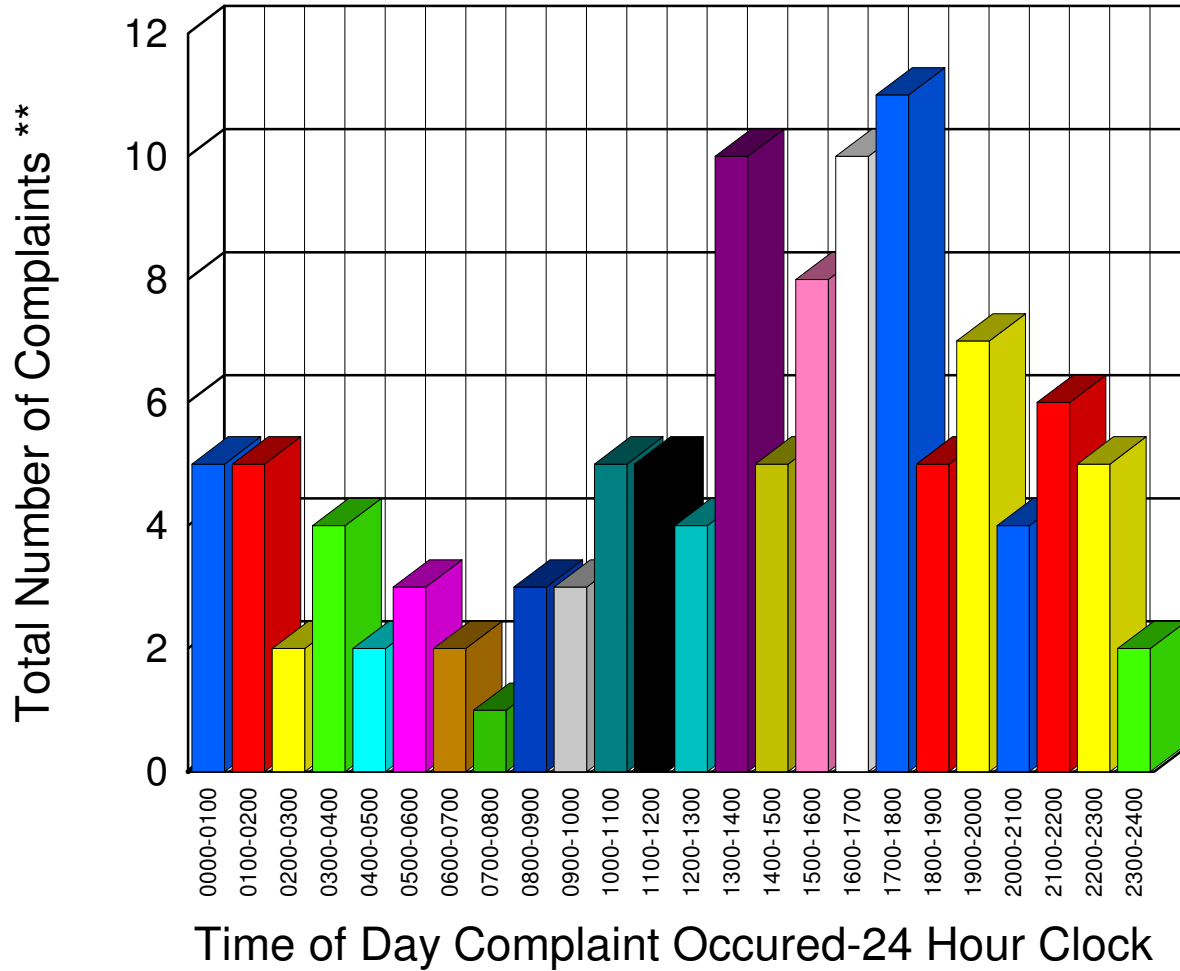

Total 2

** Complaints taken by Muskegon Sheriff's Office

Muskegon County Sheriff's Office

Listing of Offense Reports - Lakewood Club and Dalton Township - 12/01/2008 00:12:59 to 12/31/2008 18:21:11

0000-0100	6
0100-0200	1
0200-0300	6
0300-0400	3
0400-0500	5
0500-0600	4
0600-0700	6
0700-0800	8
0800-0900	5
0900-1000	5
1000-1100	4
1100-1200	3
1200-1300	6
1300-1400	5
1400-1500	8
1500-1600	9
1600-1700	9
1700-1800	7
1800-1900	11
1900-2000	10
2000-2100	4
2100-2200	8
2200-2300	16
2300-2400	7

Total **156**

** Complaints taken by Muskegon Sheriff's Office

Muskegon County Sheriff's Office

Listing of Offense Reports - Egelston Township - 12/01/2008 04:28:47 to 12/31/2008 20:58:44

0000-0100	5
0100-0200	5
0200-0300	2
0300-0400	4
0400-0500	2
0500-0600	3
0600-0700	2
0700-0800	1
0800-0900	3
0900-1000	3
1000-1100	5
1100-1200	5
1200-1300	4
1300-1400	10
1400-1500	5
1500-1600	8
1600-1700	10
1700-1800	11
1800-1900	5
1900-2000	7
2000-2100	4
2100-2200	6
2200-2300	5
2300-2400	2

Total	27
-------	----

** Complaints taken by Muskegon Sheriff's Office

Muskegon County Sheriff's Office

Listing of Offense Reports - White River Township - 12/12/2008 12:20:40 to 12/29/2008 22:38:25

<u>0100-0200</u>	<u>1</u>
<u>1100-1200</u>	<u>1</u>
<u>1200-1300</u>	<u>1</u>
<u>2000-2100</u>	<u>1</u>
<u>2200-2300</u>	<u>1</u>

Total	5
-------	---

** Complaints taken by Muskegon Sheriff's Office

Muskegon County Sheriff's Office

Listing of Offense Reports - Whitehall Township - 12/01/2008 14:29:27 to 12/31/2008 22:41:43

0000-0100	1
0200-0300	1
0300-0400	2
0400-0500	1
0500-0600	2
0600-0700	1
0700-0800	1
0800-0900	2
0900-1000	3
1000-1100	2
1100-1200	2
1200-1300	2
1300-1400	1
1400-1500	5
1500-1600	5
1600-1700	3
1700-1800	6
1800-1900	3
1900-2000	3
2000-2100	5
2100-2200	2
2200-2300	4