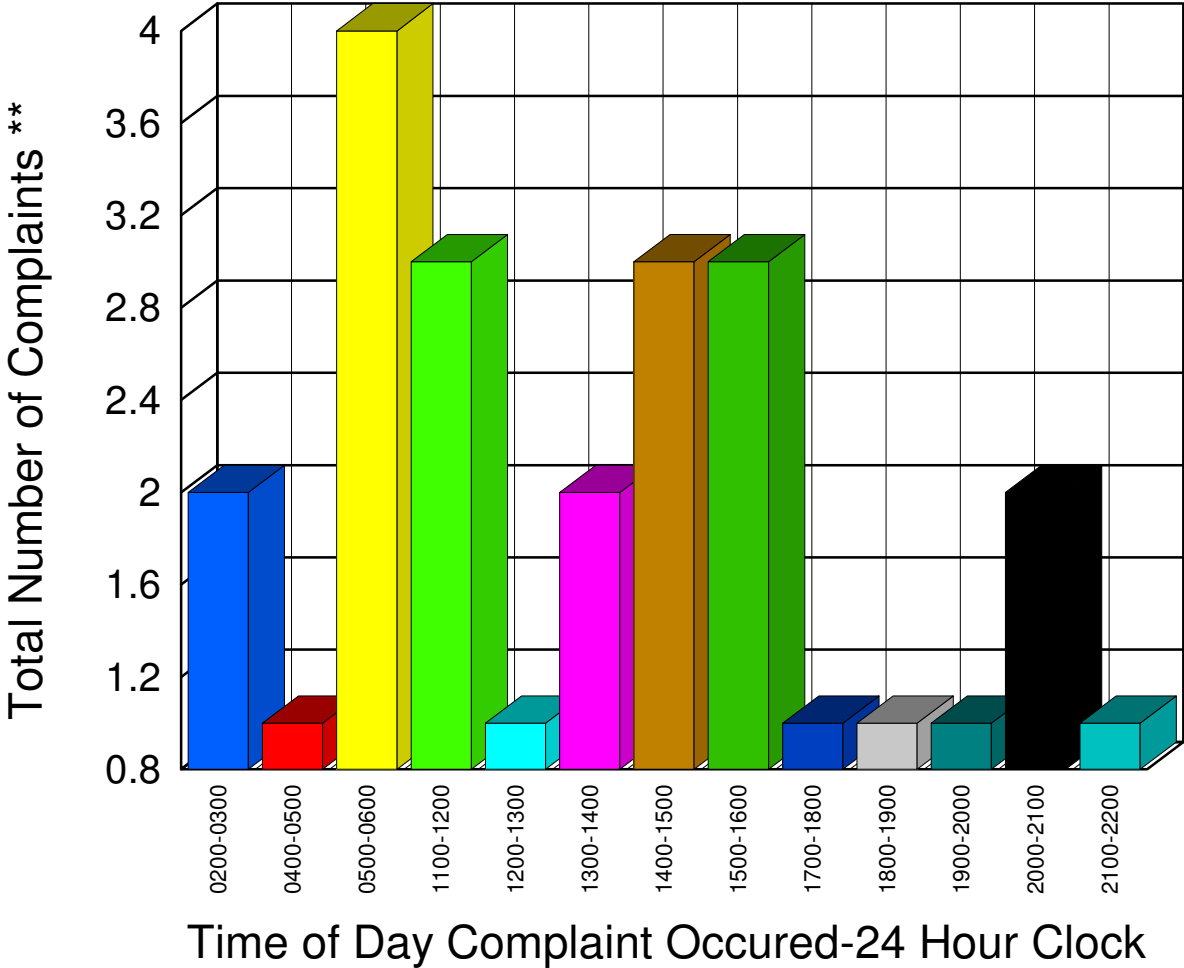

Total 76

** Complaints taken by Muskegon Sheriff's Office

Muskegon County Sheriff's Office

Listing of Offense Reports - Montague Township - 12/01/2008 15:00:29 to 12/31/2008 02:38:49

0000-0100	2
0100-0200	1
0200-0300	3
0400-0500	2
0600-0700	1
0800-0900	1
0900-1000	2
1000-1100	1
1100-1200	1
1200-1300	1
1300-1400	1
1400-1500	3
1500-1600	1
1600-1700	3
1700-1800	1
1800-1900	2
1900-2000	2
2000-2100	1
2100-2200	2
2200-2300	2

Total 33

** Complaints taken by Muskegon Sheriff's Office

Muskegon County Sheriff's Office

Listing of Offense Reports - Moorland Township - 12/01/2008 05:01:59 to 12/28/2008 17:14:45

0200-0300	2
0400-0500	1
0500-0600	4
1100-1200	3
1200-1300	1
1300-1400	2
1400-1500	3
1500-1600	3
1700-1800	1
1800-1900	1
1900-2000	1
2000-2100	2
2100-2200	1