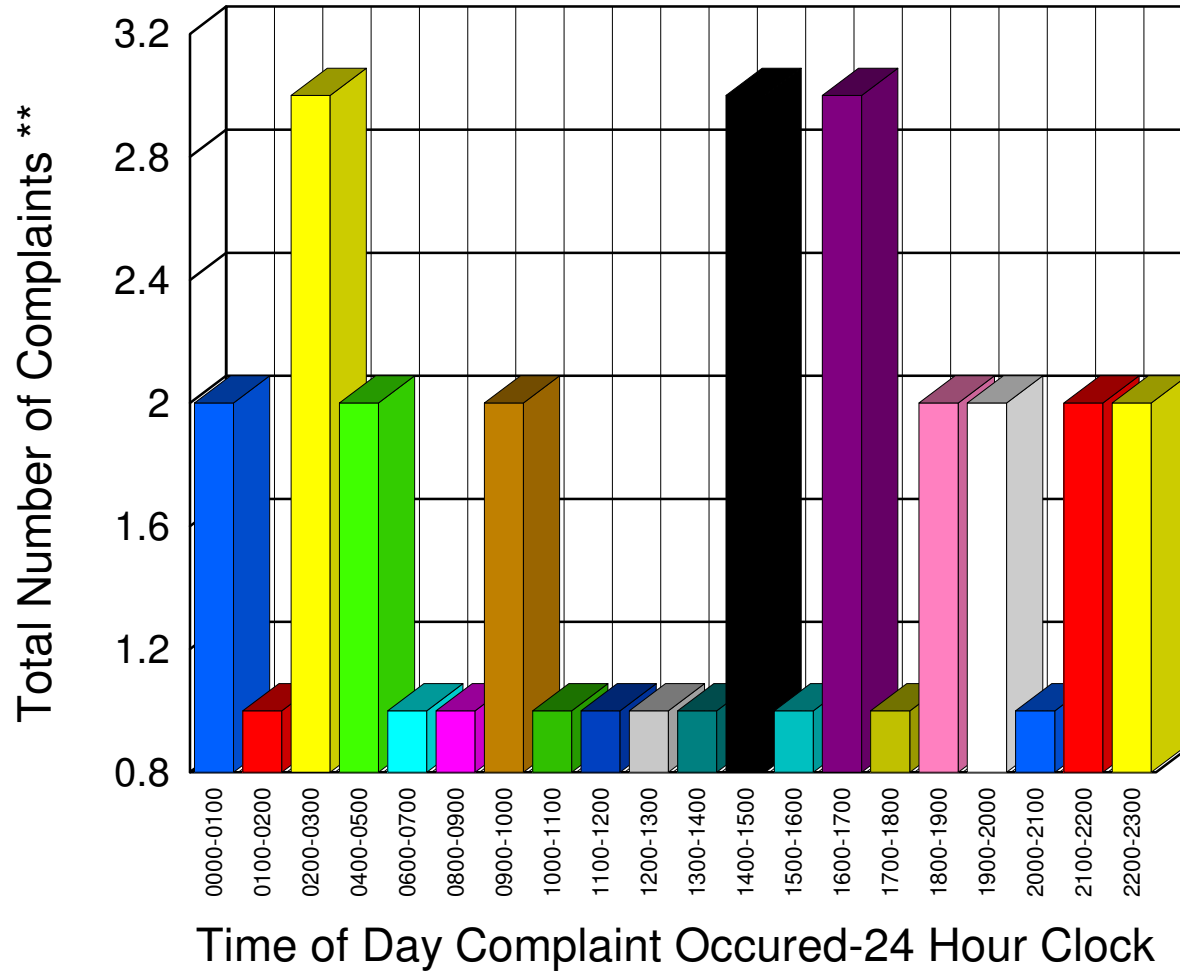

Muskegon County Sheriff's Office

Listing of Offense Reports - Montague Township - 12/01/2008 15:00:29 to 12/31/2008 02:38:49

0000-0100	2
0100-0200	1
0200-0300	3
0400-0500	2
0600-0700	1
0800-0900	1
0900-1000	2
1000-1100	1
1100-1200	1
1200-1300	1
1300-1400	1
1400-1500	3
1500-1600	1
1600-1700	3
1700-1800	1
1800-1900	2
1900-2000	2
2000-2100	1
2100-2200	2
2200-2300	2

Total 33

** Complaints taken by Muskegon Sheriff's Office