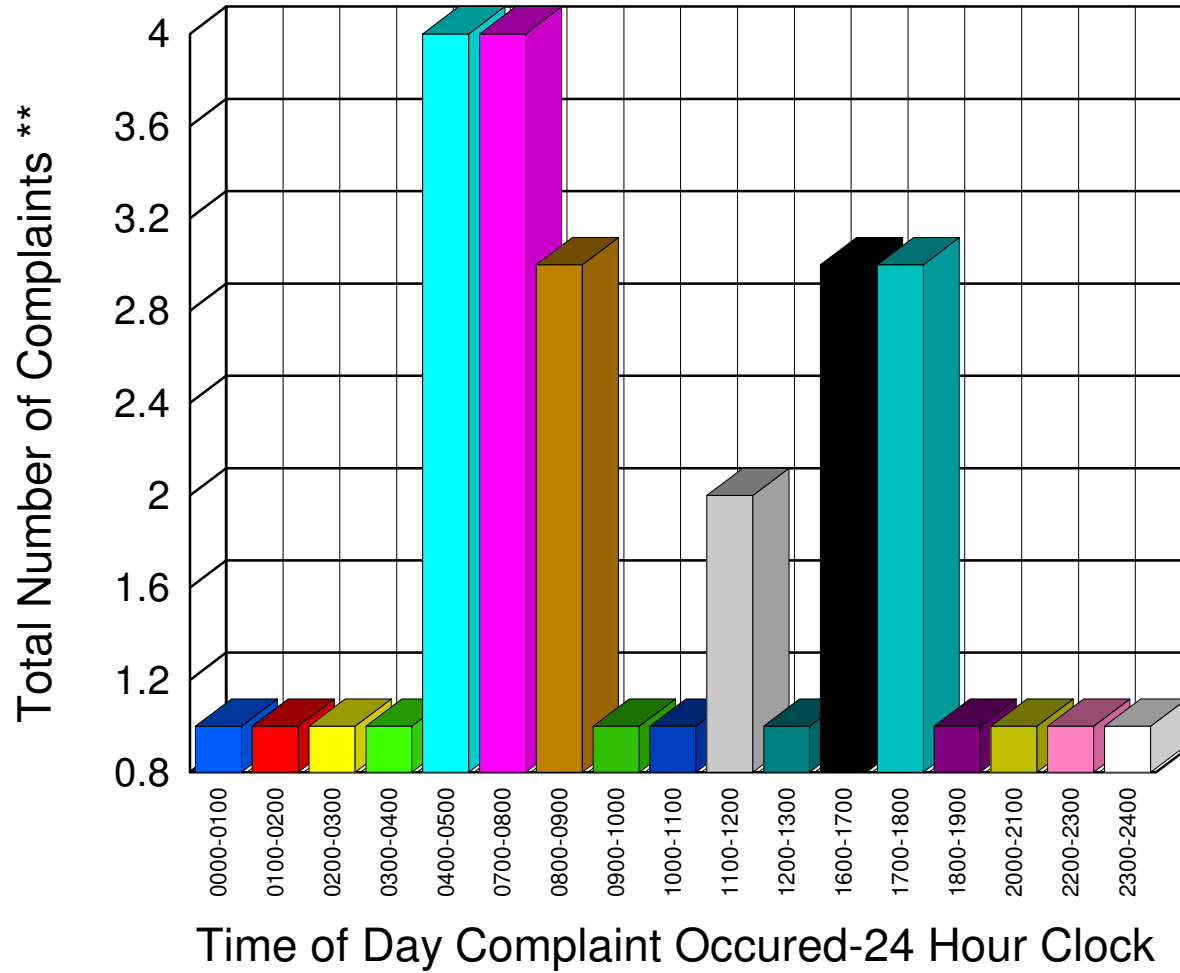

Muskegon County Sheriff's Office

Listing of Offense Reports - Casnovia Village and Township - 12/02/2008 07:30:00 to 12/29/2008 22:03:06

0000-0100	1
0100-0200	1
0200-0300	1
0300-0400	1
0400-0500	4
0700-0800	4
0800-0900	3
0900-1000	1
1000-1100	1
1100-1200	2
1200-1300	1
1600-1700	3
1700-1800	3
1800-1900	1
2000-2100	1
2200-2300	1
2300-2400	1

Total 30

** Complaints taken by Muskegon Sheriff's Office