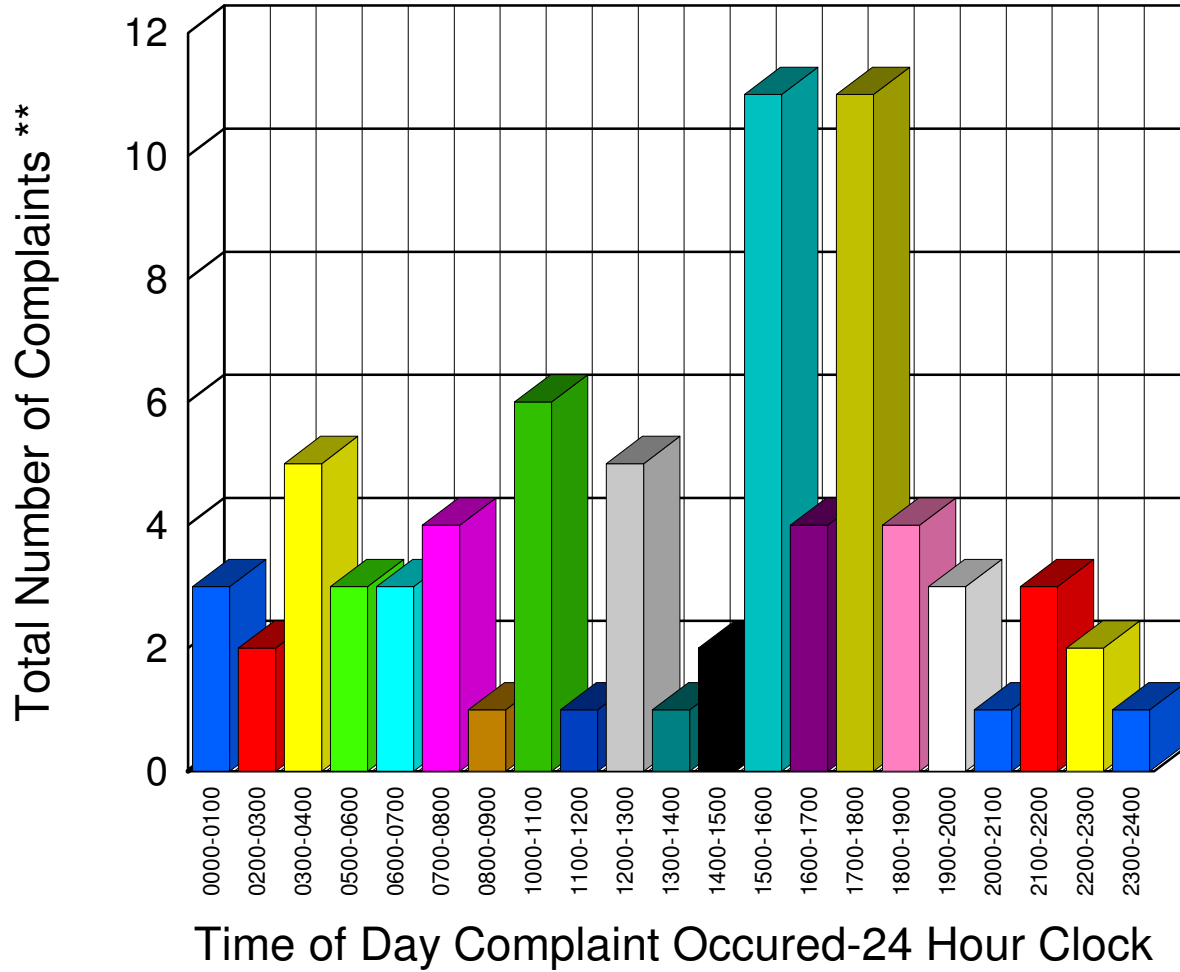

Total 117

** Complaints taken by Muskegon Sheriff's Office

Muskegon County Sheriff's Office

Listing of Offense Reports - Fruitland Township - 12/01/2008 04:37:53 to 12/30/2008 18:00:29

0000-0100	5
0100-0200	1
0400-0500	5
0600-0700	3
0700-0800	1
0800-0900	7
0900-1000	2
1000-1100	1
1100-1200	3
1200-1300	2
1300-1400	3
1400-1500	4
1500-1600	2
1600-1700	2
1700-1800	5
1800-1900	2
1900-2000	3
2000-2100	3
2100-2200	2
2200-2300	4
2300-2400	3

Total 63

** Complaints taken by Muskegon Sheriff's Office

Muskegon County Sheriff's Office

Listing of Offense Reports - Holton Township - 12/02/2008 06:49:59 to 12/30/2008 23:36:38

0000-0100	2
0100-0200	1
0600-0700	1
0900-1000	2
1000-1100	2
1200-1300	1
1300-1400	8
1400-1500	4
1500-1600	7
1600-1700	3
1700-1800	2
1800-1900	3
1900-2000	4
2000-2100	3
2300-2400	2

Total 45

** Complaints taken by Muskegon Sheriff's Office

Muskegon County Sheriff's Office

Listing of Offense Reports - Laketon Township - 12/01/2008 17:48:00 to 12/31/2008 18:16:00

0000-0100	3
0200-0300	2
0300-0400	5
0500-0600	3
0600-0700	3
0700-0800	4
0800-0900	1
1000-1100	6
1100-1200	1
1200-1300	5
1300-1400	1
1400-1500	2
1500-1600	11
1600-1700	4
1700-1800	11
1800-1900	4
1900-2000	3
2000-2100	1
2100-2200	3
2200-2300	2
2300-2400	1

Total	27
-------	----

** Complaints taken by Muskegon Sheriff's Office

Muskegon County Sheriff's Office

Listing of Offense Reports - White River Township - 12/12/2008 12:20:40 to 12/29/2008 22:38:25

<u>0100-0200</u>	<u>1</u>
<u>1100-1200</u>	<u>1</u>
<u>1200-1300</u>	<u>1</u>
<u>2000-2100</u>	<u>1</u>
<u>2200-2300</u>	<u>1</u>