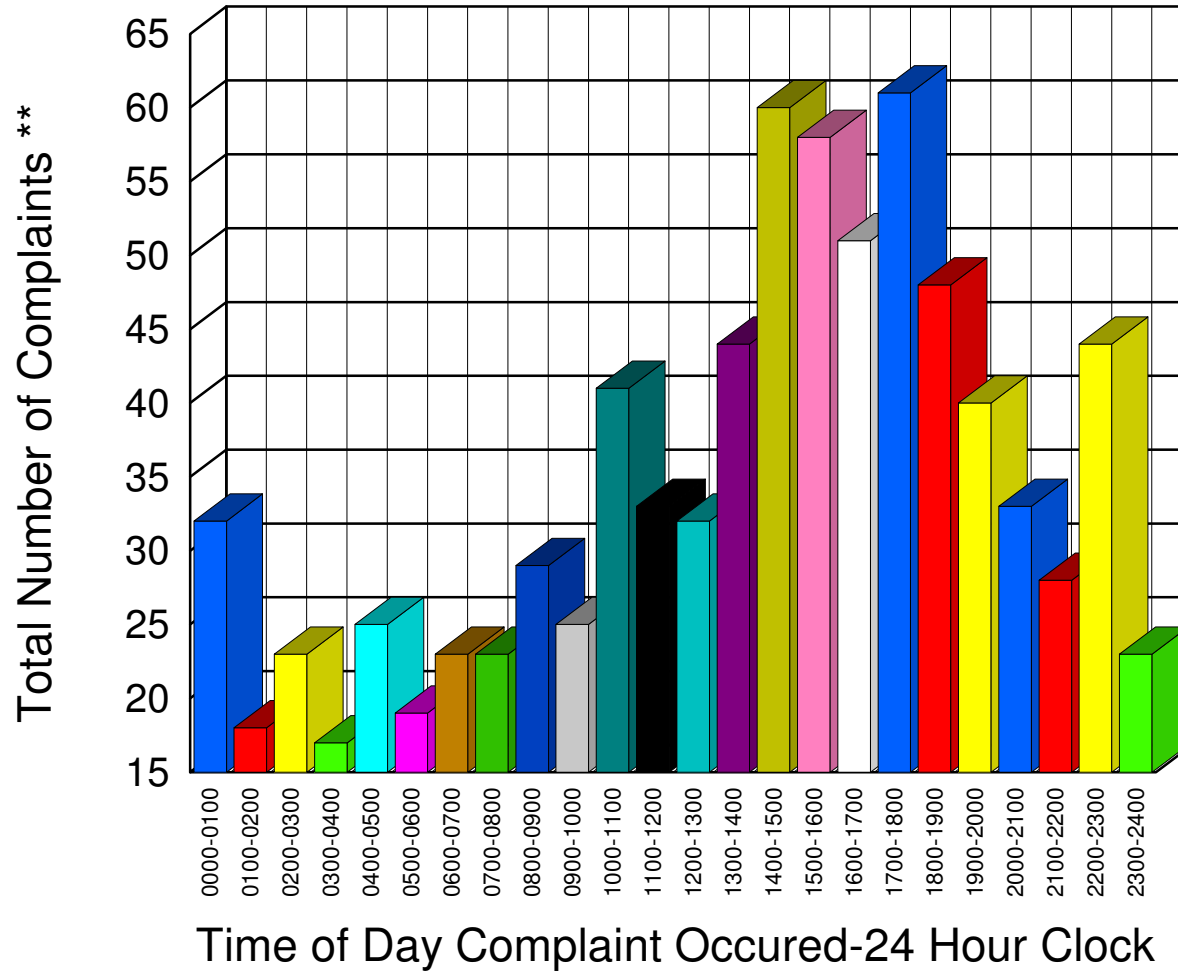

Muskegon County Sheriff's Office

Listing of Offense Reports-- 12/01/2008 00:00:00 to 12/31/2008 22:41:43

0000-0100	32
0100-0200	18
0200-0300	23
0300-0400	17
0400-0500	25
0500-0600	19
0600-0700	23
0700-0800	23
0800-0900	29
0900-1000	25
1000-1100	41
1100-1200	33
1200-1300	32
1300-1400	44
1400-1500	60
1500-1600	58
1600-1700	51
1700-1800	61
1800-1900	48
1900-2000	40
2000-2100	33
2100-2200	28
2200-2300	44
2300-2400	23

Total **830**

** Complaints taken by Muskegon Sheriff's Office

Muskegon County Sheriff's Office

Listing of Offense Reports - Blue Lake Township - 12/01/2008 20:50:40 to 12/29/2008 09:32:59

0000-0100	1
0100-0200	3
0300-0400	1
0500-0600	1
0600-0700	1
0800-0900	2
0900-1000	2
1000-1100	1
1200-1300	1
1300-1400	1
1500-1600	1
1600-1700	1
1700-1800	1
1800-1900	1
1900-2000	2
2000-2100	2
2100-2200	1
2300-2400	1

Total	27
-------	----

** Complaints taken by Muskegon Sheriff's Office

Muskegon County Sheriff's Office

Listing of Offense Reports - White River Township - 12/12/2008 12:20:40 to 12/29/2008 22:38:25

<u>0100-0200</u>	<u>1</u>
<u>1100-1200</u>	<u>1</u>
<u>1200-1300</u>	<u>1</u>
<u>2000-2100</u>	<u>1</u>
<u>2200-2300</u>	<u>1</u>

Total	5
-------	---

** Complaints taken by Muskegon Sheriff's Office

Muskegon County Sheriff's Office

Listing of Offense Reports - Whitehall Township - 12/01/2008 14:29:27 to 12/31/2008 22:41:43

0000-0100	1
0200-0300	1
0300-0400	2
0400-0500	1
0500-0600	2
0600-0700	1
0700-0800	1
0800-0900	2
0900-1000	3
1000-1100	2
1100-1200	2
1200-1300	2
1300-1400	1
1400-1500	5
1500-1600	5
1600-1700	3
1700-1800	6
1800-1900	3
1900-2000	3
2000-2100	5
2100-2200	2
2200-2300	4