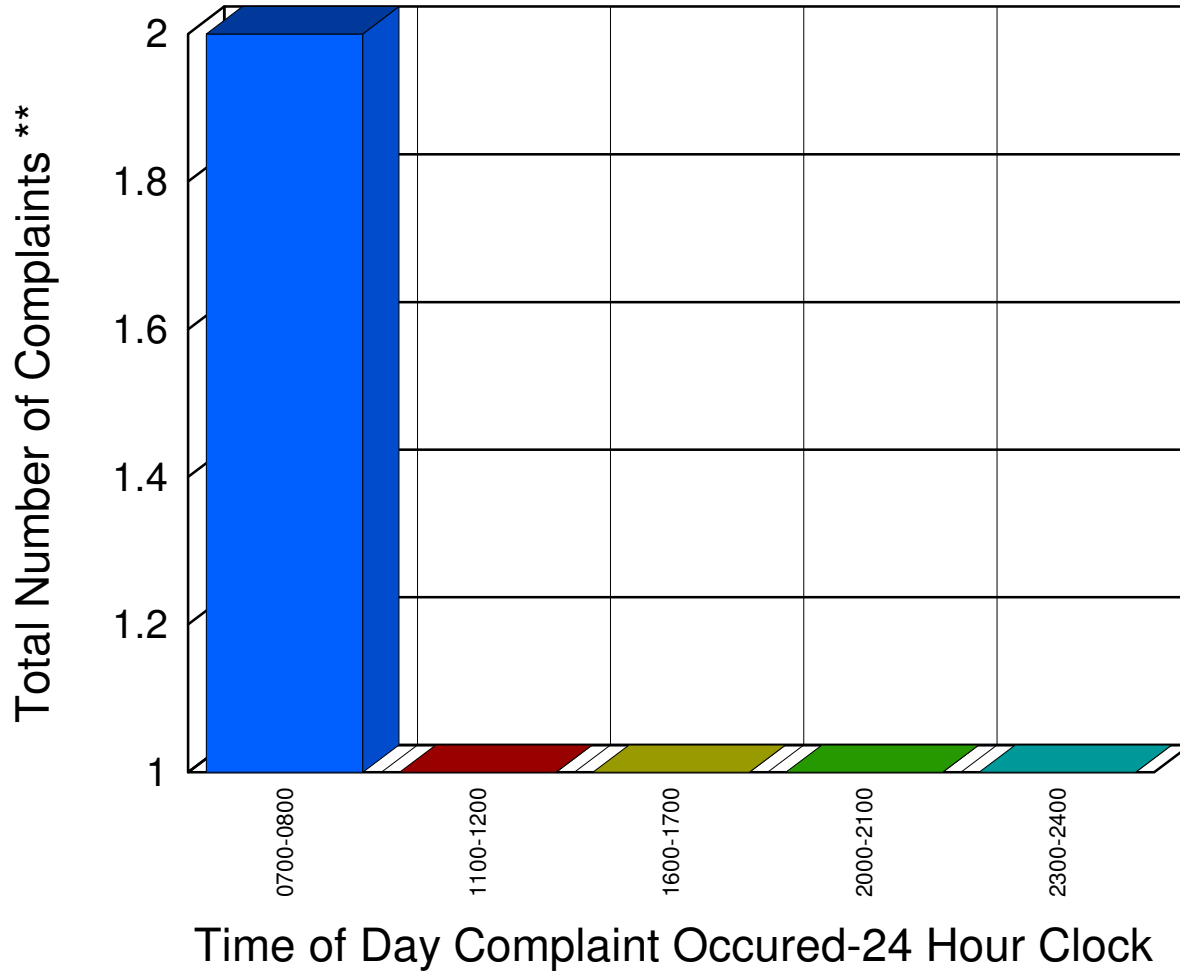

Muskegon County Sheriff's Office

Listing of Offense Reports - White River Township - 12/02/2009 23:05:00 to 12/22/2009 00:00:00

<u>0700-0800</u>	<u>2</u>
<u>1100-1200</u>	<u>1</u>
<u>1600-1700</u>	<u>1</u>
<u>2000-2100</u>	<u>1</u>
<u>2300-2400</u>	<u>1</u>

Total	6

** Complaints taken by Muskegon Sheriff's Office