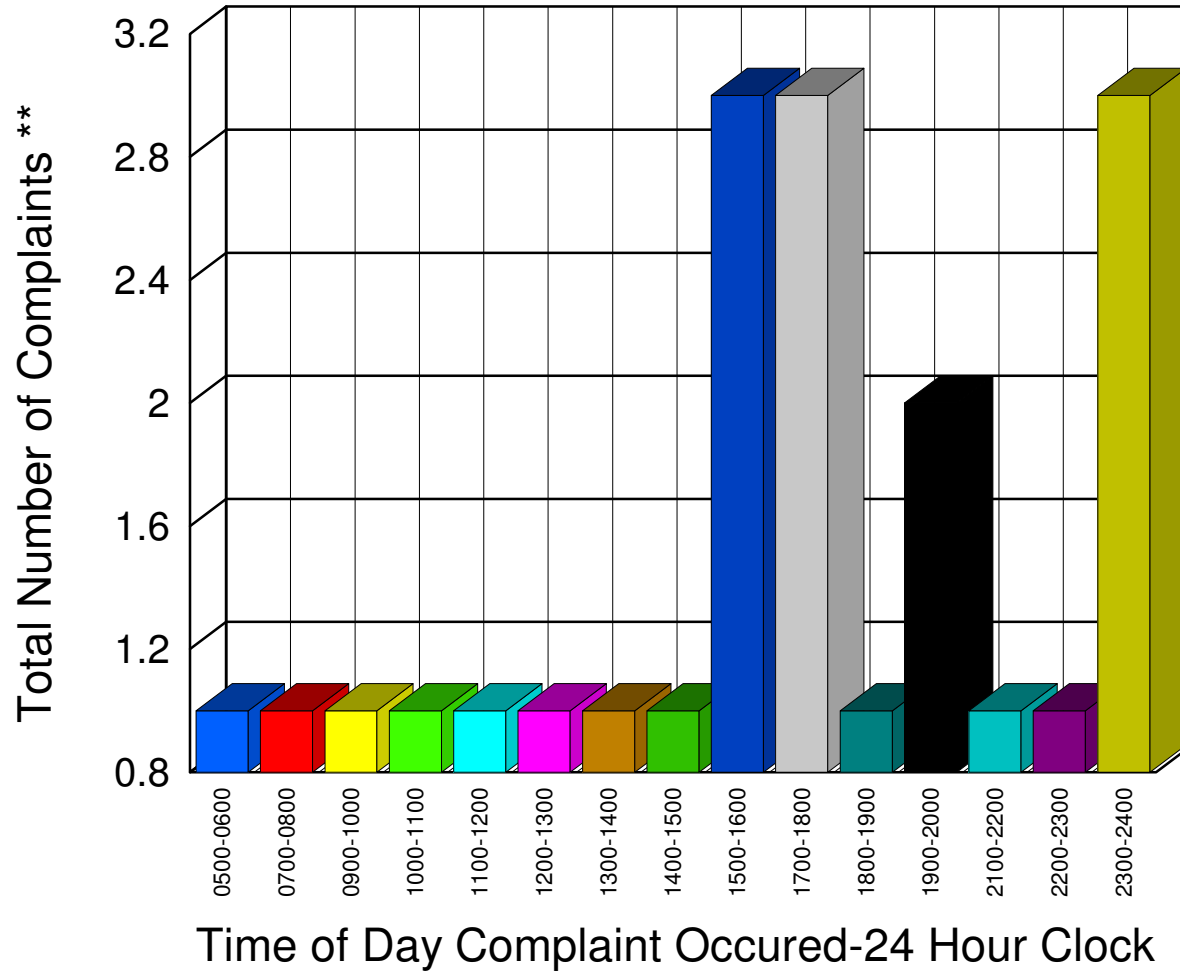

Muskegon County Sheriff's Office

Listing of Offense Reports - Montague Township - 12/01/2009 12:00:23 to 12/29/2009 22:21:22

0500-0600	1
0700-0800	1
0900-1000	1
1000-1100	1
1100-1200	1
1200-1300	1
1300-1400	1
1400-1500	1
1500-1600	3
1700-1800	3
1800-1900	1
1900-2000	2
2100-2200	1
2200-2300	1
2300-2400	3

Total 22

** Complaints taken by Muskegon Sheriff's Office