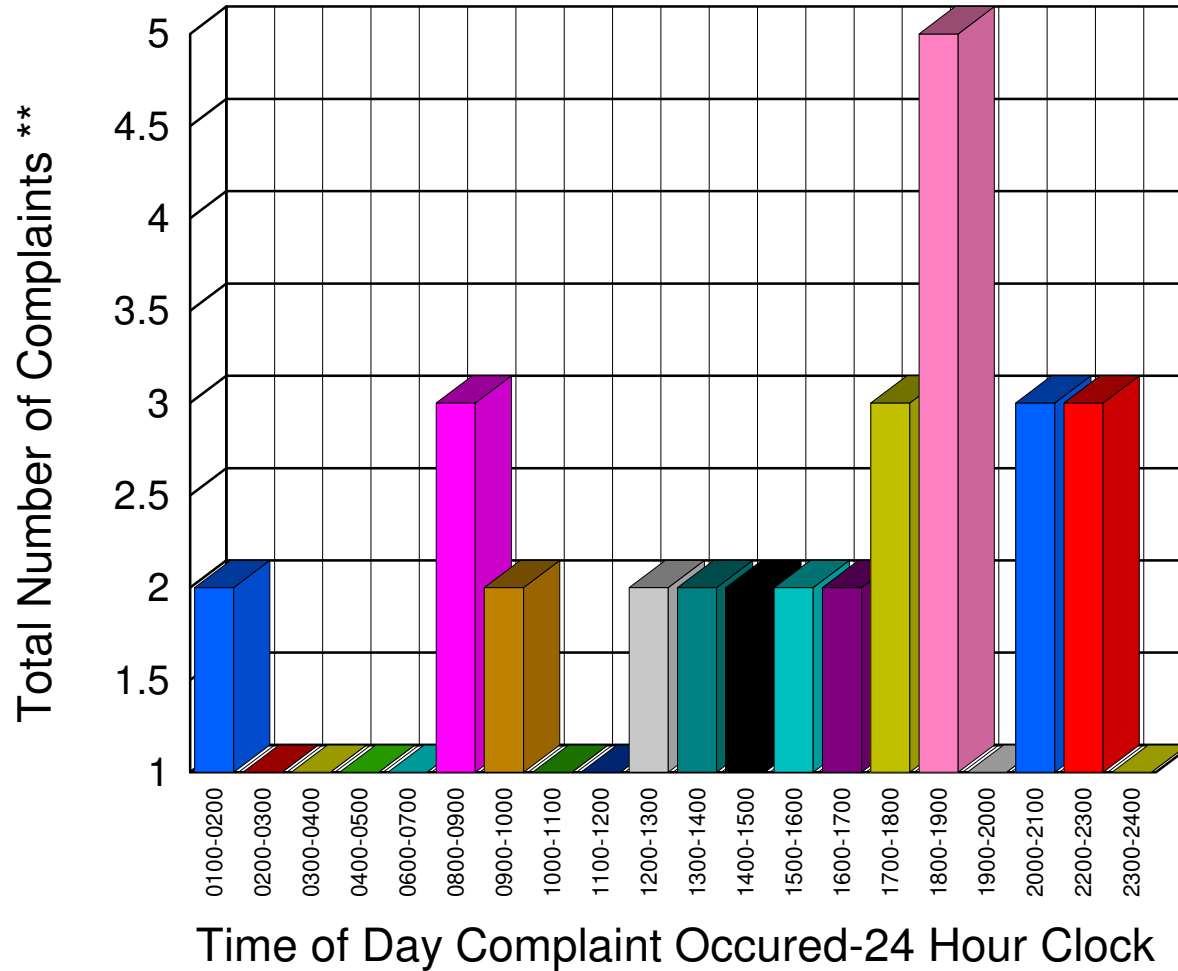

Muskegon County Sheriff's Office

Listing of Offense Reports - Ravenna Village and Township - 12/04/2009 08:01:00 to 12/31/2009 01:17:59

0100-0200	2
0200-0300	1
0300-0400	1
0400-0500	1
0600-0700	1
0800-0900	3
0900-1000	2
1000-1100	1
1100-1200	1
1200-1300	2
1300-1400	2
1400-1500	2
1500-1600	2
1600-1700	2
1700-1800	3
1800-1900	5
1900-2000	1
2000-2100	3
2200-2300	3
2300-2400	1

Total **39**

** Complaints taken by Muskegon Sheriff's Office