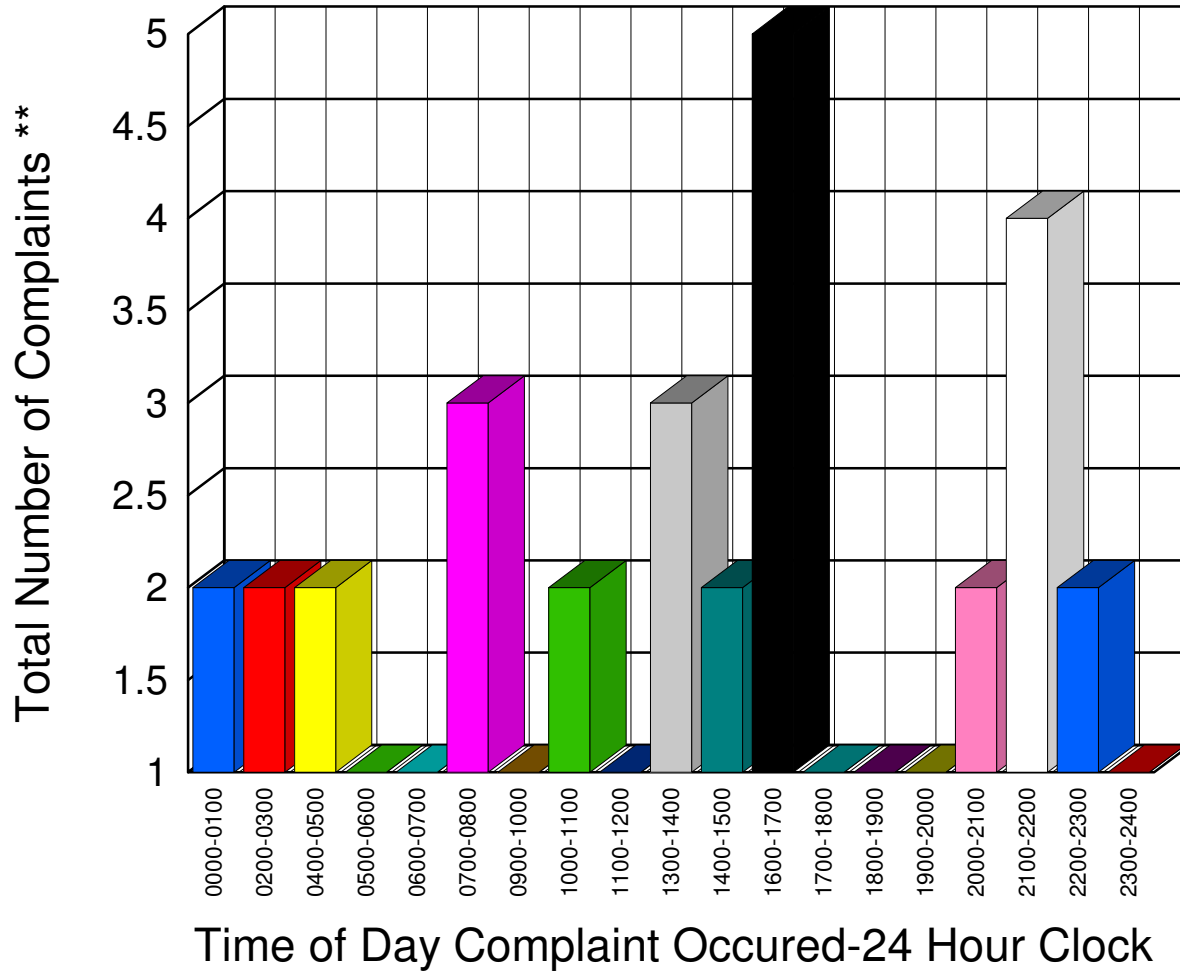

---

---

Total	6
-------	---

\*\* Complaints taken by Muskegon Sheriff's Office

# Muskegon County Sheriff's Office

Listing of Offense Reports - Whitehall Township - 12/01/2009 16:49:27 to 12/31/2009 06:12:23

0000-0100	2
0200-0300	2
0400-0500	2
0500-0600	1
0600-0700	1
0700-0800	3
0900-1000	1
1000-1100	2
1100-1200	1
1300-1400	3
1400-1500	2
1600-1700	5
1700-1800	1
1800-1900	1
1900-2000	1
2000-2100	2
2100-2200	4
2200-2300	2
2300-2400	1