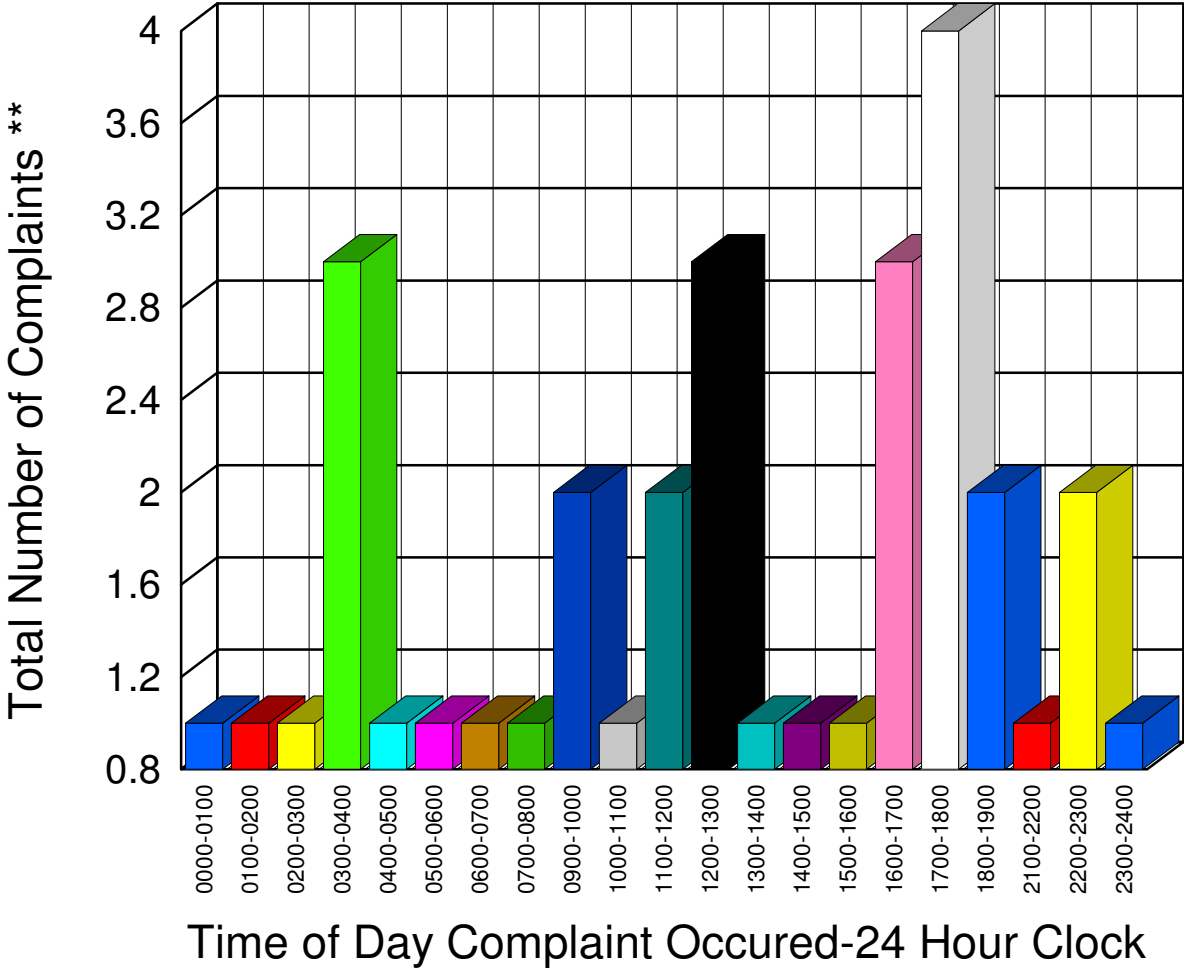

---

---

Total **39**

\*\* Complaints taken by Muskegon Sheriff's Office

# Muskegon County Sheriff's Office

Listing of Offense Reports - Sullivan Township - 12/03/2009 22:38:49 to 12/31/2009 12:19:19

0000-0100	1
0100-0200	1
0200-0300	1
0300-0400	3
0400-0500	1
0500-0600	1
0600-0700	1
0700-0800	1
0900-1000	2
1000-1100	1
1100-1200	2
1200-1300	3
1300-1400	1
1400-1500	1
1500-1600	1
1600-1700	3
1700-1800	4
1800-1900	2
2100-2200	1
2200-2300	2
2300-2400	1