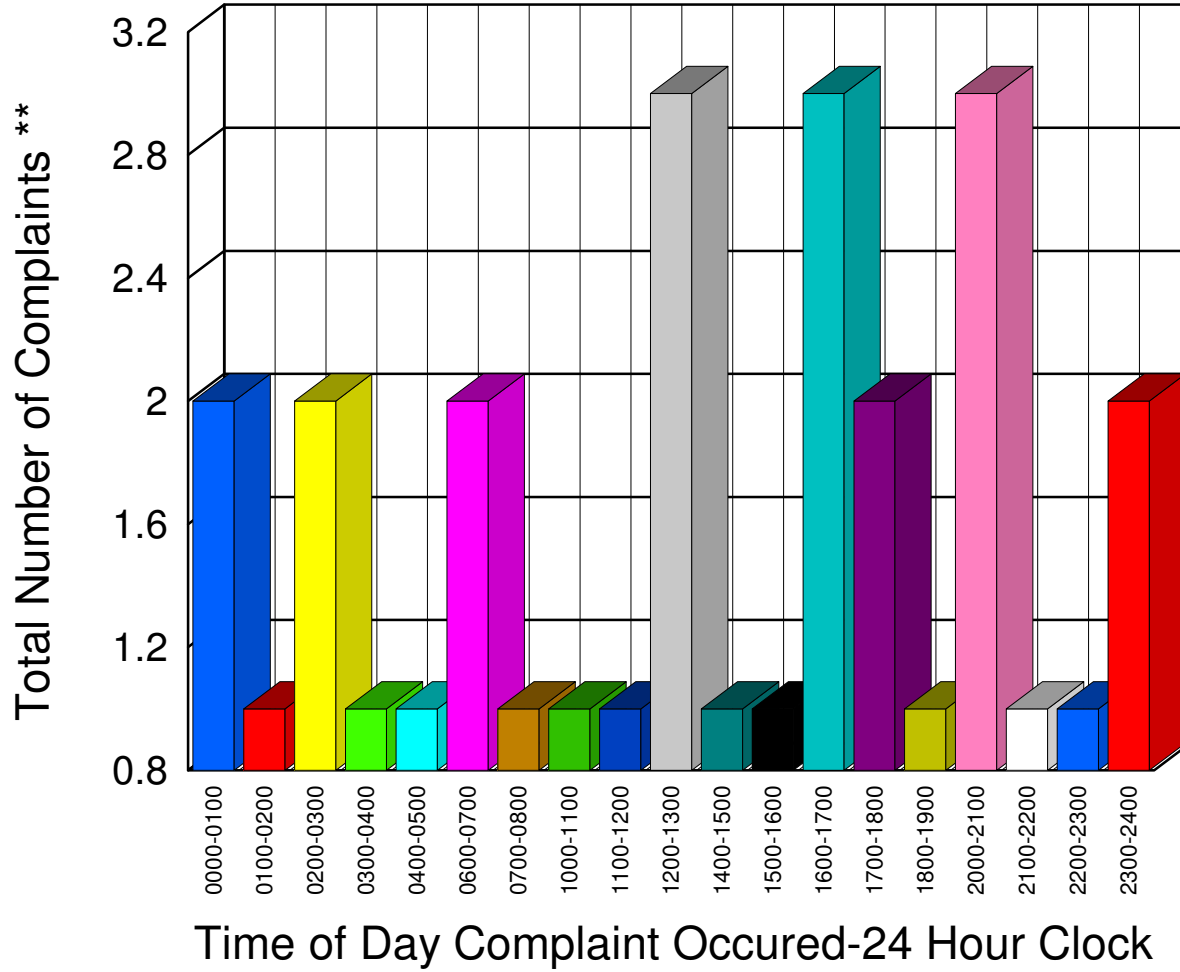

Muskegon County Sheriff's Office

Listing of Offense Reports - Blue Lake Township - 12/01/2009 10:30:14 to 12/31/2009 20:02:07

0000-0100	2
0100-0200	1
0200-0300	2
0300-0400	1
0400-0500	1
0600-0700	2
0700-0800	1
1000-1100	1
1100-1200	1
1200-1300	3
1400-1500	1
1500-1600	1
1600-1700	3
1700-1800	2
1800-1900	1
2000-2100	3
2100-2200	1
2200-2300	1
2300-2400	2

Total 30

** Complaints taken by Muskegon Sheriff's Office