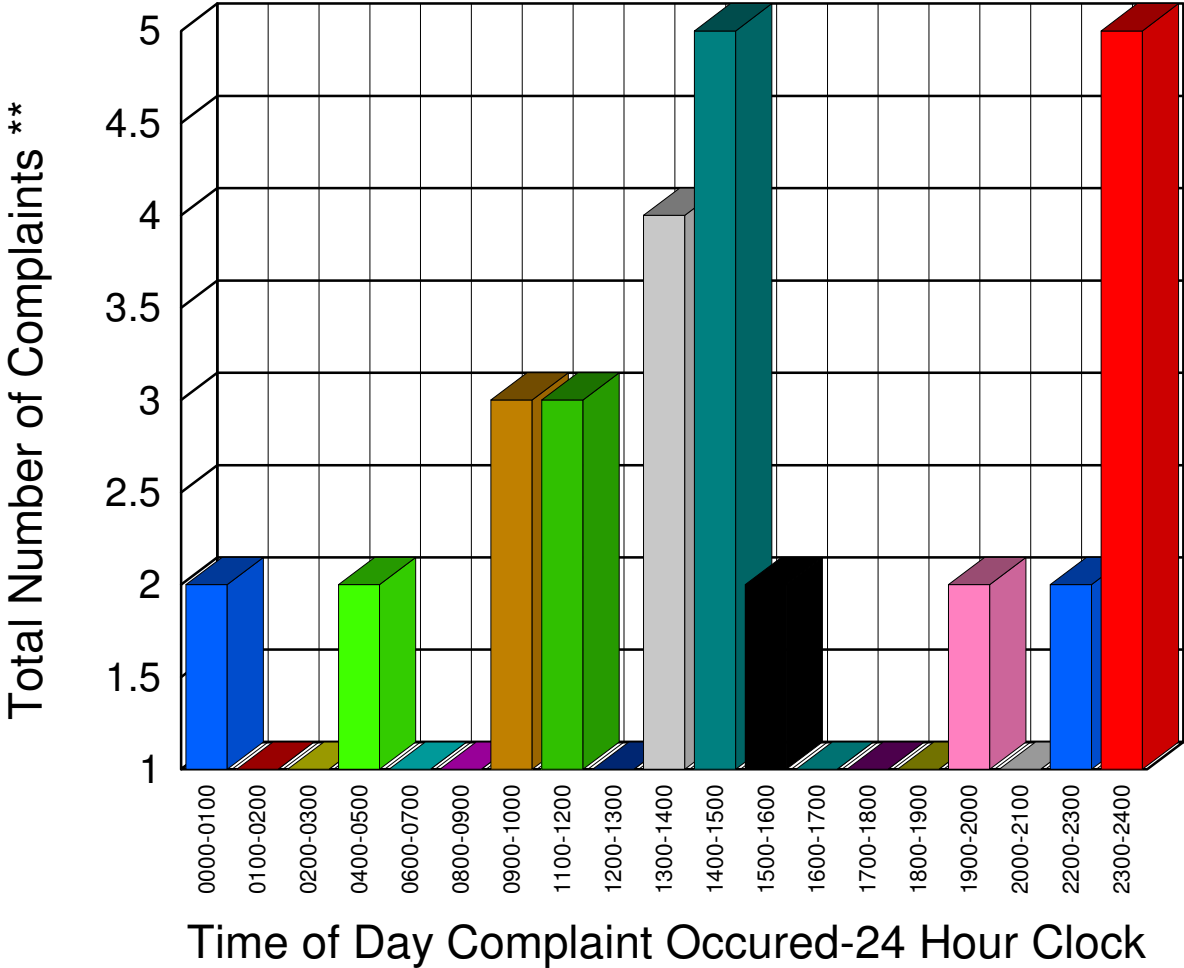

Muskegon County Sheriff's Office

Listing of Offense Reports - Holton Township - 12/01/2009 11:51:36 to 12/30/2009 23:01:42

0000-0100	2
0100-0200	1
0200-0300	1
0400-0500	2
0600-0700	1
0800-0900	1
0900-1000	3
1100-1200	3
1200-1300	1
1300-1400	4
1400-1500	5
1500-1600	2
1600-1700	1
1700-1800	1
1800-1900	1
1900-2000	2
2000-2100	1
2200-2300	2
2300-2400	5

Total **39**

** Complaints taken by Muskegon Sheriff's Office