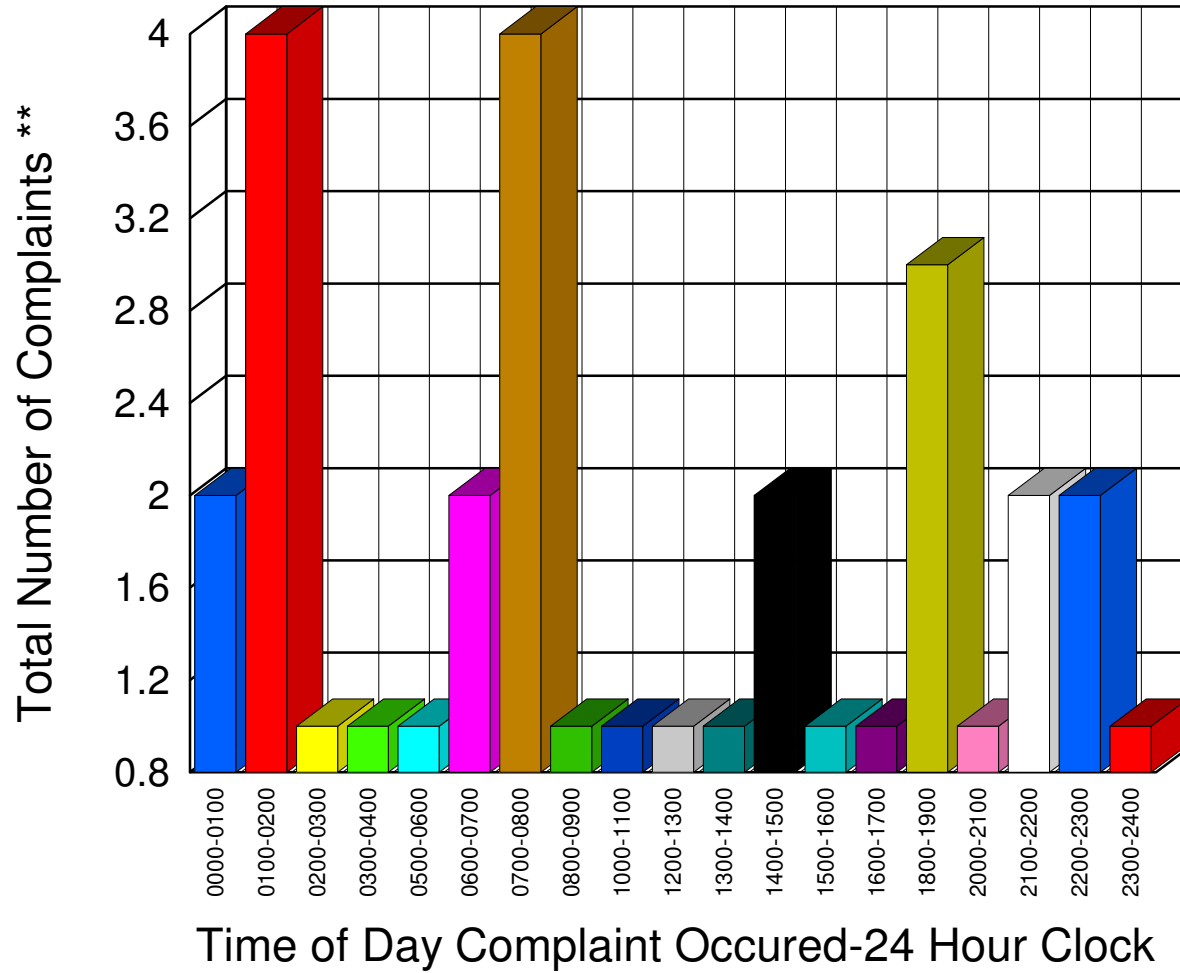

Muskegon County Sheriff's Office

Listing of Offense Reports - Casnovia Village and Township - 12/01/2009 08:49:31 to 12/31/2009 18:30:45

0000-0100	2
0100-0200	4
0200-0300	1
0300-0400	1
0500-0600	1
0600-0700	2
0700-0800	4
0800-0900	1
1000-1100	1
1200-1300	1
1300-1400	1
1400-1500	2
1500-1600	1
1600-1700	1
1800-1900	3
2000-2100	1
2100-2200	2
2200-2300	2
2300-2400	1

Total 32

** Complaints taken by Muskegon Sheriff's Office