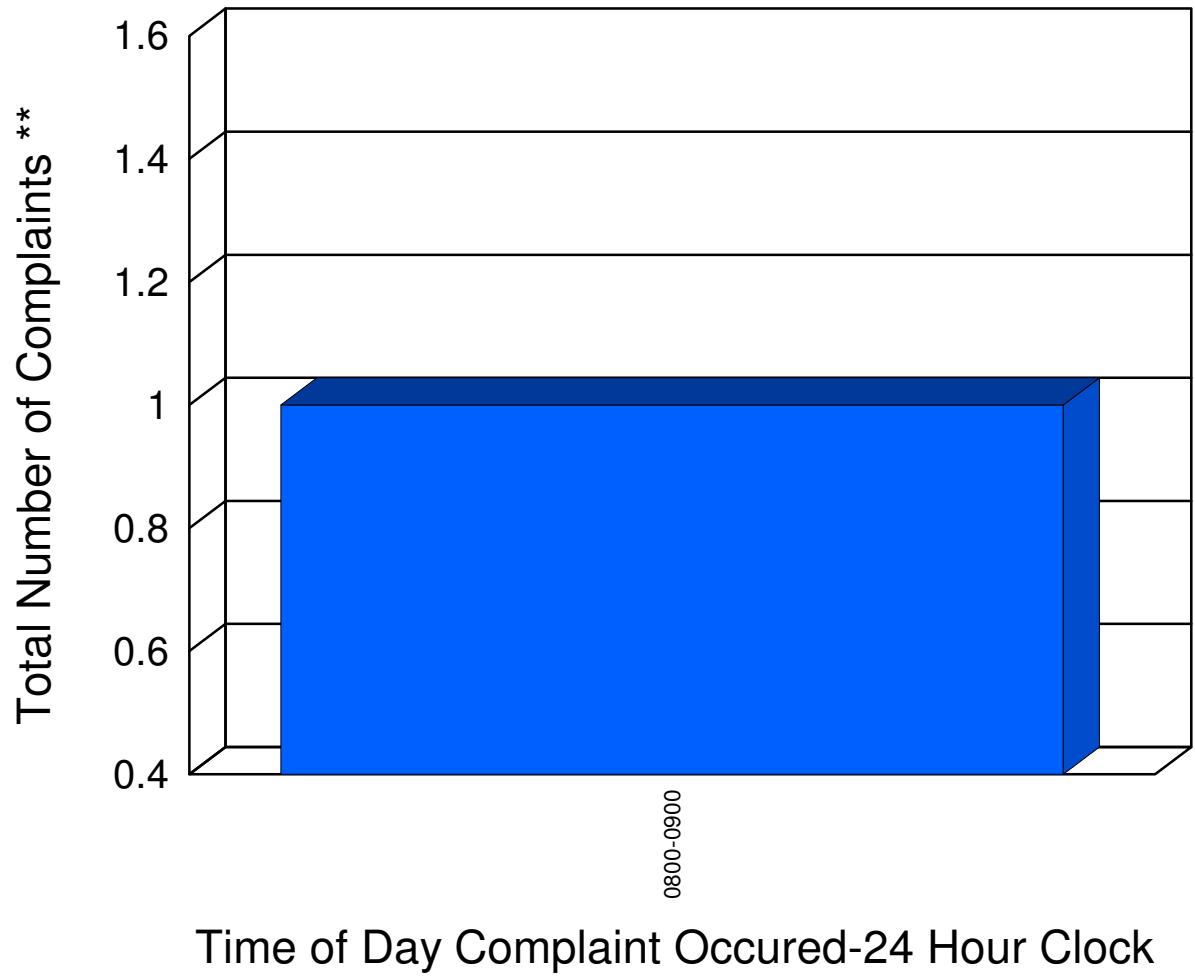

Muskegon County Sheriff's Office

Listing of Offense Reports - Cedar Creek Township - 12/30/2009 08:45:33 to 12/30/2009 08:45:33

0800-0900   1

Total   1

** Complaints taken by Muskegon Sheriff's Office

Muskegon County Sheriff's Office

Listing of Offense Reports - Lakewood Club and Dalton Township - 12/01/2009 03:00:20 to 12/31/2009 22:00:39

0000-0100	5
0100-0200	4
0200-0300	5
0300-0400	4
0400-0500	2
0500-0600	3
0600-0700	7
0700-0800	6
0800-0900	5
0900-1000	3
1000-1100	5
1100-1200	3
1200-1300	9
1300-1400	3
1400-1500	10
1500-1600	4
1600-1700	8
1700-1800	12
1800-1900	5
1900-2000	5
2000-2100	6
2100-2200	9
2200-2300	7
2300-2400	4