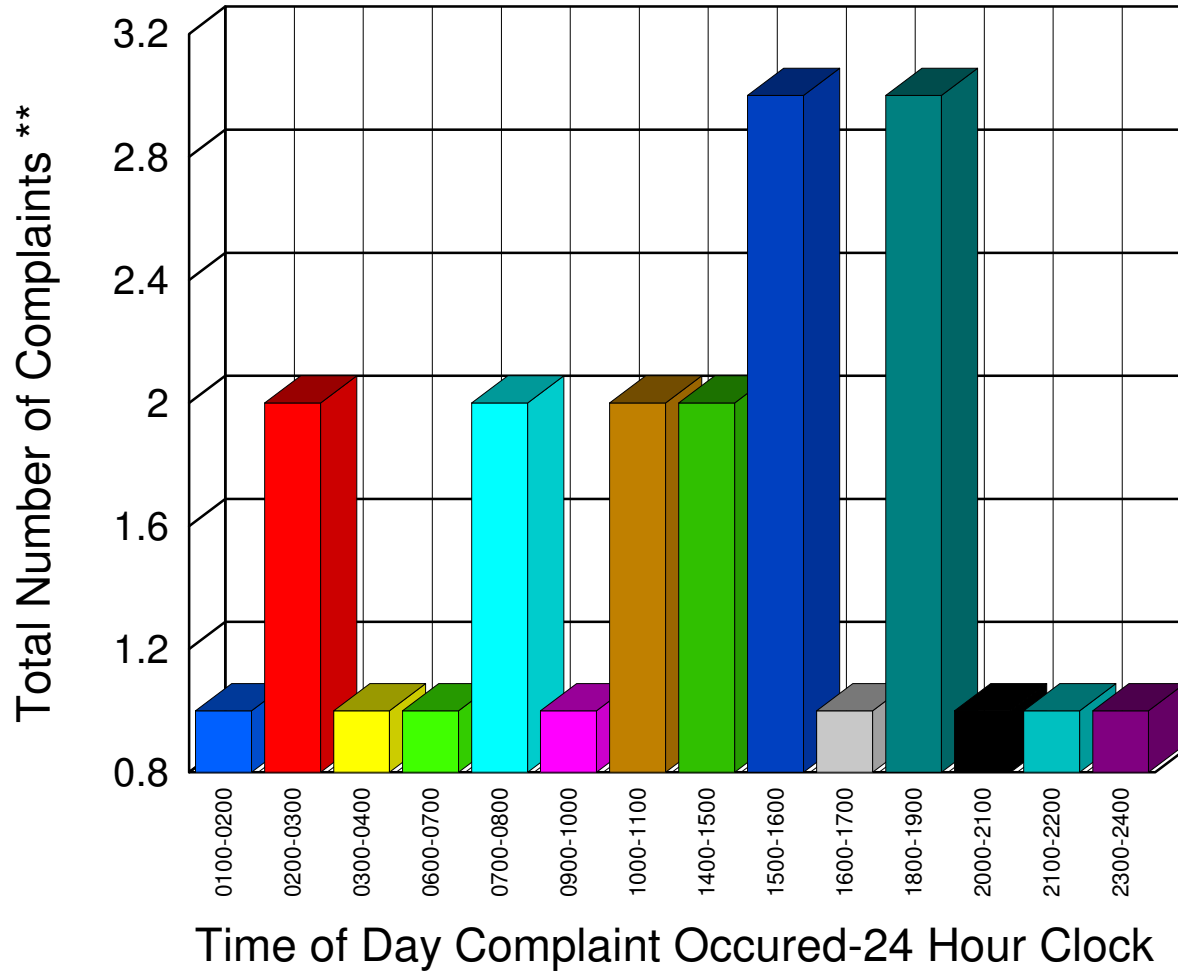

Muskegon County Sheriff's Office

Listing of Offense Reports - Moorland Township - 12/01/2009 10:13:18 to 12/29/2009 15:42:49

0100-0200	1
0200-0300	2
0300-0400	1
0600-0700	1
0700-0800	2
0900-1000	1
1000-1100	2
1400-1500	2
1500-1600	3
1600-1700	1
1800-1900	3
2000-2100	1
2100-2200	1
2300-2400	1

Total 22

** Complaints taken by Muskegon Sheriff's Office