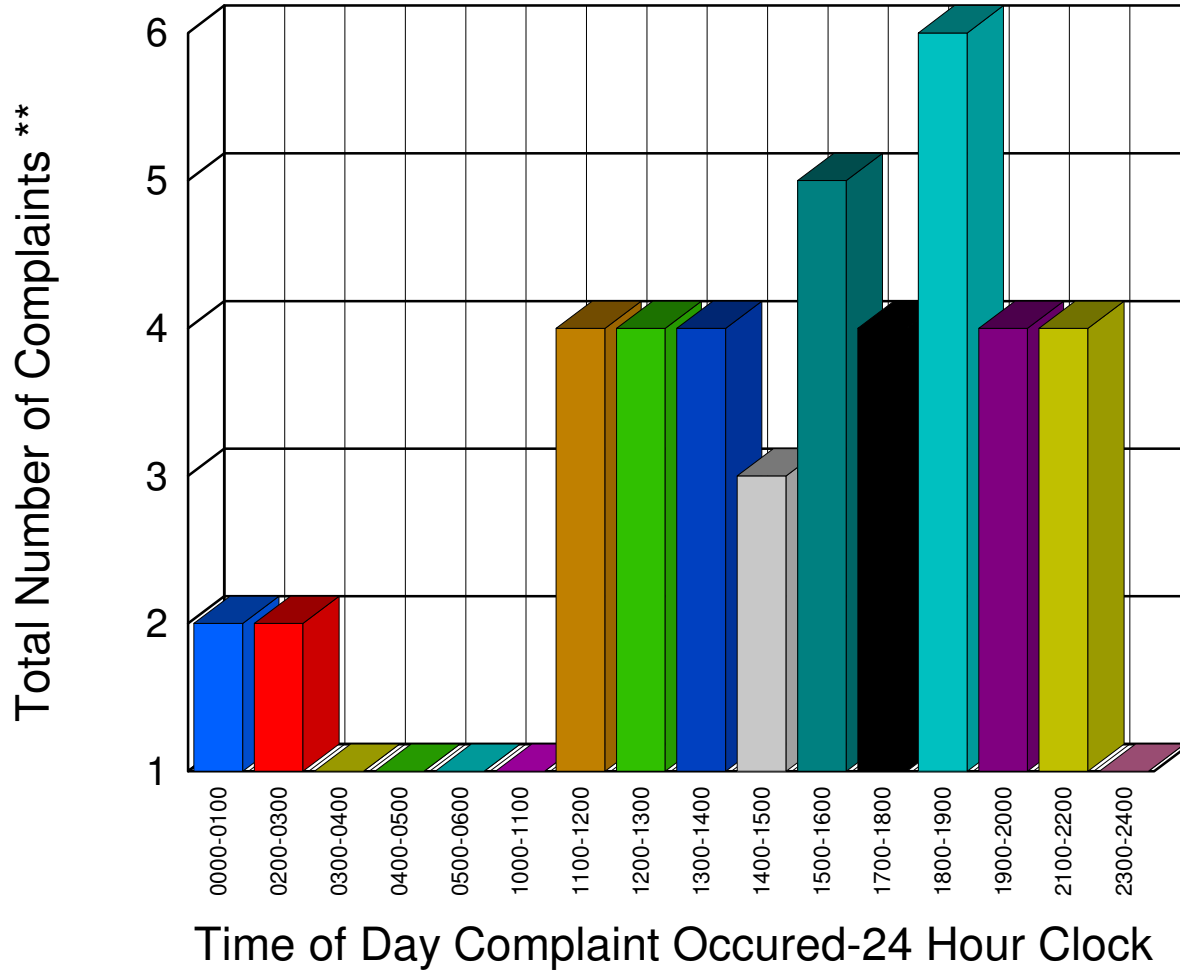

Muskegon County Sheriff's Office

Listing of Offense Reports - Laketon Township - 12/02/2009 15:12:00 to 12/31/2009 13:15:12

0000-0100	2
0200-0300	2
0300-0400	1
0400-0500	1
0500-0600	1
1000-1100	1
1100-1200	4
1200-1300	4
1300-1400	4
1400-1500	3
1500-1600	5
1700-1800	4
1800-1900	6
1900-2000	4
2100-2200	4
2300-2400	1

Total 47

** Complaints taken by Muskegon Sheriff's Office