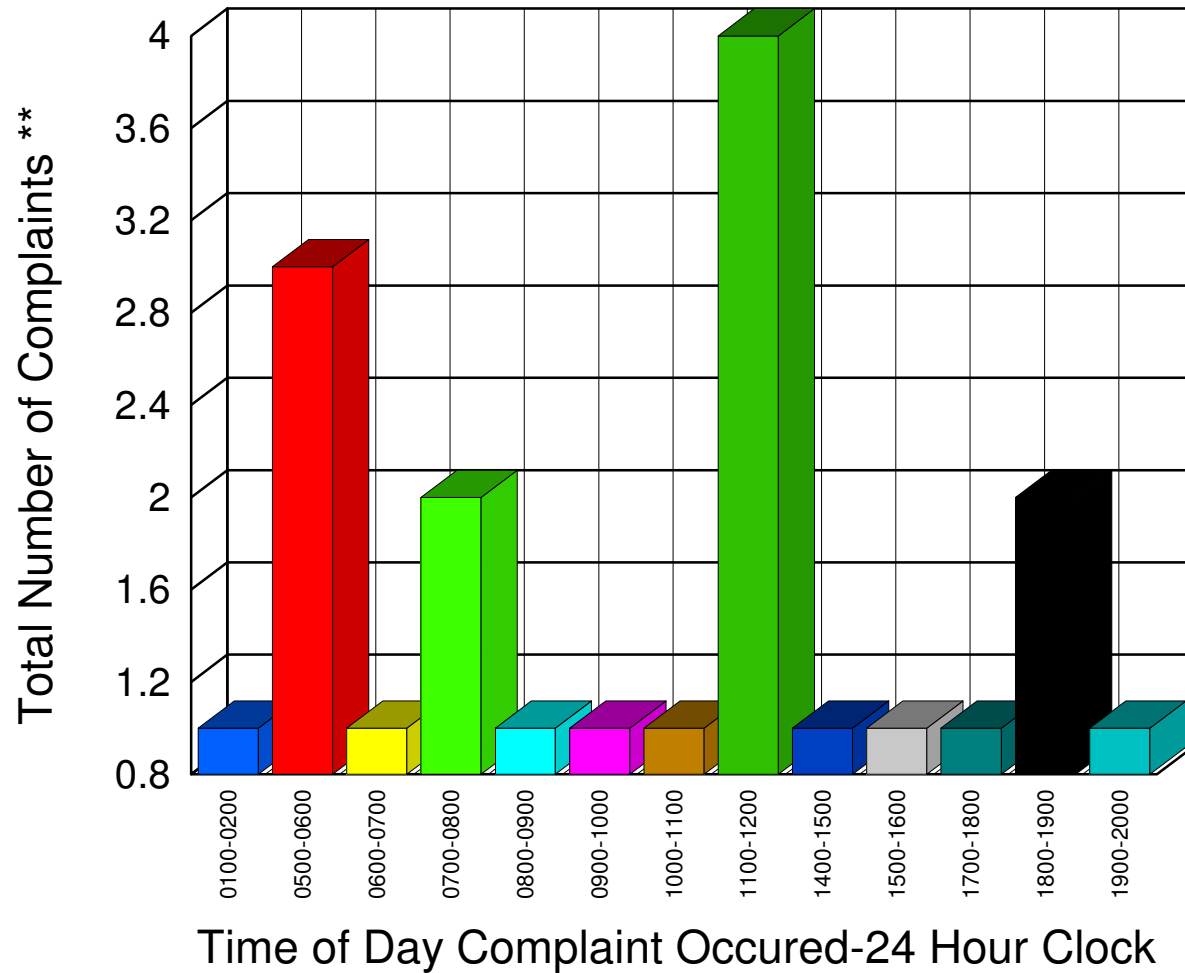

Muskegon County Sheriff's Office

Listing of Offense Reports--Moorland Township 02/01/2006 to 02/27/2006

0100-0200	1
0500-0600	3
0600-0700	1
0700-0800	2
0800-0900	1
0900-1000	1
1000-1100	1
1100-1200	4
1400-1500	1
1500-1600	1
1700-1800	1
1800-1900	2
1900-2000	1

Total **20**

** Complaints taken by Muskegon Sheriff's Office