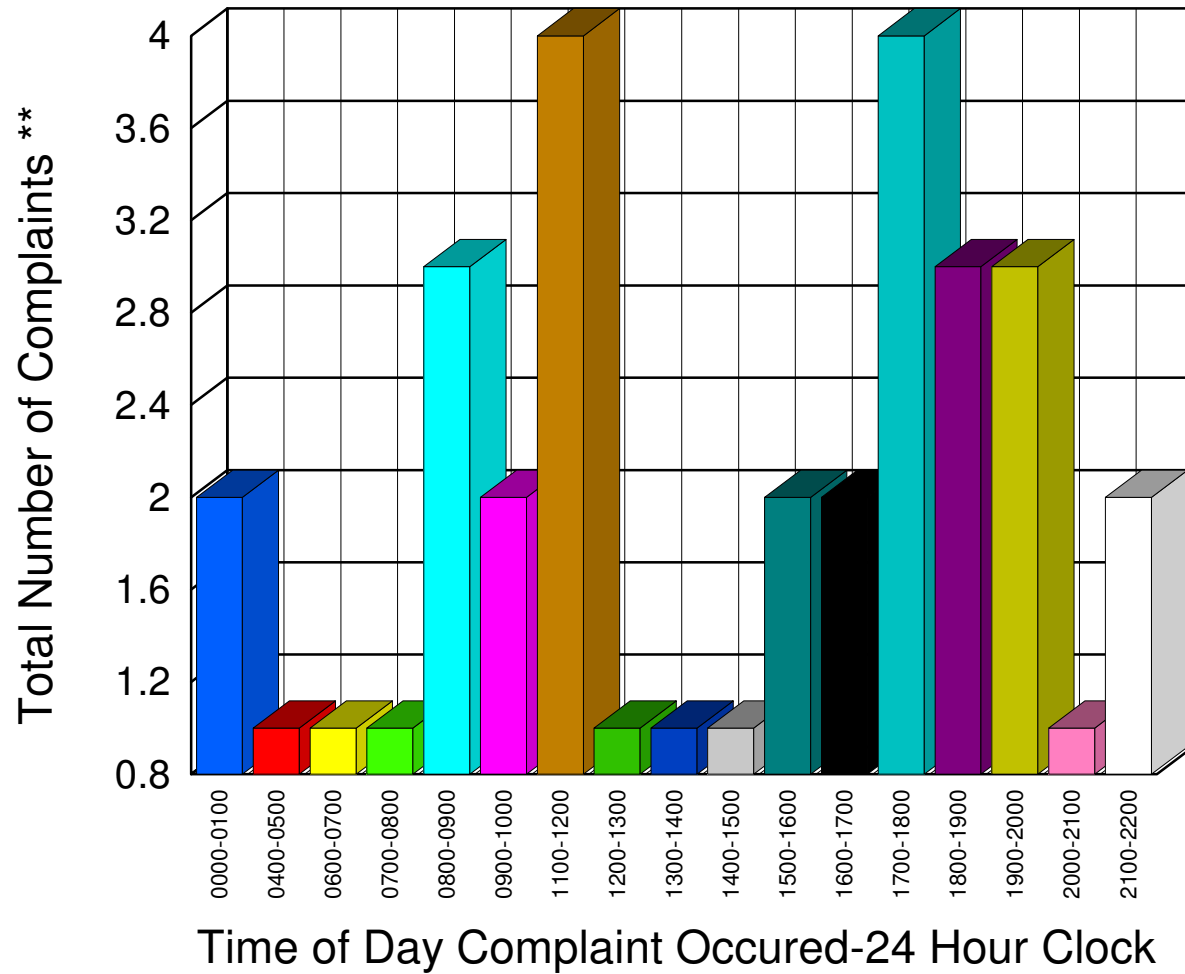

Muskegon County Sheriff's Office

Listing of Offense Reports--Ravenna and Ravenna Township 02/02/2006 to 02/28/2006

0000-0100	2
0400-0500	1
0600-0700	1
0700-0800	1
0800-0900	3
0900-1000	2
1100-1200	4
1200-1300	1
1300-1400	1
1400-1500	1
1500-1600	2
1600-1700	2
1700-1800	4
1800-1900	3
1900-2000	3
2000-2100	1
2100-2200	2

Total 34

** Complaints taken by Muskegon Sheriff's Office