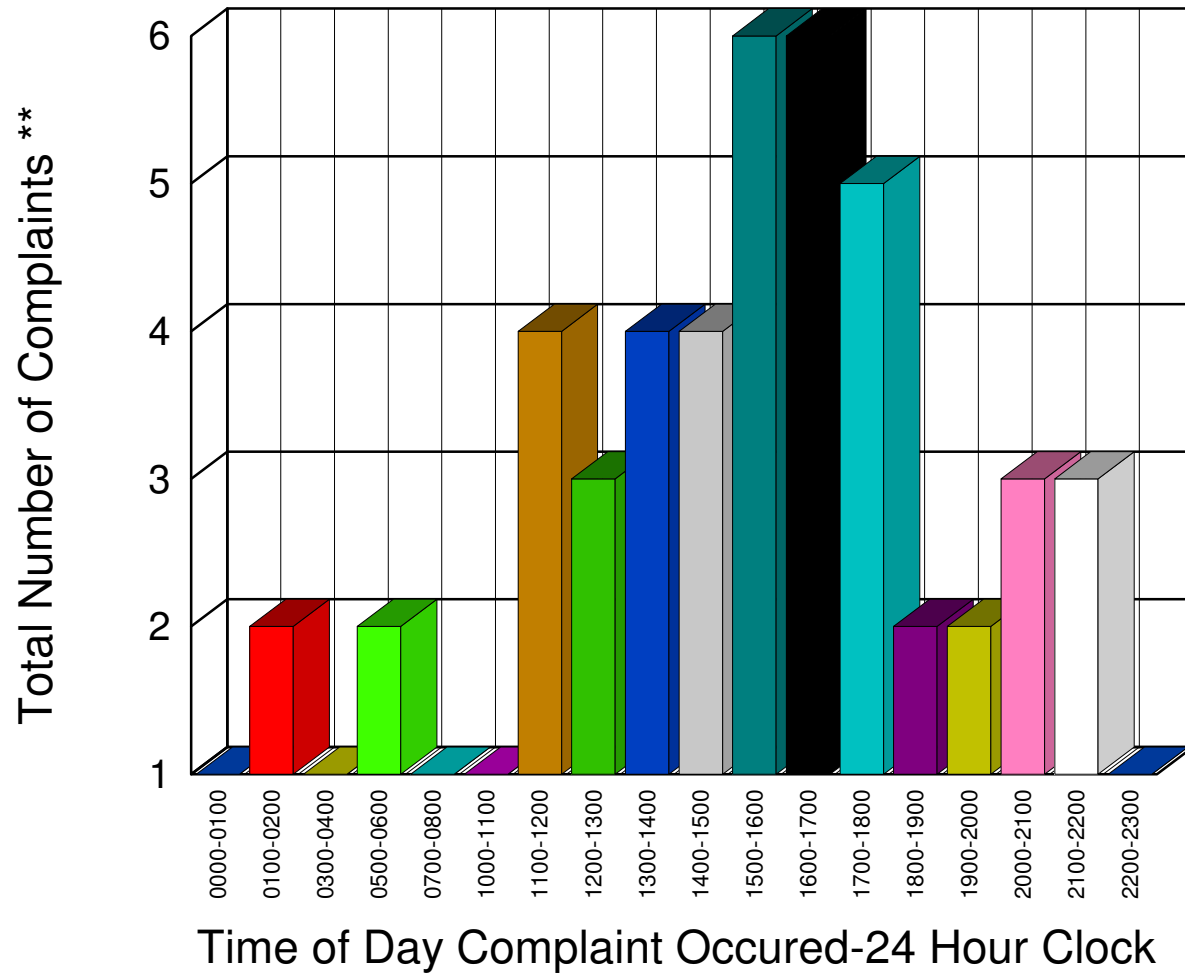

Muskegon County Sheriff's Office

Listing of Offense Reports--Fruitland Township 02/01/2006 to 02/27/2006

0000-0100	1
0100-0200	2
0300-0400	1
0500-0600	2
0700-0800	1
1000-1100	1
1100-1200	4
1200-1300	3
1300-1400	4
1400-1500	4
1500-1600	6
1600-1700	6
1700-1800	5
1800-1900	2
1900-2000	2
2000-2100	3
2100-2200	3
2200-2300	1

Total 51

** Complaints taken by Muskegon Sheriff's Office