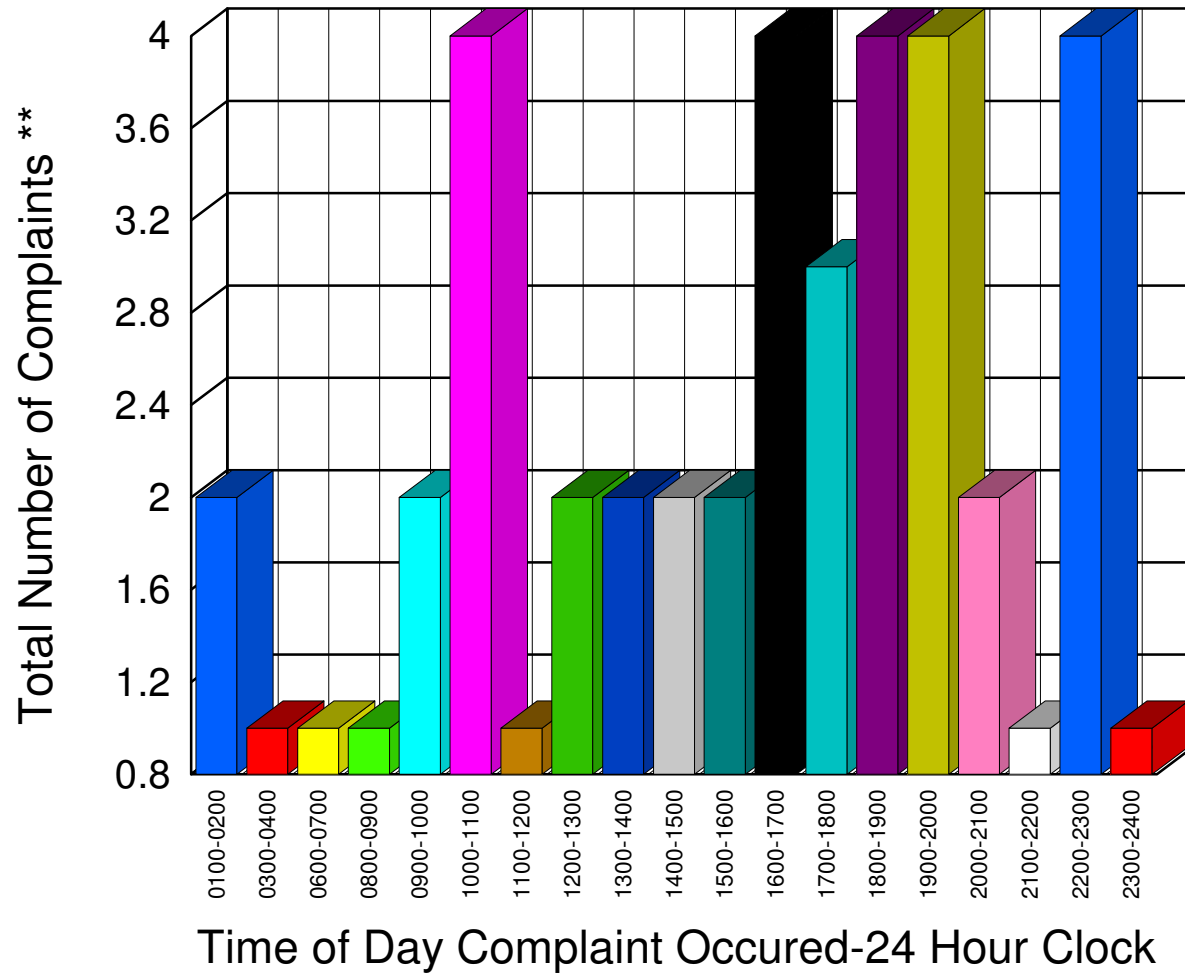

Muskegon County Sheriff's Office

Listing of Offense Reports--Blue Lake Township 02/02/2006 to 02/27/2006

0100-0200	2
0300-0400	1
0600-0700	1
0800-0900	1
0900-1000	2
1000-1100	4
1100-1200	1
1200-1300	2
1300-1400	2
1400-1500	2
1500-1600	2
1600-1700	4
1700-1800	3
1800-1900	4
1900-2000	4
2000-2100	2
2100-2200	1
2200-2300	4
2300-2400	1

Total 43

** Complaints taken by Muskegon Sheriff's Office