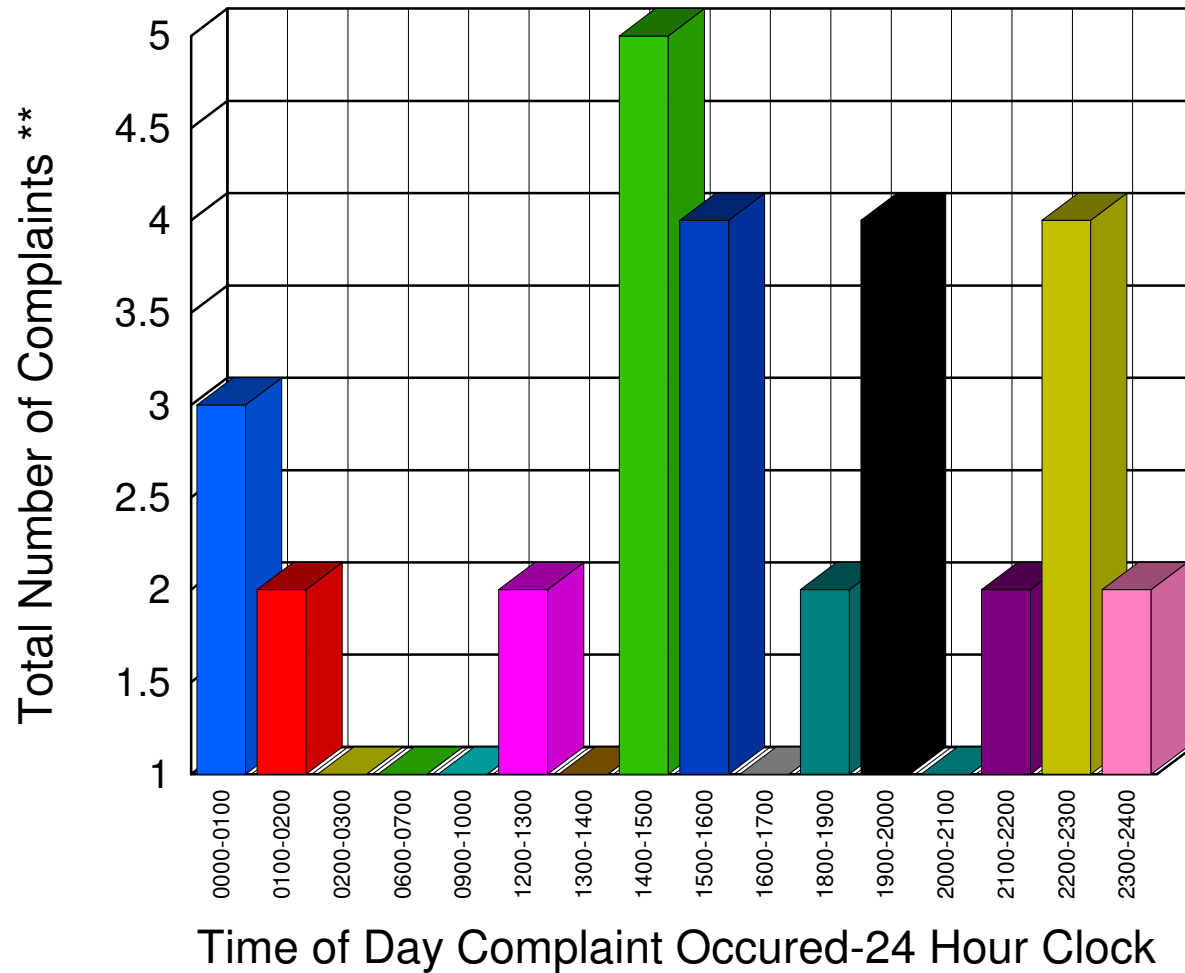

# Muskegon County Sheriff's Office

Listing of Offense Reports--White River Township 02/02/2006 to 02/28/2006

<u>1100-1200</u>	<u>3</u>
<u>1400-1500</u>	<u>1</u>
<u>1500-1600</u>	<u>2</u>
<u>1600-1700</u>	<u>1</u>
<u>1800-1900</u>	<u>1</u>
<u>2000-2100</u>	<u>1</u>
<u>2200-2300</u>	<u>1</u>
<u>2300-2400</u>	<u>1</u>

---

---

Total 11

\*\* Complaints taken by Muskegon Sheriff's Office

# Muskegon County Sheriff's Office

Listing of Offense Reports--Whitehall Township 02/04/2006 to 02/28/2006

0000-0100	3
0100-0200	2
0200-0300	1
0600-0700	1
0900-1000	1
1200-1300	2
1300-1400	1
1400-1500	5
1500-1600	4
1600-1700	1
1800-1900	2
1900-2000	4
2000-2100	1
2100-2200	2
2200-2300	4
2300-2400	2