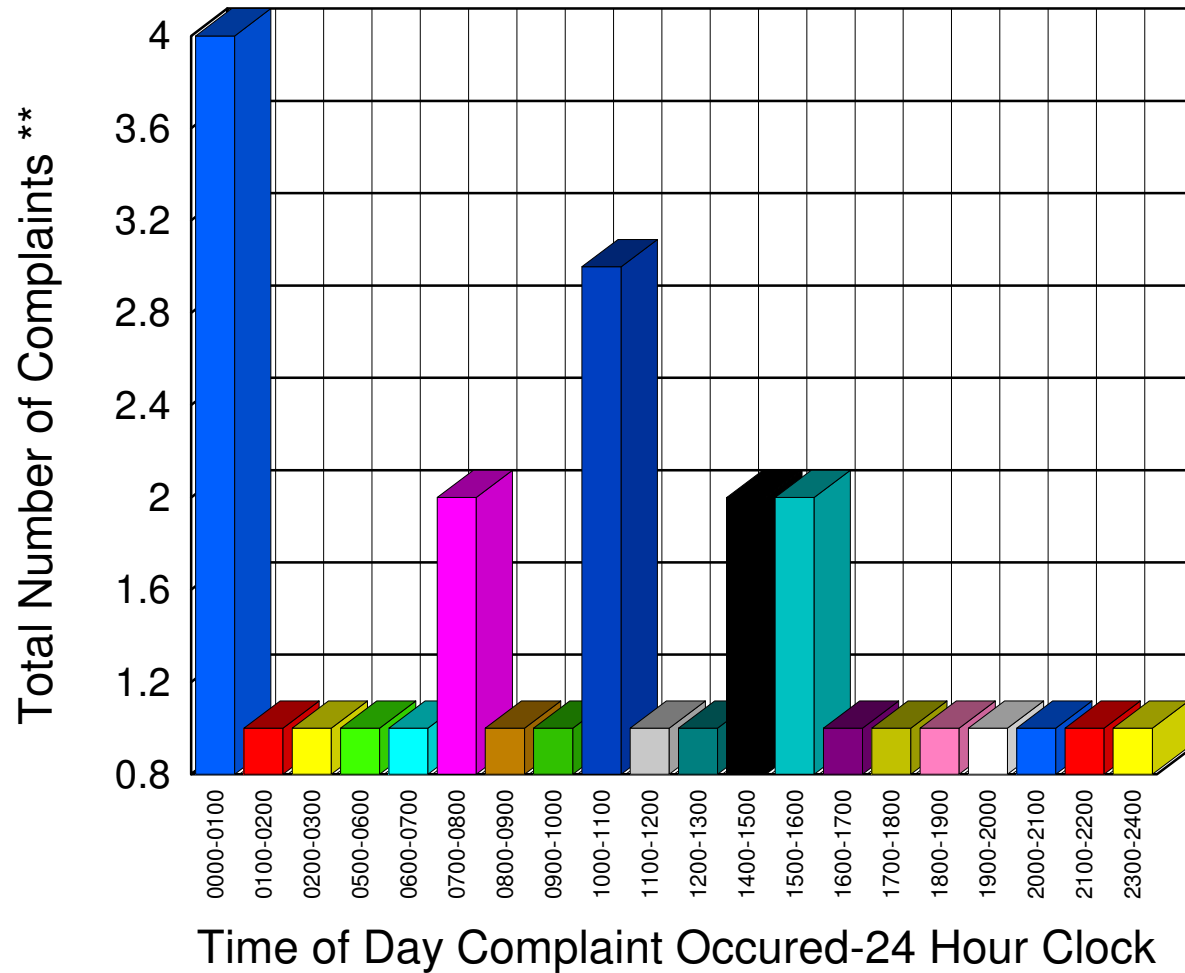

---

Total 34

\*\* Complaints taken by Muskegon Sheriff's Office

# Muskegon County Sheriff's Office

Listing of Offense Reports--Sullivan Township 02/06/2006 to 02/28/2006

0000-0100	4
0100-0200	1
0200-0300	1
0500-0600	1
0600-0700	1
0700-0800	2
0800-0900	1
0900-1000	1
1000-1100	3
1100-1200	1
1200-1300	1
1400-1500	2
1500-1600	2
1600-1700	1
1700-1800	1
1800-1900	1
1900-2000	1
2000-2100	1
2100-2200	1
2300-2400	1