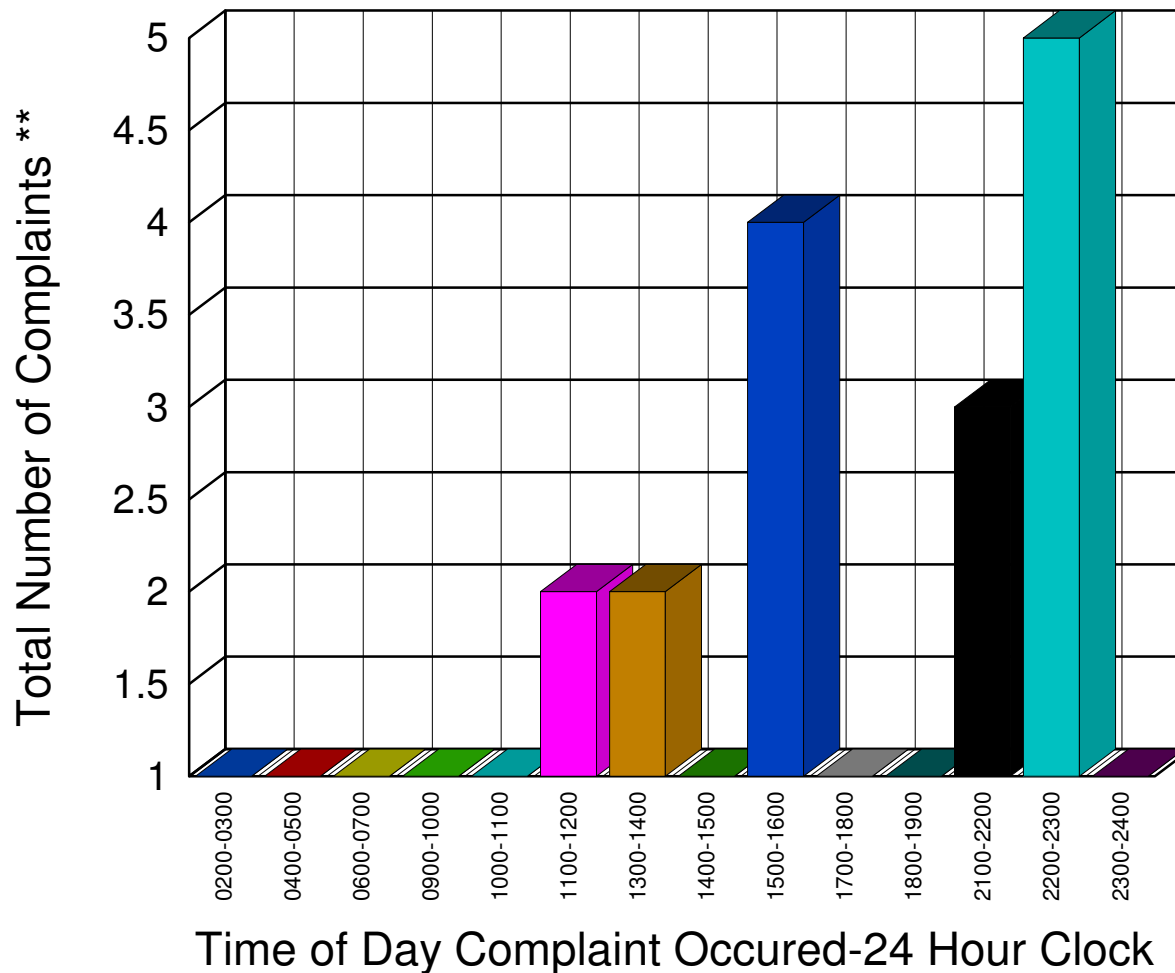

Muskegon County Sheriff's Office

Listing of Offense Reports--Montague Township 02/02/2006 to 02/27/2006

0200-0300	1
0400-0500	1
0600-0700	1
0900-1000	1
1000-1100	1
1100-1200	2
1300-1400	2
1400-1500	1
1500-1600	4
1700-1800	1
1800-1900	1
2100-2200	3
2200-2300	5
2300-2400	1

Total 25

** Complaints taken by Muskegon Sheriff's Office