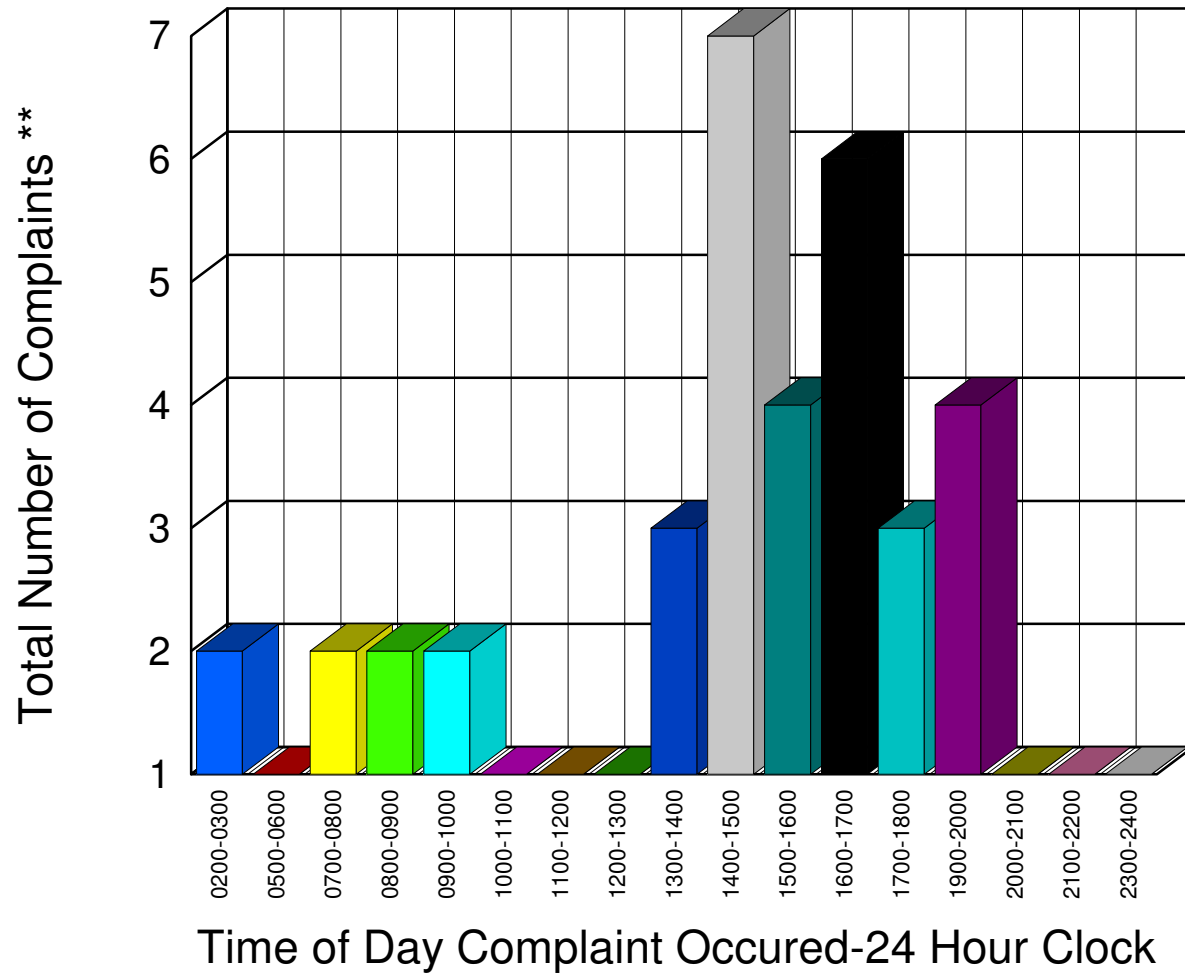

Muskegon County Sheriff's Office

Listing of Offense Reports--HoltonTownship 02/01/2006 to 02/28/2006

0200-0300	2
0500-0600	1
0700-0800	2
0800-0900	2
0900-1000	2
1000-1100	1
1100-1200	1
1200-1300	1
1300-1400	3
1400-1500	7
1500-1600	4
1600-1700	6
1700-1800	3
1900-2000	4
2000-2100	1
2100-2200	1
2300-2400	1

Total **42**

** Complaints taken by Muskegon Sheriff's Office