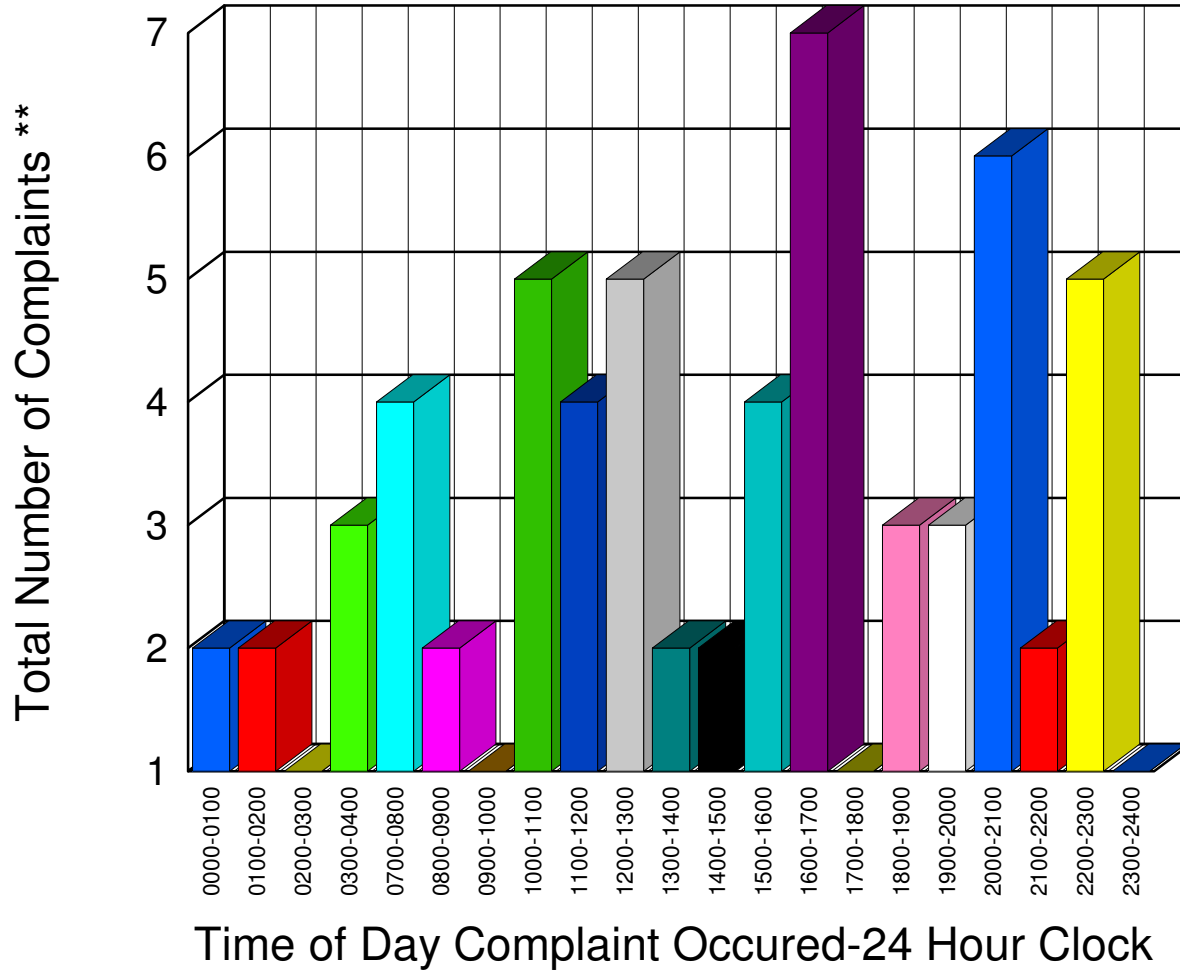

Muskegon County Sheriff's Office

Listing of Offense Reports - Laketon Township - 02/01/2009 00:20:47 to 02/28/2009 11:00:36

0000-0100	2
0100-0200	2
0200-0300	1
0300-0400	3
0700-0800	4
0800-0900	2
0900-1000	1
1000-1100	5
1100-1200	4
1200-1300	5
1300-1400	2
1400-1500	2
1500-1600	4
1600-1700	7
1700-1800	1
1800-1900	3
1900-2000	3
2000-2100	6
2100-2200	2
2200-2300	5
2300-2400	1

Total 65

** Complaints taken by Muskegon Sheriff's Office