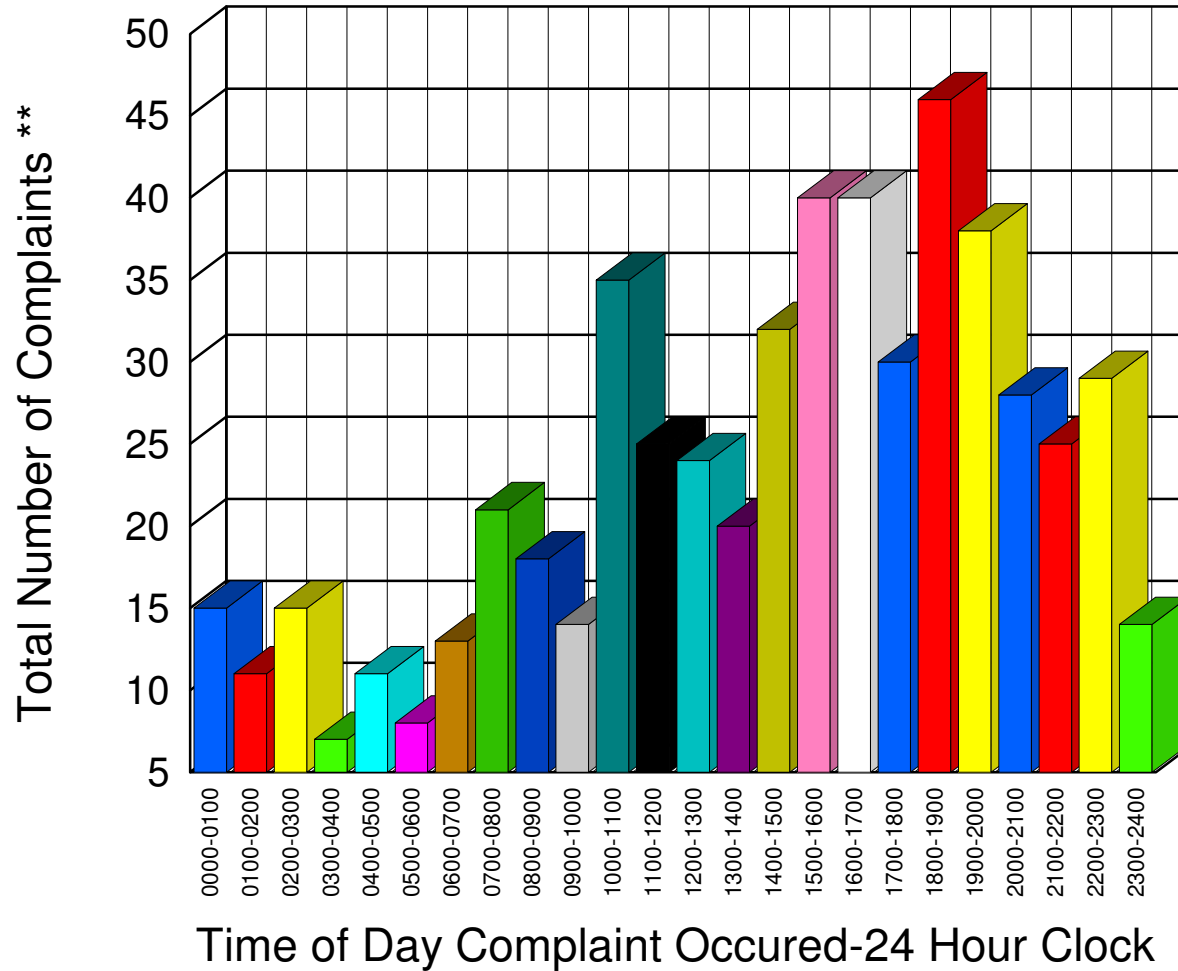

Muskegon County Sheriff's Office

Listing of Offense Reports-- 02/01/2009 00:10:07 to 02/28/2009 21:03:04

0000-0100	15
0100-0200	11
0200-0300	15
0300-0400	7
0400-0500	11
0500-0600	8
0600-0700	13
0700-0800	21
0800-0900	18
0900-1000	14
1000-1100	35
1100-1200	25
1200-1300	24
1300-1400	20
1400-1500	32
1500-1600	40
1600-1700	40
1700-1800	30
1800-1900	46
1900-2000	38
2000-2100	28
2100-2200	25
2200-2300	29
2300-2400	14

Total 559

** Complaints taken by Muskegon Sheriff's Office

Muskegon County Sheriff's Office

Listing of Offense Reports - Blue Lake Township - 02/02/2009 07:46:01 to 02/24/2009 21:23:56

0600-0700	1
0700-0800	1
0800-0900	2
1000-1100	2
1100-1200	2
1500-1600	4
1600-1700	2
1800-1900	2
2100-2200	1
2200-2300	3
2300-2400	1

Total 24

** Complaints taken by Muskegon Sheriff's Office

Muskegon County Sheriff's Office

Listing of Offense Reports - White River Township - 02/01/2009 03:51:43 to 02/15/2009 01:19:53

<u>0100-0200</u>	<u>1</u>
<u>0300-0400</u>	<u>1</u>
<u>1200-1300</u>	<u>1</u>
<u>1500-1600</u>	<u>1</u>
<u>1600-1700</u>	<u>1</u>

Total	5
-------	---

** Complaints taken by Muskegon Sheriff's Office

Muskegon County Sheriff's Office

Listing of Offense Reports - Whitehall Township - 02/01/2009 01:40:30 to 02/27/2009 17:17:13

0000-0100	2
0100-0200	3
0200-0300	1
0500-0600	1
0600-0700	2
0700-0800	3
0900-1000	1
1000-1100	1
1200-1300	1
1300-1400	3
1400-1500	2
1500-1600	1
1600-1700	1
1700-1800	1
1800-1900	1
1900-2000	2
2100-2200	2
2300-2400	1