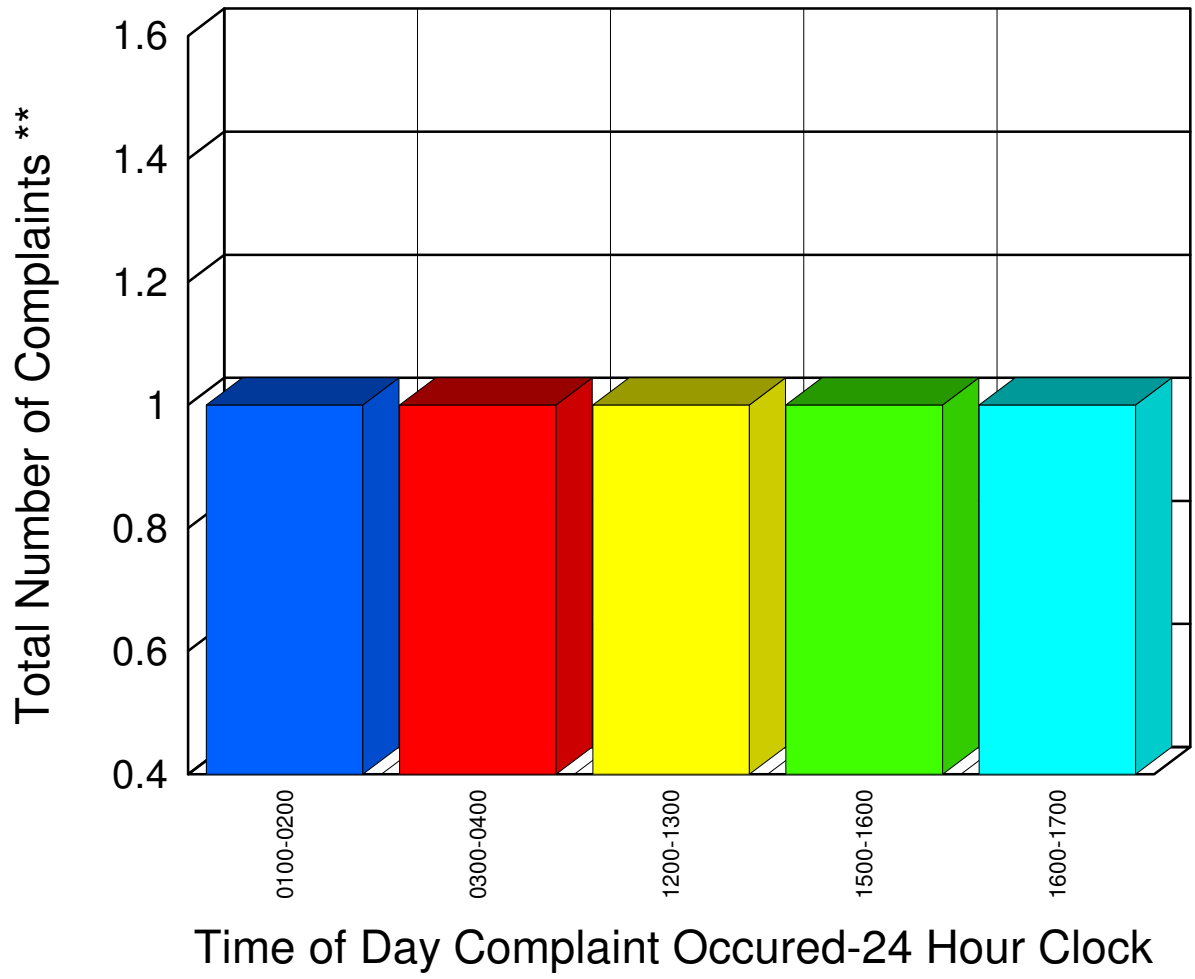

Muskegon County Sheriff's Office

Listing of Offense Reports - White River Township - 02/01/2009 03:51:43 to 02/15/2009 01:19:53

<u>0100-0200</u>	<u>1</u>
<u>0300-0400</u>	<u>1</u>
<u>1200-1300</u>	<u>1</u>
<u>1500-1600</u>	<u>1</u>
<u>1600-1700</u>	<u>1</u>

Total	5

** Complaints taken by Muskegon Sheriff's Office