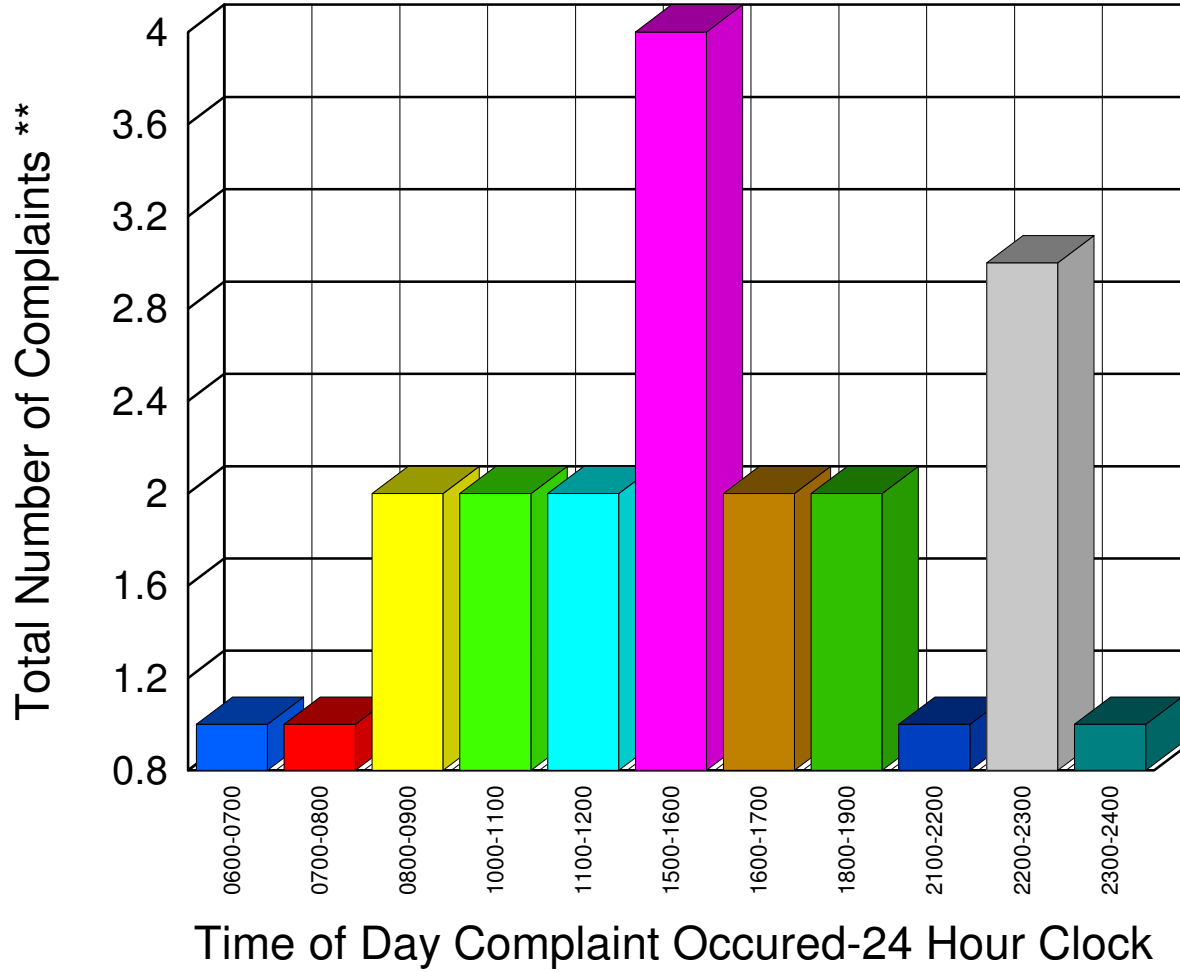

Muskegon County Sheriff's Office

Listing of Offense Reports-- 02/01/2009 00:10:07 to 02/28/2009 21:03:04

0000-0100	15
0100-0200	11
0200-0300	15
0300-0400	7
0400-0500	11
0500-0600	8
0600-0700	13
0700-0800	21
0800-0900	18
0900-1000	14
1000-1100	35
1100-1200	25
1200-1300	24
1300-1400	20
1400-1500	32
1500-1600	40
1600-1700	40
1700-1800	30
1800-1900	46
1900-2000	38
2000-2100	28
2100-2200	25
2200-2300	29
2300-2400	14

Total 559

** Complaints taken by Muskegon Sheriff's Office

Muskegon County Sheriff's Office

Listing of Offense Reports - Blue Lake Township - 02/02/2009 07:46:01 to 02/24/2009 21:23:56

0600-0700	1
0700-0800	1
0800-0900	2
1000-1100	2
1100-1200	2
1500-1600	4
1600-1700	2
1800-1900	2
2100-2200	1
2200-2300	3
2300-2400	1

Total 24

** Complaints taken by Muskegon Sheriff's Office

Muskegon County Sheriff's Office

Listing of Offense Reports - White River Township - 02/01/2009 03:51:43 to 02/15/2009 01:19:53

<u>0100-0200</u>	<u>1</u>
<u>0300-0400</u>	<u>1</u>
<u>1200-1300</u>	<u>1</u>
<u>1500-1600</u>	<u>1</u>
<u>1600-1700</u>	<u>1</u>

Total	5
-------	---

** Complaints taken by Muskegon Sheriff's Office

Muskegon County Sheriff's Office

Listing of Offense Reports - Whitehall Township - 02/01/2009 01:40:30 to 02/27/2009 17:17:13

0000-0100	2
0100-0200	3
0200-0300	1
0500-0600	1
0600-0700	2
0700-0800	3
0900-1000	1
1000-1100	1
1200-1300	1
1300-1400	3
1400-1500	2
1500-1600	1
1600-1700	1
1700-1800	1
1800-1900	1
1900-2000	2
2100-2200	2
2300-2400	1