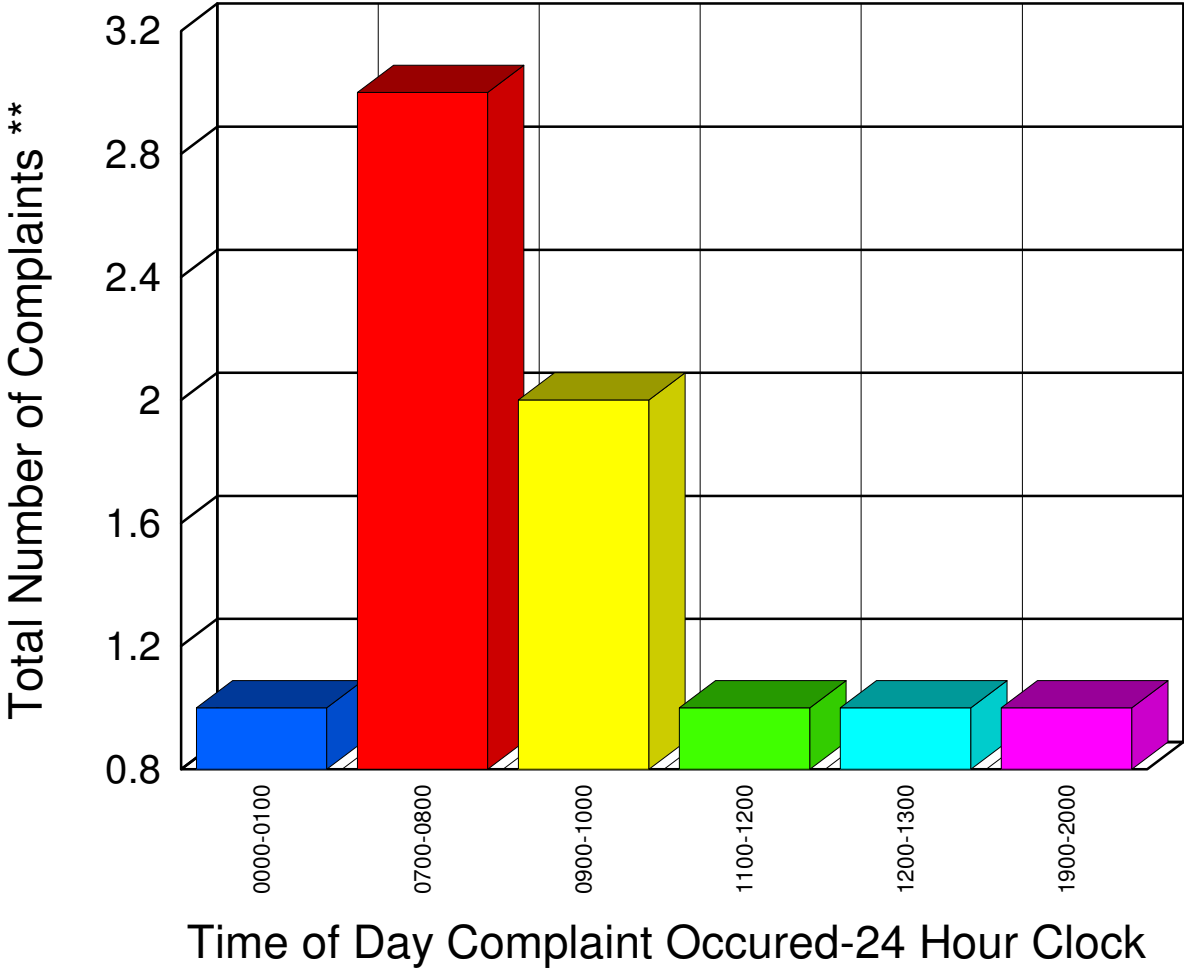

Muskegon County Sheriff's Office

Listing of Offense Reports - Moorland Township - 02/03/2009 07:30:32 to 02/28/2009 09:34:03

0000-0100	1
0700-0800	3
0900-1000	2
1100-1200	1
1200-1300	1
1900-2000	1

Total	9

** Complaints taken by Muskegon Sheriff's Office