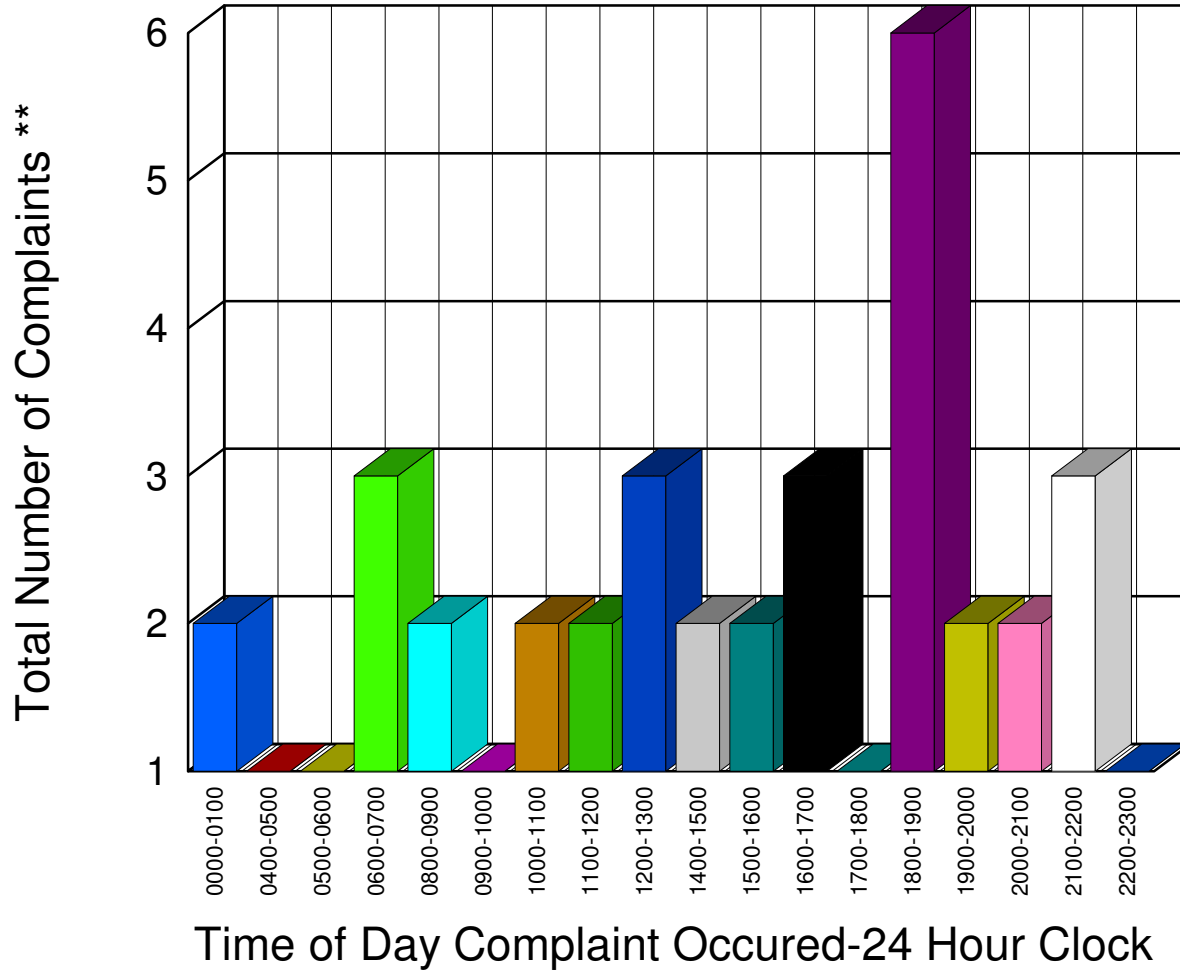

Muskegon County Sheriff's Office

Listing of Offense Reports - Fruitland Township - 02/01/2009 04:08:04 to 02/28/2009 12:02:40

0000-0100	2
0400-0500	1
0500-0600	1
0600-0700	3
0800-0900	2
0900-1000	1
1000-1100	2
1100-1200	2
1200-1300	3
1400-1500	2
1500-1600	2
1600-1700	3
1700-1800	1
1800-1900	6
1900-2000	2
2000-2100	2
2100-2200	3
2200-2300	1

Total **39**

** Complaints taken by Muskegon Sheriff's Office