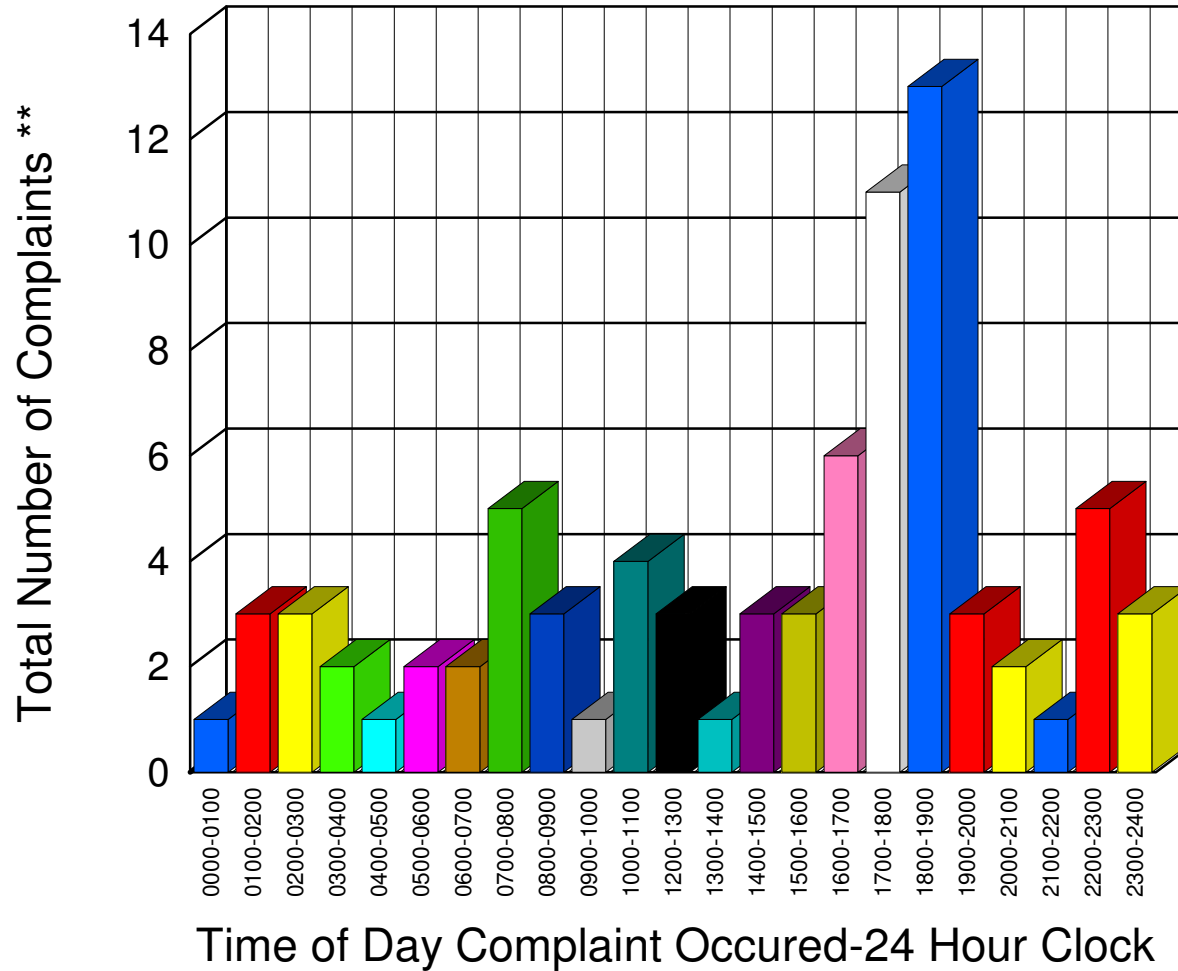

2300-2400 1

Total 2

** Complaints taken by Muskegon Sheriff's Office

Muskegon County Sheriff's Office

Listing of Offense Reports - Lakewood Club and Dalton Township - 02/01/2009 09:45:16 to 02/27/2009 17:35:34

0000-0100	1
0100-0200	3
0200-0300	3
0300-0400	2
0400-0500	1
0500-0600	2
0600-0700	2
0700-0800	5
0800-0900	3
0900-1000	1
1000-1100	4
1200-1300	3
1300-1400	1
1400-1500	3
1500-1600	3
1600-1700	6
1700-1800	11
1800-1900	13
1900-2000	3
2000-2100	2
2100-2200	1
2200-2300	5
2300-2400	3
<hr/>	
<hr/>	
Total	81

Total 24

** Complaints taken by Muskegon Sheriff's Office

Muskegon County Sheriff's Office

Listing of Offense Reports - White River Township - 02/01/2009 03:51:43 to 02/15/2009 01:19:53

<u>0100-0200</u>	<u>1</u>
<u>0300-0400</u>	<u>1</u>
<u>1200-1300</u>	<u>1</u>
<u>1500-1600</u>	<u>1</u>
<u>1600-1700</u>	<u>1</u>

Total	5
-------	---

** Complaints taken by Muskegon Sheriff's Office

Muskegon County Sheriff's Office

Listing of Offense Reports - Whitehall Township - 02/01/2009 01:40:30 to 02/27/2009 17:17:13

0000-0100	2
0100-0200	3
0200-0300	1
0500-0600	1
0600-0700	2
0700-0800	3
0900-1000	1
1000-1100	1
1200-1300	1
1300-1400	3
1400-1500	2
1500-1600	1
1600-1700	1
1700-1800	1
1800-1900	1
1900-2000	2
2100-2200	2
2300-2400	1