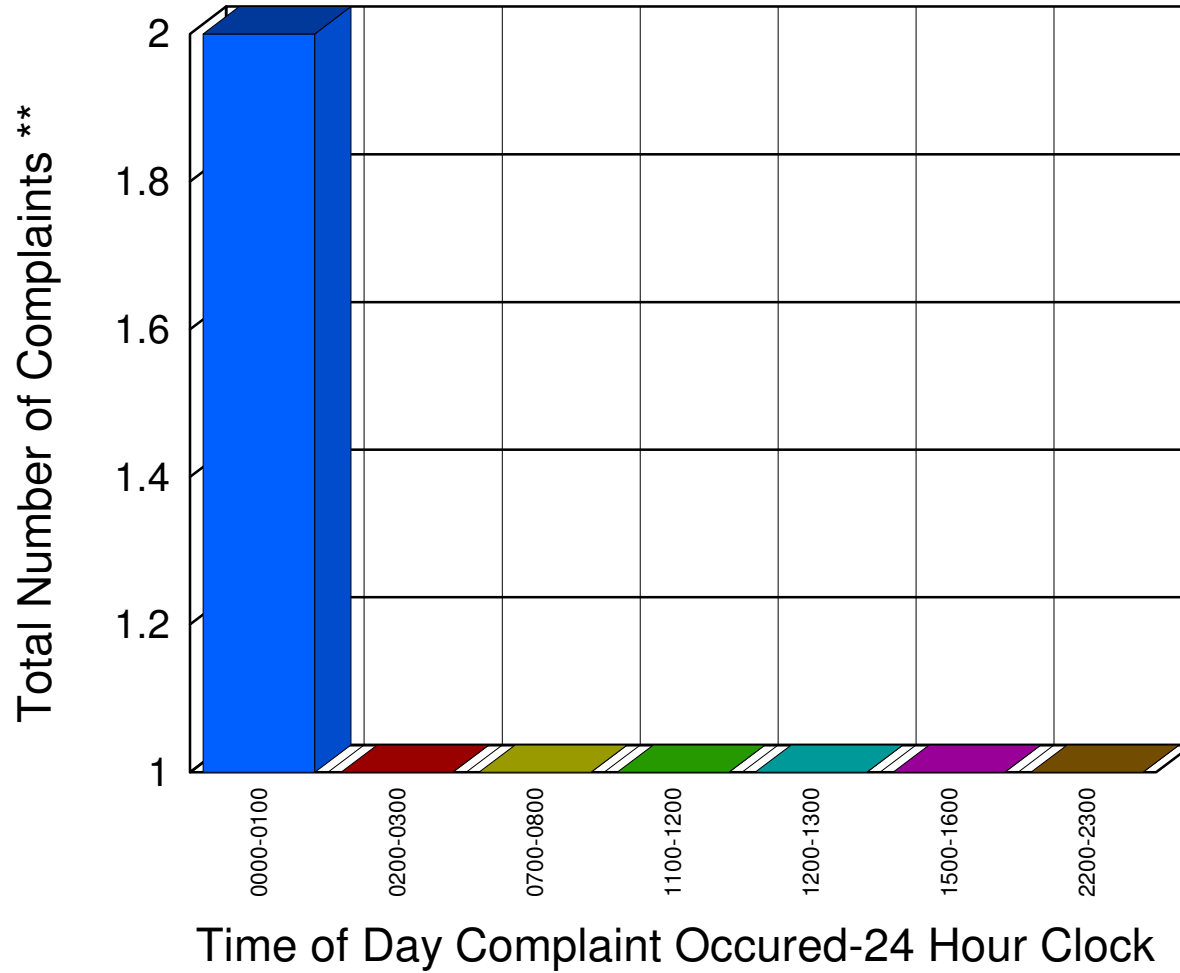

Muskegon County Sheriff's Office

Listing of Offense Reports - Casnovia Village and Township - 02/02/2009 00:49:02 to 02/28/2009 15:39:48

<u>0000-0100</u>	<u>2</u>
<u>0200-0300</u>	<u>1</u>
<u>0700-0800</u>	<u>1</u>
<u>1100-1200</u>	<u>1</u>
<u>1200-1300</u>	<u>1</u>
<u>1500-1600</u>	<u>1</u>
<u>2200-2300</u>	<u>1</u>

Total	8

** Complaints taken by Muskegon Sheriff's Office