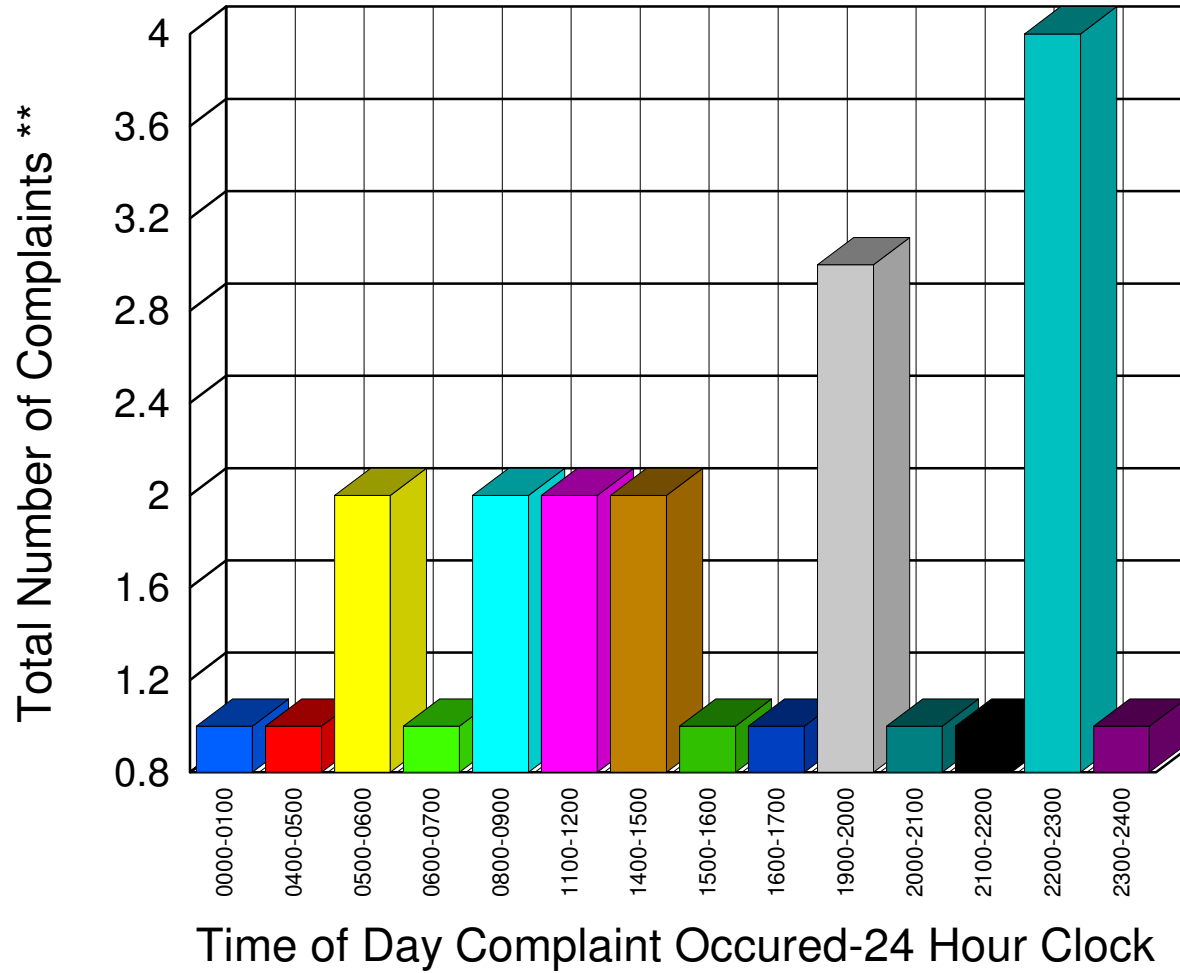

Muskegon County Sheriff's Office

Listing of Offense Reports - Montague Township - 02/01/2009 00:10:07 to 02/28/2009 08:02:58

0000-0100	1
0400-0500	1
0500-0600	2
0600-0700	1
0800-0900	2
1100-1200	2
1400-1500	2
1500-1600	1
1600-1700	1
1900-2000	3
2000-2100	1
2100-2200	1
2200-2300	4
2300-2400	1

Total	23

** Complaints taken by Muskegon Sheriff's Office