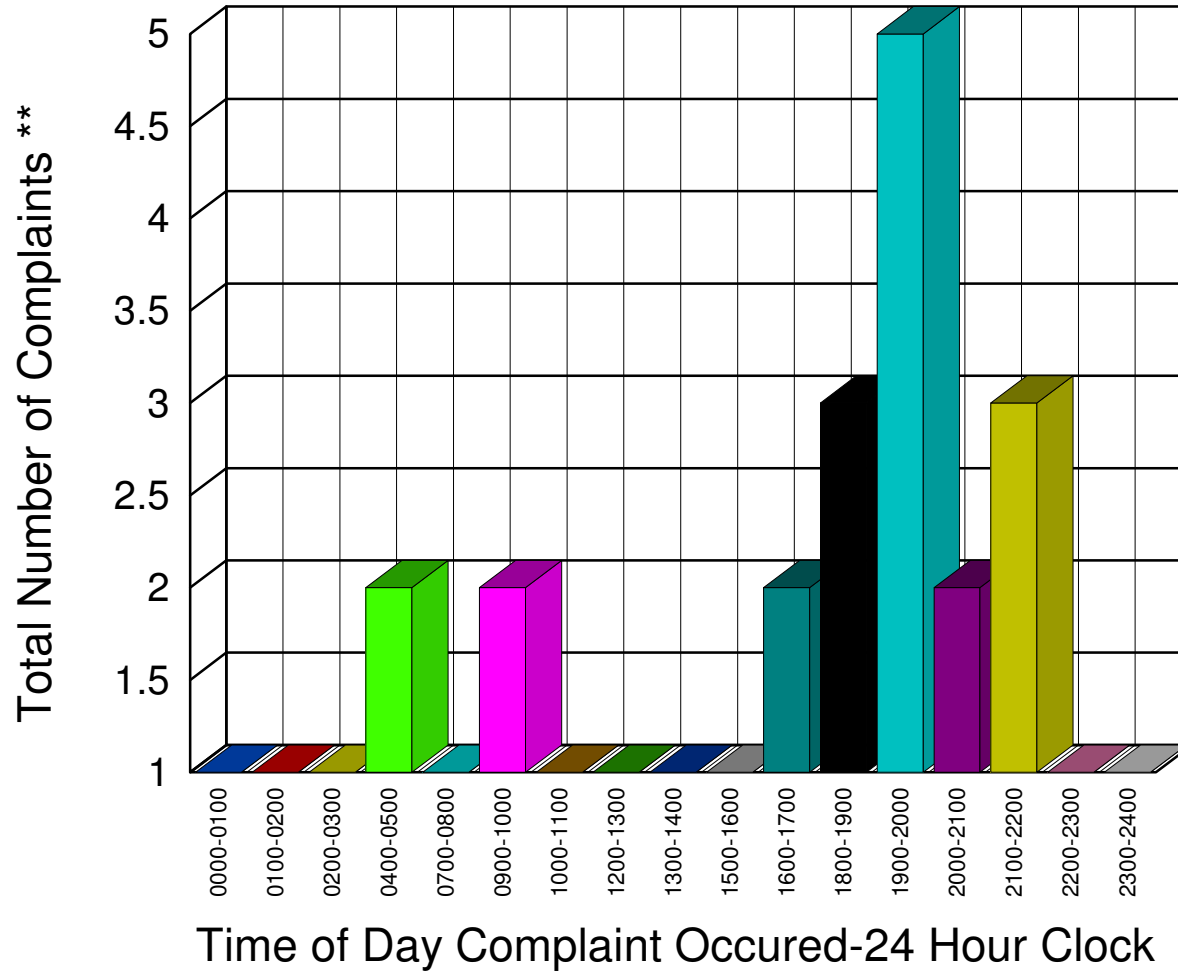

Muskegon County Sheriff's Office

Listing of Offense Reports - Ravenna Village and Township - 02/01/2009 16:14:44 to 02/27/2009 19:13:01

0000-0100	1
0100-0200	1
0200-0300	1
0400-0500	2
0700-0800	1
0900-1000	2
1000-1100	1
1200-1300	1
1300-1400	1
1500-1600	1
1600-1700	2
1800-1900	3
1900-2000	5
2000-2100	2
2100-2200	3
2200-2300	1
2300-2400	1

Total **29**

** Complaints taken by Muskegon Sheriff's Office