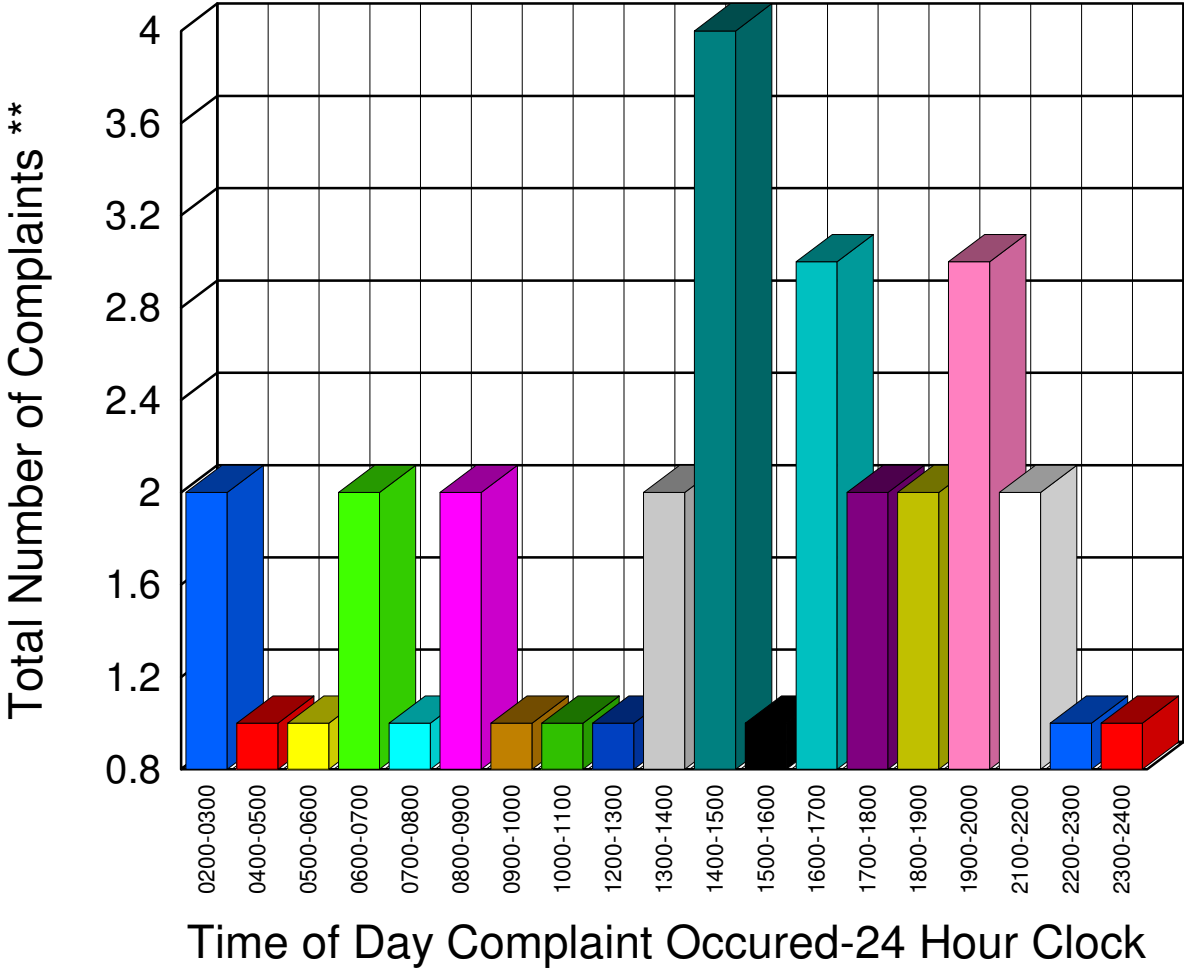

Muskegon County Sheriff's Office

Listing of Offense Reports - Holton Township - 02/01/2009 06:15:56 to 02/28/2009 21:03:04

0200-0300	2
0400-0500	1
0500-0600	1
0600-0700	2
0700-0800	1
0800-0900	2
0900-1000	1
1000-1100	1
1200-1300	1
1300-1400	2
1400-1500	4
1500-1600	1
1600-1700	3
1700-1800	2
1800-1900	2
1900-2000	3
2100-2200	2
2200-2300	1
2300-2400	1

Total 33

** Complaints taken by Muskegon Sheriff's Office