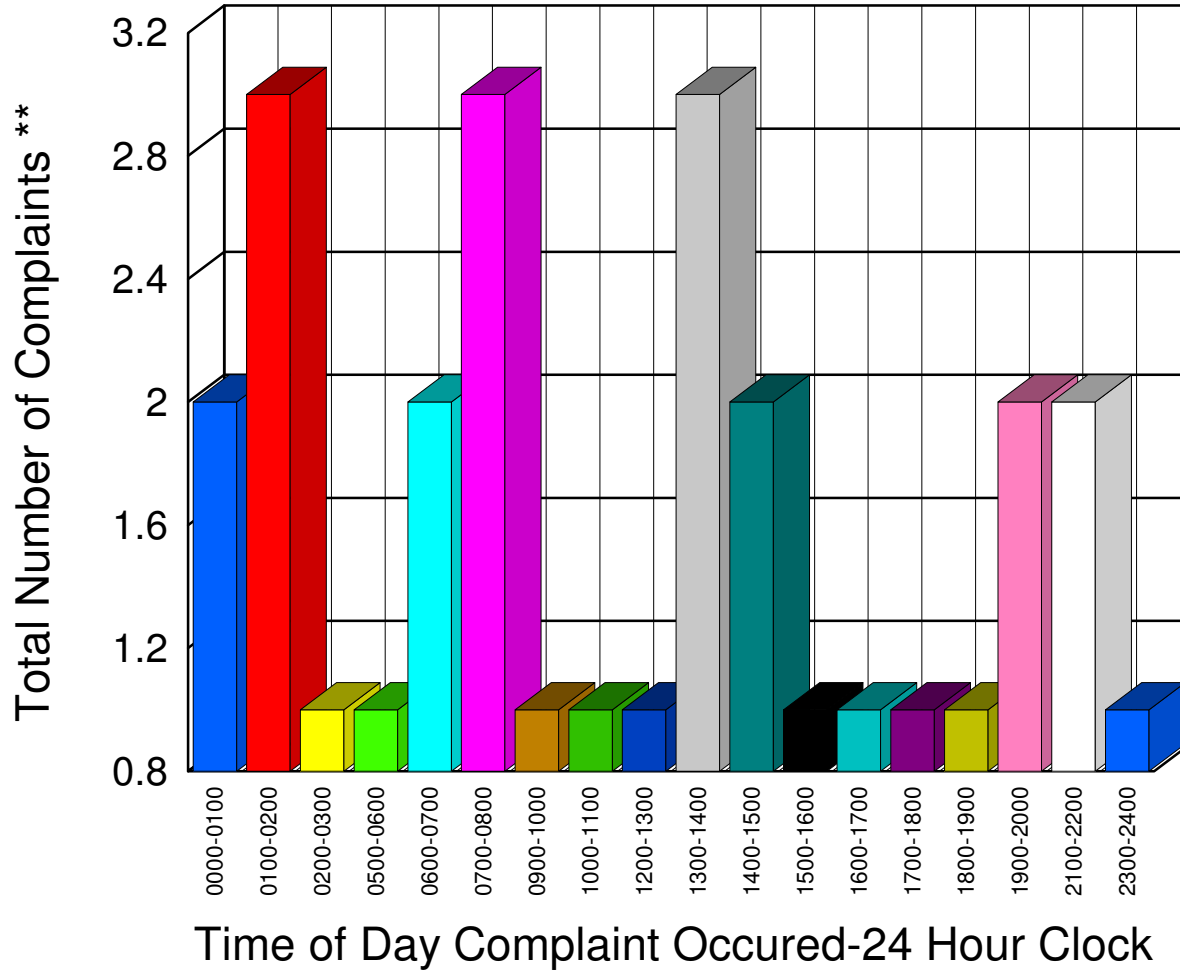

Total **29**

** Complaints taken by Muskegon Sheriff's Office

Muskegon County Sheriff's Office

Listing of Offense Reports - Sullivan Township - 02/02/2009 10:54:38 to 02/26/2009 11:27:00

0100-0200	1
0200-0300	2
0500-0600	1
0800-0900	1
1000-1100	3
1100-1200	1
1400-1500	1
1500-1600	2
1600-1700	2
1800-1900	3
1900-2000	1
2000-2100	3
2100-2200	2
2200-2300	1

Total 24

** Complaints taken by Muskegon Sheriff's Office

Muskegon County Sheriff's Office

Listing of Offense Reports - White River Township - 02/01/2009 03:51:43 to 02/15/2009 01:19:53

<u>0100-0200</u>	<u>1</u>
<u>0300-0400</u>	<u>1</u>
<u>1200-1300</u>	<u>1</u>
<u>1500-1600</u>	<u>1</u>
<u>1600-1700</u>	<u>1</u>

Total	5
-------	---

** Complaints taken by Muskegon Sheriff's Office

Muskegon County Sheriff's Office

Listing of Offense Reports - Whitehall Township - 02/01/2009 01:40:30 to 02/27/2009 17:17:13

0000-0100	2
0100-0200	3
0200-0300	1
0500-0600	1
0600-0700	2
0700-0800	3
0900-1000	1
1000-1100	1
1200-1300	1
1300-1400	3
1400-1500	2
1500-1600	1
1600-1700	1
1700-1800	1
1800-1900	1
1900-2000	2
2100-2200	2
2300-2400	1