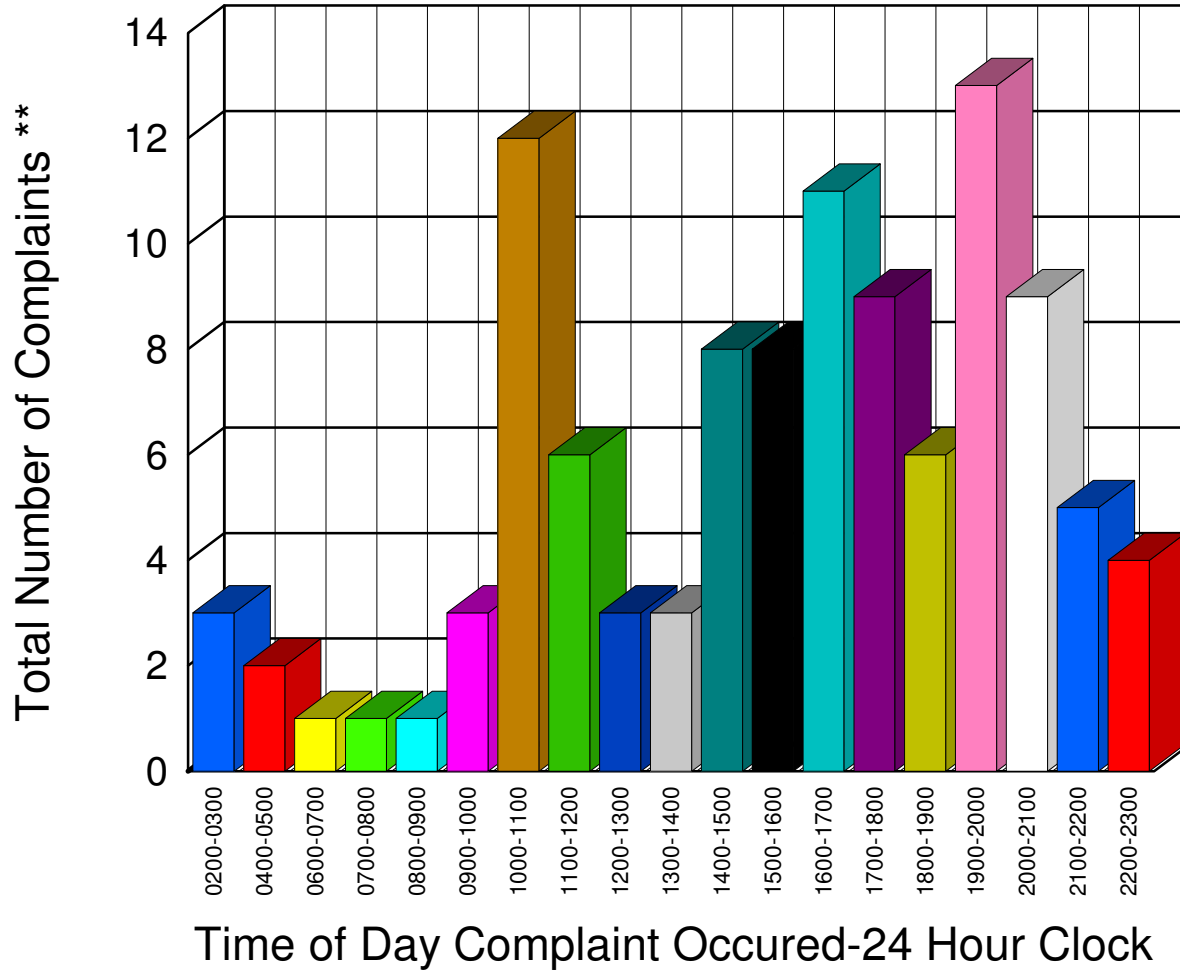

Muskegon County Sheriff's Office

Listing of Offense Reports - Egelston Township - 02/01/2009 04:17:27 to 02/28/2009 20:00:00

0200-0300	3
0400-0500	2
0600-0700	1
0700-0800	1
0800-0900	1
0900-1000	3
1000-1100	12
1100-1200	6
1200-1300	3
1300-1400	3
1400-1500	8
1500-1600	8
1600-1700	11
1700-1800	9
1800-1900	6
1900-2000	13
2000-2100	9
2100-2200	5
2200-2300	4

Total **108**

** Complaints taken by Muskegon Sheriff's Office