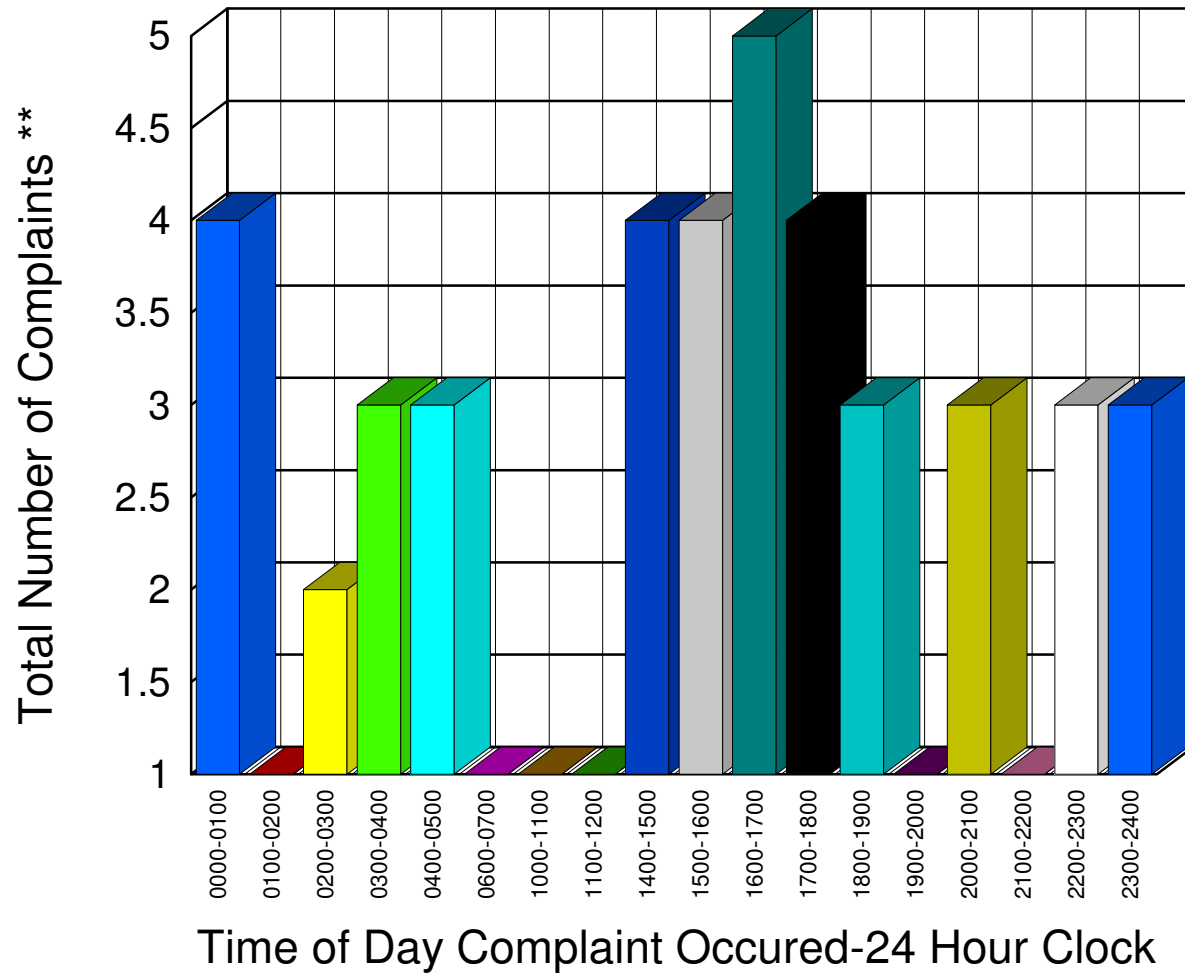

Total 21

** Complaints taken by Muskegon Sheriff's Office

Muskegon County Sheriff's Office

Listing of Offense Reports--Sullivan Township 01/01/2006 to 01/31/2006

0000-0100	1
0200-0300	1
0600-0700	1
1100-1200	1
1300-1400	1
1400-1500	1
1600-1700	2
1700-1800	3
1900-2000	2
2000-2100	1
2100-2200	1
2300-2400	1

Total **16**

** Complaints taken by Muskegon Sheriff's Office

Muskegon County Sheriff's Office

Listing of Offense Reports--White River Township 01/04/2006 to 01/30/2006

<u>1000-1100</u>	<u>1</u>
<u>1400-1500</u>	<u>1</u>
<u>1500-1600</u>	<u>1</u>
<u>1600-1700</u>	<u>2</u>
<u>1800-1900</u>	<u>1</u>
<u>2000-2100</u>	<u>1</u>
<u>2200-2300</u>	<u>1</u>

Total 8

** Complaints taken by Muskegon Sheriff's Office

Muskegon County Sheriff's Office

Listing of Offense Reports--Whitehall Township 01/01/2006 to 01/30/2006

0000-0100	4
0100-0200	1
0200-0300	2
0300-0400	3
0400-0500	3
0600-0700	1
1000-1100	1
1100-1200	1
1400-1500	4
1500-1600	4
1600-1700	5
1700-1800	4
1800-1900	3
1900-2000	1
2000-2100	3
2100-2200	1
2200-2300	3
2300-2400	3