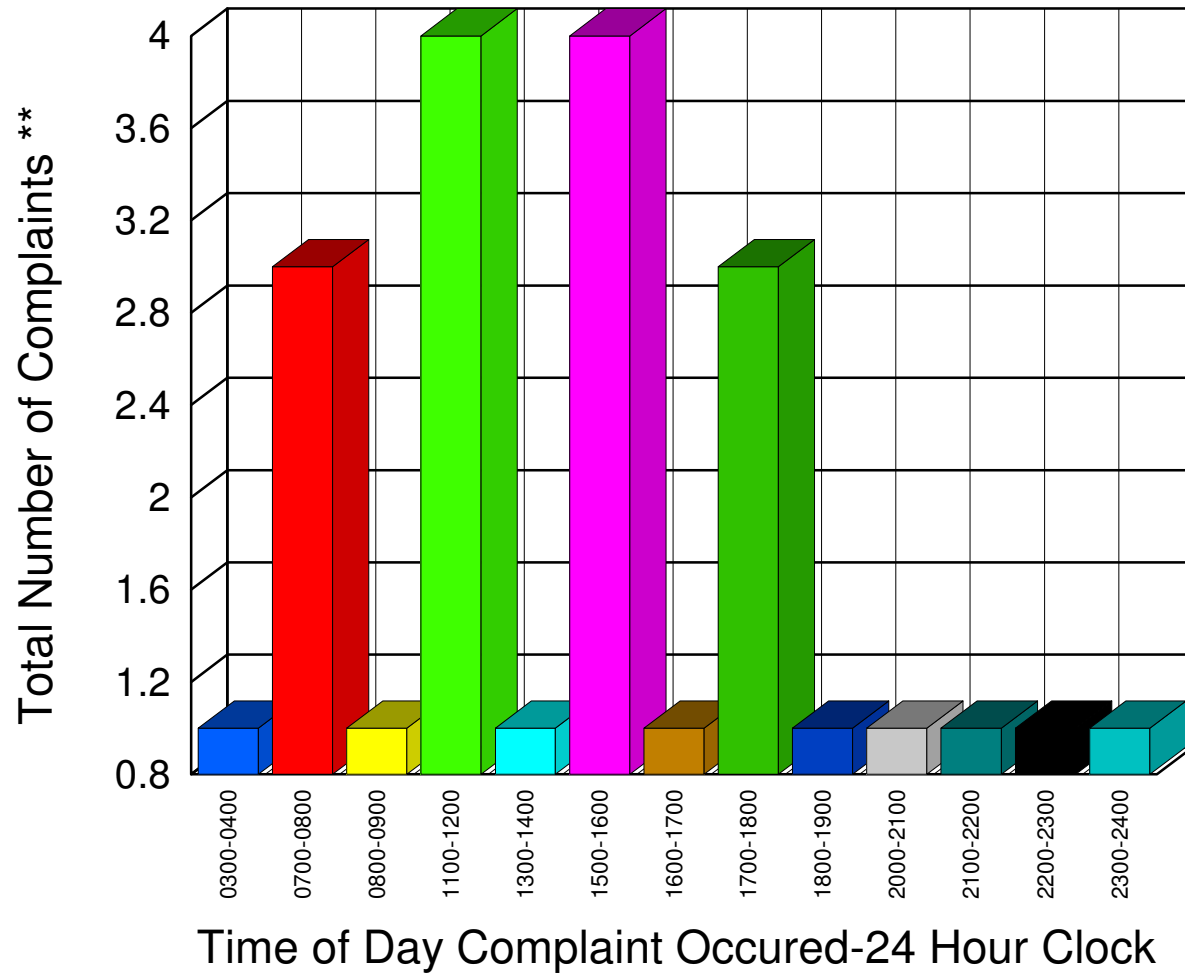

Muskegon County Sheriff's Office

Listing of Offense Reports--Montague Township 01/02/2006 to 01/31/2006

0300-0400	1
0700-0800	3
0800-0900	1
1100-1200	4
1300-1400	1
1500-1600	4
1600-1700	1
1700-1800	3
1800-1900	1
2000-2100	1
2100-2200	1
2200-2300	1
2300-2400	1

Total **23**

** Complaints taken by Muskegon Sheriff's Office