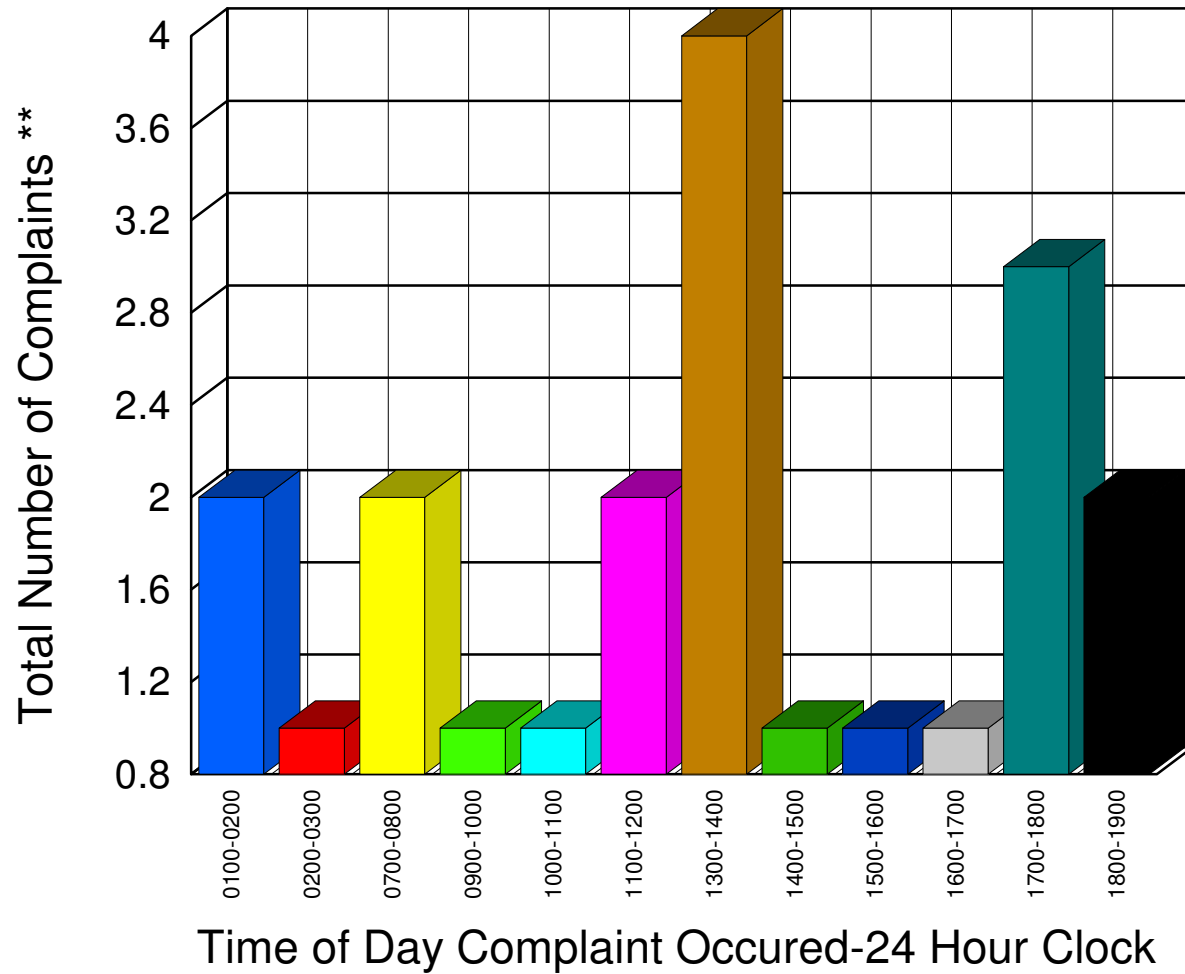

Muskegon County Sheriff's Office

Listing of Offense Reports--Ravenna and Ravenna Township 01/01/2006 to 01/31/2006

0100-0200	2
0200-0300	1
0700-0800	2
0900-1000	1
1000-1100	1
1100-1200	2
1300-1400	4
1400-1500	1
1500-1600	1
1600-1700	1
1700-1800	3
1800-1900	2

Total 21

** Complaints taken by Muskegon Sheriff's Office