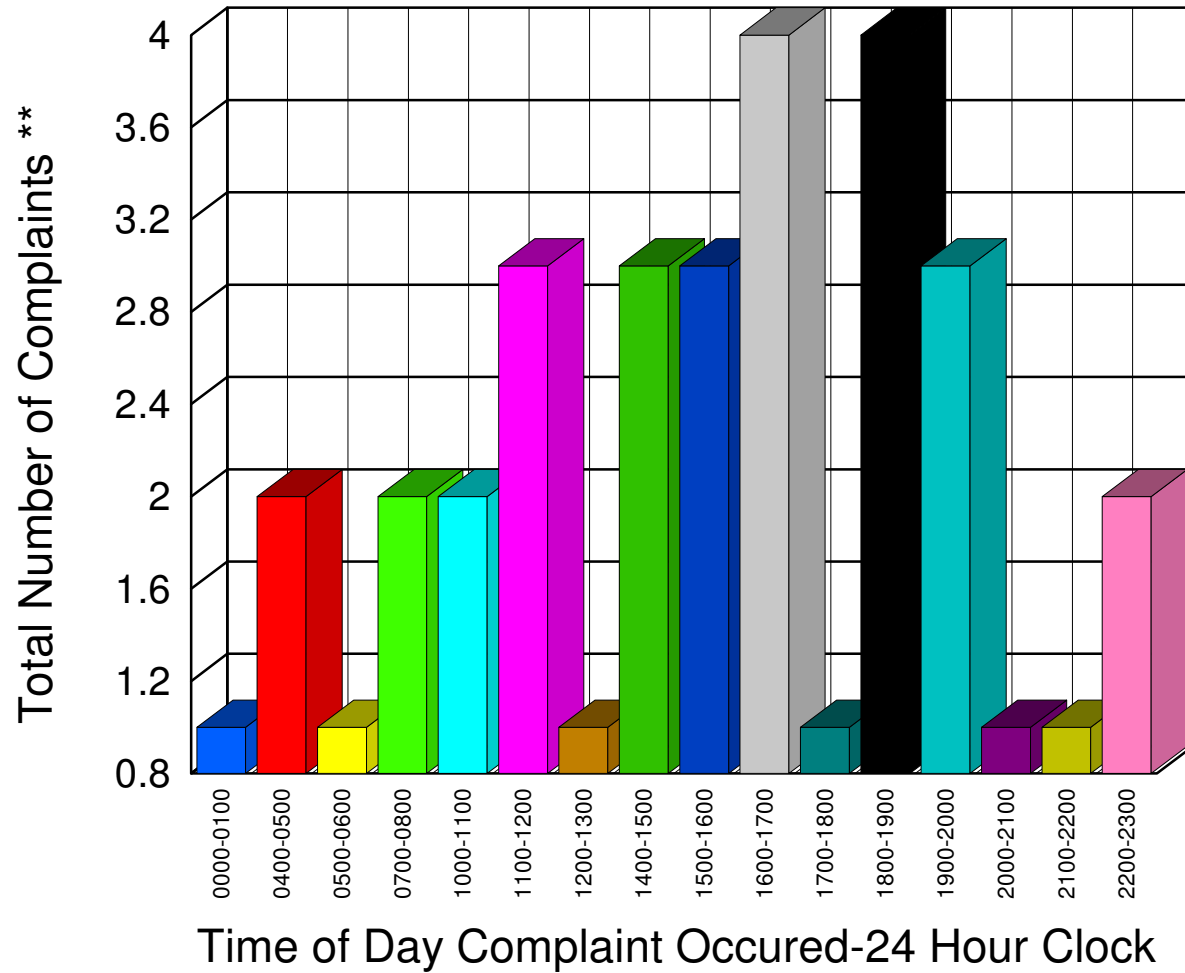

Muskegon County Sheriff's Office

Listing of Offense Reports--Casnovia and Casnovia Township 01/02/2006 to 01/31/2006

0000-0100	1
0400-0500	2
0500-0600	1
0700-0800	2
1000-1100	2
1100-1200	3
1200-1300	1
1400-1500	3
1500-1600	3
1600-1700	4
1700-1800	1
1800-1900	4
1900-2000	3
2000-2100	1
2100-2200	1
2200-2300	2

Total 34

** Complaints taken by Muskegon Sheriff's Office