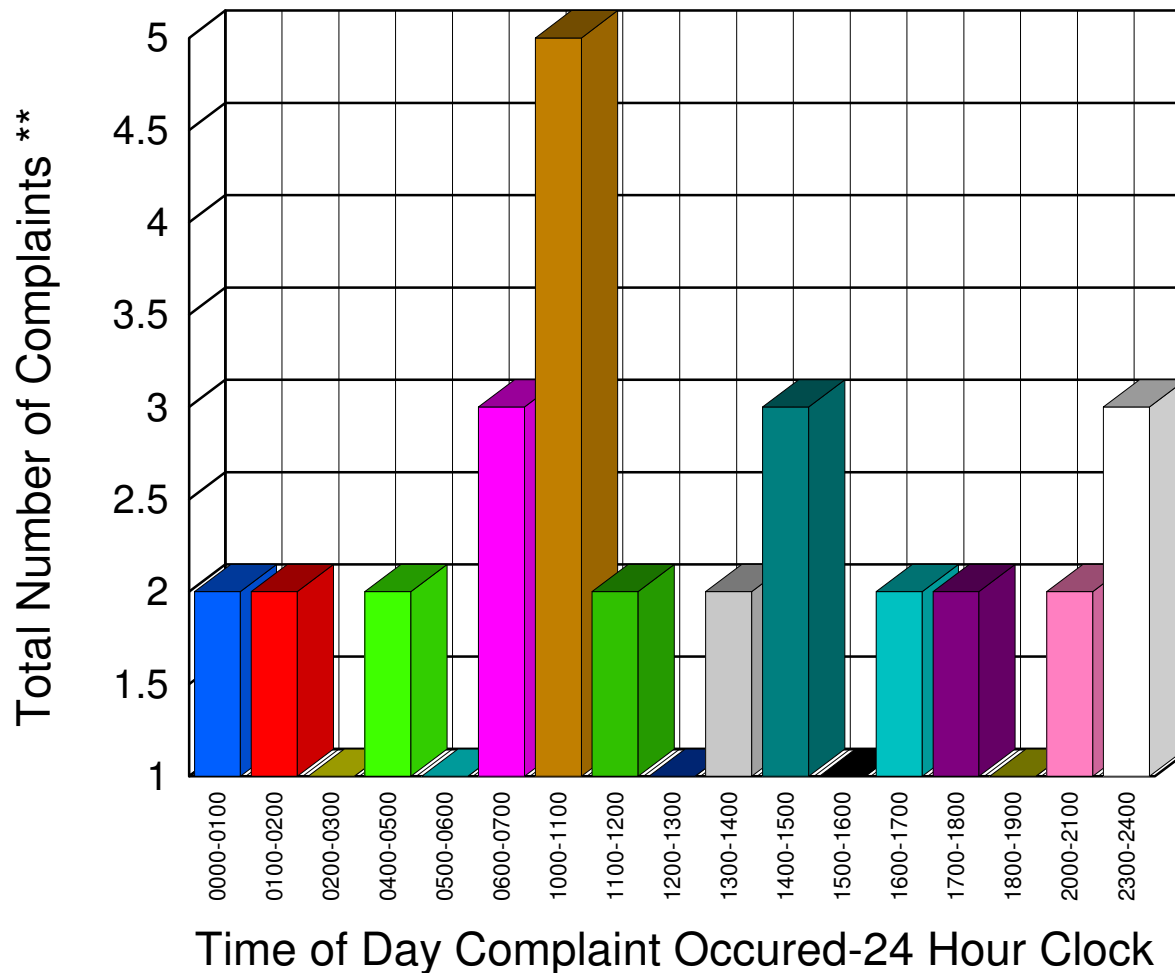

Muskegon County Sheriff's Office

Listing of Offense Reports--Blue Lake Township 01/01/2006 to 01/31/2006

0000-0100	2
0100-0200	2
0200-0300	1
0400-0500	2
0500-0600	1
0600-0700	3
1000-1100	5
1100-1200	2
1200-1300	1
1300-1400	2
1400-1500	3
1500-1600	1
1600-1700	2
1700-1800	2
1800-1900	1
2000-2100	2
2300-2400	3

Total 35

** Complaints taken by Muskegon Sheriff's Office