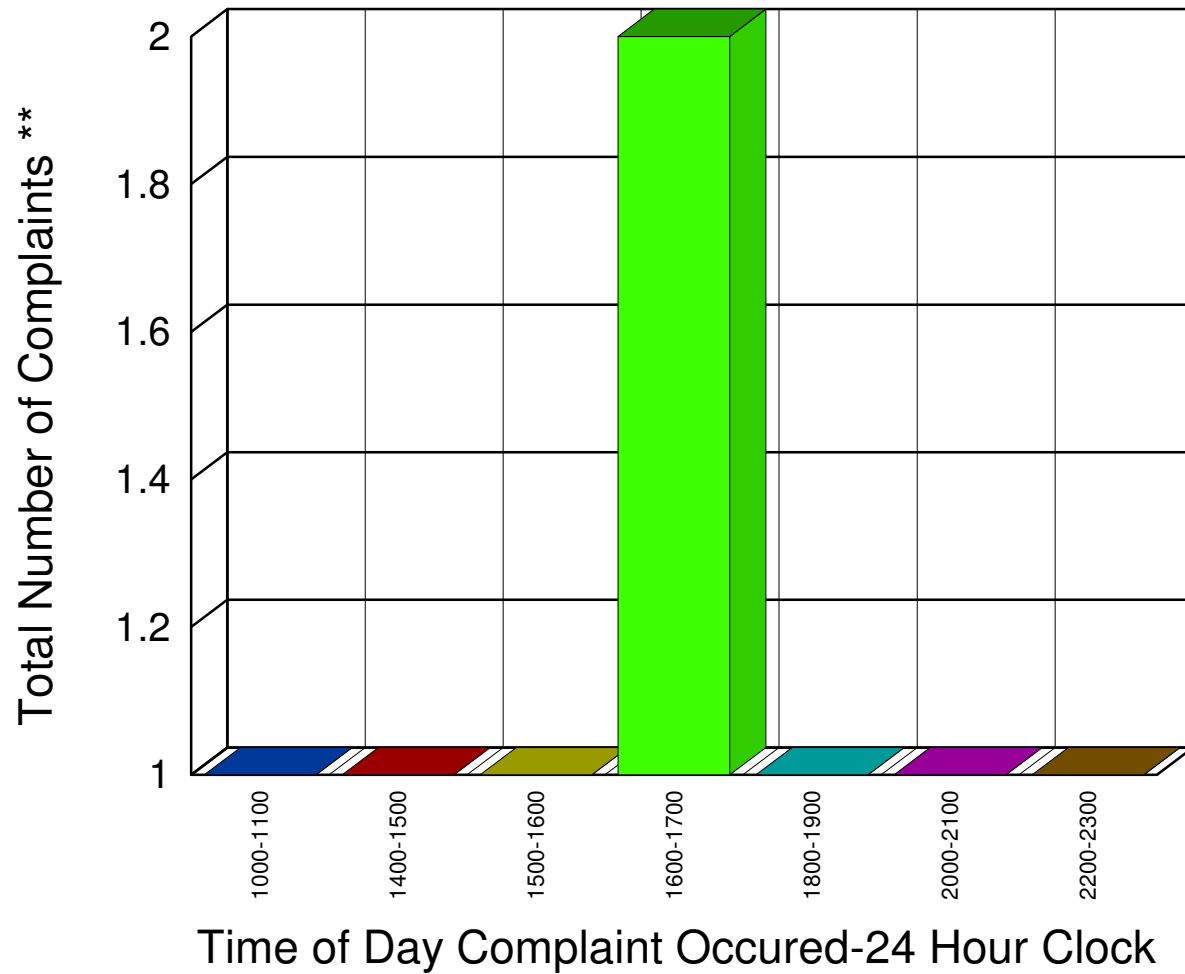

Total 21

** Complaints taken by Muskegon Sheriff's Office

Muskegon County Sheriff's Office

Listing of Offense Reports--Sullivan Township 01/01/2006 to 01/31/2006

0000-0100	1
0200-0300	1
0600-0700	1
1100-1200	1
1300-1400	1
1400-1500	1
1600-1700	2
1700-1800	3
1900-2000	2
2000-2100	1
2100-2200	1
2300-2400	1

Total **16**

** Complaints taken by Muskegon Sheriff's Office

Muskegon County Sheriff's Office

Listing of Offense Reports--White River Township 01/04/2006 to 01/30/2006

<u>1000-1100</u>	<u>1</u>
<u>1400-1500</u>	<u>1</u>
<u>1500-1600</u>	<u>1</u>
<u>1600-1700</u>	<u>2</u>
<u>1800-1900</u>	<u>1</u>
<u>2000-2100</u>	<u>1</u>
<u>2200-2300</u>	<u>1</u>