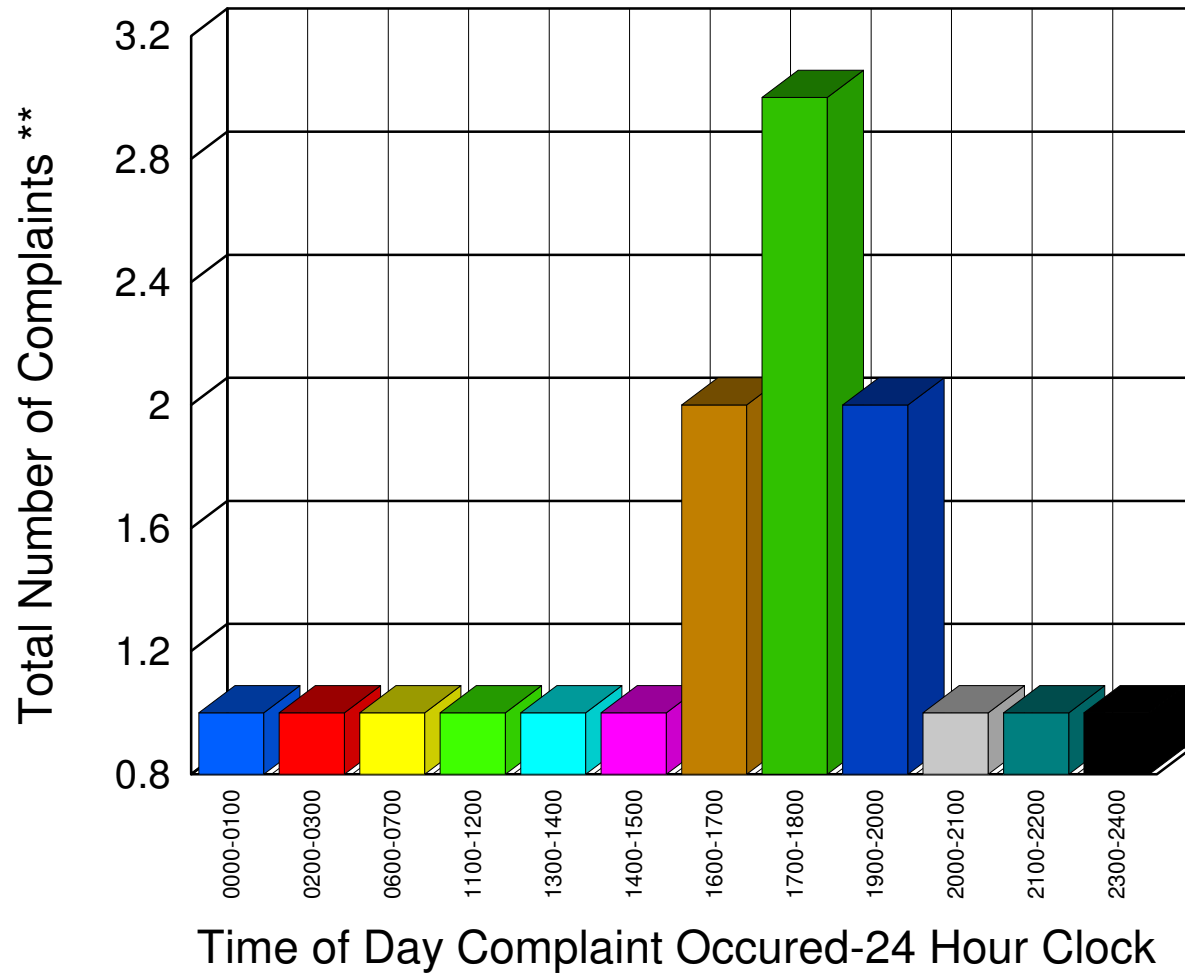

Total **23**

** Complaints taken by Muskegon Sheriff's Office

Muskegon County Sheriff's Office

Listing of Offense Reports--Ravenna and Ravenna Township 01/01/2006 to 01/31/2006

0100-0200	2
0200-0300	1
0700-0800	2
0900-1000	1
1000-1100	1
1100-1200	2
1300-1400	4
1400-1500	1
1500-1600	1
1600-1700	1
1700-1800	3
1800-1900	2

Total 21

** Complaints taken by Muskegon Sheriff's Office

Muskegon County Sheriff's Office

Listing of Offense Reports--Sullivan Township 01/01/2006 to 01/31/2006

0000-0100	1
0200-0300	1
0600-0700	1
1100-1200	1
1300-1400	1
1400-1500	1
1600-1700	2
1700-1800	3
1900-2000	2
2000-2100	1
2100-2200	1
2300-2400	1

Total **16**

** Complaints taken by Muskegon Sheriff's Office

Muskegon County Sheriff's Office

Listing of Offense Reports--White River Township 01/04/2006 to 01/30/2006

<u>1000-1100</u>	<u>1</u>
<u>1400-1500</u>	<u>1</u>
<u>1500-1600</u>	<u>1</u>
<u>1600-1700</u>	<u>2</u>
<u>1800-1900</u>	<u>1</u>
<u>2000-2100</u>	<u>1</u>
<u>2200-2300</u>	<u>1</u>