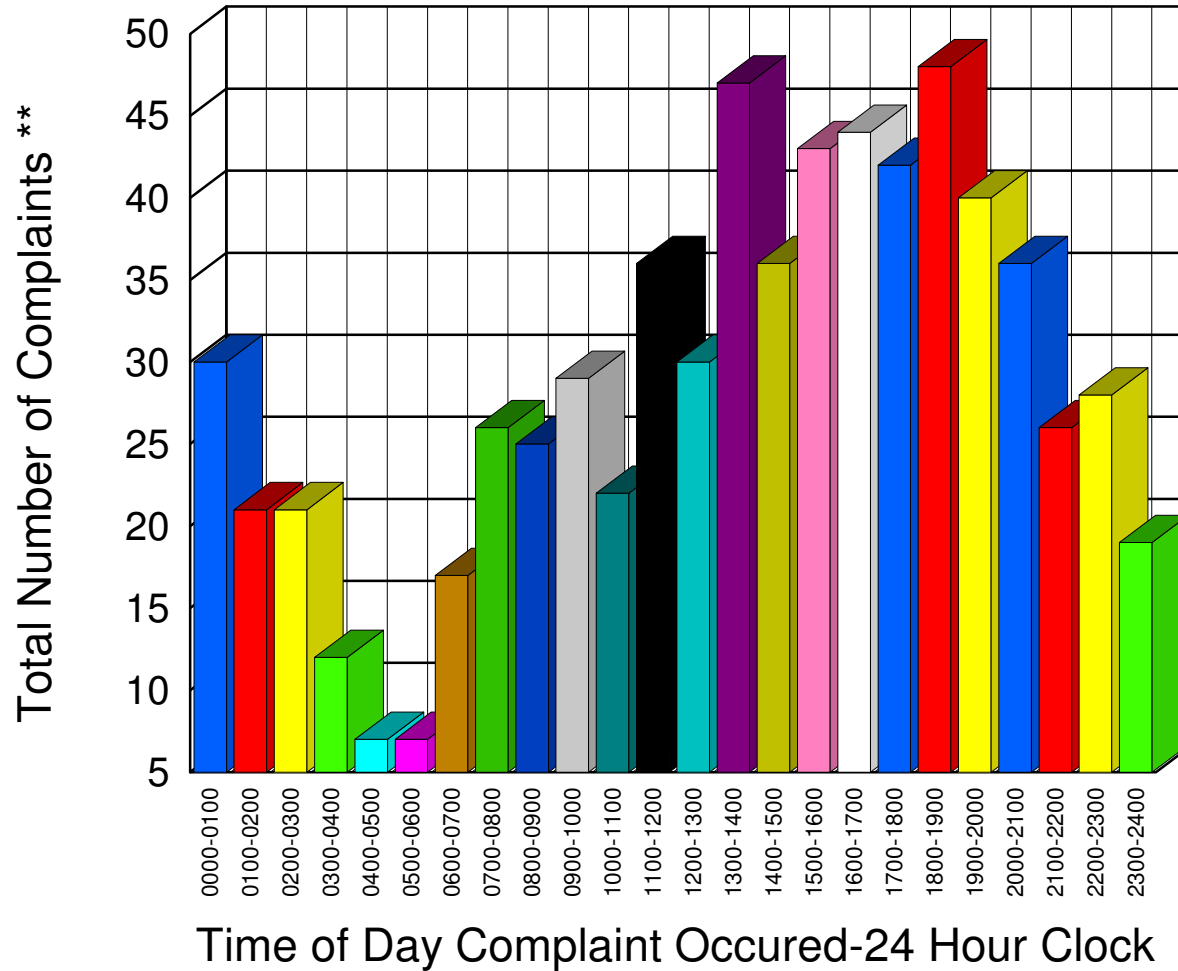

# Muskegon County Sheriff's Office

Listing of Offense Reports-- 01/01/2009 00:00:00 to 01/31/2009 22:03:45

0000-0100	30
0100-0200	21
0200-0300	21
0300-0400	12
0400-0500	7
0500-0600	7
0600-0700	17
0700-0800	26
0800-0900	25
0900-1000	29
1000-1100	22
1100-1200	36
1200-1300	30
1300-1400	47
1400-1500	36
1500-1600	43
1600-1700	44
1700-1800	42
1800-1900	48
1900-2000	40
2000-2100	36
2100-2200	26
2200-2300	28
2300-2400	19

---

---

Total **692**

\*\* Complaints taken by Muskegon Sheriff's Office

# Muskegon County Sheriff's Office

Listing of Offense Reports - Blue Lake Township - 01/02/2009 16:40:44 to 01/31/2009 19:05:59

0000-0100	2
0100-0200	1
0200-0300	1
0900-1000	1
1100-1200	1
1200-1300	2
1300-1400	1
1400-1500	2
1500-1600	1
1600-1700	2
1700-1800	1
1800-1900	1
1900-2000	3
2000-2100	1
2300-2400	3

# Muskegon County Sheriff's Office

Listing of Offense Reports - White River Township - 01/09/2009 22:00:13 to 01/24/2009 15:07:31

<u>0400-0500</u>	<u>1</u>
<u>1500-1600</u>	<u>1</u>
<u>2100-2200</u>	<u>1</u>
<u>2200-2300</u>	<u>2</u>