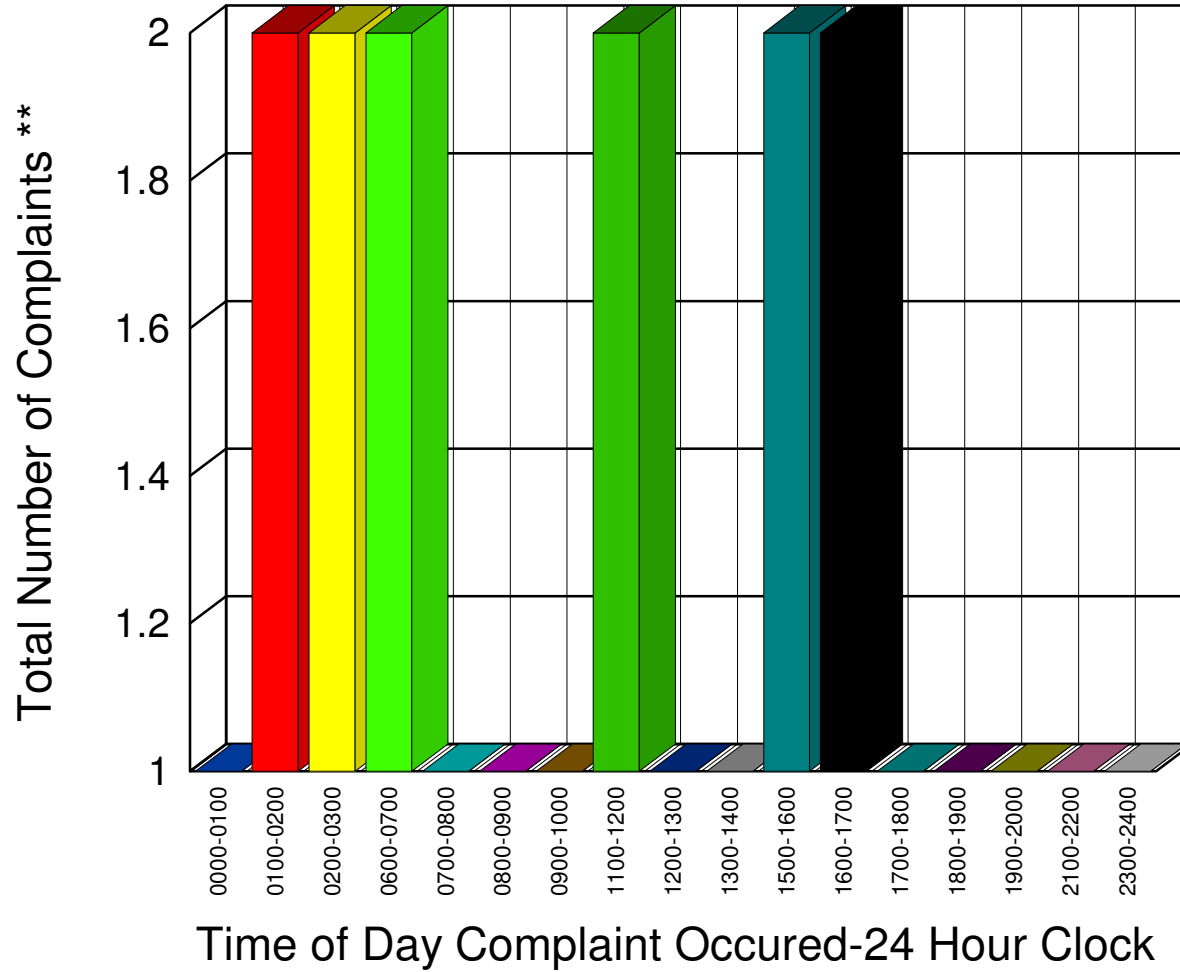

Muskegon County Sheriff's Office

Listing of Offense Reports - Casnovia Village and Township - 01/03/2009 16:08:54 to 01/31/2009 17:30:00

0000-0100	1
0100-0200	2
0200-0300	2
0600-0700	2
0700-0800	1
0800-0900	1
0900-1000	1
1100-1200	2
1200-1300	1
1300-1400	1
1500-1600	2
1600-1700	2
1700-1800	1
1800-1900	1
1900-2000	1
2100-2200	1
2300-2400	1

Total	23

** Complaints taken by Muskegon Sheriff's Office