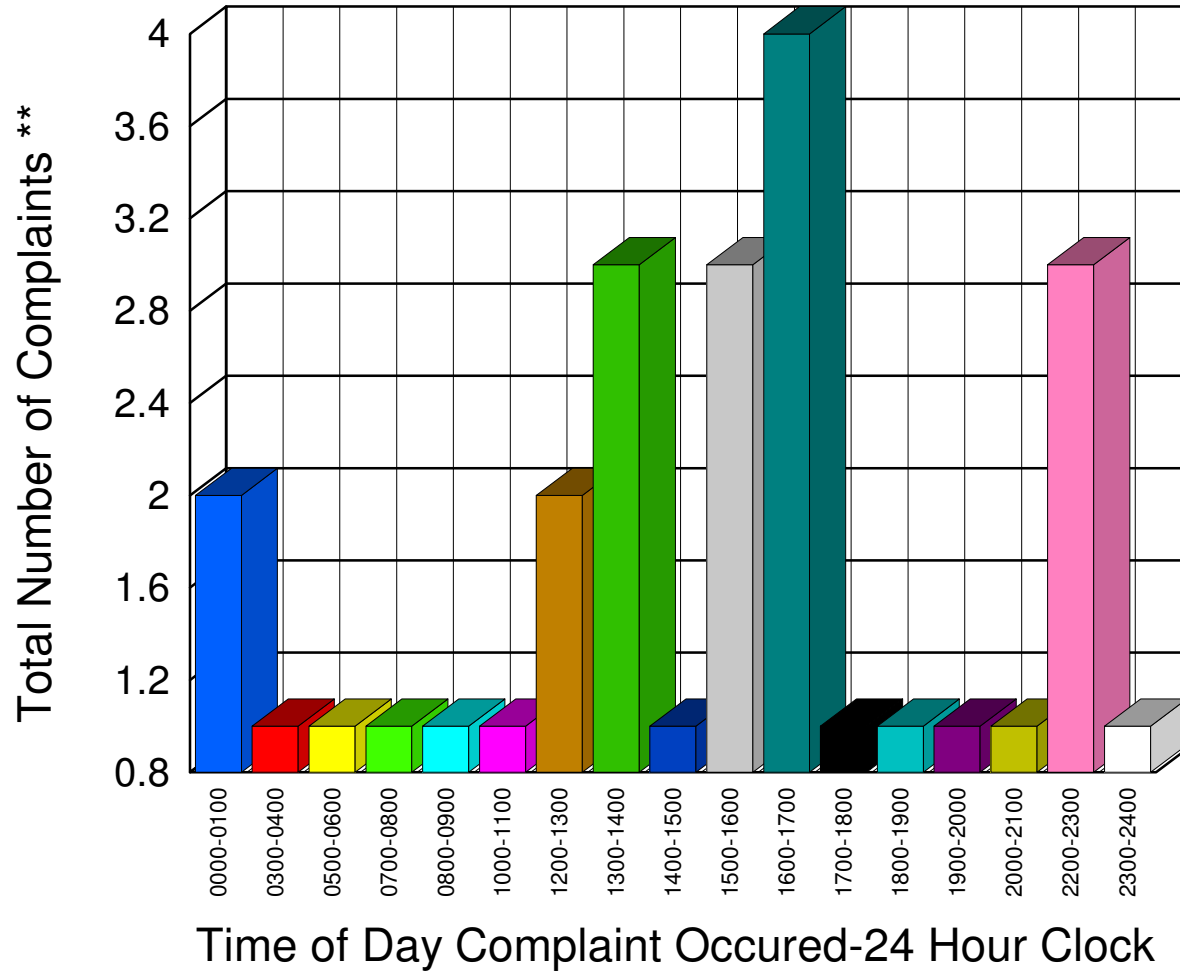

Muskegon County Sheriff's Office

Listing of Offense Reports - Montague Township - 01/01/2009 05:50:35 to 01/31/2009 22:03:45

0000-0100	2
0300-0400	1
0500-0600	1
0700-0800	1
0800-0900	1
1000-1100	1
1200-1300	2
1300-1400	3
1400-1500	1
1500-1600	3
1600-1700	4
1700-1800	1
1800-1900	1
1900-2000	1
2000-2100	1
2200-2300	3
2300-2400	1

Total 28

** Complaints taken by Muskegon Sheriff's Office