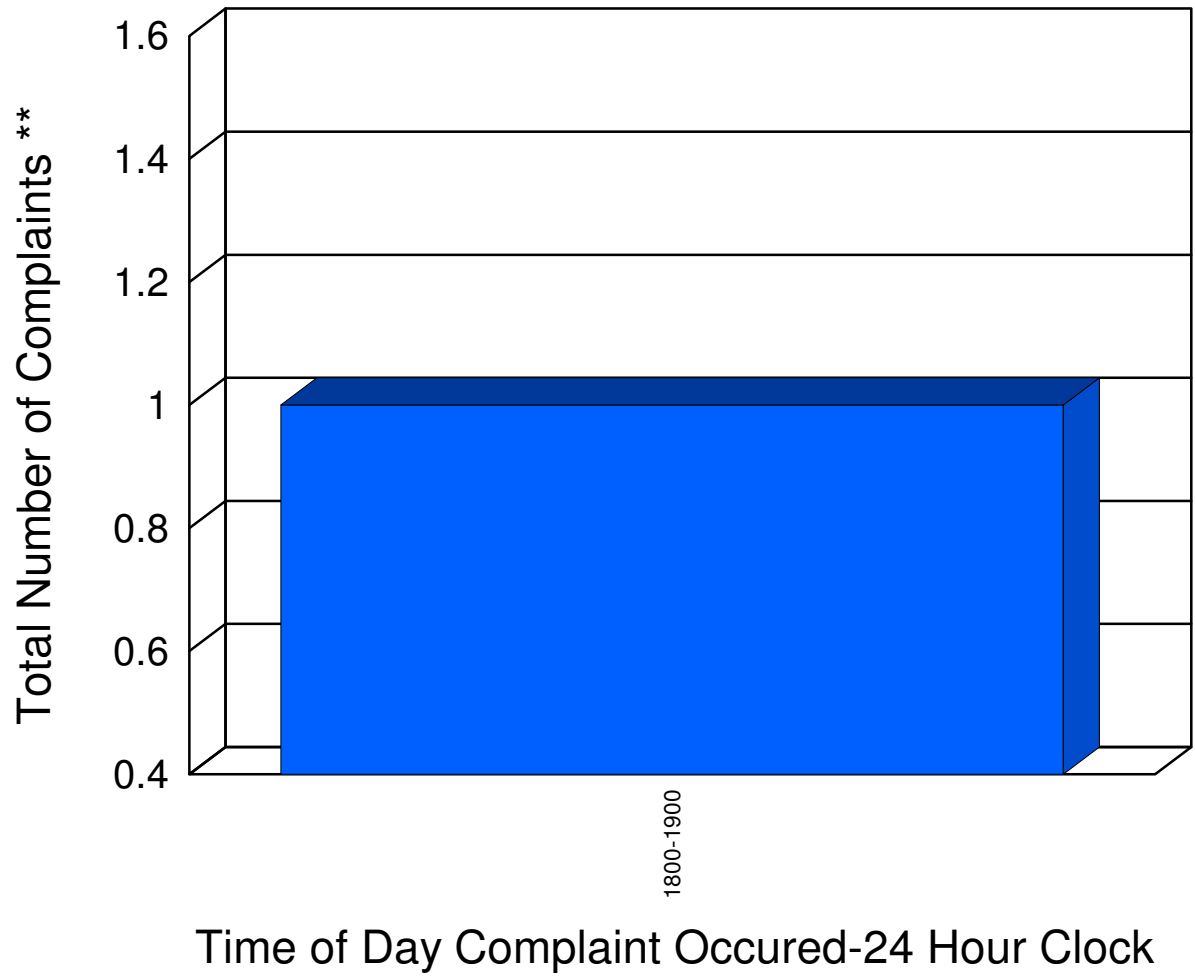

Muskegon County Sheriff's Office

Listing of Offense Reports - Cedar Creek Township - 01/09/2009 19:00:56 to 01/09/2009 19:00:56

1800-1900   1

Total   1

** Complaints taken by Muskegon Sheriff's Office

Muskegon County Sheriff's Office

Listing of Offense Reports - Lakewood Club and Dalton Township - 01/01/2009 03:23:00 to 01/31/2009 20:49:50

0000-0100	6
0100-0200	3
0200-0300	4
0300-0400	2
0400-0500	1
0500-0600	1
0600-0700	4
0700-0800	6
0800-0900	6
0900-1000	3
1000-1100	4
1100-1200	6
1200-1300	2
1300-1400	8
1400-1500	4
1500-1600	8
1600-1700	5
1700-1800	6
1800-1900	10
1900-2000	9
2000-2100	8
2100-2200	3
2200-2300	7
2300-2400	2