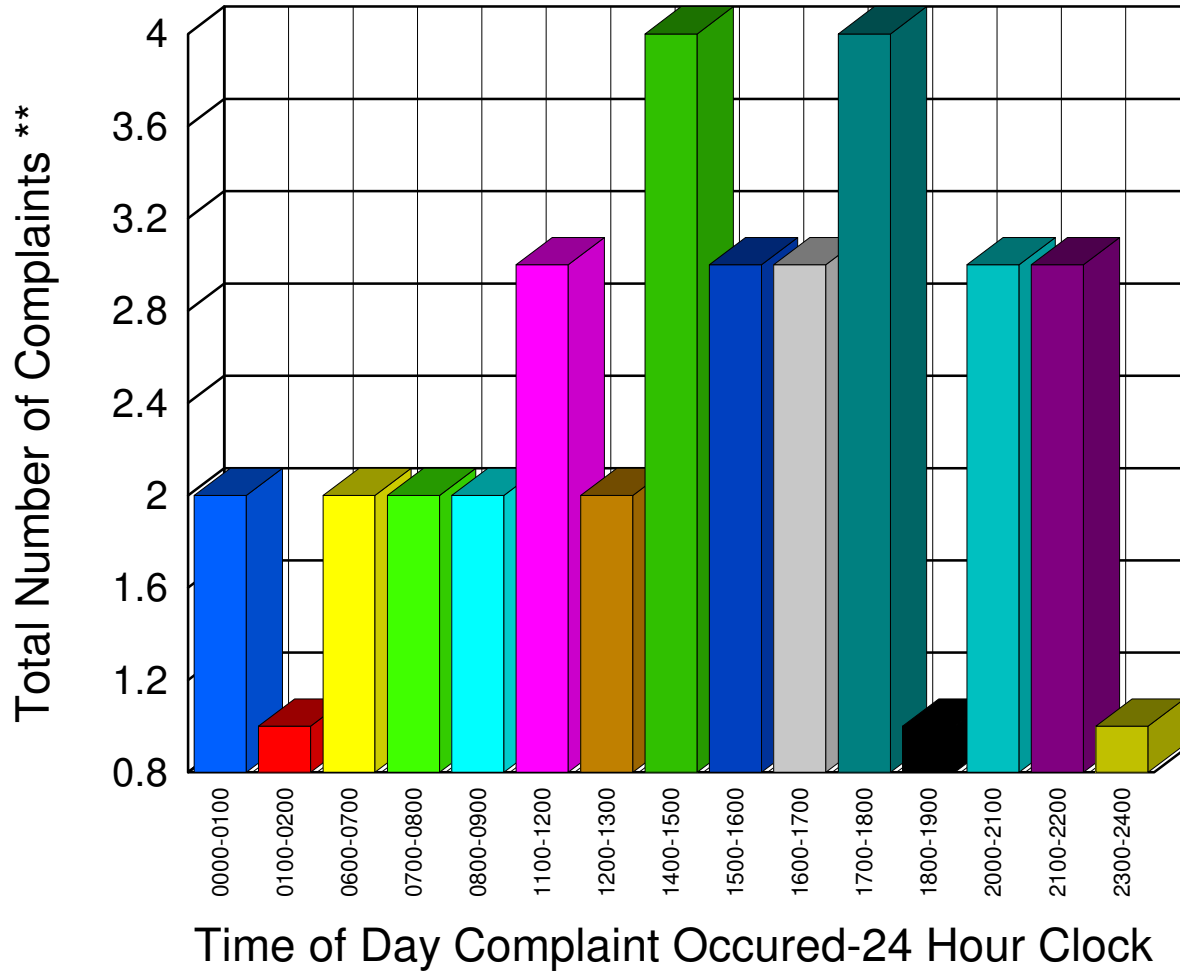

Muskegon County Sheriff's Office

Listing of Offense Reports - Whitehall Township - 01/01/2009 00:00:00 to 01/30/2009 00:00:00

0000-0100	2
0100-0200	1
0600-0700	2
0700-0800	2
0800-0900	2
1100-1200	3
1200-1300	2
1400-1500	4
1500-1600	3
1600-1700	3
1700-1800	4
1800-1900	1
2000-2100	3
2100-2200	3
2300-2400	1

Total 36

** Complaints taken by Muskegon Sheriff's Office