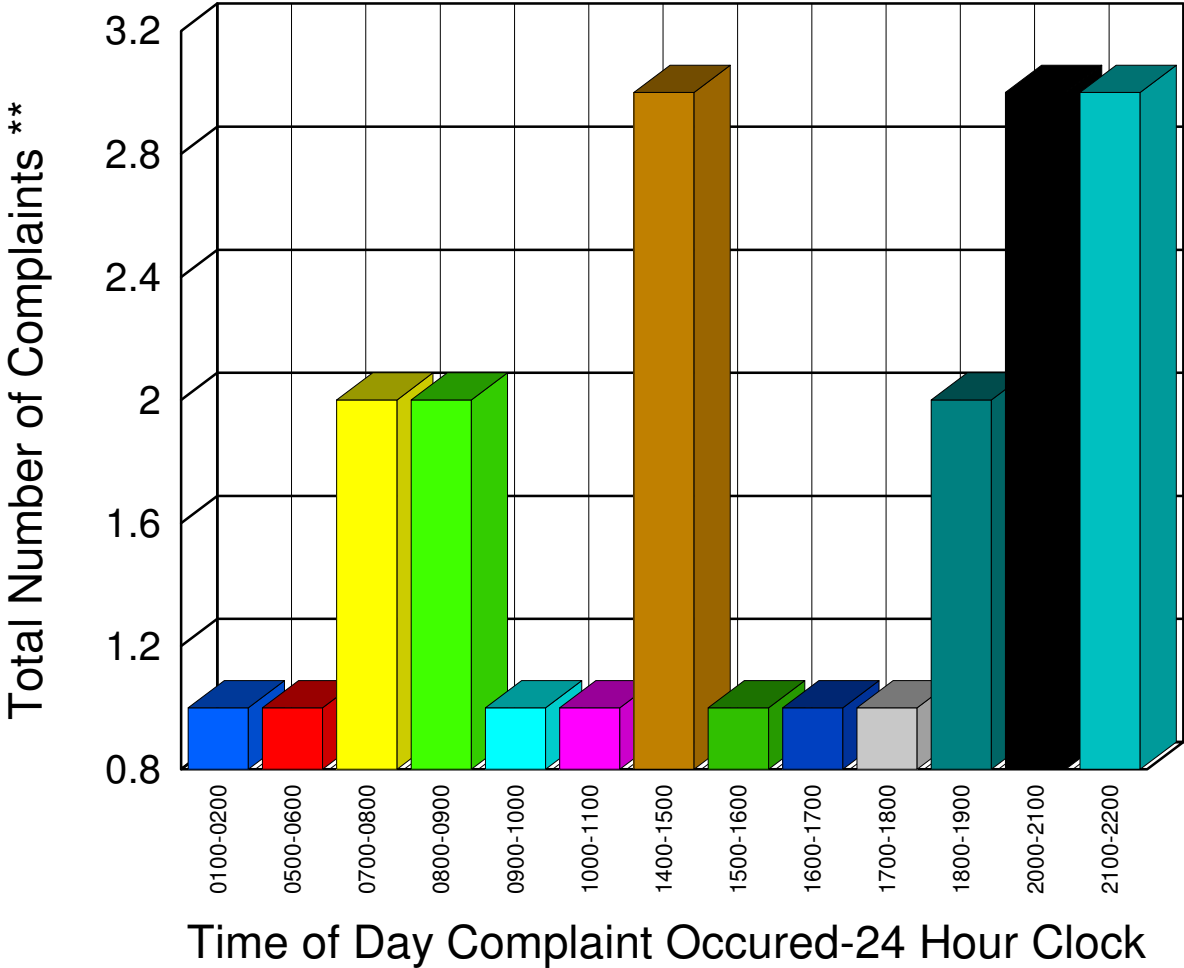

Muskegon County Sheriff's Office

Listing of Offense Reports - Moorland Township - 01/03/2009 08:06:35 to 01/30/2009 08:49:54

0100-0200	1
0500-0600	1
0700-0800	2
0800-0900	2
0900-1000	1
1000-1100	1
1400-1500	3
1500-1600	1
1600-1700	1
1700-1800	1
1800-1900	2
2000-2100	3
2100-2200	3

Total	22

** Complaints taken by Muskegon Sheriff's Office