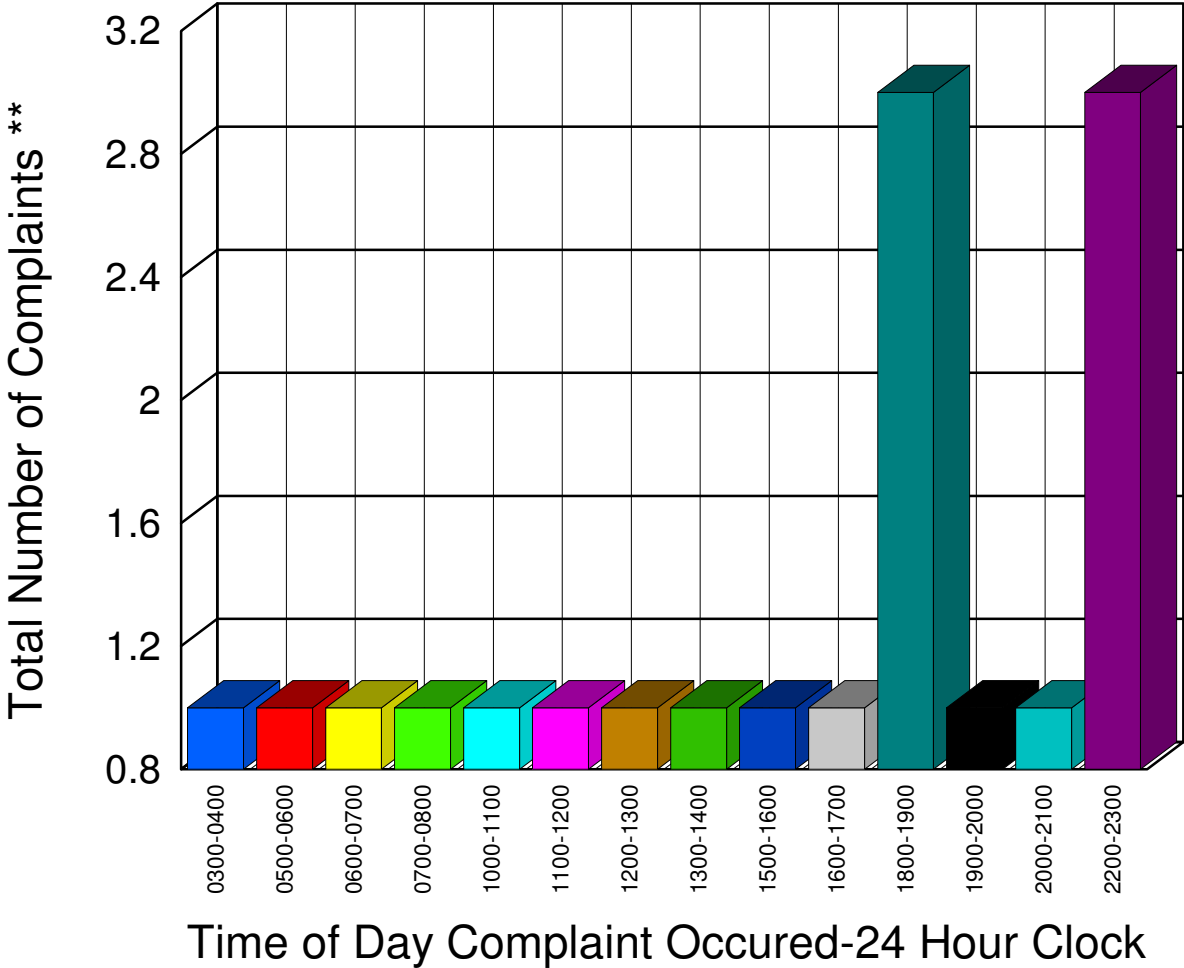

---

---

Total **30**

\*\* Complaints taken by Muskegon Sheriff's Office

# Muskegon County Sheriff's Office

Listing of Offense Reports - Sullivan Township - 01/01/2009 07:30:00 to 01/31/2009 13:03:00

0300-0400	1
0500-0600	1
0600-0700	1
0700-0800	1
1000-1100	1
1100-1200	1
1200-1300	1
1300-1400	1
1500-1600	1
1600-1700	1
1800-1900	3
1900-2000	1
2000-2100	1
2200-2300	3