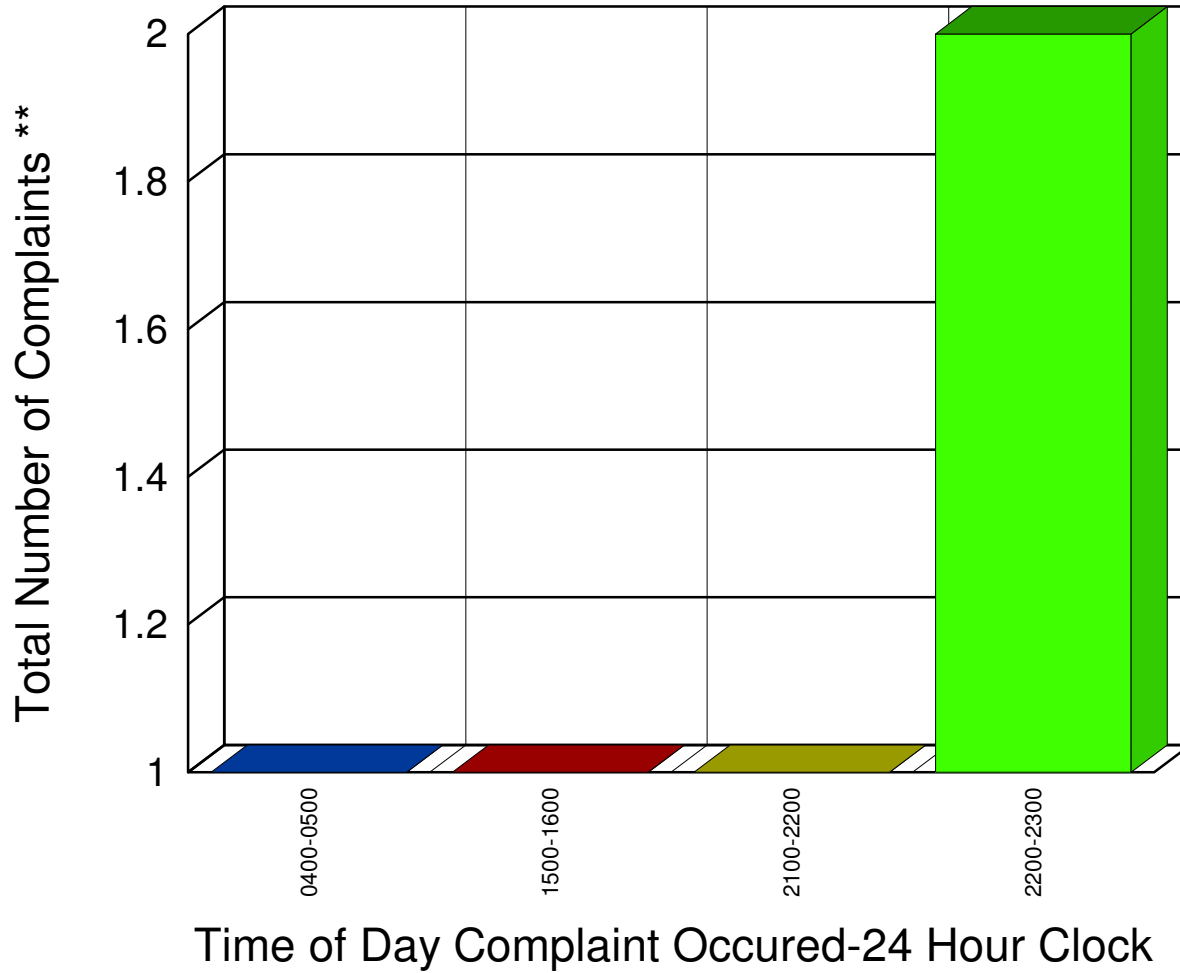

Muskegon County Sheriff's Office

Listing of Offense Reports - White River Township - 01/09/2009 22:00:13 to 01/24/2009 15:07:31

<u>0400-0500</u>	<u>1</u>
<u>1500-1600</u>	<u>1</u>
<u>2100-2200</u>	<u>1</u>
<u>2200-2300</u>	<u>2</u>

Total	5

** Complaints taken by Muskegon Sheriff's Office