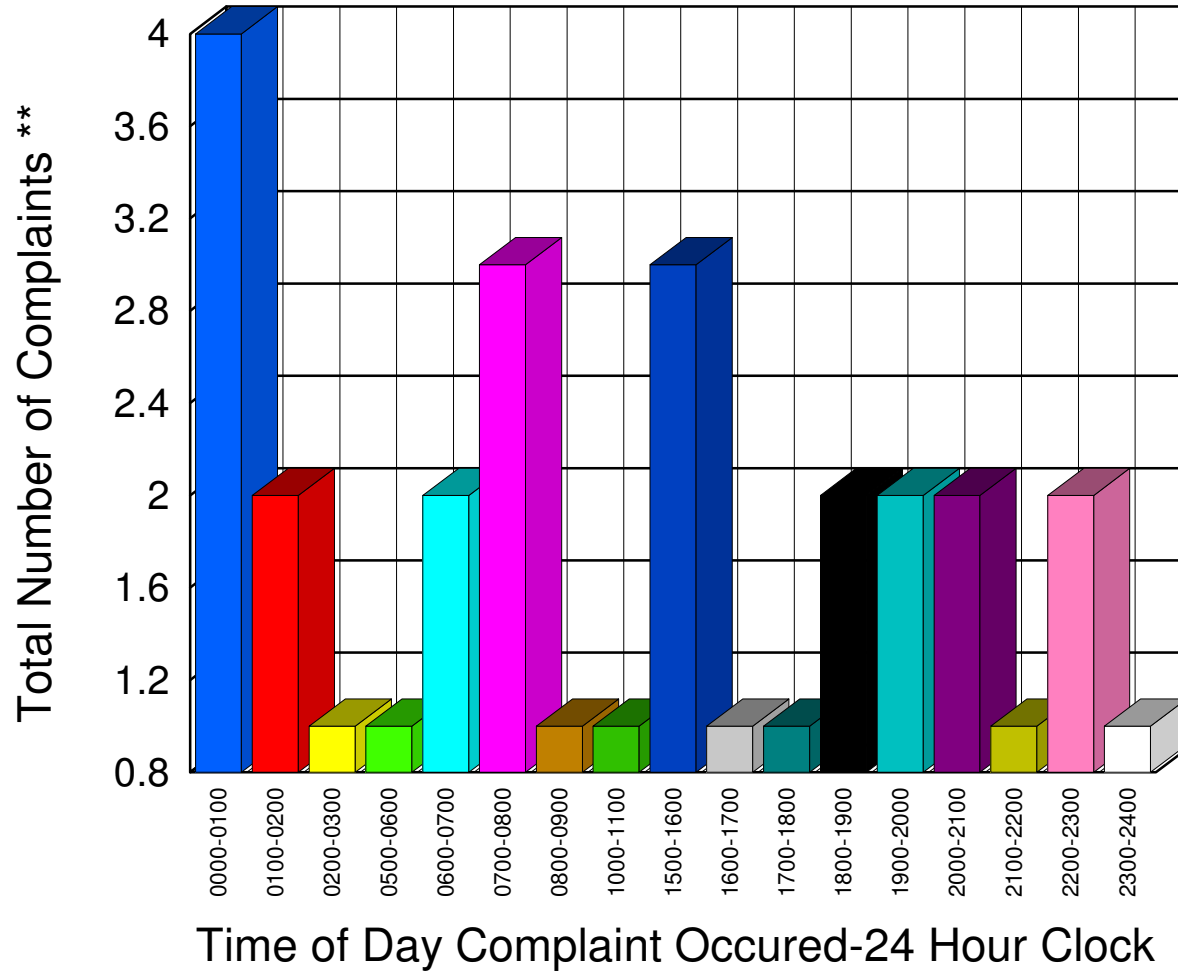

Muskegon County Sheriff's Office

Listing of Offense Reports - Ravenna Village and Township - 01/01/2009 19:12:01 to 01/29/2009 08:38:02

0000-0100	4
0100-0200	2
0200-0300	1
0500-0600	1
0600-0700	2
0700-0800	3
0800-0900	1
1000-1100	1
1500-1600	3
1600-1700	1
1700-1800	1
1800-1900	2
1900-2000	2
2000-2100	2
2100-2200	1
2200-2300	2
2300-2400	1

Total **30**

** Complaints taken by Muskegon Sheriff's Office