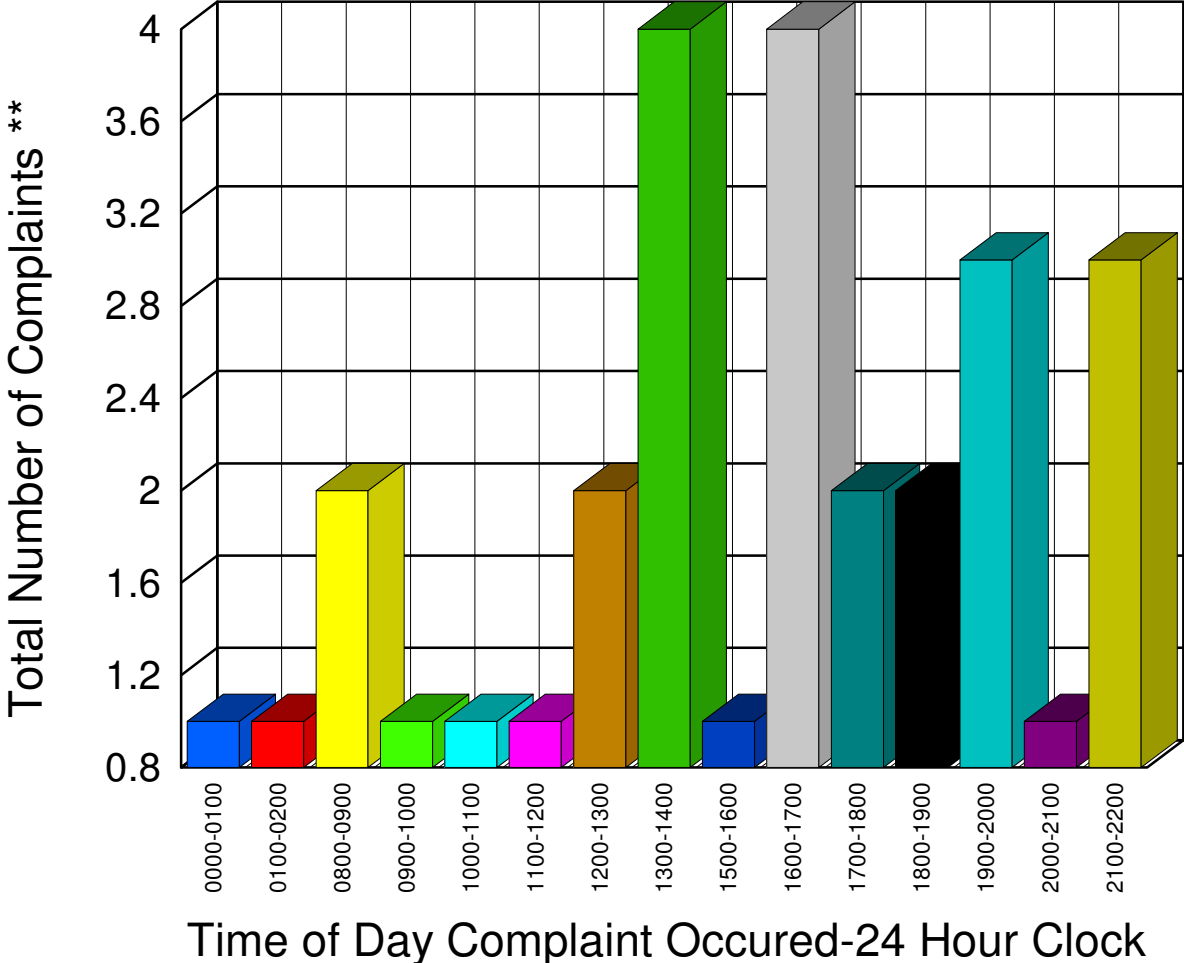

Muskegon County Sheriff's Office

Listing of Offense Reports - Holton Township - 01/01/2009 00:45:44 to 01/29/2009 13:55:09

0000-0100	1
0100-0200	1
0800-0900	2
0900-1000	1
1000-1100	1
1100-1200	1
1200-1300	2
1300-1400	4
1500-1600	1
1600-1700	4
1700-1800	2
1800-1900	2
1900-2000	3
2000-2100	1
2100-2200	3

Total 29

** Complaints taken by Muskegon Sheriff's Office