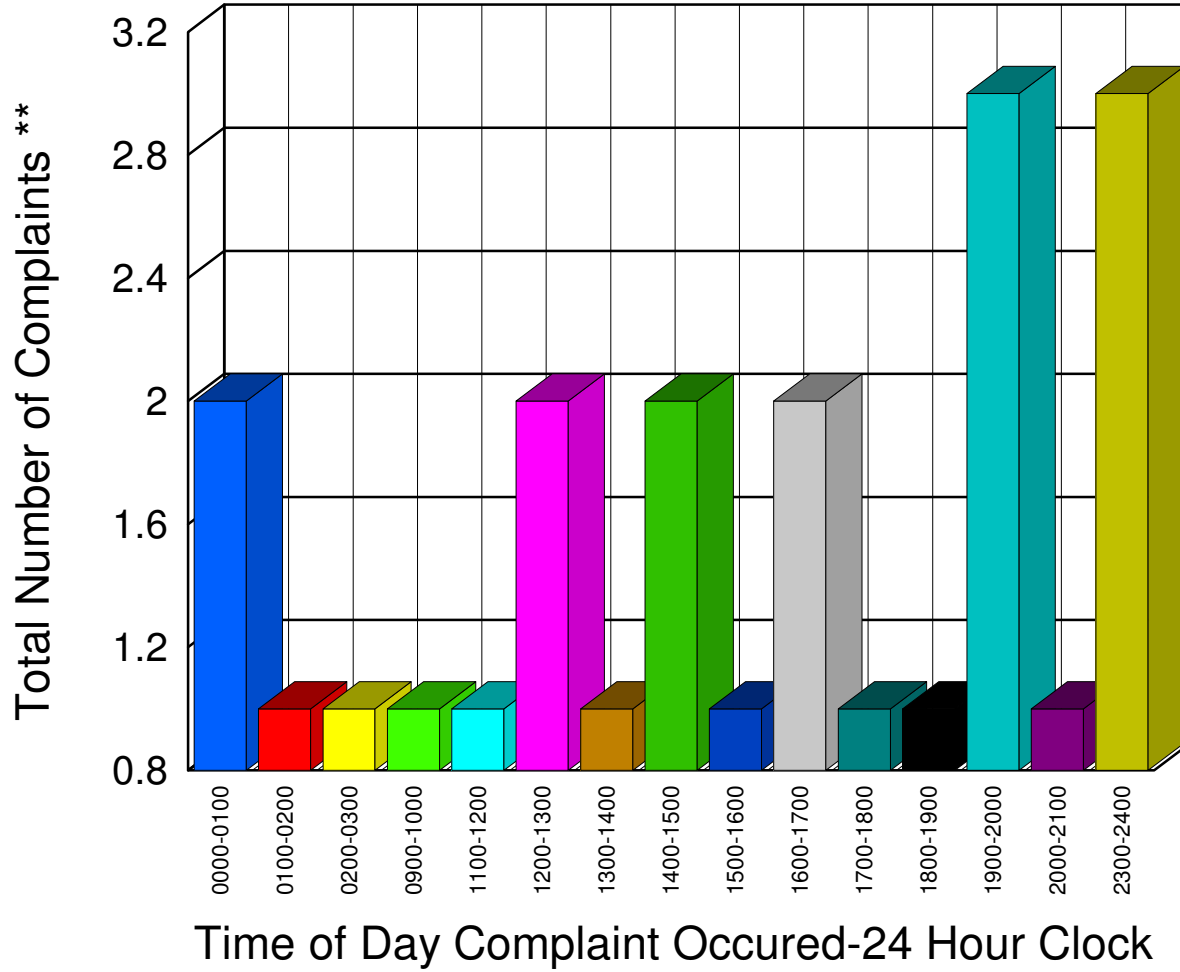

# Muskegon County Sheriff's Office

Listing of Offense Reports-- 01/01/2009 00:00:00 to 01/31/2009 22:03:45

0000-0100	30
0100-0200	21
0200-0300	21
0300-0400	12
0400-0500	7
0500-0600	7
0600-0700	17
0700-0800	26
0800-0900	25
0900-1000	29
1000-1100	22
1100-1200	36
1200-1300	30
1300-1400	47
1400-1500	36
1500-1600	43
1600-1700	44
1700-1800	42
1800-1900	48
1900-2000	40
2000-2100	36
2100-2200	26
2200-2300	28
2300-2400	19

---

---

Total **692**

\*\* Complaints taken by Muskegon Sheriff's Office

# Muskegon County Sheriff's Office

Listing of Offense Reports - Blue Lake Township - 01/02/2009 16:40:44 to 01/31/2009 19:05:59

0000-0100	2
0100-0200	1
0200-0300	1
0900-1000	1
1100-1200	1
1200-1300	2
1300-1400	1
1400-1500	2
1500-1600	1
1600-1700	2
1700-1800	1
1800-1900	1
1900-2000	3
2000-2100	1
2300-2400	3

# Muskegon County Sheriff's Office

Listing of Offense Reports - White River Township - 01/09/2009 22:00:13 to 01/24/2009 15:07:31

<u>0400-0500</u>	<u>1</u>
<u>1500-1600</u>	<u>1</u>
<u>2100-2200</u>	<u>1</u>
<u>2200-2300</u>	<u>2</u>