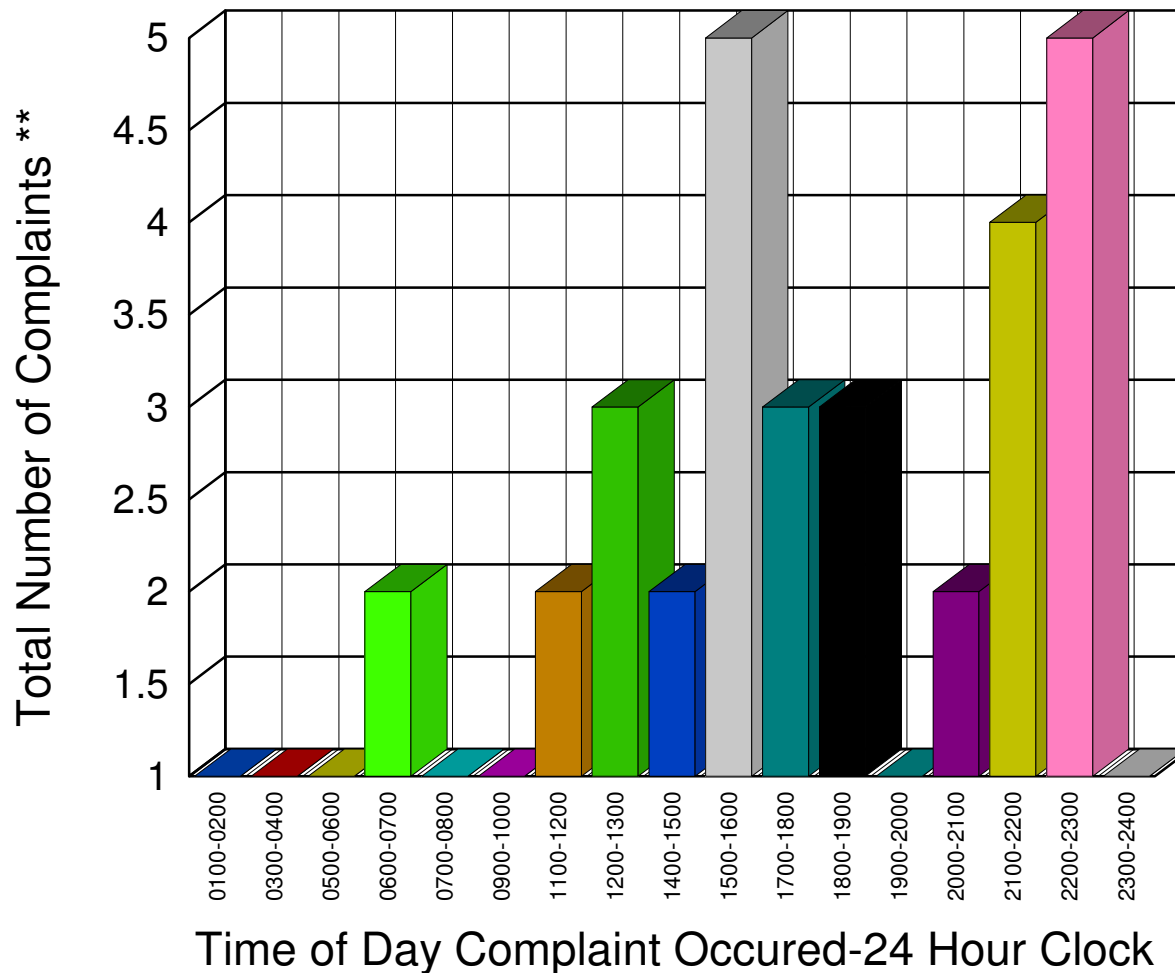

Muskegon County Sheriff's Office

Listing of Offense Reports--Montague Township 07/01/2006 to 07/30/2006

0100-0200	1
0300-0400	1
0500-0600	1
0600-0700	2
0700-0800	1
0900-1000	1
1100-1200	2
1200-1300	3
1400-1500	2
1500-1600	5
1700-1800	3
1800-1900	3
1900-2000	1
2000-2100	2
2100-2200	4
2200-2300	5
2300-2400	1

Total **38**

** Complaints taken by Muskegon Sheriff's Office