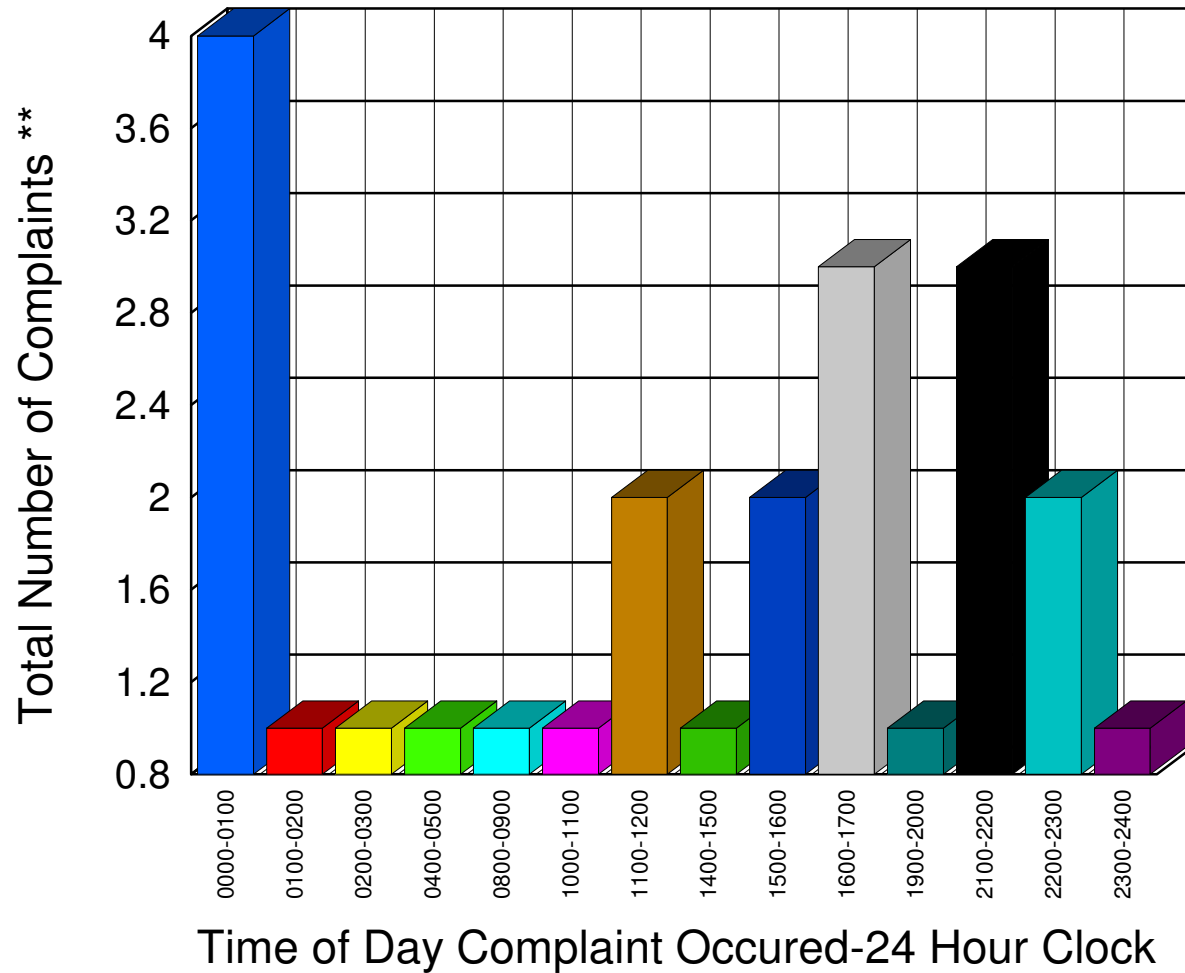

Muskegon County Sheriff's Office

Listing of Offense Reports--Moorland Township 07/01/2006 to 07/31/2006

0000-0100	4
0100-0200	1
0200-0300	1
0400-0500	1
0800-0900	1
1000-1100	1
1100-1200	2
1400-1500	1
1500-1600	2
1600-1700	3
1900-2000	1
2100-2200	3
2200-2300	2
2300-2400	1

Total **24**

** Complaints taken by Muskegon Sheriff's Office