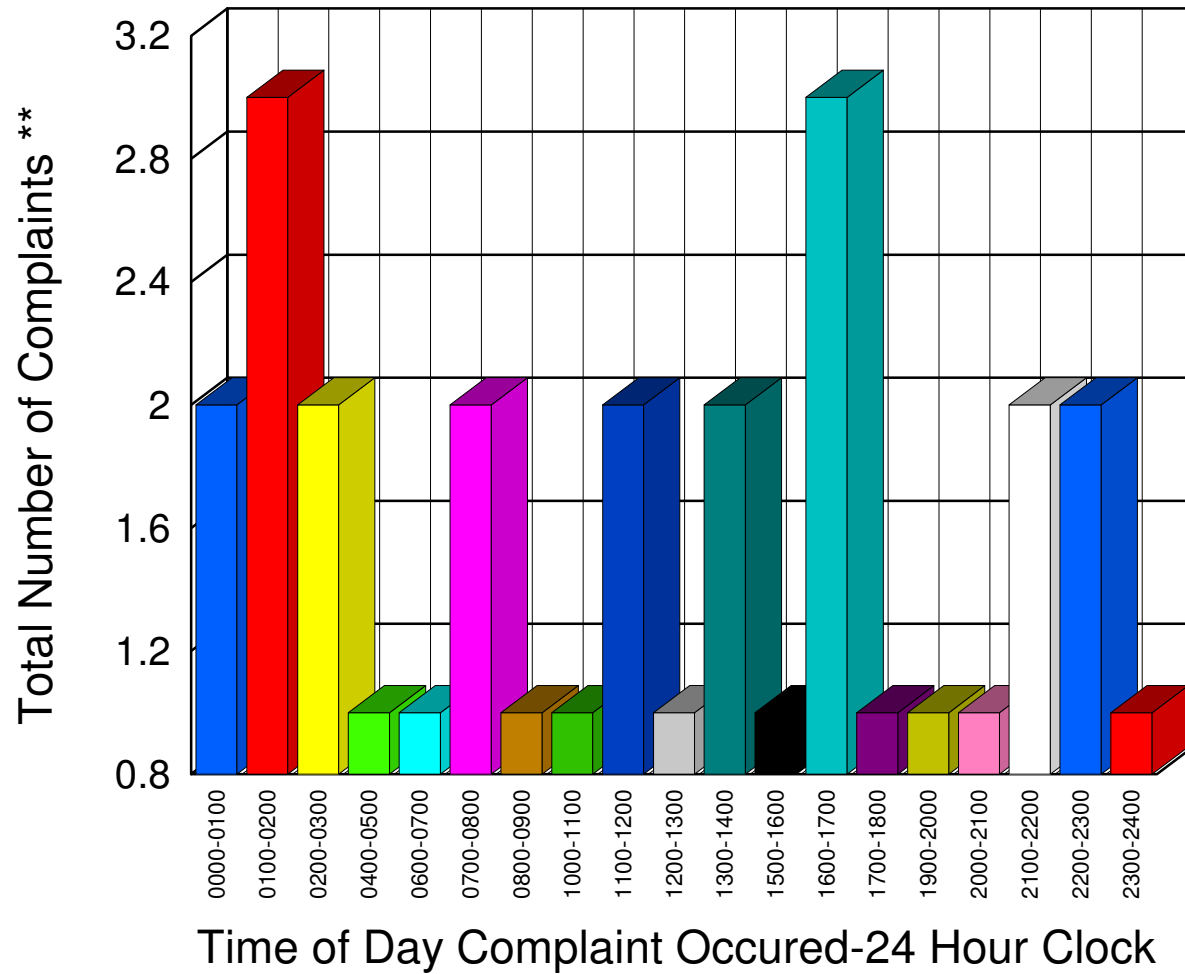

Muskegon County Sheriff's Office

Listing of Offense Reports--Ravenna and Ravenna Township 07/01/2006 to 07/30/2006

0000-0100	2
0100-0200	3
0200-0300	2
0400-0500	1
0600-0700	1
0700-0800	2
0800-0900	1
1000-1100	1
1100-1200	2
1200-1300	1
1300-1400	2
1500-1600	1
1600-1700	3
1700-1800	1
1900-2000	1
2000-2100	1
2100-2200	2
2200-2300	2
2300-2400	1

Total 30

** Complaints taken by Muskegon Sheriff's Office