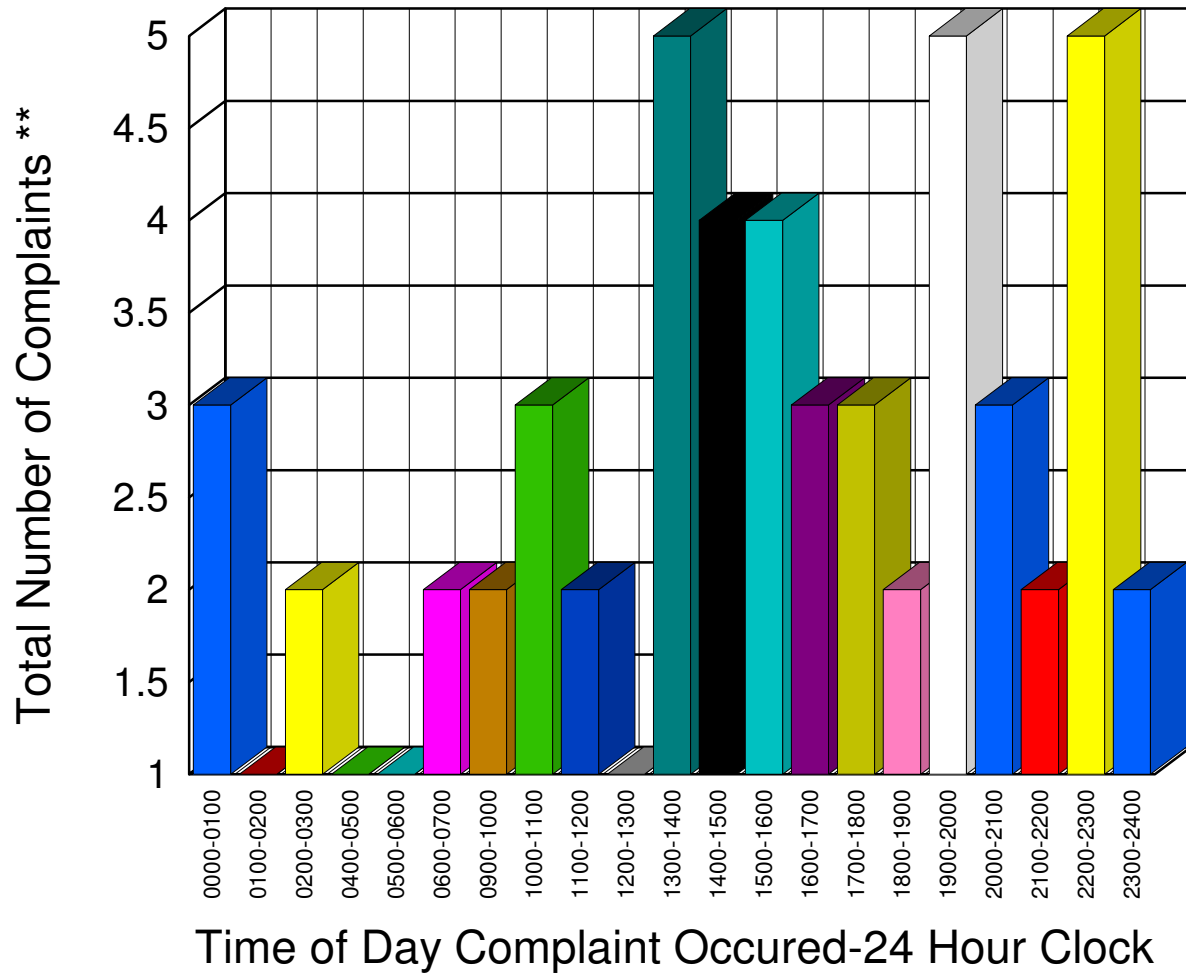

Total 30

** Complaints taken by Muskegon Sheriff's Office

Muskegon County Sheriff's Office

Listing of Offense Reports--Sullivan Township 07/01/2006 to 07/30/2006

0000-0100	2
0100-0200	1
0200-0300	2
0400-0500	1
0800-0900	2
0900-1000	1
1000-1100	1
1100-1200	1
1200-1300	1
1700-1800	2
1800-1900	2
1900-2000	2
2000-2100	3
2100-2200	4
2200-2300	1
2300-2400	1

Total 27

** Complaints taken by Muskegon Sheriff's Office

Muskegon County Sheriff's Office

Listing of Offense Reports--White River Township 07/01/2006 to 07/30/2006

<u>0100-0200</u>	<u>3</u>
<u>0500-0600</u>	<u>1</u>
<u>1100-1200</u>	<u>3</u>
<u>1300-1400</u>	<u>4</u>
<u>1700-1800</u>	<u>3</u>
<u>1800-1900</u>	<u>2</u>
<u>1900-2000</u>	<u>1</u>
<u>2100-2200</u>	<u>7</u>
<u>2200-2300</u>	<u>2</u>
<u>2300-2400</u>	<u>1</u>

Total 27

** Complaints taken by Muskegon Sheriff's Office

Muskegon County Sheriff's Office

Listing of Offense Reports--Whitehall Township 07/01/2006 to 07/31/2006

0000-0100	3
0100-0200	1
0200-0300	2
0400-0500	1
0500-0600	1
0600-0700	2
0900-1000	2
1000-1100	3
1100-1200	2
1200-1300	1
1300-1400	5
1400-1500	4
1500-1600	4
1600-1700	3
1700-1800	3
1800-1900	2
1900-2000	5
2000-2100	3
2100-2200	2
2200-2300	5
2300-2400	2