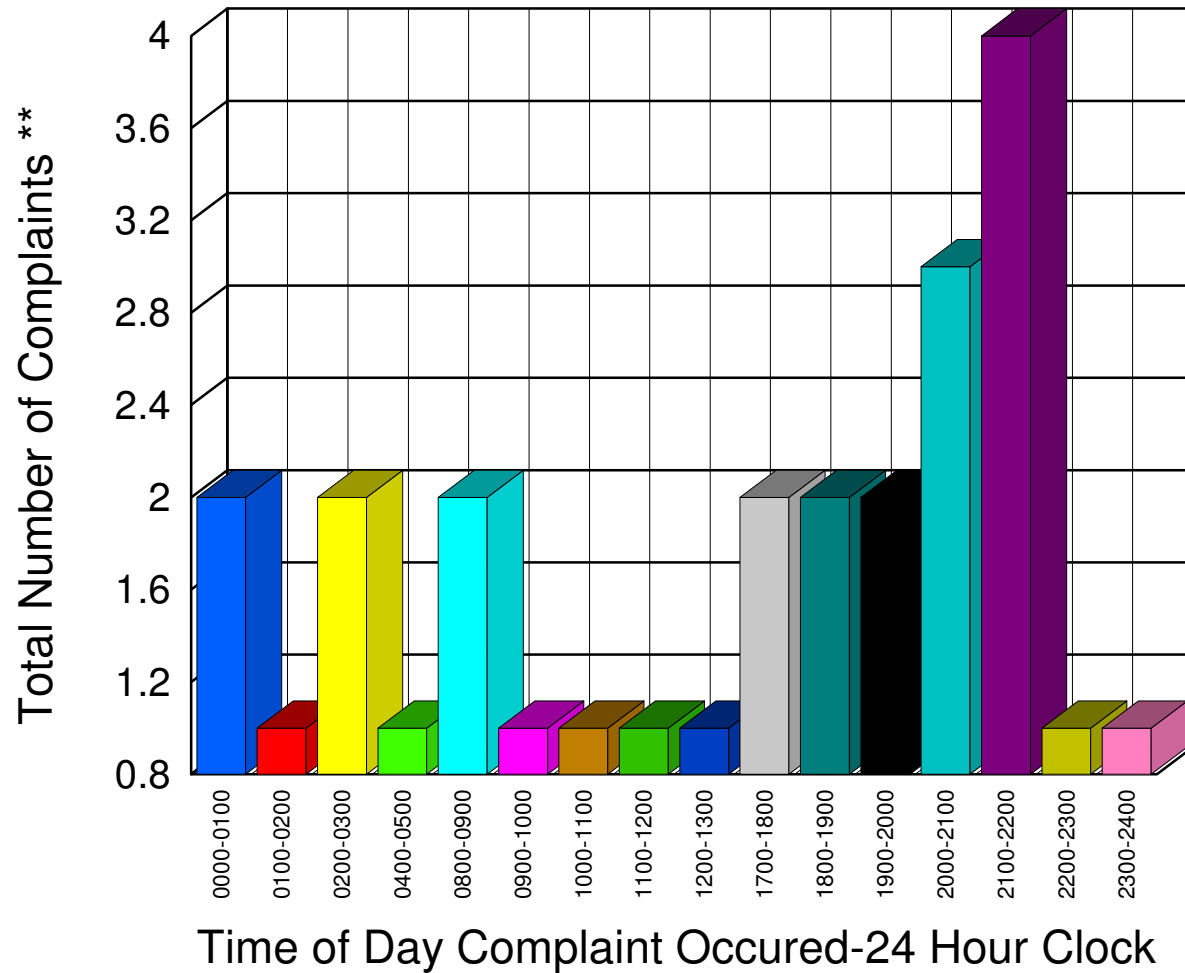

Total **24**

** Complaints taken by Muskegon Sheriff's Office

Muskegon County Sheriff's Office

Listing of Offense Reports--Ravenna and Ravenna Township 07/01/2006 to 07/30/2006

0000-0100	2
0100-0200	3
0200-0300	2
0400-0500	1
0600-0700	1
0700-0800	2
0800-0900	1
1000-1100	1
1100-1200	2
1200-1300	1
1300-1400	2
1500-1600	1
1600-1700	3
1700-1800	1
1900-2000	1
2000-2100	1
2100-2200	2
2200-2300	2
2300-2400	1

Total 30

** Complaints taken by Muskegon Sheriff's Office

Muskegon County Sheriff's Office

Listing of Offense Reports--Sullivan Township 07/01/2006 to 07/30/2006

0000-0100	2
0100-0200	1
0200-0300	2
0400-0500	1
0800-0900	2
0900-1000	1
1000-1100	1
1100-1200	1
1200-1300	1
1700-1800	2
1800-1900	2
1900-2000	2
2000-2100	3
2100-2200	4
2200-2300	1
2300-2400	1

Total 27

** Complaints taken by Muskegon Sheriff's Office

Muskegon County Sheriff's Office

Listing of Offense Reports--White River Township 07/01/2006 to 07/30/2006

<u>0100-0200</u>	<u>3</u>
<u>0500-0600</u>	<u>1</u>
<u>1100-1200</u>	<u>3</u>
<u>1300-1400</u>	<u>4</u>
<u>1700-1800</u>	<u>3</u>
<u>1800-1900</u>	<u>2</u>
<u>1900-2000</u>	<u>1</u>
<u>2100-2200</u>	<u>7</u>
<u>2200-2300</u>	<u>2</u>
<u>2300-2400</u>	<u>1</u>