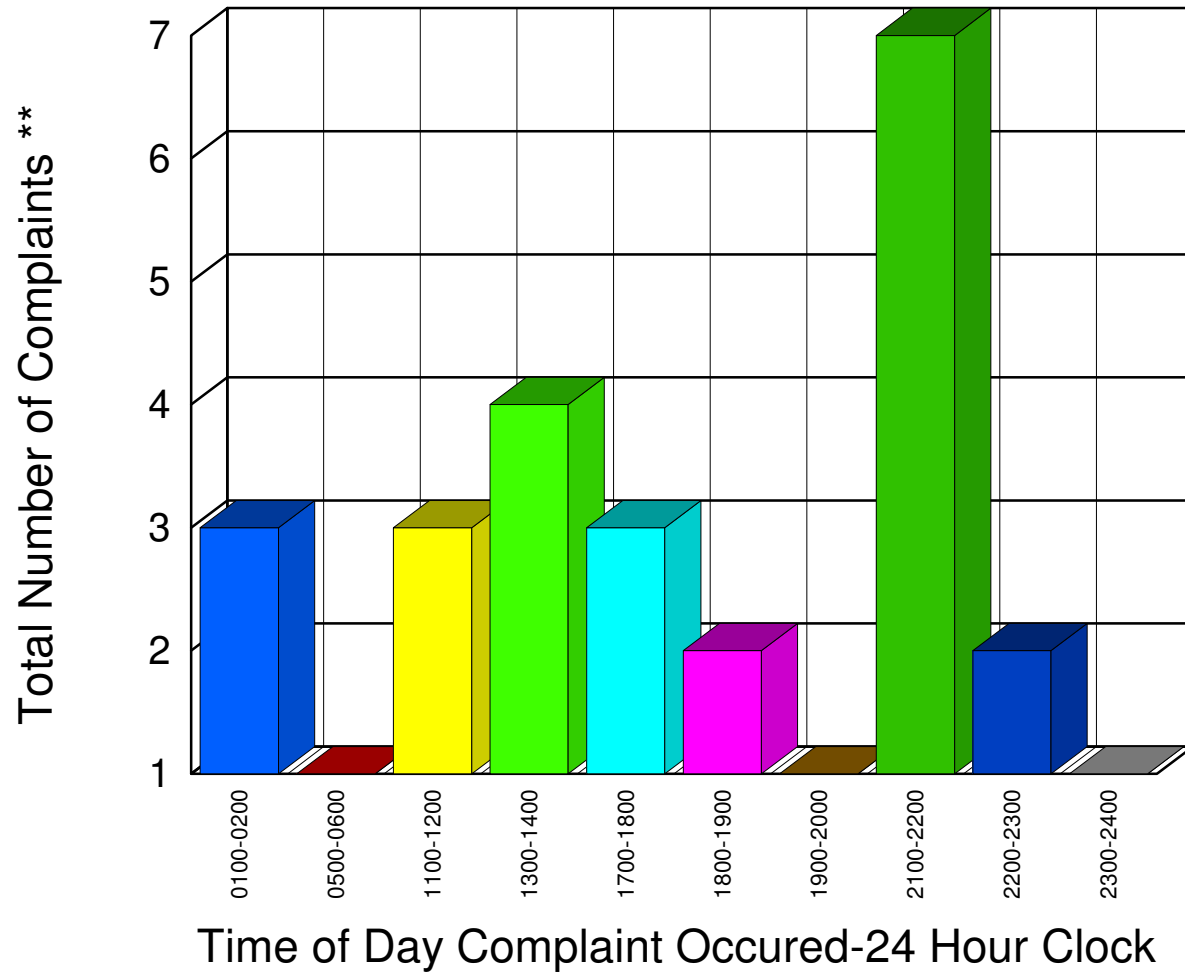

Total 30

** Complaints taken by Muskegon Sheriff's Office

Muskegon County Sheriff's Office

Listing of Offense Reports--Sullivan Township 07/01/2006 to 07/30/2006

0000-0100	2
0100-0200	1
0200-0300	2
0400-0500	1
0800-0900	2
0900-1000	1
1000-1100	1
1100-1200	1
1200-1300	1
1700-1800	2
1800-1900	2
1900-2000	2
2000-2100	3
2100-2200	4
2200-2300	1
2300-2400	1

Total 27

** Complaints taken by Muskegon Sheriff's Office

Muskegon County Sheriff's Office

Listing of Offense Reports--White River Township 07/01/2006 to 07/30/2006

<u>0100-0200</u>	<u>3</u>
<u>0500-0600</u>	<u>1</u>
<u>1100-1200</u>	<u>3</u>
<u>1300-1400</u>	<u>4</u>
<u>1700-1800</u>	<u>3</u>
<u>1800-1900</u>	<u>2</u>
<u>1900-2000</u>	<u>1</u>
<u>2100-2200</u>	<u>7</u>
<u>2200-2300</u>	<u>2</u>
<u>2300-2400</u>	<u>1</u>