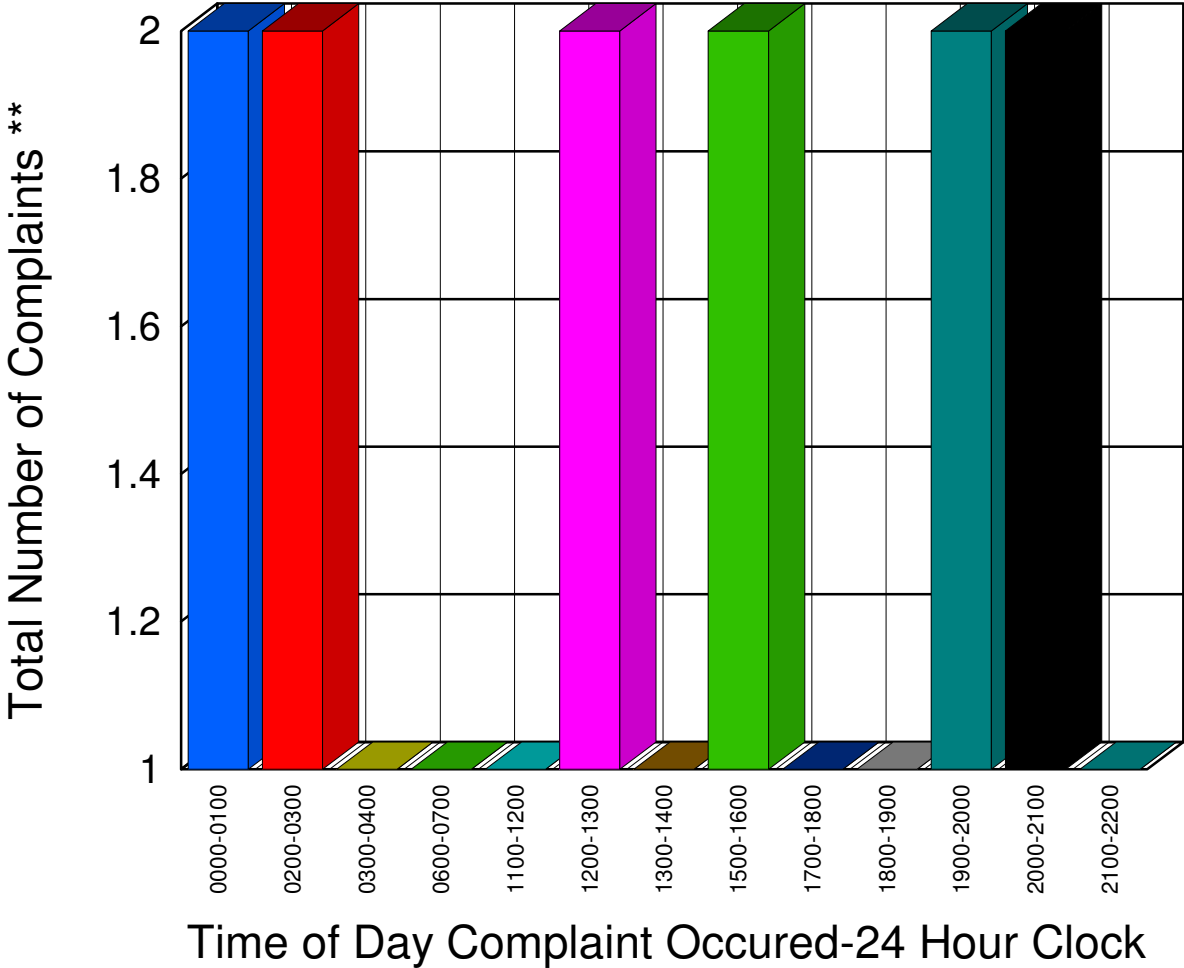

Muskegon County Sheriff's Office

Listing of Offense Reports - Moorland Township - 07/02/2009 19:51:01 to 07/30/2009 17:26:17

0000-0100	2
0200-0300	2
0300-0400	1
0600-0700	1
1100-1200	1
1200-1300	2
1300-1400	1
1500-1600	2
1700-1800	1
1800-1900	1
1900-2000	2
2000-2100	2
2100-2200	1

Total	19

** Complaints taken by Muskegon Sheriff's Office