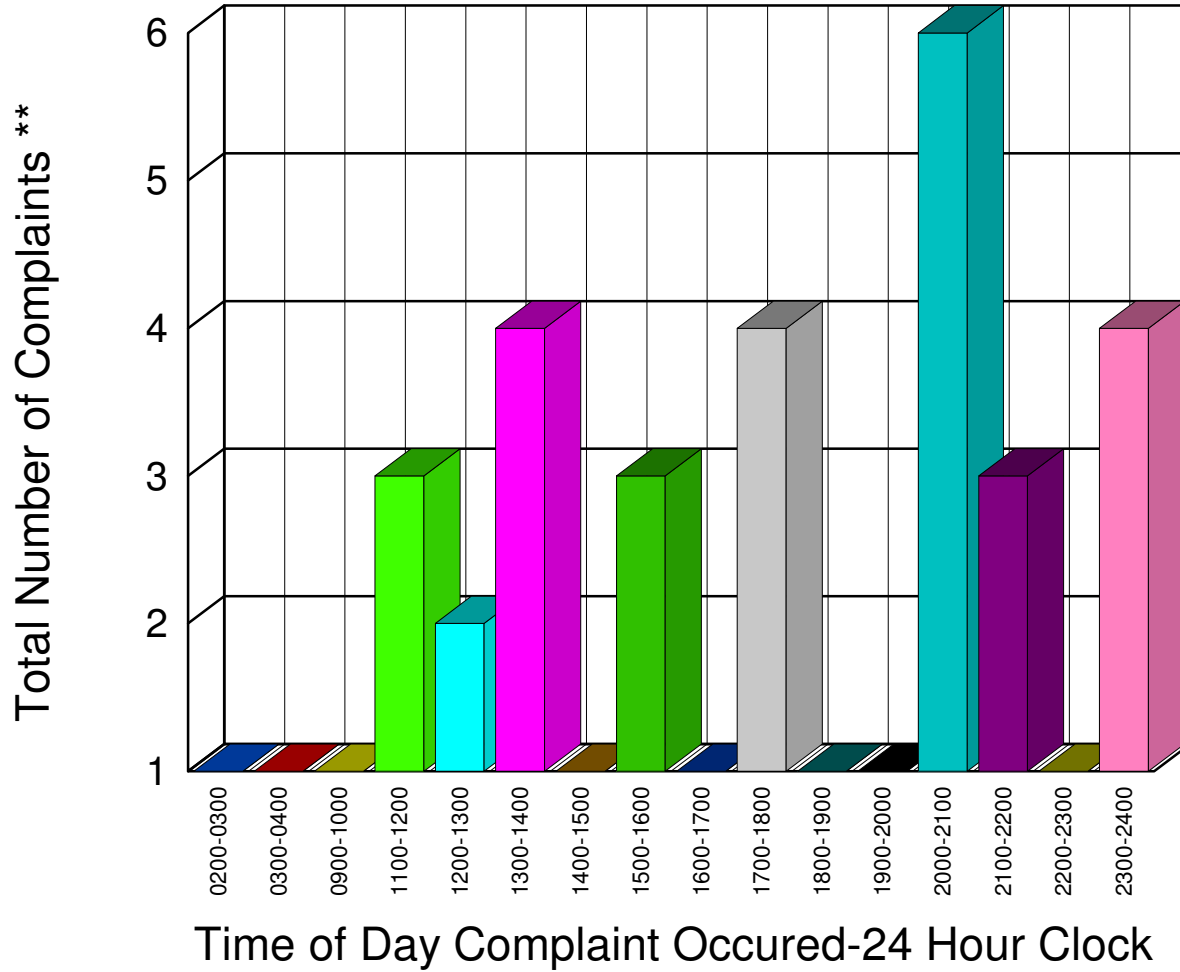

Muskegon County Sheriff's Office

Listing of Offense Reports - Sullivan Township - 07/01/2009 02:11:55 to 07/29/2009 19:30:48

0000-0100	3
0200-0300	1
0400-0500	1
0900-1000	1
1100-1200	2
1200-1300	1
1400-1500	1
1700-1800	2
1900-2000	1
2000-2100	2
2200-2300	1

Total	16
-------	----

** Complaints taken by Muskegon Sheriff's Office

Muskegon County Sheriff's Office

Listing of Offense Reports - White River Township - 07/09/2009 07:20:11 to 07/30/2009 05:39:47

<u>0300-0400</u>	<u>1</u>
<u>0500-0600</u>	<u>1</u>
<u>0700-0800</u>	<u>1</u>
<u>0800-0900</u>	<u>1</u>
<u>0900-1000</u>	<u>1</u>
<u>1000-1100</u>	<u>1</u>
<u>1300-1400</u>	<u>1</u>
<u>1700-1800</u>	<u>1</u>
<u>2100-2200</u>	<u>1</u>
<u>2200-2300</u>	<u>1</u>
<u>2300-2400</u>	<u>1</u>

Total 11

** Complaints taken by Muskegon Sheriff's Office

Muskegon County Sheriff's Office

Listing of Offense Reports - Whitehall Township - 07/01/2009 15:16:03 to 07/30/2009 17:04:11

0200-0300	1
0300-0400	1
0900-1000	1
1100-1200	3
1200-1300	2
1300-1400	4
1400-1500	1
1500-1600	3
1600-1700	1
1700-1800	4
1800-1900	1
1900-2000	1
2000-2100	6
2100-2200	3
2200-2300	1
2300-2400	4