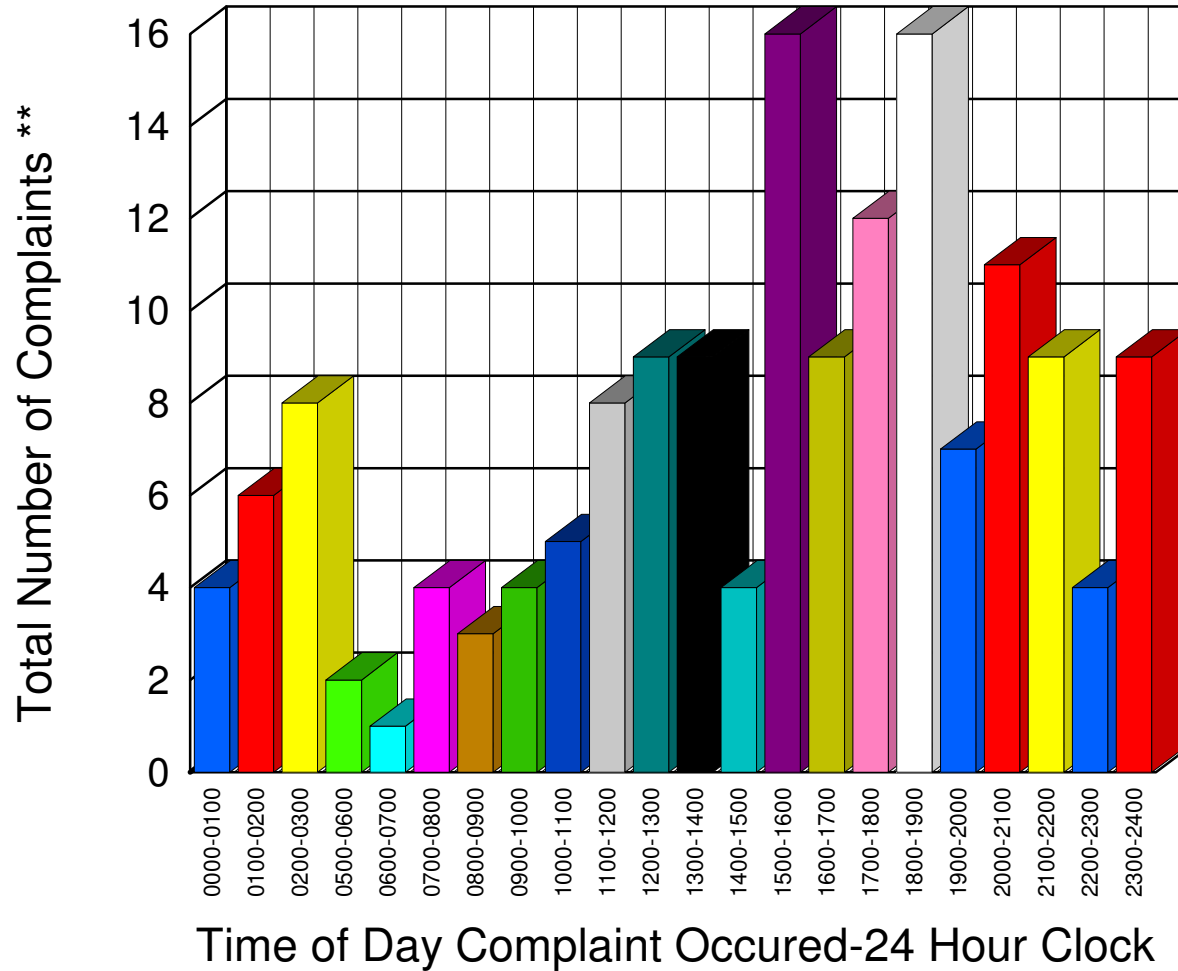

Total **824**

** Complaints taken by Muskegon Sheriff's Office

Muskegon County Sheriff's Office

Listing of Offense Reports - Blue Lake Township - 07/01/2009 06:47:16 to 07/31/2009 22:42:23

0000-0100	1
0100-0200	1
0400-0500	1
0500-0600	1
0600-0700	1
0800-0900	2
1000-1100	2
1100-1200	1
1200-1300	1
1400-1500	4
1500-1600	2
1700-1800	3
1800-1900	2
1900-2000	3
2100-2200	1
2200-2300	1
2300-2400	1

Muskegon County Sheriff's Office

Listing of Offense Reports - Lakewood Club and Dalton Township - 07/01/2009 00:28:49 to 07/31/2009 18:33:51

0000-0100	4
0100-0200	6
0200-0300	8
0500-0600	2
0600-0700	1
0700-0800	4
0800-0900	3
0900-1000	4
1000-1100	5
1100-1200	8
1200-1300	9
1300-1400	9
1400-1500	4
1500-1600	16
1600-1700	9
1700-1800	12
1800-1900	16
1900-2000	7
2000-2100	11
2100-2200	9
2200-2300	4
2300-2400	9

Muskegon County Sheriff's Office

Listing of Offense Reports - Sullivan Township - 07/01/2009 02:11:55 to 07/29/2009 19:30:48

0000-0100	3
0200-0300	1
0400-0500	1
0900-1000	1
1100-1200	2
1200-1300	1
1400-1500	1
1700-1800	2
1900-2000	1
2000-2100	2
2200-2300	1

Total 11

** Complaints taken by Muskegon Sheriff's Office

Muskegon County Sheriff's Office

Listing of Offense Reports - Whitehall Township - 07/01/2009 15:16:03 to 07/30/2009 17:04:11

0200-0300	1
0300-0400	1
0900-1000	1
1100-1200	3
1200-1300	2
1300-1400	4
1400-1500	1
1500-1600	3
1600-1700	1
1700-1800	4
1800-1900	1
1900-2000	1
2000-2100	6
2100-2200	3
2200-2300	1
2300-2400	4