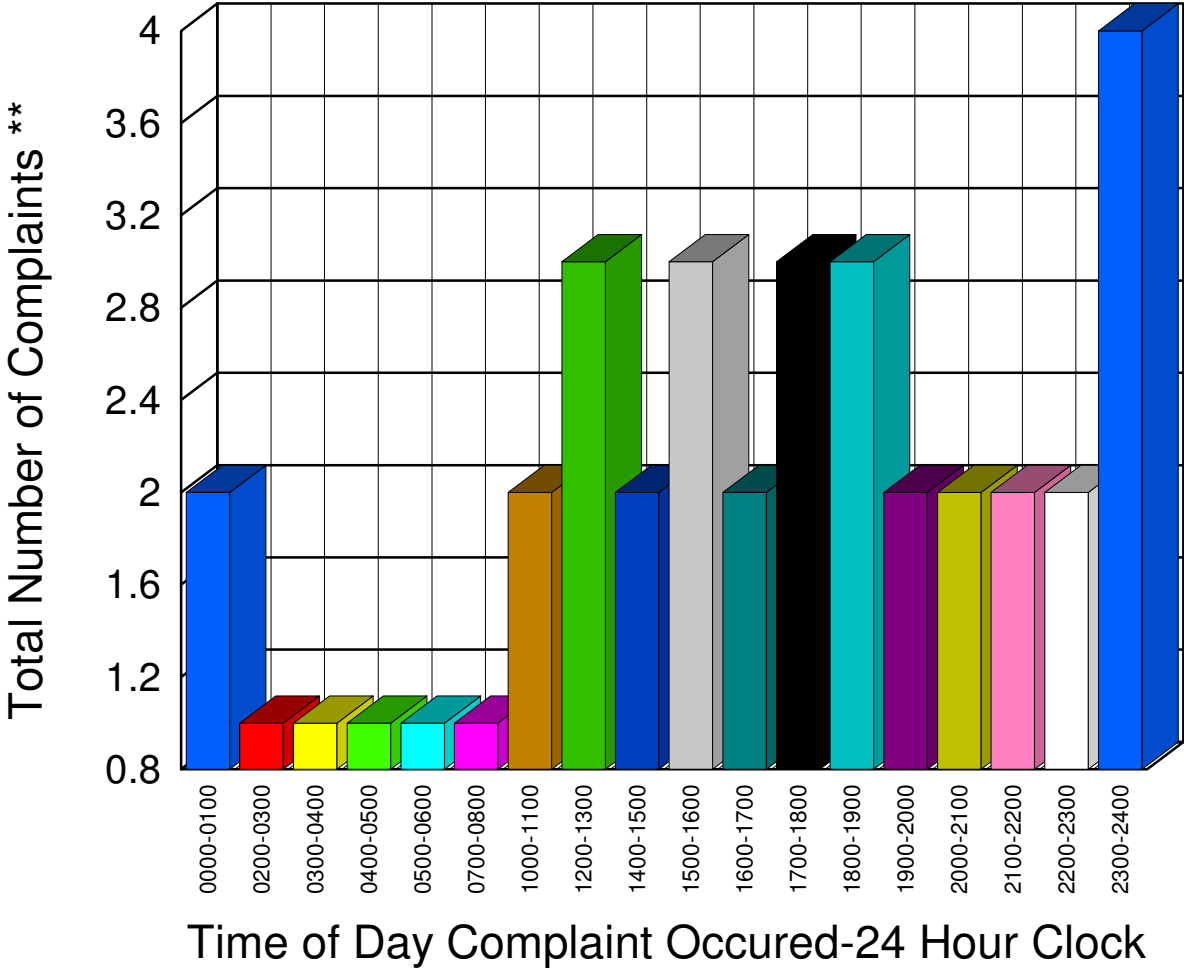

Muskegon County Sheriff's Office

Listing of Offense Reports - Holton Township - 07/01/2009 00:00:00 to 07/31/2009 23:30:00

0000-0100	2
0200-0300	1
0300-0400	1
0400-0500	1
0500-0600	1
0700-0800	1
1000-1100	2
1200-1300	3
1400-1500	2
1500-1600	3
1600-1700	2
1700-1800	3
1800-1900	3
1900-2000	2
2000-2100	2
2100-2200	2
2200-2300	2
2300-2400	4

Total 37

** Complaints taken by Muskegon Sheriff's Office