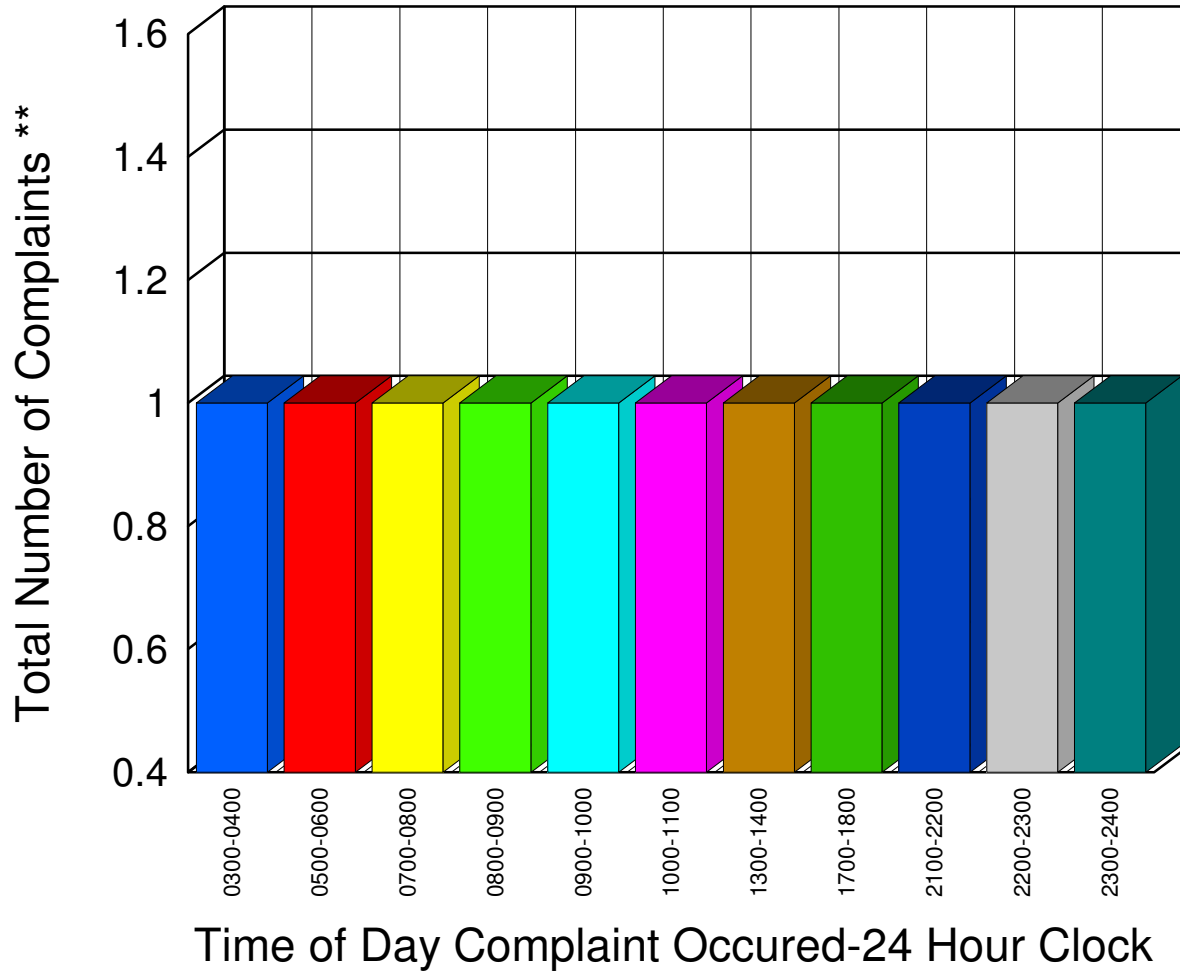

0000-0100	4
0300-0400	2
0800-0900	1
1000-1100	1
1100-1200	1
1200-1300	2
1400-1500	1
1500-1600	1
1700-1800	2
1800-1900	3
1900-2000	1
2000-2100	1
2100-2200	3
2300-2400	1

Total 24

** Complaints taken by Muskegon Sheriff's Office

Muskegon County Sheriff's Office

Listing of Offense Reports - Sullivan Township - 07/01/2009 02:11:55 to 07/29/2009 19:30:48

0000-0100	3
0200-0300	1
0400-0500	1
0900-1000	1
1100-1200	2
1200-1300	1
1400-1500	1
1700-1800	2
1900-2000	1
2000-2100	2
2200-2300	1

Total	16
-------	----

** Complaints taken by Muskegon Sheriff's Office

Muskegon County Sheriff's Office

Listing of Offense Reports - White River Township - 07/09/2009 07:20:11 to 07/30/2009 05:39:47

<u>0300-0400</u>	<u>1</u>
<u>0500-0600</u>	<u>1</u>
<u>0700-0800</u>	<u>1</u>
<u>0800-0900</u>	<u>1</u>
<u>0900-1000</u>	<u>1</u>
<u>1000-1100</u>	<u>1</u>
<u>1300-1400</u>	<u>1</u>
<u>1700-1800</u>	<u>1</u>
<u>2100-2200</u>	<u>1</u>
<u>2200-2300</u>	<u>1</u>
<u>2300-2400</u>	<u>1</u>