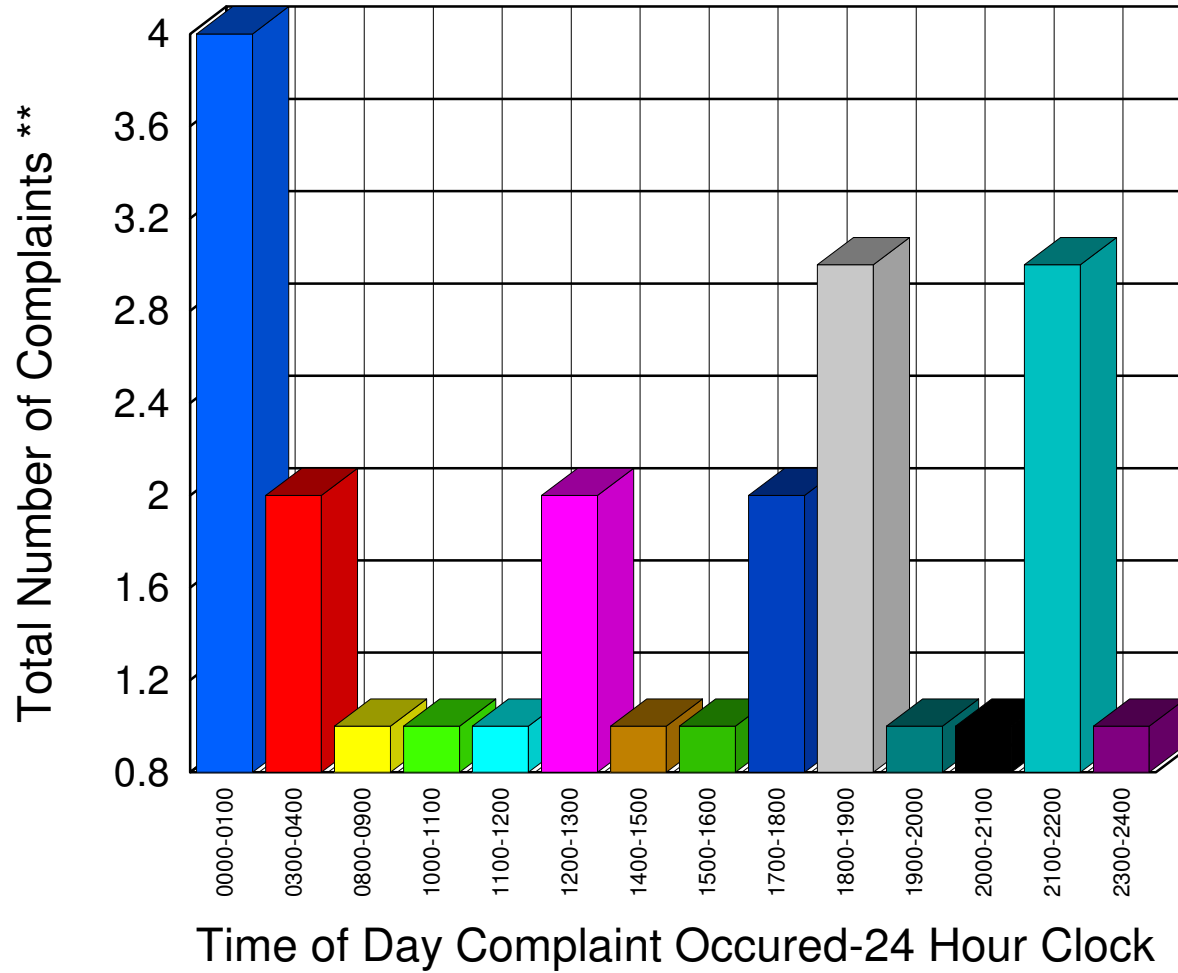

Muskegon County Sheriff's Office

Listing of Offense Reports - Ravenna Village and Township - 07/02/2009 00:00:00 to 07/30/2009 15:15:47

0000-0100	4
0300-0400	2
0800-0900	1
1000-1100	1
1100-1200	1
1200-1300	2
1400-1500	1
1500-1600	1
1700-1800	2
1800-1900	3
1900-2000	1
2000-2100	1
2100-2200	3
2300-2400	1

Total 24

** Complaints taken by Muskegon Sheriff's Office