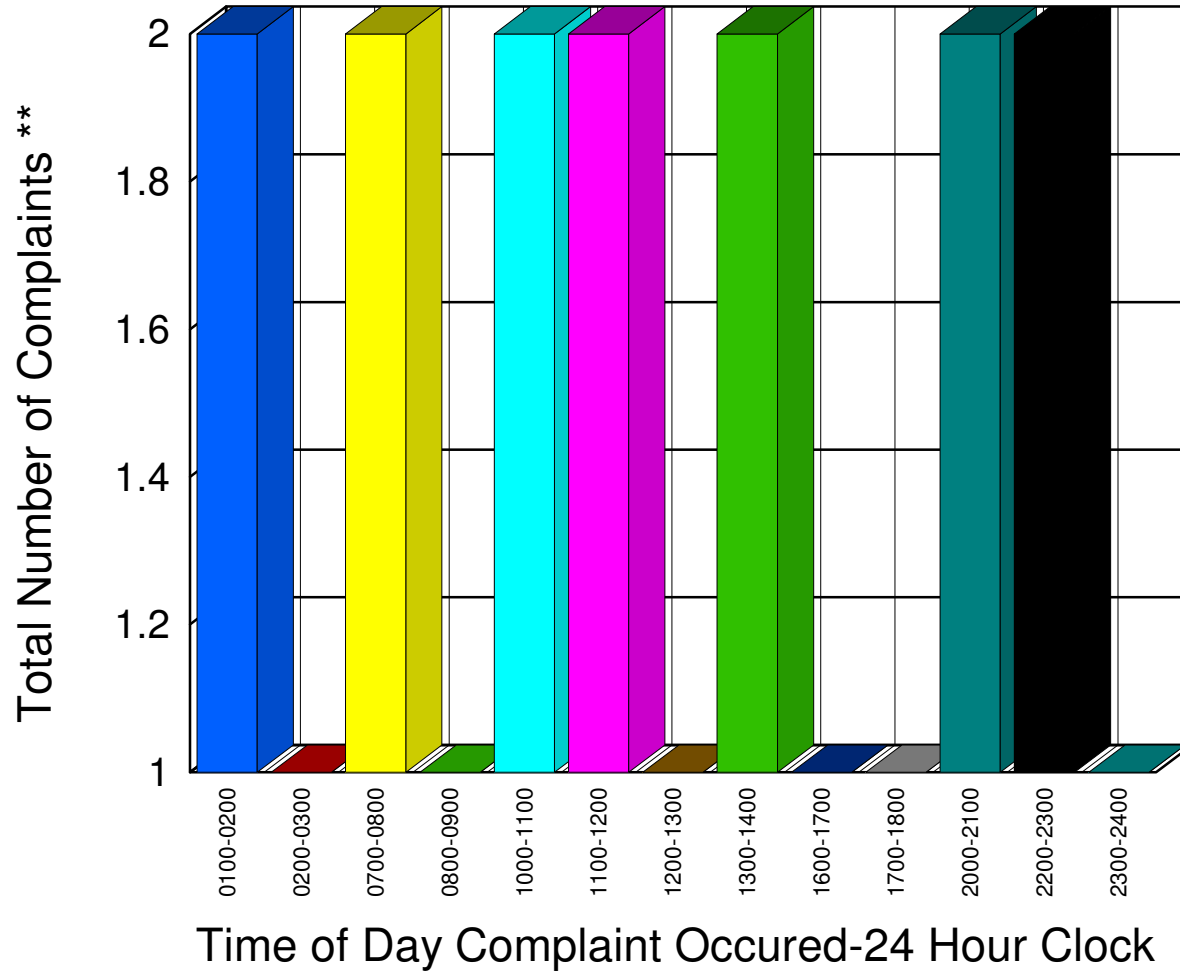

Muskegon County Sheriff's Office

Listing of Offense Reports - Montague Township - 07/02/2009 10:06:24 to 07/28/2009 11:31:35

0100-0200	2
0200-0300	1
0700-0800	2
0800-0900	1
1000-1100	2
1100-1200	2
1200-1300	1
1300-1400	2
1600-1700	1
1700-1800	1
2000-2100	2
2200-2300	2
2300-2400	1

Total	20

** Complaints taken by Muskegon Sheriff's Office