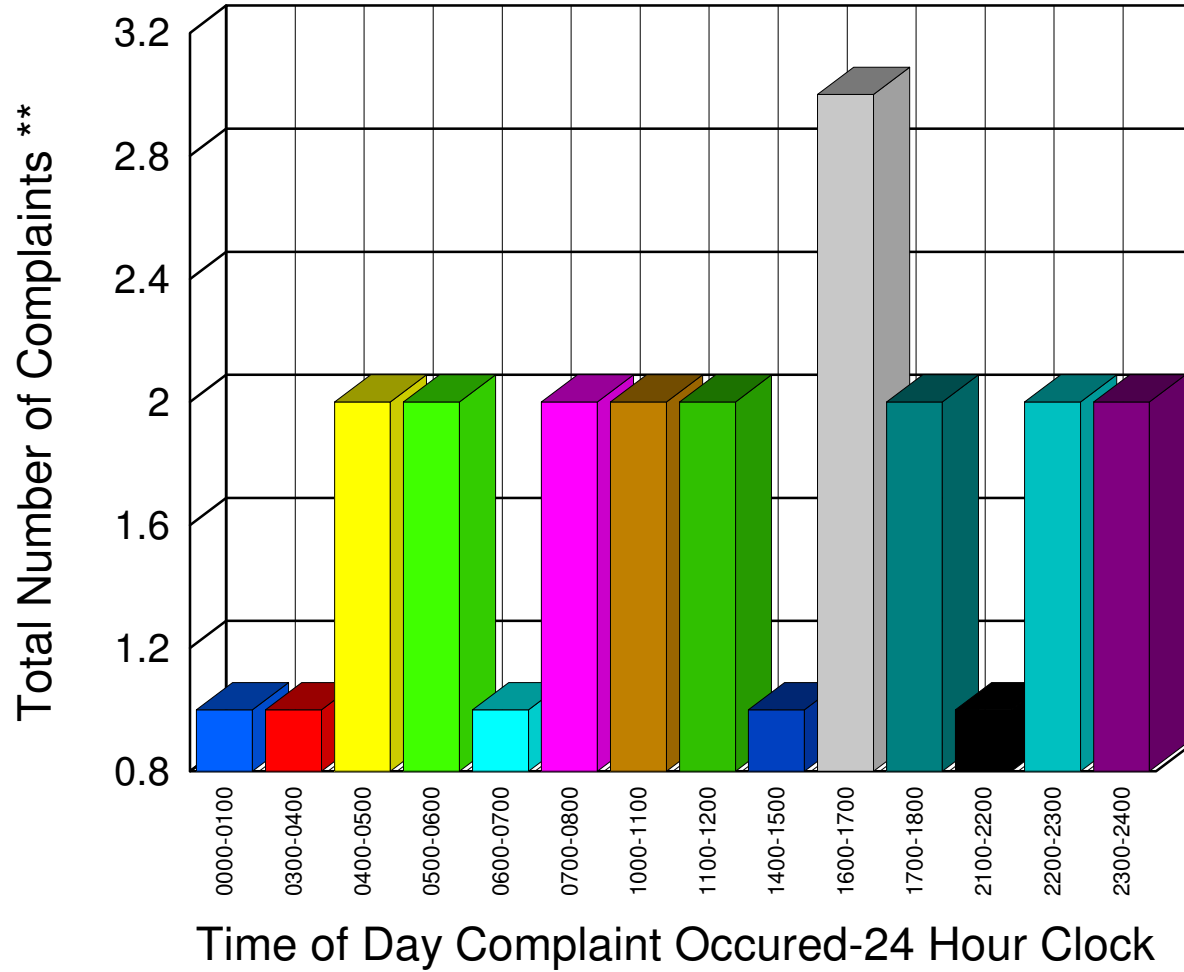

Muskegon County Sheriff's Office

Listing of Offense Reports - Casnovia Village and Township - 07/02/2009 04:33:31 to 07/30/2009 00:00:00

0000-0100	1
0300-0400	1
0400-0500	2
0500-0600	2
0600-0700	1
0700-0800	2
1000-1100	2
1100-1200	2
1400-1500	1
1600-1700	3
1700-1800	2
2100-2200	1
2200-2300	2
2300-2400	2

Total	24

** Complaints taken by Muskegon Sheriff's Office