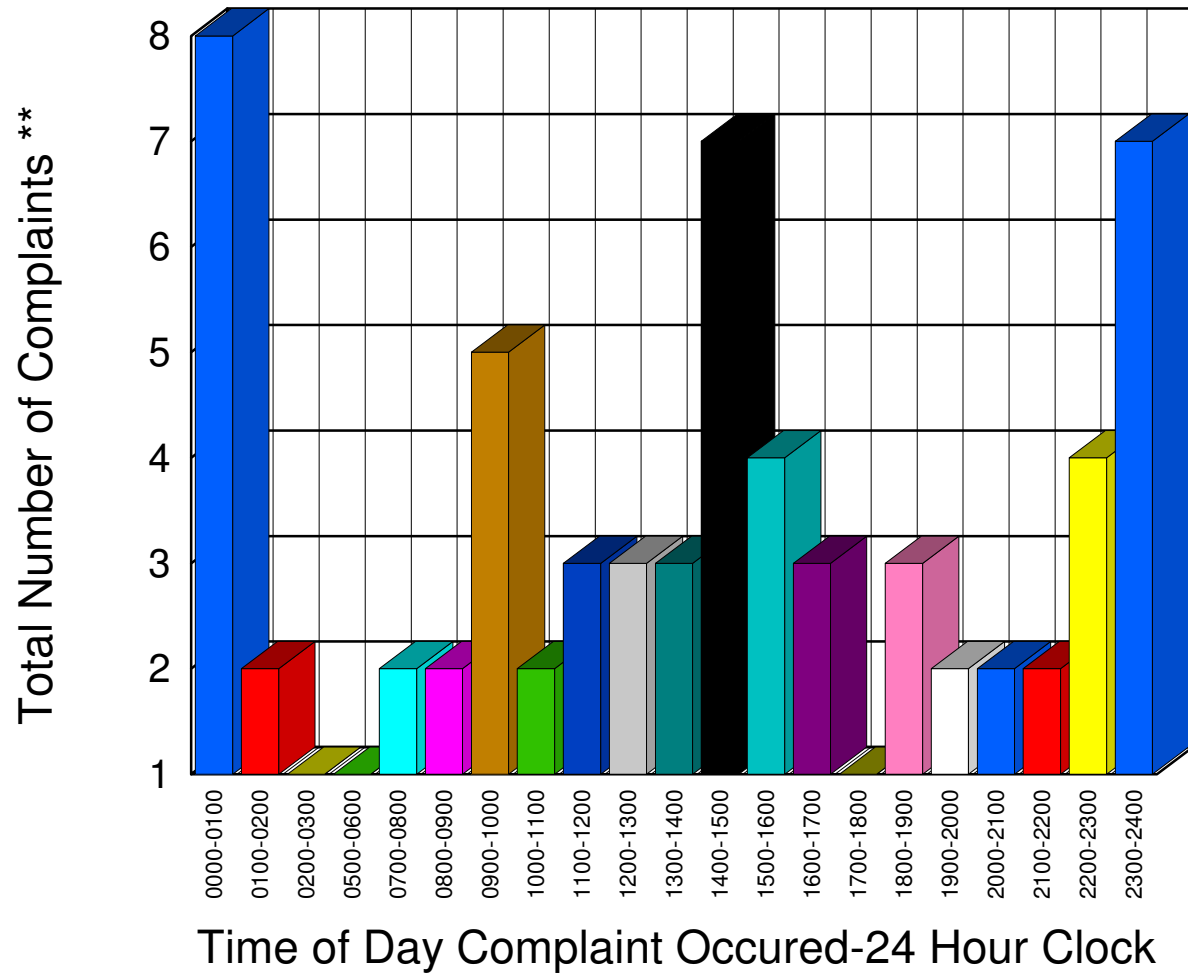

Total 37

** Complaints taken by Muskegon Sheriff's Office

Muskegon County Sheriff's Office

Listing of Offense Reports--Sullivan Township 06/01/2006 to 06/30/2006

0000-0100	3
0100-0200	1
0400-0500	1
0600-0700	3
0700-0800	1
0800-0900	2
1000-1100	1
1100-1200	1
1200-1300	1
1300-1400	2
1500-1600	1
1600-1700	2
1700-1800	4
1800-1900	1
1900-2000	2
2000-2100	4
2100-2200	1
2200-2300	4
2300-2400	2

Total 37

** Complaints taken by Muskegon Sheriff's Office

Muskegon County Sheriff's Office

Listing of Offense Reports--White River Township 06/01/2006 to 06/28/2006

<u>0000-0100</u>	<u>1</u>
<u>0500-0600</u>	<u>1</u>
<u>1000-1100</u>	<u>1</u>
<u>1300-1400</u>	<u>1</u>
<u>1400-1500</u>	<u>2</u>
<u>2100-2200</u>	<u>2</u>
<u>2200-2300</u>	<u>1</u>
<u>2300-2400</u>	<u>1</u>

Total 10

** Complaints taken by Muskegon Sheriff's Office

Muskegon County Sheriff's Office

Listing of Offense Reports--Whitehall Township 06/01/2006 to 06/30/2006

0000-0100	8
0100-0200	2
0200-0300	1
0500-0600	1
0700-0800	2
0800-0900	2
0900-1000	5
1000-1100	2
1100-1200	3
1200-1300	3
1300-1400	3
1400-1500	7
1500-1600	4
1600-1700	3
1700-1800	1
1800-1900	3
1900-2000	2
2000-2100	2
2100-2200	2
2200-2300	4
2300-2400	7