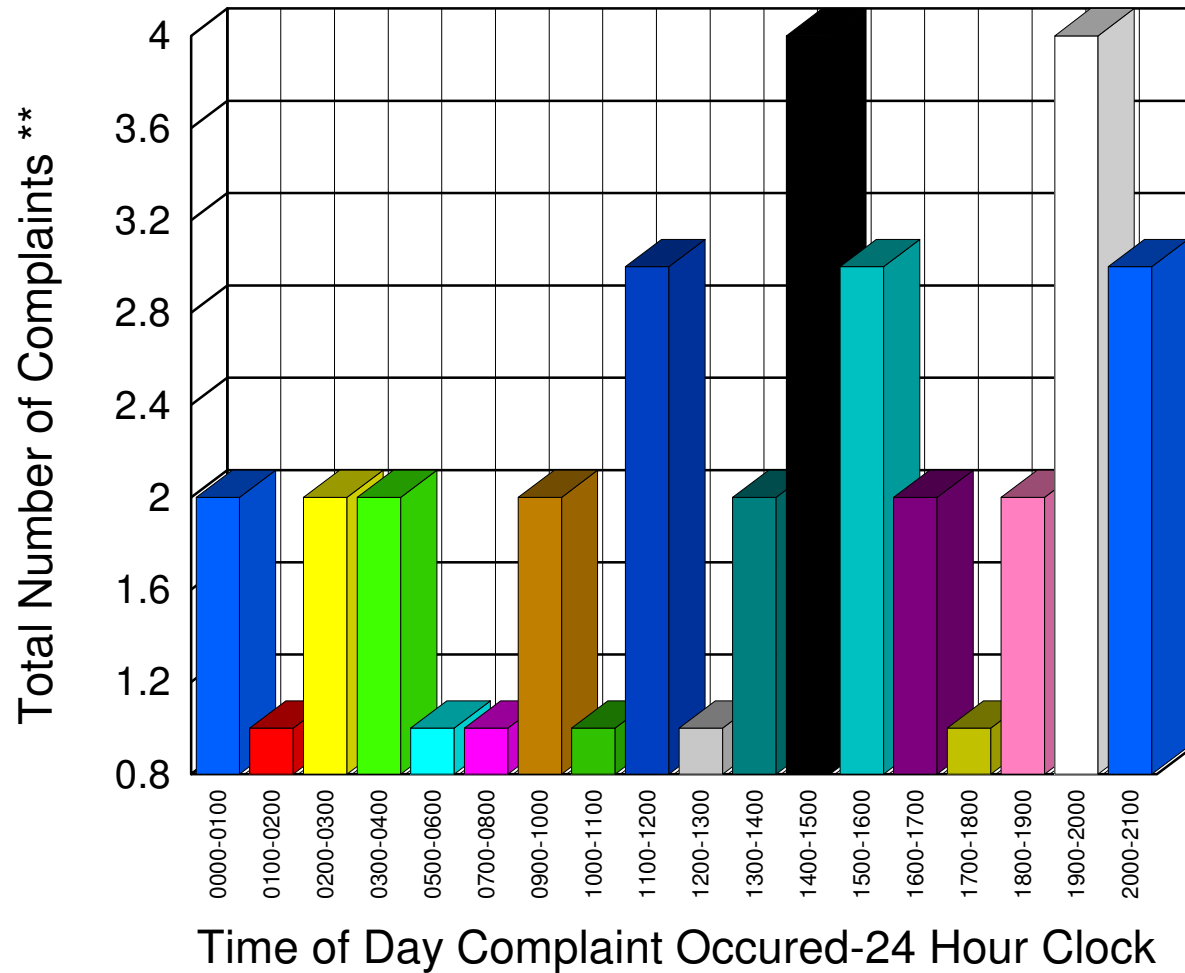

Total 116

** Complaints taken by Muskegon Sheriff's Office

Muskegon County Sheriff's Office

Listing of Offense Reports--MontagueTownship 06/01/2006 to 06/30/2006

0100-0200	1
0200-0300	1
0500-0600	3
0600-0700	1
0900-1000	1
1000-1100	1
1100-1200	2
1300-1400	3
1500-1600	3
1600-1700	3
1700-1800	1
1800-1900	1
2000-2100	1
2100-2200	1
2200-2300	1
2300-2400	2

Total 26

** Complaints taken by Muskegon Sheriff's Office

Muskegon County Sheriff's Office

Listing of Offense Reports--Moorland Township 06/02/2006 to 06/30/2006

0000-0100	3
0100-0200	1
0200-0300	1
0400-0500	1
0700-0800	3
0900-1000	1
1000-1100	2
1100-1200	2
1400-1500	3
1500-1600	1
1600-1700	1
1700-1800	3
1800-1900	4
1900-2000	2
2000-2100	2
2100-2200	2
2300-2400	2

Total **34**

** Complaints taken by Muskegon Sheriff's Office

Muskegon County Sheriff's Office

Listing of Offense Reports--Ravenna and Ravenna Township 06/01/2006 to 06/30/2006

0000-0100	2
0100-0200	1
0200-0300	2
0300-0400	2
0500-0600	1
0700-0800	1
0900-1000	2
1000-1100	1
1100-1200	3
1200-1300	1
1300-1400	2
1400-1500	4
1500-1600	3
1600-1700	2
1700-1800	1
1800-1900	2
1900-2000	4
2000-2100	3