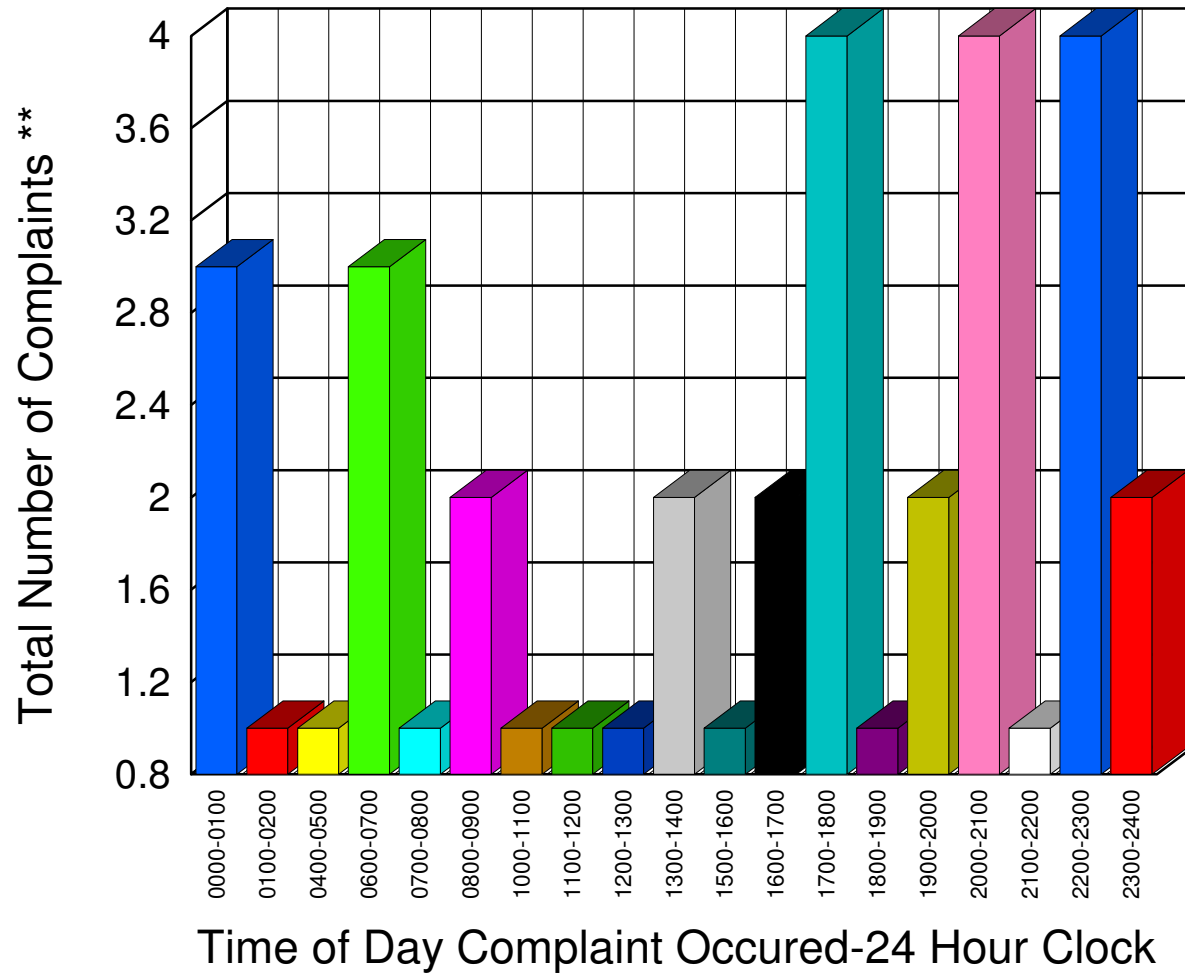

Total 26

** Complaints taken by Muskegon Sheriff's Office

Muskegon County Sheriff's Office

Listing of Offense Reports--Moorland Township 06/02/2006 to 06/30/2006

0000-0100	3
0100-0200	1
0200-0300	1
0400-0500	1
0700-0800	3
0900-1000	1
1000-1100	2
1100-1200	2
1400-1500	3
1500-1600	1
1600-1700	1
1700-1800	3
1800-1900	4
1900-2000	2
2000-2100	2
2100-2200	2
2300-2400	2

Total **34**

** Complaints taken by Muskegon Sheriff's Office

Muskegon County Sheriff's Office

Listing of Offense Reports--Ravenna and Ravenna Township 06/01/2006 to 06/30/2006

0000-0100	2
0100-0200	1
0200-0300	2
0300-0400	2
0500-0600	1
0700-0800	1
0900-1000	2
1000-1100	1
1100-1200	3
1200-1300	1
1300-1400	2
1400-1500	4
1500-1600	3
1600-1700	2
1700-1800	1
1800-1900	2
1900-2000	4
2000-2100	3

Total 37

** Complaints taken by Muskegon Sheriff's Office

Muskegon County Sheriff's Office

Listing of Offense Reports--Sullivan Township 06/01/2006 to 06/30/2006

0000-0100	3
0100-0200	1
0400-0500	1
0600-0700	3
0700-0800	1
0800-0900	2
1000-1100	1
1100-1200	1
1200-1300	1
1300-1400	2
1500-1600	1
1600-1700	2
1700-1800	4
1800-1900	1
1900-2000	2
2000-2100	4
2100-2200	1
2200-2300	4
2300-2400	2

Total 37

** Complaints taken by Muskegon Sheriff's Office

Muskegon County Sheriff's Office

Listing of Offense Reports--White River Township 06/01/2006 to 06/28/2006

<u>0000-0100</u>	<u>1</u>
<u>0500-0600</u>	<u>1</u>
<u>1000-1100</u>	<u>1</u>
<u>1300-1400</u>	<u>1</u>
<u>1400-1500</u>	<u>2</u>
<u>2100-2200</u>	<u>2</u>
<u>2200-2300</u>	<u>1</u>
<u>2300-2400</u>	<u>1</u>