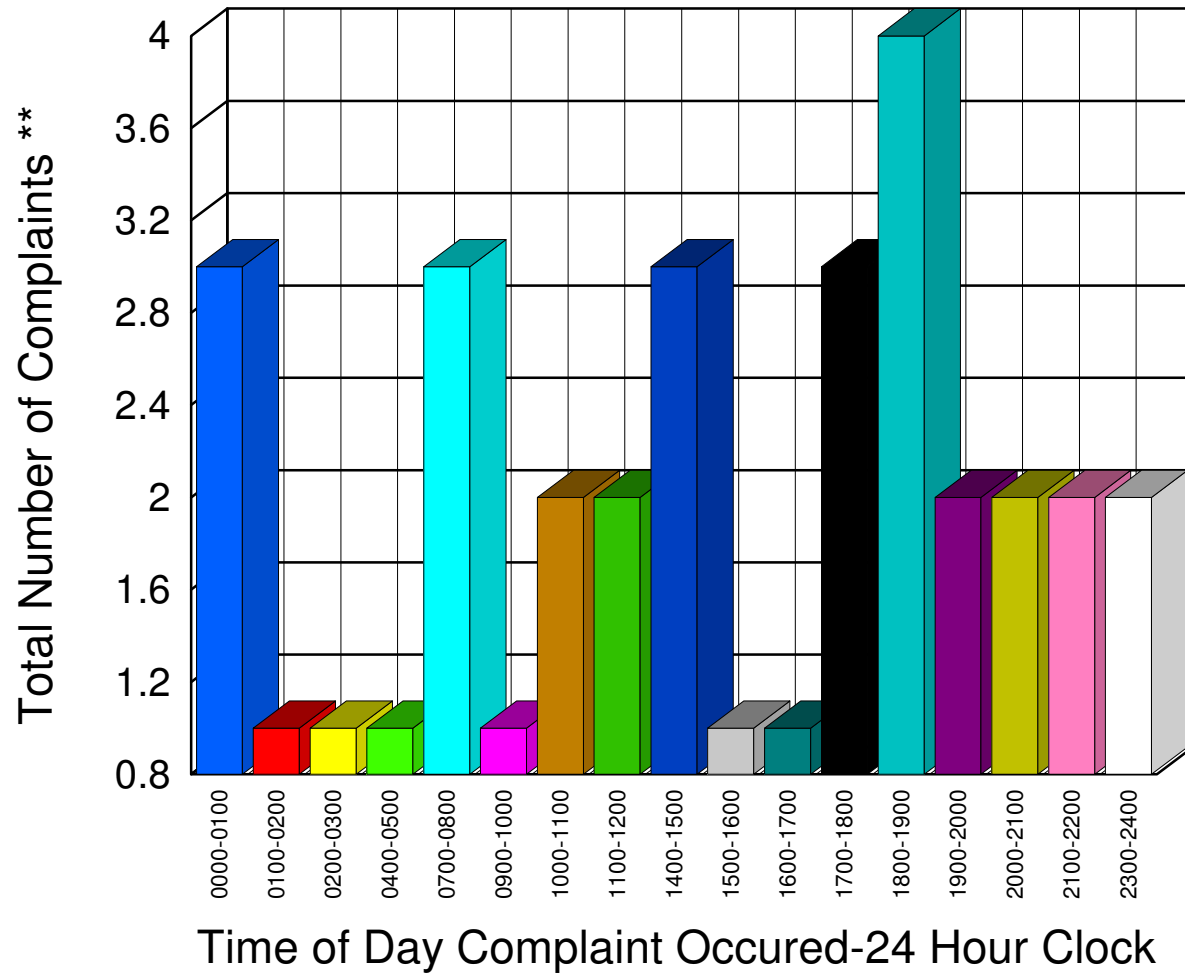

Total 116

** Complaints taken by Muskegon Sheriff's Office

Muskegon County Sheriff's Office

Listing of Offense Reports--MontagueTownship 06/01/2006 to 06/30/2006

0100-0200	1
0200-0300	1
0500-0600	3
0600-0700	1
0900-1000	1
1000-1100	1
1100-1200	2
1300-1400	3
1500-1600	3
1600-1700	3
1700-1800	1
1800-1900	1
2000-2100	1
2100-2200	1
2200-2300	1
2300-2400	2

Total 26

** Complaints taken by Muskegon Sheriff's Office

Muskegon County Sheriff's Office

Listing of Offense Reports--Moorland Township 06/02/2006 to 06/30/2006

0000-0100	3
0100-0200	1
0200-0300	1
0400-0500	1
0700-0800	3
0900-1000	1
1000-1100	2
1100-1200	2
1400-1500	3
1500-1600	1
1600-1700	1
1700-1800	3
1800-1900	4
1900-2000	2
2000-2100	2
2100-2200	2
2300-2400	2