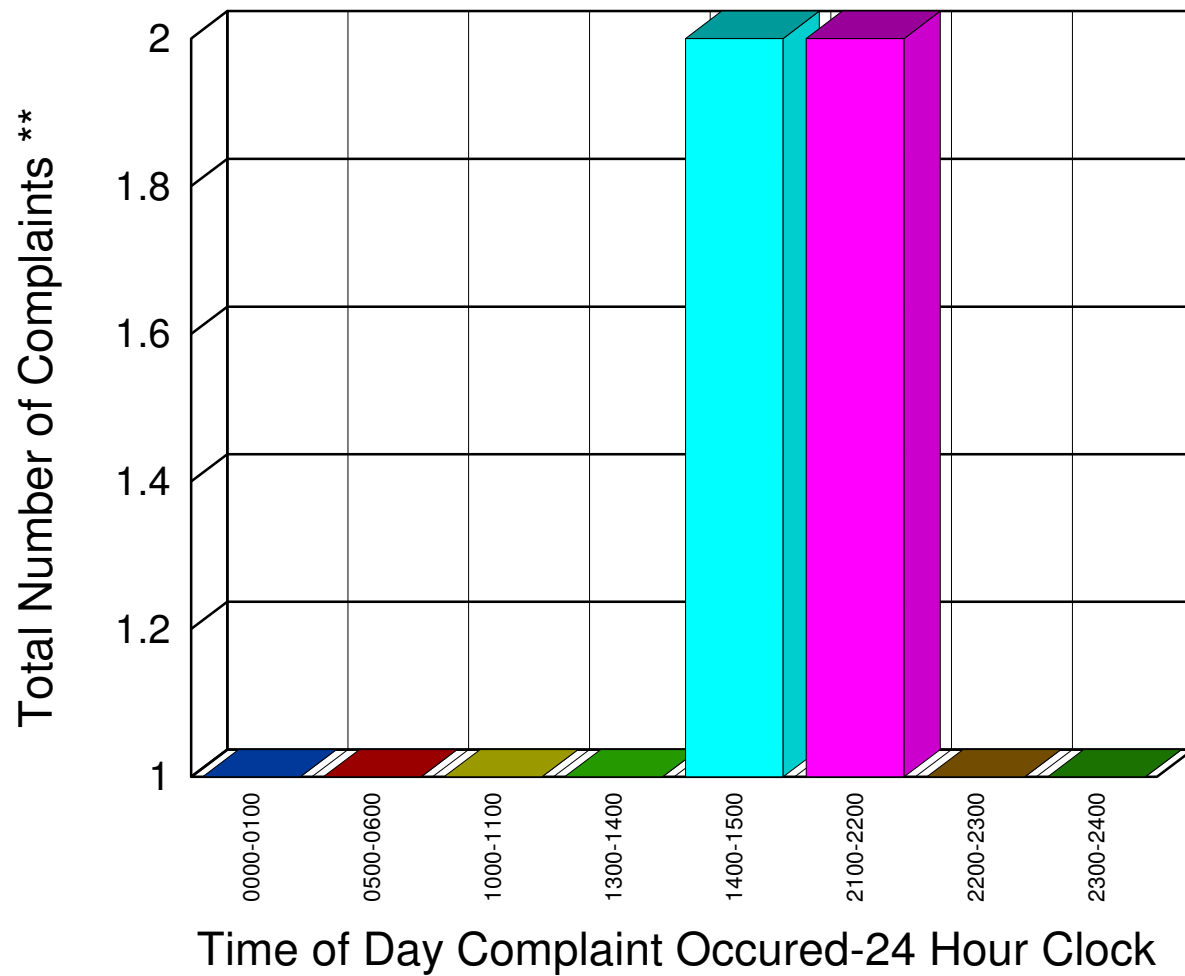

Total 37

** Complaints taken by Muskegon Sheriff's Office

Muskegon County Sheriff's Office

Listing of Offense Reports--Sullivan Township 06/01/2006 to 06/30/2006

0000-0100	3
0100-0200	1
0400-0500	1
0600-0700	3
0700-0800	1
0800-0900	2
1000-1100	1
1100-1200	1
1200-1300	1
1300-1400	2
1500-1600	1
1600-1700	2
1700-1800	4
1800-1900	1
1900-2000	2
2000-2100	4
2100-2200	1
2200-2300	4
2300-2400	2

Total 37

** Complaints taken by Muskegon Sheriff's Office

Muskegon County Sheriff's Office

Listing of Offense Reports--White River Township 06/01/2006 to 06/28/2006

<u>0000-0100</u>	<u>1</u>
<u>0500-0600</u>	<u>1</u>
<u>1000-1100</u>	<u>1</u>
<u>1300-1400</u>	<u>1</u>
<u>1400-1500</u>	<u>2</u>
<u>2100-2200</u>	<u>2</u>
<u>2200-2300</u>	<u>1</u>
<u>2300-2400</u>	<u>1</u>