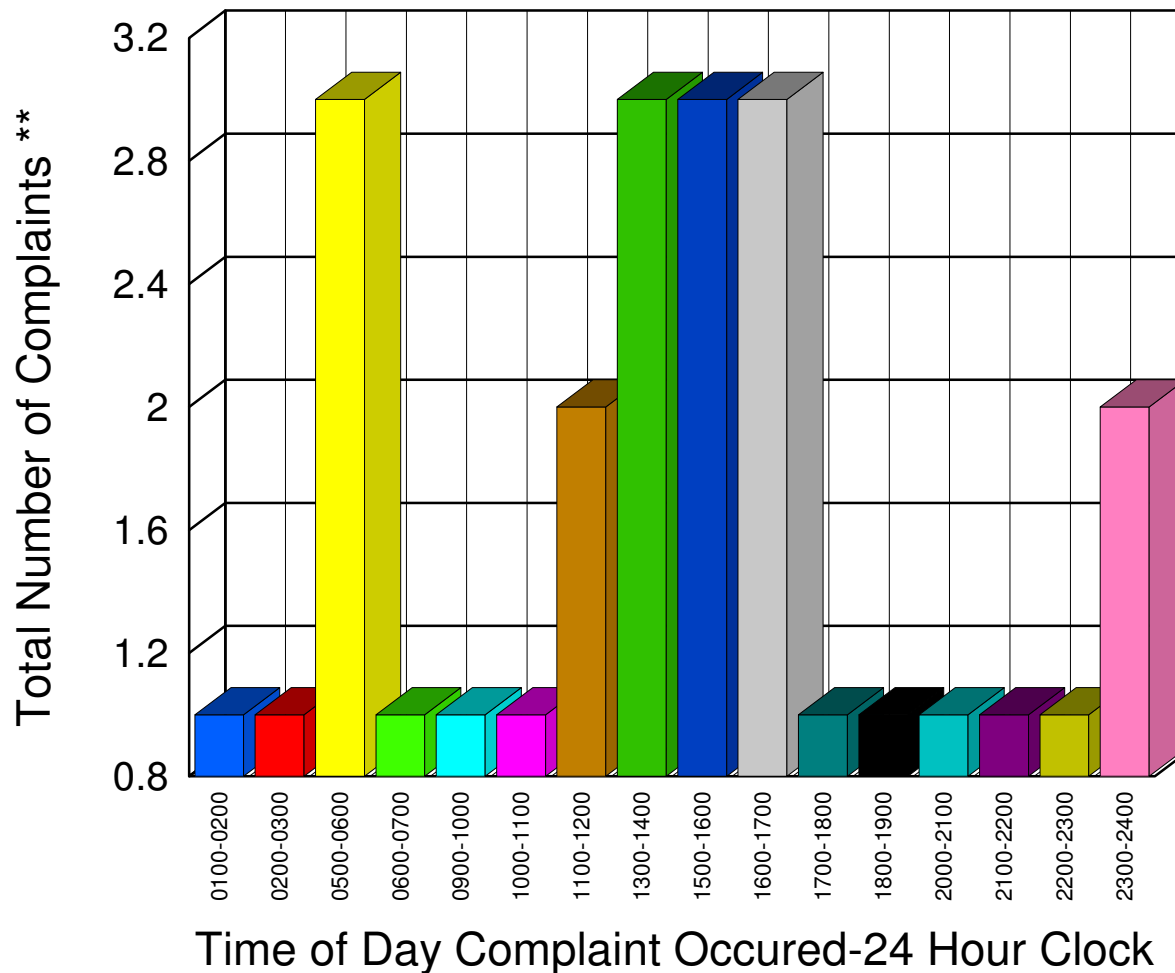

Total 116

** Complaints taken by Muskegon Sheriff's Office

Muskegon County Sheriff's Office

Listing of Offense Reports--MontagueTownship 06/01/2006 to 06/30/2006

0100-0200	1
0200-0300	1
0500-0600	3
0600-0700	1
0900-1000	1
1000-1100	1
1100-1200	2
1300-1400	3
1500-1600	3
1600-1700	3
1700-1800	1
1800-1900	1
2000-2100	1
2100-2200	1
2200-2300	1
2300-2400	2

Total 26

** Complaints taken by Muskegon Sheriff's Office

Muskegon County Sheriff's Office

Listing of Offense Reports--Moorland Township 06/02/2006 to 06/30/2006

0000-0100	3
0100-0200	1
0200-0300	1
0400-0500	1
0700-0800	3
0900-1000	1
1000-1100	2
1100-1200	2
1400-1500	3
1500-1600	1
1600-1700	1
1700-1800	3
1800-1900	4
1900-2000	2
2000-2100	2
2100-2200	2
2300-2400	2