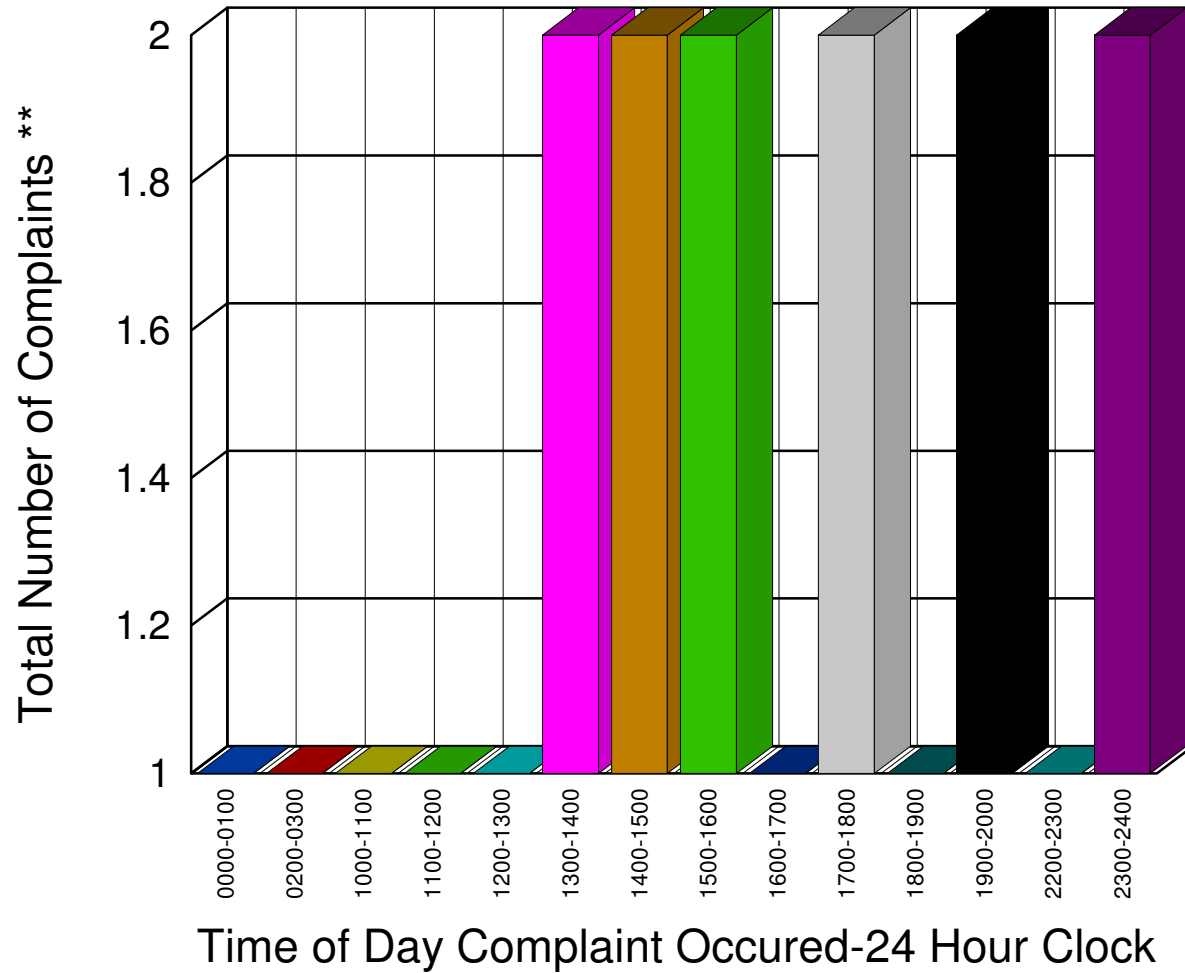

Muskegon County Sheriff's Office

Listing of Offense Reports--Casnovia and Casnovia Township 06/01/2006 to 06/29/2006

0000-0100	1
0200-0300	1
1000-1100	1
1100-1200	1
1200-1300	1
1300-1400	2
1400-1500	2
1500-1600	2
1600-1700	1
1700-1800	2
1800-1900	1
1900-2000	2
2200-2300	1
2300-2400	2

Total 20

** Complaints taken by Muskegon Sheriff's Office