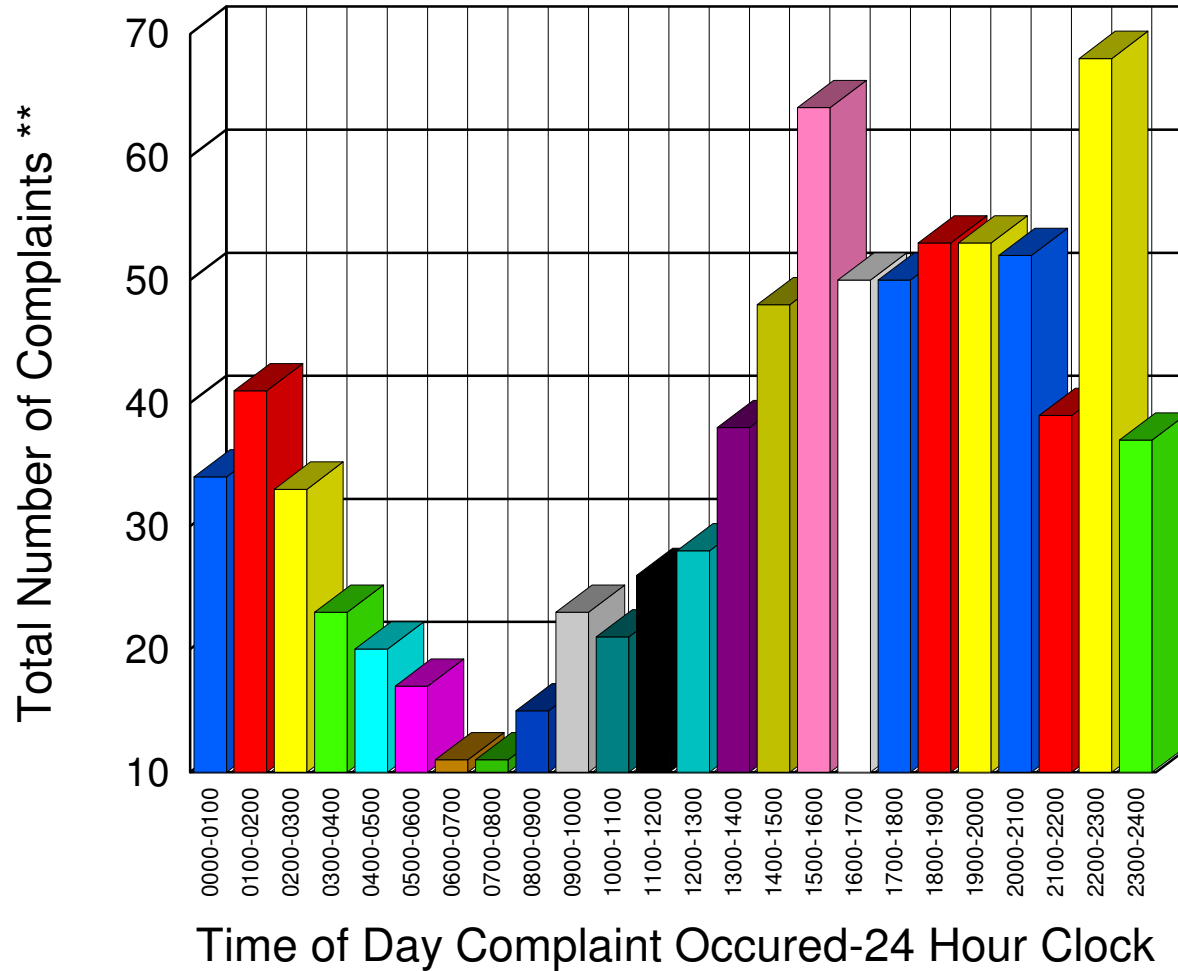

Muskegon County Sheriff's Office

Listing of Offense Reports-- 06/01/2008 00:00:00 to 06/30/2008 23:44:59

0000-0100	34
0100-0200	41
0200-0300	33
0300-0400	23
0400-0500	20
0500-0600	17
0600-0700	11
0700-0800	11
0800-0900	15
0900-1000	23
1000-1100	21
1100-1200	26
1200-1300	28
1300-1400	38
1400-1500	48
1500-1600	64
1600-1700	50
1700-1800	50
1800-1900	53
1900-2000	53
2000-2100	52
2100-2200	39
2200-2300	68
2300-2400	37

Total 855

** Complaints taken by Muskegon Sheriff's Office

Muskegon County Sheriff's Office

Listing of Offense Reports - Blue Lake Township - 06/02/2008 04:23:59 to 06/30/2008 22:35:59

0000-0100	1
0100-0200	1
0300-0400	1
0400-0500	2
0600-0700	1
1000-1100	1
1100-1200	1
1300-1400	3
1500-1600	2
1600-1700	2
1700-1800	5
1800-1900	2
1900-2000	4
2000-2100	1
2200-2300	2

Total 33

** Complaints taken by Muskegon Sheriff's Office

Muskegon County Sheriff's Office

Listing of Offense Reports - White River Township - 06/02/2008 13:00:11 to 06/25/2008 23:36:59

0100-0200	1
1200-1300	1
1300-1400	1
1500-1600	1
1900-2000	2
2100-2200	1
2200-2300	1
2300-2400	1

Total	9
-------	---

** Complaints taken by Muskegon Sheriff's Office

Muskegon County Sheriff's Office

Listing of Offense Reports - Whitehall Township - 06/01/2008 13:50:00 to 06/30/2008 22:53:44

0000-0100	2
0100-0200	1
0300-0400	1
0800-0900	1
1000-1100	1
1100-1200	1
1300-1400	3
1400-1500	2
1500-1600	1
1600-1700	4
1700-1800	4
1800-1900	3
1900-2000	2
2000-2100	1
2100-2200	1
2200-2300	5
2300-2400	1