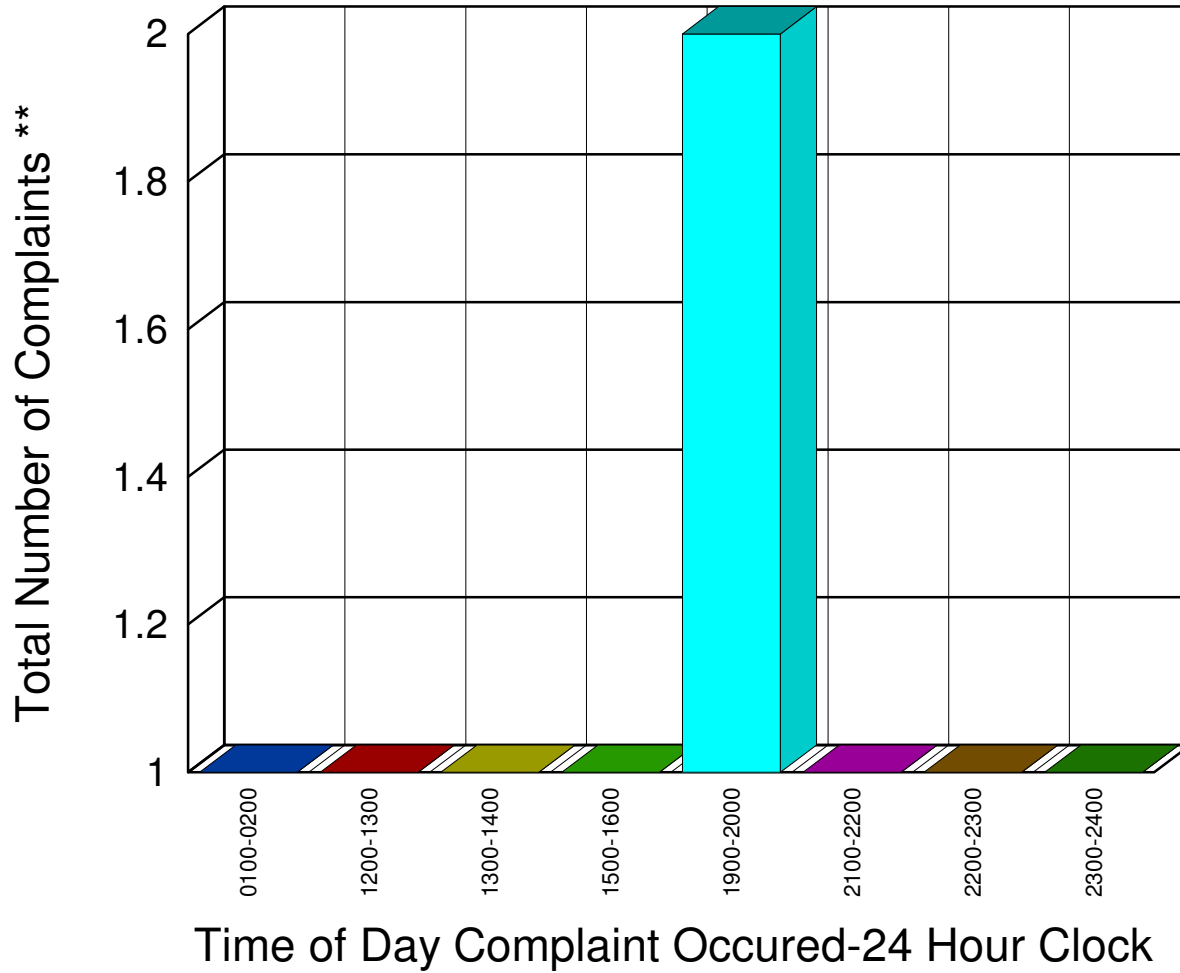

0000-0100	1
0100-0200	2
0300-0400	2
0400-0500	2
0700-0800	2
0900-1000	1
1000-1100	1
1300-1400	1
1400-1500	3
1500-1600	4
1600-1700	1
1900-2000	2
2000-2100	2
2100-2200	2
2200-2300	1
2300-2400	2

Total 29

** Complaints taken by Muskegon Sheriff's Office

Muskegon County Sheriff's Office

Listing of Offense Reports - Sullivan Township - 06/01/2008 04:00:06 to 06/30/2008 03:40:54

0000-0100	3
0100-0200	1
0200-0300	2
0300-0400	3
0500-0600	1
0600-0700	1
0800-0900	1
0900-1000	2
1100-1200	1
1200-1300	2
1300-1400	1
1400-1500	1
1500-1600	1
1600-1700	1
1700-1800	3
1800-1900	1
2000-2100	2
2100-2200	1
2200-2300	5

Total 33

** Complaints taken by Muskegon Sheriff's Office

Muskegon County Sheriff's Office

Listing of Offense Reports - White River Township - 06/02/2008 13:00:11 to 06/25/2008 23:36:59

0100-0200	1
1200-1300	1
1300-1400	1
1500-1600	1
1900-2000	2
2100-2200	1
2200-2300	1
2300-2400	1