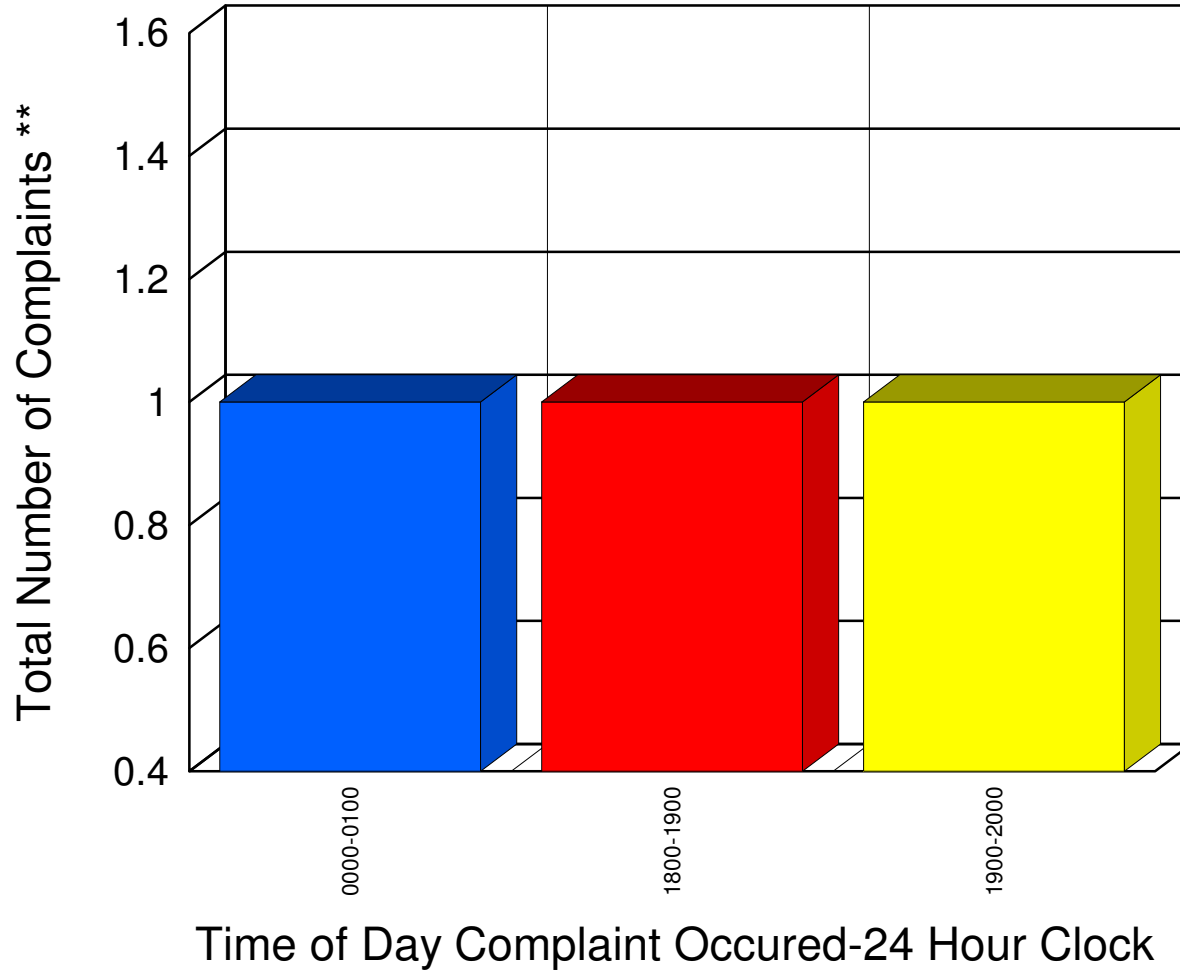

Muskegon County Sheriff's Office

Listing of Offense Reports - Cedar Creek Township - 06/07/2008 19:39:59 to 06/30/2008 00:35:59

<u>0000-0100</u>	<u>1</u>
<u>1800-1900</u>	<u>1</u>
<u>1900-2000</u>	<u>1</u>

Total	3

** Complaints taken by Muskegon Sheriff's Office