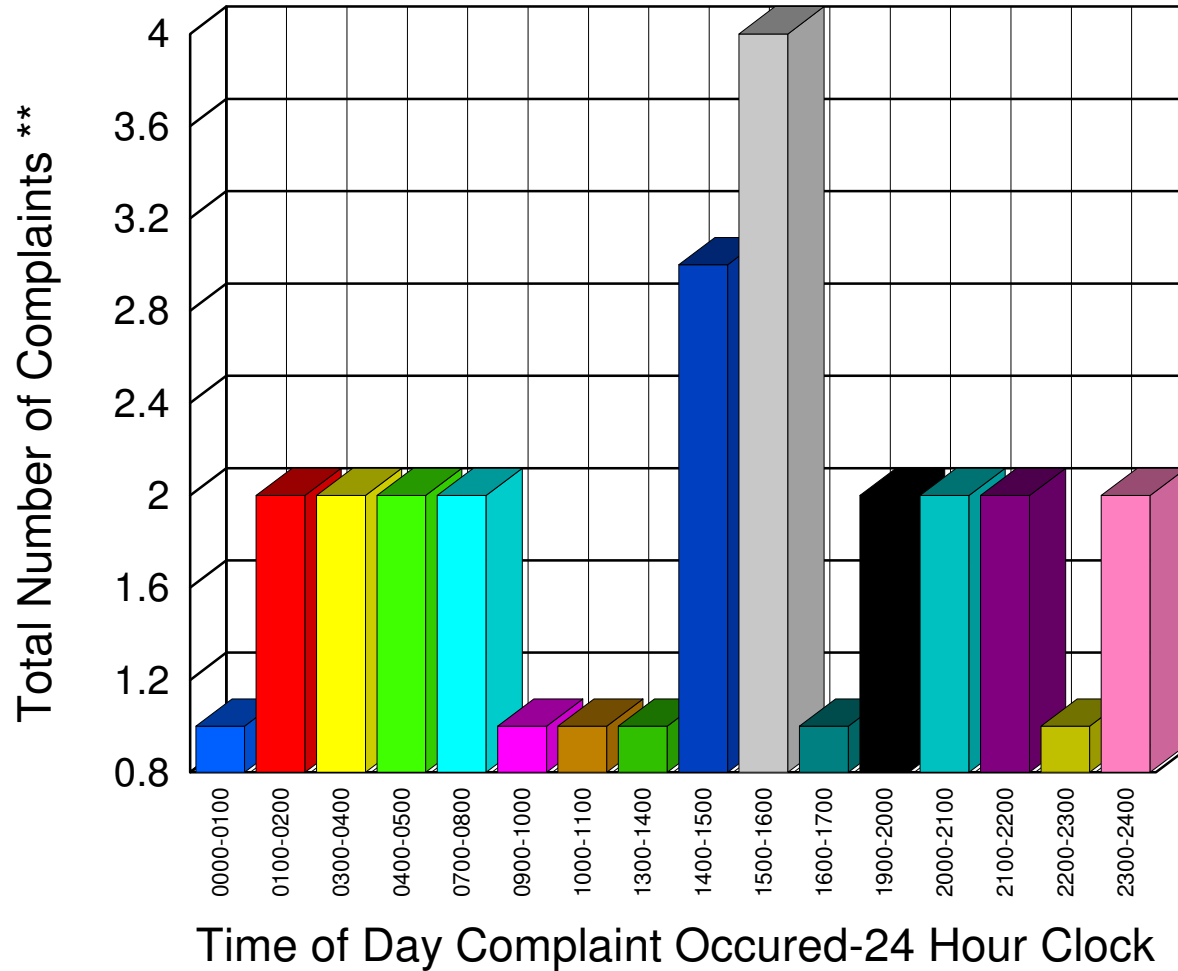

Muskegon County Sheriff's Office

Listing of Offense Reports - Ravenna Village and Township - 06/01/2008 00:40:00 to 06/30/2008 23:44:59

0000-0100	1
0100-0200	2
0300-0400	2
0400-0500	2
0700-0800	2
0900-1000	1
1000-1100	1
1300-1400	1
1400-1500	3
1500-1600	4
1600-1700	1
1900-2000	2
2000-2100	2
2100-2200	2
2200-2300	1
2300-2400	2

Total 29

** Complaints taken by Muskegon Sheriff's Office