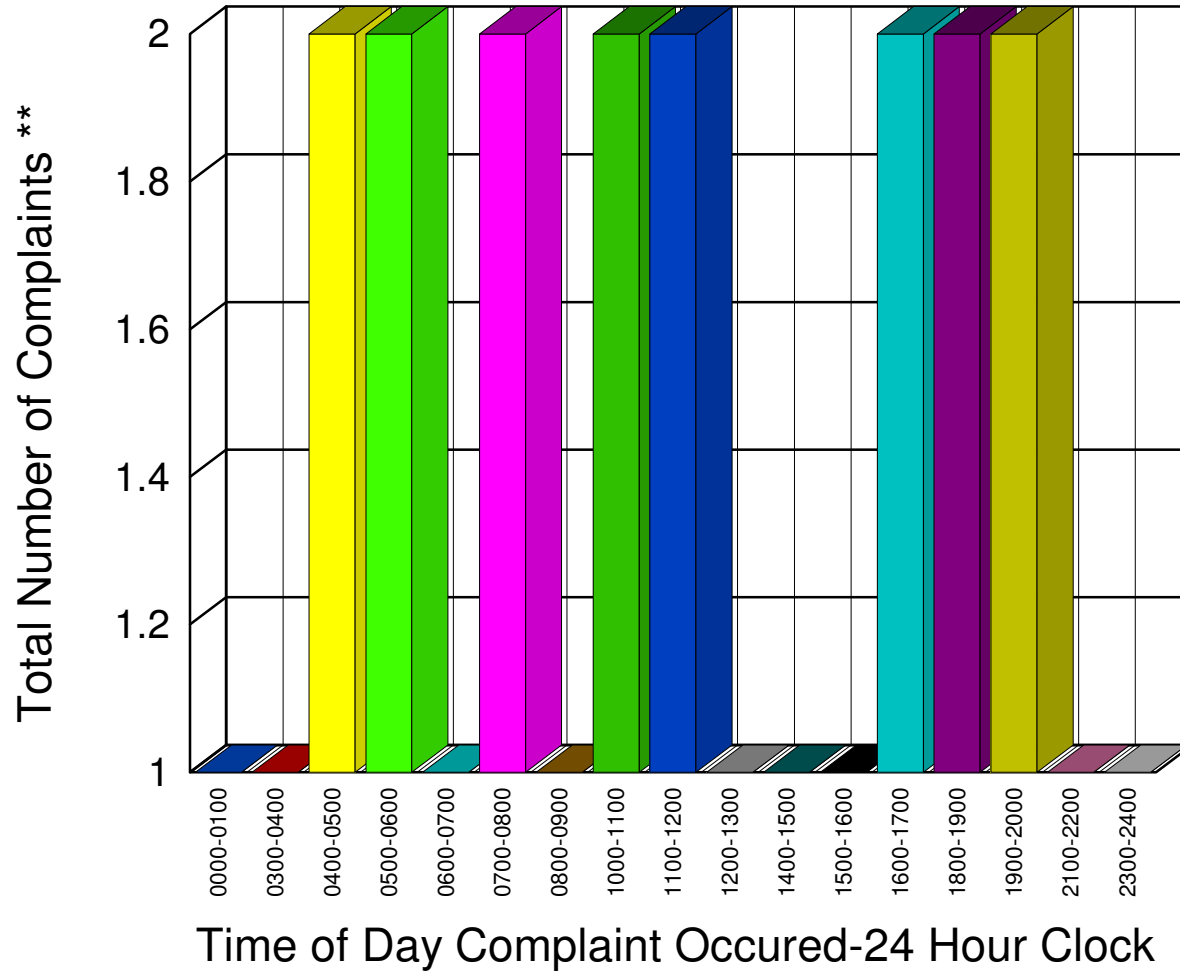

Muskegon County Sheriff's Office

Listing of Offense Reports - Casnovia Village and Township - 06/01/2008 21:23:34 to 06/30/2008 05:32:00

0000-0100	1
0300-0400	1
0400-0500	2
0500-0600	2
0600-0700	1
0700-0800	2
0800-0900	1
1000-1100	2
1100-1200	2
1200-1300	1
1400-1500	1
1500-1600	1
1600-1700	2
1800-1900	2
1900-2000	2
2100-2200	1
2300-2400	1

Total	25

** Complaints taken by Muskegon Sheriff's Office