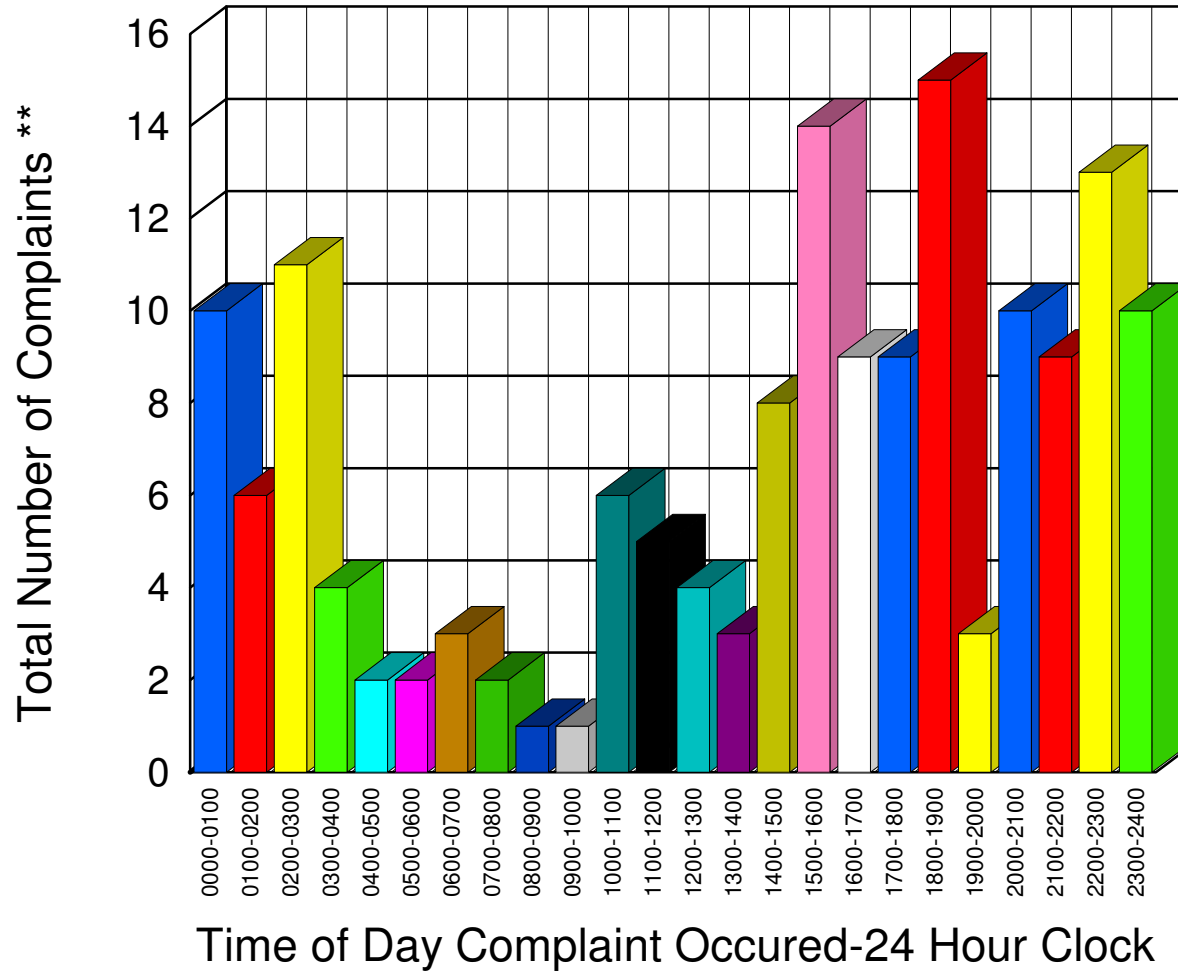

Total 855

** Complaints taken by Muskegon Sheriff's Office

Muskegon County Sheriff's Office

Listing of Offense Reports - Blue Lake Township - 06/02/2008 04:23:59 to 06/30/2008 22:35:59

0000-0100	1
0100-0200	1
0300-0400	1
0400-0500	2
0600-0700	1
1000-1100	1
1100-1200	1
1300-1400	3
1500-1600	2
1600-1700	2
1700-1800	5
1800-1900	2
1900-2000	4
2000-2100	1
2200-2300	2

Total	25
-------	----

** Complaints taken by Muskegon Sheriff's Office

Muskegon County Sheriff's Office

Listing of Offense Reports - Cedar Creek Township - 06/07/2008 19:39:59 to 06/30/2008 00:35:59

<u>0000-0100</u>	<u>1</u>
<u>1800-1900</u>	<u>1</u>
<u>1900-2000</u>	<u>1</u>

0000-0100	10
0100-0200	6
0200-0300	11
0300-0400	4
0400-0500	2
0500-0600	2
0600-0700	3
0700-0800	2
0800-0900	1
0900-1000	1
1000-1100	6
1100-1200	5
1200-1300	4
1300-1400	3
1400-1500	8
1500-1600	14
1600-1700	9
1700-1800	9
1800-1900	15
1900-2000	3
2000-2100	10
2100-2200	9
2200-2300	13
2300-2400	10

Total 33

** Complaints taken by Muskegon Sheriff's Office

Muskegon County Sheriff's Office

Listing of Offense Reports - White River Township - 06/02/2008 13:00:11 to 06/25/2008 23:36:59

0100-0200	1
1200-1300	1
1300-1400	1
1500-1600	1
1900-2000	2
2100-2200	1
2200-2300	1
2300-2400	1