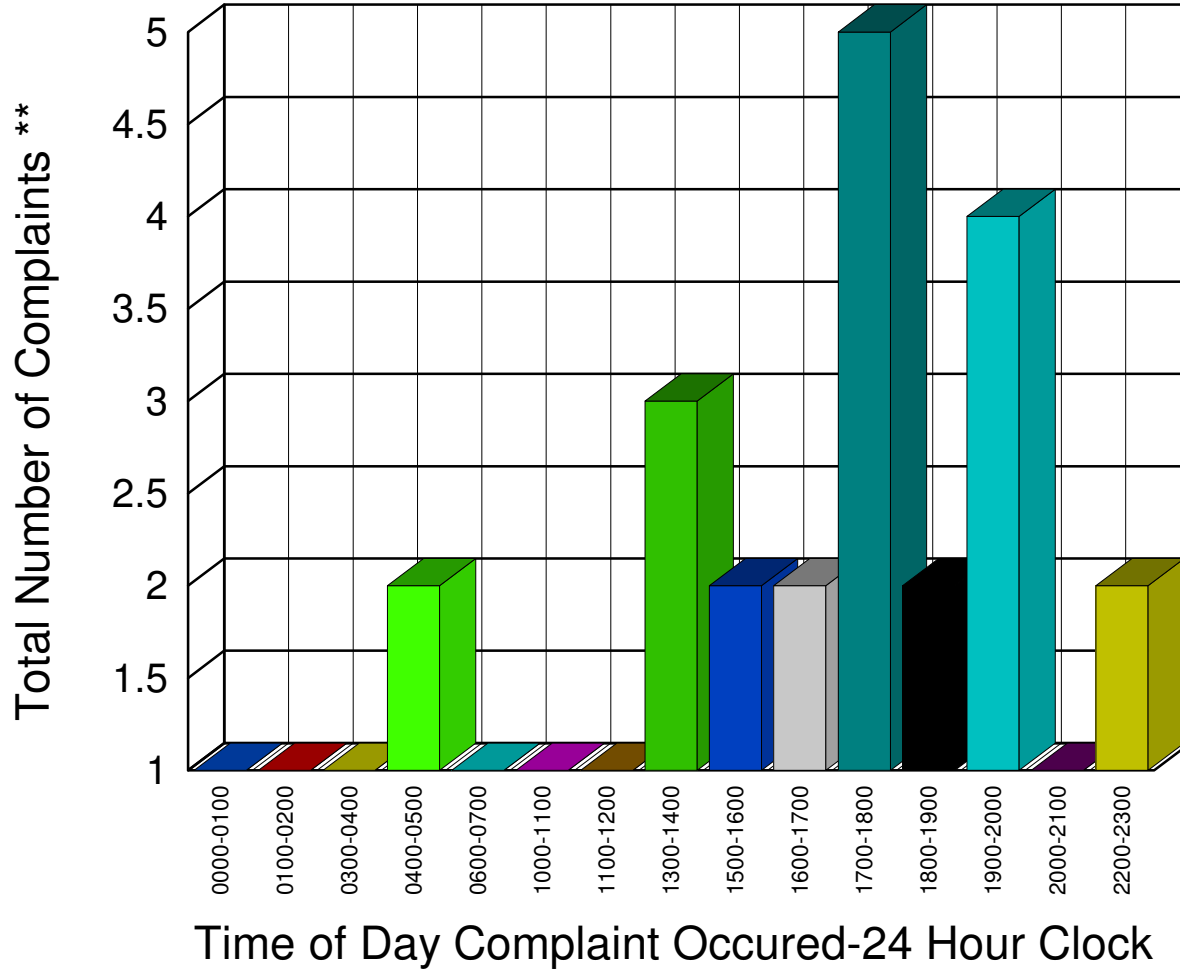

Muskegon County Sheriff's Office

Listing of Offense Reports-- 06/01/2008 00:00:00 to 06/30/2008 23:44:59

0000-0100	34
0100-0200	41
0200-0300	33
0300-0400	23
0400-0500	20
0500-0600	17
0600-0700	11
0700-0800	11
0800-0900	15
0900-1000	23
1000-1100	21
1100-1200	26
1200-1300	28
1300-1400	38
1400-1500	48
1500-1600	64
1600-1700	50
1700-1800	50
1800-1900	53
1900-2000	53
2000-2100	52
2100-2200	39
2200-2300	68
2300-2400	37

Total 855

** Complaints taken by Muskegon Sheriff's Office

Muskegon County Sheriff's Office

Listing of Offense Reports - Blue Lake Township - 06/02/2008 04:23:59 to 06/30/2008 22:35:59

0000-0100	1
0100-0200	1
0300-0400	1
0400-0500	2
0600-0700	1
1000-1100	1
1100-1200	1
1300-1400	3
1500-1600	2
1600-1700	2
1700-1800	5
1800-1900	2
1900-2000	4
2000-2100	1
2200-2300	2

Total 33

** Complaints taken by Muskegon Sheriff's Office

Muskegon County Sheriff's Office

Listing of Offense Reports - White River Township - 06/02/2008 13:00:11 to 06/25/2008 23:36:59

0100-0200	1
1200-1300	1
1300-1400	1
1500-1600	1
1900-2000	2
2100-2200	1
2200-2300	1
2300-2400	1

Total	9
-------	---

** Complaints taken by Muskegon Sheriff's Office

Muskegon County Sheriff's Office

Listing of Offense Reports - Whitehall Township - 06/01/2008 13:50:00 to 06/30/2008 22:53:44

0000-0100	2
0100-0200	1
0300-0400	1
0800-0900	1
1000-1100	1
1100-1200	1
1300-1400	3
1400-1500	2
1500-1600	1
1600-1700	4
1700-1800	4
1800-1900	3
1900-2000	2
2000-2100	1
2100-2200	1
2200-2300	5
2300-2400	1