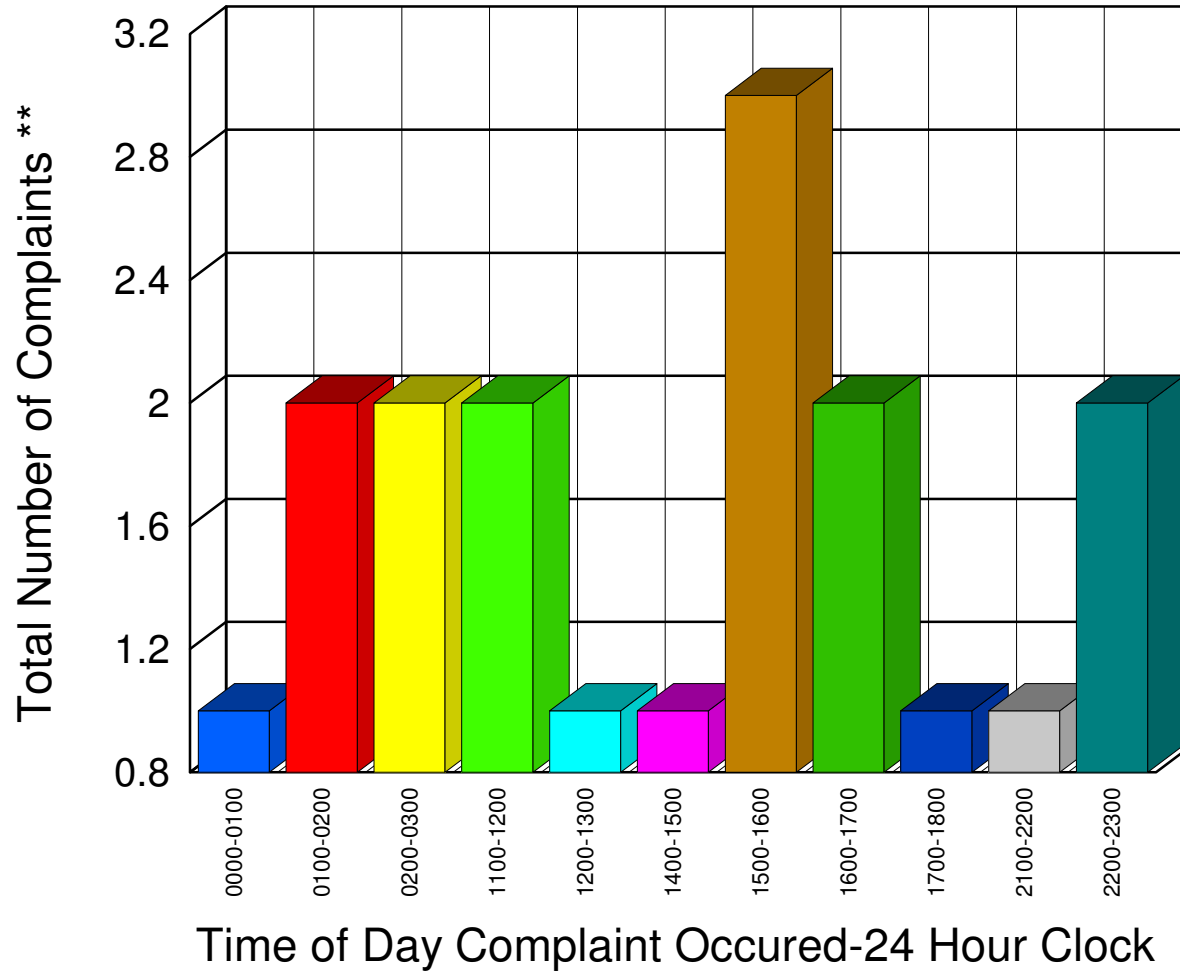

Muskegon County Sheriff's Office

Listing of Offense Reports - Montague Township - 06/01/2008 13:00:21 to 06/26/2008 22:20:59

<u>0000-0100</u>	<u>1</u>
<u>0100-0200</u>	<u>2</u>
<u>0200-0300</u>	<u>2</u>
<u>1100-1200</u>	<u>2</u>
<u>1200-1300</u>	<u>1</u>
<u>1400-1500</u>	<u>1</u>
<u>1500-1600</u>	<u>3</u>
<u>1600-1700</u>	<u>2</u>
<u>1700-1800</u>	<u>1</u>
<u>2100-2200</u>	<u>1</u>
<u>2200-2300</u>	<u>2</u>

Total 18

** Complaints taken by Muskegon Sheriff's Office