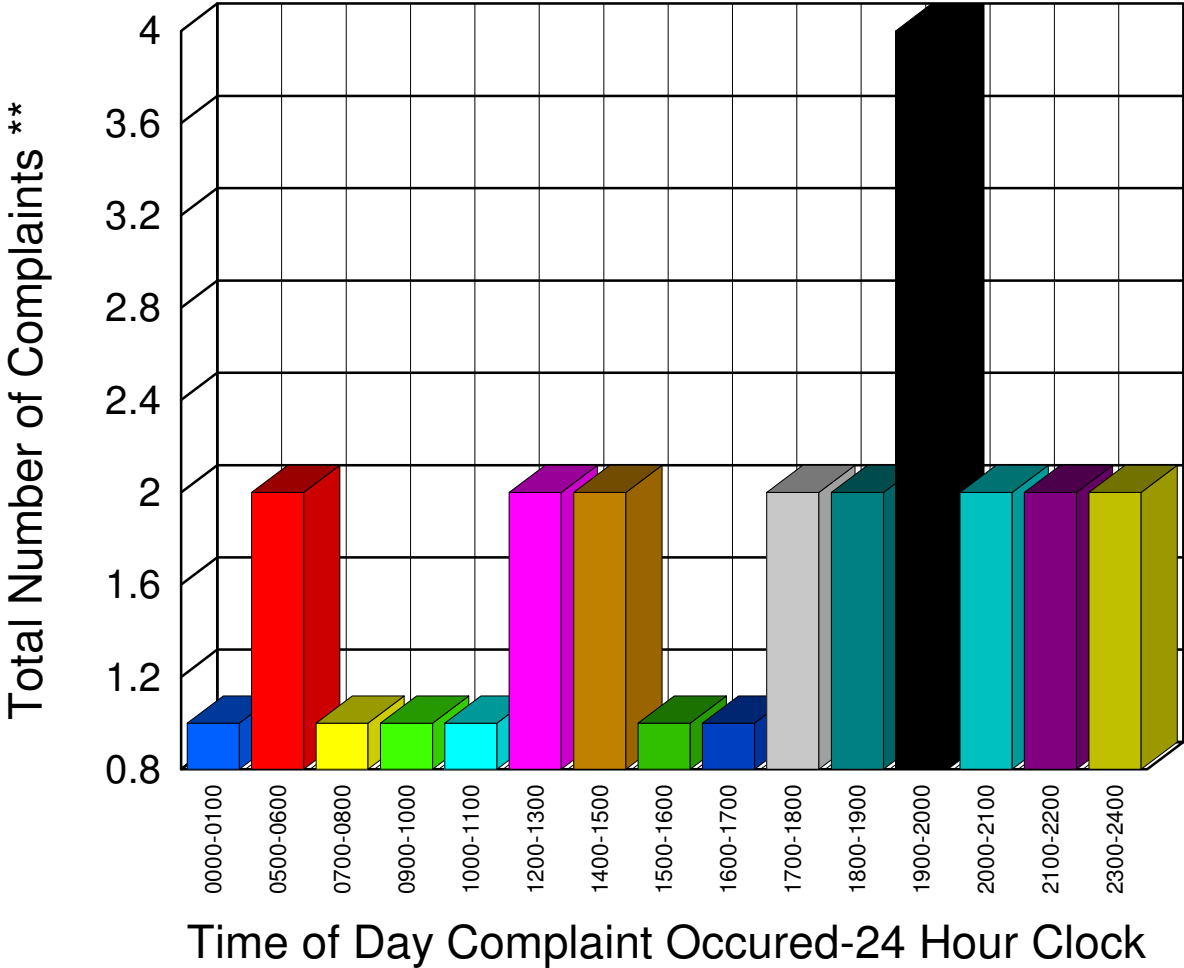

Total 84

** Complaints taken by Muskegon Sheriff's Office

Muskegon County Sheriff's Office

Listing of Offense Reports - Montague Township - 06/01/2008 13:00:21 to 06/26/2008 22:20:59

<u>0000-0100</u>	<u>1</u>
<u>0100-0200</u>	<u>2</u>
<u>0200-0300</u>	<u>2</u>
<u>1100-1200</u>	<u>2</u>
<u>1200-1300</u>	<u>1</u>
<u>1400-1500</u>	<u>1</u>
<u>1500-1600</u>	<u>3</u>
<u>1600-1700</u>	<u>2</u>
<u>1700-1800</u>	<u>1</u>
<u>2100-2200</u>	<u>1</u>
<u>2200-2300</u>	<u>2</u>

Total 18

** Complaints taken by Muskegon Sheriff's Office

Muskegon County Sheriff's Office

Listing of Offense Reports - Moorland Township - 06/01/2008 21:08:52 to 06/28/2008 19:30:31

0000-0100	1
0500-0600	2
0700-0800	1
0900-1000	1
1000-1100	1
1200-1300	2
1400-1500	2
1500-1600	1
1600-1700	1
1700-1800	2
1800-1900	2
1900-2000	4
2000-2100	2
2100-2200	2
2300-2400	2