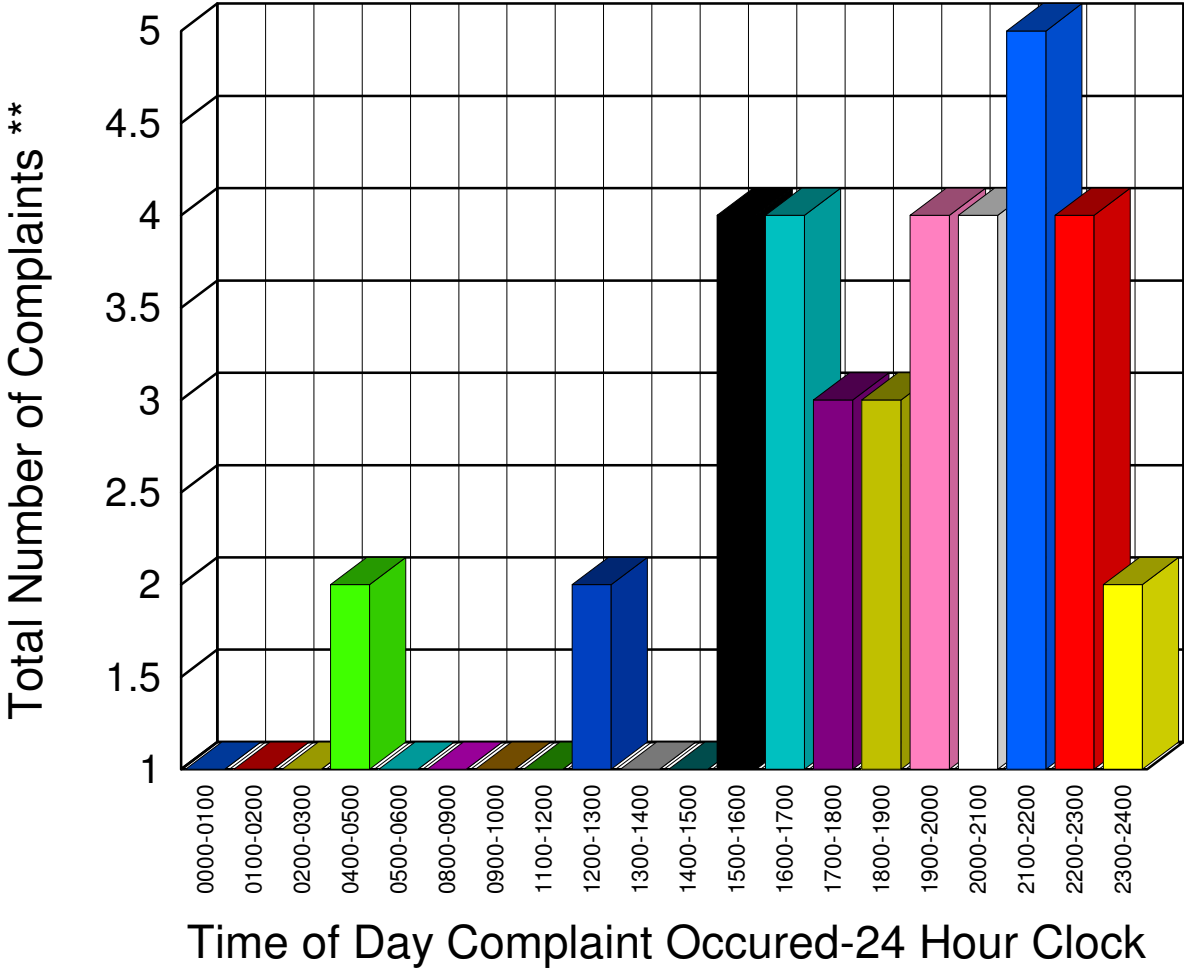

Muskegon County Sheriff's Office

Listing of Offense Reports - Holton Township - 06/02/2008 08:45:08 to 06/30/2008 19:41:36

0000-0100	1
0100-0200	1
0200-0300	1
0400-0500	2
0500-0600	1
0800-0900	1
0900-1000	1
1100-1200	1
1200-1300	2
1300-1400	1
1400-1500	1
1500-1600	4
1600-1700	4
1700-1800	3
1800-1900	3
1900-2000	4
2000-2100	4
2100-2200	5
2200-2300	4
2300-2400	2

Total 46

** Complaints taken by Muskegon Sheriff's Office