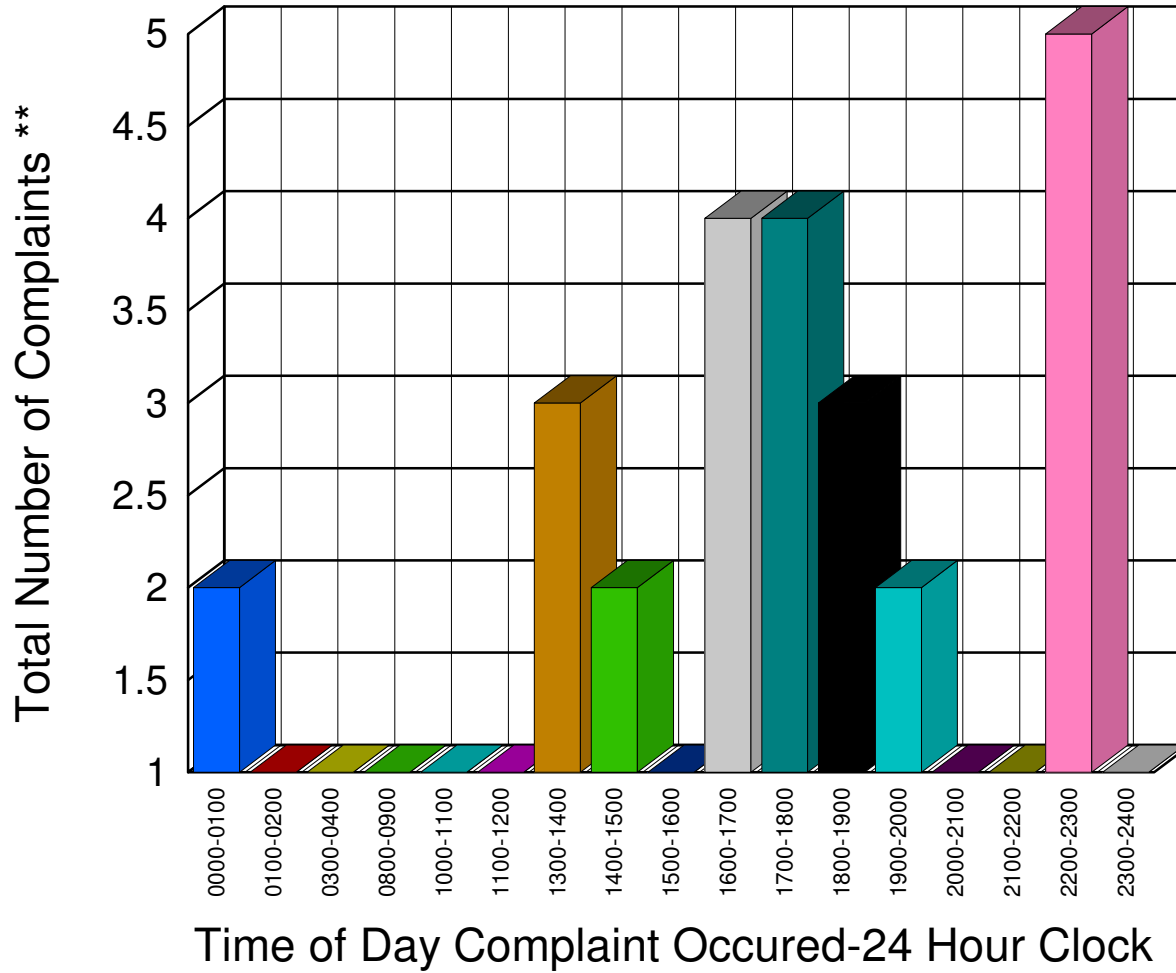

Total 18

** Complaints taken by Muskegon Sheriff's Office

Muskegon County Sheriff's Office

Listing of Offense Reports - Moorland Township - 06/01/2008 21:08:52 to 06/28/2008 19:30:31

0000-0100	1
0500-0600	2
0700-0800	1
0900-1000	1
1000-1100	1
1200-1300	2
1400-1500	2
1500-1600	1
1600-1700	1
1700-1800	2
1800-1900	2
1900-2000	4
2000-2100	2
2100-2200	2
2300-2400	2

Muskegon County Sheriff's Office

Listing of Offense Reports - Sullivan Township - 06/01/2008 04:00:06 to 06/30/2008 03:40:54

0000-0100	3
0100-0200	1
0200-0300	2
0300-0400	3
0500-0600	1
0600-0700	1
0800-0900	1
0900-1000	2
1100-1200	1
1200-1300	2
1300-1400	1
1400-1500	1
1500-1600	1
1600-1700	1
1700-1800	3
1800-1900	1
2000-2100	2
2100-2200	1
2200-2300	5

Total 33

** Complaints taken by Muskegon Sheriff's Office

Muskegon County Sheriff's Office

Listing of Offense Reports - White River Township - 06/02/2008 13:00:11 to 06/25/2008 23:36:59

0100-0200	1
1200-1300	1
1300-1400	1
1500-1600	1
1900-2000	2
2100-2200	1
2200-2300	1
2300-2400	1

Total	9
-------	---

** Complaints taken by Muskegon Sheriff's Office

Muskegon County Sheriff's Office

Listing of Offense Reports - Whitehall Township - 06/01/2008 13:50:00 to 06/30/2008 22:53:44

0000-0100	2
0100-0200	1
0300-0400	1
0800-0900	1
1000-1100	1
1100-1200	1
1300-1400	3
1400-1500	2
1500-1600	1
1600-1700	4
1700-1800	4
1800-1900	3
1900-2000	2
2000-2100	1
2100-2200	1
2200-2300	5
2300-2400	1