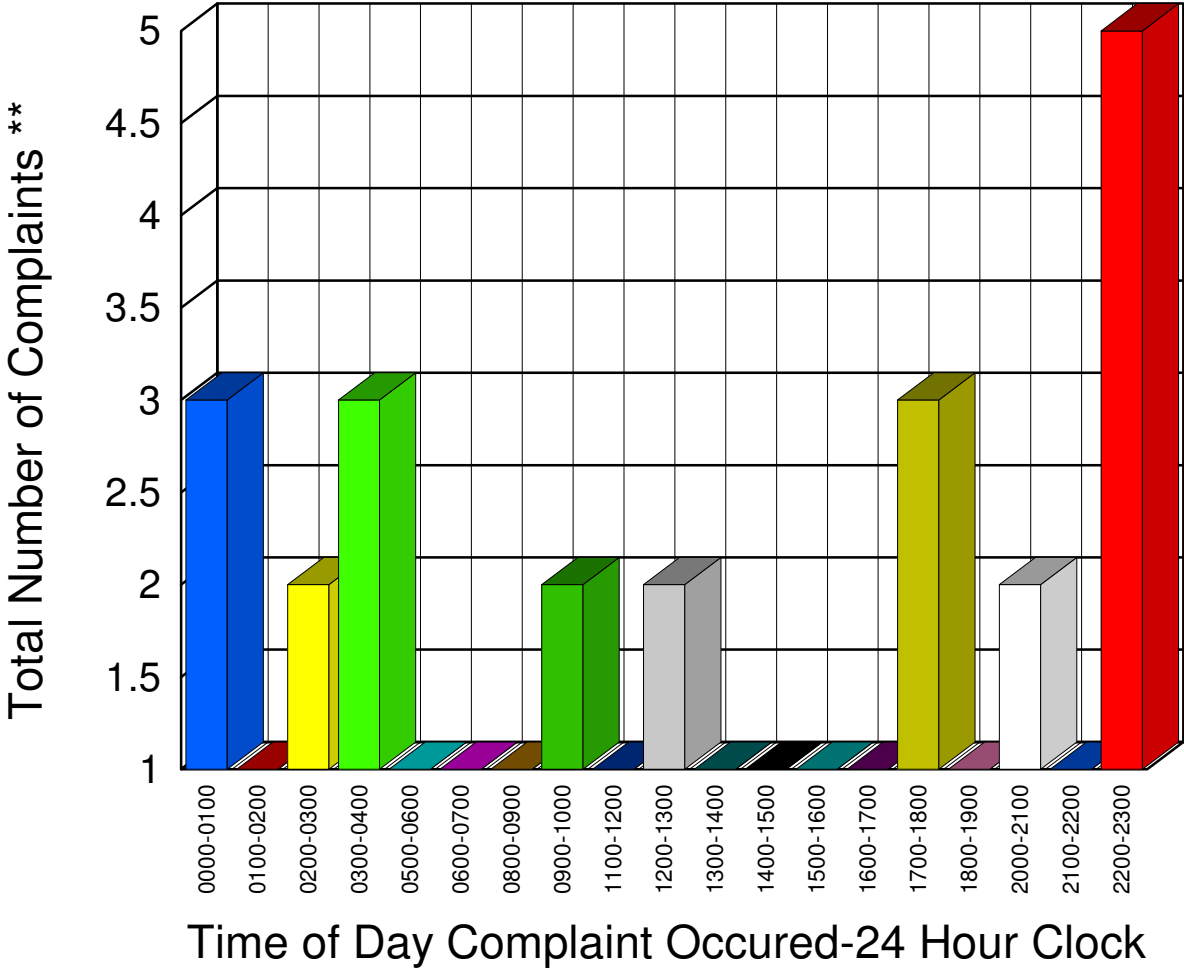

Total 18

** Complaints taken by Muskegon Sheriff's Office

Muskegon County Sheriff's Office

Listing of Offense Reports - Moorland Township - 06/01/2008 21:08:52 to 06/28/2008 19:30:31

0000-0100	1
0500-0600	2
0700-0800	1
0900-1000	1
1000-1100	1
1200-1300	2
1400-1500	2
1500-1600	1
1600-1700	1
1700-1800	2
1800-1900	2
1900-2000	4
2000-2100	2
2100-2200	2
2300-2400	2

0000-0100	1
0100-0200	2
0300-0400	2
0400-0500	2
0700-0800	2
0900-1000	1
1000-1100	1
1300-1400	1
1400-1500	3
1500-1600	4
1600-1700	1
1900-2000	2
2000-2100	2
2100-2200	2
2200-2300	1
2300-2400	2

Total 29

** Complaints taken by Muskegon Sheriff's Office

Muskegon County Sheriff's Office

Listing of Offense Reports - Sullivan Township - 06/01/2008 04:00:06 to 06/30/2008 03:40:54

0000-0100	3
0100-0200	1
0200-0300	2
0300-0400	3
0500-0600	1
0600-0700	1
0800-0900	1
0900-1000	2
1100-1200	1
1200-1300	2
1300-1400	1
1400-1500	1
1500-1600	1
1600-1700	1
1700-1800	3
1800-1900	1
2000-2100	2
2100-2200	1
2200-2300	5

Total 33

** Complaints taken by Muskegon Sheriff's Office

Muskegon County Sheriff's Office

Listing of Offense Reports - White River Township - 06/02/2008 13:00:11 to 06/25/2008 23:36:59

0100-0200	1
1200-1300	1
1300-1400	1
1500-1600	1
1900-2000	2
2100-2200	1
2200-2300	1
2300-2400	1