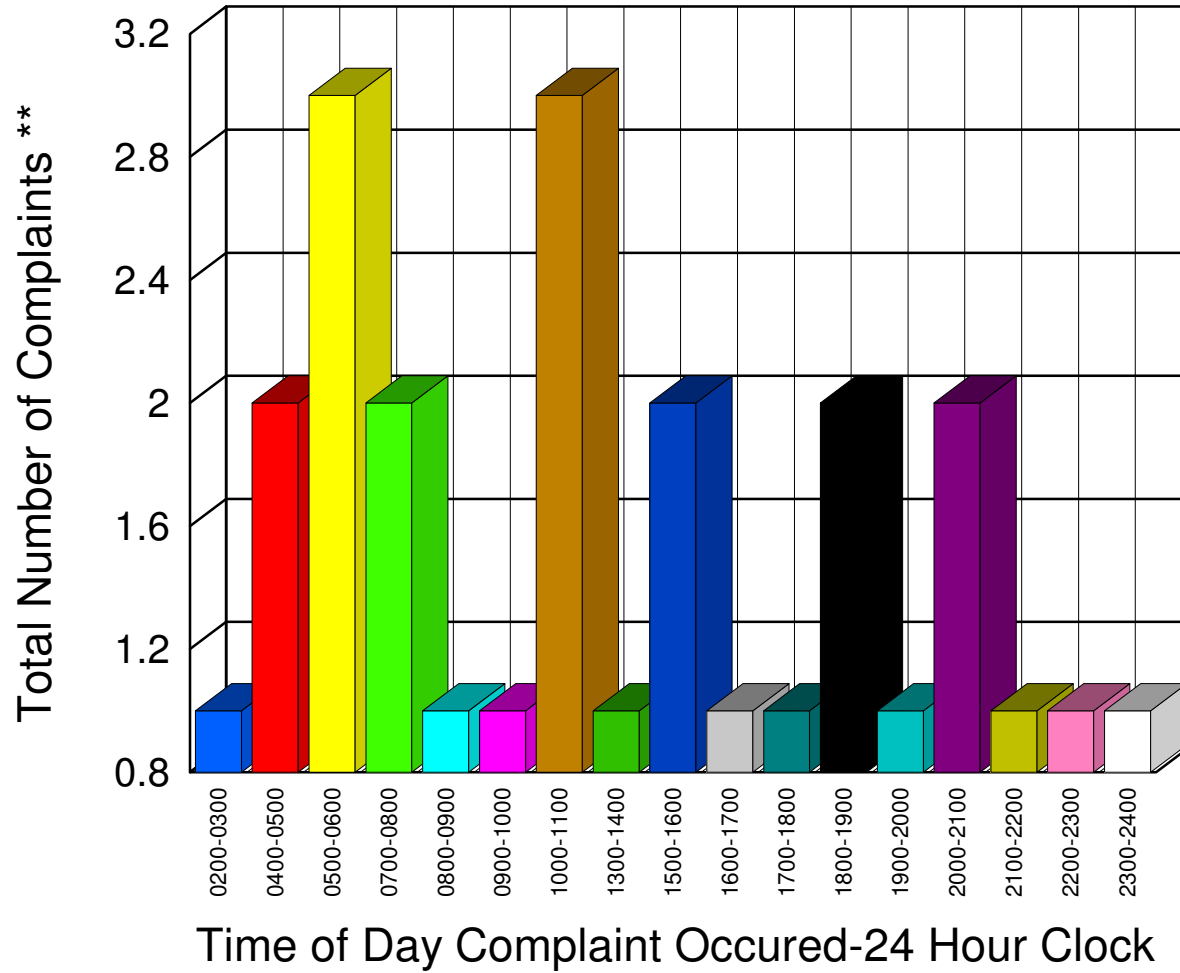

Muskegon County Sheriff's Office

Listing of Offense Reports - Casnovia Village and Township - 06/03/2009 05:49:43 to 06/28/2009 15:36:00

0200-0300	1
0400-0500	2
0500-0600	3
0700-0800	2
0800-0900	1
0900-1000	1
1000-1100	3
1300-1400	1
1500-1600	2
1600-1700	1
1700-1800	1
1800-1900	2
1900-2000	1
2000-2100	2
2100-2200	1
2200-2300	1
2300-2400	1

Total 26

** Complaints taken by Muskegon Sheriff's Office