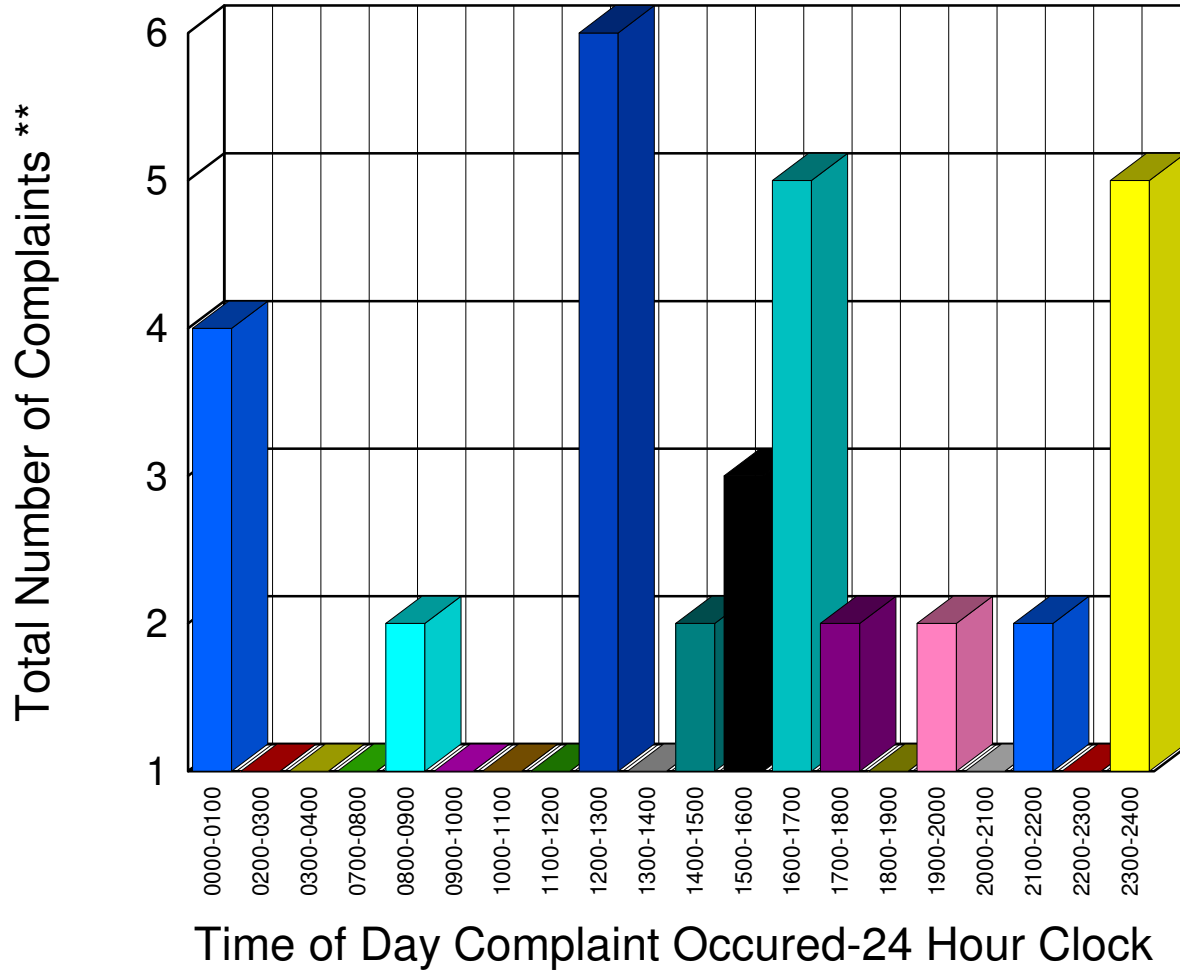

Muskegon County Sheriff's Office

Listing of Offense Reports - Sullivan Township - 06/01/2009 09:00:00 to 06/29/2009 23:12:16

0000-0100	2
0300-0400	1
0600-0700	1
0800-0900	2
1000-1100	4
1100-1200	2
1400-1500	2
1600-1700	1
1700-1800	4
1800-1900	2
1900-2000	1
2000-2100	3
2100-2200	2
2200-2300	1
2300-2400	2

Total 30

** Complaints taken by Muskegon Sheriff's Office

Muskegon County Sheriff's Office

Listing of Offense Reports - White River Township - 06/01/2009 15:14:27 to 06/30/2009 16:22:46

0000-0100	1
0100-0200	1
0200-0300	2
0600-0700	1
0900-1000	1
1300-1400	1
1400-1500	1
1500-1600	1
1600-1700	2
1700-1800	1
1800-1900	1
2200-2300	3
2300-2400	1

Total 17

** Complaints taken by Muskegon Sheriff's Office

Muskegon County Sheriff's Office

Listing of Offense Reports - Whitehall Township - 06/01/2009 12:45:02 to 06/30/2009 10:47:10

0000-0100	4
0200-0300	1
0300-0400	1
0700-0800	1
0800-0900	2
0900-1000	1
1000-1100	1
1100-1200	1
1200-1300	6
1300-1400	1
1400-1500	2
1500-1600	3
1600-1700	5
1700-1800	2
1800-1900	1
1900-2000	2
2000-2100	1
2100-2200	2
2200-2300	1
2300-2400	5