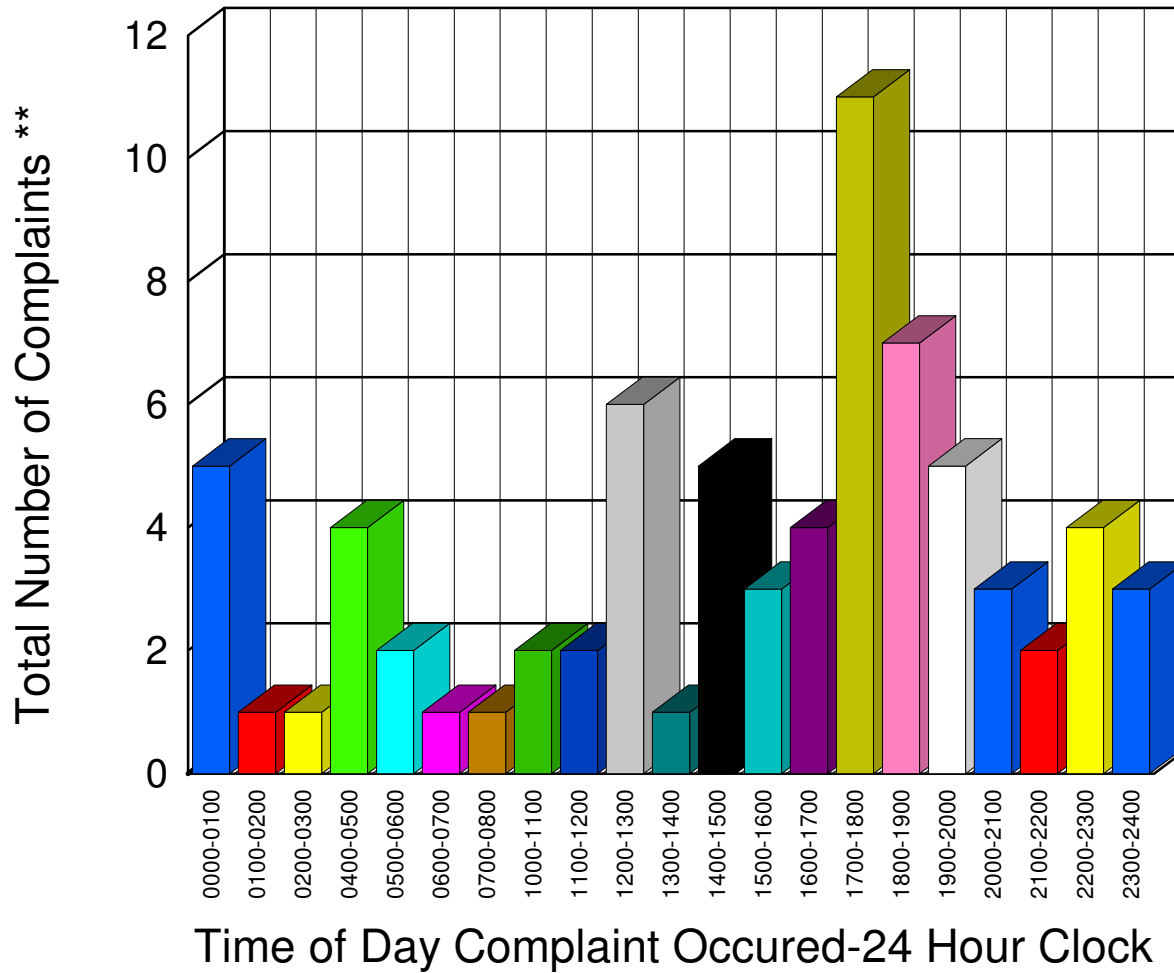

** Complaints taken by Muskegon Sheriff's Office

Muskegon County Sheriff's Office

Listing of Offense Reports - Lakewood Club and Dalton Township - 06/01/2009 00:00:00 to 06/30/2009 23:15:49

0000-0100	14
0100-0200	3
0200-0300	5
0300-0400	5
0500-0600	3
0600-0700	5
0700-0800	5
0800-0900	1
0900-1000	5
1000-1100	3
1100-1200	4
1200-1300	9
1300-1400	10
1400-1500	8
1500-1600	6
1600-1700	9
1700-1800	10
1800-1900	5
1900-2000	11
2000-2100	4
2100-2200	6
2200-2300	7
2300-2400	9

Total 147

** Complaints taken by Muskegon Sheriff's Office

Muskegon County Sheriff's Office

Listing of Offense Reports - Egelston Township - 06/01/2009 01:00:00 to 06/29/2009 13:04:21

0000-0100	8
0100-0200	3
0200-0300	3
0300-0400	6
0400-0500	5
0500-0600	3
0600-0700	3
0700-0800	3
0800-0900	2
0900-1000	5
1000-1100	4
1100-1200	11
1200-1300	6
1300-1400	6
1400-1500	7
1500-1600	11
1600-1700	10
1700-1800	10
1800-1900	13
1900-2000	10
2000-2100	14
2100-2200	5
2200-2300	5
2300-2400	8

Total **161**

** Complaints taken by Muskegon Sheriff's Office

Muskegon County Sheriff's Office

Listing of Offense Reports - Fruitland Township - 06/02/2009 14:19:55 to 06/30/2009 19:00:00

0000-0100	5
0100-0200	1
0200-0300	1
0400-0500	4
0500-0600	2
0600-0700	1
0700-0800	1
1000-1100	2
1100-1200	2
1200-1300	6
1300-1400	1
1400-1500	5
1500-1600	3
1600-1700	4
1700-1800	11
1800-1900	7
1900-2000	5
2000-2100	3
2100-2200	2
2200-2300	4
2300-2400	3

Total 30

** Complaints taken by Muskegon Sheriff's Office

Muskegon County Sheriff's Office

Listing of Offense Reports - White River Township - 06/01/2009 15:14:27 to 06/30/2009 16:22:46

0000-0100	1
0100-0200	1
0200-0300	2
0600-0700	1
0900-1000	1
1300-1400	1
1400-1500	1
1500-1600	1
1600-1700	2
1700-1800	1
1800-1900	1
2200-2300	3
2300-2400	1