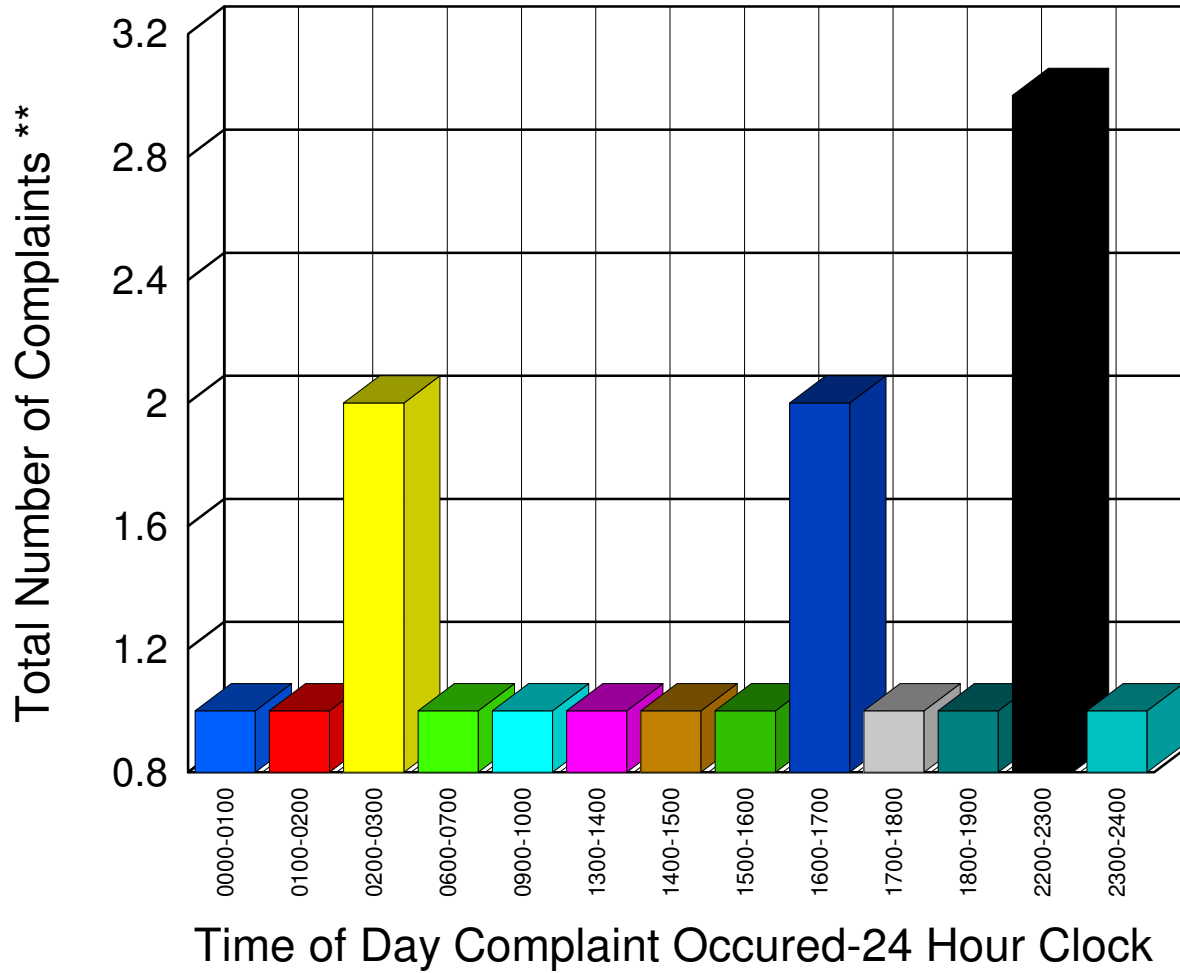

0500-0600	2
0600-0700	1
0800-0900	1
0900-1000	1
1000-1100	1
1100-1200	1
1500-1600	1
1600-1700	1
1700-1800	5
1800-1900	4
1900-2000	2
2000-2100	1
2200-2300	2

Total 23

** Complaints taken by Muskegon Sheriff's Office

Muskegon County Sheriff's Office

Listing of Offense Reports - Sullivan Township - 06/01/2009 09:00:00 to 06/29/2009 23:12:16

0000-0100	2
0300-0400	1
0600-0700	1
0800-0900	2
1000-1100	4
1100-1200	2
1400-1500	2
1600-1700	1
1700-1800	4
1800-1900	2
1900-2000	1
2000-2100	3
2100-2200	2
2200-2300	1
2300-2400	2

Total 30

** Complaints taken by Muskegon Sheriff's Office

Muskegon County Sheriff's Office

Listing of Offense Reports - White River Township - 06/01/2009 15:14:27 to 06/30/2009 16:22:46

0000-0100	1
0100-0200	1
0200-0300	2
0600-0700	1
0900-1000	1
1300-1400	1
1400-1500	1
1500-1600	1
1600-1700	2
1700-1800	1
1800-1900	1
2200-2300	3
2300-2400	1