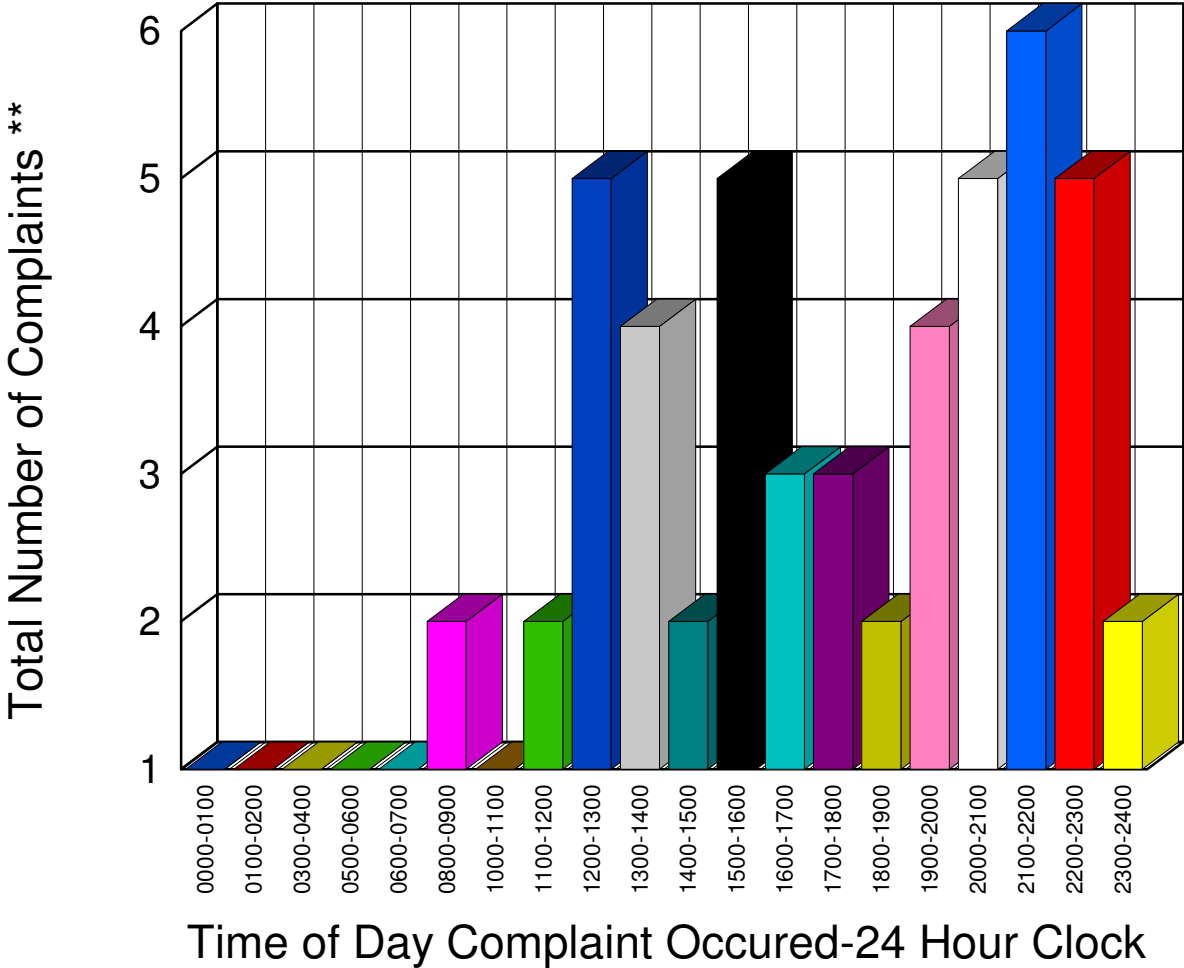

Muskegon County Sheriff's Office

Listing of Offense Reports - Holton Township - 06/02/2009 19:43:01 to 06/30/2009 01:51:07

0000-0100	1
0100-0200	1
0300-0400	1
0500-0600	1
0600-0700	1
0800-0900	2
1000-1100	1
1100-1200	2
1200-1300	5
1300-1400	4
1400-1500	2
1500-1600	5
1600-1700	3
1700-1800	3
1800-1900	2
1900-2000	4
2000-2100	5
2100-2200	6
2200-2300	5
2300-2400	2

Total 56

** Complaints taken by Muskegon Sheriff's Office