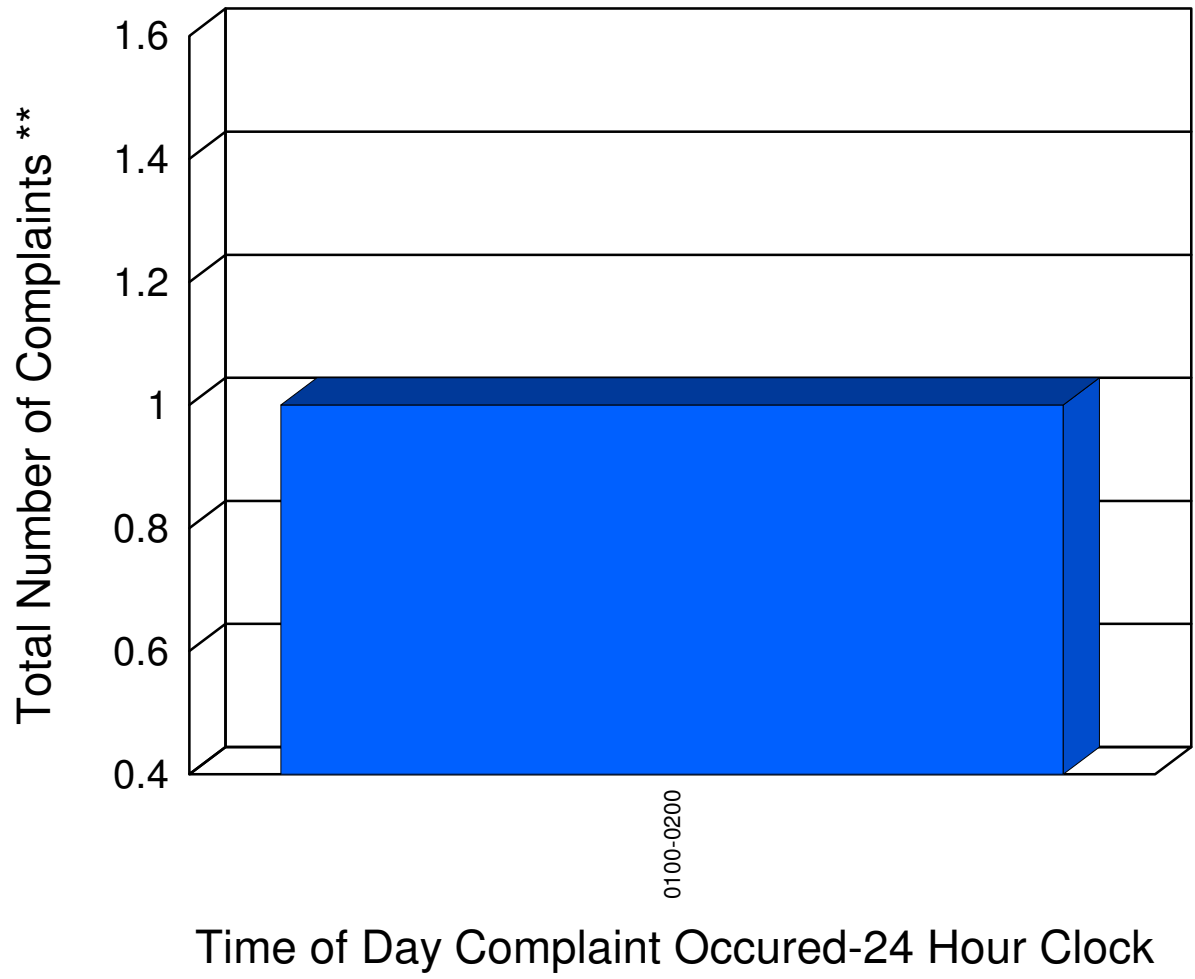

Muskegon County Sheriff's Office

Listing of Offense Reports - Cedar Creek Township - 06/14/2009 01:05:46 to 06/14/2009 01:05:46

0100-0200   1

Total   1

** Complaints taken by Muskegon Sheriff's Office

Muskegon County Sheriff's Office

Listing of Offense Reports - Lakewood Club and Dalton Township - 06/01/2009 00:00:00 to 06/30/2009 23:15:49

0000-0100	14
0100-0200	3
0200-0300	5
0300-0400	5
0500-0600	3
0600-0700	5
0700-0800	5
0800-0900	1
0900-1000	5
1000-1100	3
1100-1200	4
1200-1300	9
1300-1400	10
1400-1500	8
1500-1600	6
1600-1700	9
1700-1800	10
1800-1900	5
1900-2000	11
2000-2100	4
2100-2200	6
2200-2300	7
2300-2400	9

Total 147