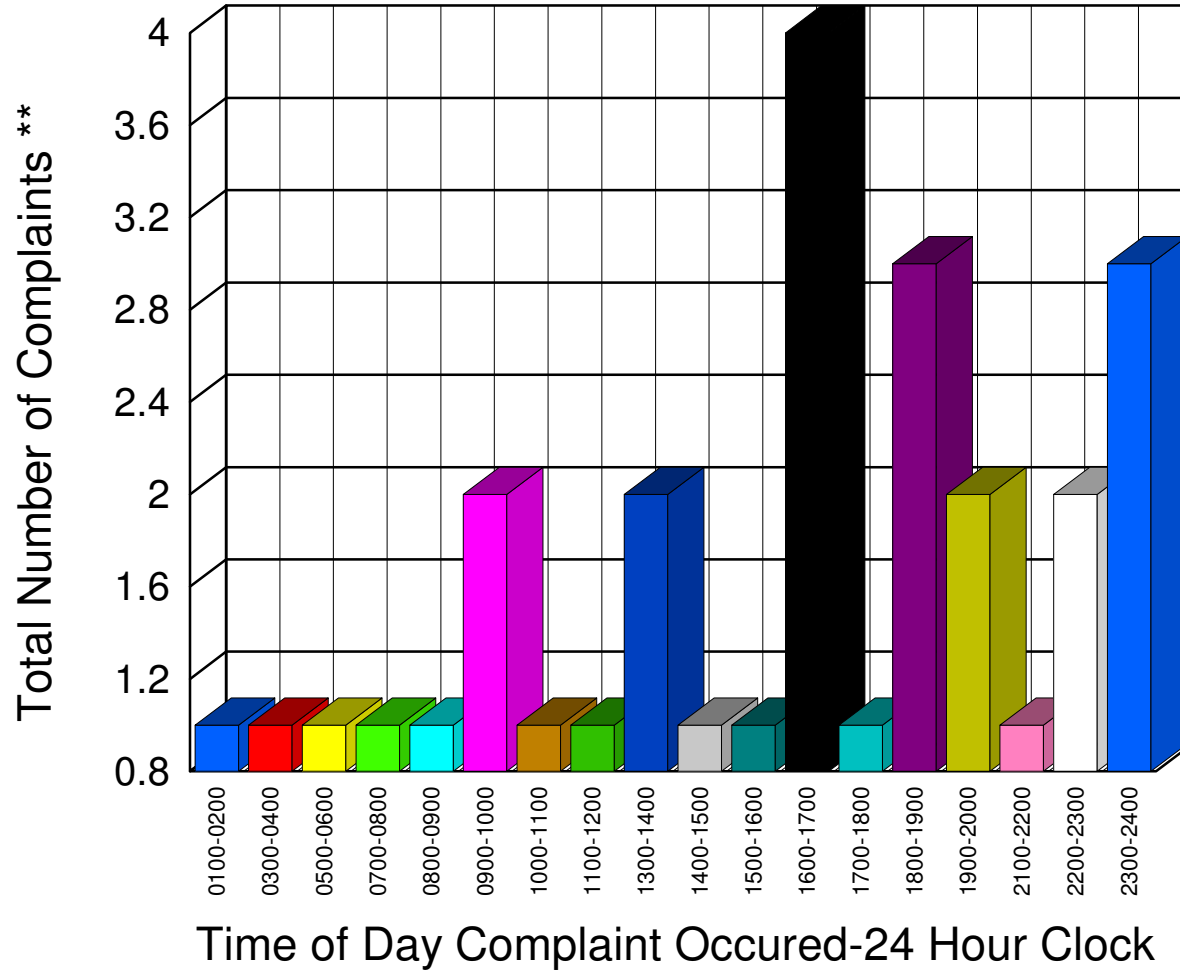

Muskegon County Sheriff's Office

Listing of Offense Reports - Montague Township - 06/01/2009 16:44:15 to 06/30/2009 19:18:09

0100-0200	1
0300-0400	1
0500-0600	1
0700-0800	1
0800-0900	1
0900-1000	2
1000-1100	1
1100-1200	1
1300-1400	2
1400-1500	1
1500-1600	1
1600-1700	4
1700-1800	1
1800-1900	3
1900-2000	2
2100-2200	1
2200-2300	2
2300-2400	3

Total 29

** Complaints taken by Muskegon Sheriff's Office