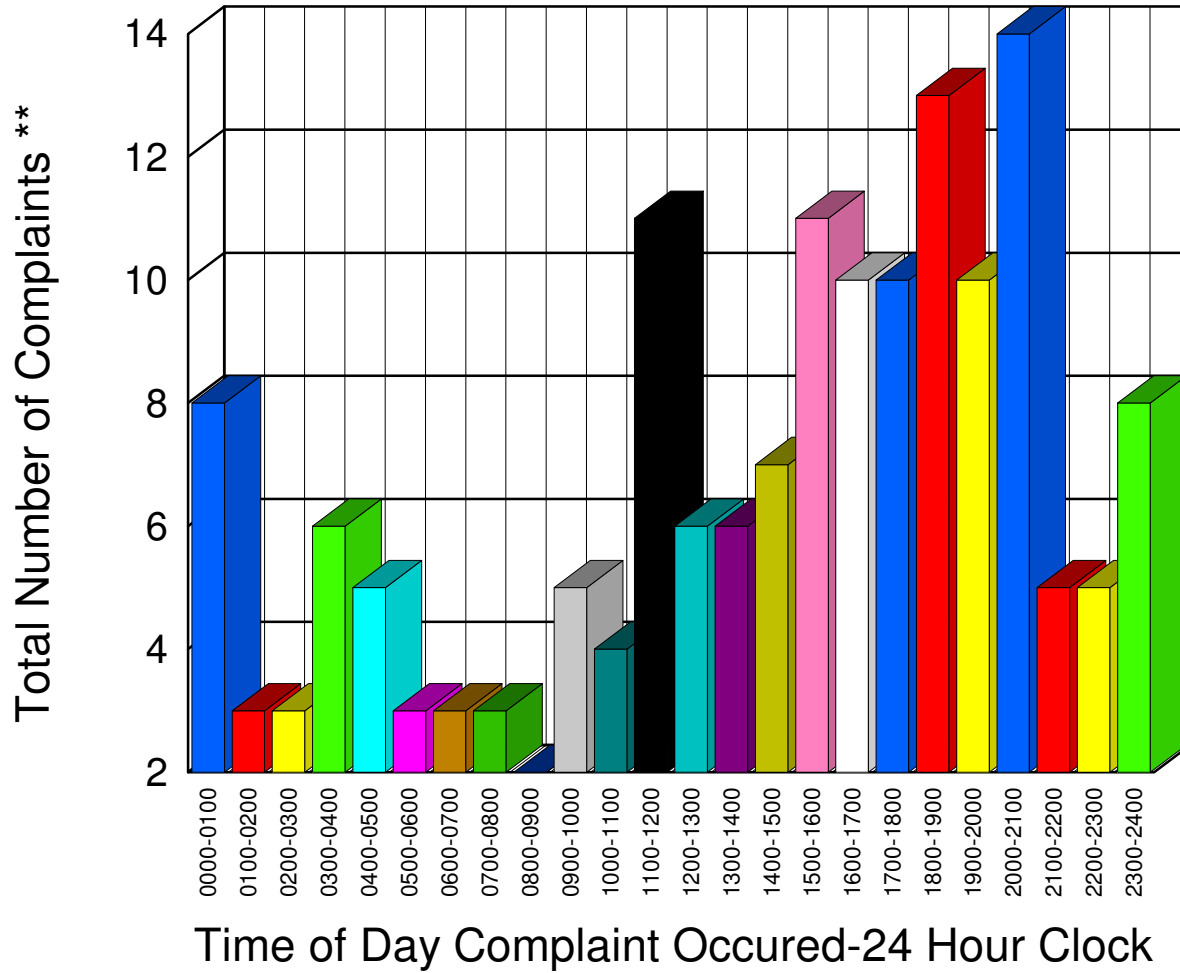

** Complaints taken by Muskegon Sheriff's Office

Muskegon County Sheriff's Office

Listing of Offense Reports - Lakewood Club and Dalton Township - 06/01/2009 00:00:00 to 06/30/2009 23:15:49

0000-0100	14
0100-0200	3
0200-0300	5
0300-0400	5
0500-0600	3
0600-0700	5
0700-0800	5
0800-0900	1
0900-1000	5
1000-1100	3
1100-1200	4
1200-1300	9
1300-1400	10
1400-1500	8
1500-1600	6
1600-1700	9
1700-1800	10
1800-1900	5
1900-2000	11
2000-2100	4
2100-2200	6
2200-2300	7
2300-2400	9

Total 147

** Complaints taken by Muskegon Sheriff's Office

Muskegon County Sheriff's Office

Listing of Offense Reports - Egelston Township - 06/01/2009 01:00:00 to 06/29/2009 13:04:21

0000-0100	8
0100-0200	3
0200-0300	3
0300-0400	6
0400-0500	5
0500-0600	3
0600-0700	3
0700-0800	3
0800-0900	2
0900-1000	5
1000-1100	4
1100-1200	11
1200-1300	6
1300-1400	6
1400-1500	7
1500-1600	11
1600-1700	10
1700-1800	10
1800-1900	13
1900-2000	10
2000-2100	14
2100-2200	5
2200-2300	5
2300-2400	8

Total **161**

** Complaints taken by Muskegon Sheriff's Office

Muskegon County Sheriff's Office

Listing of Offense Reports - Fruitland Township - 06/02/2009 14:19:55 to 06/30/2009 19:00:00

0000-0100	5
0100-0200	1
0200-0300	1
0400-0500	4
0500-0600	2
0600-0700	1
0700-0800	1
1000-1100	2
1100-1200	2
1200-1300	6
1300-1400	1
1400-1500	5
1500-1600	3
1600-1700	4
1700-1800	11
1800-1900	7
1900-2000	5
2000-2100	3
2100-2200	2
2200-2300	4
2300-2400	3

Total 30

** Complaints taken by Muskegon Sheriff's Office

Muskegon County Sheriff's Office

Listing of Offense Reports - White River Township - 06/01/2009 15:14:27 to 06/30/2009 16:22:46

0000-0100	1
0100-0200	1
0200-0300	2
0600-0700	1
0900-1000	1
1300-1400	1
1400-1500	1
1500-1600	1
1600-1700	2
1700-1800	1
1800-1900	1
2200-2300	3
2300-2400	1