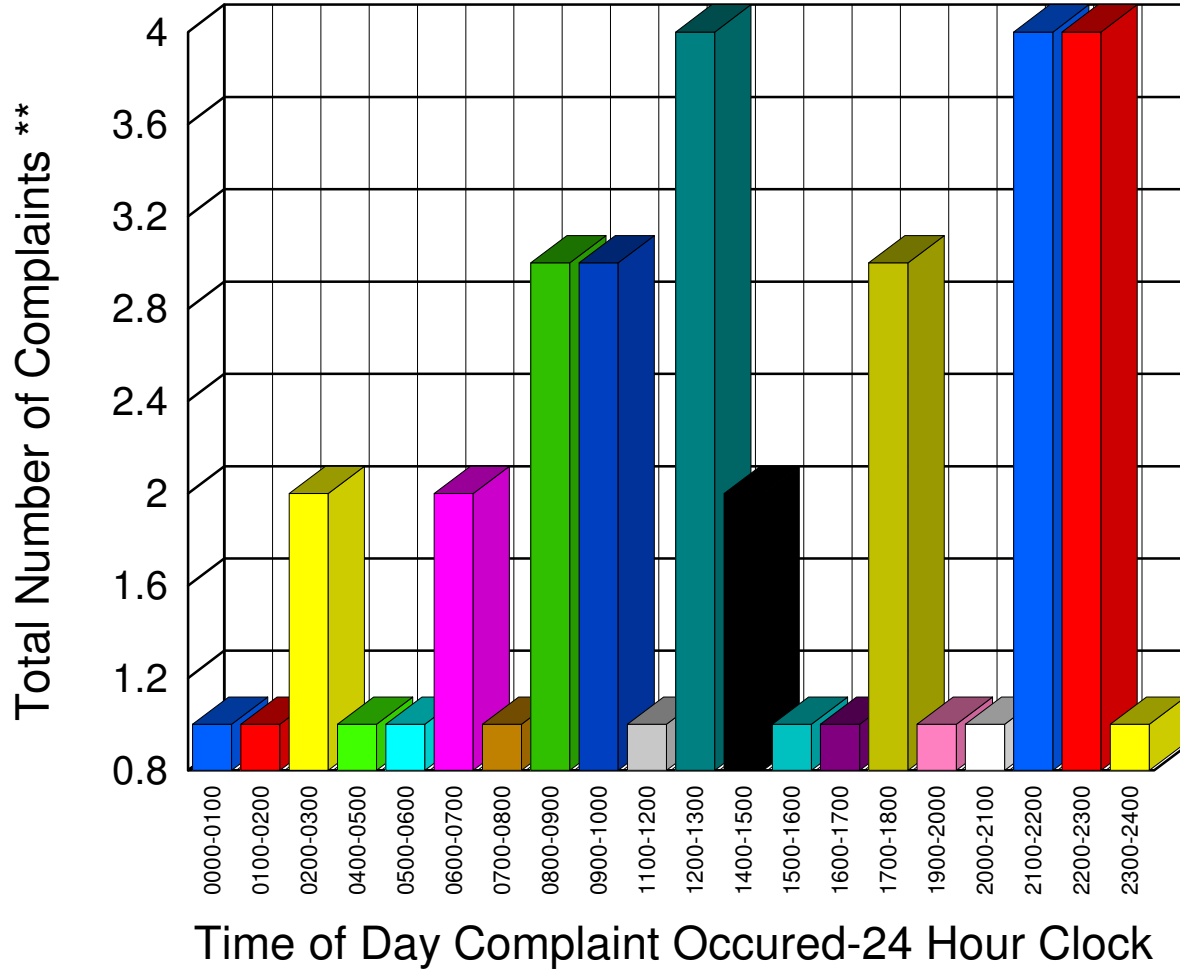

Muskegon County Sheriff's Office

Listing of Offense Reports-- 06/01/2009 00:00:00 to 06/30/2009 23:27:00

0000-0100	46
0100-0200	15
0200-0300	21
0300-0400	16
0400-0500	14
0500-0600	20
0600-0700	17
0700-0800	17
0800-0900	20
0900-1000	24
1000-1100	30
1100-1200	52
1200-1300	39
1300-1400	40
1400-1500	59
1500-1600	57
1600-1700	52
1700-1800	66
1800-1900	55
1900-2000	49
2000-2100	43
2100-2200	38
2200-2300	46
2300-2400	43

Total 879

** Complaints taken by Muskegon Sheriff's Office

Muskegon County Sheriff's Office

Listing of Offense Reports - Blue Lake Township - 06/01/2009 02:49:24 to 06/29/2009 23:00:30

0000-0100	1
0100-0200	1
0200-0300	2
0400-0500	1
0500-0600	1
0600-0700	2
0700-0800	1
0800-0900	3
0900-1000	3
1100-1200	1
1200-1300	4
1400-1500	2
1500-1600	1
1600-1700	1
1700-1800	3
1900-2000	1
2000-2100	1
2100-2200	4
2200-2300	4
2300-2400	1

Total 30

** Complaints taken by Muskegon Sheriff's Office

Muskegon County Sheriff's Office

Listing of Offense Reports - White River Township - 06/01/2009 15:14:27 to 06/30/2009 16:22:46

0000-0100	1
0100-0200	1
0200-0300	2
0600-0700	1
0900-1000	1
1300-1400	1
1400-1500	1
1500-1600	1
1600-1700	2
1700-1800	1
1800-1900	1
2200-2300	3
2300-2400	1

Total 17

** Complaints taken by Muskegon Sheriff's Office

Muskegon County Sheriff's Office

Listing of Offense Reports - Whitehall Township - 06/01/2009 12:45:02 to 06/30/2009 10:47:10

0000-0100	4
0200-0300	1
0300-0400	1
0700-0800	1
0800-0900	2
0900-1000	1
1000-1100	1
1100-1200	1
1200-1300	6
1300-1400	1
1400-1500	2
1500-1600	3
1600-1700	5
1700-1800	2
1800-1900	1
1900-2000	2
2000-2100	1
2100-2200	2
2200-2300	1
2300-2400	5