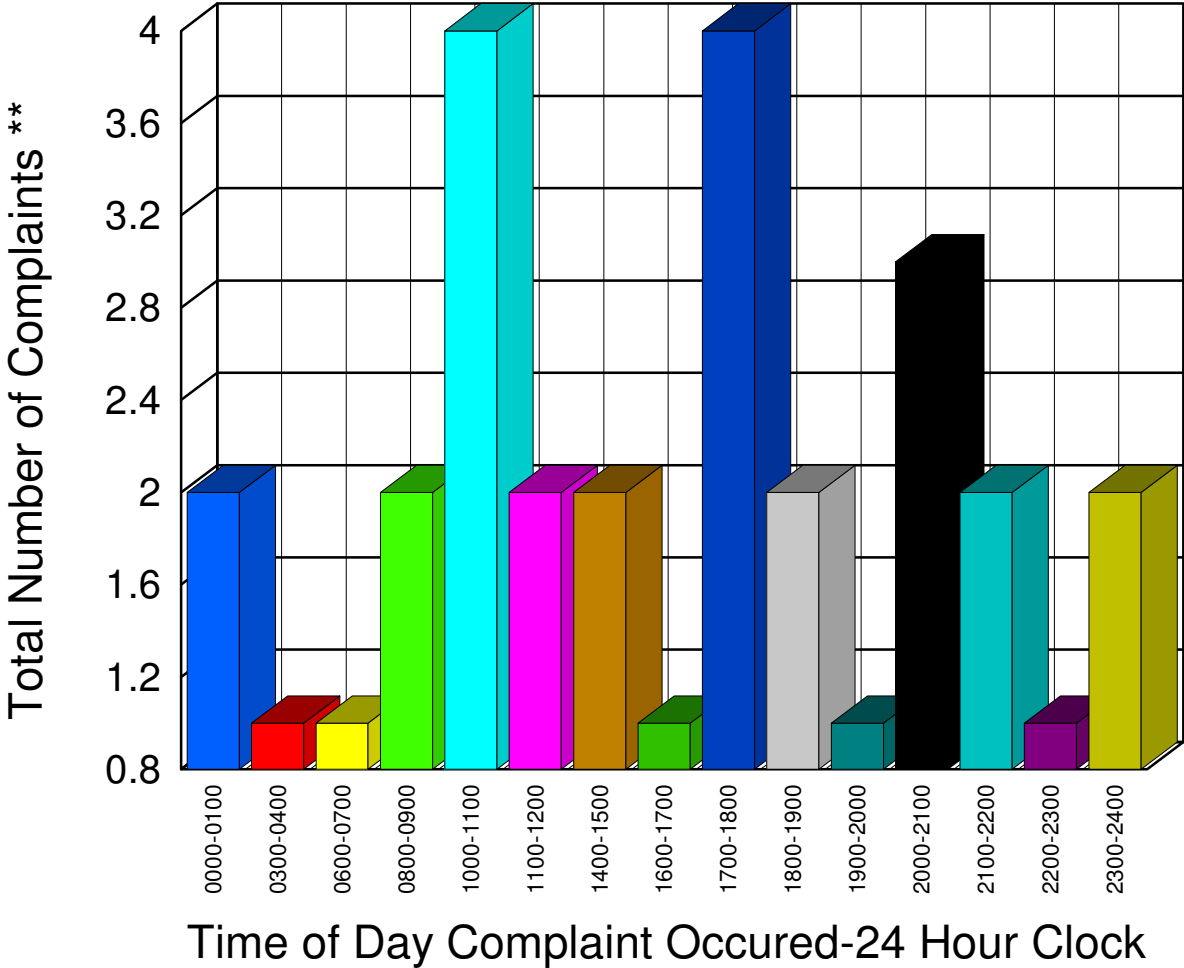

0500-0600	2
0600-0700	1
0800-0900	1
0900-1000	1
1000-1100	1
1100-1200	1
1500-1600	1
1600-1700	1
1700-1800	5
1800-1900	4
1900-2000	2
2000-2100	1
2200-2300	2

Total 23

** Complaints taken by Muskegon Sheriff's Office

Muskegon County Sheriff's Office

Listing of Offense Reports - Sullivan Township - 06/01/2009 09:00:00 to 06/29/2009 23:12:16

0000-0100	2
0300-0400	1
0600-0700	1
0800-0900	2
1000-1100	4
1100-1200	2
1400-1500	2
1600-1700	1
1700-1800	4
1800-1900	2
1900-2000	1
2000-2100	3
2100-2200	2
2200-2300	1
2300-2400	2

Total 30

** Complaints taken by Muskegon Sheriff's Office

Muskegon County Sheriff's Office

Listing of Offense Reports - White River Township - 06/01/2009 15:14:27 to 06/30/2009 16:22:46

0000-0100	1
0100-0200	1
0200-0300	2
0600-0700	1
0900-1000	1
1300-1400	1
1400-1500	1
1500-1600	1
1600-1700	2
1700-1800	1
1800-1900	1
2200-2300	3
2300-2400	1