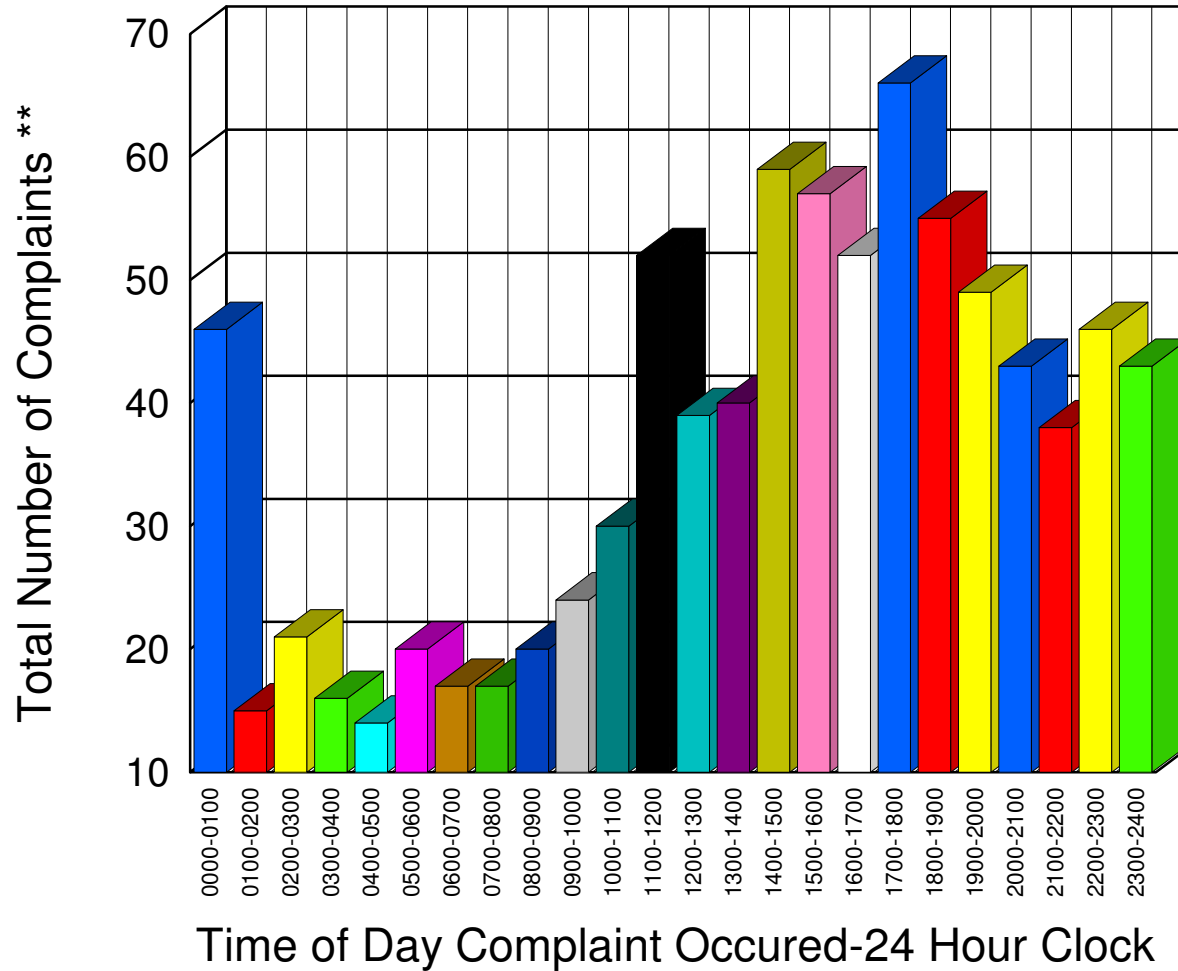

Muskegon County Sheriff's Office

Listing of Offense Reports-- 06/01/2009 00:00:00 to 06/30/2009 23:27:00

0000-0100	46
0100-0200	15
0200-0300	21
0300-0400	16
0400-0500	14
0500-0600	20
0600-0700	17
0700-0800	17
0800-0900	20
0900-1000	24
1000-1100	30
1100-1200	52
1200-1300	39
1300-1400	40
1400-1500	59
1500-1600	57
1600-1700	52
1700-1800	66
1800-1900	55
1900-2000	49
2000-2100	43
2100-2200	38
2200-2300	46
2300-2400	43

Total 879

** Complaints taken by Muskegon Sheriff's Office

Muskegon County Sheriff's Office

Listing of Offense Reports - Blue Lake Township - 06/01/2009 02:49:24 to 06/29/2009 23:00:30

0000-0100	1
0100-0200	1
0200-0300	2
0400-0500	1
0500-0600	1
0600-0700	2
0700-0800	1
0800-0900	3
0900-1000	3
1100-1200	1
1200-1300	4
1400-1500	2
1500-1600	1
1600-1700	1
1700-1800	3
1900-2000	1
2000-2100	1
2100-2200	4
2200-2300	4
2300-2400	1

Total 30

** Complaints taken by Muskegon Sheriff's Office

Muskegon County Sheriff's Office

Listing of Offense Reports - White River Township - 06/01/2009 15:14:27 to 06/30/2009 16:22:46

0000-0100	1
0100-0200	1
0200-0300	2
0600-0700	1
0900-1000	1
1300-1400	1
1400-1500	1
1500-1600	1
1600-1700	2
1700-1800	1
1800-1900	1
2200-2300	3
2300-2400	1

Total 17

** Complaints taken by Muskegon Sheriff's Office

Muskegon County Sheriff's Office

Listing of Offense Reports - Whitehall Township - 06/01/2009 12:45:02 to 06/30/2009 10:47:10

0000-0100	4
0200-0300	1
0300-0400	1
0700-0800	1
0800-0900	2
0900-1000	1
1000-1100	1
1100-1200	1
1200-1300	6
1300-1400	1
1400-1500	2
1500-1600	3
1600-1700	5
1700-1800	2
1800-1900	1
1900-2000	2
2000-2100	1
2100-2200	2
2200-2300	1
2300-2400	5