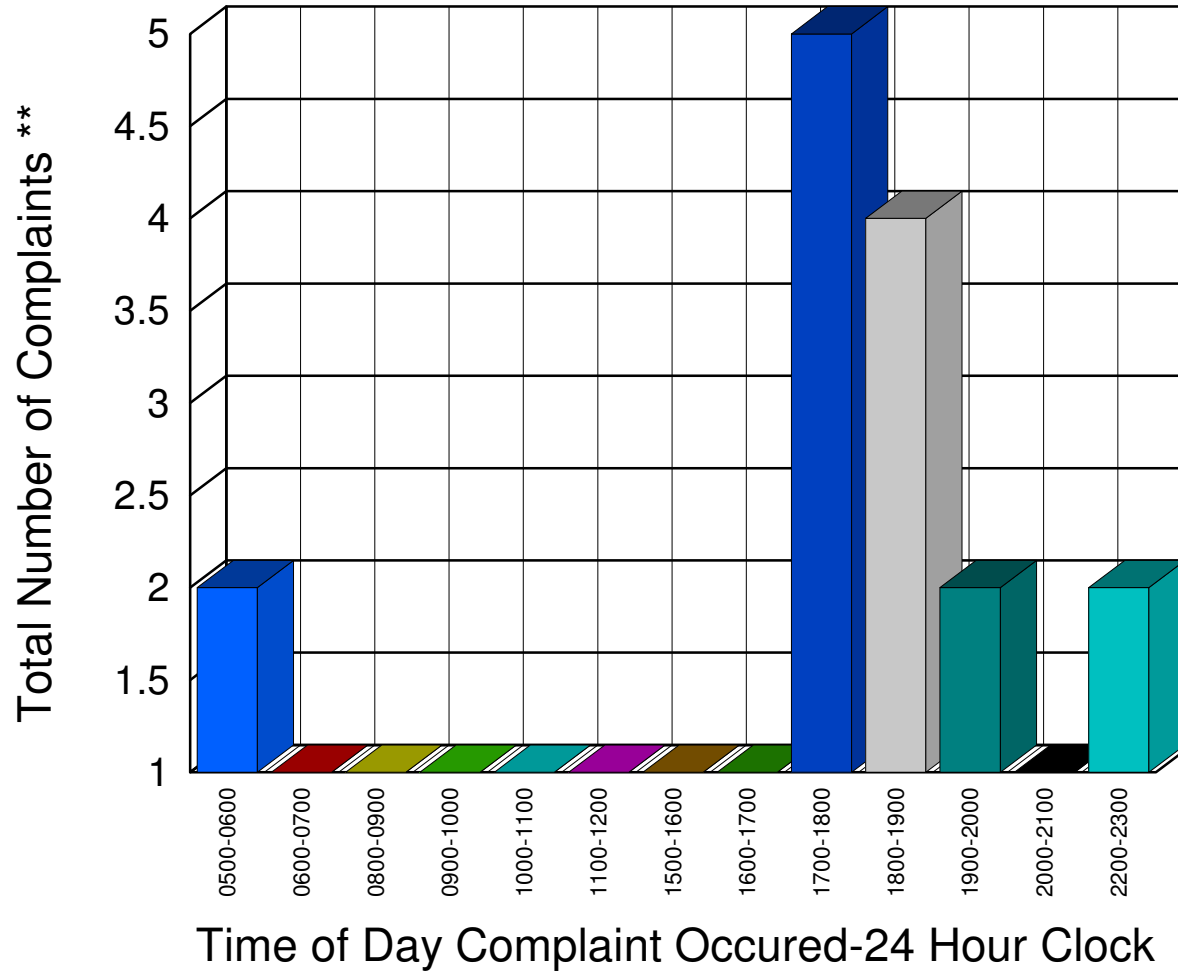

Muskegon County Sheriff's Office

Listing of Offense Reports - Ravenna Village and Township - 06/01/2009 05:57:00 to 06/28/2009 19:34:53

0500-0600	2
0600-0700	1
0800-0900	1
0900-1000	1
1000-1100	1
1100-1200	1
1500-1600	1
1600-1700	1
1700-1800	5
1800-1900	4
1900-2000	2
2000-2100	1
2200-2300	2

Total 23

** Complaints taken by Muskegon Sheriff's Office