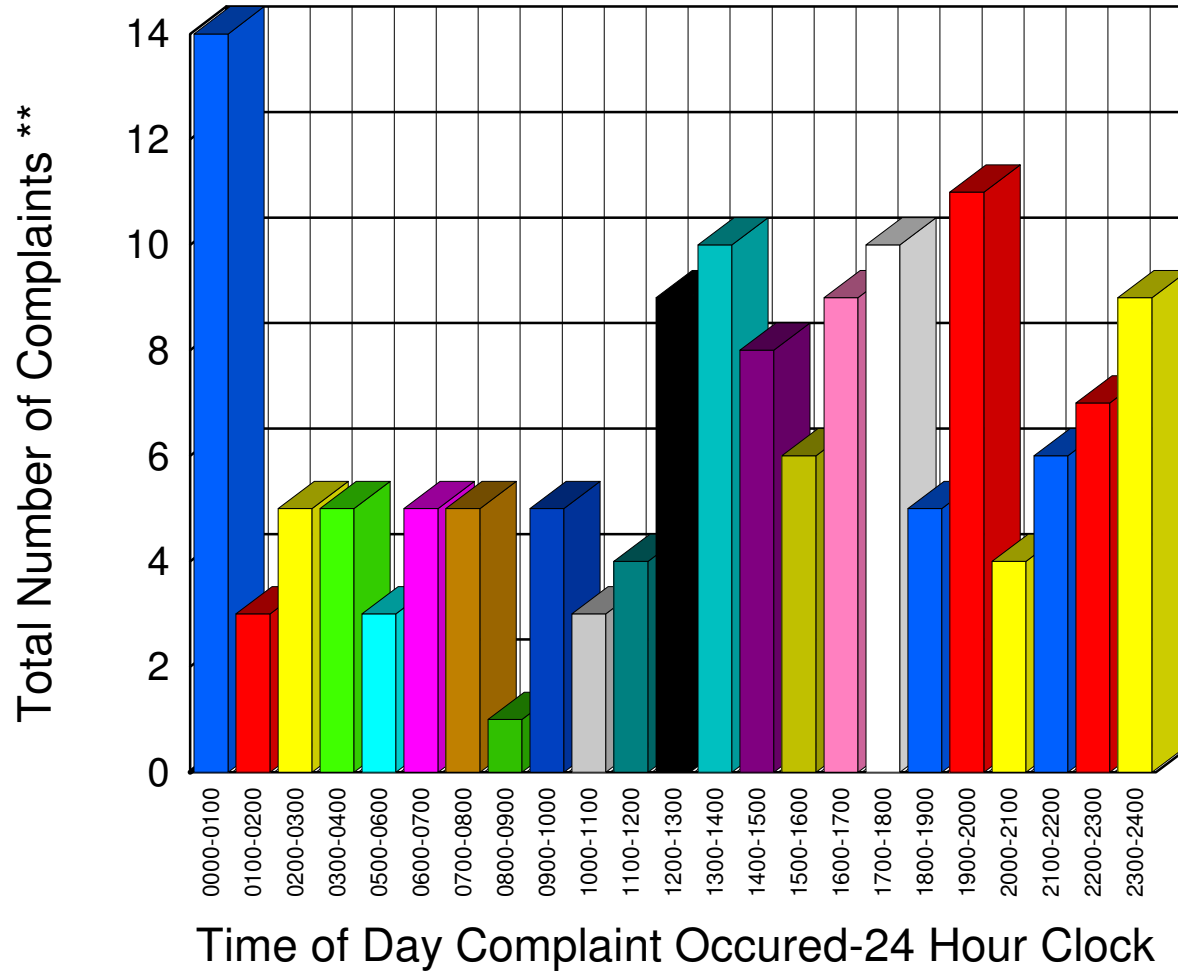

Muskegon County Sheriff's Office

Listing of Offense Reports - Lakewood Club and Dalton Township - 06/01/2009 00:00:00 to 06/30/2009 23:15:49

0000-0100	14
0100-0200	3
0200-0300	5
0300-0400	5
0500-0600	3
0600-0700	5
0700-0800	5
0800-0900	1
0900-1000	5
1000-1100	3
1100-1200	4
1200-1300	9
1300-1400	10
1400-1500	8
1500-1600	6
1600-1700	9
1700-1800	10
1800-1900	5
1900-2000	11
2000-2100	4
2100-2200	6
2200-2300	7
2300-2400	9

Total 147

** Complaints taken by Muskegon Sheriff's Office