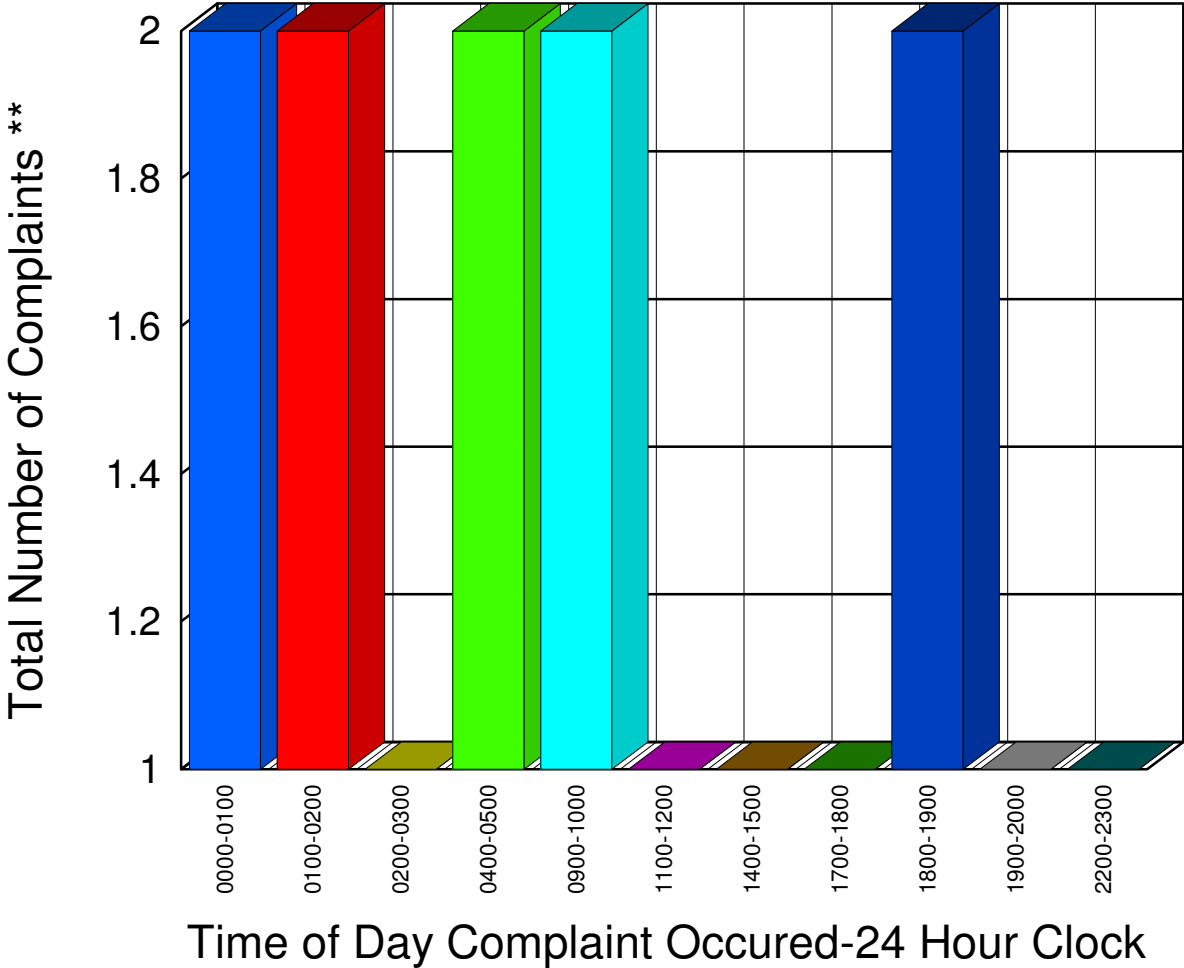

Muskegon County Sheriff's Office

Listing of Offense Reports - Moorland Township - 06/01/2009 00:43:12 to 06/30/2009 11:17:49

0000-0100	2
0100-0200	2
0200-0300	1
0400-0500	2
0900-1000	2
1100-1200	1
1400-1500	1
1700-1800	1
1800-1900	2
1900-2000	1
2200-2300	1

Total	16

** Complaints taken by Muskegon Sheriff's Office