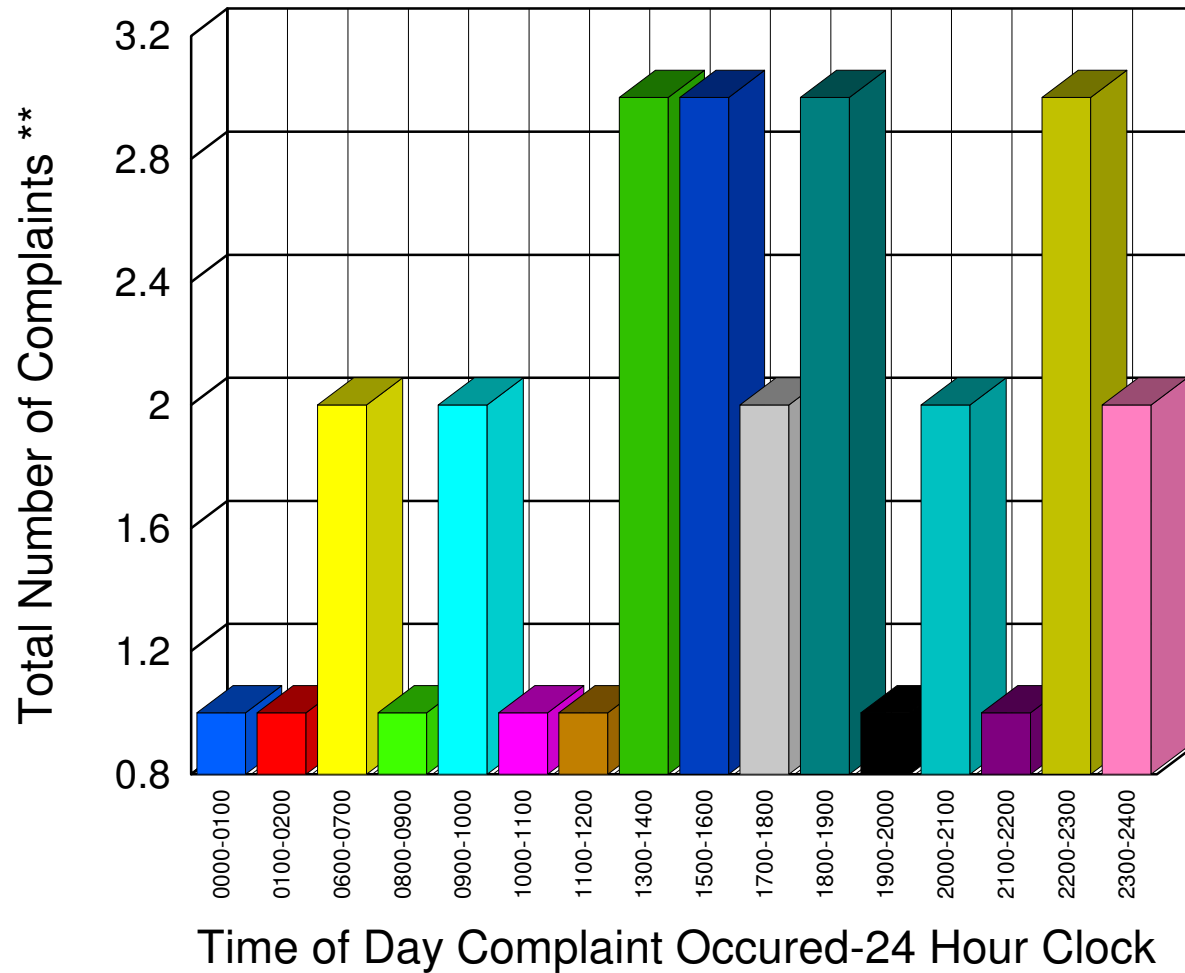

Muskegon County Sheriff's Office

Listing of Offense Reports--Montague Township 05/02/2006 to 05/30/2006

0000-0100	1
0100-0200	1
0600-0700	2
0800-0900	1
0900-1000	2
1000-1100	1
1100-1200	1
1300-1400	3
1500-1600	3
1700-1800	2
1800-1900	3
1900-2000	1
2000-2100	2
2100-2200	1
2200-2300	3
2300-2400	2

Total **29**

** Complaints taken by Muskegon Sheriff's Office