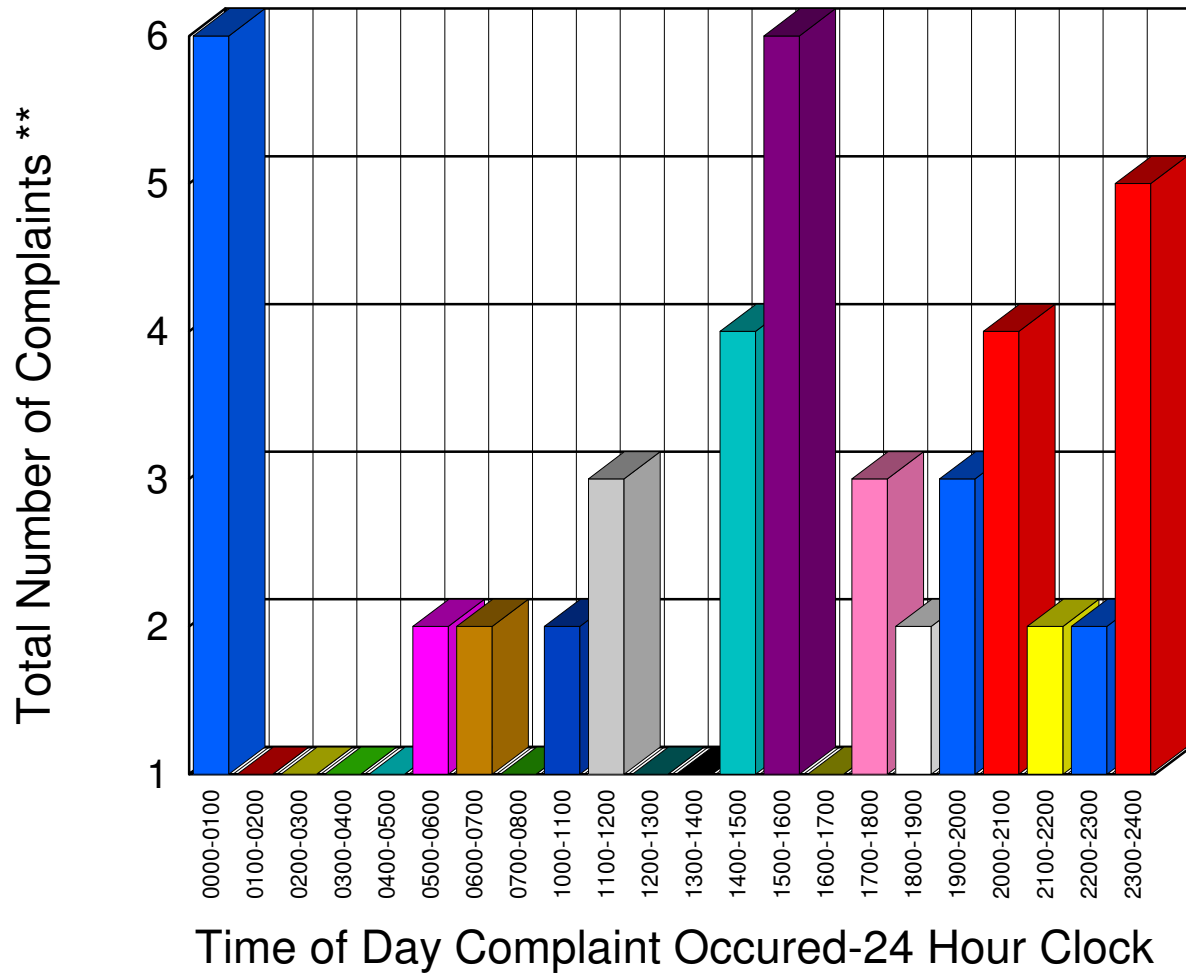

Total 33

** Complaints taken by Muskegon Sheriff's Office

Muskegon County Sheriff's Office

Listing of Offense Reports--Sullivan Township 05/01/2006 to 05/31/2006

0000-0100	2
0300-0400	1
0500-0600	1
0700-0800	2
0800-0900	1
0900-1000	2
1100-1200	2
1200-1300	1
1400-1500	1
1500-1600	4
1600-1700	4
1700-1800	3
1800-1900	1
1900-2000	3
2000-2100	1
2100-2200	2
2200-2300	1

Total **32**

** Complaints taken by Muskegon Sheriff's Office

Muskegon County Sheriff's Office

Listing of Offense Reports--White River Township 05/04/2006 to 05/30/2006

<u>0000-0100</u>	<u>1</u>
<u>0700-0800</u>	<u>1</u>
<u>1200-1300</u>	<u>1</u>
<u>1400-1500</u>	<u>1</u>
<u>1500-1600</u>	<u>1</u>
<u>1700-1800</u>	<u>1</u>
<u>2100-2200</u>	<u>2</u>
<u>2200-2300</u>	<u>1</u>
<u>2300-2400</u>	<u>1</u>

Total	10
-------	----

** Complaints taken by Muskegon Sheriff's Office

Muskegon County Sheriff's Office

Listing of Offense Reports--Whitehall Township 05/01/2006 to 05/31/2006

0000-0100	6
0100-0200	1
0200-0300	1
0300-0400	1
0400-0500	1
0500-0600	2
0600-0700	2
0700-0800	1
1000-1100	2
1100-1200	3
1200-1300	1
1300-1400	1
1400-1500	4
1500-1600	6
1600-1700	1
1700-1800	3
1800-1900	2
1900-2000	3
2000-2100	4
2100-2200	2
2200-2300	2
2300-2400	5