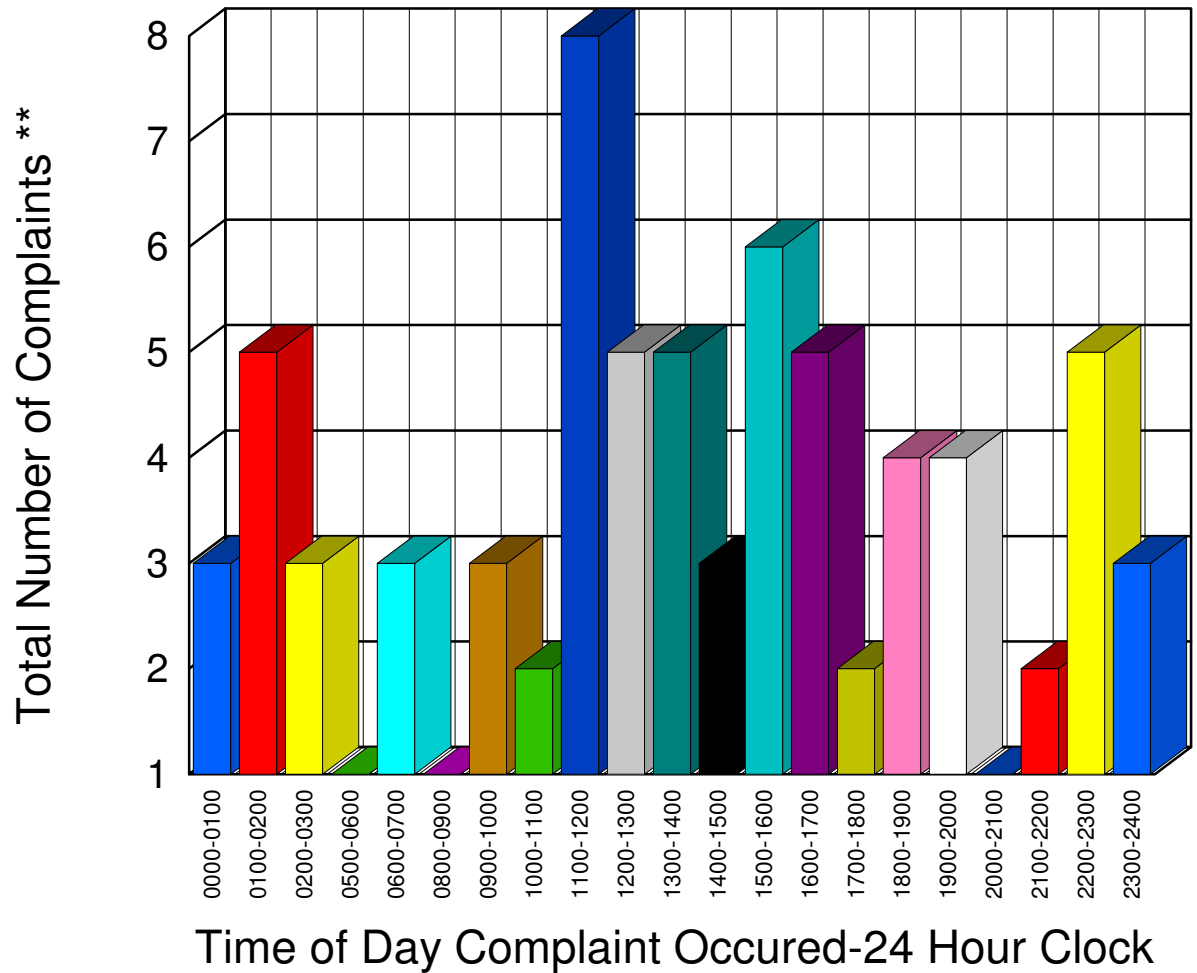

Total 190

** Complaints taken by Muskegon Sheriff's Office

Muskegon County Sheriff's Office

Listing of Offense Reports--Fruitland Township 05/02/2006 to 05/31/2006

0000-0100	3
0100-0200	5
0200-0300	3
0500-0600	1
0600-0700	3
0800-0900	1
0900-1000	3
1000-1100	2
1100-1200	8
1200-1300	5
1300-1400	5
1400-1500	3
1500-1600	6
1600-1700	5
1700-1800	2
1800-1900	4
1900-2000	4
2000-2100	1
2100-2200	2
2200-2300	5
2300-2400	3

Total **32**

** Complaints taken by Muskegon Sheriff's Office

Muskegon County Sheriff's Office

Listing of Offense Reports--White River Township 05/04/2006 to 05/30/2006

<u>0000-0100</u>	<u>1</u>
<u>0700-0800</u>	<u>1</u>
<u>1200-1300</u>	<u>1</u>
<u>1400-1500</u>	<u>1</u>
<u>1500-1600</u>	<u>1</u>
<u>1700-1800</u>	<u>1</u>
<u>2100-2200</u>	<u>2</u>
<u>2200-2300</u>	<u>1</u>
<u>2300-2400</u>	<u>1</u>

Total	10
-------	----

** Complaints taken by Muskegon Sheriff's Office

Muskegon County Sheriff's Office

Listing of Offense Reports--Whitehall Township 05/01/2006 to 05/31/2006

0000-0100	6
0100-0200	1
0200-0300	1
0300-0400	1
0400-0500	1
0500-0600	2
0600-0700	2
0700-0800	1
1000-1100	2
1100-1200	3
1200-1300	1
1300-1400	1
1400-1500	4
1500-1600	6
1600-1700	1
1700-1800	3
1800-1900	2
1900-2000	3
2000-2100	4
2100-2200	2
2200-2300	2
2300-2400	5