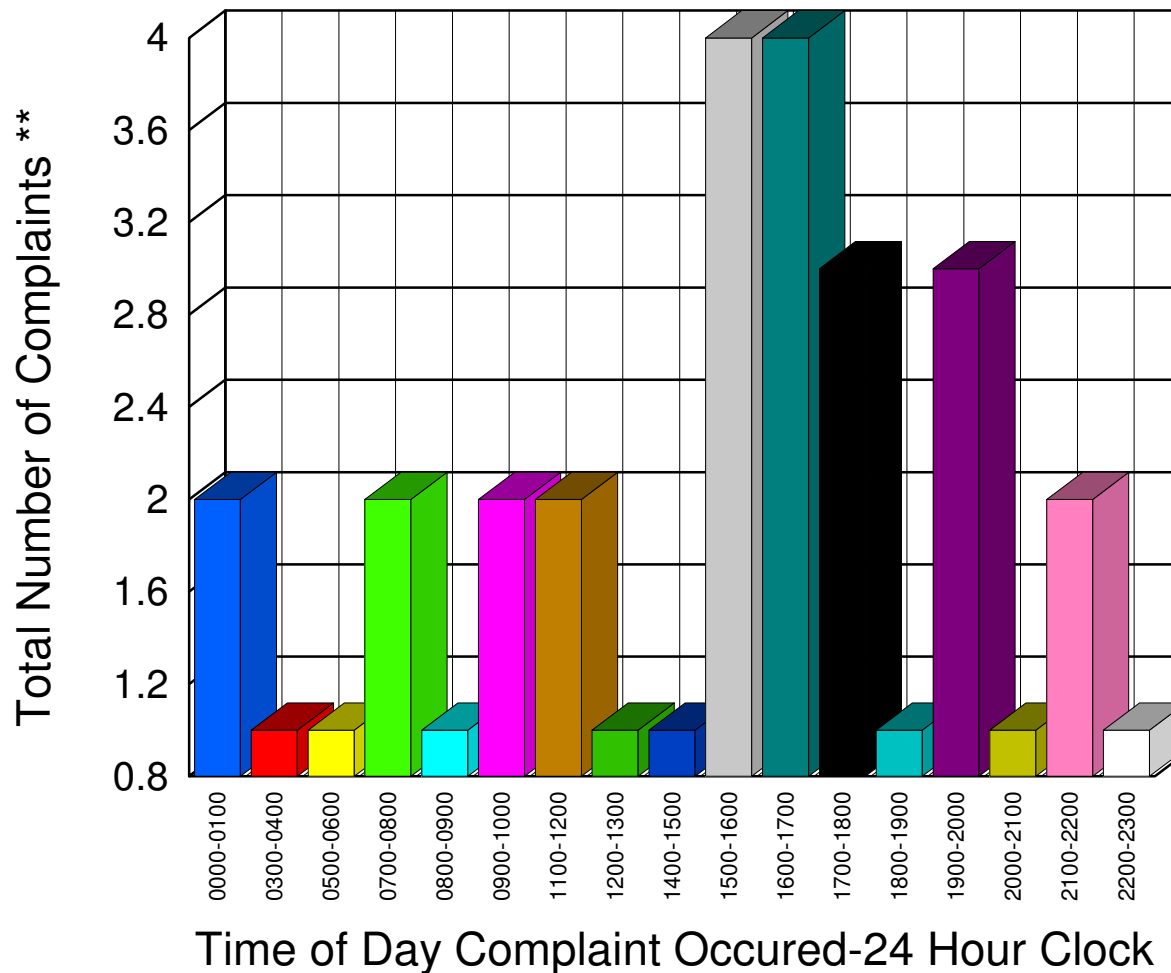

---

Total 33

\*\* Complaints taken by Muskegon Sheriff's Office

# Muskegon County Sheriff's Office

Listing of Offense Reports--Sullivan Township 05/01/2006 to 05/31/2006

0000-0100	2
0300-0400	1
0500-0600	1
0700-0800	2
0800-0900	1
0900-1000	2
1100-1200	2
1200-1300	1
1400-1500	1
1500-1600	4
1600-1700	4
1700-1800	3
1800-1900	1
1900-2000	3
2000-2100	1
2100-2200	2
2200-2300	1