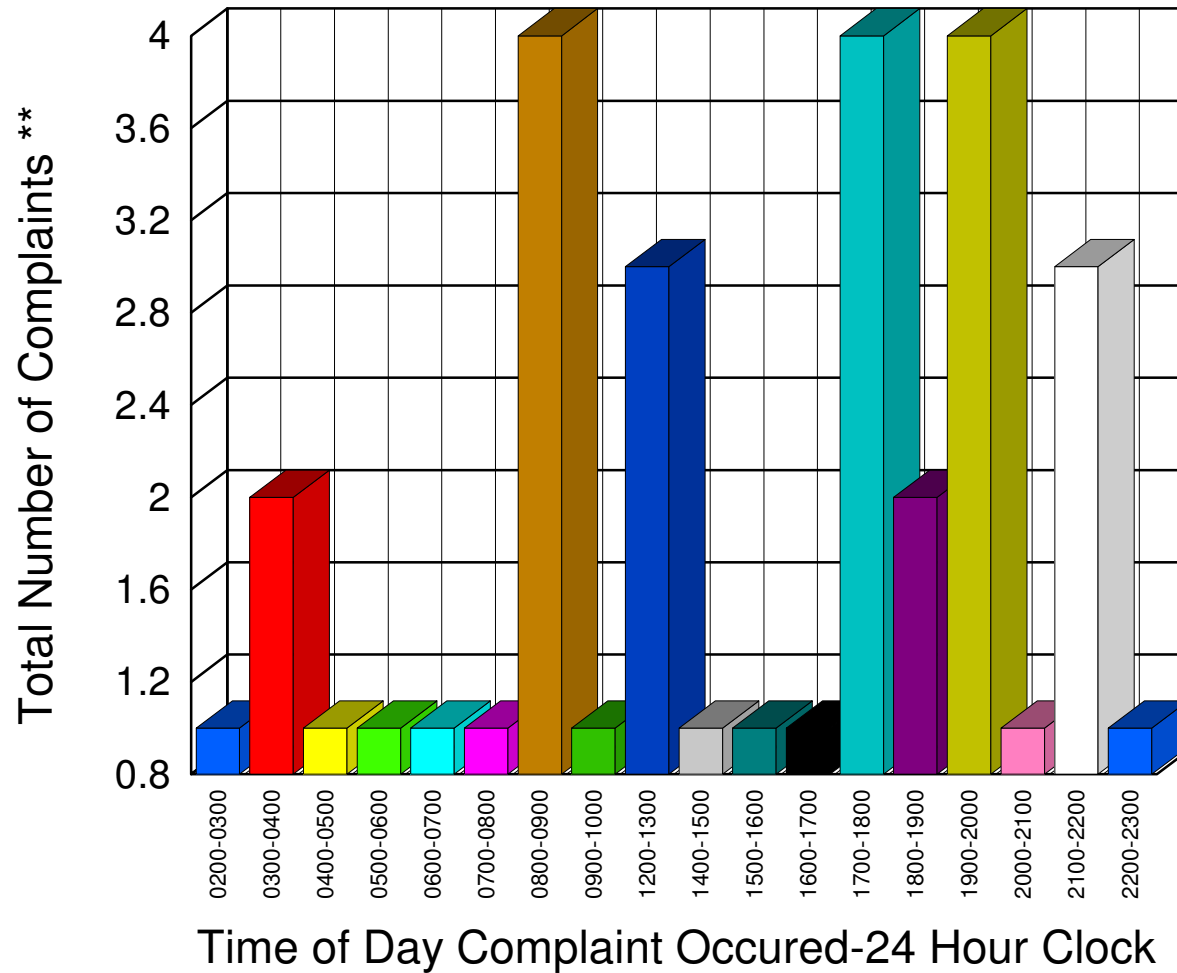

Muskegon County Sheriff's Office

Listing of Offense Reports--Ravenna and Ravenna Township 05/02/2006 to 05/31/2006

0200-0300	1
0300-0400	2
0400-0500	1
0500-0600	1
0600-0700	1
0700-0800	1
0800-0900	4
0900-1000	1
1200-1300	3
1400-1500	1
1500-1600	1
1600-1700	1
1700-1800	4
1800-1900	2
1900-2000	4
2000-2100	1
2100-2200	3
2200-2300	1

Total 33

** Complaints taken by Muskegon Sheriff's Office