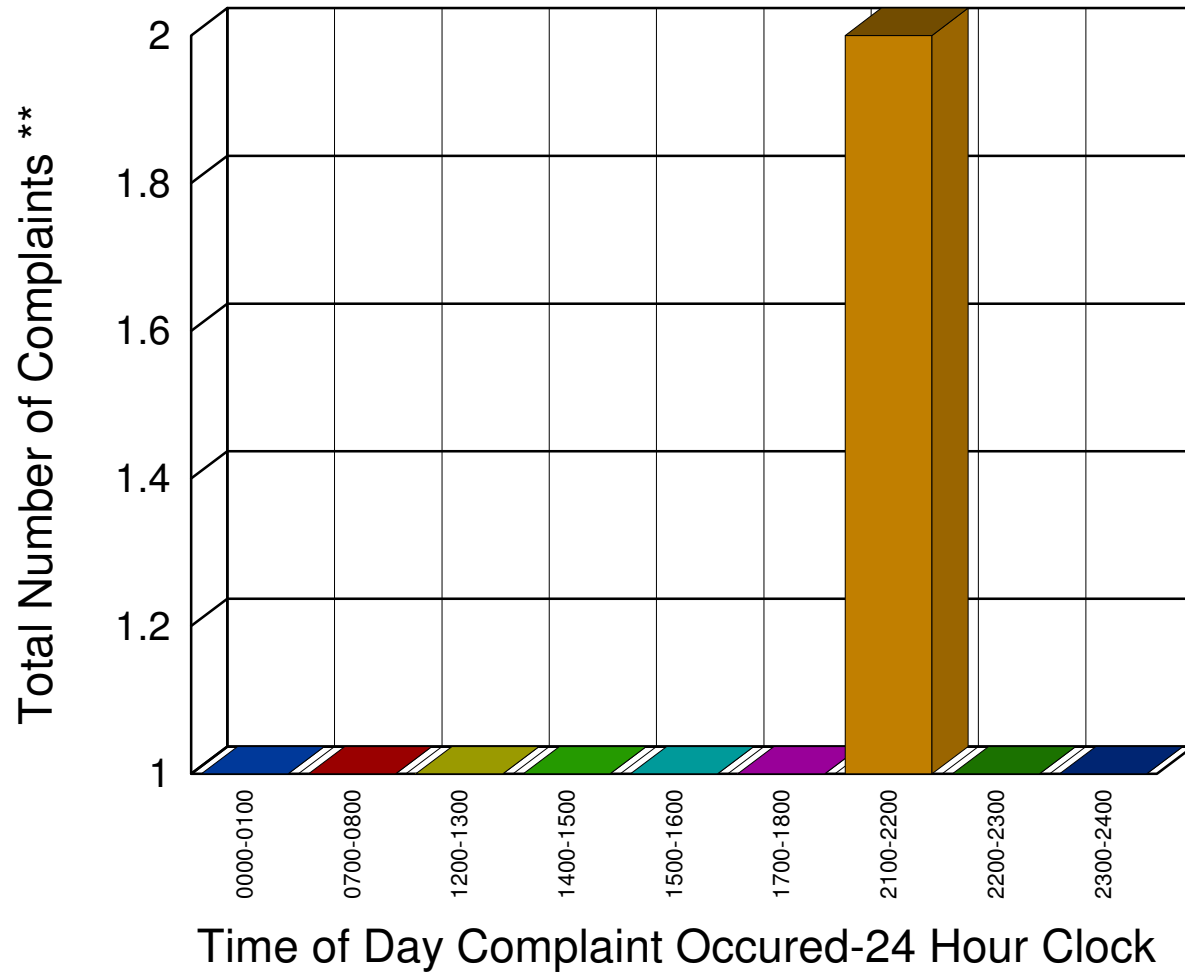

Muskegon County Sheriff's Office

Listing of Offense Reports--White River Township 05/04/2006 to 05/30/2006

<u>0000-0100</u>	<u>1</u>
<u>0700-0800</u>	<u>1</u>
<u>1200-1300</u>	<u>1</u>
<u>1400-1500</u>	<u>1</u>
<u>1500-1600</u>	<u>1</u>
<u>1700-1800</u>	<u>1</u>
<u>2100-2200</u>	<u>2</u>
<u>2200-2300</u>	<u>1</u>
<u>2300-2400</u>	<u>1</u>

Total	10

** Complaints taken by Muskegon Sheriff's Office