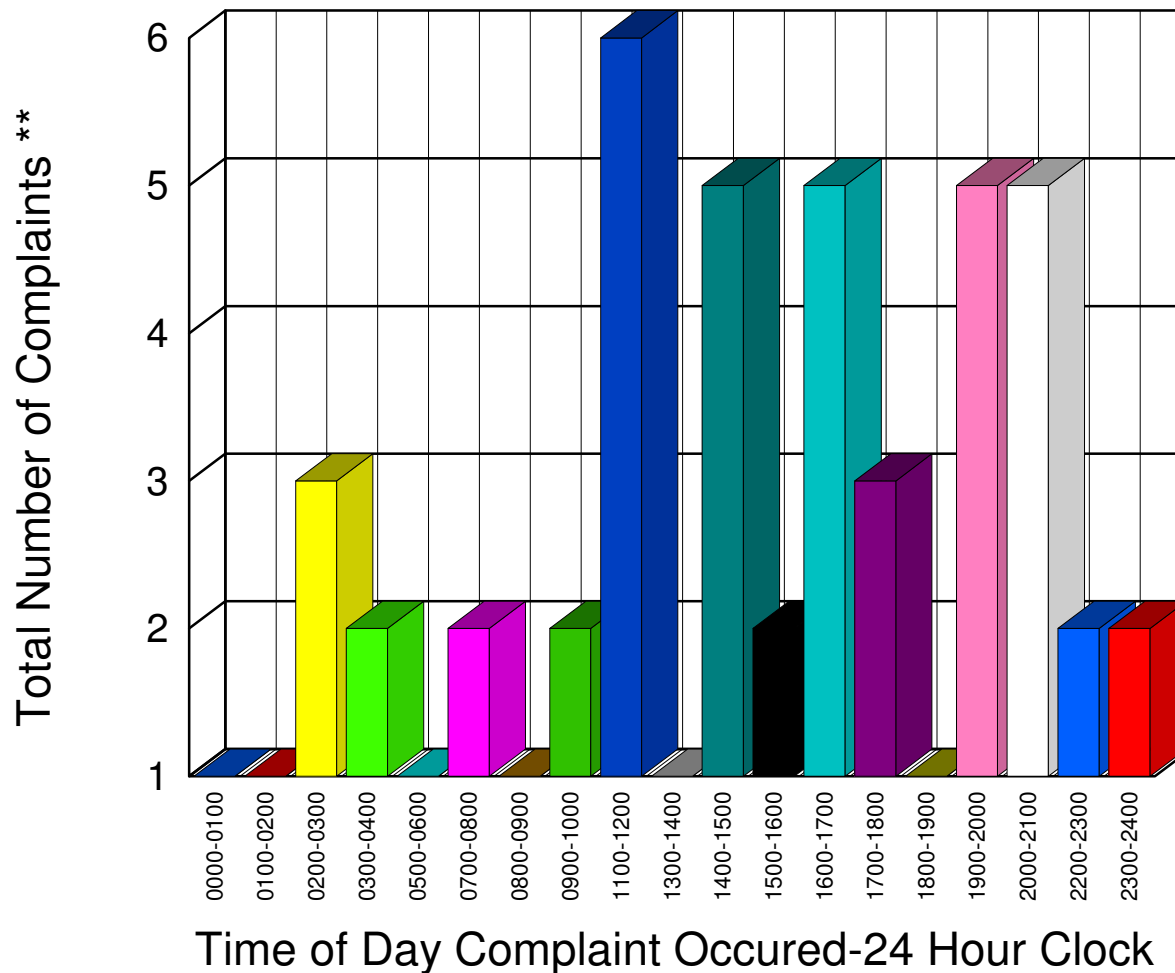

Muskegon County Sheriff's Office

Listing of Offense Reports--HoltonTownship 05/01/2006 to 05/31/2006

0000-0100	1
0100-0200	1
0200-0300	3
0300-0400	2
0500-0600	1
0700-0800	2
0800-0900	1
0900-1000	2
1100-1200	6
1300-1400	1
1400-1500	5
1500-1600	2
1600-1700	5
1700-1800	3
1800-1900	1
1900-2000	5
2000-2100	5
2200-2300	2
2300-2400	2

Total **50**

** Complaints taken by Muskegon Sheriff's Office