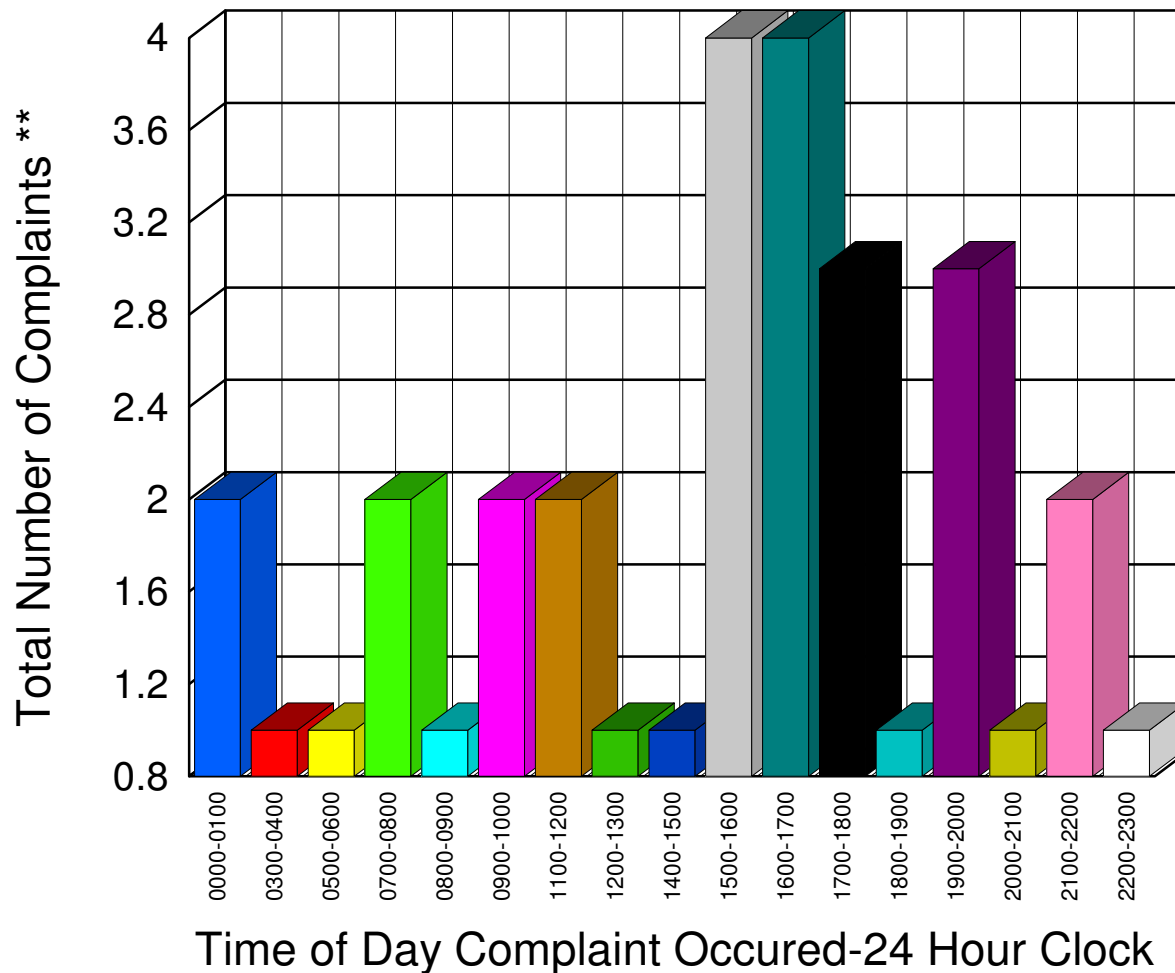

Total 34

** Complaints taken by Muskegon Sheriff's Office

Muskegon County Sheriff's Office

Listing of Offense Reports--Ravenna and Ravenna Township 05/02/2006 to 05/31/2006

0200-0300	1
0300-0400	2
0400-0500	1
0500-0600	1
0600-0700	1
0700-0800	1
0800-0900	4
0900-1000	1
1200-1300	3
1400-1500	1
1500-1600	1
1600-1700	1
1700-1800	4
1800-1900	2
1900-2000	4
2000-2100	1
2100-2200	3
2200-2300	1

Total 33

** Complaints taken by Muskegon Sheriff's Office

Muskegon County Sheriff's Office

Listing of Offense Reports--Sullivan Township 05/01/2006 to 05/31/2006

0000-0100	2
0300-0400	1
0500-0600	1
0700-0800	2
0800-0900	1
0900-1000	2
1100-1200	2
1200-1300	1
1400-1500	1
1500-1600	4
1600-1700	4
1700-1800	3
1800-1900	1
1900-2000	3
2000-2100	1
2100-2200	2
2200-2300	1

Total **32**

** Complaints taken by Muskegon Sheriff's Office

Muskegon County Sheriff's Office

Listing of Offense Reports--White River Township 05/04/2006 to 05/30/2006

<u>0000-0100</u>	<u>1</u>
<u>0700-0800</u>	<u>1</u>
<u>1200-1300</u>	<u>1</u>
<u>1400-1500</u>	<u>1</u>
<u>1500-1600</u>	<u>1</u>
<u>1700-1800</u>	<u>1</u>
<u>2100-2200</u>	<u>2</u>
<u>2200-2300</u>	<u>1</u>
<u>2300-2400</u>	<u>1</u>