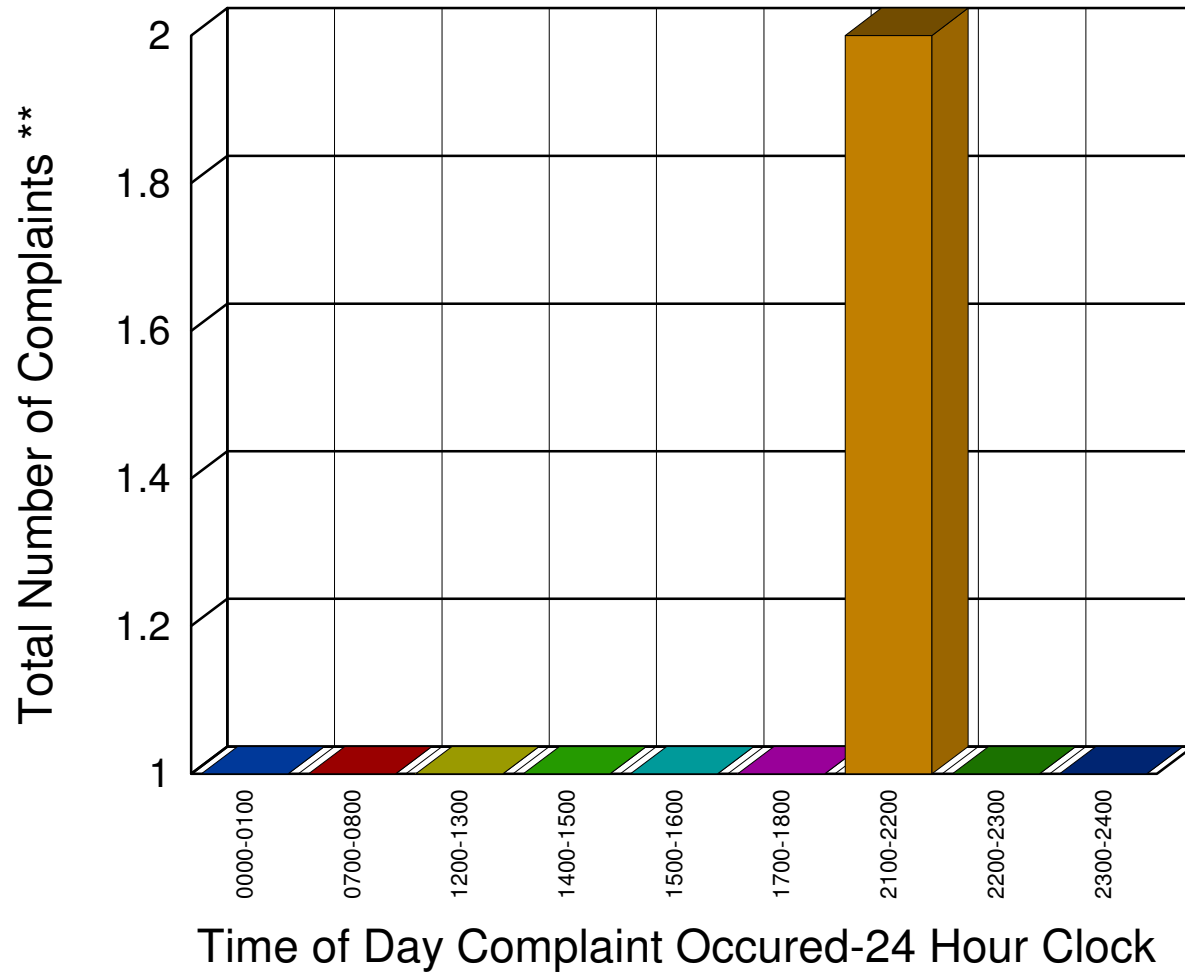

Total 33

** Complaints taken by Muskegon Sheriff's Office

Muskegon County Sheriff's Office

Listing of Offense Reports--Sullivan Township 05/01/2006 to 05/31/2006

0000-0100	2
0300-0400	1
0500-0600	1
0700-0800	2
0800-0900	1
0900-1000	2
1100-1200	2
1200-1300	1
1400-1500	1
1500-1600	4
1600-1700	4
1700-1800	3
1800-1900	1
1900-2000	3
2000-2100	1
2100-2200	2
2200-2300	1

Total **32**

** Complaints taken by Muskegon Sheriff's Office

Muskegon County Sheriff's Office

Listing of Offense Reports--White River Township 05/04/2006 to 05/30/2006

<u>0000-0100</u>	<u>1</u>
<u>0700-0800</u>	<u>1</u>
<u>1200-1300</u>	<u>1</u>
<u>1400-1500</u>	<u>1</u>
<u>1500-1600</u>	<u>1</u>
<u>1700-1800</u>	<u>1</u>
<u>2100-2200</u>	<u>2</u>
<u>2200-2300</u>	<u>1</u>
<u>2300-2400</u>	<u>1</u>