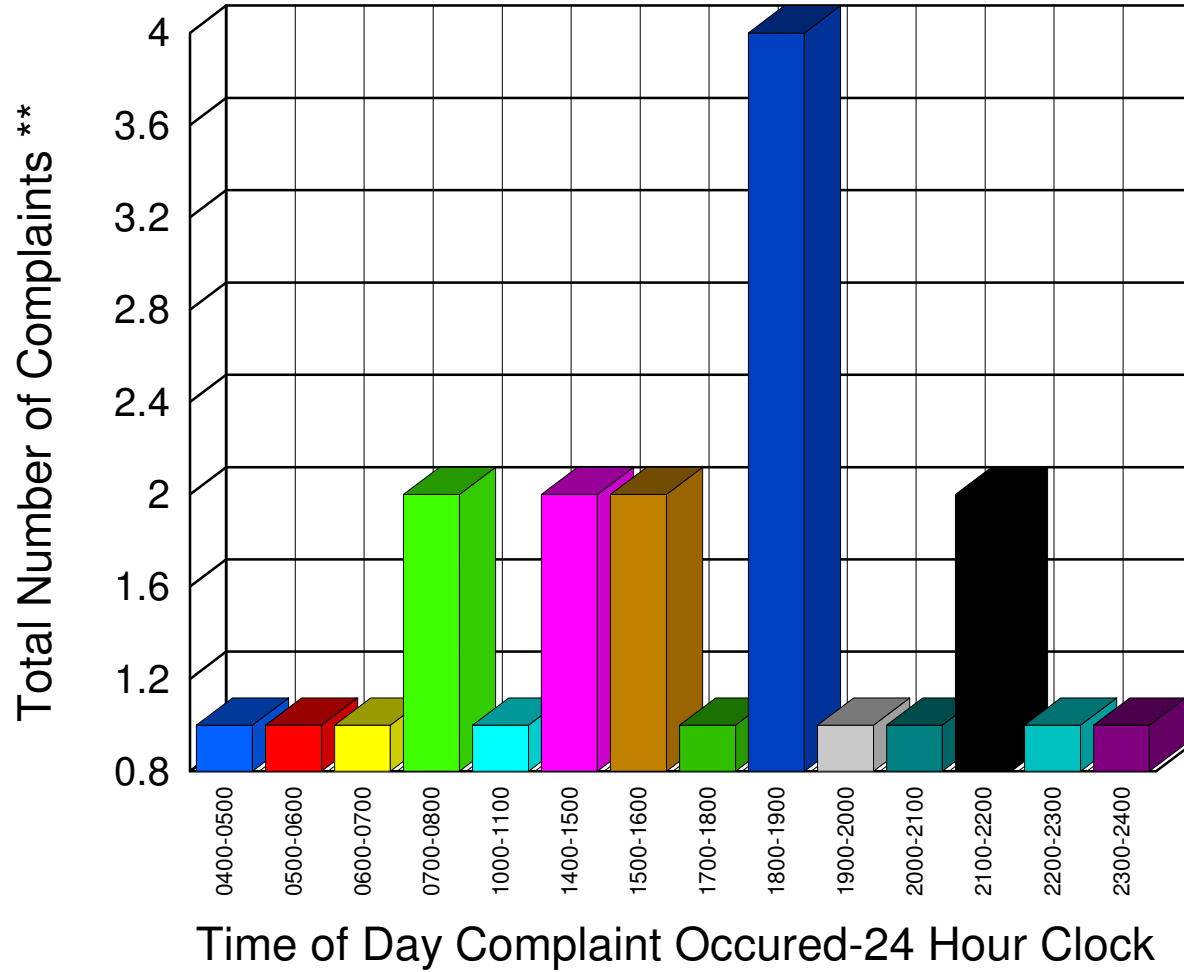

Muskegon County Sheriff's Office

Listing of Offense Reports - Montague Township - 05/04/2009 14:46:15 to 05/31/2009 22:23:41

0400-0500	1
0500-0600	1
0600-0700	1
0700-0800	2
1000-1100	1
1400-1500	2
1500-1600	2
1700-1800	1
1800-1900	4
1900-2000	1
2000-2100	1
2100-2200	2
2200-2300	1
2300-2400	1

Total	21

** Complaints taken by Muskegon Sheriff's Office