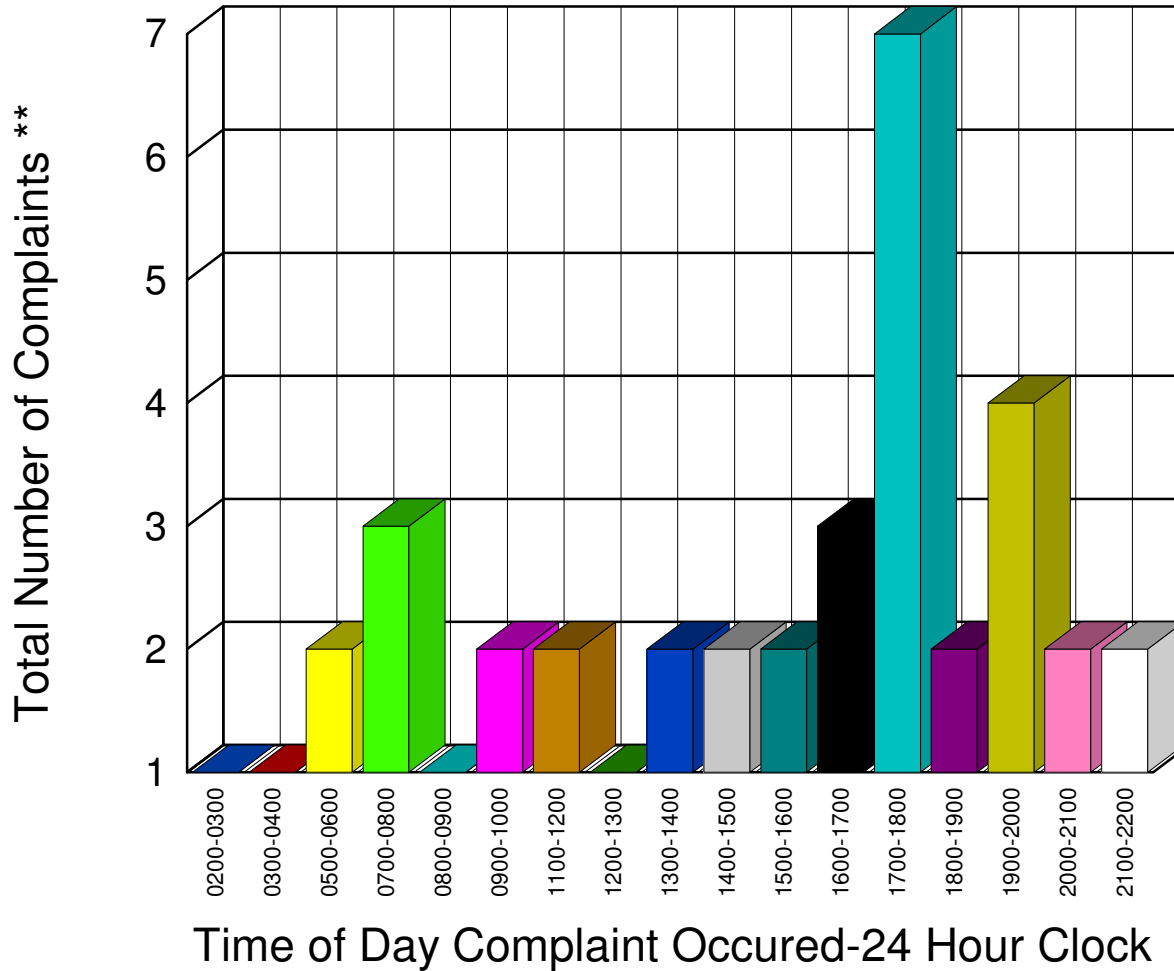

Muskegon County Sheriff's Office

Listing of Offense Reports - Holton Township - 05/01/2009 19:05:00 to 05/31/2009 20:54:52

0200-0300	1
0300-0400	1
0500-0600	2
0700-0800	3
0800-0900	1
0900-1000	2
1100-1200	2
1200-1300	1
1300-1400	2
1400-1500	2
1500-1600	2
1600-1700	3
1700-1800	7
1800-1900	2
1900-2000	4
2000-2100	2
2100-2200	2

Total **39**

** Complaints taken by Muskegon Sheriff's Office