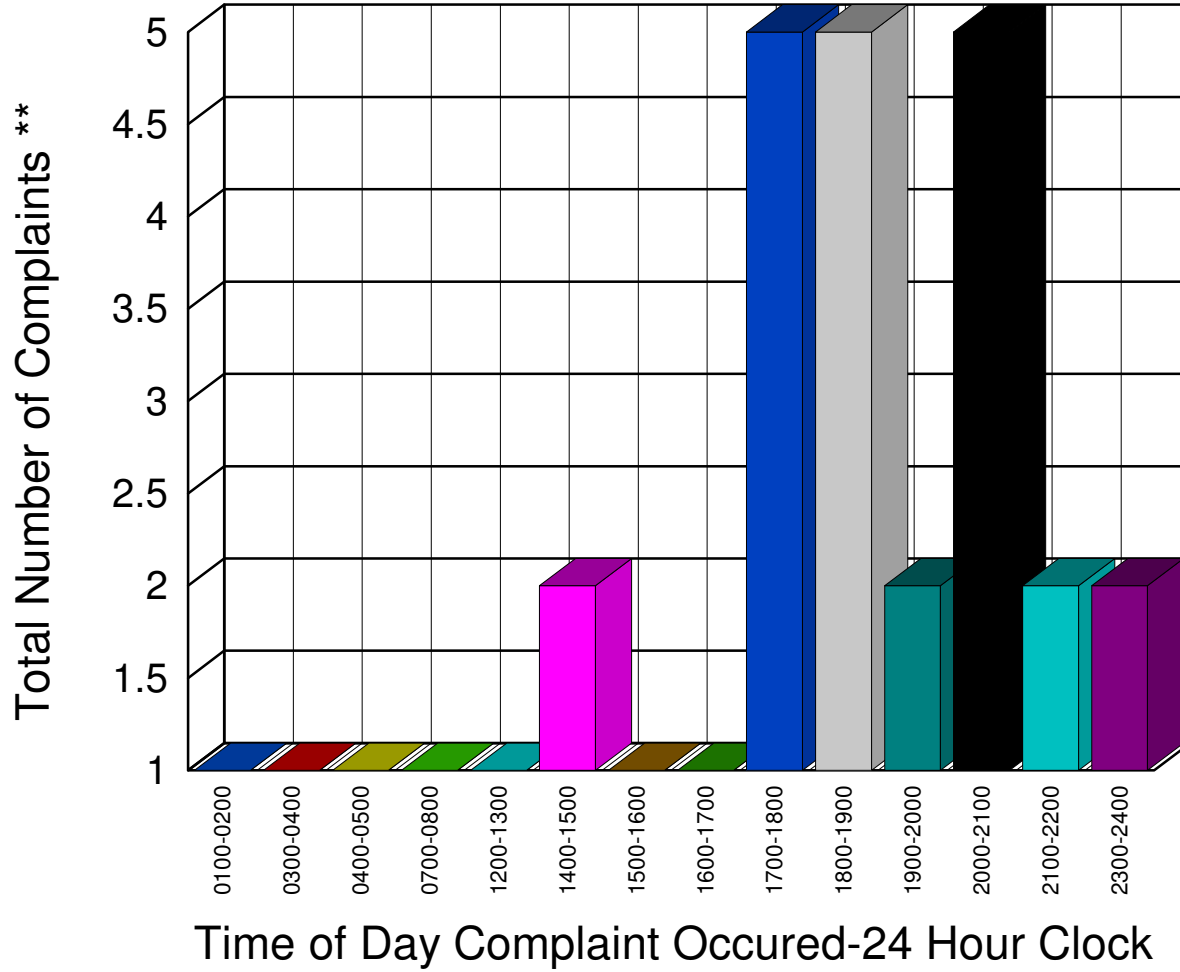

Muskegon County Sheriff's Office

Listing of Offense Reports-- 05/01/2009 00:00:00 to 05/31/2009 22:23:41

0000-0100	29
0100-0200	25
0200-0300	20
0300-0400	19
0400-0500	20
0500-0600	14
0600-0700	8
0700-0800	25
0800-0900	16
0900-1000	30
1000-1100	20
1100-1200	22
1200-1300	31
1300-1400	32
1400-1500	43
1500-1600	49
1600-1700	45
1700-1800	64
1800-1900	53
1900-2000	46
2000-2100	48
2100-2200	50
2200-2300	39
2300-2400	19

Total **767**

** Complaints taken by Muskegon Sheriff's Office

Muskegon County Sheriff's Office

Listing of Offense Reports - Blue Lake Township - 05/06/2009 17:47:35 to 05/30/2009 18:31:25

0100-0200	1
0300-0400	1
0400-0500	1
0700-0800	1
1200-1300	1
1400-1500	2
1500-1600	1
1600-1700	1
1700-1800	5
1800-1900	5
1900-2000	2
2000-2100	5
2100-2200	2
2300-2400	2

Muskegon County Sheriff's Office

Listing of Offense Reports - Sullivan Township - 05/01/2009 02:01:42 to 05/30/2009 14:12:12

0200-0300	3
0600-0700	1
0700-0800	2
1300-1400	1
1400-1500	3
1500-1600	2
1600-1700	1
1700-1800	3
1800-1900	3
1900-2000	3
2000-2100	5
2100-2200	1
2200-2300	2
2300-2400	2

Total 15

** Complaints taken by Muskegon Sheriff's Office

Muskegon County Sheriff's Office

Listing of Offense Reports - Whitehall Township - 05/01/2009 16:00:00 to 05/31/2009 12:11:39

0000-0100	4
0200-0300	1
0400-0500	1
0500-0600	1
0600-0700	1
0700-0800	1
0900-1000	1
1200-1300	5
1300-1400	1
1500-1600	4
1600-1700	3
1700-1800	2
1800-1900	1
1900-2000	3
2000-2100	2
2100-2200	4
2200-2300	5