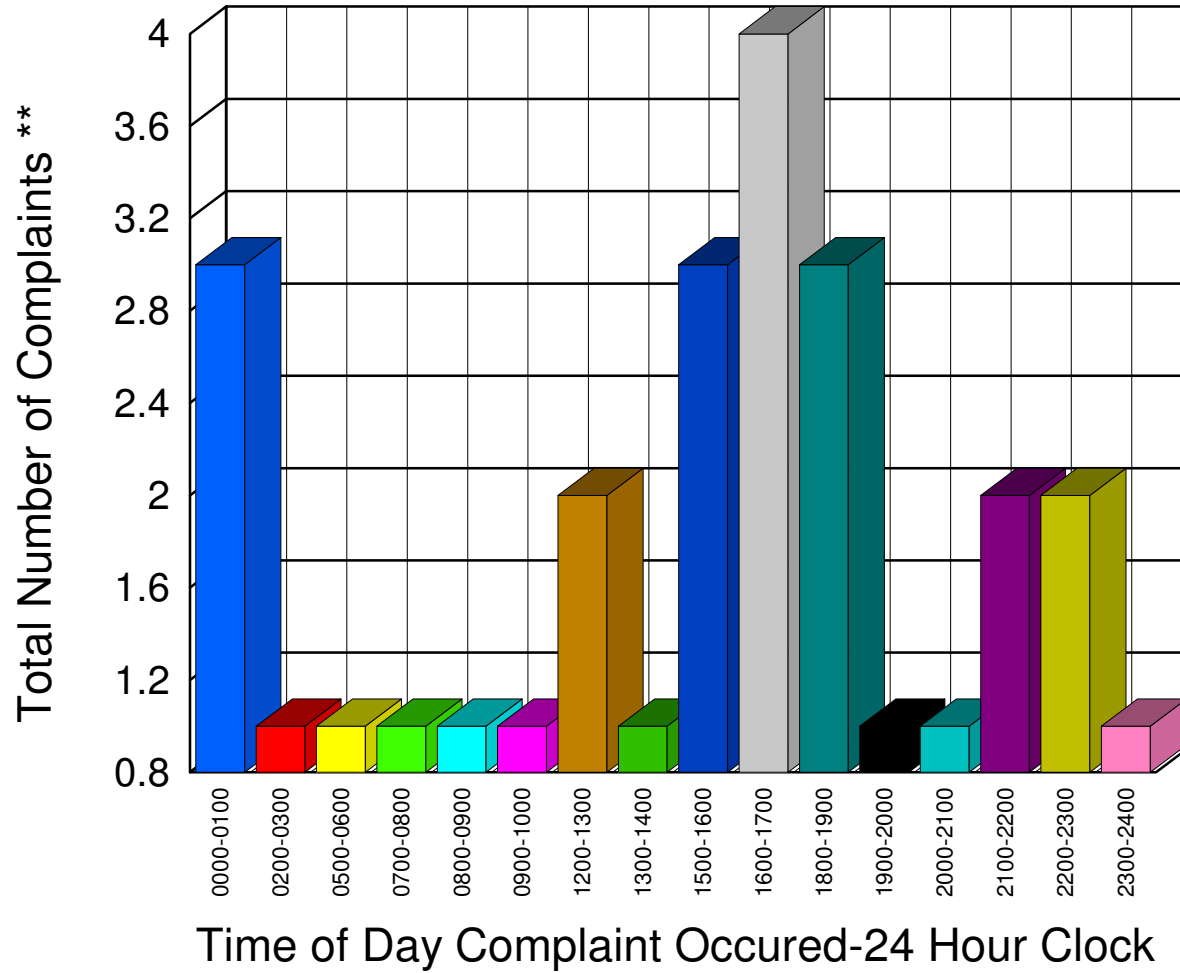

Muskegon County Sheriff's Office

Listing of Offense Reports - Casnovia Village and Township - 05/01/2009 13:29:39 to 05/31/2009 21:11:23

0000-0100	3
0200-0300	1
0500-0600	1
0700-0800	1
0800-0900	1
0900-1000	1
1200-1300	2
1300-1400	1
1500-1600	3
1600-1700	4
1800-1900	3
1900-2000	1
2000-2100	1
2100-2200	2
2200-2300	2
2300-2400	1

Total	28

** Complaints taken by Muskegon Sheriff's Office