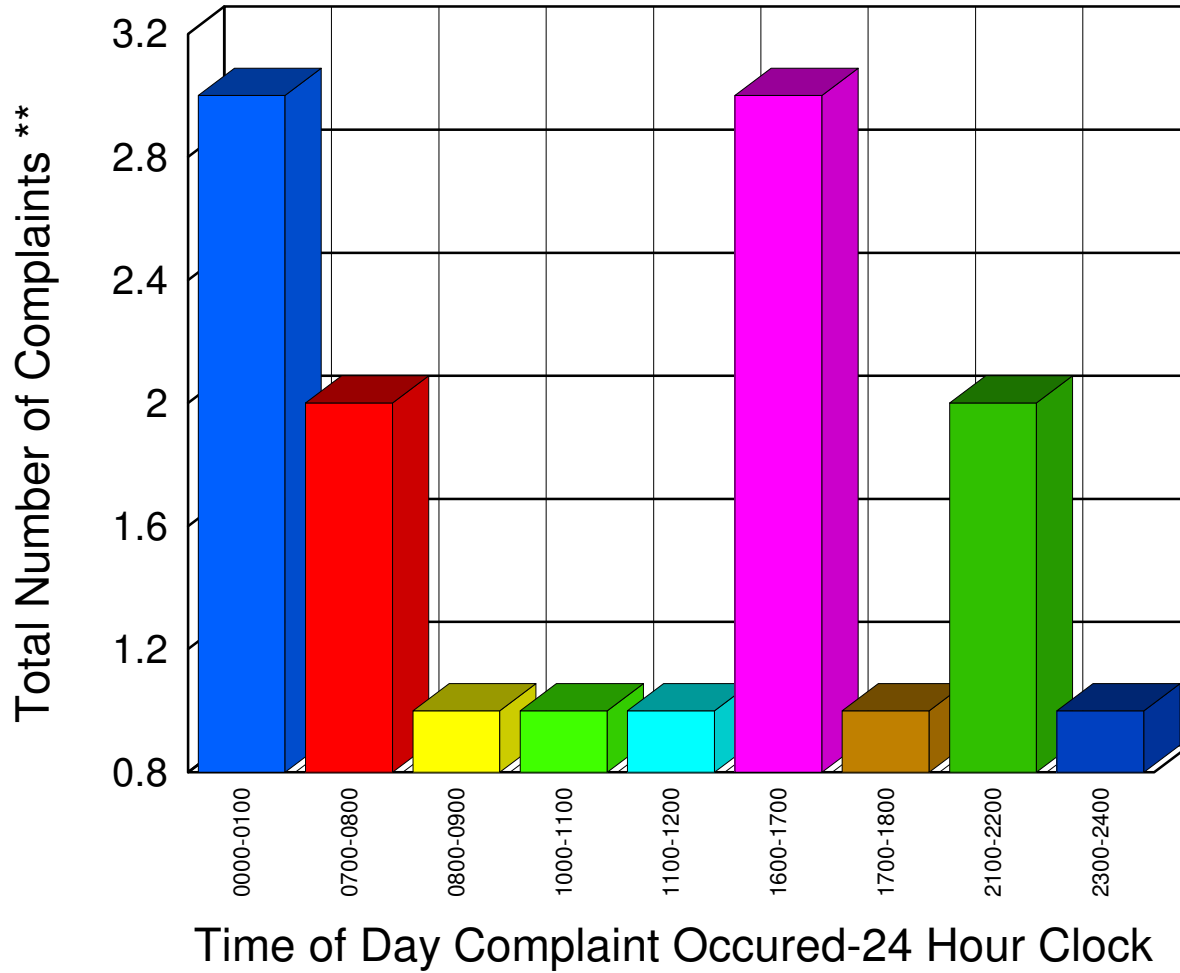

Muskegon County Sheriff's Office

Listing of Offense Reports - White River Township - 05/01/2009 00:00:00 to 05/30/2009 17:00:15

0000-0100	3
0700-0800	2
0800-0900	1
1000-1100	1
1100-1200	1
1600-1700	3
1700-1800	1
2100-2200	2
2300-2400	1

Total 15

** Complaints taken by Muskegon Sheriff's Office