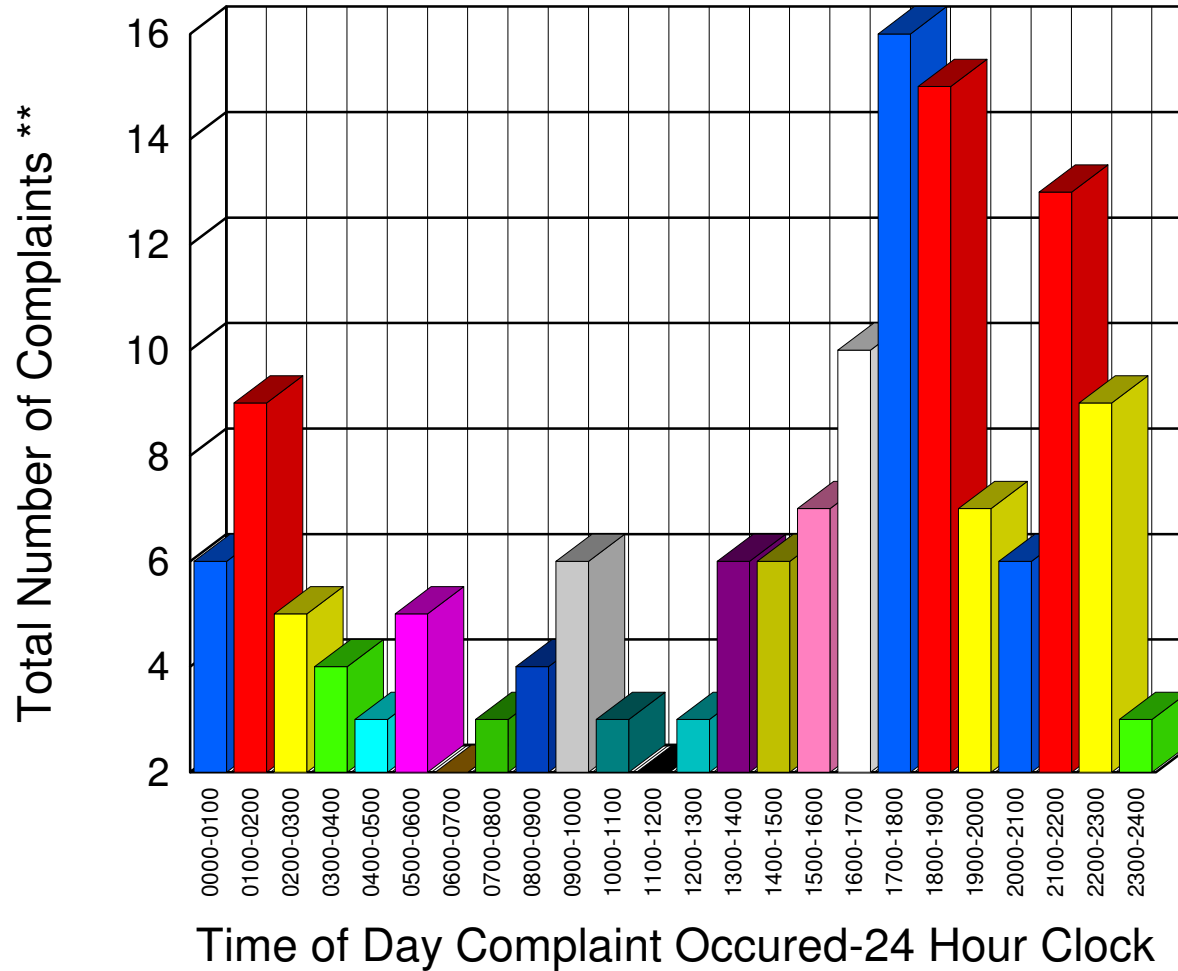

Total **767**

** Complaints taken by Muskegon Sheriff's Office

Muskegon County Sheriff's Office

Listing of Offense Reports - Blue Lake Township - 05/06/2009 17:47:35 to 05/30/2009 18:31:25

0100-0200	1
0300-0400	1
0400-0500	1
0700-0800	1
1200-1300	1
1400-1500	2
1500-1600	1
1600-1700	1
1700-1800	5
1800-1900	5
1900-2000	2
2000-2100	5
2100-2200	2
2300-2400	2

Muskegon County Sheriff's Office

Listing of Offense Reports - Lakewood Club and Dalton Township - 05/01/2009 12:37:36 to 05/31/2009 22:19:39

0000-0100	6
0100-0200	9
0200-0300	5
0300-0400	4
0400-0500	3
0500-0600	5
0600-0700	2
0700-0800	3
0800-0900	4
0900-1000	6
1000-1100	3
1100-1200	2
1200-1300	3
1300-1400	6
1400-1500	6
1500-1600	7
1600-1700	10
1700-1800	16
1800-1900	15
1900-2000	7
2000-2100	6
2100-2200	13
2200-2300	9
2300-2400	3

Muskegon County Sheriff's Office

Listing of Offense Reports - Sullivan Township - 05/01/2009 02:01:42 to 05/30/2009 14:12:12

0200-0300	3
0600-0700	1
0700-0800	2
1300-1400	1
1400-1500	3
1500-1600	2
1600-1700	1
1700-1800	3
1800-1900	3
1900-2000	3
2000-2100	5
2100-2200	1
2200-2300	2
2300-2400	2

Total 15

** Complaints taken by Muskegon Sheriff's Office

Muskegon County Sheriff's Office

Listing of Offense Reports - Whitehall Township - 05/01/2009 16:00:00 to 05/31/2009 12:11:39

0000-0100	4
0200-0300	1
0400-0500	1
0500-0600	1
0600-0700	1
0700-0800	1
0900-1000	1
1200-1300	5
1300-1400	1
1500-1600	4
1600-1700	3
1700-1800	2
1800-1900	1
1900-2000	3
2000-2100	2
2100-2200	4
2200-2300	5