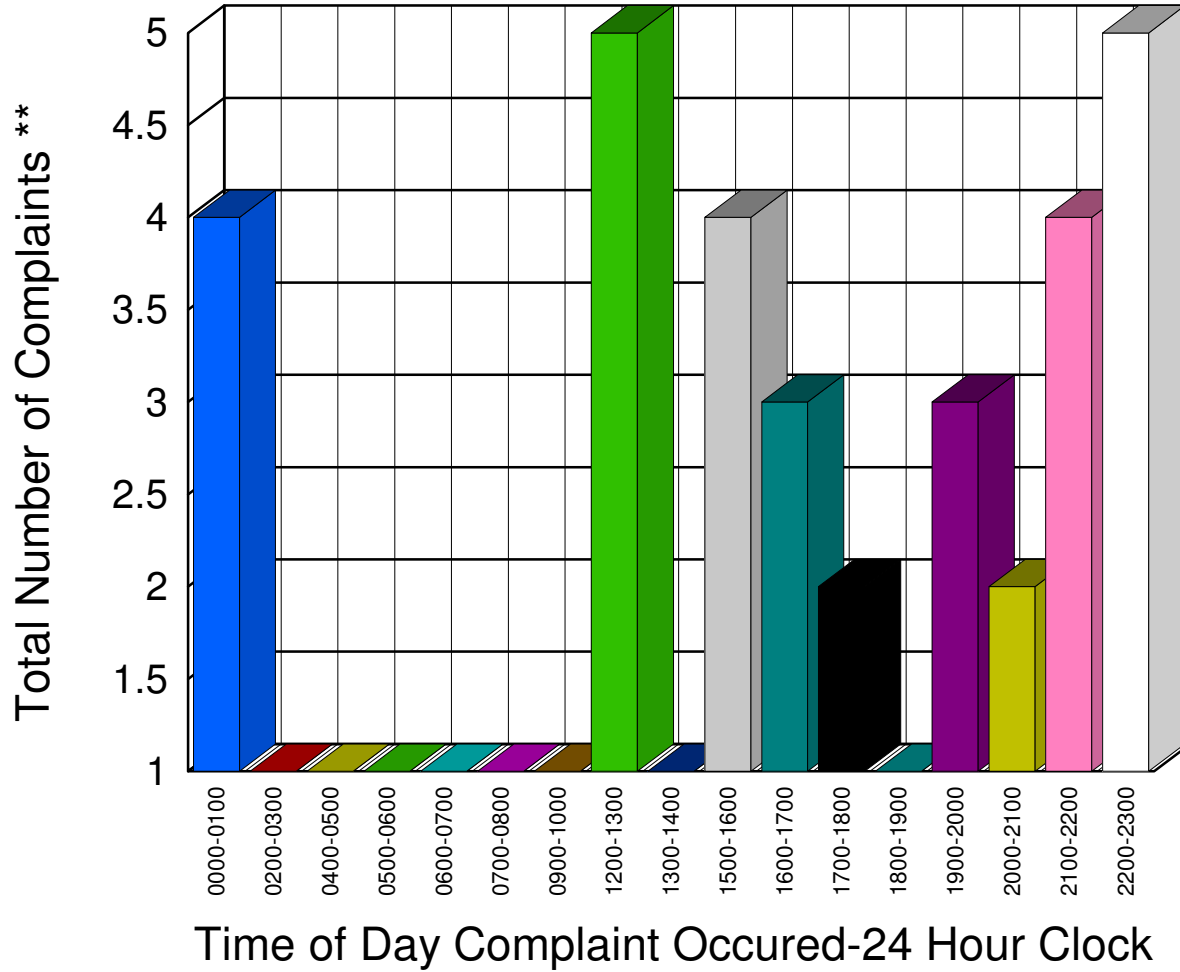

Muskegon County Sheriff's Office

Listing of Offense Reports - Sullivan Township - 05/01/2009 02:01:42 to 05/30/2009 14:12:12

0200-0300	3
0600-0700	1
0700-0800	2
1300-1400	1
1400-1500	3
1500-1600	2
1600-1700	1
1700-1800	3
1800-1900	3
1900-2000	3
2000-2100	5
2100-2200	1
2200-2300	2
2300-2400	2

Total	32
-------	----

** Complaints taken by Muskegon Sheriff's Office

Muskegon County Sheriff's Office

Listing of Offense Reports - White River Township - 05/01/2009 00:00:00 to 05/30/2009 17:00:15

0000-0100	3
0700-0800	2
0800-0900	1
1000-1100	1
1100-1200	1
1600-1700	3
1700-1800	1
2100-2200	2
2300-2400	1

Total 15

** Complaints taken by Muskegon Sheriff's Office

Muskegon County Sheriff's Office

Listing of Offense Reports - Whitehall Township - 05/01/2009 16:00:00 to 05/31/2009 12:11:39

0000-0100	4
0200-0300	1
0400-0500	1
0500-0600	1
0600-0700	1
0700-0800	1
0900-1000	1
1200-1300	5
1300-1400	1
1500-1600	4
1600-1700	3
1700-1800	2
1800-1900	1
1900-2000	3
2000-2100	2
2100-2200	4
2200-2300	5