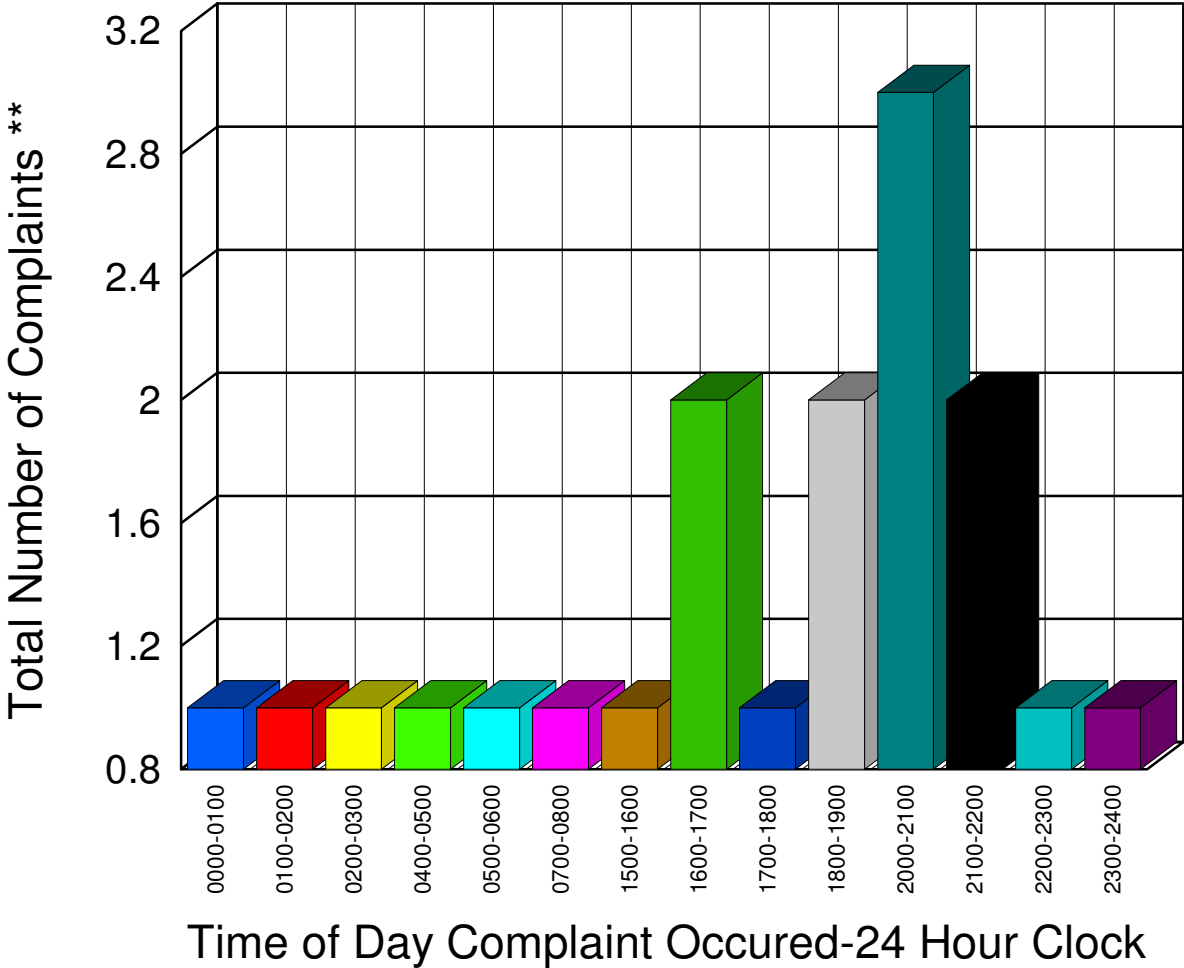

Muskegon County Sheriff's Office

Listing of Offense Reports - Moorland Township - 05/03/2009 00:00:06 to 05/31/2009 18:01:16

0000-0100	1
0100-0200	1
0200-0300	1
0400-0500	1
0500-0600	1
0700-0800	1
1500-1600	1
1600-1700	2
1700-1800	1
1800-1900	2
2000-2100	3
2100-2200	2
2200-2300	1
2300-2400	1

Total	19

** Complaints taken by Muskegon Sheriff's Office