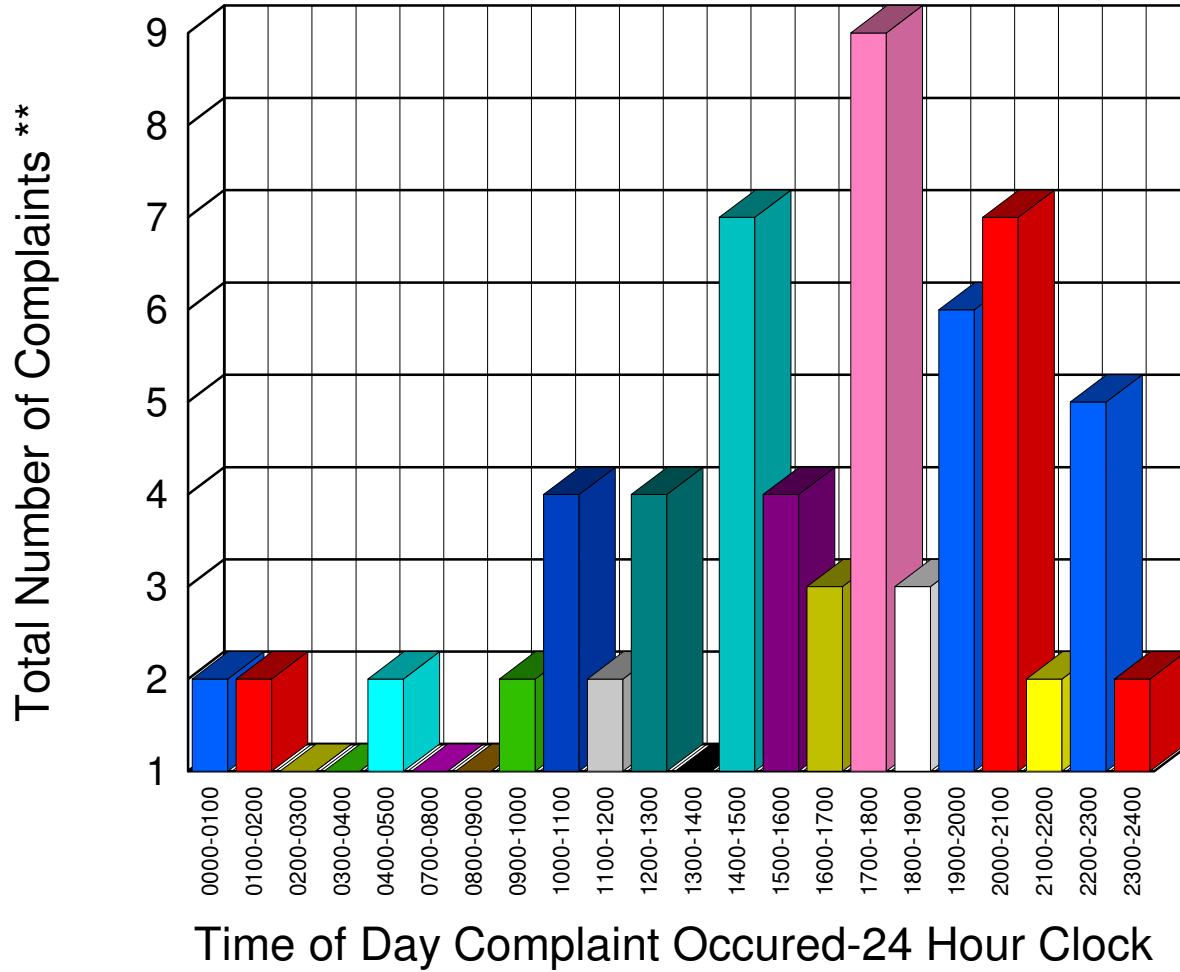

Muskegon County Sheriff's Office

Listing of Offense Reports - Laketon Township - 05/01/2009 17:13:45 to 05/31/2009 17:58:00

0000-0100	2
0100-0200	2
0200-0300	1
0300-0400	1
0400-0500	2
0700-0800	1
0800-0900	1
0900-1000	2
1000-1100	4
1100-1200	2
1200-1300	4
1300-1400	1
1400-1500	7
1500-1600	4
1600-1700	3
1700-1800	9
1800-1900	3
1900-2000	6
2000-2100	7
2100-2200	2
2200-2300	5
2300-2400	2

Total 71

** Complaints taken by Muskegon Sheriff's Office