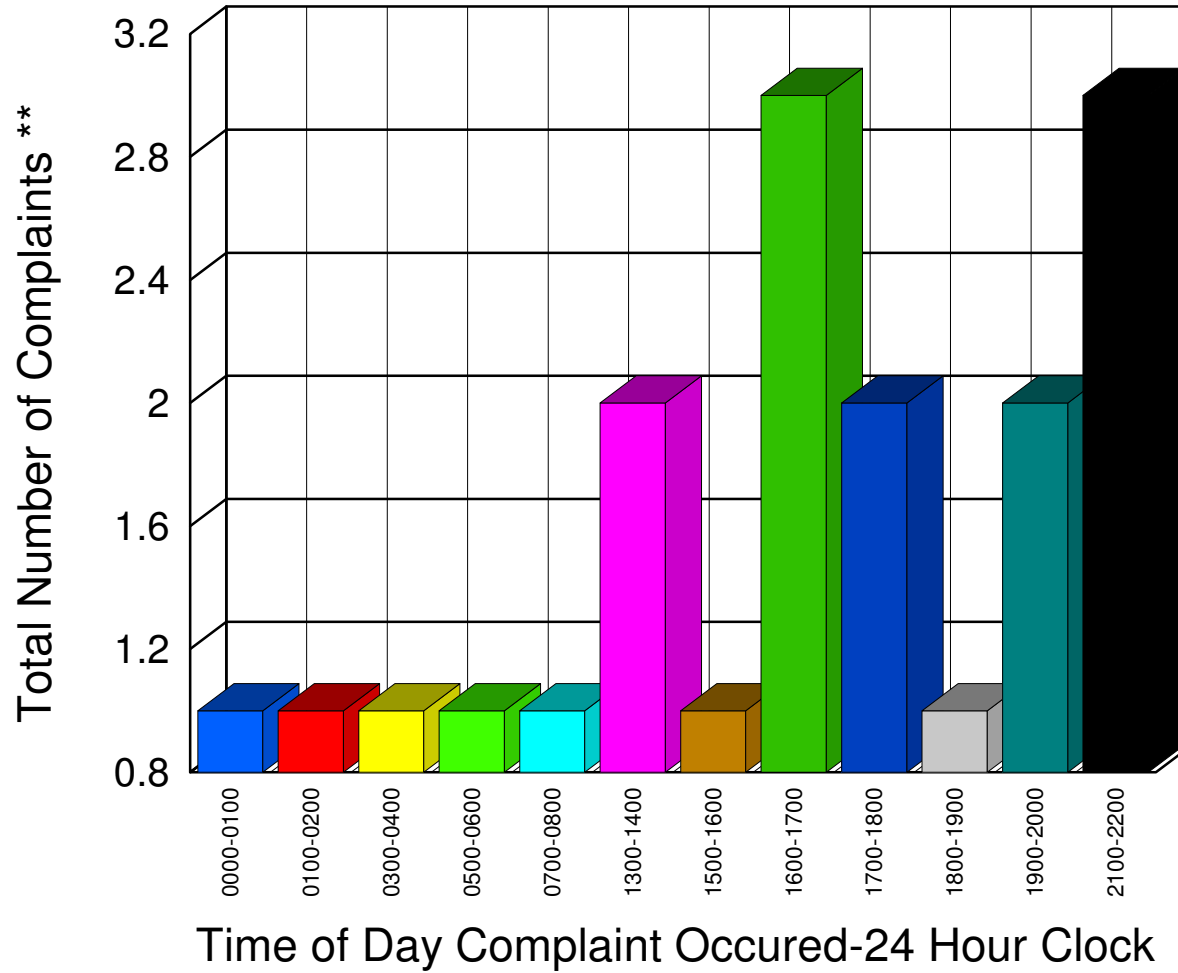

Muskegon County Sheriff's Office

Listing of Offense Reports - Ravenna Village and Township - 05/03/2009 00:56:02 to 05/31/2009 19:36:36

0000-0100	1
0100-0200	1
0300-0400	1
0500-0600	1
0700-0800	1
1300-1400	2
1500-1600	1
1600-1700	3
1700-1800	2
1800-1900	1
1900-2000	2
2100-2200	3

Total **19**

** Complaints taken by Muskegon Sheriff's Office