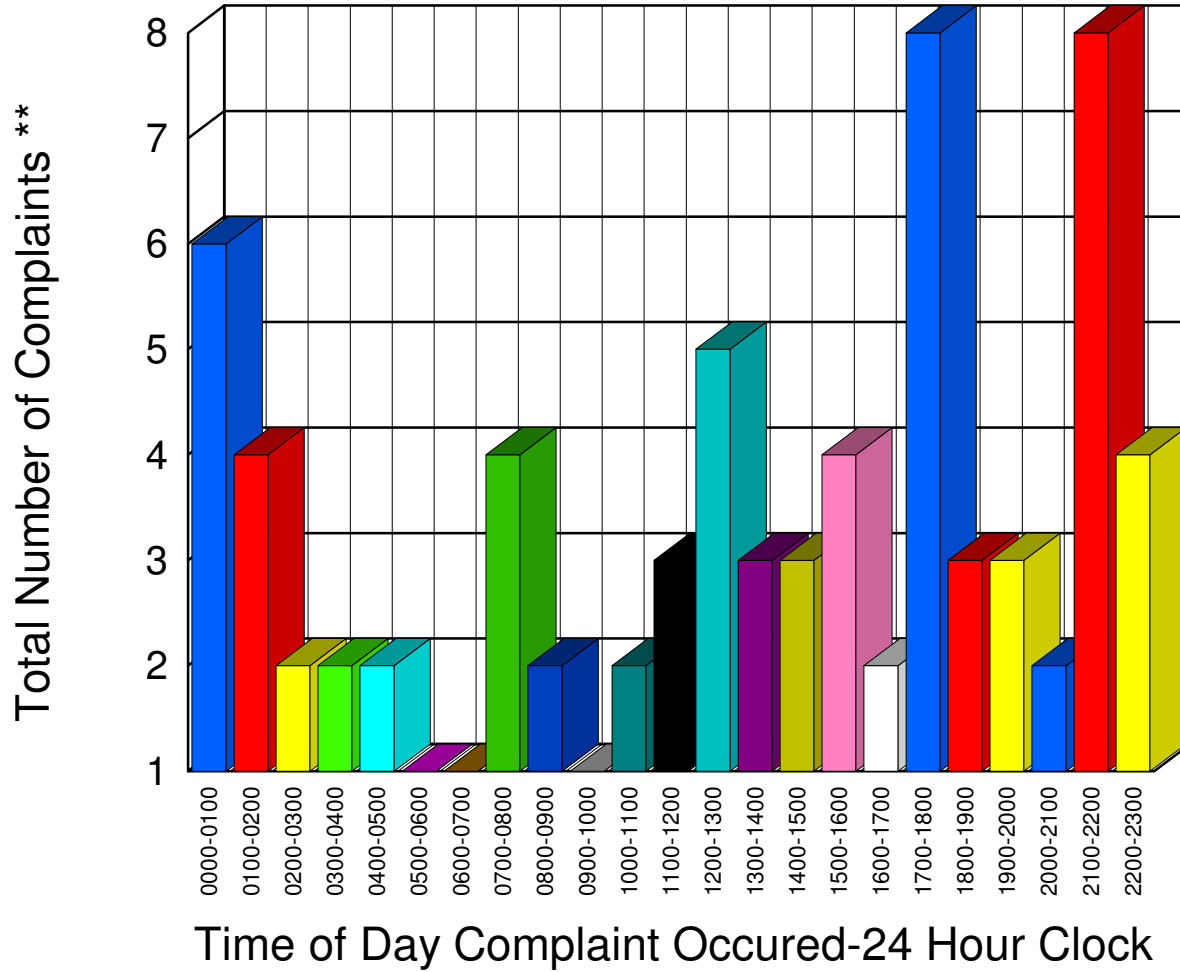

Total 153

** Complaints taken by Muskegon Sheriff's Office

Muskegon County Sheriff's Office

Listing of Offense Reports - Egelston Township - 05/01/2009 00:00:00 to 05/31/2009 21:34:43

0000-0100	2
0100-0200	5
0200-0300	3
0300-0400	4
0400-0500	8
0500-0600	1
0700-0800	1
0800-0900	4
0900-1000	8
1000-1100	4
1100-1200	4
1200-1300	6
1300-1400	5
1400-1500	5
1500-1600	7
1600-1700	7
1700-1800	4
1800-1900	9
1900-2000	9
2000-2100	13
2100-2200	6
2200-2300	5
2300-2400	6

Total 126

** Complaints taken by Muskegon Sheriff's Office

Muskegon County Sheriff's Office

Listing of Offense Reports - Fruitland Township - 05/01/2009 00:41:50 to 05/31/2009 21:30:00

0000-0100	6
0100-0200	4
0200-0300	2
0300-0400	2
0400-0500	2
0500-0600	1
0600-0700	1
0700-0800	4
0800-0900	2
0900-1000	1
1000-1100	2
1100-1200	3
1200-1300	5
1300-1400	3
1400-1500	3
1500-1600	4
1600-1700	2
1700-1800	8
1800-1900	3
1900-2000	3
2000-2100	2
2100-2200	8
2200-2300	4

Total 15

** Complaints taken by Muskegon Sheriff's Office

Muskegon County Sheriff's Office

Listing of Offense Reports - Whitehall Township - 05/01/2009 16:00:00 to 05/31/2009 12:11:39

0000-0100	4
0200-0300	1
0400-0500	1
0500-0600	1
0600-0700	1
0700-0800	1
0900-1000	1
1200-1300	5
1300-1400	1
1500-1600	4
1600-1700	3
1700-1800	2
1800-1900	1
1900-2000	3
2000-2100	2
2100-2200	4
2200-2300	5