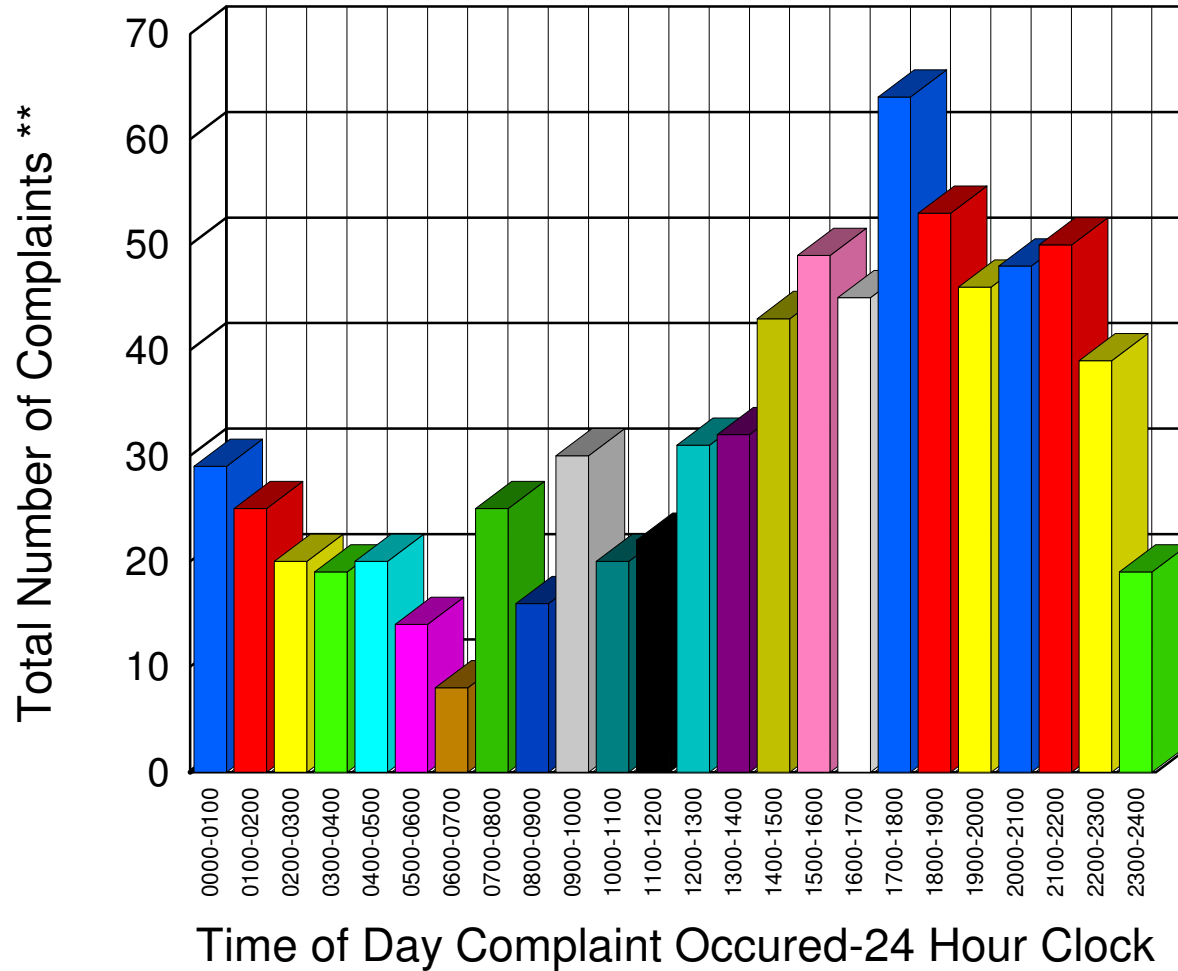

Muskegon County Sheriff's Office

Listing of Offense Reports-- 05/01/2009 00:00:00 to 05/31/2009 22:23:41

0000-0100	29
0100-0200	25
0200-0300	20
0300-0400	19
0400-0500	20
0500-0600	14
0600-0700	8
0700-0800	25
0800-0900	16
0900-1000	30
1000-1100	20
1100-1200	22
1200-1300	31
1300-1400	32
1400-1500	43
1500-1600	49
1600-1700	45
1700-1800	64
1800-1900	53
1900-2000	46
2000-2100	48
2100-2200	50
2200-2300	39
2300-2400	19

Total **767**

** Complaints taken by Muskegon Sheriff's Office

Muskegon County Sheriff's Office

Listing of Offense Reports - Blue Lake Township - 05/06/2009 17:47:35 to 05/30/2009 18:31:25

0100-0200	1
0300-0400	1
0400-0500	1
0700-0800	1
1200-1300	1
1400-1500	2
1500-1600	1
1600-1700	1
1700-1800	5
1800-1900	5
1900-2000	2
2000-2100	5
2100-2200	2
2300-2400	2

Muskegon County Sheriff's Office

Listing of Offense Reports - Sullivan Township - 05/01/2009 02:01:42 to 05/30/2009 14:12:12

0200-0300	3
0600-0700	1
0700-0800	2
1300-1400	1
1400-1500	3
1500-1600	2
1600-1700	1
1700-1800	3
1800-1900	3
1900-2000	3
2000-2100	5
2100-2200	1
2200-2300	2
2300-2400	2

Total 15

** Complaints taken by Muskegon Sheriff's Office

Muskegon County Sheriff's Office

Listing of Offense Reports - Whitehall Township - 05/01/2009 16:00:00 to 05/31/2009 12:11:39

0000-0100	4
0200-0300	1
0400-0500	1
0500-0600	1
0600-0700	1
0700-0800	1
0900-1000	1
1200-1300	5
1300-1400	1
1500-1600	4
1600-1700	3
1700-1800	2
1800-1900	1
1900-2000	3
2000-2100	2
2100-2200	4
2200-2300	5