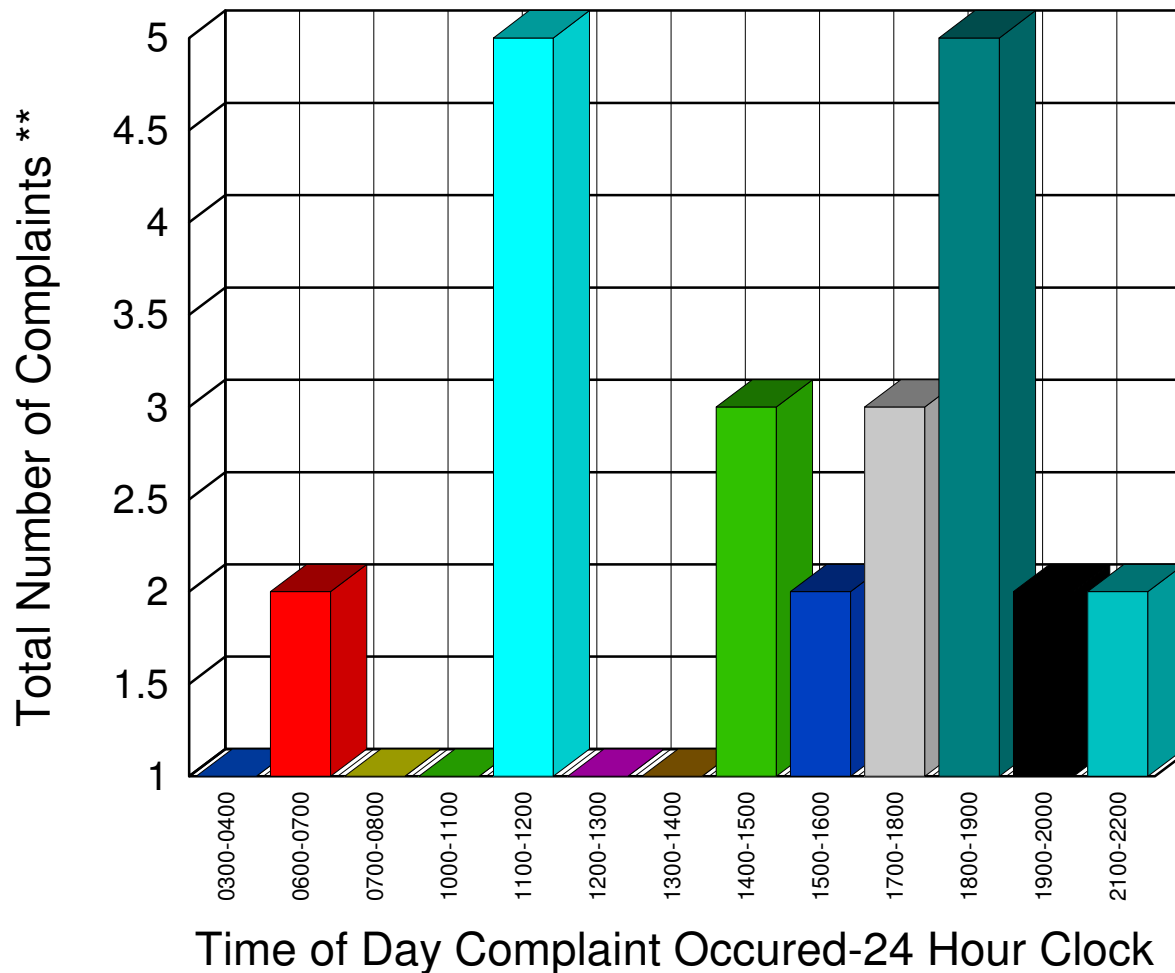

Total **80**

** Complaints taken by Muskegon Sheriff's Office

Muskegon County Sheriff's Office

Listing of Offense Reports--Montague Township 11/01/2006 to 11/30/2006

0300-0400	1
0600-0700	2
0700-0800	1
1000-1100	1
1100-1200	5
1200-1300	1
1300-1400	1
1400-1500	3
1500-1600	2
1700-1800	3
1800-1900	5
1900-2000	2
2100-2200	2