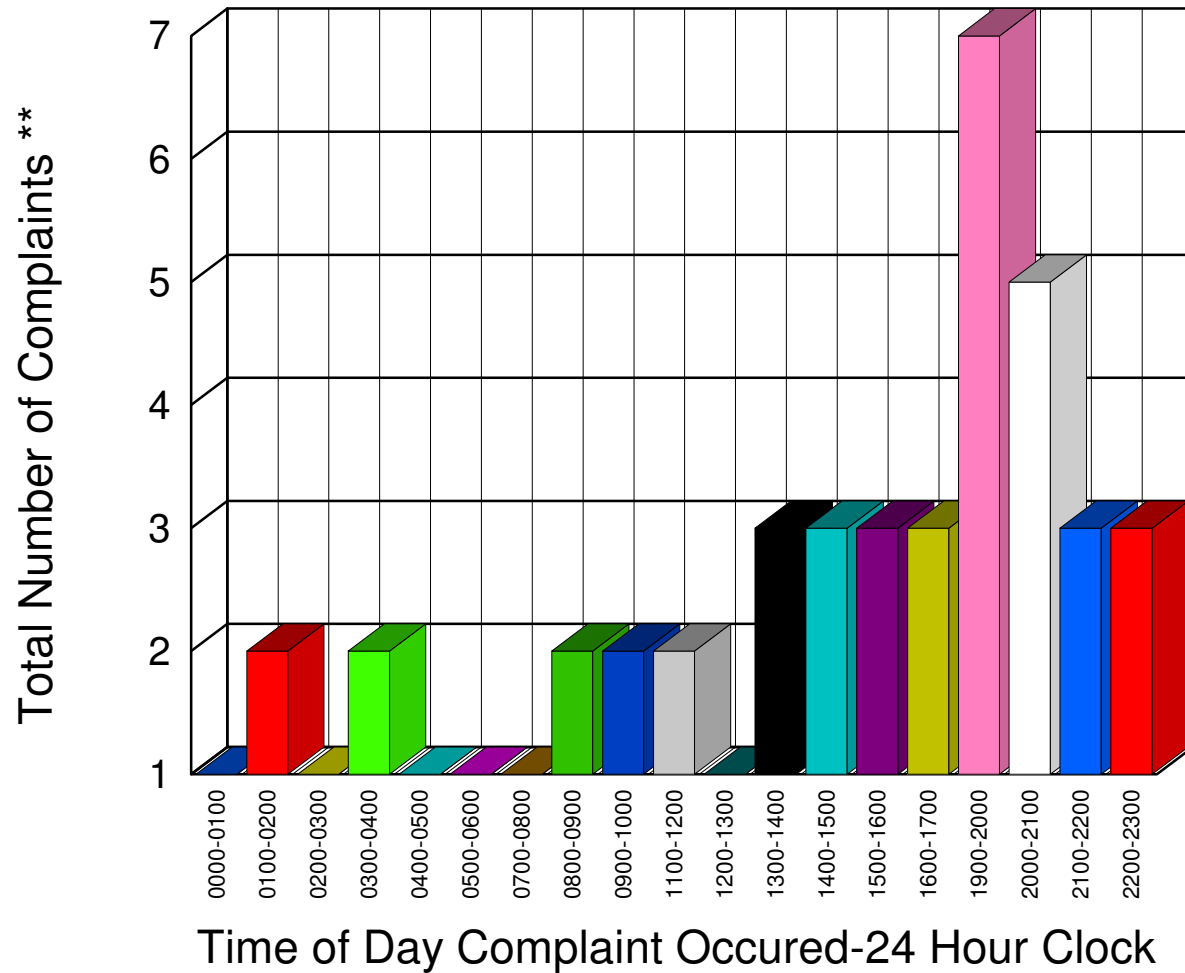

Muskegon County Sheriff's Office

Listing of Offense Reports--Holton Township 11/01/2006 to 11/30/2006

0000-0100	1
0100-0200	2
0200-0300	1
0300-0400	2
0400-0500	1
0500-0600	1
0700-0800	1
0800-0900	2
0900-1000	2
1100-1200	2
1200-1300	1
1300-1400	3
1400-1500	3
1500-1600	3
1600-1700	3
1900-2000	7
2000-2100	5
2100-2200	3
2200-2300	3

Total 46

** Complaints taken by Muskegon Sheriff's Office