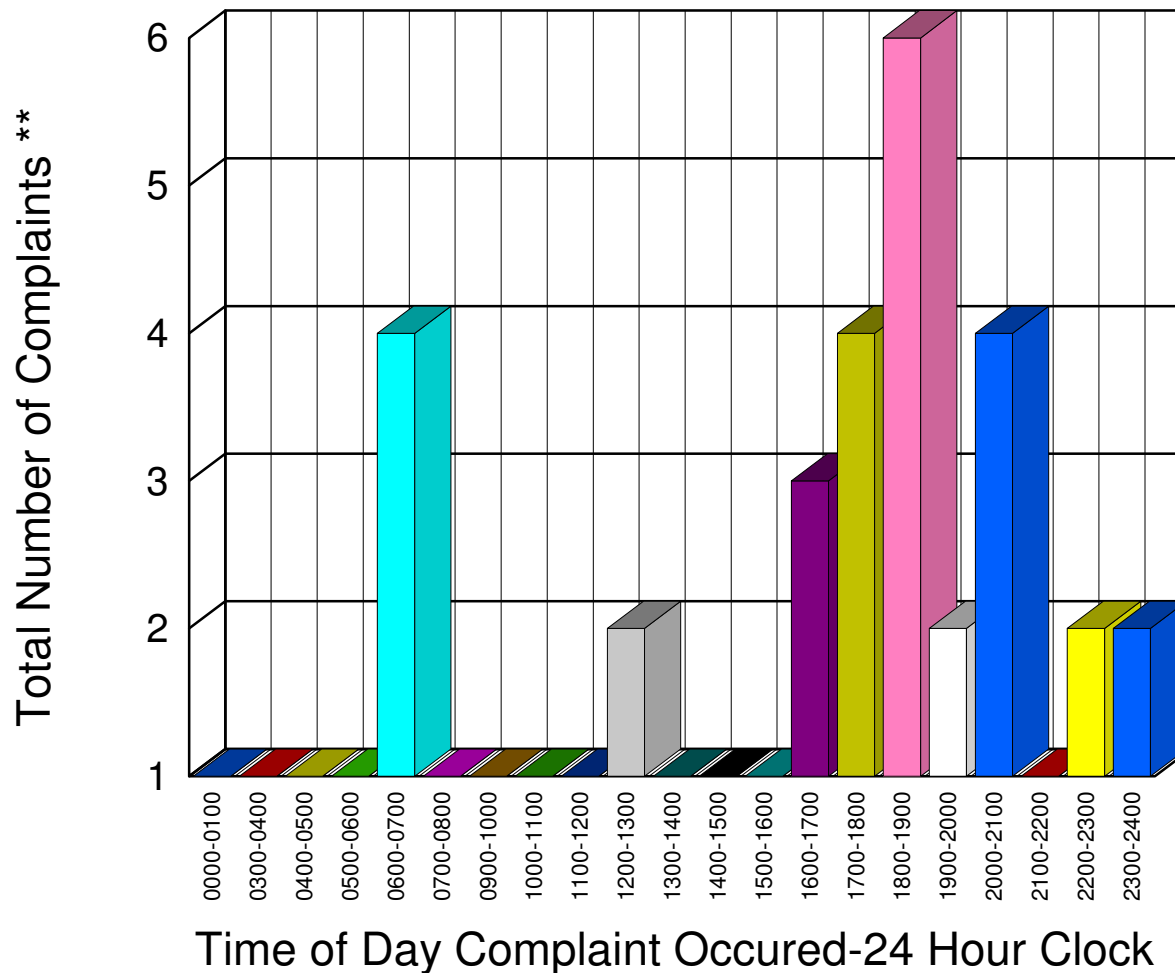

Total 29

** Complaints taken by Muskegon Sheriff's Office

Muskegon County Sheriff's Office

Listing of Offense Reports--Ravenna and Ravenna Township 11/01/2006 to 11/30/2006

0000-0100	1
0100-0200	1
0300-0400	2
0500-0600	3
0600-0700	4
0700-0800	4
0800-0900	3
0900-1000	1
1000-1100	2
1100-1200	2
1200-1300	2
1300-1400	2
1400-1500	2
1600-1700	2
1700-1800	3
1800-1900	2
1900-2000	1
2000-2100	4
2100-2200	1
2200-2300	2
2300-2400	1

Total 45

** Complaints taken by Muskegon Sheriff's Office

Muskegon County Sheriff's Office

Listing of Offense Reports--Sullivan Township 11/01/2006 to 11/30/2006

0000-0100	1
0300-0400	1
0400-0500	1
0500-0600	1
0600-0700	4
0700-0800	1
0900-1000	1
1000-1100	1
1100-1200	1
1200-1300	2
1300-1400	1
1400-1500	1
1500-1600	1
1600-1700	3
1700-1800	4
1800-1900	6
1900-2000	2
2000-2100	4
2100-2200	1
2200-2300	2
2300-2400	2

Total 41

** Complaints taken by Muskegon Sheriff's Office

Muskegon County Sheriff's Office

Listing of Offense Reports--White River Township 11/03/2006 to 11/29/2006

0000-0100	2
0700-0800	1
0900-1000	2
1100-1200	2
1300-1400	3
1400-1500	1
1700-1800	2
1800-1900	1
1900-2000	1
2000-2100	2
2100-2200	1