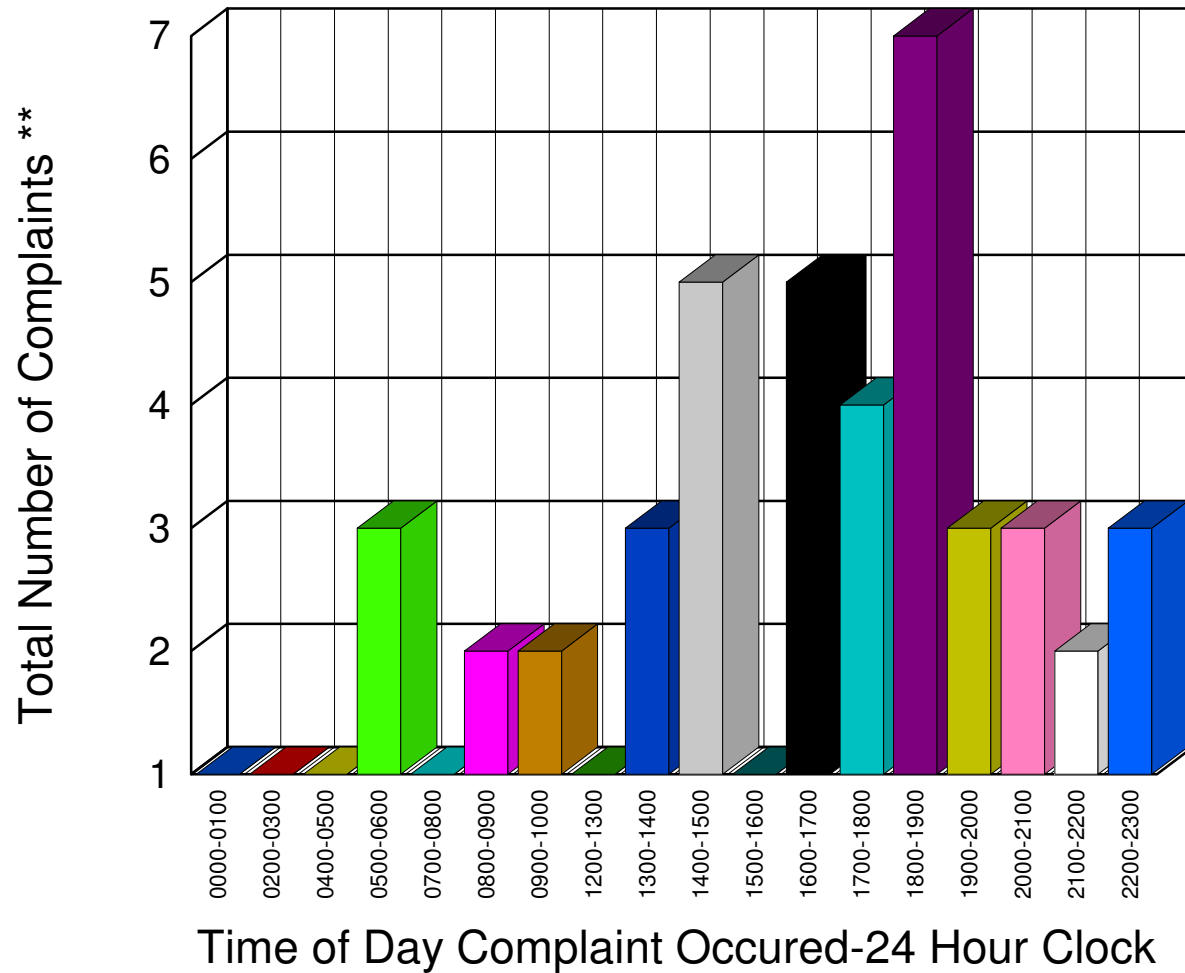

Total 45

** Complaints taken by Muskegon Sheriff's Office

Muskegon County Sheriff's Office

Listing of Offense Reports--Sullivan Township 11/01/2006 to 11/30/2006

0000-0100	1
0300-0400	1
0400-0500	1
0500-0600	1
0600-0700	4
0700-0800	1
0900-1000	1
1000-1100	1
1100-1200	1
1200-1300	2
1300-1400	1
1400-1500	1
1500-1600	1
1600-1700	3
1700-1800	4
1800-1900	6
1900-2000	2
2000-2100	4
2100-2200	1
2200-2300	2
2300-2400	2

Total 41

** Complaints taken by Muskegon Sheriff's Office

Muskegon County Sheriff's Office

Listing of Offense Reports--White River Township 11/03/2006 to 11/29/2006

0000-0100	2
0700-0800	1
0900-1000	2
1100-1200	2
1300-1400	3
1400-1500	1
1700-1800	2
1800-1900	1
1900-2000	1
2000-2100	2
2100-2200	1

Total 18

** Complaints taken by Muskegon Sheriff's Office

Muskegon County Sheriff's Office

Listing of Offense Reports--Whitehall Township 11/01/2006 to 11/29/2006

0000-0100	1
0200-0300	1
0400-0500	1
0500-0600	3
0700-0800	1
0800-0900	2
0900-1000	2
1200-1300	1
1300-1400	3
1400-1500	5
1500-1600	1
1600-1700	5
1700-1800	4
1800-1900	7
1900-2000	3
2000-2100	3
2100-2200	2
2200-2300	3