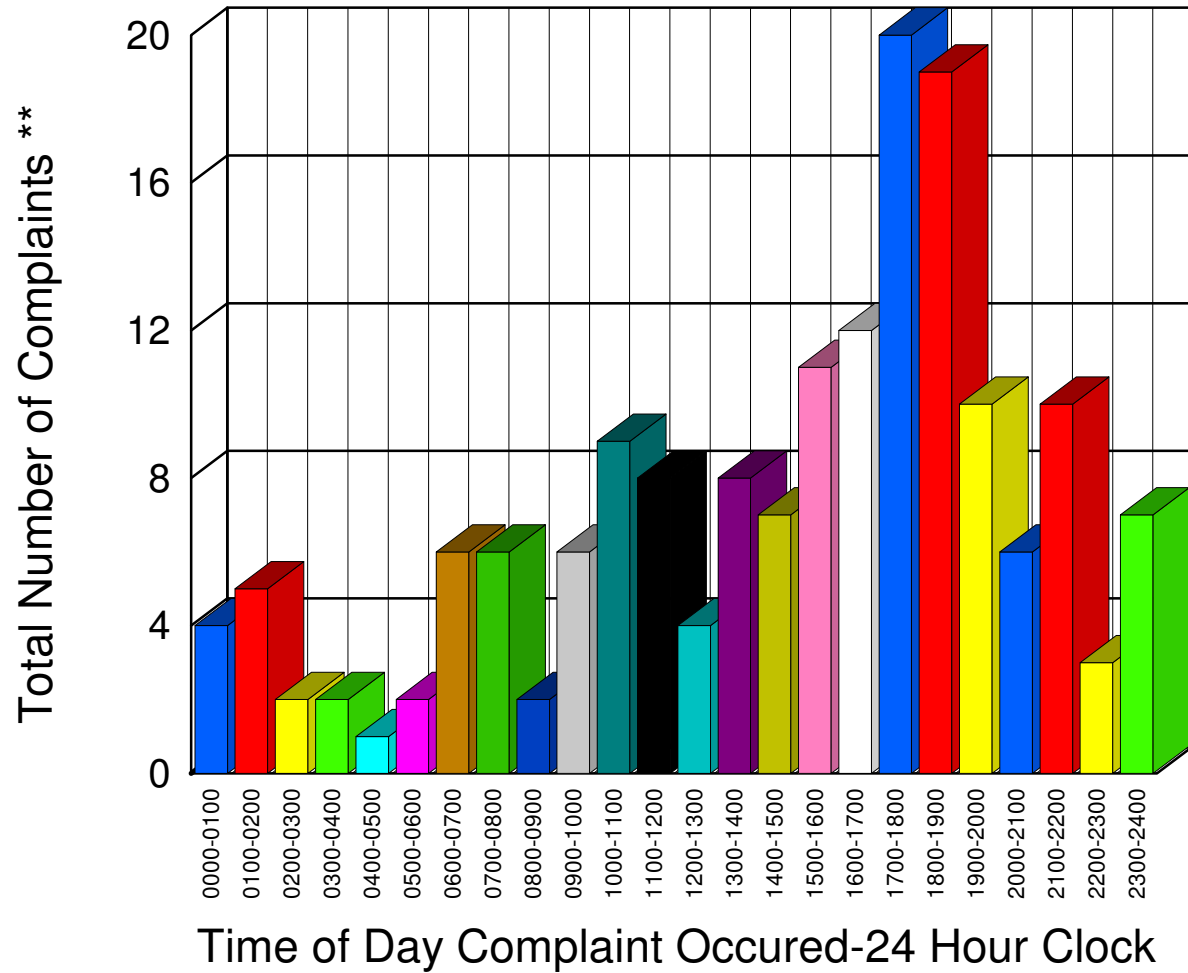

Total 29

** Complaints taken by Muskegon Sheriff's Office

Muskegon County Sheriff's Office

Listing of Offense Reports--Cedar Creek Township 11/01/2006 to 11/30/2006

0100-0200	1
0200-0300	1
0300-0400	1
0400-0500	1
0600-0700	1
0700-0800	1
0900-1000	2
1100-1200	2
1200-1300	1
1300-1400	3
1400-1500	6
1500-1600	2
1600-1700	2
1700-1800	3
1800-1900	3
1900-2000	6
2000-2100	2
2100-2200	2
2300-2400	1

Total 41

** Complaints taken by Muskegon Sheriff's Office

Muskegon County Sheriff's Office

Listing of Offense Reports--Lakewood Club and Dalton Township 11/01/2006 to 11/30/2006

0000-0100	4
0100-0200	5
0200-0300	2
0300-0400	2
0400-0500	1
0500-0600	2
0600-0700	6
0700-0800	6
0800-0900	2
0900-1000	6
1000-1100	9
1100-1200	8
1200-1300	4
1300-1400	8
1400-1500	7
1500-1600	11
1600-1700	12
1700-1800	20
1800-1900	19
1900-2000	10
2000-2100	6
2100-2200	10
2200-2300	3
2300-2400	7
<hr/>	
<hr/>	
Total	170

Total 45

** Complaints taken by Muskegon Sheriff's Office

Muskegon County Sheriff's Office

Listing of Offense Reports--Sullivan Township 11/01/2006 to 11/30/2006

0000-0100	1
0300-0400	1
0400-0500	1
0500-0600	1
0600-0700	4
0700-0800	1
0900-1000	1
1000-1100	1
1100-1200	1
1200-1300	2
1300-1400	1
1400-1500	1
1500-1600	1
1600-1700	3
1700-1800	4
1800-1900	6
1900-2000	2
2000-2100	4
2100-2200	1
2200-2300	2
2300-2400	2

Total 41

** Complaints taken by Muskegon Sheriff's Office

Muskegon County Sheriff's Office

Listing of Offense Reports--White River Township 11/03/2006 to 11/29/2006

0000-0100	2
0700-0800	1
0900-1000	2
1100-1200	2
1300-1400	3
1400-1500	1
1700-1800	2
1800-1900	1
1900-2000	1
2000-2100	2
2100-2200	1