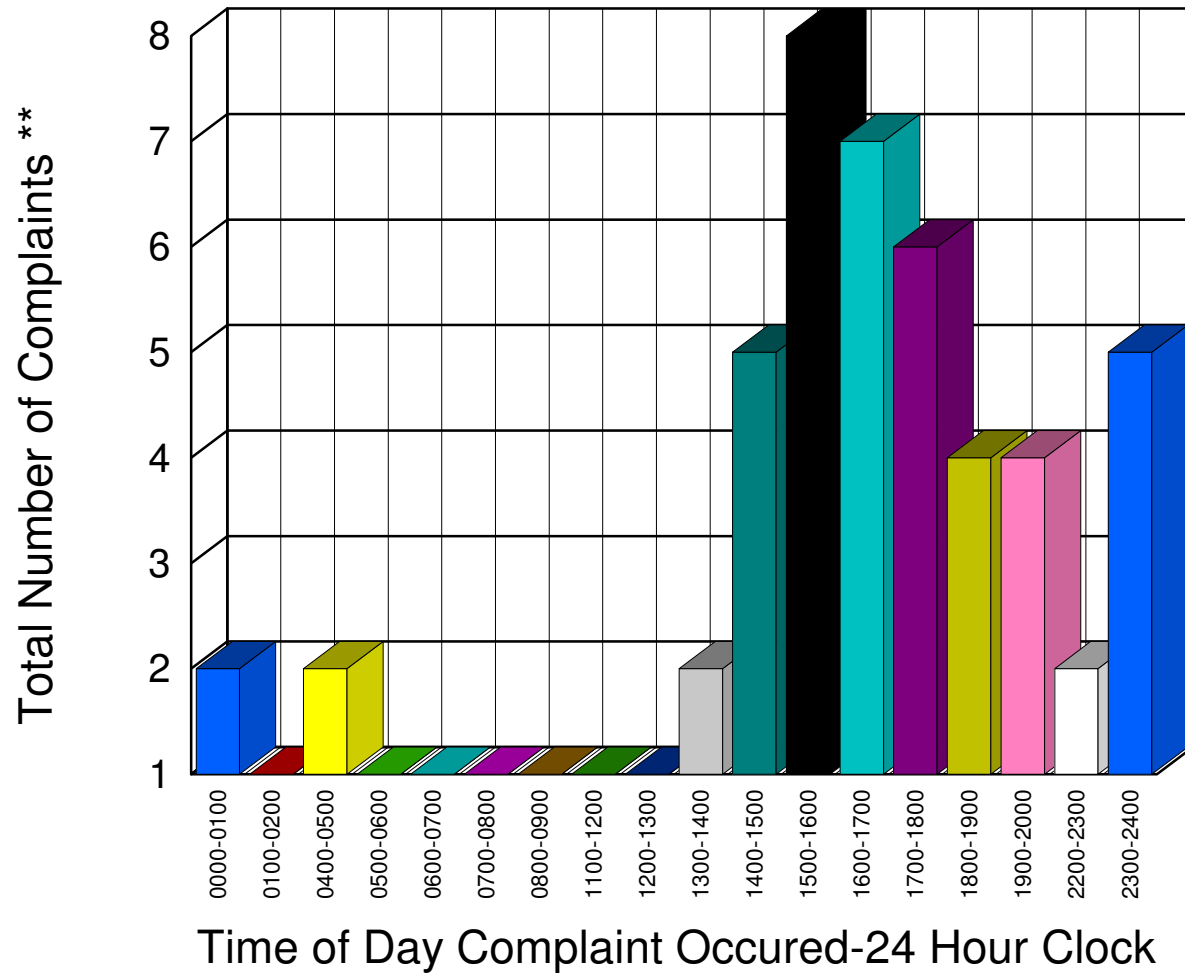

Total 41

** Complaints taken by Muskegon Sheriff's Office

Muskegon County Sheriff's Office

Listing of Offense Reports--Lakewood Club and Dalton Township 11/01/2006 to 11/30/2006

0000-0100	4
0100-0200	5
0200-0300	2
0300-0400	2
0400-0500	1
0500-0600	2
0600-0700	6
0700-0800	6
0800-0900	2
0900-1000	6
1000-1100	9
1100-1200	8
1200-1300	4
1300-1400	8
1400-1500	7
1500-1600	11
1600-1700	12
1700-1800	20
1800-1900	19
1900-2000	10
2000-2100	6
2100-2200	10
2200-2300	3
2300-2400	7
<hr/>	
<hr/>	
Total	170

** Complaints taken by Muskegon Sheriff's Office

Muskegon County Sheriff's Office

Listing of Offense Reports--Egelston Township 11/01/2006 to 11/30/2006

0000-0100	3
0100-0200	4
0200-0300	3
0300-0400	4
0400-0500	3
0500-0600	1
0700-0800	4
0800-0900	5
1000-1100	7
1100-1200	12
1200-1300	5
1300-1400	6
1400-1500	11
1500-1600	11
1600-1700	13
1700-1800	15
1800-1900	9
1900-2000	7
2000-2100	12
2100-2200	7
2200-2300	6
2300-2400	3

Total 151

** Complaints taken by Muskegon Sheriff's Office

Muskegon County Sheriff's Office

Listing of Offense Reports--Fruitland Township 11/01/2006 to 11/30/2006

0000-0100	2
0100-0200	1
0400-0500	2
0500-0600	1
0600-0700	1
0700-0800	1
0800-0900	1
1100-1200	1
1200-1300	1
1300-1400	2
1400-1500	5
1500-1600	8
1600-1700	7
1700-1800	6
1800-1900	4
1900-2000	4
2200-2300	2
2300-2400	5

Total 41

** Complaints taken by Muskegon Sheriff's Office

Muskegon County Sheriff's Office

Listing of Offense Reports--White River Township 11/03/2006 to 11/29/2006

0000-0100	2
0700-0800	1
0900-1000	2
1100-1200	2
1300-1400	3
1400-1500	1
1700-1800	2
1800-1900	1
1900-2000	1
2000-2100	2
2100-2200	1