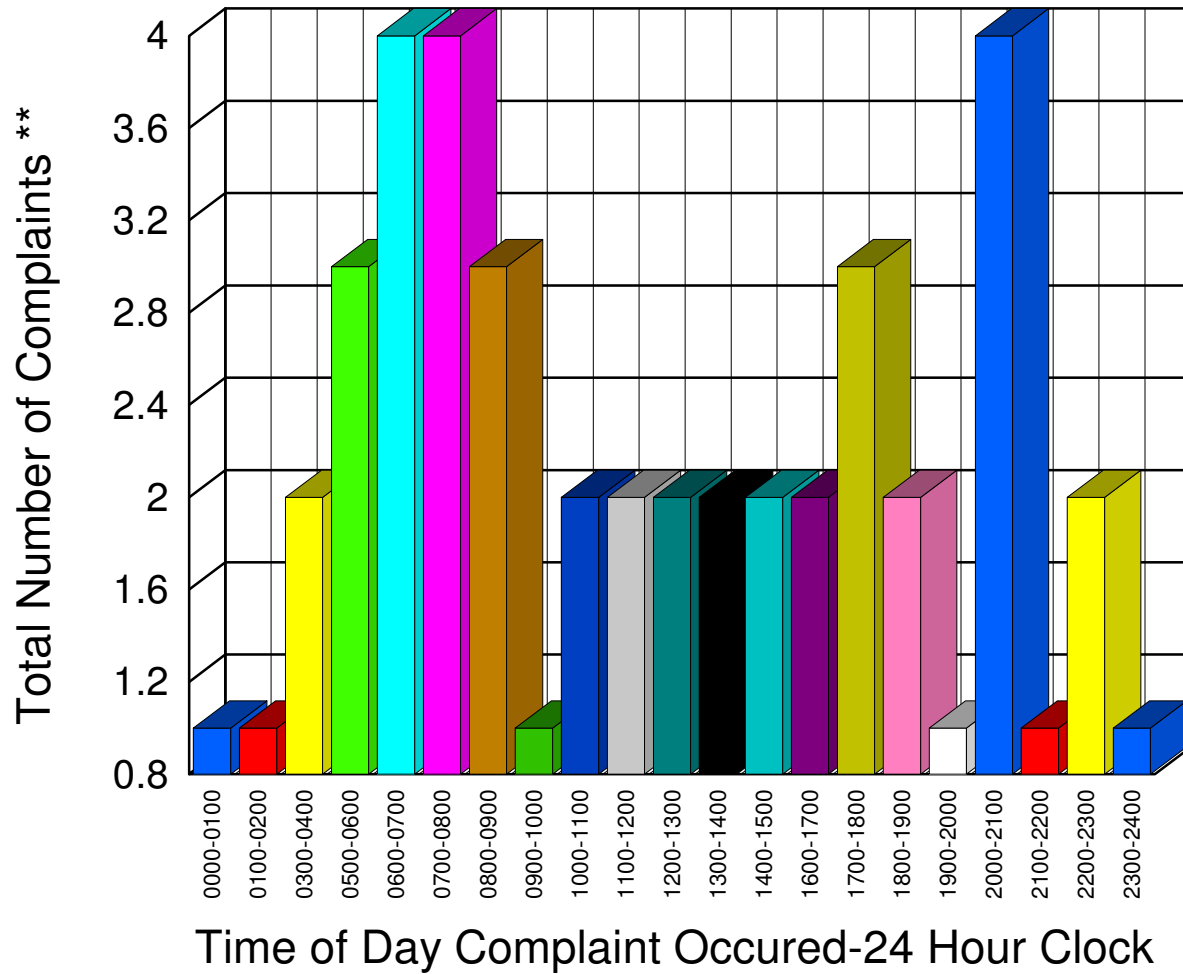

Muskegon County Sheriff's Office

Listing of Offense Reports--Ravenna and Ravenna Township 11/01/2006 to 11/30/2006

0000-0100	1
0100-0200	1
0300-0400	2
0500-0600	3
0600-0700	4
0700-0800	4
0800-0900	3
0900-1000	1
1000-1100	2
1100-1200	2
1200-1300	2
1300-1400	2
1400-1500	2
1600-1700	2
1700-1800	3
1800-1900	2
1900-2000	1
2000-2100	4
2100-2200	1
2200-2300	2
2300-2400	1

Total 45

** Complaints taken by Muskegon Sheriff's Office