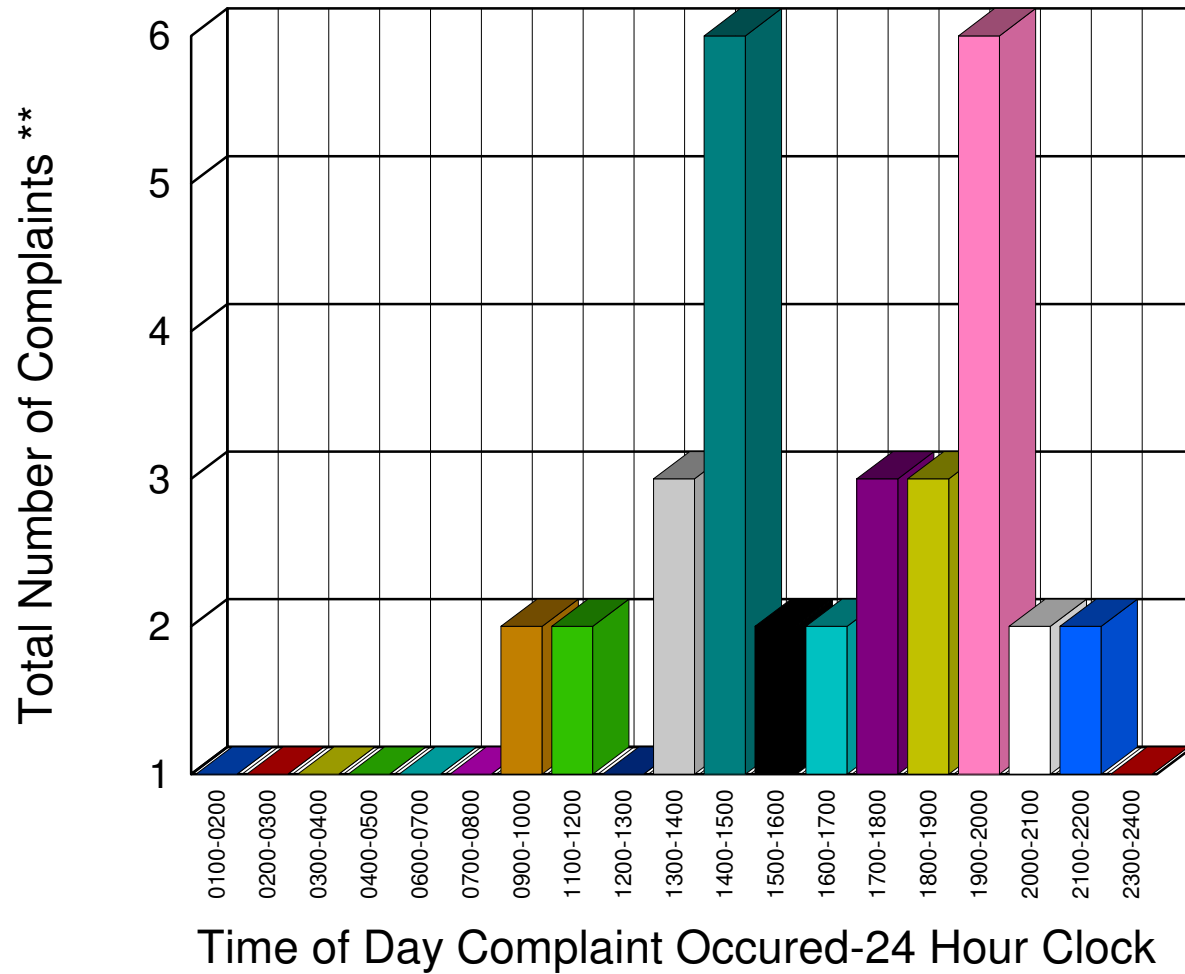

Muskegon County Sheriff's Office

Listing of Offense Reports--Cedar Creek Township 11/01/2006 to 11/30/2006

0100-0200	1
0200-0300	1
0300-0400	1
0400-0500	1
0600-0700	1
0700-0800	1
0900-1000	2
1100-1200	2
1200-1300	1
1300-1400	3
1400-1500	6
1500-1600	2
1600-1700	2
1700-1800	3
1800-1900	3
1900-2000	6
2000-2100	2
2100-2200	2
2300-2400	1

Total 41

** Complaints taken by Muskegon Sheriff's Office