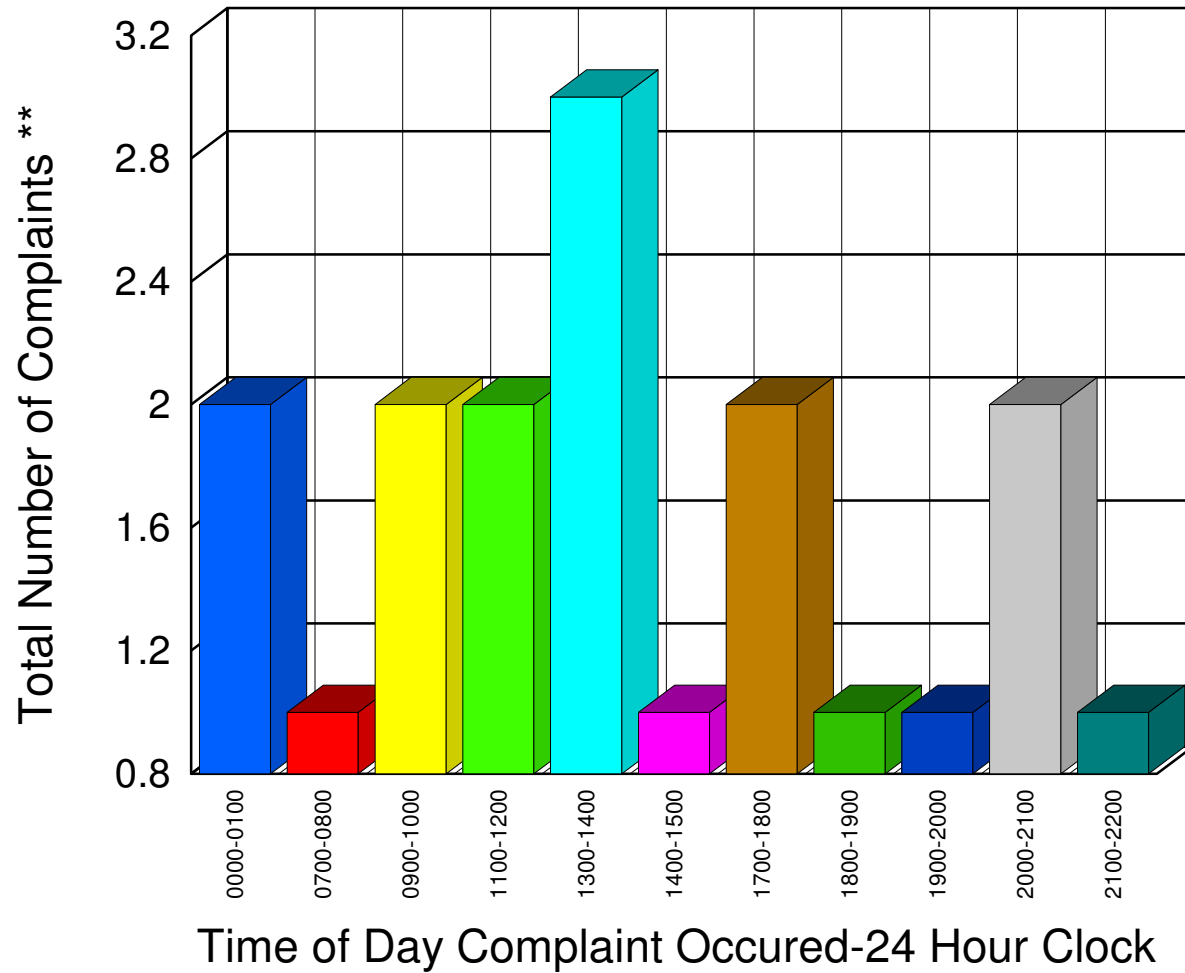

Total 45

** Complaints taken by Muskegon Sheriff's Office

Muskegon County Sheriff's Office

Listing of Offense Reports--Sullivan Township 11/01/2006 to 11/30/2006

0000-0100	1
0300-0400	1
0400-0500	1
0500-0600	1
0600-0700	4
0700-0800	1
0900-1000	1
1000-1100	1
1100-1200	1
1200-1300	2
1300-1400	1
1400-1500	1
1500-1600	1
1600-1700	3
1700-1800	4
1800-1900	6
1900-2000	2
2000-2100	4
2100-2200	1
2200-2300	2
2300-2400	2

Total 41

** Complaints taken by Muskegon Sheriff's Office

Muskegon County Sheriff's Office

Listing of Offense Reports--White River Township 11/03/2006 to 11/29/2006

0000-0100	2
0700-0800	1
0900-1000	2
1100-1200	2
1300-1400	3
1400-1500	1
1700-1800	2
1800-1900	1
1900-2000	1
2000-2100	2
2100-2200	1