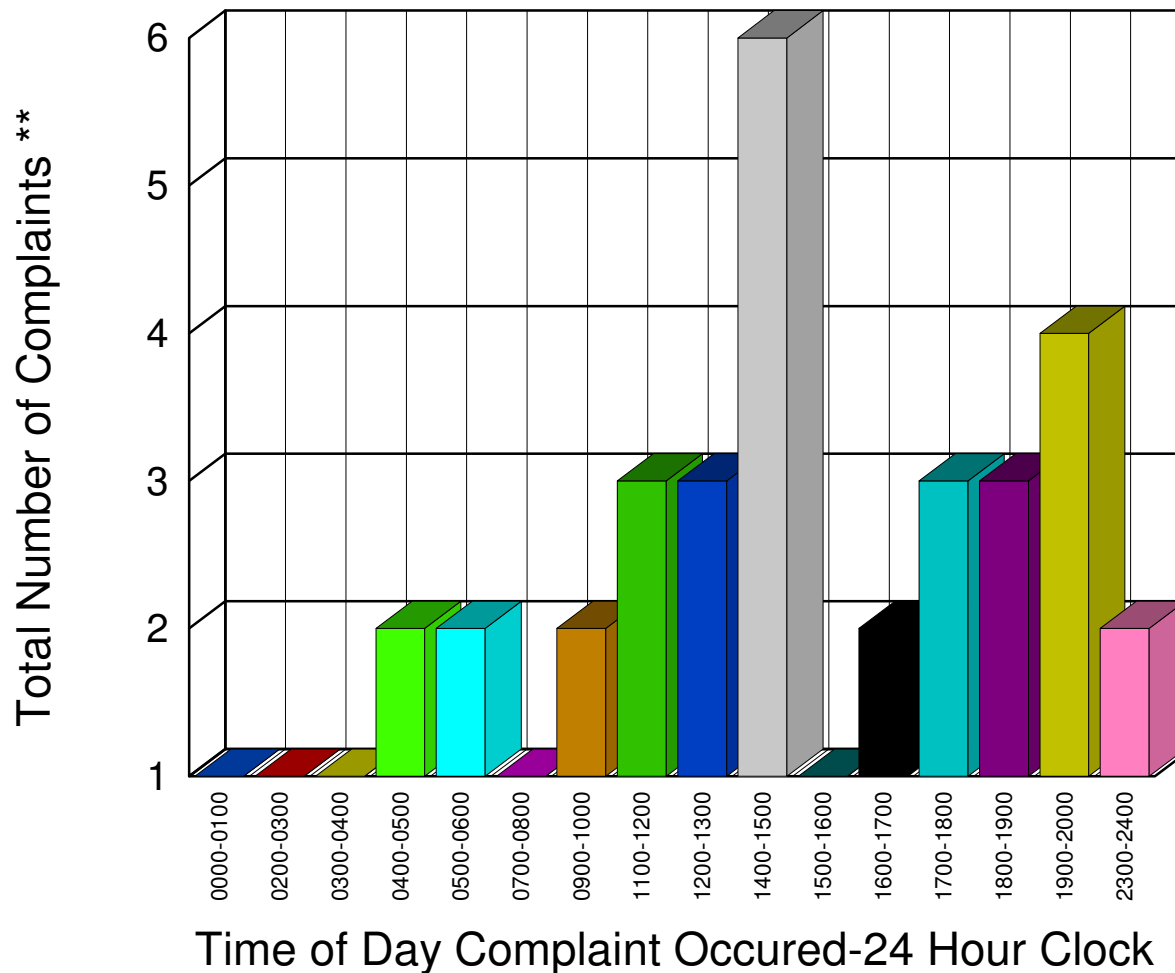

Muskegon County Sheriff's Office

Listing of Offense Reports--Blue Lake Township 11/02/2006 to 11/30/2006

0000-0100	1
0200-0300	1
0300-0400	1
0400-0500	2
0500-0600	2
0700-0800	1
0900-1000	2
1100-1200	3
1200-1300	3
1400-1500	6
1500-1600	1
1600-1700	2
1700-1800	3
1800-1900	3
1900-2000	4
2300-2400	2

Total 37

** Complaints taken by Muskegon Sheriff's Office