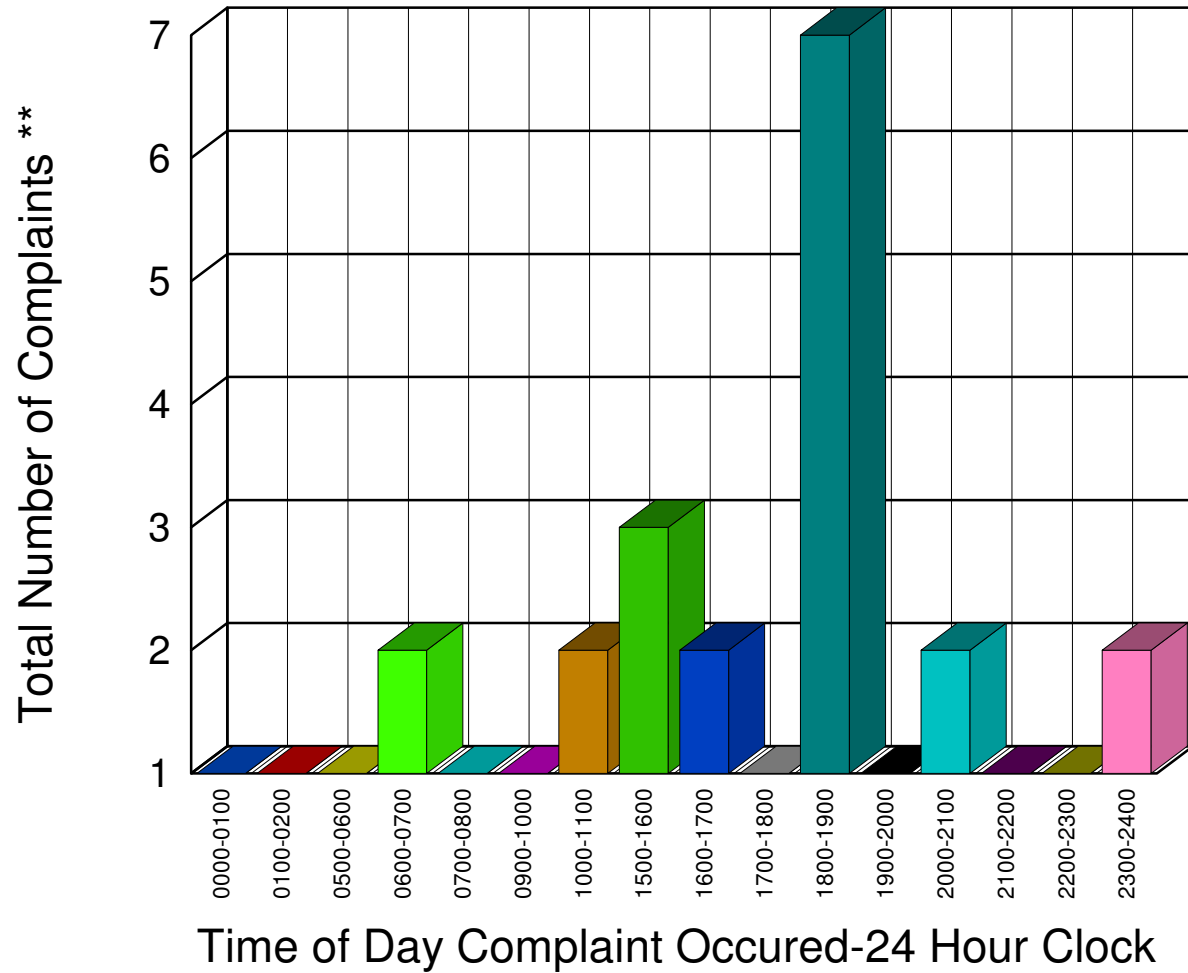

Muskegon County Sheriff's Office

Listing of Offense Reports--Casnovia and Casnovia Township 11/01/2006 to 11/30/2006

0000-0100	1
0100-0200	1
0500-0600	1
0600-0700	2
0700-0800	1
0900-1000	1
1000-1100	2
1500-1600	3
1600-1700	2
1700-1800	1
1800-1900	7
1900-2000	1
2000-2100	2
2100-2200	1
2200-2300	1
2300-2400	2

Total 29

** Complaints taken by Muskegon Sheriff's Office