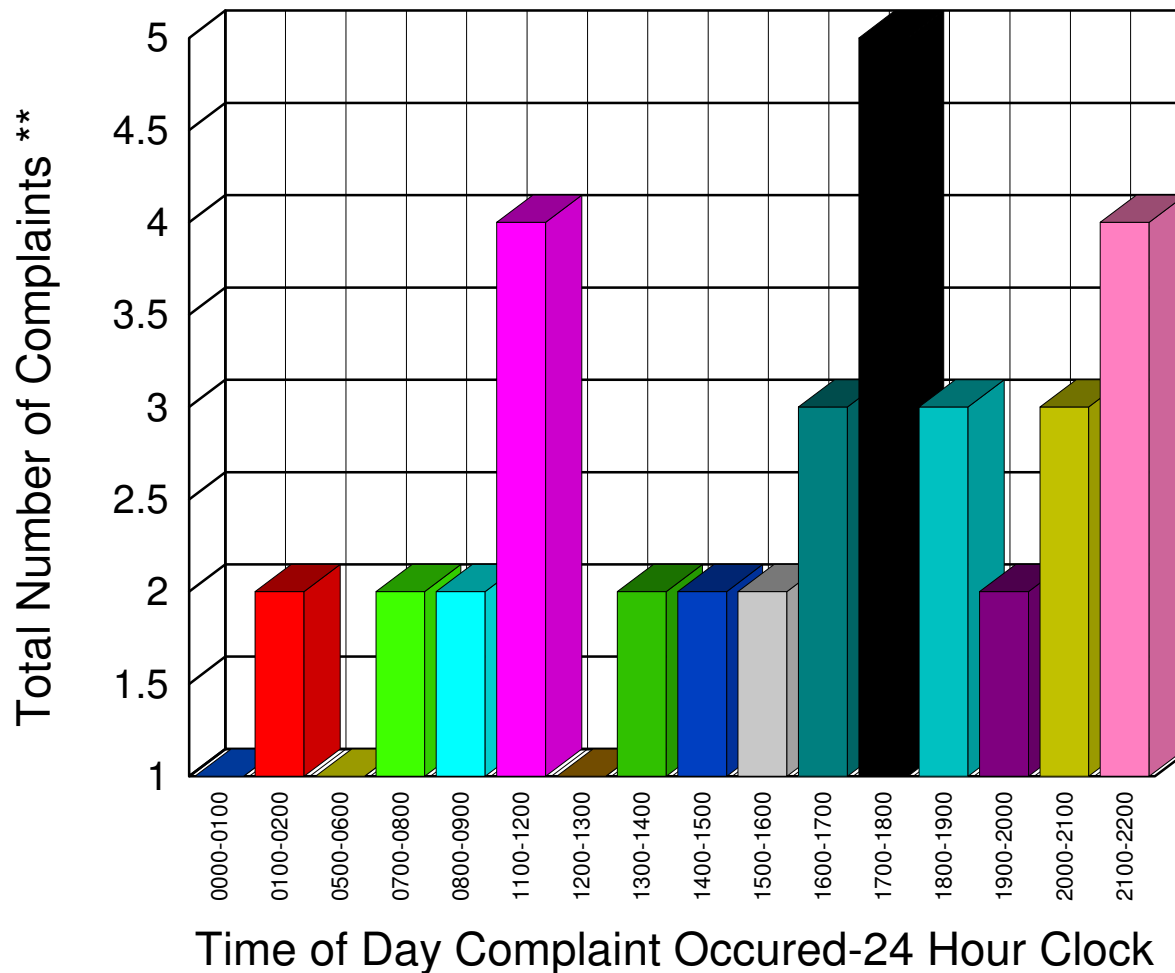

---

Total 33

\*\* Complaints taken by Muskegon Sheriff's Office

# Muskegon County Sheriff's Office

Listing of Offense Reports--Sullivan Township 10/02/2006 to 10/31/2006

0000-0100	1
0100-0200	2
0500-0600	1
0700-0800	2
0800-0900	2
1100-1200	4
1200-1300	1
1300-1400	2
1400-1500	2
1500-1600	2
1600-1700	3
1700-1800	5
1800-1900	3
1900-2000	2
2000-2100	3
2100-2200	4