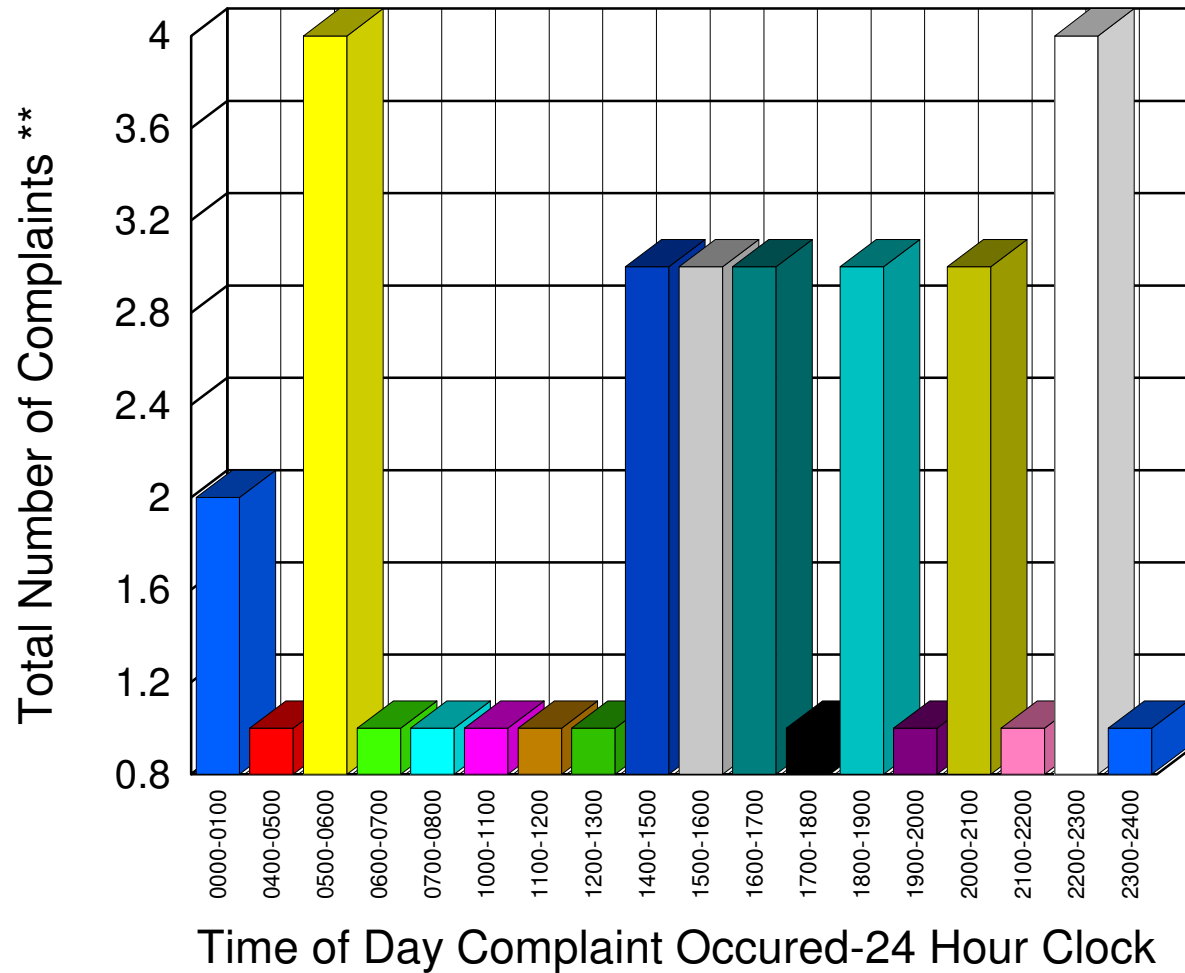

Muskegon County Sheriff's Office

Listing of Offense Reports--Montague Township 10/02/2006 to 10/31/2006

0000-0100	2
0400-0500	1
0500-0600	4
0600-0700	1
0700-0800	1
1000-1100	1
1100-1200	1
1200-1300	1
1400-1500	3
1500-1600	3
1600-1700	3
1700-1800	1
1800-1900	3
1900-2000	1
2000-2100	3
2100-2200	1
2200-2300	4
2300-2400	1

Total 35

** Complaints taken by Muskegon Sheriff's Office