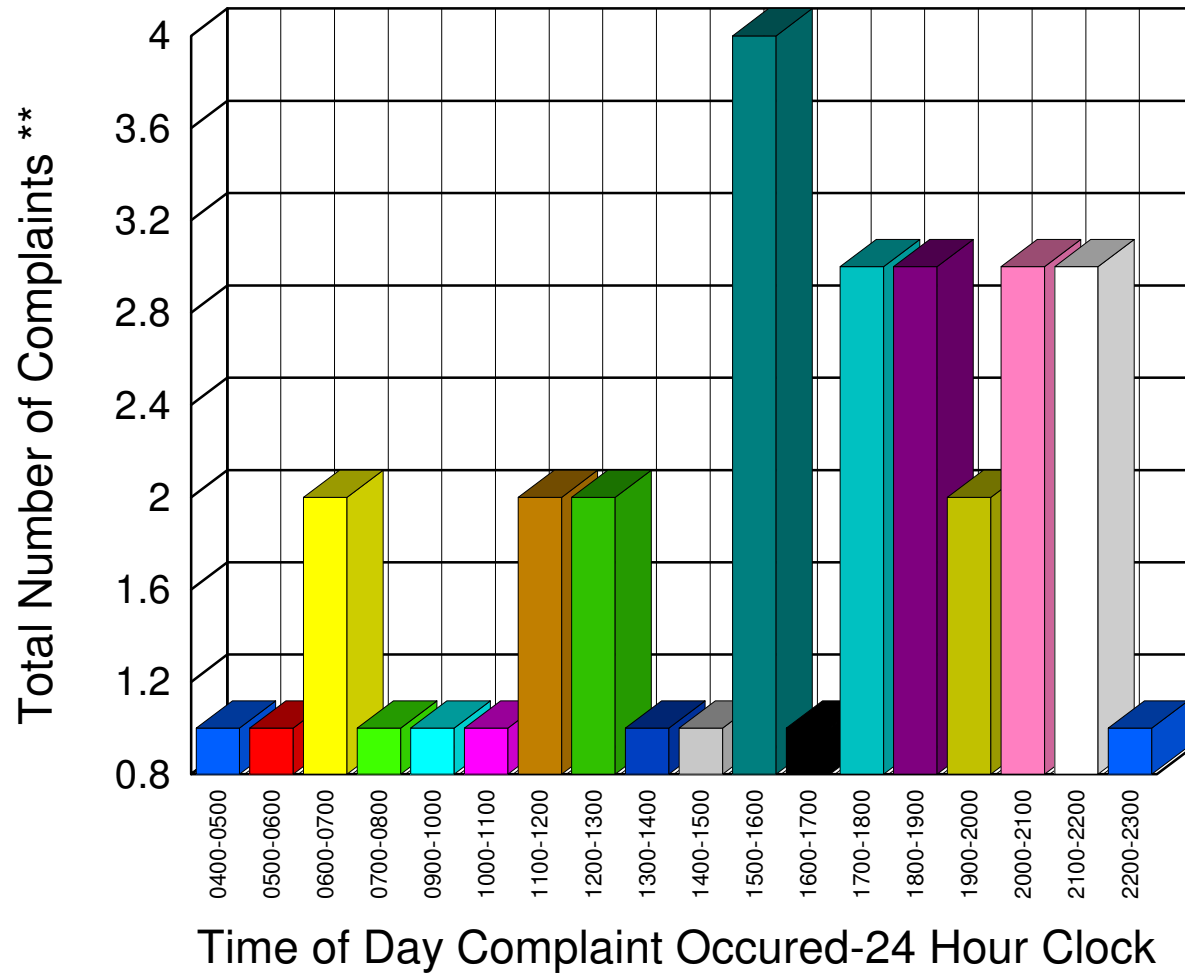

---

Total 45

\*\* Complaints taken by Muskegon Sheriff's Office

# Muskegon County Sheriff's Office

Listing of Offense Reports--Ravenna and Ravenna Township 10/01/2006 to 10/30/2006

0400-0500	1
0500-0600	1
0600-0700	2
0700-0800	1
0900-1000	1
1000-1100	1
1100-1200	2
1200-1300	2
1300-1400	1
1400-1500	1
1500-1600	4
1600-1700	1
1700-1800	3
1800-1900	3
1900-2000	2
2000-2100	3
2100-2200	3
2200-2300	1