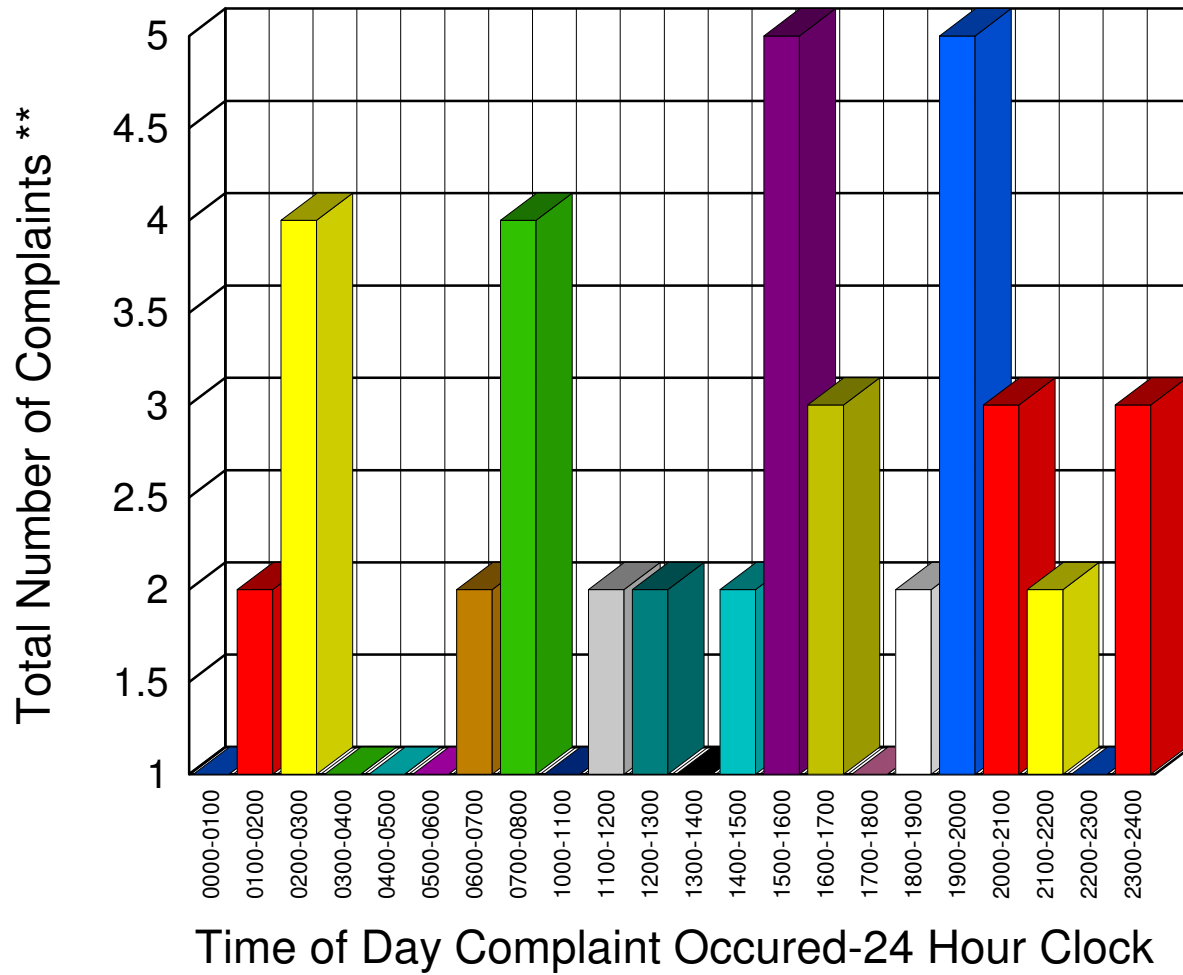

---

---

Total	19
-------	----

\*\* Complaints taken by Muskegon Sheriff's Office

# Muskegon County Sheriff's Office

Listing of Offense Reports--Whitehall Township 10/01/2006 to 10/31/2006

0000-0100	1
0100-0200	2
0200-0300	4
0300-0400	1
0400-0500	1
0500-0600	1
0600-0700	2
0700-0800	4
1000-1100	1
1100-1200	2
1200-1300	2
1300-1400	1
1400-1500	2
1500-1600	5
1600-1700	3
1700-1800	1
1800-1900	2
1900-2000	5
2000-2100	3
2100-2200	2
2200-2300	1
2300-2400	3