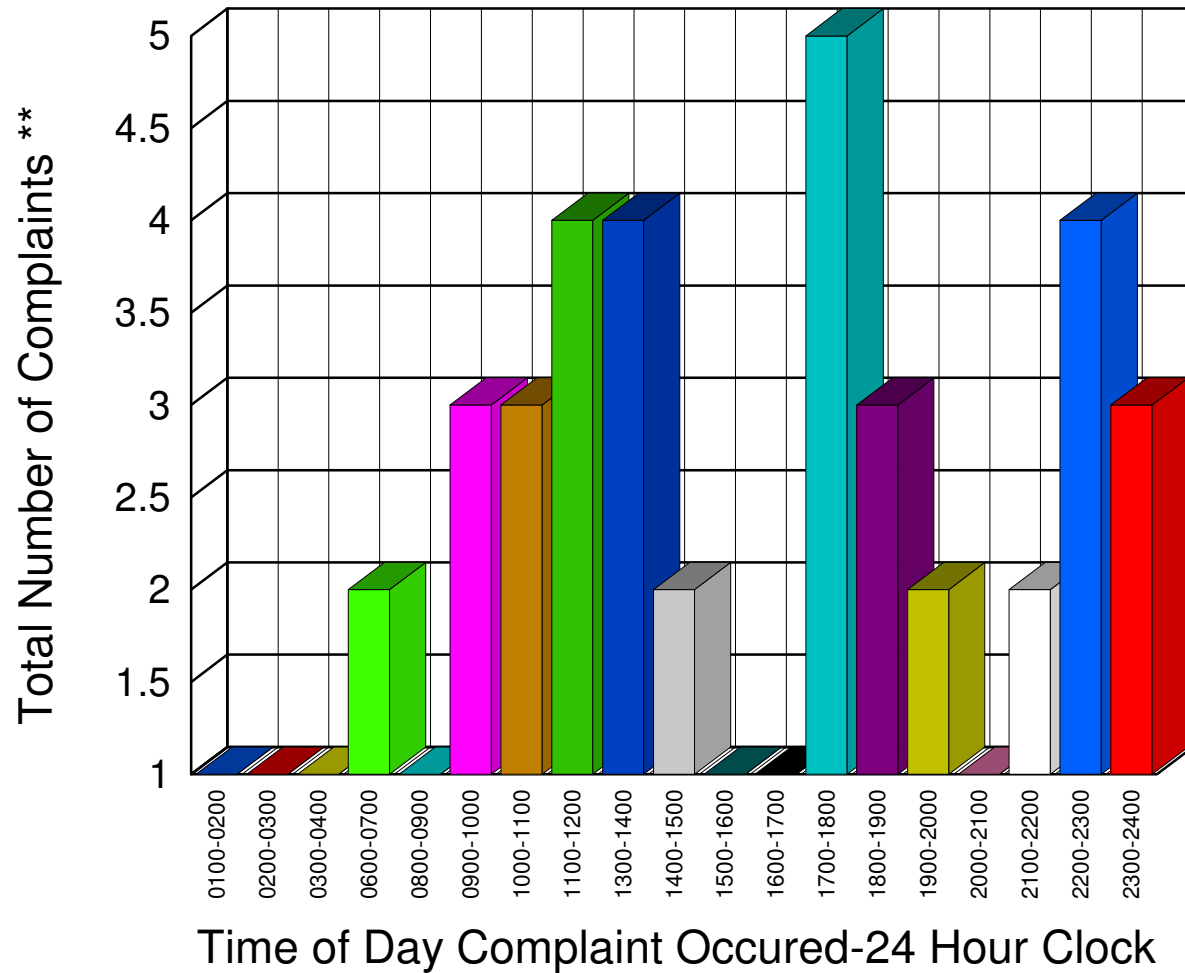

Muskegon County Sheriff's Office

Listing of Offense Reports--Holton Township 10/01/2006 to 10/31/2006

0100-0200	1
0200-0300	1
0300-0400	1
0600-0700	2
0800-0900	1
0900-1000	3
1000-1100	3
1100-1200	4
1300-1400	4
1400-1500	2
1500-1600	1
1600-1700	1
1700-1800	5
1800-1900	3
1900-2000	2
2000-2100	1
2100-2200	2
2200-2300	4
2300-2400	3

Total **44**

** Complaints taken by Muskegon Sheriff's Office