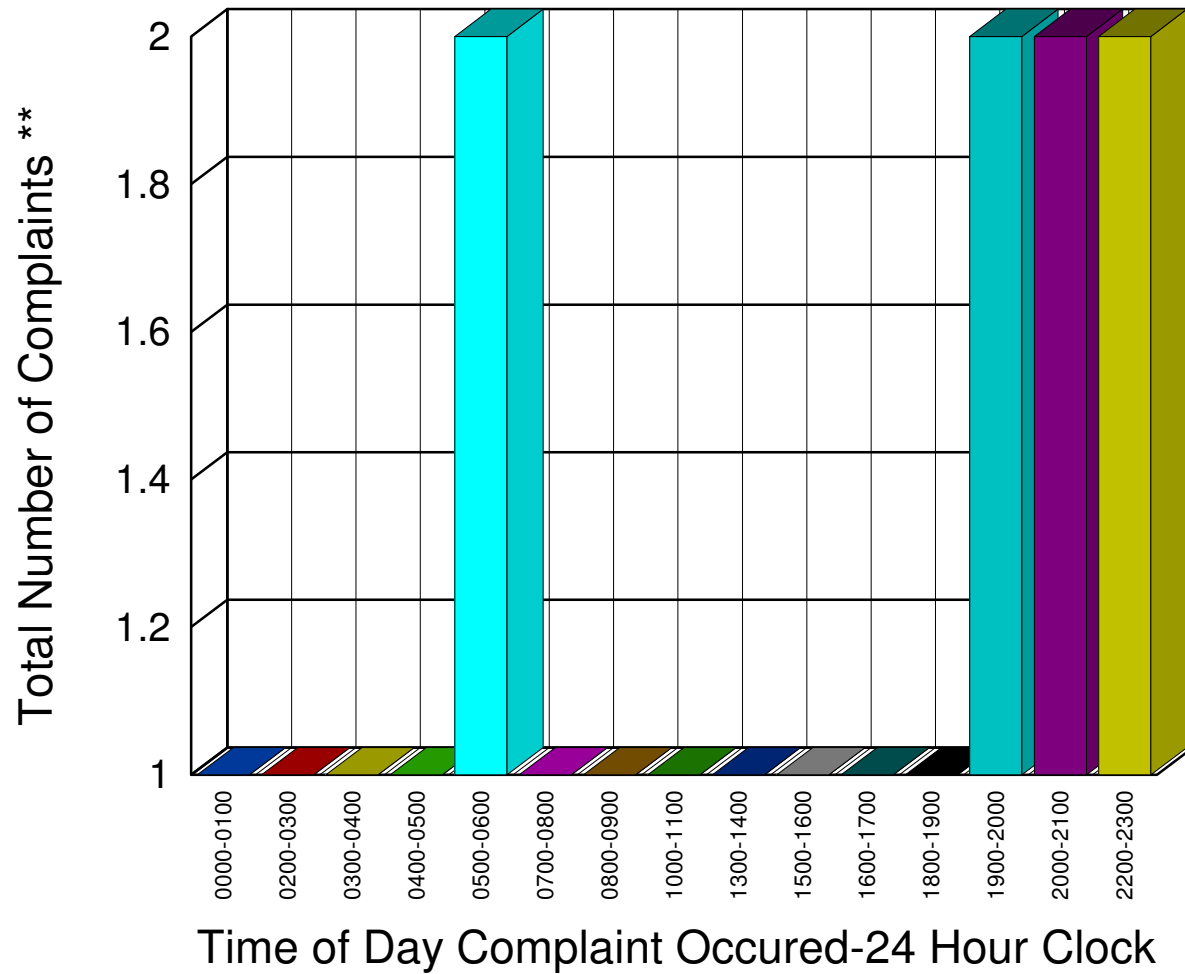

Muskegon County Sheriff's Office

Listing of Offense Reports--White River Township 10/01/2006 to 10/31/2006

0000-0100	1
0200-0300	1
0300-0400	1
0400-0500	1
0500-0600	2
0700-0800	1
0800-0900	1
1000-1100	1
1300-1400	1
1500-1600	1
1600-1700	1
1800-1900	1
1900-2000	2
2000-2100	2
2200-2300	2

Total	19

** Complaints taken by Muskegon Sheriff's Office