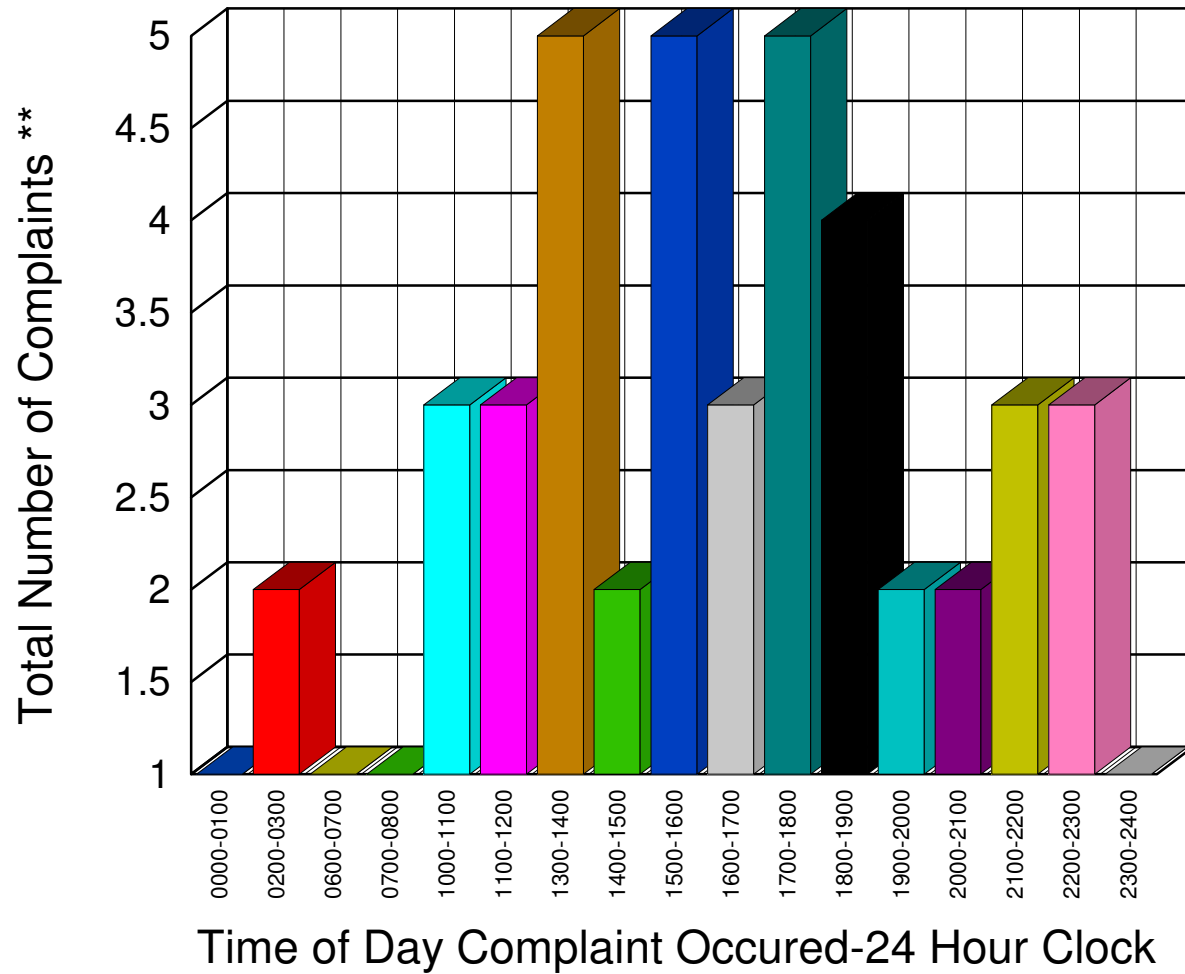

Muskegon County Sheriff's Office

Listing of Offense Reports--Cedar Creek Township 10/01/2006 to 10/31/2006

0000-0100	1
0200-0300	2
0600-0700	1
0700-0800	1
1000-1100	3
1100-1200	3
1300-1400	5
1400-1500	2
1500-1600	5
1600-1700	3
1700-1800	5
1800-1900	4
1900-2000	2
2000-2100	2
2100-2200	3
2200-2300	3
2300-2400	1

Total 46

** Complaints taken by Muskegon Sheriff's Office