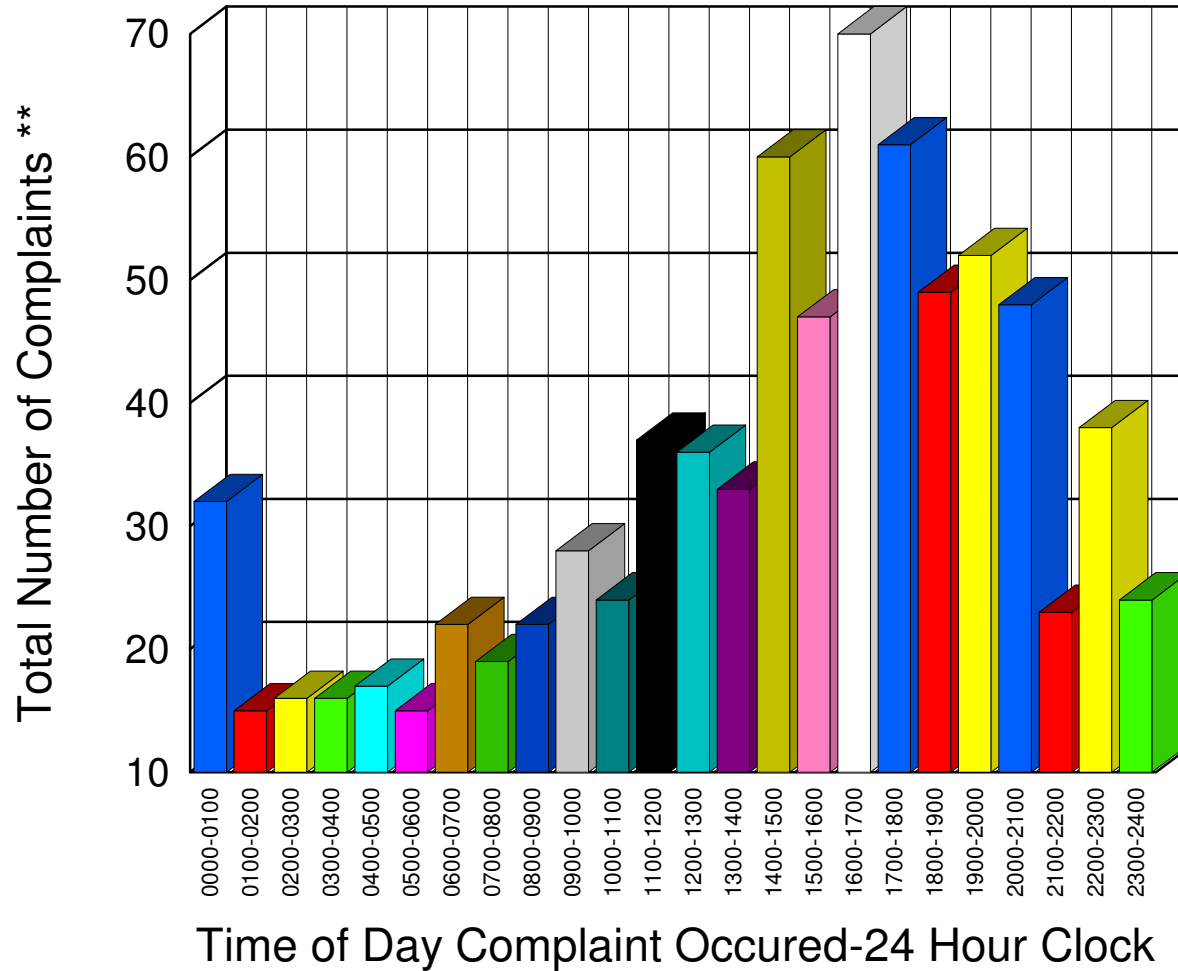

Muskegon County Sheriff's Office

Listing of Offense Reports-- 10/01/2008 00:00:00 to 10/31/2008 23:56:54

0000-0100	32
0100-0200	15
0200-0300	16
0300-0400	16
0400-0500	17
0500-0600	15
0600-0700	22
0700-0800	19
0800-0900	22
0900-1000	28
1000-1100	24
1100-1200	37
1200-1300	36
1300-1400	33
1400-1500	60
1500-1600	47
1600-1700	70
1700-1800	61
1800-1900	49
1900-2000	52
2000-2100	48
2100-2200	23
2200-2300	38
2300-2400	24

Total **804**

** Complaints taken by Muskegon Sheriff's Office

Muskegon County Sheriff's Office

Listing of Offense Reports - Blue Lake Township - 10/01/2008 18:31:29 to 10/31/2008 20:46:00

0100-0200	1
0200-0300	2
0800-0900	1
0900-1000	1
1100-1200	5
1200-1300	2
1300-1400	2
1400-1500	3
1500-1600	1
1600-1700	1
1700-1800	3
1800-1900	2
1900-2000	1
2000-2100	2
2300-2400	1

Total	30
-------	----

** Complaints taken by Muskegon Sheriff's Office

Muskegon County Sheriff's Office

Listing of Offense Reports - White River Township - 10/01/2008 22:50:14 to 10/30/2008 09:59:00

0000-0100	1
0700-0800	1
0800-0900	2
0900-1000	1
1500-1600	1
1600-1700	2
1900-2000	1
2200-2300	1
2300-2400	1

Total 11

** Complaints taken by Muskegon Sheriff's Office

Muskegon County Sheriff's Office

Listing of Offense Reports - Whitehall Township - 10/02/2008 14:46:55 to 10/30/2008 20:44:15

0000-0100	2
0100-0200	1
0200-0300	1
0400-0500	1
0600-0700	2
0700-0800	1
0800-0900	1
1000-1100	1
1100-1200	1
1200-1300	1
1300-1400	1
1400-1500	5
1500-1600	3
1600-1700	3
1700-1800	3
1800-1900	10
1900-2000	2
2000-2100	1
2200-2300	1
2300-2400	1