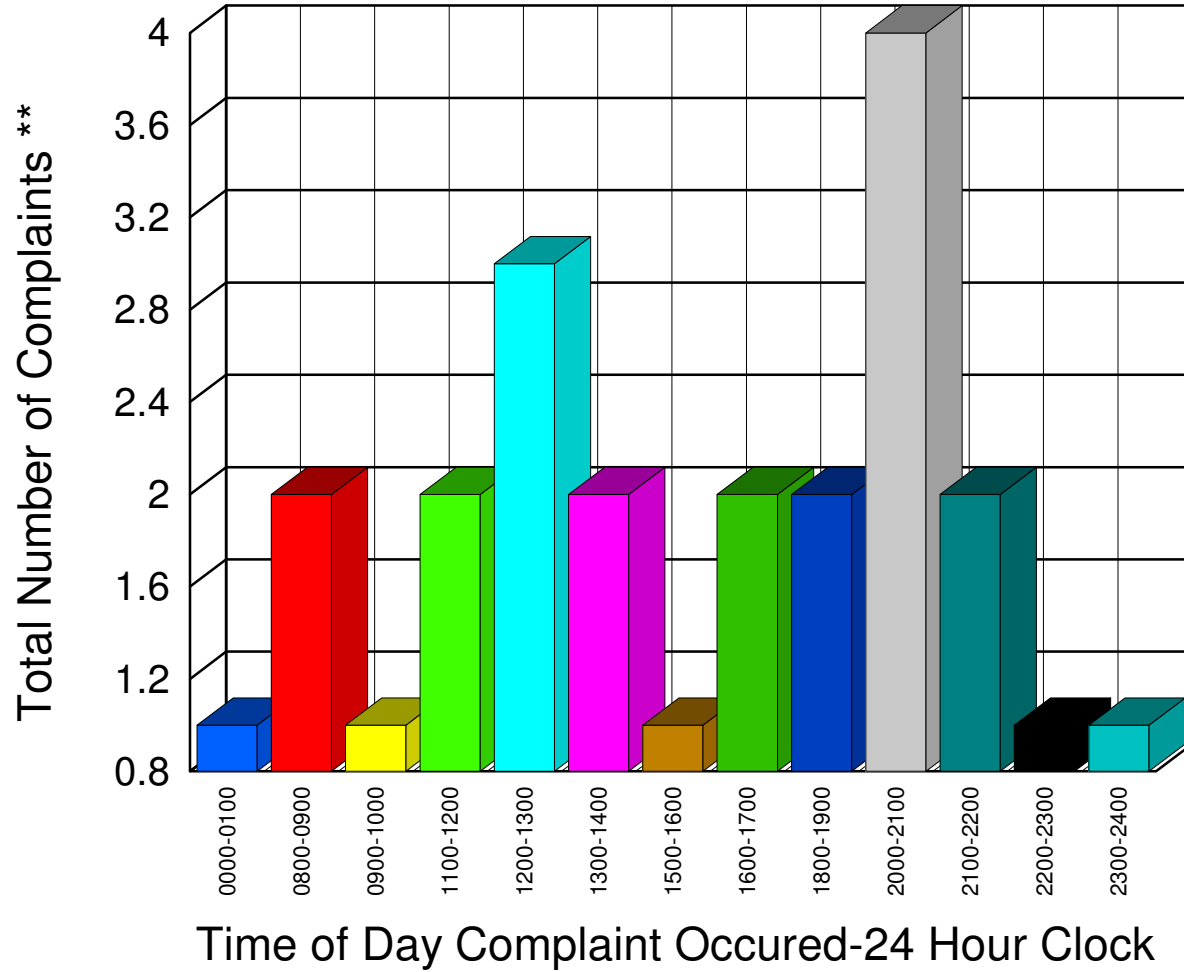

Muskegon County Sheriff's Office

Listing of Offense Reports - Montague Township - 10/01/2008 00:00:00 to 10/28/2008 23:58:13

0000-0100	1
0800-0900	2
0900-1000	1
1100-1200	2
1200-1300	3
1300-1400	2
1500-1600	1
1600-1700	2
1800-1900	2
2000-2100	4
2100-2200	2
2200-2300	1
2300-2400	1

Total	24

** Complaints taken by Muskegon Sheriff's Office