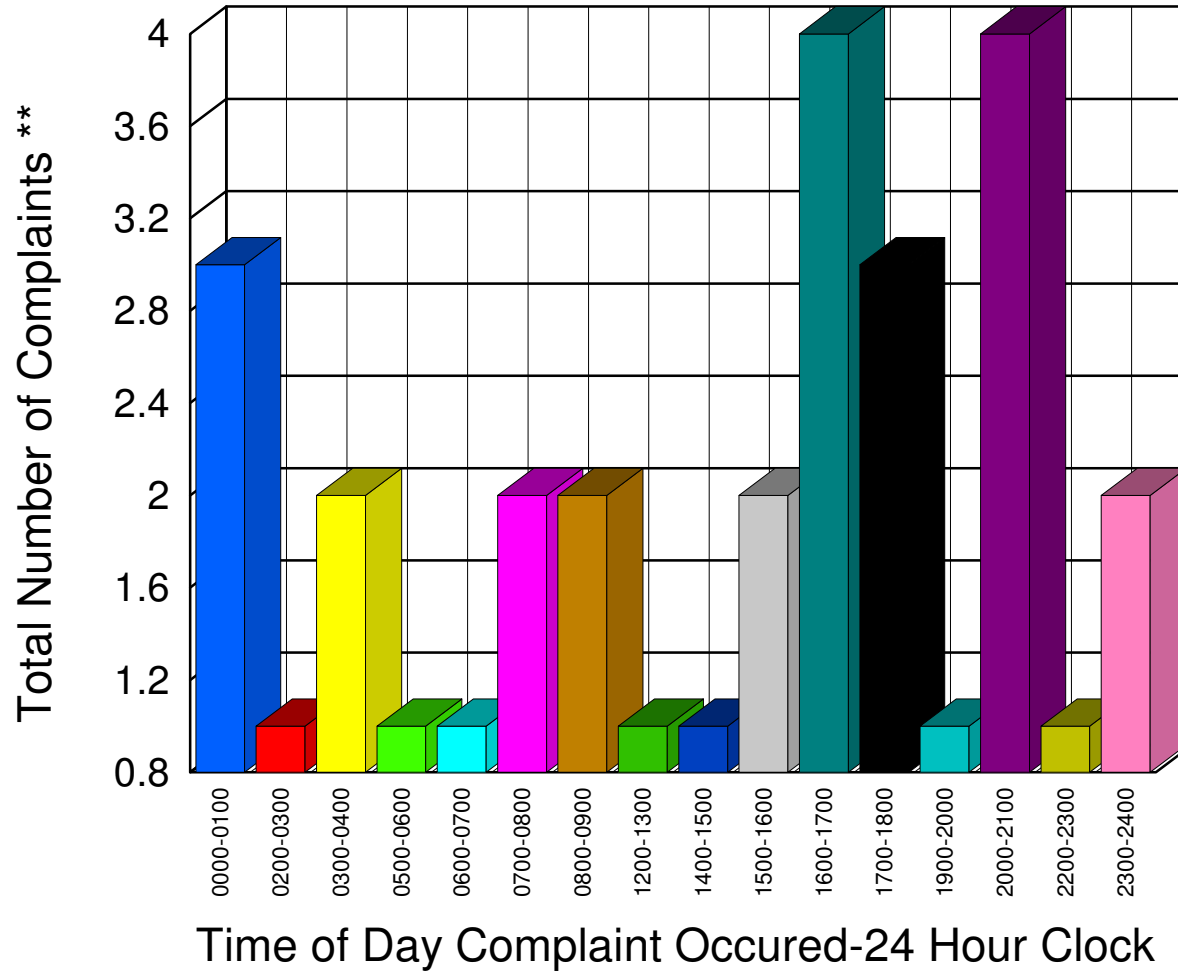

Muskegon County Sheriff's Office

Listing of Offense Reports - Ravenna Village and Township - 10/01/2008 12:15:00 to 10/31/2008 23:35:37

0000-0100	3
0200-0300	1
0300-0400	2
0500-0600	1
0600-0700	1
0700-0800	2
0800-0900	2
1200-1300	1
1400-1500	1
1500-1600	2
1600-1700	4
1700-1800	3
1900-2000	1
2000-2100	4
2200-2300	1
2300-2400	2

Total **31**

** Complaints taken by Muskegon Sheriff's Office