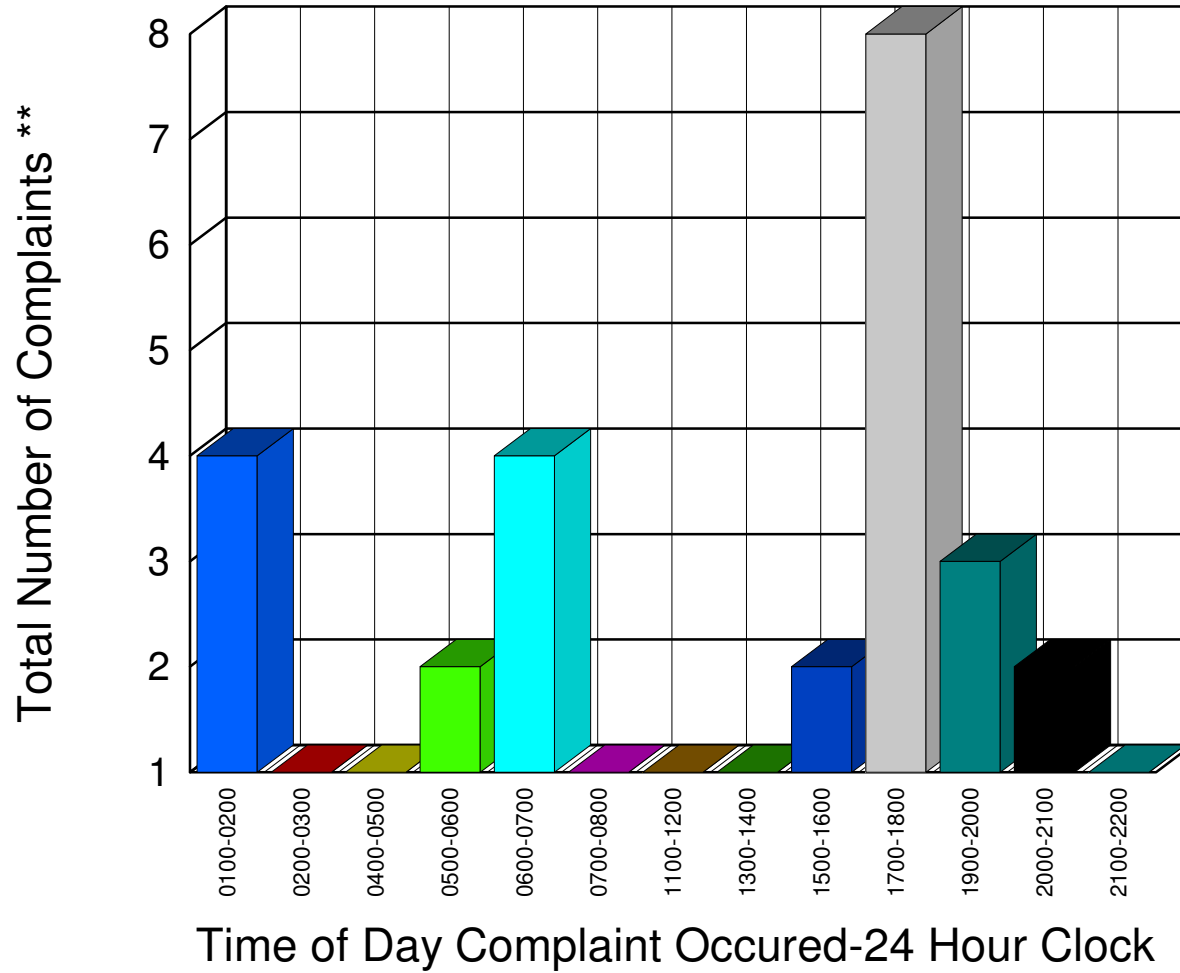

Muskegon County Sheriff's Office

Listing of Offense Reports - Casnovia Village and Township - 10/02/2008 15:16:00 to 10/30/2008 17:30:21

0100-0200	4
0200-0300	1
0400-0500	1
0500-0600	2
0600-0700	4
0700-0800	1
1100-1200	1
1300-1400	1
1500-1600	2
1700-1800	8
1900-2000	3
2000-2100	2
2100-2200	1

Total 31

** Complaints taken by Muskegon Sheriff's Office