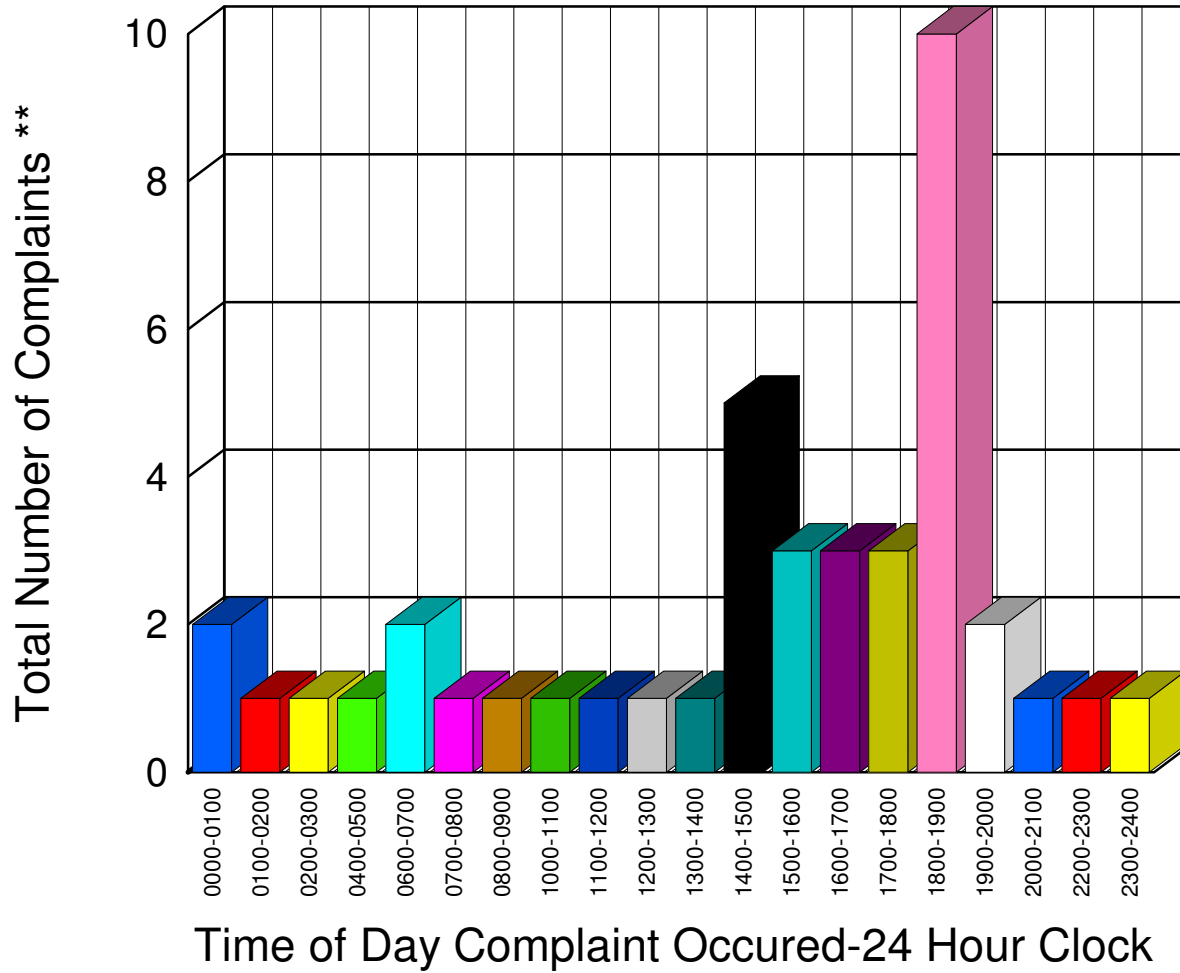

** Complaints taken by Muskegon Sheriff's Office

Muskegon County Sheriff's Office

Listing of Offense Reports - Sullivan Township - 10/01/2008 10:10:05 to 10/31/2008 15:44:40

0100-0200	1
0300-0400	2
0400-0500	1
0500-0600	2
0600-0700	2
0800-0900	1
0900-1000	1
1000-1100	1
1100-1200	1
1200-1300	2
1300-1400	2
1500-1600	3
1600-1700	4
1700-1800	3
2000-2100	3
2100-2200	1

Total	30
-------	----

** Complaints taken by Muskegon Sheriff's Office

Muskegon County Sheriff's Office

Listing of Offense Reports - White River Township - 10/01/2008 22:50:14 to 10/30/2008 09:59:00

0000-0100	1
0700-0800	1
0800-0900	2
0900-1000	1
1500-1600	1
1600-1700	2
1900-2000	1
2200-2300	1
2300-2400	1

Total 11

** Complaints taken by Muskegon Sheriff's Office

Muskegon County Sheriff's Office

Listing of Offense Reports - Whitehall Township - 10/02/2008 14:46:55 to 10/30/2008 20:44:15

0000-0100	2
0100-0200	1
0200-0300	1
0400-0500	1
0600-0700	2
0700-0800	1
0800-0900	1
1000-1100	1
1100-1200	1
1200-1300	1
1300-1400	1
1400-1500	5
1500-1600	3
1600-1700	3
1700-1800	3
1800-1900	10
1900-2000	2
2000-2100	1
2200-2300	1
2300-2400	1