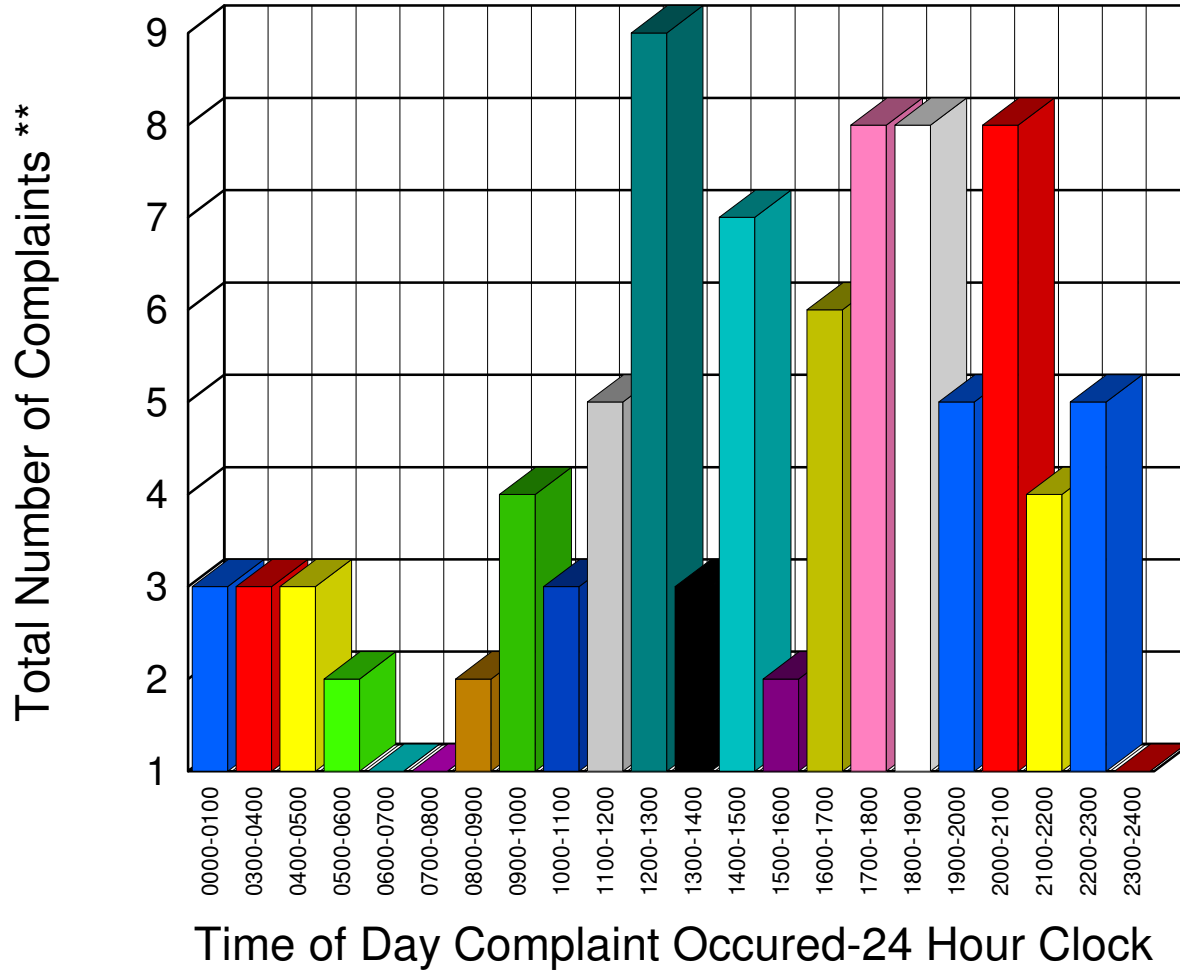

Total 129

** Complaints taken by Muskegon Sheriff's Office

Muskegon County Sheriff's Office

Listing of Offense Reports - Fruitland Township - 10/01/2008 00:00:00 to 10/31/2008 16:22:41

0000-0100	4
0300-0400	2
0400-0500	1
0500-0600	4
0600-0700	2
0900-1000	4
1000-1100	2
1200-1300	2
1300-1400	1
1400-1500	4
1500-1600	3
1600-1700	9
1700-1800	4
1800-1900	5
1900-2000	7
2000-2100	6
2100-2200	1
2200-2300	4
2300-2400	1

Total **66**

** Complaints taken by Muskegon Sheriff's Office

Muskegon County Sheriff's Office

Listing of Offense Reports - Holton Township - 10/01/2008 13:59:54 to 10/31/2008 18:14:29

0000-0100	1
0100-0200	1
0200-0300	1
0300-0400	1
0600-0700	3
0700-0800	1
0800-0900	2
0900-1000	3
1000-1100	4
1100-1200	2
1200-1300	1
1300-1400	3
1400-1500	2
1500-1600	3
1600-1700	5
1700-1800	4
1800-1900	6
2000-2100	1
2100-2200	2
2200-2300	4
2300-2400	2

Total 52

** Complaints taken by Muskegon Sheriff's Office

Muskegon County Sheriff's Office

Listing of Offense Reports - Laketon Township - 10/01/2008 11:00:33 to 10/31/2008 14:03:00

0000-0100	3
0300-0400	3
0400-0500	3
0500-0600	2
0600-0700	1
0700-0800	1
0800-0900	2
0900-1000	4
1000-1100	3
1100-1200	5
1200-1300	9
1300-1400	3
1400-1500	7
1500-1600	2
1600-1700	6
1700-1800	8
1800-1900	8
1900-2000	5
2000-2100	8
2100-2200	4
2200-2300	5
2300-2400	1