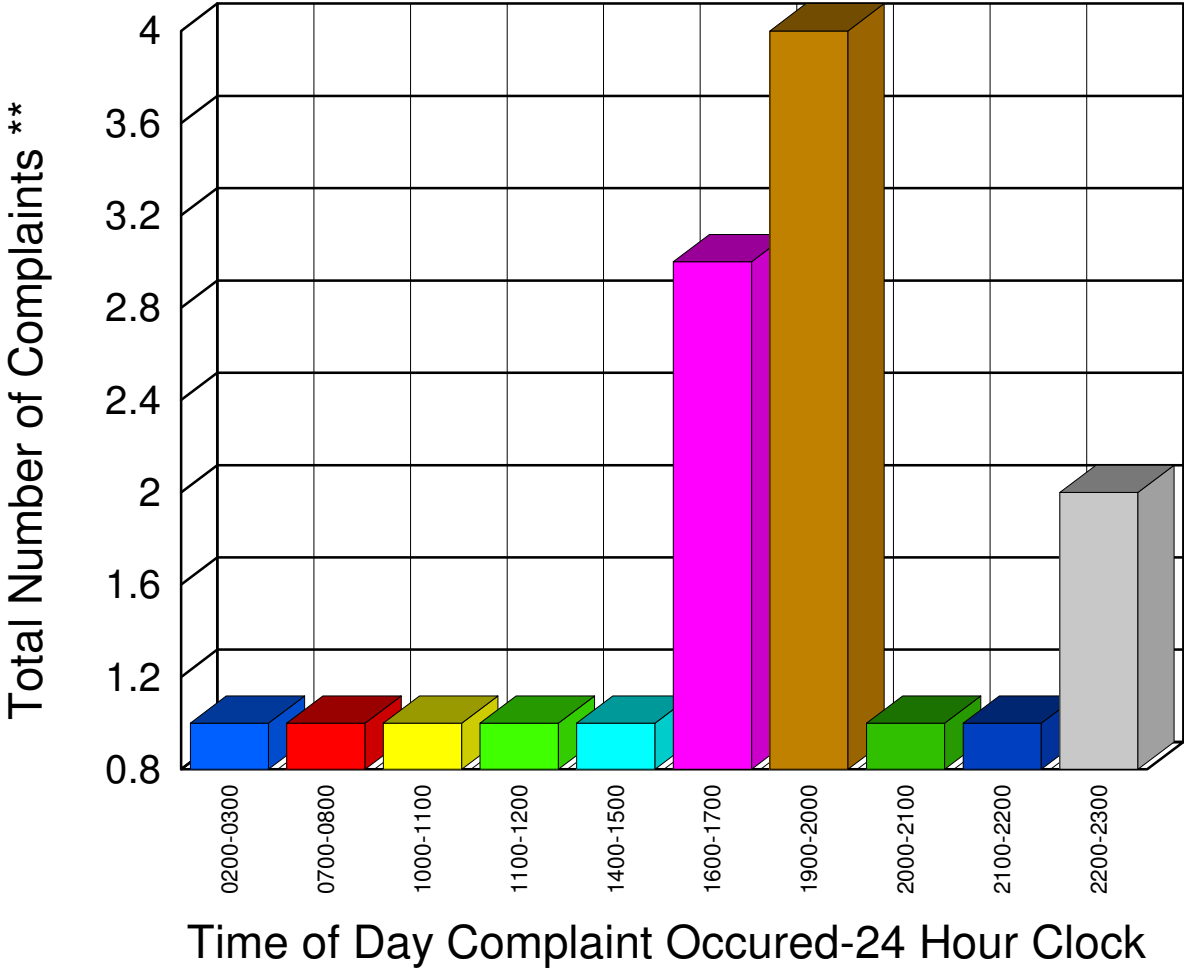

Muskegon County Sheriff's Office

Listing of Offense Reports - Moorland Township - 10/02/2008 11:42:15 to 10/29/2008 22:47:11

0200-0300	1
0700-0800	1
1000-1100	1
1100-1200	1
1400-1500	1
1600-1700	3
1900-2000	4
2000-2100	1
2100-2200	1
2200-2300	2

Total	16

** Complaints taken by Muskegon Sheriff's Office