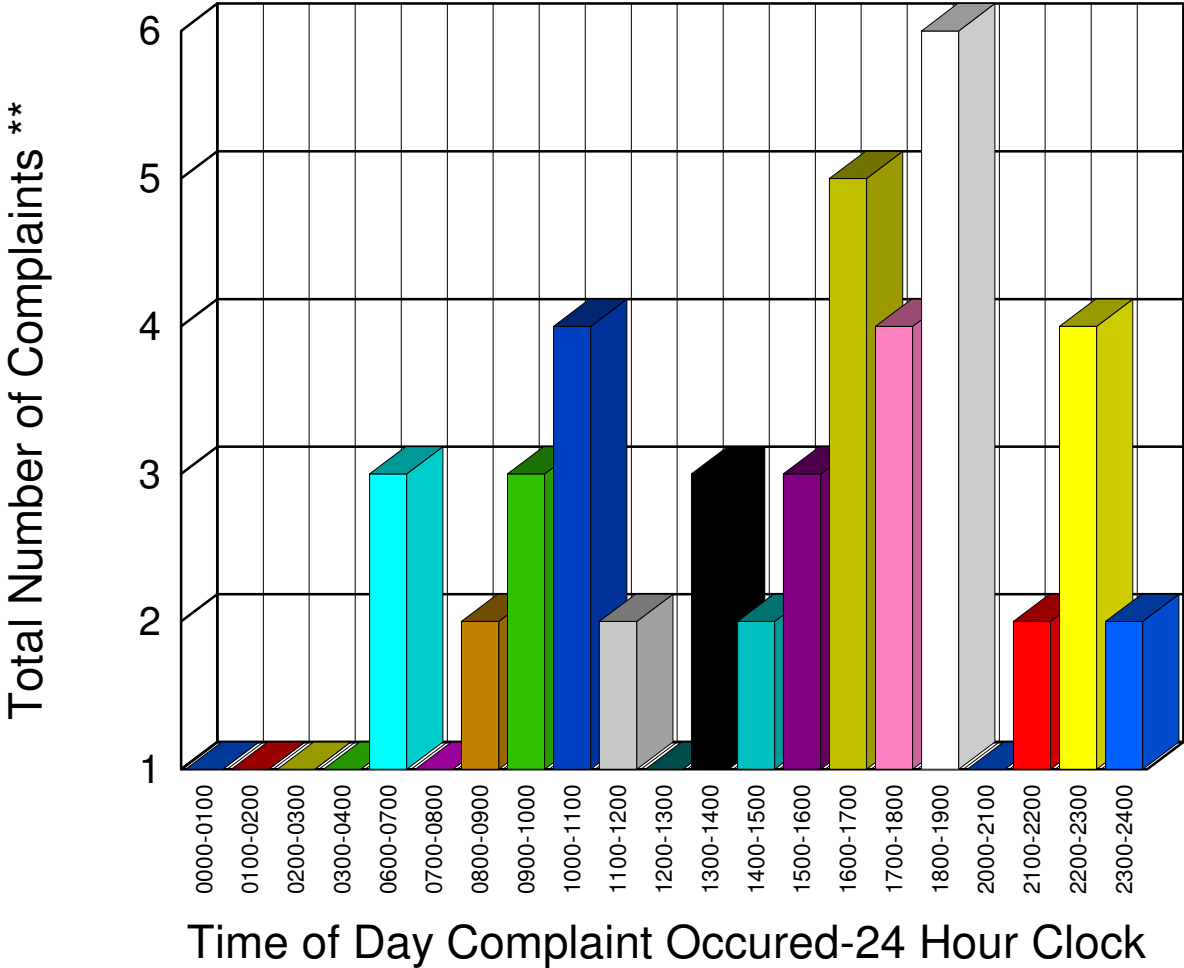

Muskegon County Sheriff's Office

Listing of Offense Reports - Holton Township - 10/01/2008 13:59:54 to 10/31/2008 18:14:29

0000-0100	1
0100-0200	1
0200-0300	1
0300-0400	1
0600-0700	3
0700-0800	1
0800-0900	2
0900-1000	3
1000-1100	4
1100-1200	2
1200-1300	1
1300-1400	3
1400-1500	2
1500-1600	3
1600-1700	5
1700-1800	4
1800-1900	6
2000-2100	1
2100-2200	2
2200-2300	4
2300-2400	2

Total 52

** Complaints taken by Muskegon Sheriff's Office