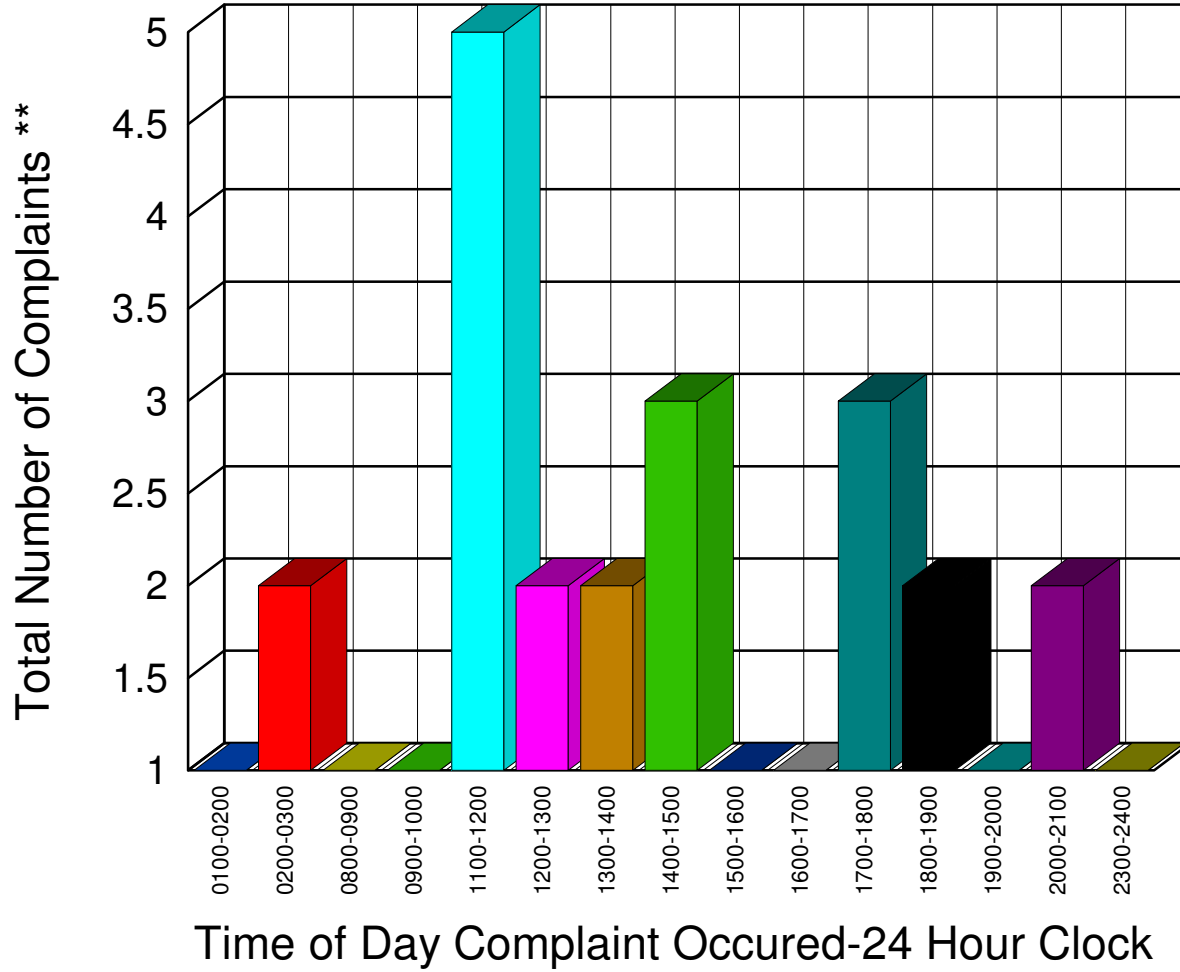

Muskegon County Sheriff's Office

Listing of Offense Reports-- 10/01/2008 00:00:00 to 10/31/2008 23:56:54

0000-0100	32
0100-0200	15
0200-0300	16
0300-0400	16
0400-0500	17
0500-0600	15
0600-0700	22
0700-0800	19
0800-0900	22
0900-1000	28
1000-1100	24
1100-1200	37
1200-1300	36
1300-1400	33
1400-1500	60
1500-1600	47
1600-1700	70
1700-1800	61
1800-1900	49
1900-2000	52
2000-2100	48
2100-2200	23
2200-2300	38
2300-2400	24

Total **804**

** Complaints taken by Muskegon Sheriff's Office

Muskegon County Sheriff's Office

Listing of Offense Reports - Blue Lake Township - 10/01/2008 18:31:29 to 10/31/2008 20:46:00

0100-0200	1
0200-0300	2
0800-0900	1
0900-1000	1
1100-1200	5
1200-1300	2
1300-1400	2
1400-1500	3
1500-1600	1
1600-1700	1
1700-1800	3
1800-1900	2
1900-2000	1
2000-2100	2
2300-2400	1

Total	30
-------	----

** Complaints taken by Muskegon Sheriff's Office

Muskegon County Sheriff's Office

Listing of Offense Reports - White River Township - 10/01/2008 22:50:14 to 10/30/2008 09:59:00

0000-0100	1
0700-0800	1
0800-0900	2
0900-1000	1
1500-1600	1
1600-1700	2
1900-2000	1
2200-2300	1
2300-2400	1

Total 11

** Complaints taken by Muskegon Sheriff's Office

Muskegon County Sheriff's Office

Listing of Offense Reports - Whitehall Township - 10/02/2008 14:46:55 to 10/30/2008 20:44:15

0000-0100	2
0100-0200	1
0200-0300	1
0400-0500	1
0600-0700	2
0700-0800	1
0800-0900	1
1000-1100	1
1100-1200	1
1200-1300	1
1300-1400	1
1400-1500	5
1500-1600	3
1600-1700	3
1700-1800	3
1800-1900	10
1900-2000	2
2000-2100	1
2200-2300	1
2300-2400	1