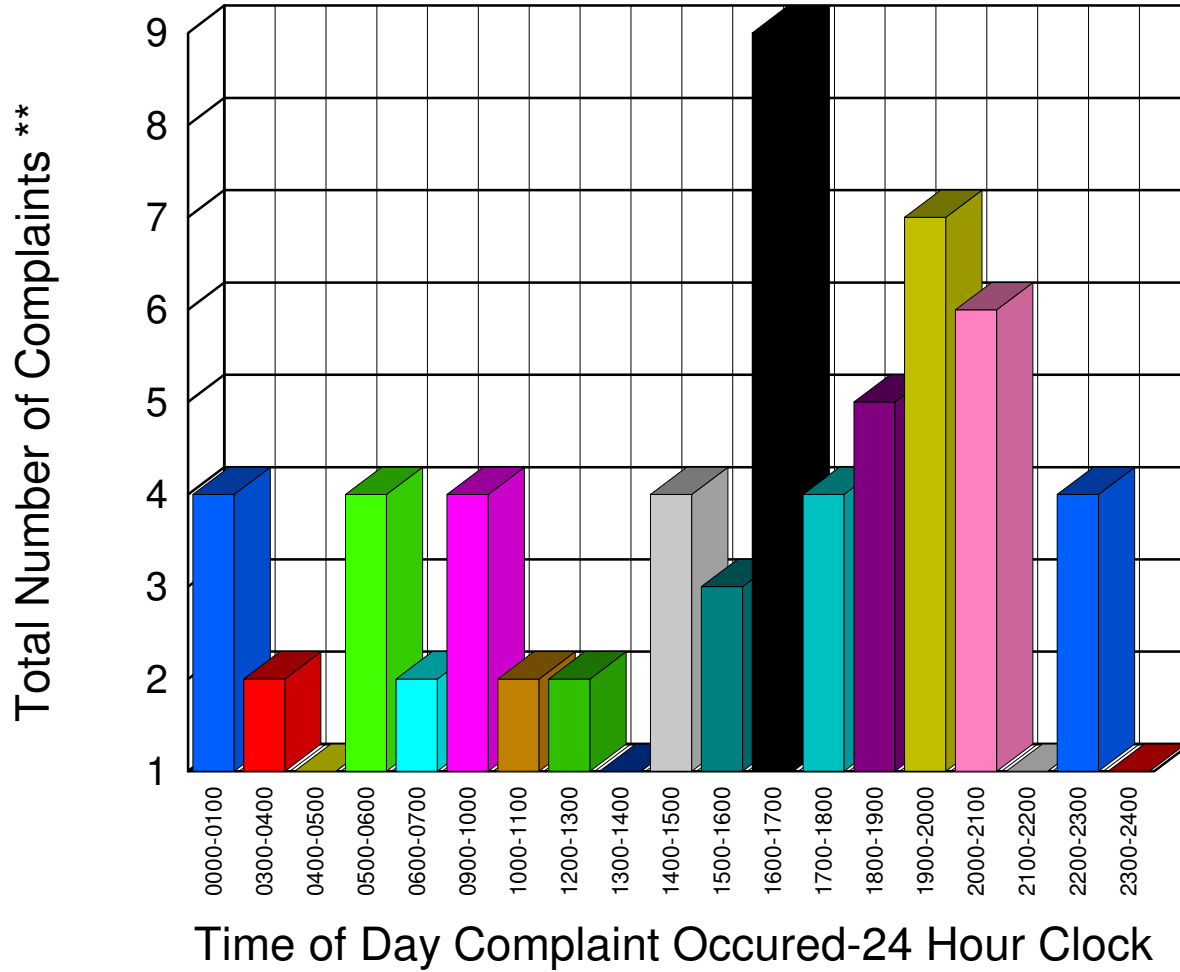

Total 2

** Complaints taken by Muskegon Sheriff's Office

Muskegon County Sheriff's Office

Listing of Offense Reports - Lakewood Club and Dalton Township - 10/01/2008 00:00:00 to 10/31/2008 22:00:00

0000-0100	4
0100-0200	3
0200-0300	3
0300-0400	4
0400-0500	6
0500-0600	1
0600-0700	2
0700-0800	6
0800-0900	1
0900-1000	5
1000-1100	4
1100-1200	3
1200-1300	2
1300-1400	6
1400-1500	8
1500-1600	4
1600-1700	10
1700-1800	9
1800-1900	3
1900-2000	14
2000-2100	6
2100-2200	4
2200-2300	9
2300-2400	3

Total 120

** Complaints taken by Muskegon Sheriff's Office

Muskegon County Sheriff's Office

Listing of Offense Reports - Egelston Township - 10/01/2008 04:40:36 to 10/31/2008 23:56:54

0000-0100	8
0100-0200	2
0200-0300	4
0400-0500	4
0500-0600	2
0600-0700	3
0700-0800	3
0800-0900	4
1000-1100	5
1100-1200	9
1200-1300	3
1300-1400	6
1400-1500	11
1500-1600	11
1600-1700	8
1700-1800	9
1800-1900	9
1900-2000	7
2000-2100	4
2100-2200	7
2200-2300	5
2300-2400	5

Total 129

** Complaints taken by Muskegon Sheriff's Office

Muskegon County Sheriff's Office

Listing of Offense Reports - Fruitland Township - 10/01/2008 00:00:00 to 10/31/2008 16:22:41

0000-0100	4
0300-0400	2
0400-0500	1
0500-0600	4
0600-0700	2
0900-1000	4
1000-1100	2
1200-1300	2
1300-1400	1
1400-1500	4
1500-1600	3
1600-1700	9
1700-1800	4
1800-1900	5
1900-2000	7
2000-2100	6
2100-2200	1
2200-2300	4
2300-2400	1