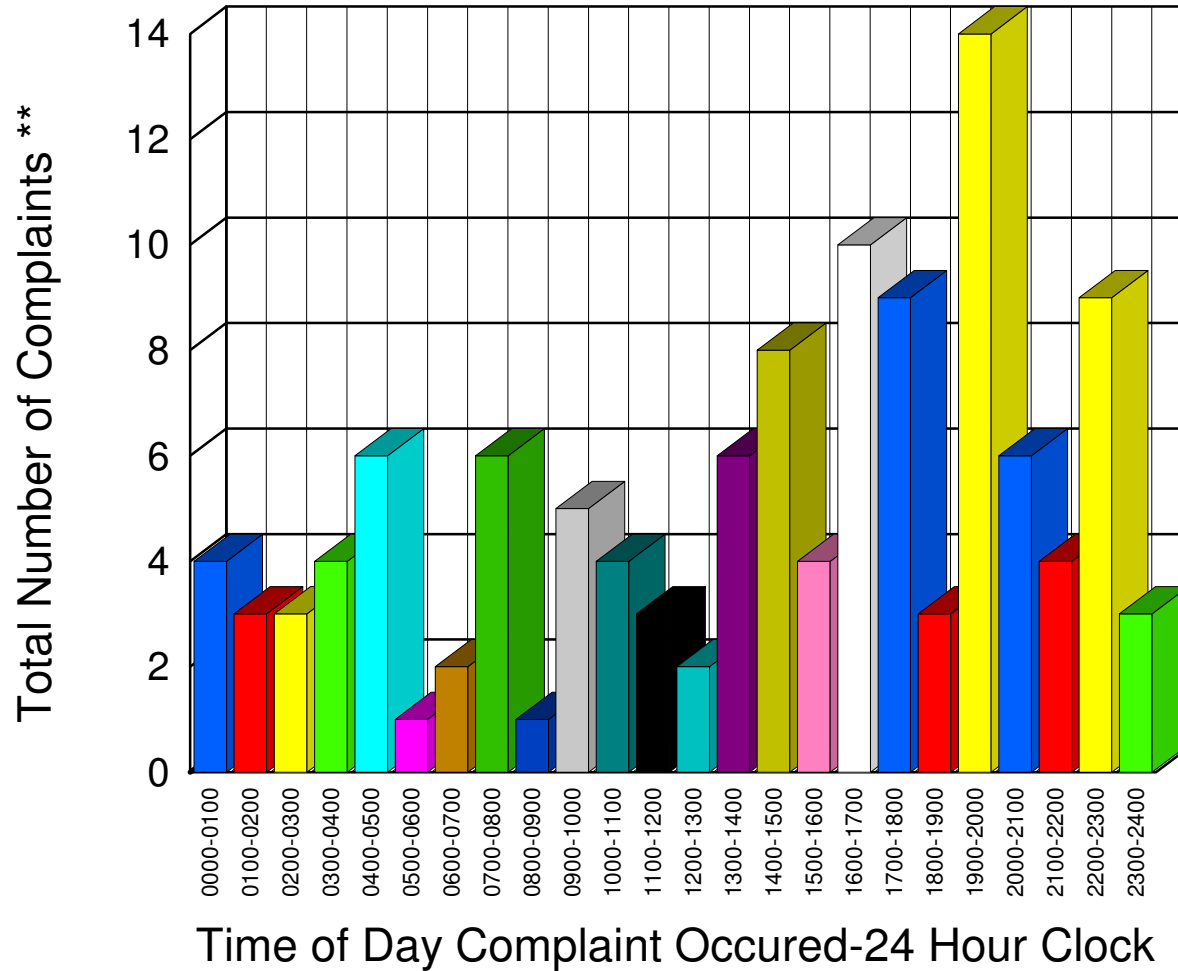

Muskegon County Sheriff's Office

Listing of Offense Reports-- 10/01/2008 00:00:00 to 10/31/2008 23:56:54

0000-0100	32
0100-0200	15
0200-0300	16
0300-0400	16
0400-0500	17
0500-0600	15
0600-0700	22
0700-0800	19
0800-0900	22
0900-1000	28
1000-1100	24
1100-1200	37
1200-1300	36
1300-1400	33
1400-1500	60
1500-1600	47
1600-1700	70
1700-1800	61
1800-1900	49
1900-2000	52
2000-2100	48
2100-2200	23
2200-2300	38
2300-2400	24

Total **804**

** Complaints taken by Muskegon Sheriff's Office

Muskegon County Sheriff's Office

Listing of Offense Reports - Blue Lake Township - 10/01/2008 18:31:29 to 10/31/2008 20:46:00

0100-0200	1
0200-0300	2
0800-0900	1
0900-1000	1
1100-1200	5
1200-1300	2
1300-1400	2
1400-1500	3
1500-1600	1
1600-1700	1
1700-1800	3
1800-1900	2
1900-2000	1
2000-2100	2
2300-2400	1

Total 31

** Complaints taken by Muskegon Sheriff's Office

Muskegon County Sheriff's Office

Listing of Offense Reports - Cedar Creek Township - 10/14/2008 19:52:51 to 10/16/2008 23:00:00

1900-2000 1

2200-2300 1

Total 2

** Complaints taken by Muskegon Sheriff's Office

Muskegon County Sheriff's Office

Listing of Offense Reports - Lakewood Club and Dalton Township - 10/01/2008 00:00:00 to 10/31/2008 22:00:00

0000-0100	4
0100-0200	3
0200-0300	3
0300-0400	4
0400-0500	6
0500-0600	1
0600-0700	2
0700-0800	6
0800-0900	1
0900-1000	5
1000-1100	4
1100-1200	3
1200-1300	2
1300-1400	6
1400-1500	8
1500-1600	4
1600-1700	10
1700-1800	9
1800-1900	3
1900-2000	14
2000-2100	6
2100-2200	4
2200-2300	9
2300-2400	3