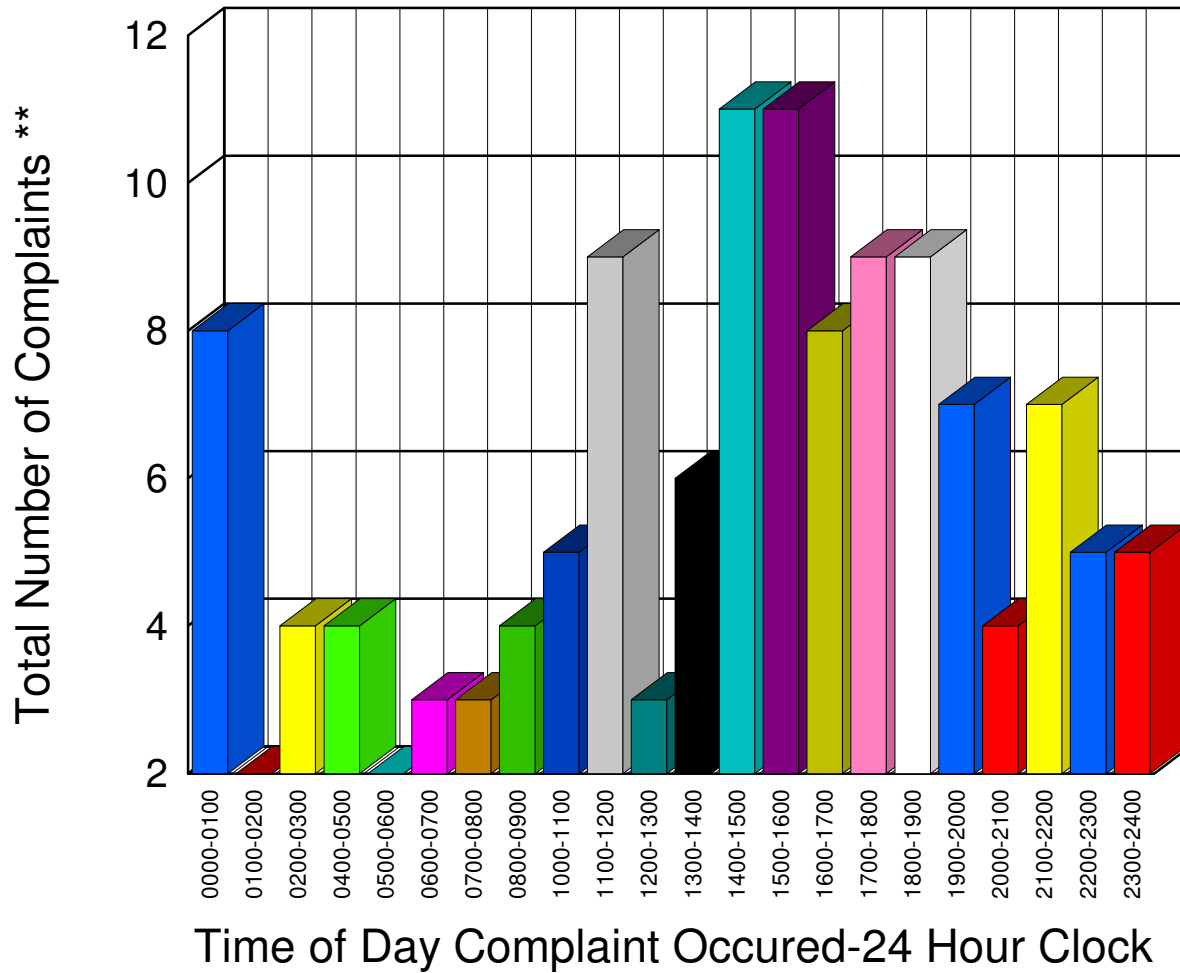

Total 2

** Complaints taken by Muskegon Sheriff's Office

Muskegon County Sheriff's Office

Listing of Offense Reports - Lakewood Club and Dalton Township - 10/01/2008 00:00:00 to 10/31/2008 22:00:00

0000-0100	4
0100-0200	3
0200-0300	3
0300-0400	4
0400-0500	6
0500-0600	1
0600-0700	2
0700-0800	6
0800-0900	1
0900-1000	5
1000-1100	4
1100-1200	3
1200-1300	2
1300-1400	6
1400-1500	8
1500-1600	4
1600-1700	10
1700-1800	9
1800-1900	3
1900-2000	14
2000-2100	6
2100-2200	4
2200-2300	9
2300-2400	3

Total 120

** Complaints taken by Muskegon Sheriff's Office

Muskegon County Sheriff's Office

Listing of Offense Reports - Egelston Township - 10/01/2008 04:40:36 to 10/31/2008 23:56:54

0000-0100	8
0100-0200	2
0200-0300	4
0400-0500	4
0500-0600	2
0600-0700	3
0700-0800	3
0800-0900	4
1000-1100	5
1100-1200	9
1200-1300	3
1300-1400	6
1400-1500	11
1500-1600	11
1600-1700	8
1700-1800	9
1800-1900	9
1900-2000	7
2000-2100	4
2100-2200	7
2200-2300	5
2300-2400	5

Total 11

** Complaints taken by Muskegon Sheriff's Office

Muskegon County Sheriff's Office

Listing of Offense Reports - Whitehall Township - 10/02/2008 14:46:55 to 10/30/2008 20:44:15

0000-0100	2
0100-0200	1
0200-0300	1
0400-0500	1
0600-0700	2
0700-0800	1
0800-0900	1
1000-1100	1
1100-1200	1
1200-1300	1
1300-1400	1
1400-1500	5
1500-1600	3
1600-1700	3
1700-1800	3
1800-1900	10
1900-2000	2
2000-2100	1
2200-2300	1
2300-2400	1