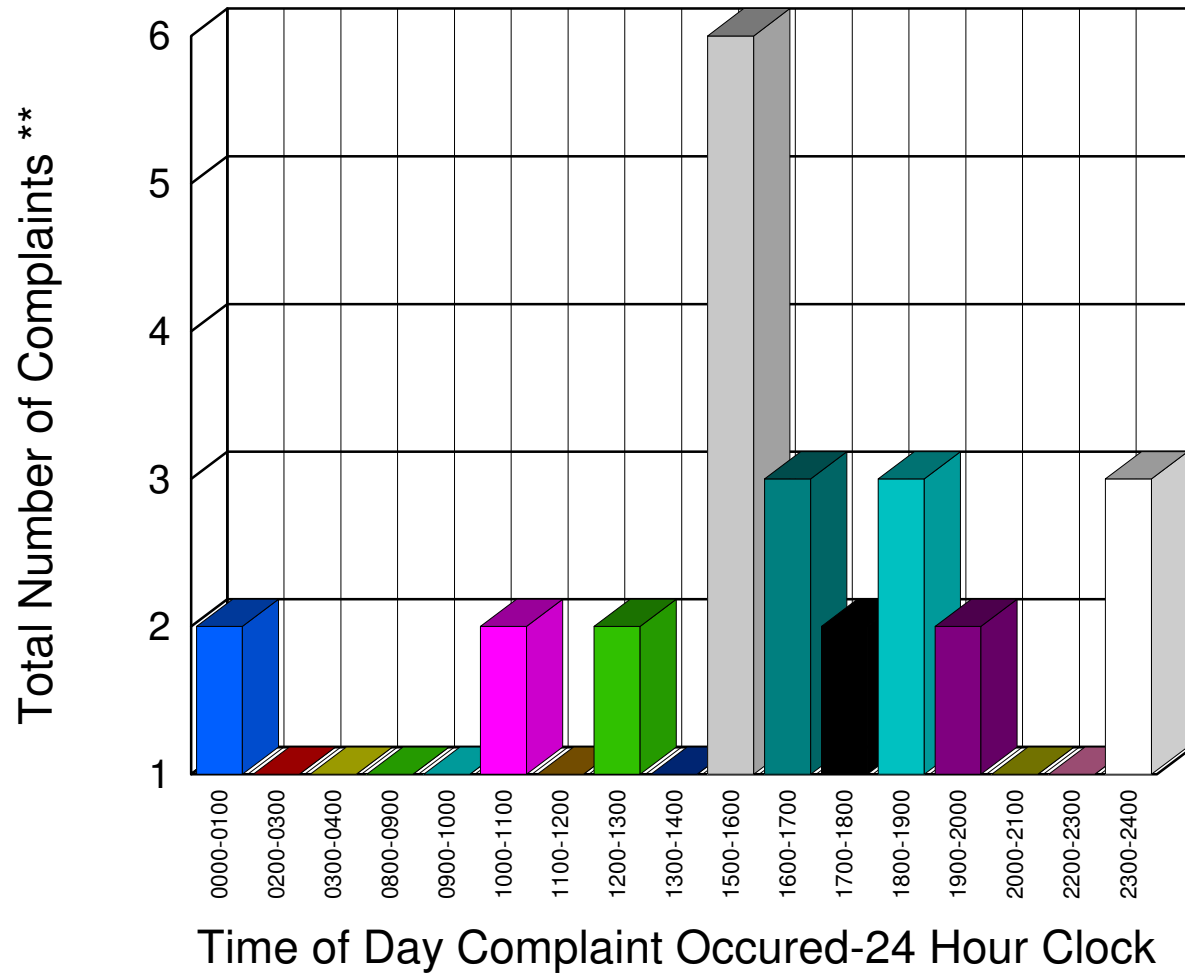

---

Total 30

\*\* Complaints taken by Muskegon Sheriff's Office

# Muskegon County Sheriff's Office

Listing of Offense Reports--Sullivan Township 09/01/2006 to 09/30/2006

0000-0100	2
0200-0300	1
0300-0400	1
0800-0900	1
0900-1000	1
1000-1100	2
1100-1200	1
1200-1300	2
1300-1400	1
1500-1600	6
1600-1700	3
1700-1800	2
1800-1900	3
1900-2000	2
2000-2100	1
2200-2300	1
2300-2400	3