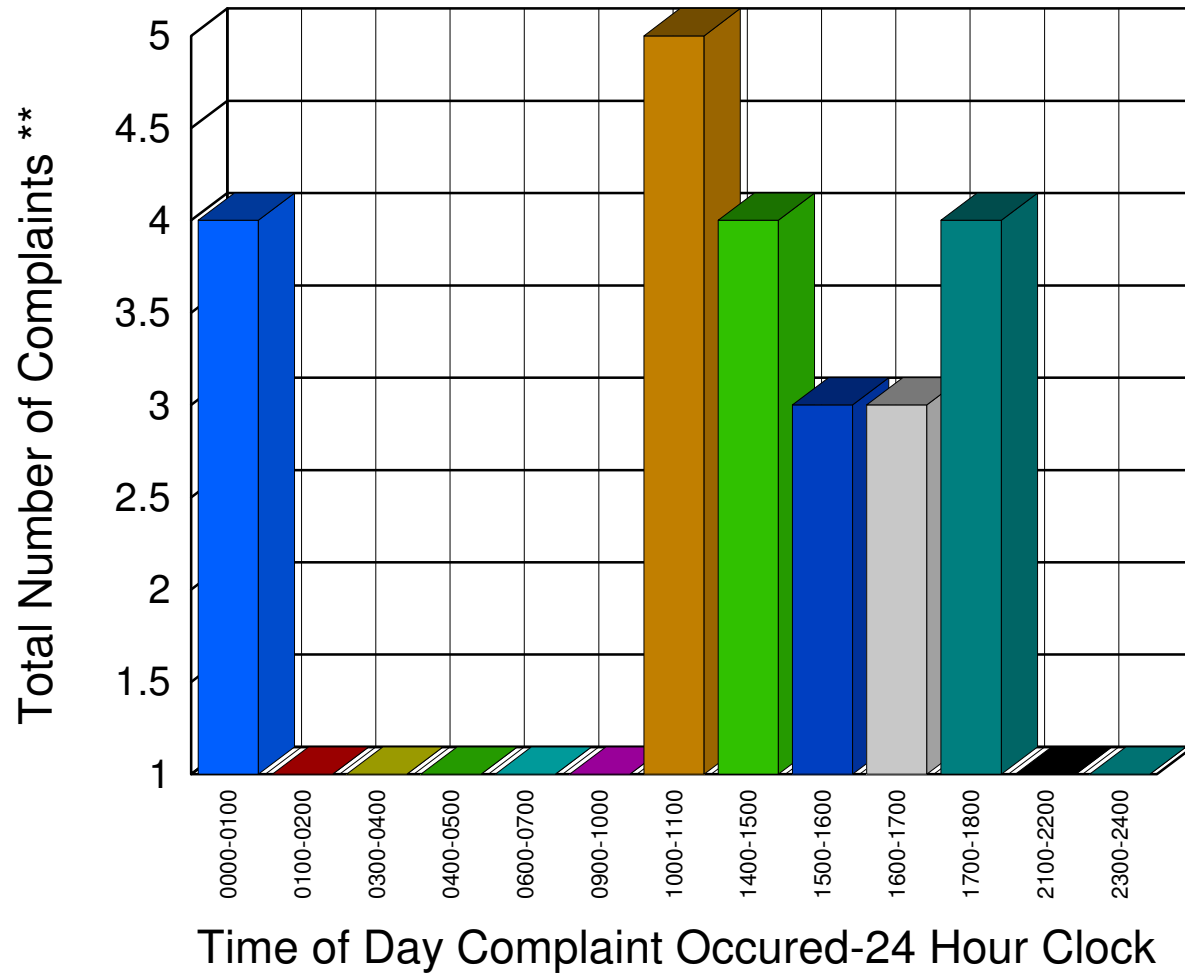

Muskegon County Sheriff's Office

Listing of Offense Reports--Ravenna and Ravenna Township 09/01/2006 to 09/30/2006

0000-0100	4
0100-0200	1
0300-0400	1
0400-0500	1
0600-0700	1
0900-1000	1
1000-1100	5
1400-1500	4
1500-1600	3
1600-1700	3
1700-1800	4
2100-2200	1
2300-2400	1

Total 30

** Complaints taken by Muskegon Sheriff's Office