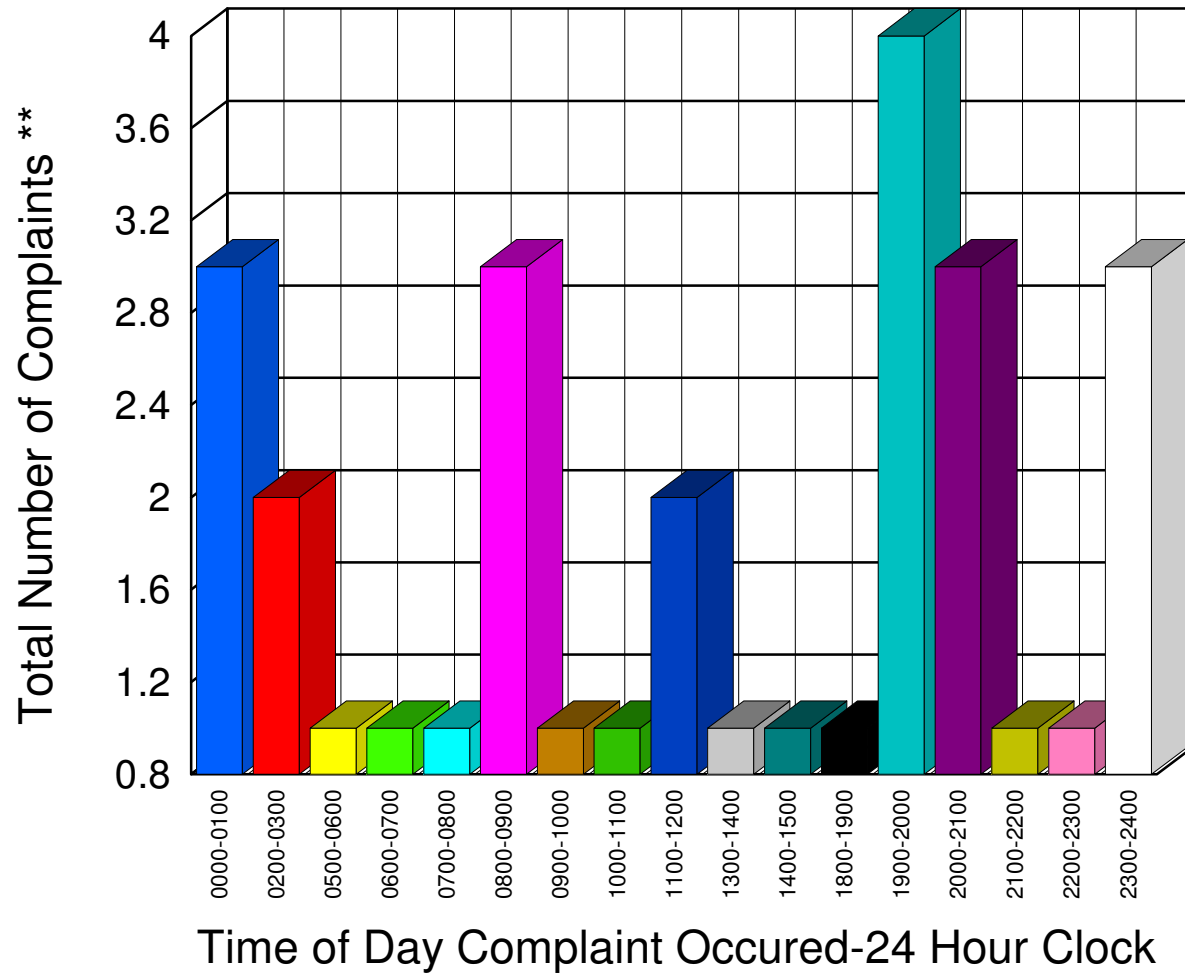

Muskegon County Sheriff's Office

Listing of Offense Reports--Moorland Township 09/01/2006 to 09/30/2006

0000-0100	3
0200-0300	2
0500-0600	1
0600-0700	1
0700-0800	1
0800-0900	3
0900-1000	1
1000-1100	1
1100-1200	2
1300-1400	1
1400-1500	1
1800-1900	1
1900-2000	4
2000-2100	3
2100-2200	1
2200-2300	1
2300-2400	3

Total **30**

** Complaints taken by Muskegon Sheriff's Office