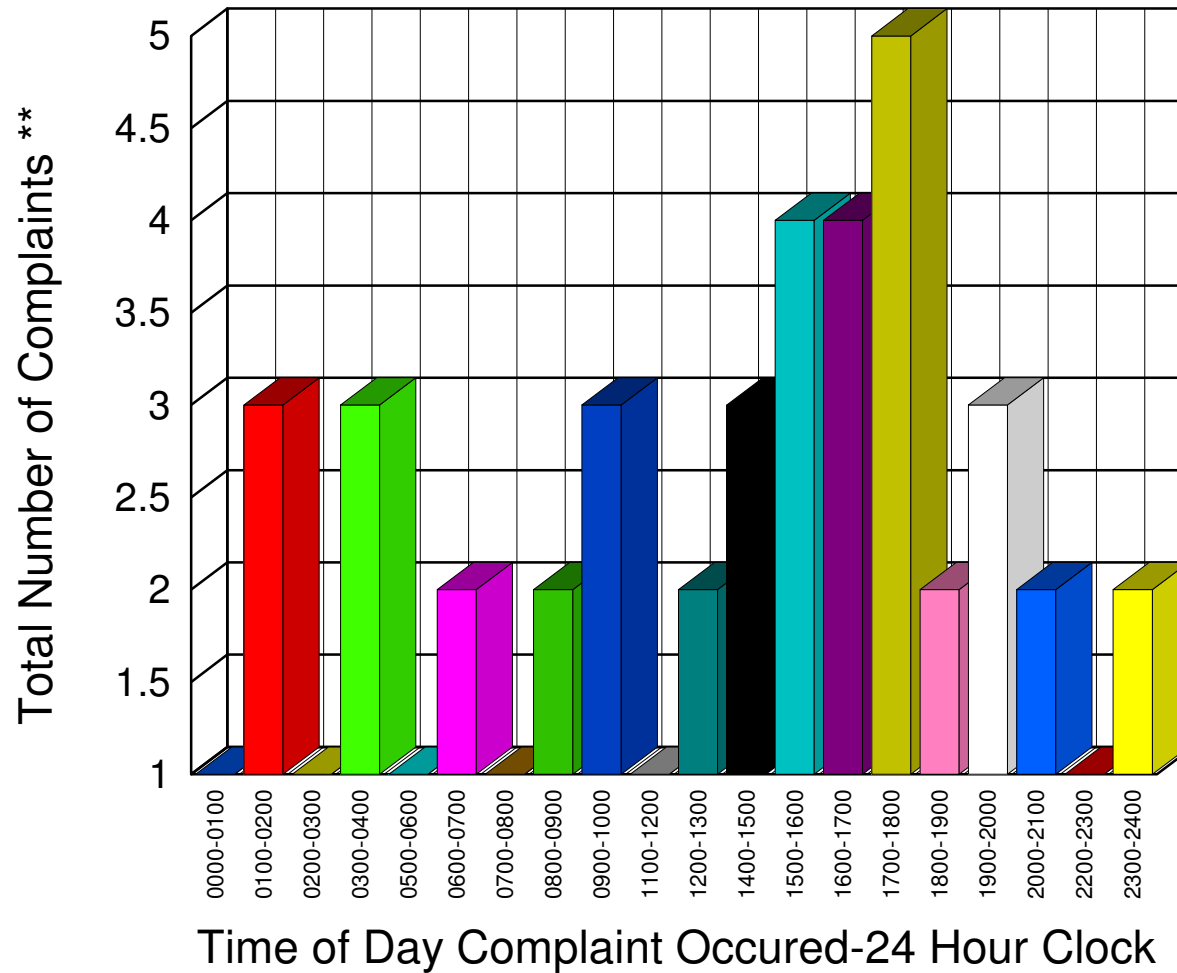

# Muskegon County Sheriff's Office

Listing of Offense Reports--White River Township 09/04/2006 to 09/29/2006

<u>0100-0200</u>	<u>1</u>
<u>0900-1000</u>	<u>1</u>
<u>1100-1200</u>	<u>1</u>
<u>1400-1500</u>	<u>1</u>
<u>1500-1600</u>	<u>2</u>
<u>1600-1700</u>	<u>1</u>
<u>2000-2100</u>	<u>1</u>
<u>2200-2300</u>	<u>2</u>

---

---

Total	10
-------	----

\*\* Complaints taken by Muskegon Sheriff's Office

# Muskegon County Sheriff's Office

Listing of Offense Reports--Whitehall Township 09/01/2006 to 09/30/2006

0000-0100	1
0100-0200	3
0200-0300	1
0300-0400	3
0500-0600	1
0600-0700	2
0700-0800	1
0800-0900	2
0900-1000	3
1100-1200	1
1200-1300	2
1400-1500	3
1500-1600	4
1600-1700	4
1700-1800	5
1800-1900	2
1900-2000	3
2000-2100	2
2200-2300	1
2300-2400	2