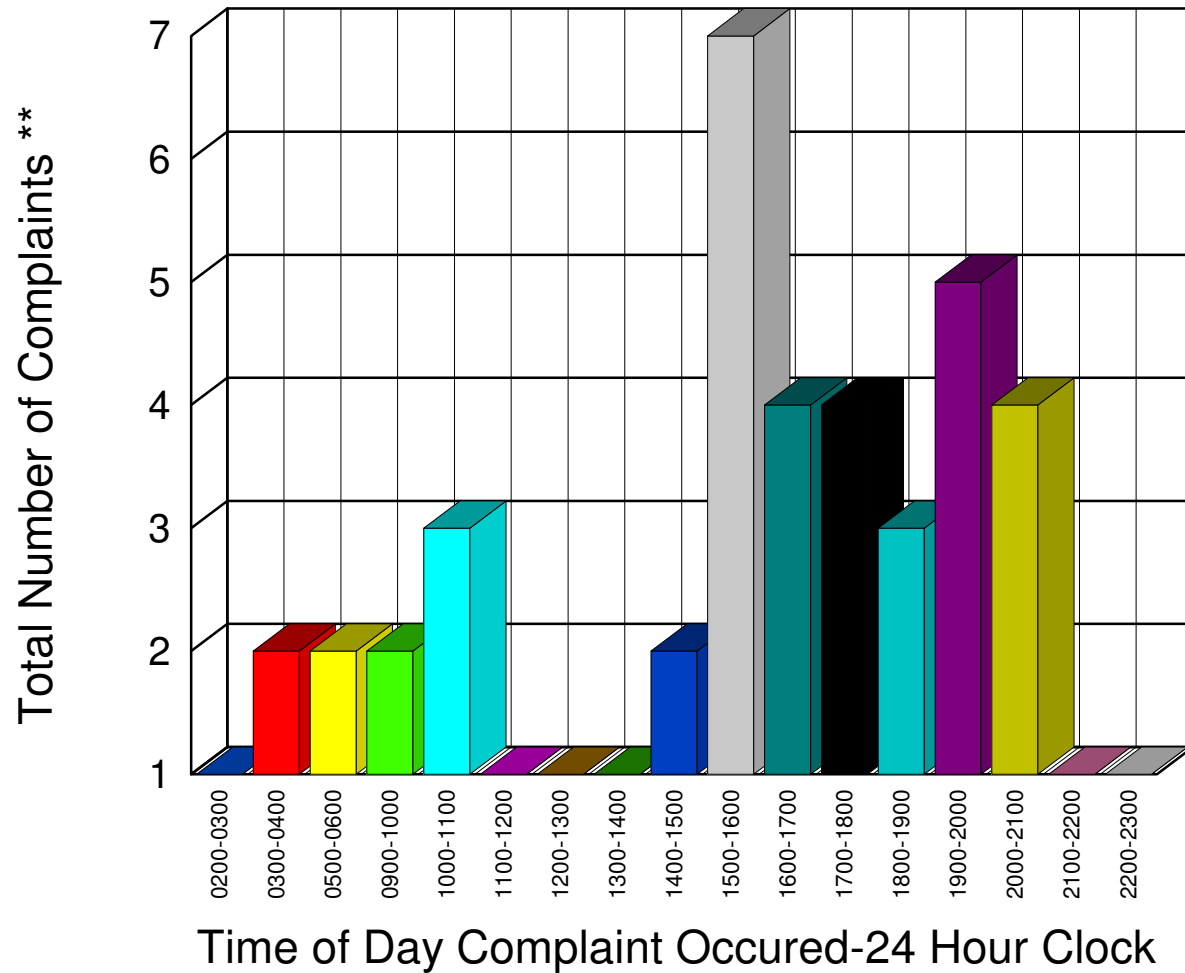

Muskegon County Sheriff's Office

Listing of Offense Reports--Holton Township 09/01/2006 to 09/30/2006

0200-0300	1
0300-0400	2
0500-0600	2
0900-1000	2
1000-1100	3
1100-1200	1
1200-1300	1
1300-1400	1
1400-1500	2
1500-1600	7
1600-1700	4
1700-1800	4
1800-1900	3
1900-2000	5
2000-2100	4
2100-2200	1
2200-2300	1

Total **44**

** Complaints taken by Muskegon Sheriff's Office