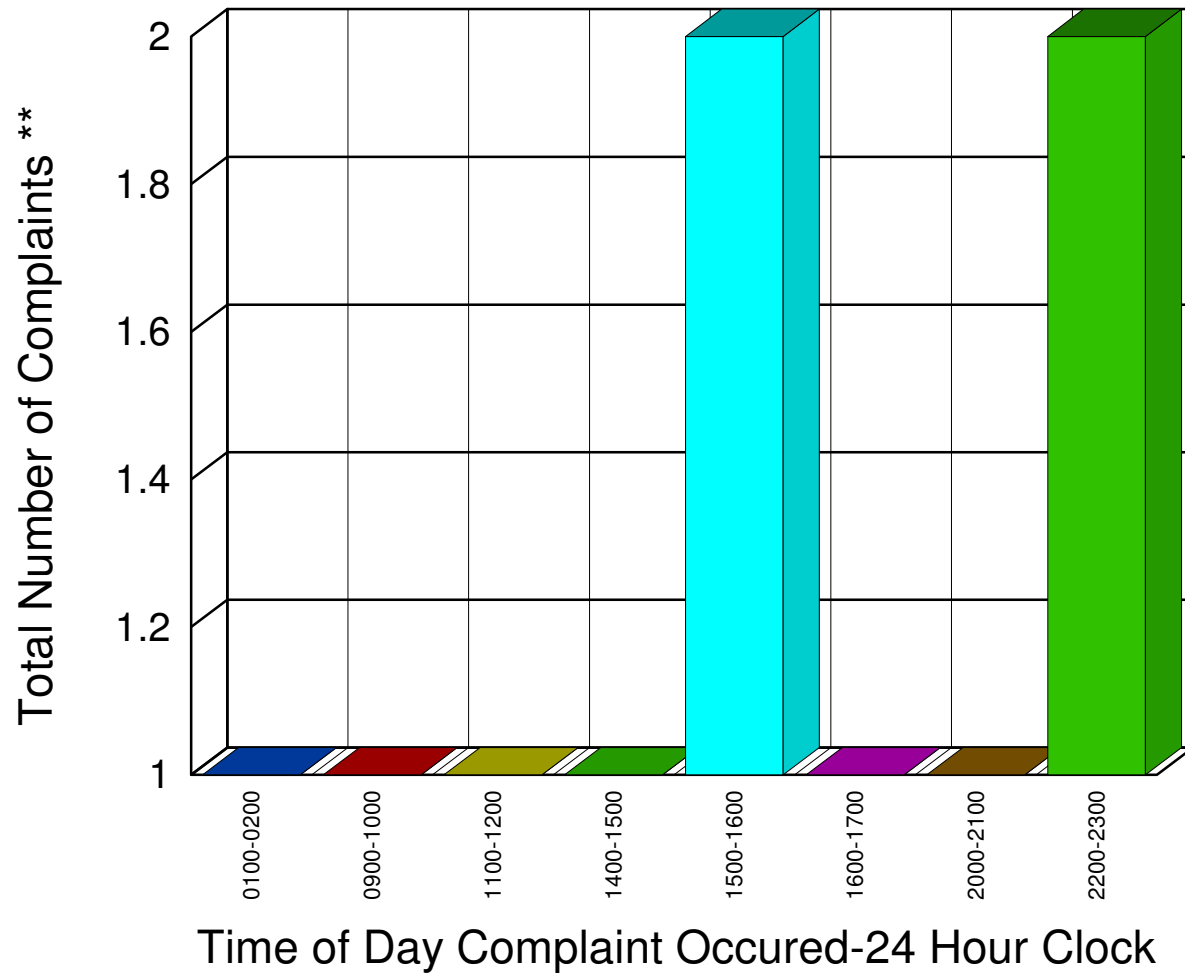

Muskegon County Sheriff's Office

Listing of Offense Reports--White River Township 09/04/2006 to 09/29/2006

<u>0100-0200</u>	<u>1</u>
<u>0900-1000</u>	<u>1</u>
<u>1100-1200</u>	<u>1</u>
<u>1400-1500</u>	<u>1</u>
<u>1500-1600</u>	<u>2</u>
<u>1600-1700</u>	<u>1</u>
<u>2000-2100</u>	<u>1</u>
<u>2200-2300</u>	<u>2</u>

Total	10

** Complaints taken by Muskegon Sheriff's Office