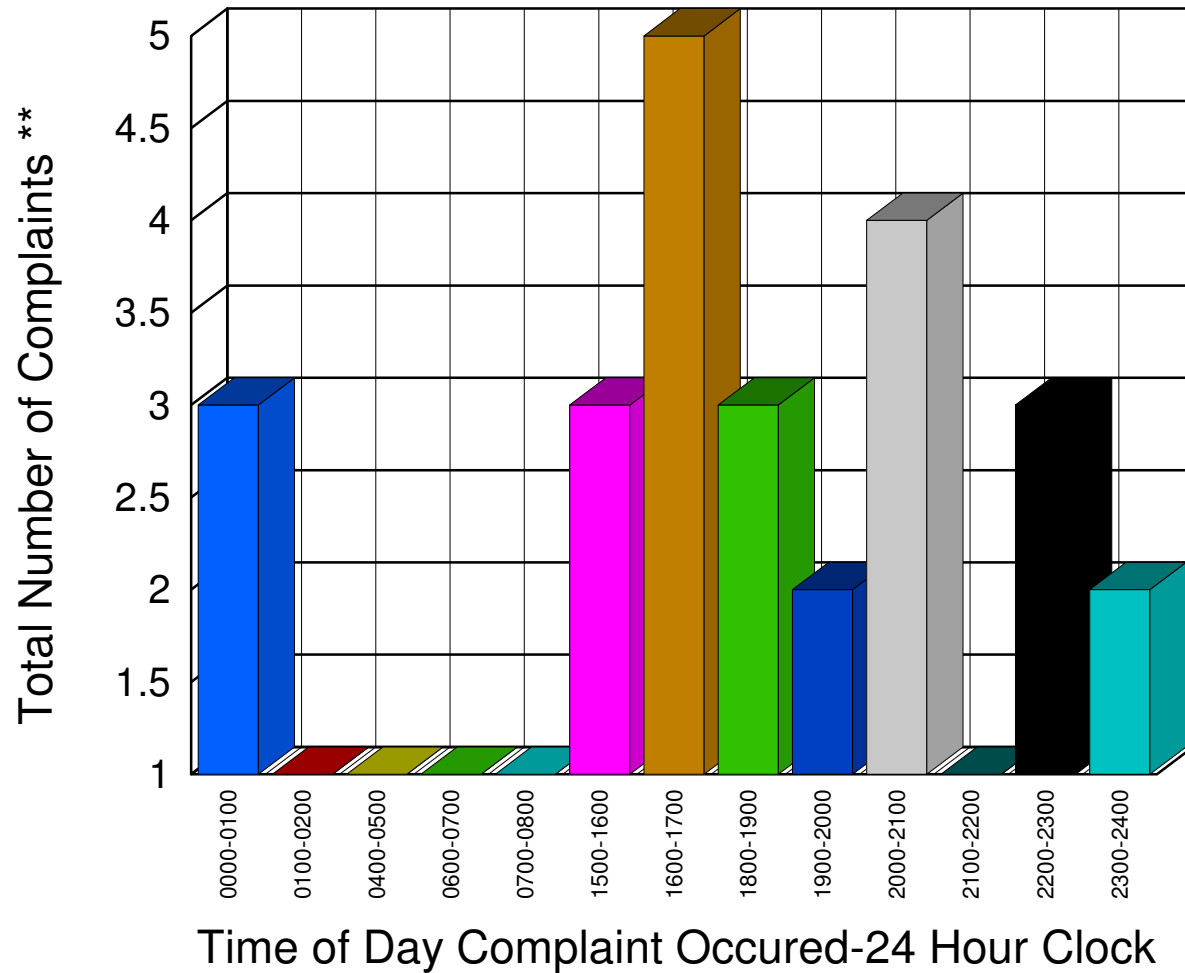

Muskegon County Sheriff's Office

Listing of Offense Reports--Blue Lake Township 09/03/2006 to 09/27/2006

0000-0100	3
0100-0200	1
0400-0500	1
0600-0700	1
0700-0800	1
1500-1600	3
1600-1700	5
1800-1900	3
1900-2000	2
2000-2100	4
2100-2200	1
2200-2300	3
2300-2400	2

Total 30

** Complaints taken by Muskegon Sheriff's Office