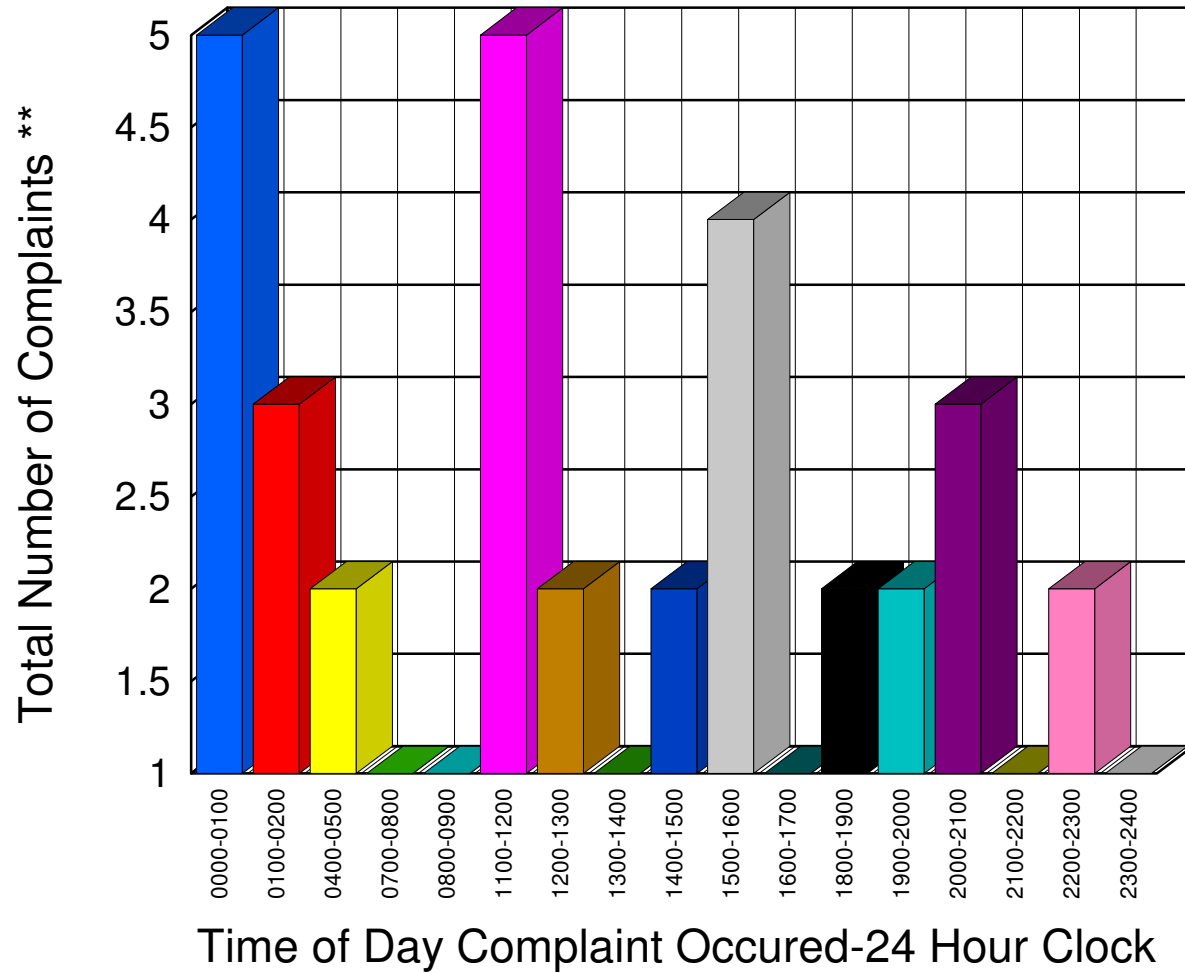

Muskegon County Sheriff's Office

Listing of Offense Reports--Casnovia and Casnovia Township 09/01/2006 to 09/28/2006

0000-0100	5
0100-0200	3
0400-0500	2
0700-0800	1
0800-0900	1
1100-1200	5
1200-1300	2
1300-1400	1
1400-1500	2
1500-1600	4
1600-1700	1
1800-1900	2
1900-2000	2
2000-2100	3
2100-2200	1
2200-2300	2
2300-2400	1

Total **38**

** Complaints taken by Muskegon Sheriff's Office