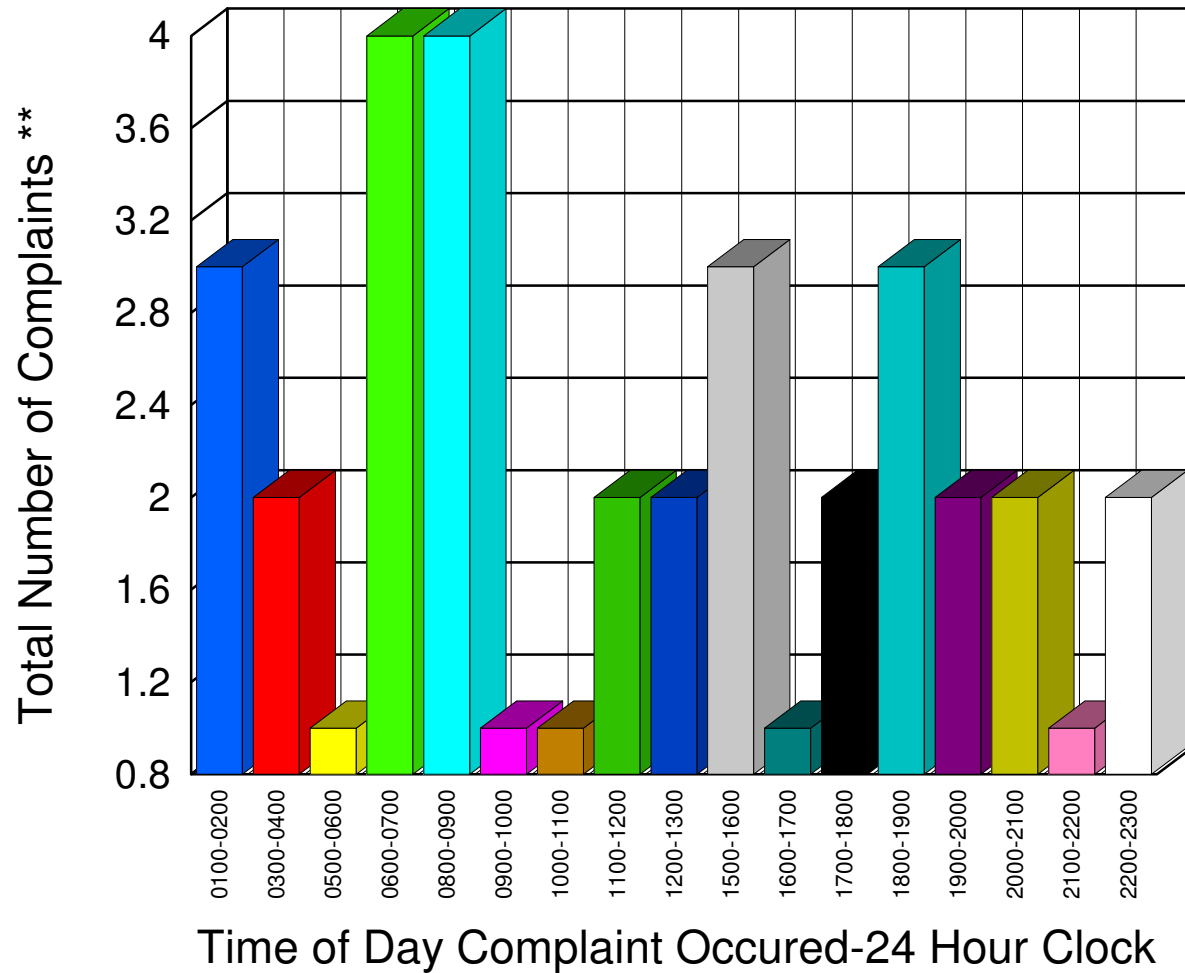

Muskegon County Sheriff's Office

Listing of Offense Reports--Montague Township 09/01/2006 to 09/30/2006

0100-0200	3
0300-0400	2
0500-0600	1
0600-0700	4
0800-0900	4
0900-1000	1
1000-1100	1
1100-1200	2
1200-1300	2
1500-1600	3
1600-1700	1
1700-1800	2
1800-1900	3
1900-2000	2
2000-2100	2
2100-2200	1
2200-2300	2

Total 36

** Complaints taken by Muskegon Sheriff's Office