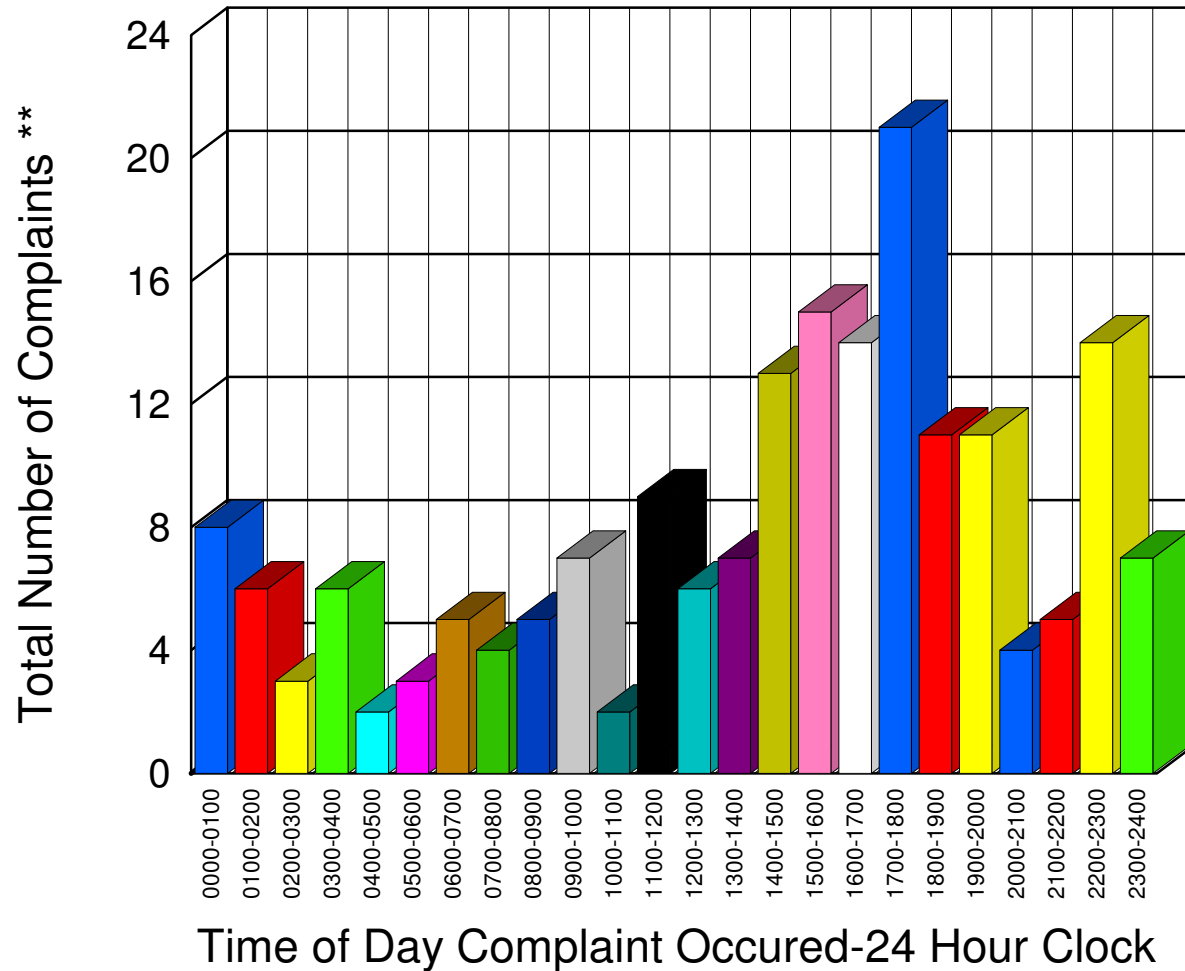

---

---

Total 50

\*\* Complaints taken by Muskegon Sheriff's Office

# Muskegon County Sheriff's Office

Listing of Offense Reports--Lakewood Club and Dalton Township 09/01/2006 to 09/30/2006

0000-0100	8
0100-0200	6
0200-0300	3
0300-0400	6
0400-0500	2
0500-0600	3
0600-0700	5
0700-0800	4
0800-0900	5
0900-1000	7
1000-1100	2
1100-1200	9
1200-1300	6
1300-1400	7
1400-1500	13
1500-1600	15
1600-1700	14
1700-1800	21
1800-1900	11
1900-2000	11
2000-2100	4
2100-2200	5
2200-2300	14
2300-2400	7
<hr/>	
<hr/>	
Total	188