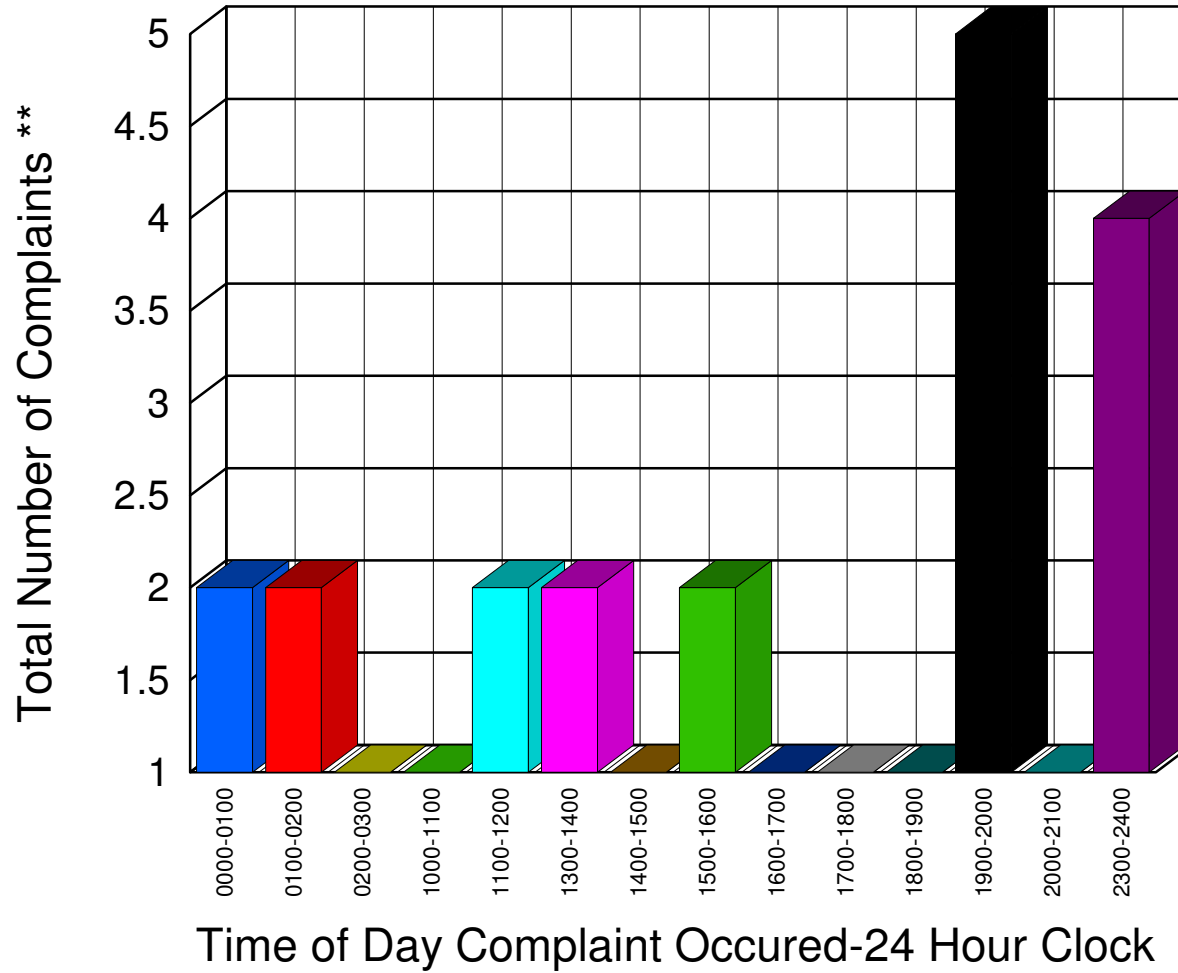

Total	29
-------	----

** Complaints taken by Muskegon Sheriff's Office

Muskegon County Sheriff's Office

Listing of Offense Reports - Moorland Township - 09/02/2008 23:29:59 to 09/30/2008 17:30:00

0000-0100	1
0100-0200	2
0200-0300	1
0300-0400	1
0400-0500	1
0600-0700	1
0700-0800	1
0900-1000	1
1000-1100	1
1100-1200	1
1200-1300	1
1400-1500	1
1500-1600	2
1600-1700	1
1700-1800	3
1800-1900	1
2100-2200	1
2200-2300	2
2300-2400	2

Total 25

** Complaints taken by Muskegon Sheriff's Office

Muskegon County Sheriff's Office

Listing of Offense Reports - Ravenna Village and Township - 09/02/2008 19:47:29 to 09/28/2008 02:23:24

0000-0100	2
0100-0200	2
0200-0300	1
1000-1100	1
1100-1200	2
1300-1400	2
1400-1500	1
1500-1600	2
1600-1700	1
1700-1800	1
1800-1900	1
1900-2000	5
2000-2100	1
2300-2400	4

Total 26

** Complaints taken by Muskegon Sheriff's Office

Muskegon County Sheriff's Office

Listing of Offense Reports - Sullivan Township - 09/01/2008 19:06:03 to 09/30/2008 22:57:10

0100-0200	3
0500-0600	1
0600-0700	1
0700-0800	2
0900-1000	1
1100-1200	2
1200-1300	1
1600-1700	3
1700-1800	2
1900-2000	5
2000-2100	2
2100-2200	3
2200-2300	2
2300-2400	1