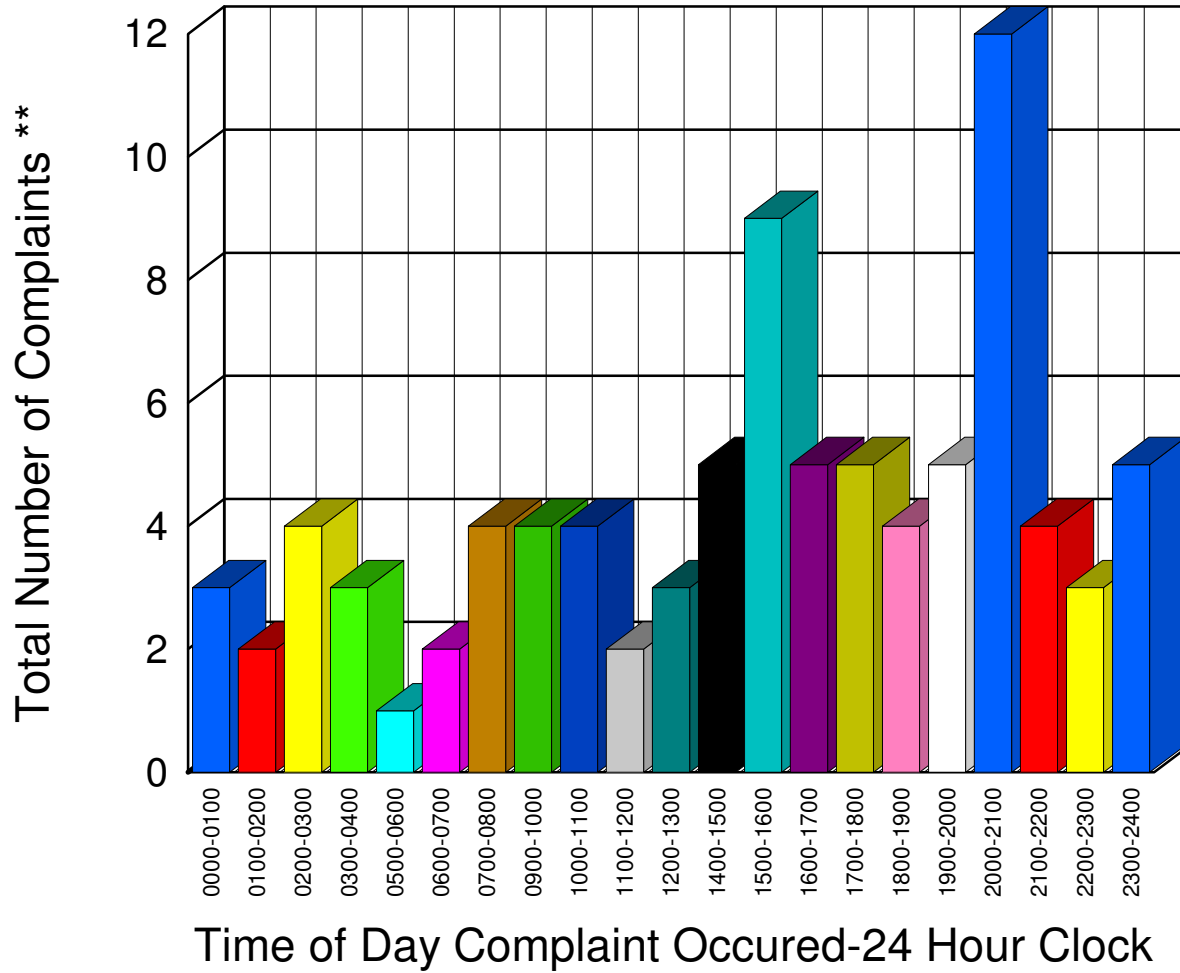

Total 147

** Complaints taken by Muskegon Sheriff's Office

Muskegon County Sheriff's Office

Listing of Offense Reports - Fruitland Township - 09/01/2008 00:00:00 to 09/28/2008 02:10:16

0000-0100	3
0100-0200	1
0200-0300	3
0400-0500	1
0500-0600	2
0600-0700	1
0700-0800	2
0800-0900	1
0900-1000	3
1000-1100	4
1100-1200	1
1200-1300	1
1300-1400	3
1400-1500	5
1600-1700	2
1700-1800	8
1800-1900	3
1900-2000	7
2000-2100	5
2100-2200	2
2200-2300	3
2300-2400	1

Total 62

** Complaints taken by Muskegon Sheriff's Office

Muskegon County Sheriff's Office

Listing of Offense Reports - Holton Township - 09/01/2008 03:24:59 to 09/28/2008 13:30:59

0000-0100	1
0200-0300	2
0300-0400	1
0400-0500	1
0500-0600	1
0600-0700	2
0700-0800	1
0900-1000	1
1000-1100	2
1100-1200	3
1200-1300	2
1300-1400	6
1400-1500	3
1600-1700	3
1700-1800	2
1800-1900	4
1900-2000	5
2000-2100	4
2100-2200	2
2200-2300	2
2300-2400	2

Total 50

** Complaints taken by Muskegon Sheriff's Office

Muskegon County Sheriff's Office

Listing of Offense Reports - Laketon Township - 09/01/2008 00:57:38 to 09/29/2008 23:16:59

0000-0100	3
0100-0200	2
0200-0300	4
0300-0400	3
0500-0600	1
0600-0700	2
0700-0800	4
0900-1000	4
1000-1100	4
1100-1200	2
1200-1300	3
1400-1500	5
1500-1600	9
1600-1700	5
1700-1800	5
1800-1900	4
1900-2000	5
2000-2100	12
2100-2200	4
2200-2300	3
2300-2400	5

Total 29

** Complaints taken by Muskegon Sheriff's Office

Muskegon County Sheriff's Office

Listing of Offense Reports - White River Township - 09/03/2008 20:50:57 to 09/28/2008 10:33:00

<u>1000-1100</u>	<u>1</u>
<u>1100-1200</u>	<u>1</u>
<u>1400-1500</u>	<u>1</u>
<u>2000-2100</u>	<u>1</u>
<u>2100-2200</u>	<u>1</u>