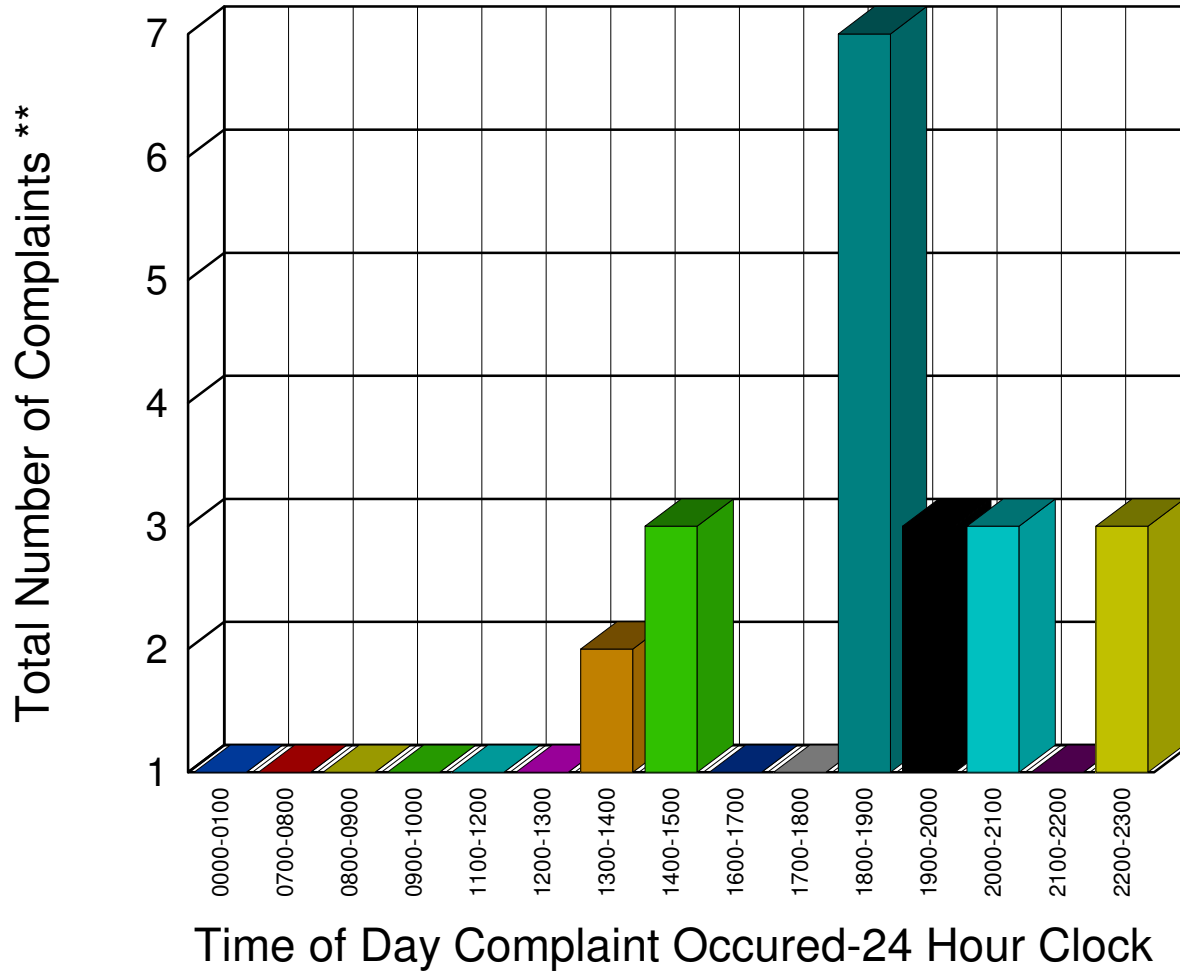

Total 26

** Complaints taken by Muskegon Sheriff's Office

Muskegon County Sheriff's Office

Listing of Offense Reports - Sullivan Township - 09/01/2008 19:06:03 to 09/30/2008 22:57:10

0100-0200	3
0500-0600	1
0600-0700	1
0700-0800	2
0900-1000	1
1100-1200	2
1200-1300	1
1600-1700	3
1700-1800	2
1900-2000	5
2000-2100	2
2100-2200	3
2200-2300	2
2300-2400	1

Total 29

** Complaints taken by Muskegon Sheriff's Office

Muskegon County Sheriff's Office

Listing of Offense Reports - White River Township - 09/03/2008 20:50:57 to 09/28/2008 10:33:00

<u>1000-1100</u>	<u>1</u>
<u>1100-1200</u>	<u>1</u>
<u>1400-1500</u>	<u>1</u>
<u>2000-2100</u>	<u>1</u>
<u>2100-2200</u>	<u>1</u>

Total	5
-------	---

** Complaints taken by Muskegon Sheriff's Office

Muskegon County Sheriff's Office

Listing of Offense Reports - Whitehall Township - 09/01/2008 21:59:59 to 09/28/2008 19:00:11

0000-0100	1
0700-0800	1
0800-0900	1
0900-1000	1
1100-1200	1
1200-1300	1
1300-1400	2
1400-1500	3
1600-1700	1
1700-1800	1
1800-1900	7
1900-2000	3
2000-2100	3
2100-2200	1
2200-2300	3