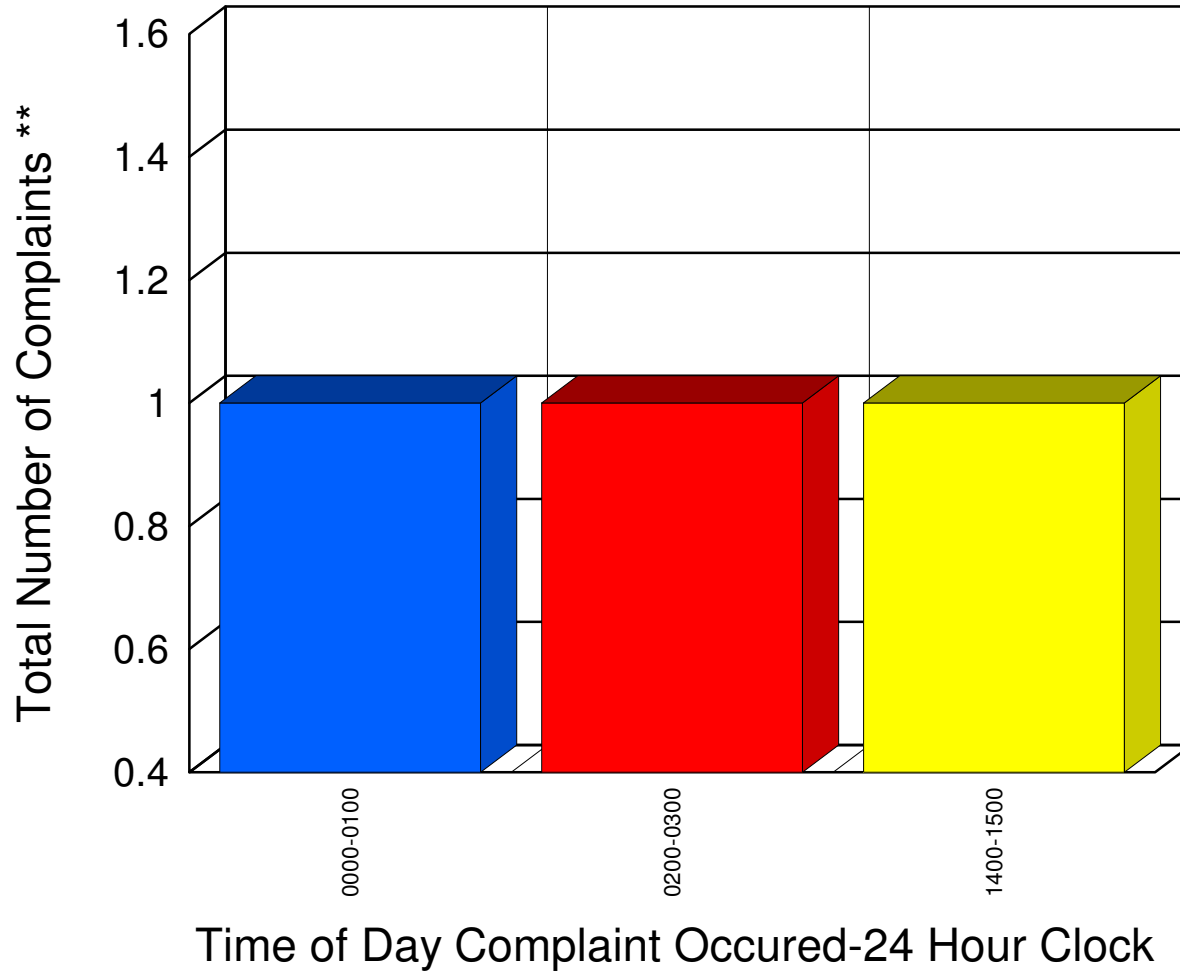

Muskegon County Sheriff's Office

Listing of Offense Reports - Cedar Creek Township - 09/13/2008 00:08:02 to 09/19/2008 02:19:59

<u>0000-0100</u>	<u>1</u>
<u>0200-0300</u>	<u>1</u>
<u>1400-1500</u>	<u>1</u>

Total	3

** Complaints taken by Muskegon Sheriff's Office