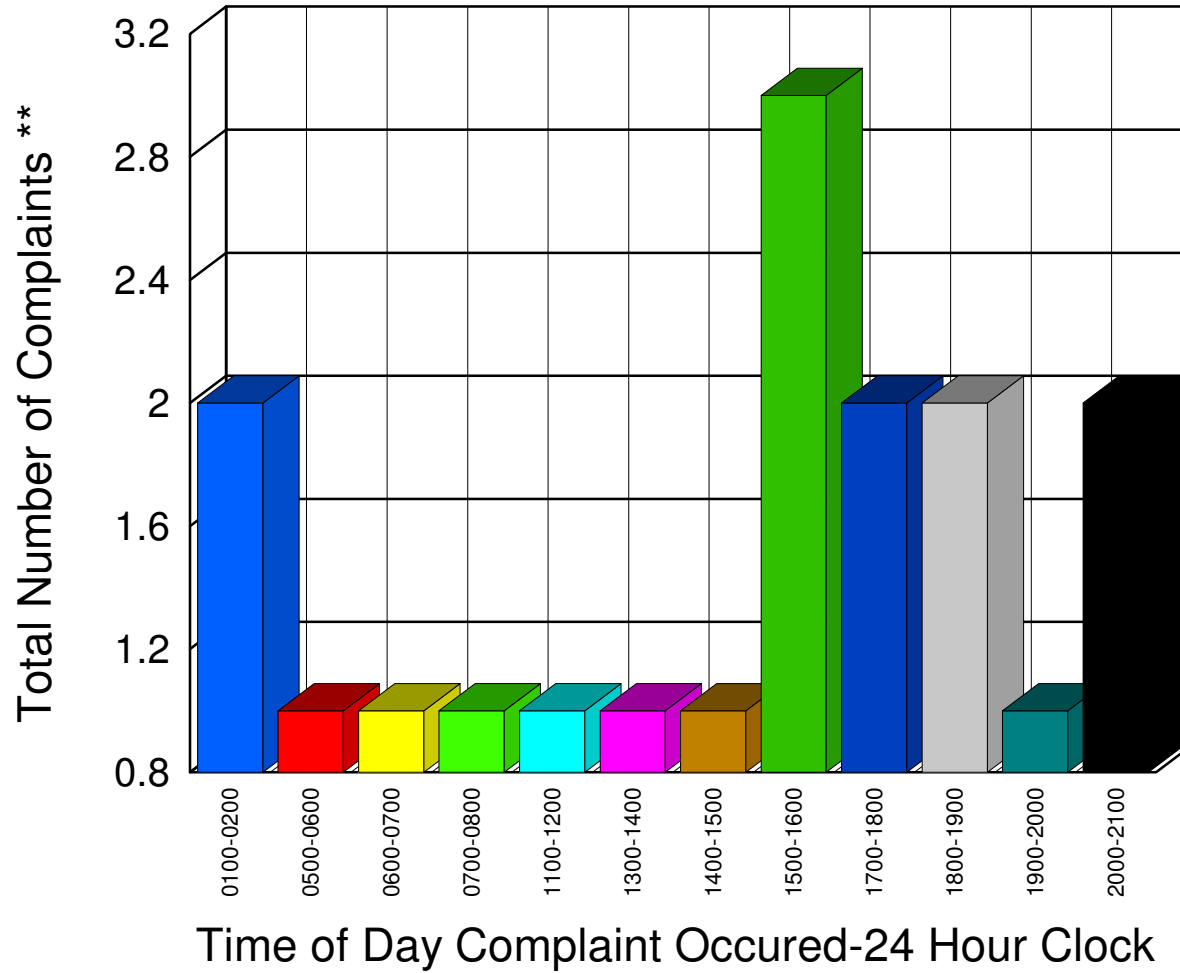

Muskegon County Sheriff's Office

Listing of Offense Reports - Casnovia Village and Township - 09/01/2008 01:07:59 to 09/22/2008 18:22:00

0100-0200	2
0500-0600	1
0600-0700	1
0700-0800	1
1100-1200	1
1300-1400	1
1400-1500	1
1500-1600	3
1700-1800	2
1800-1900	2
1900-2000	1
2000-2100	2

Total **18**

** Complaints taken by Muskegon Sheriff's Office