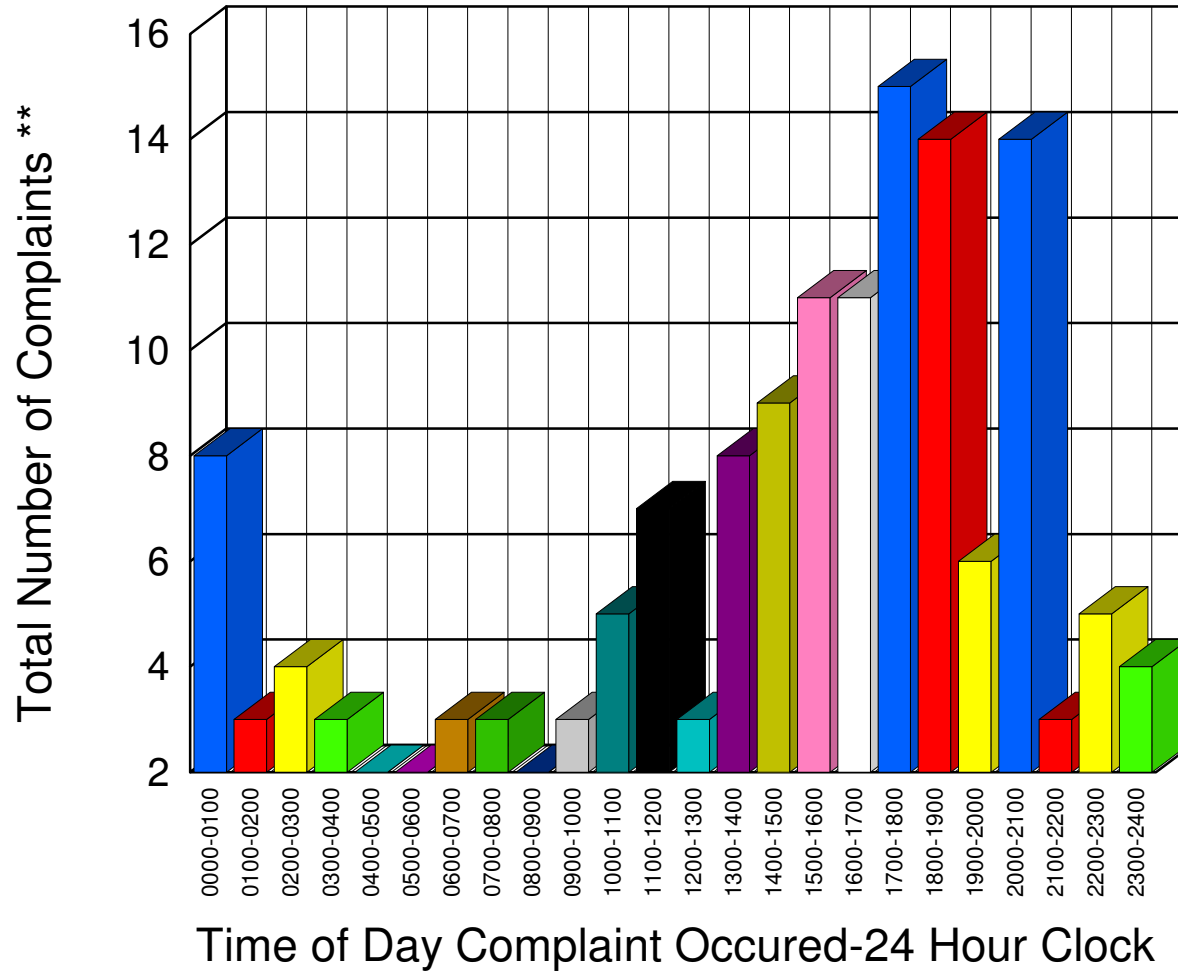

Total **819**

** Complaints taken by Muskegon Sheriff's Office

Muskegon County Sheriff's Office

Listing of Offense Reports - Blue Lake Township - 09/05/2008 00:30:00 to 09/28/2008 23:58:59

0000-0100	3
0100-0200	2
0200-0300	1
0400-0500	1
0500-0600	1
0800-0900	2
1000-1100	1
1100-1200	1
1300-1400	2
1400-1500	3
1500-1600	2
1600-1700	2
1700-1800	1
1800-1900	1
1900-2000	2
2000-2100	3
2100-2200	1
2300-2400	2

Total **18**

** Complaints taken by Muskegon Sheriff's Office

Muskegon County Sheriff's Office

Listing of Offense Reports - Cedar Creek Township - 09/13/2008 00:08:02 to 09/19/2008 02:19:59

<u>0000-0100</u>	<u>1</u>
<u>0200-0300</u>	<u>1</u>
<u>1400-1500</u>	<u>1</u>

0000-0100	8
0100-0200	3
0200-0300	4
0300-0400	3
0400-0500	2
0500-0600	2
0600-0700	3
0700-0800	3
0800-0900	2
0900-1000	3
1000-1100	5
1100-1200	7
1200-1300	3
1300-1400	8
1400-1500	9
1500-1600	11
1600-1700	11
1700-1800	15
1800-1900	14
1900-2000	6
2000-2100	14
2100-2200	3
2200-2300	5
2300-2400	4

Total 29

** Complaints taken by Muskegon Sheriff's Office

Muskegon County Sheriff's Office

Listing of Offense Reports - White River Township - 09/03/2008 20:50:57 to 09/28/2008 10:33:00

<u>1000-1100</u>	<u>1</u>
<u>1100-1200</u>	<u>1</u>
<u>1400-1500</u>	<u>1</u>
<u>2000-2100</u>	<u>1</u>
<u>2100-2200</u>	<u>1</u>