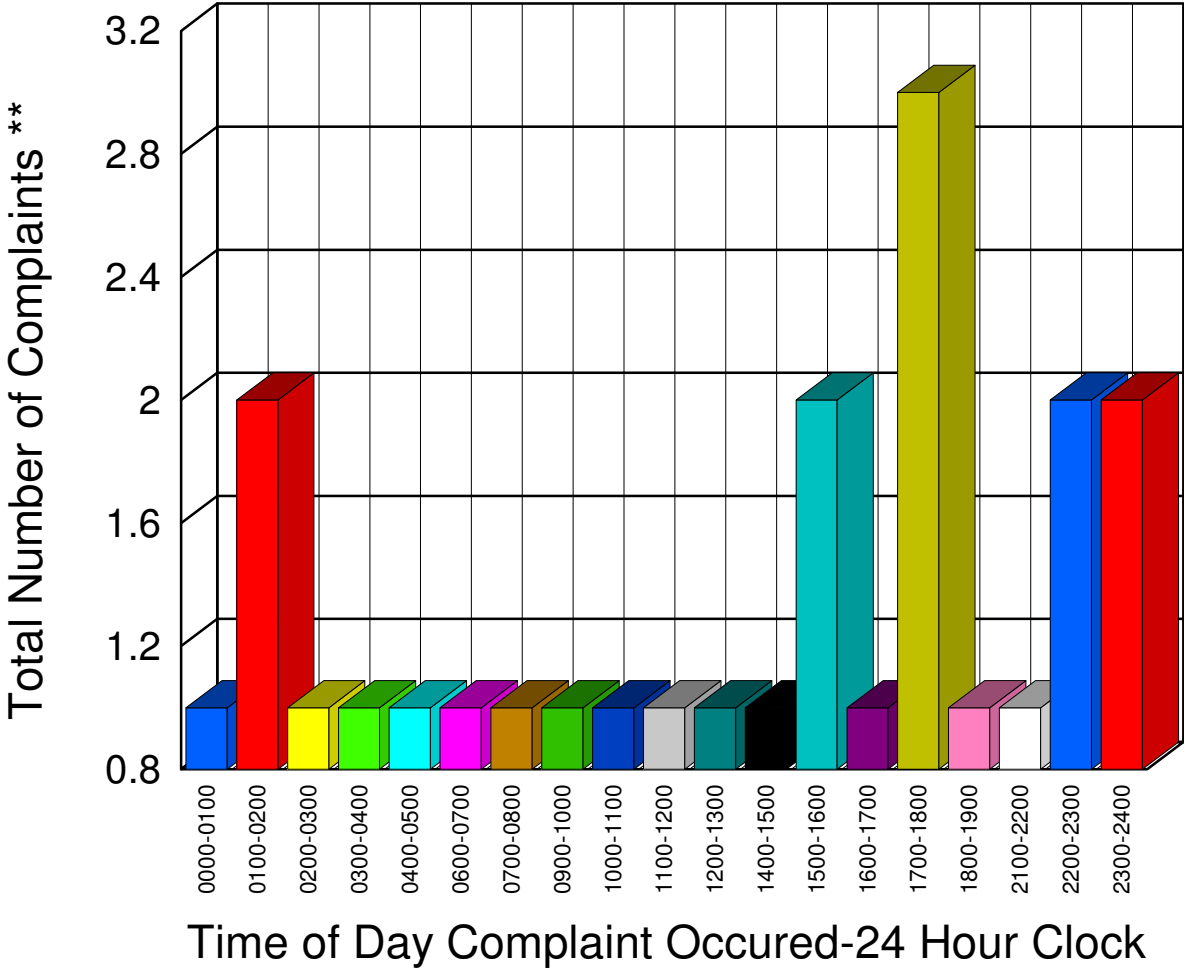

Total 50

** Complaints taken by Muskegon Sheriff's Office

Muskegon County Sheriff's Office

Listing of Offense Reports - Laketon Township - 09/01/2008 00:57:38 to 09/29/2008 23:16:59

0000-0100	3
0100-0200	2
0200-0300	4
0300-0400	3
0500-0600	1
0600-0700	2
0700-0800	4
0900-1000	4
1000-1100	4
1100-1200	2
1200-1300	3
1400-1500	5
1500-1600	9
1600-1700	5
1700-1800	5
1800-1900	4
1900-2000	5
2000-2100	12
2100-2200	4
2200-2300	3
2300-2400	5

Total 89

** Complaints taken by Muskegon Sheriff's Office

Muskegon County Sheriff's Office

Listing of Offense Reports - Montague Township - 09/01/2008 22:30:59 to 09/29/2008 15:47:51

0100-0200	1
0400-0500	2
0500-0600	2
0800-0900	1
0900-1000	1
1000-1100	1
1200-1300	1
1400-1500	1
1500-1600	3
1600-1700	2
1700-1800	6
1900-2000	2
2000-2100	2
2100-2200	1
2200-2300	3

Total	29
-------	----

** Complaints taken by Muskegon Sheriff's Office

Muskegon County Sheriff's Office

Listing of Offense Reports - Moorland Township - 09/02/2008 23:29:59 to 09/30/2008 17:30:00

0000-0100	1
0100-0200	2
0200-0300	1
0300-0400	1
0400-0500	1
0600-0700	1
0700-0800	1
0900-1000	1
1000-1100	1
1100-1200	1
1200-1300	1
1400-1500	1
1500-1600	2
1600-1700	1
1700-1800	3
1800-1900	1
2100-2200	1
2200-2300	2
2300-2400	2