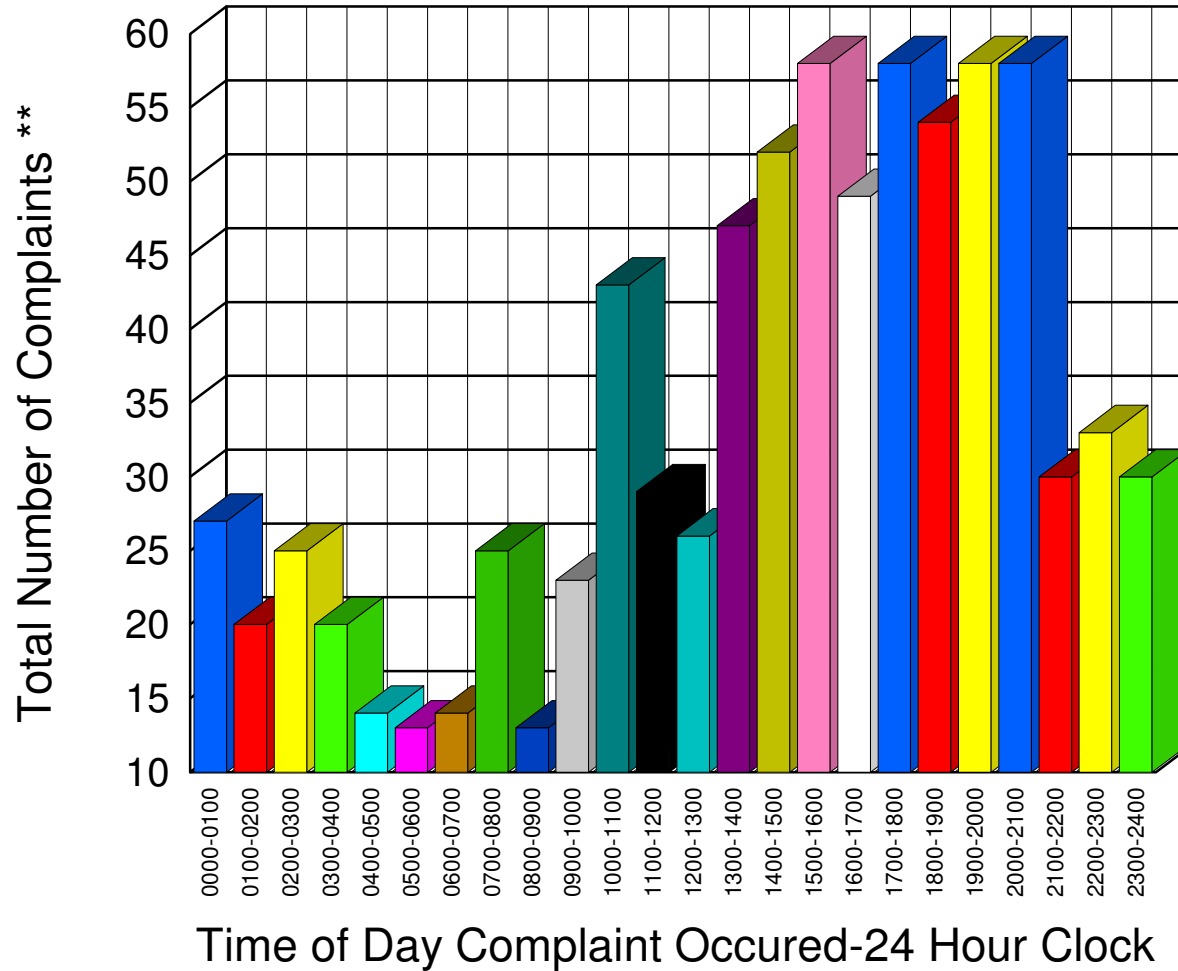

Muskegon County Sheriff's Office

Listing of Offense Reports-- 09/01/2008 00:00:00 to 09/30/2008 23:31:50

0000-0100	27
0100-0200	20
0200-0300	25
0300-0400	20
0400-0500	14
0500-0600	13
0600-0700	14
0700-0800	25
0800-0900	13
0900-1000	23
1000-1100	43
1100-1200	29
1200-1300	26
1300-1400	47
1400-1500	52
1500-1600	58
1600-1700	49
1700-1800	58
1800-1900	54
1900-2000	58
2000-2100	58
2100-2200	30
2200-2300	33
2300-2400	30

Total **819**

** Complaints taken by Muskegon Sheriff's Office

Muskegon County Sheriff's Office

Listing of Offense Reports - Blue Lake Township - 09/05/2008 00:30:00 to 09/28/2008 23:58:59

0000-0100	3
0100-0200	2
0200-0300	1
0400-0500	1
0500-0600	1
0800-0900	2
1000-1100	1
1100-1200	1
1300-1400	2
1400-1500	3
1500-1600	2
1600-1700	2
1700-1800	1
1800-1900	1
1900-2000	2
2000-2100	3
2100-2200	1
2300-2400	2

Total 29

** Complaints taken by Muskegon Sheriff's Office

Muskegon County Sheriff's Office

Listing of Offense Reports - White River Township - 09/03/2008 20:50:57 to 09/28/2008 10:33:00

<u>1000-1100</u>	<u>1</u>
<u>1100-1200</u>	<u>1</u>
<u>1400-1500</u>	<u>1</u>
<u>2000-2100</u>	<u>1</u>
<u>2100-2200</u>	<u>1</u>

Total	5
-------	---

** Complaints taken by Muskegon Sheriff's Office

Muskegon County Sheriff's Office

Listing of Offense Reports - Whitehall Township - 09/01/2008 21:59:59 to 09/28/2008 19:00:11

0000-0100	1
0700-0800	1
0800-0900	1
0900-1000	1
1100-1200	1
1200-1300	1
1300-1400	2
1400-1500	3
1600-1700	1
1700-1800	1
1800-1900	7
1900-2000	3
2000-2100	3
2100-2200	1
2200-2300	3