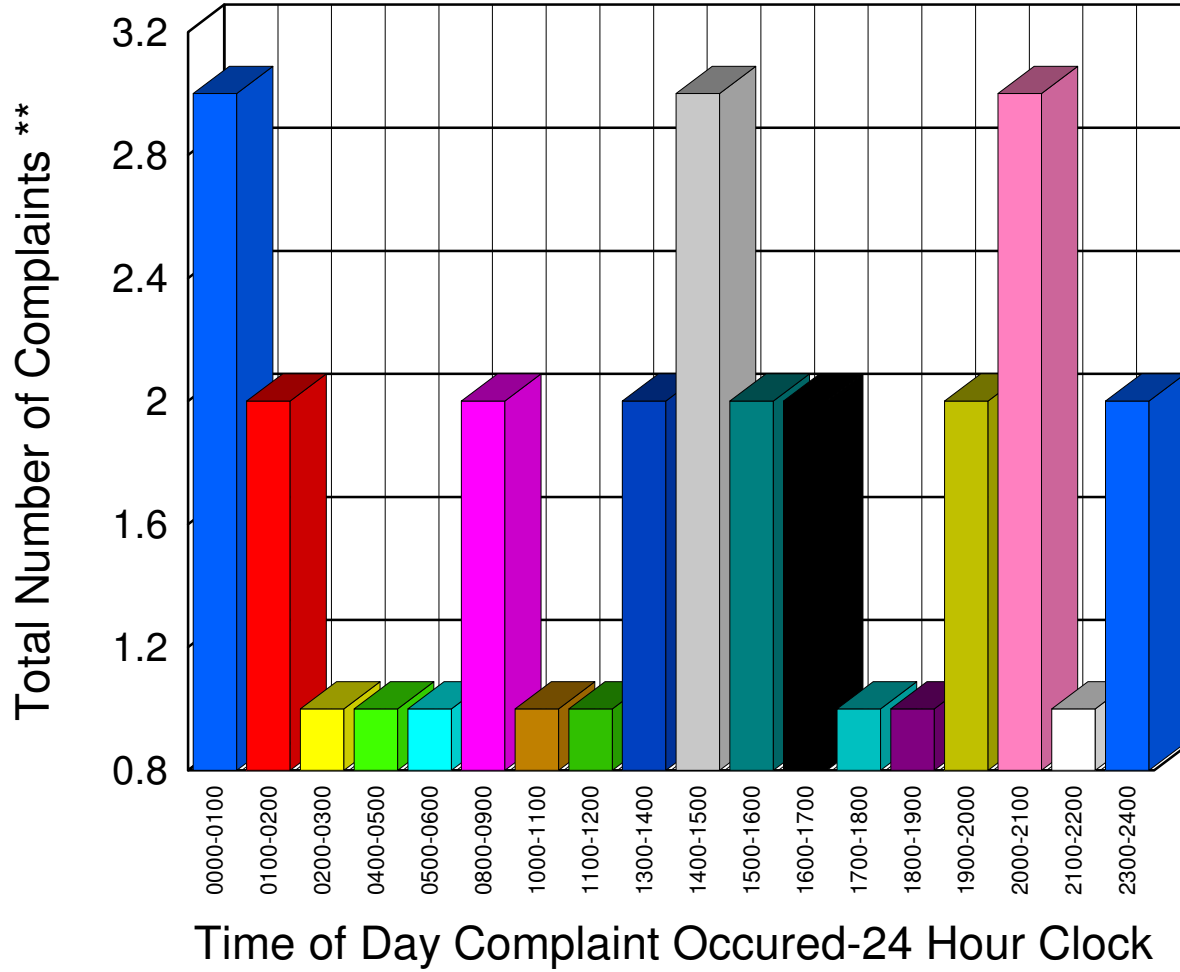

Muskegon County Sheriff's Office

Listing of Offense Reports - Blue Lake Township - 09/05/2008 00:30:00 to 09/28/2008 23:58:59

0000-0100	3
0100-0200	2
0200-0300	1
0400-0500	1
0500-0600	1
0800-0900	2
1000-1100	1
1100-1200	1
1300-1400	2
1400-1500	3
1500-1600	2
1600-1700	2
1700-1800	1
1800-1900	1
1900-2000	2
2000-2100	3
2100-2200	1
2300-2400	2

Total 31

** Complaints taken by Muskegon Sheriff's Office