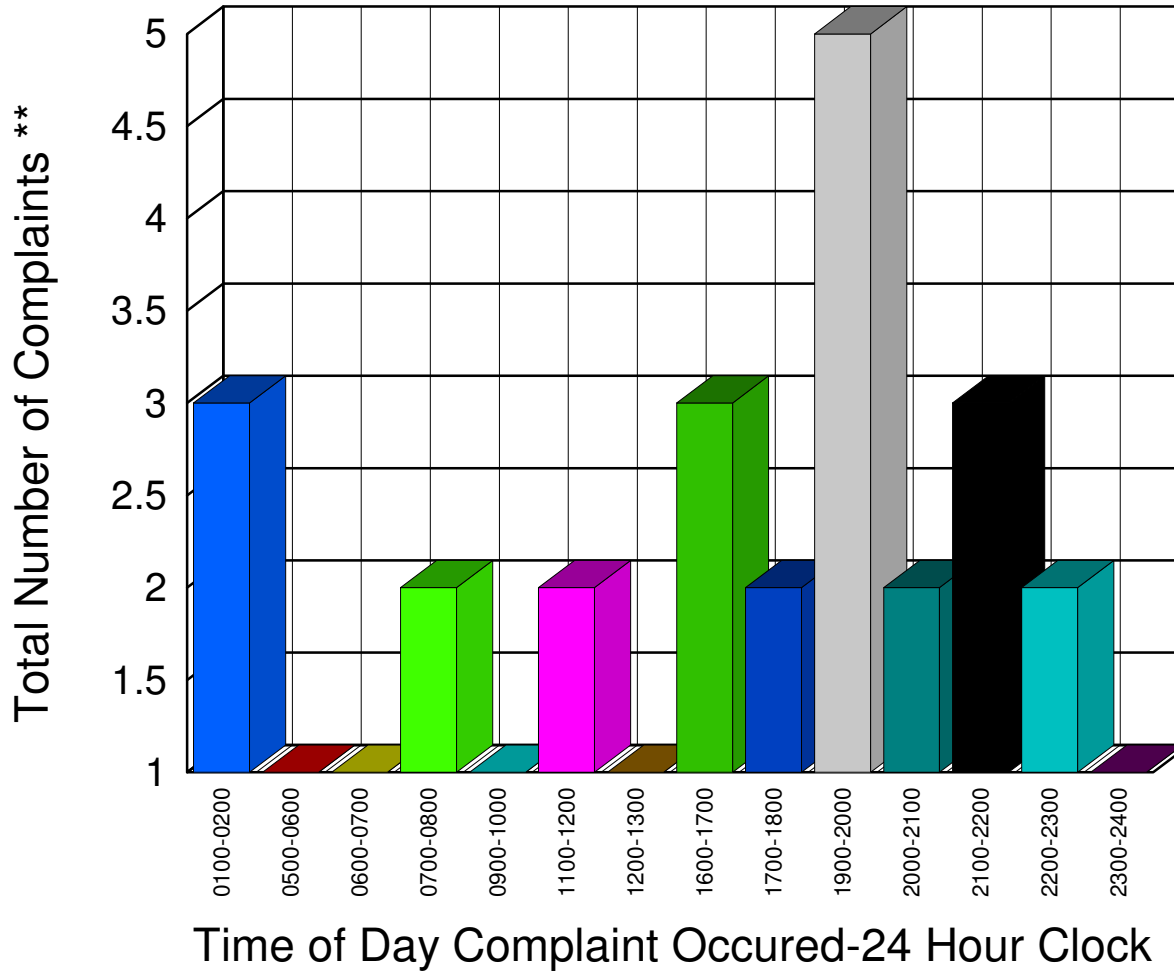

Total	29
-------	----

** Complaints taken by Muskegon Sheriff's Office

Muskegon County Sheriff's Office

Listing of Offense Reports - Moorland Township - 09/02/2008 23:29:59 to 09/30/2008 17:30:00

0000-0100	1
0100-0200	2
0200-0300	1
0300-0400	1
0400-0500	1
0600-0700	1
0700-0800	1
0900-1000	1
1000-1100	1
1100-1200	1
1200-1300	1
1400-1500	1
1500-1600	2
1600-1700	1
1700-1800	3
1800-1900	1
2100-2200	1
2200-2300	2
2300-2400	2

Total 25

** Complaints taken by Muskegon Sheriff's Office

Muskegon County Sheriff's Office

Listing of Offense Reports - Ravenna Village and Township - 09/02/2008 19:47:29 to 09/28/2008 02:23:24

0000-0100	2
0100-0200	2
0200-0300	1
1000-1100	1
1100-1200	2
1300-1400	2
1400-1500	1
1500-1600	2
1600-1700	1
1700-1800	1
1800-1900	1
1900-2000	5
2000-2100	1
2300-2400	4

Total 26

** Complaints taken by Muskegon Sheriff's Office

Muskegon County Sheriff's Office

Listing of Offense Reports - Sullivan Township - 09/01/2008 19:06:03 to 09/30/2008 22:57:10

0100-0200	3
0500-0600	1
0600-0700	1
0700-0800	2
0900-1000	1
1100-1200	2
1200-1300	1
1600-1700	3
1700-1800	2
1900-2000	5
2000-2100	2
2100-2200	3
2200-2300	2
2300-2400	1