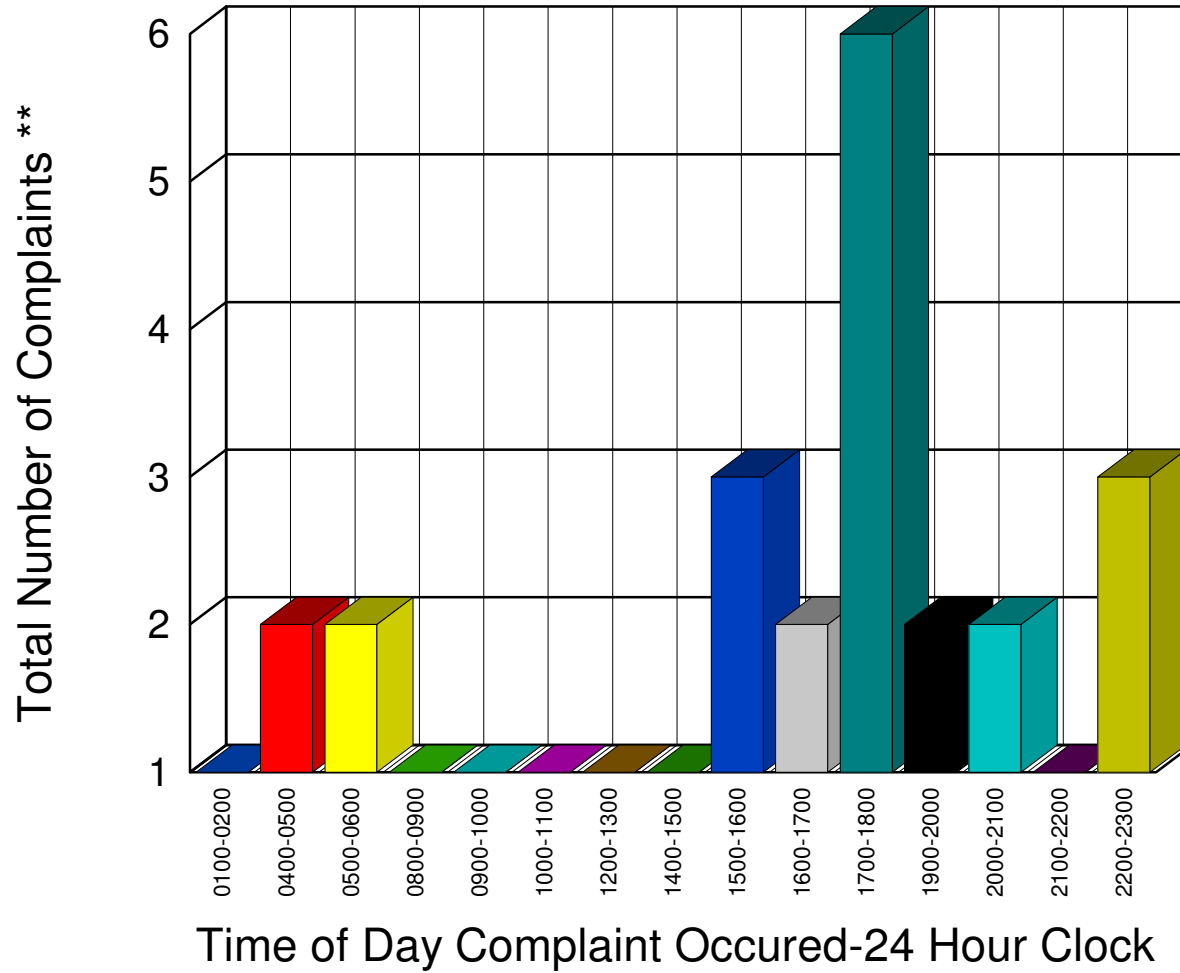

Muskegon County Sheriff's Office

Listing of Offense Reports - Montague Township - 09/01/2008 22:30:59 to 09/29/2008 15:47:51

0100-0200	1
0400-0500	2
0500-0600	2
0800-0900	1
0900-1000	1
1000-1100	1
1200-1300	1
1400-1500	1
1500-1600	3
1600-1700	2
1700-1800	6
1900-2000	2
2000-2100	2
2100-2200	1
2200-2300	3

Total	29

** Complaints taken by Muskegon Sheriff's Office