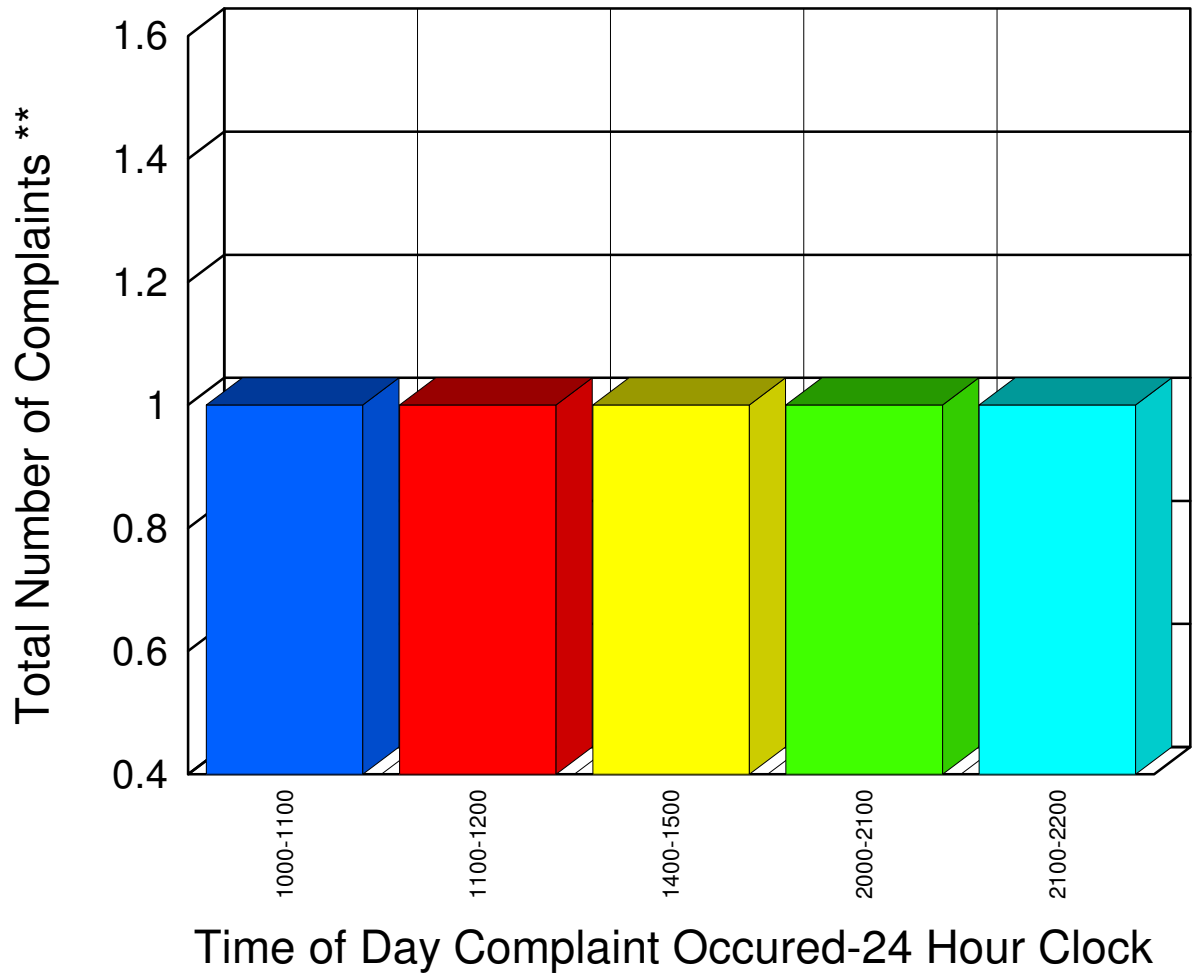

Total 25

** Complaints taken by Muskegon Sheriff's Office

Muskegon County Sheriff's Office

Listing of Offense Reports - Ravenna Village and Township - 09/02/2008 19:47:29 to 09/28/2008 02:23:24

0000-0100	2
0100-0200	2
0200-0300	1
1000-1100	1
1100-1200	2
1300-1400	2
1400-1500	1
1500-1600	2
1600-1700	1
1700-1800	1
1800-1900	1
1900-2000	5
2000-2100	1
2300-2400	4

Total 26

** Complaints taken by Muskegon Sheriff's Office

Muskegon County Sheriff's Office

Listing of Offense Reports - Sullivan Township - 09/01/2008 19:06:03 to 09/30/2008 22:57:10

0100-0200	3
0500-0600	1
0600-0700	1
0700-0800	2
0900-1000	1
1100-1200	2
1200-1300	1
1600-1700	3
1700-1800	2
1900-2000	5
2000-2100	2
2100-2200	3
2200-2300	2
2300-2400	1

Total 29

** Complaints taken by Muskegon Sheriff's Office

Muskegon County Sheriff's Office

Listing of Offense Reports - White River Township - 09/03/2008 20:50:57 to 09/28/2008 10:33:00

<u>1000-1100</u>	<u>1</u>
<u>1100-1200</u>	<u>1</u>
<u>1400-1500</u>	<u>1</u>
<u>2000-2100</u>	<u>1</u>
<u>2100-2200</u>	<u>1</u>