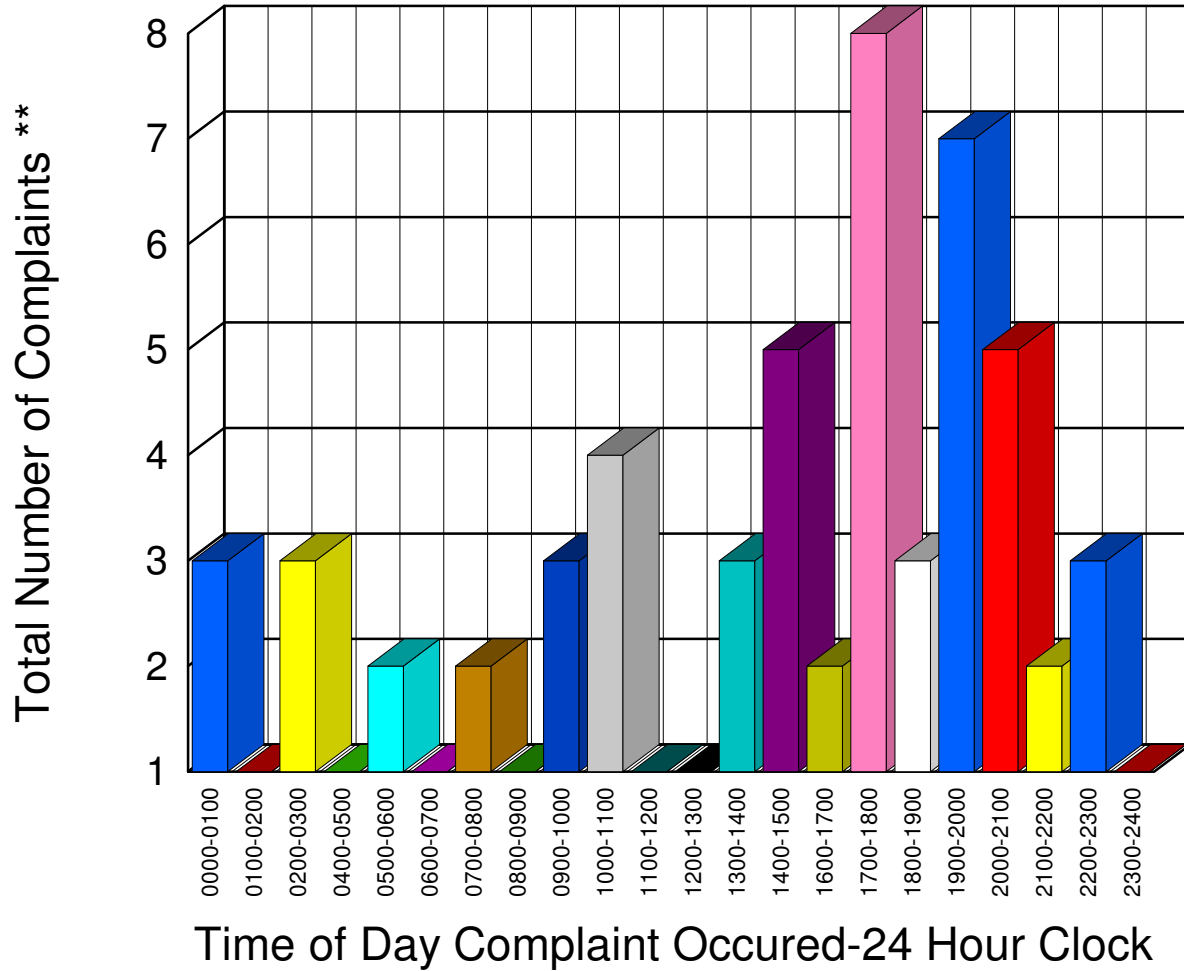

Total 148

** Complaints taken by Muskegon Sheriff's Office

Muskegon County Sheriff's Office

Listing of Offense Reports - Egelston Township - 09/01/2008 04:27:59 to 09/30/2008 23:31:50

0000-0100	2
0100-0200	2
0200-0300	6
0300-0400	5
0400-0500	3
0500-0600	2
0600-0700	2
0700-0800	5
0800-0900	5
0900-1000	1
1000-1100	8
1100-1200	6
1200-1300	9
1300-1400	8
1400-1500	8
1500-1600	8
1600-1700	8
1700-1800	6
1800-1900	15
1900-2000	12
2000-2100	7
2100-2200	9
2200-2300	4
2300-2400	6

Total 147

** Complaints taken by Muskegon Sheriff's Office

Muskegon County Sheriff's Office

Listing of Offense Reports - Fruitland Township - 09/01/2008 00:00:00 to 09/28/2008 02:10:16

0000-0100	3
0100-0200	1
0200-0300	3
0400-0500	1
0500-0600	2
0600-0700	1
0700-0800	2
0800-0900	1
0900-1000	3
1000-1100	4
1100-1200	1
1200-1300	1
1300-1400	3
1400-1500	5
1600-1700	2
1700-1800	8
1800-1900	3
1900-2000	7
2000-2100	5
2100-2200	2
2200-2300	3
2300-2400	1

Total 62

** Complaints taken by Muskegon Sheriff's Office

Muskegon County Sheriff's Office

Listing of Offense Reports - Holton Township - 09/01/2008 03:24:59 to 09/28/2008 13:30:59

0000-0100	1
0200-0300	2
0300-0400	1
0400-0500	1
0500-0600	1
0600-0700	2
0700-0800	1
0900-1000	1
1000-1100	2
1100-1200	3
1200-1300	2
1300-1400	6
1400-1500	3
1600-1700	3
1700-1800	2
1800-1900	4
1900-2000	5
2000-2100	4
2100-2200	2
2200-2300	2
2300-2400	2

Total 29

** Complaints taken by Muskegon Sheriff's Office

Muskegon County Sheriff's Office

Listing of Offense Reports - White River Township - 09/03/2008 20:50:57 to 09/28/2008 10:33:00

<u>1000-1100</u>	<u>1</u>
<u>1100-1200</u>	<u>1</u>
<u>1400-1500</u>	<u>1</u>
<u>2000-2100</u>	<u>1</u>
<u>2100-2200</u>	<u>1</u>