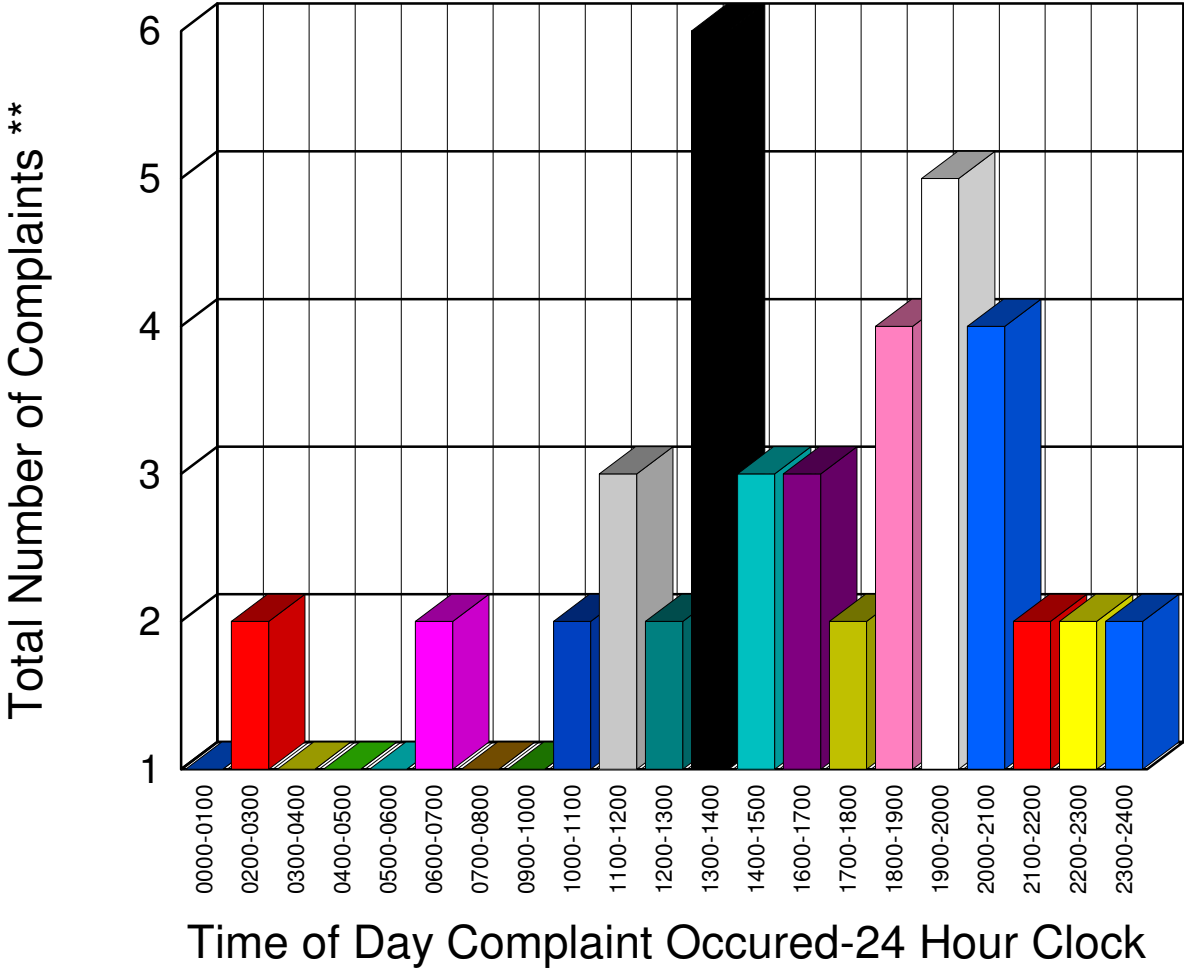

Muskegon County Sheriff's Office

Listing of Offense Reports - Holton Township - 09/01/2008 03:24:59 to 09/28/2008 13:30:59

0000-0100	1
0200-0300	2
0300-0400	1
0400-0500	1
0500-0600	1
0600-0700	2
0700-0800	1
0900-1000	1
1000-1100	2
1100-1200	3
1200-1300	2
1300-1400	6
1400-1500	3
1600-1700	3
1700-1800	2
1800-1900	4
1900-2000	5
2000-2100	4
2100-2200	2
2200-2300	2
2300-2400	2

Total 50

** Complaints taken by Muskegon Sheriff's Office